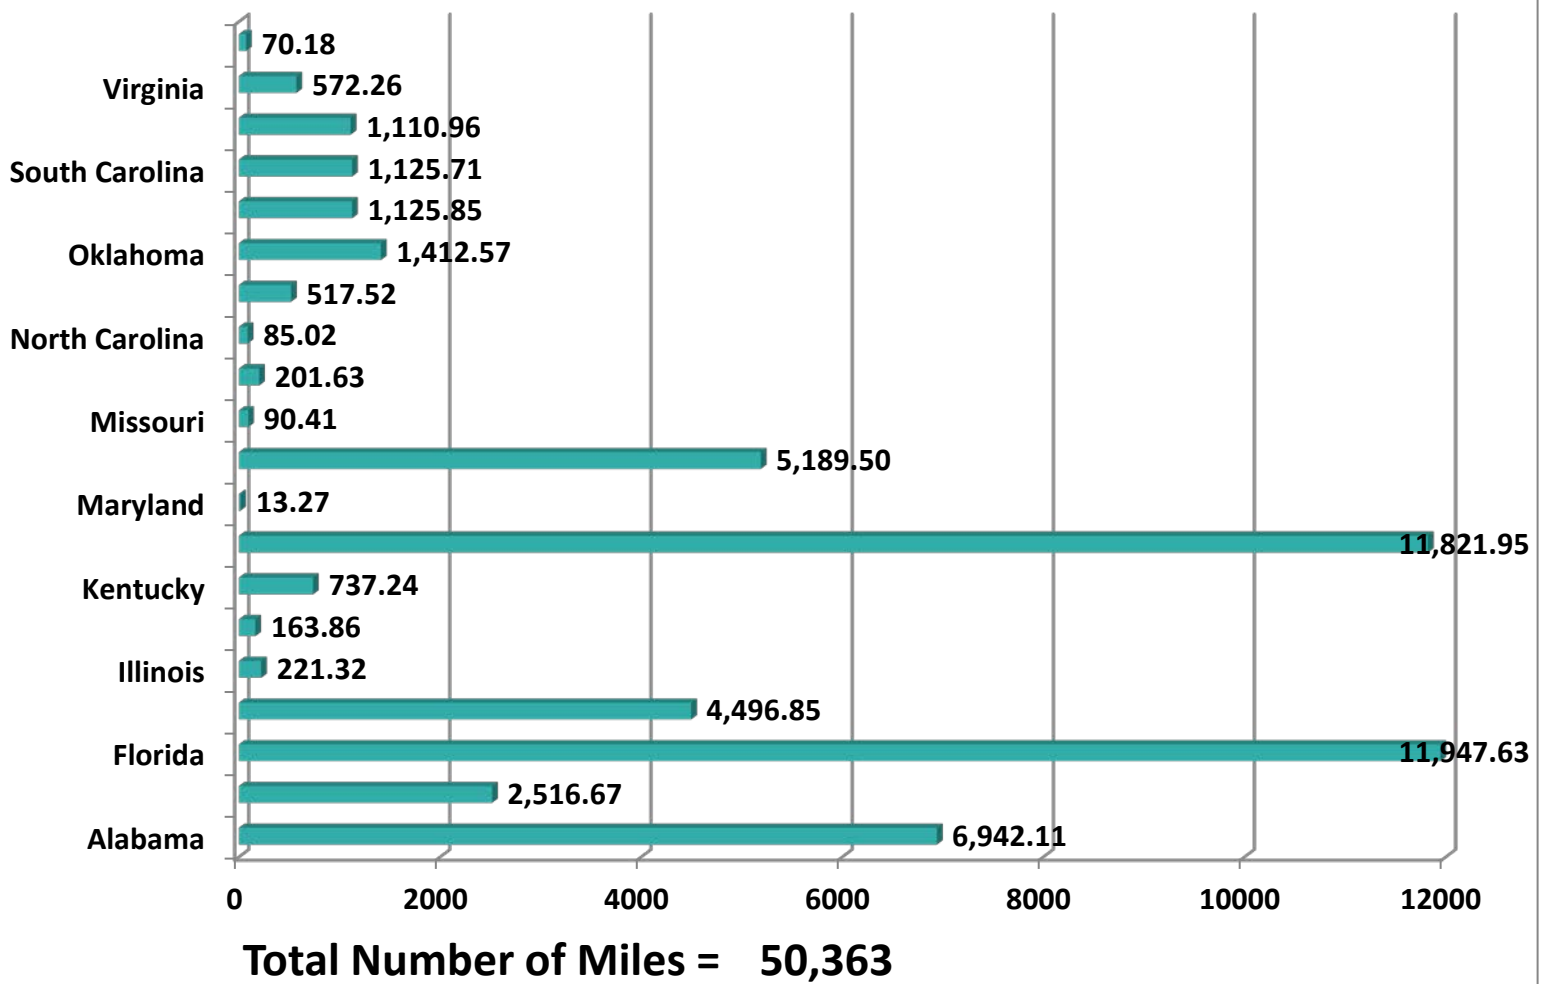

### Number of Crossings

\*Aggregate Data thru April 28, 2013

Carrier Name	Number of Crossings
TRANSPORTES OLYMPIC	55
MOISES ALVAREZ PEREZ	5
BAJA EXPRESS TRANSPORTES SA DE CV	138
TRANSPORTES DEL VALLE DE GUADALUPE SA DE CV	186
SERVICIOS REFRIGERADOS INTERNACIONALES SA DE CV	80
HIGIENICOS Y DESECHABLES DEL BAJIO SA DE CV	4
JOSE GUADALUPE MORALES GUEVARA DBA FLETES MORALES	47
GRUPO BEHR	75
GCC TRANSPORTE SA DE CV	2081
TRANSPORTES MONTEBLANCO	121
<b>Total Number of Crossings</b>	<b>2792</b>

## Southern Border States Miles

\*Aggregate Data thru April 28, 2013

Southern Border States	Number of Miles
Texas	169,766.39
New Mexico	13,257.14
Arizona	826.42
California	110,684.04
<b>Total Number of Miles</b>	<b>294,534</b>

## Non-Border States Miles

\*Aggregate Data thru April 28, 2013

Non-Border States	Number of Miles
Alabama	6,942.11
Arkansas	2,516.67
Florida	11,947.63
Georgia	4,496.85
Illinois	221.32
Indiana	163.86
Kentucky	737.24
Louisiana	11,821.95
Maryland	13.27
Mississippi	5,189.50
Missouri	90.41
New Jersey	201.63
North Carolina	85.02
Ohio	517.52
Oklahoma	1,412.57
Pennsylvania	1,125.85
South Carolina	1,125.71
Tennessee	1,110.96
Virginia	572.26
West Virginia	70.18
<b>Total Number of Miles</b>	<b>50,363</b>

## Crossing Locations

\*Aggregate Data thru April 28, 2013

Crossing Locations	Number of Crossings
Eagle Pass, TX	28
Calexico, CA	4
Columbia	1
Laredo WTB, TX	147
Otay Mesa, CA	346
Santa Teresa, NM	791
Tecate, CA	185
Ysleta, TX	1290