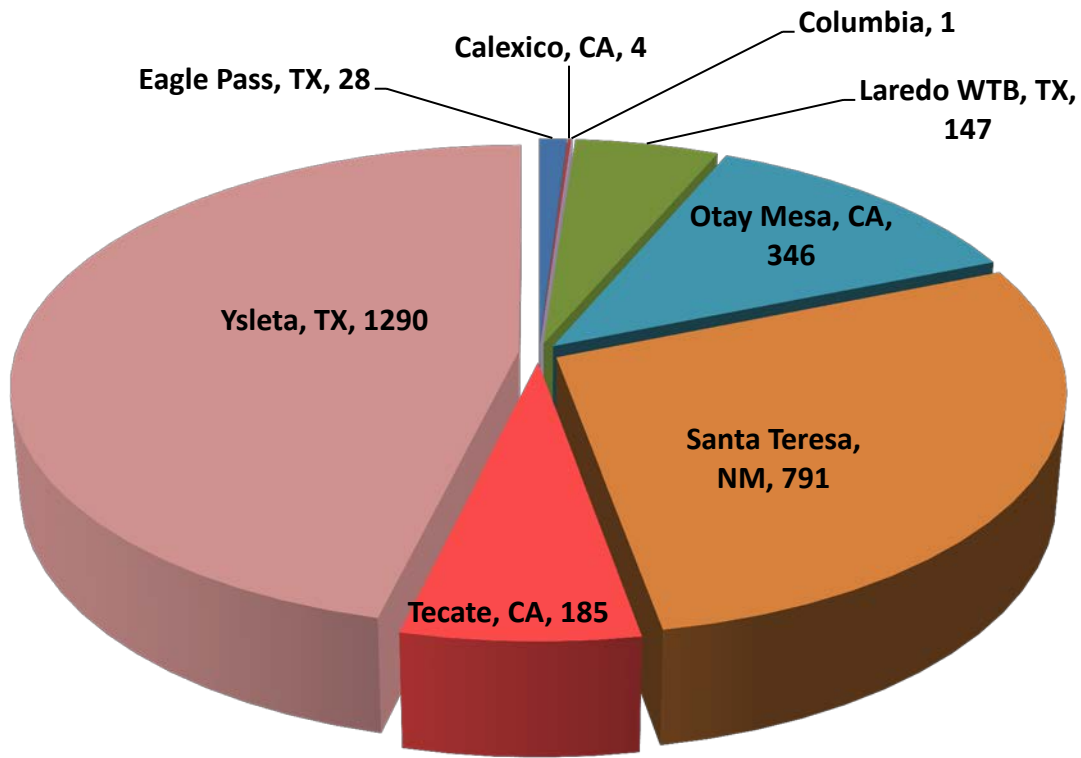

### Number of Crossings

\*Aggregate Data thru April 28, 2013

Carrier Name	Number of Crossings
TRANSPORTES OLYMPIC	55
MOISES ALVAREZ PEREZ	5
BAJA EXPRESS TRANSPORTES SA DE CV	138
TRANSPORTES DEL VALLE DE GUADALUPE SA DE CV	186
SERVICIOS REFRIGERADOS INTERNACIONALES SA DE CV	80
HIGIENICOS Y DESECHABLES DEL BAJIO SA DE CV	4
JOSE GUADALUPE MORALES GUEVARA DBA FLETES MORALES	47
GRUPO BEHR	75
GCC TRANSPORTE SA DE CV	2081
TRANSPORTES MONTEBLANCO	121
<b>Total Number of Crossings</b>	<b>2792</b>

## Southern Border States Miles

\*Aggregate Data thru April 28, 2013

Southern Border States	Number of Miles
Texas	169,766.39
New Mexico	13,257.14
Arizona	826.42
California	110,684.04
<b>Total Number of Miles</b>	<b>294,534</b>

## Non-Border States Miles

\*Aggregate Data thru April 28, 2013

Non-Border States	Number of Miles
Alabama	6,942.11
Arkansas	2,516.67
Florida	11,947.63
Georgia	4,496.85
Illinois	221.32
Indiana	163.86
Kentucky	737.24
Louisiana	11,821.95
Maryland	13.27
Mississippi	5,189.50
Missouri	90.41
New Jersey	201.63
North Carolina	85.02
Ohio	517.52
Oklahoma	1,412.57
Pennsylvania	1,125.85
South Carolina	1,125.71
Tennessee	1,110.96
Virginia	572.26
West Virginia	70.18
<b>Total Number of Miles</b>	<b>50,363</b>

## Crossing Locations

\*Aggregate Data thru April 28, 2013

Crossing Locations	Number of Crossings
Eagle Pass, TX	28
Calexico, CA	4
Columbia	1
Laredo WTB, TX	147
Otay Mesa, CA	346
Santa Teresa, NM	791
Tecate, CA	185
Ysleta, TX	1290