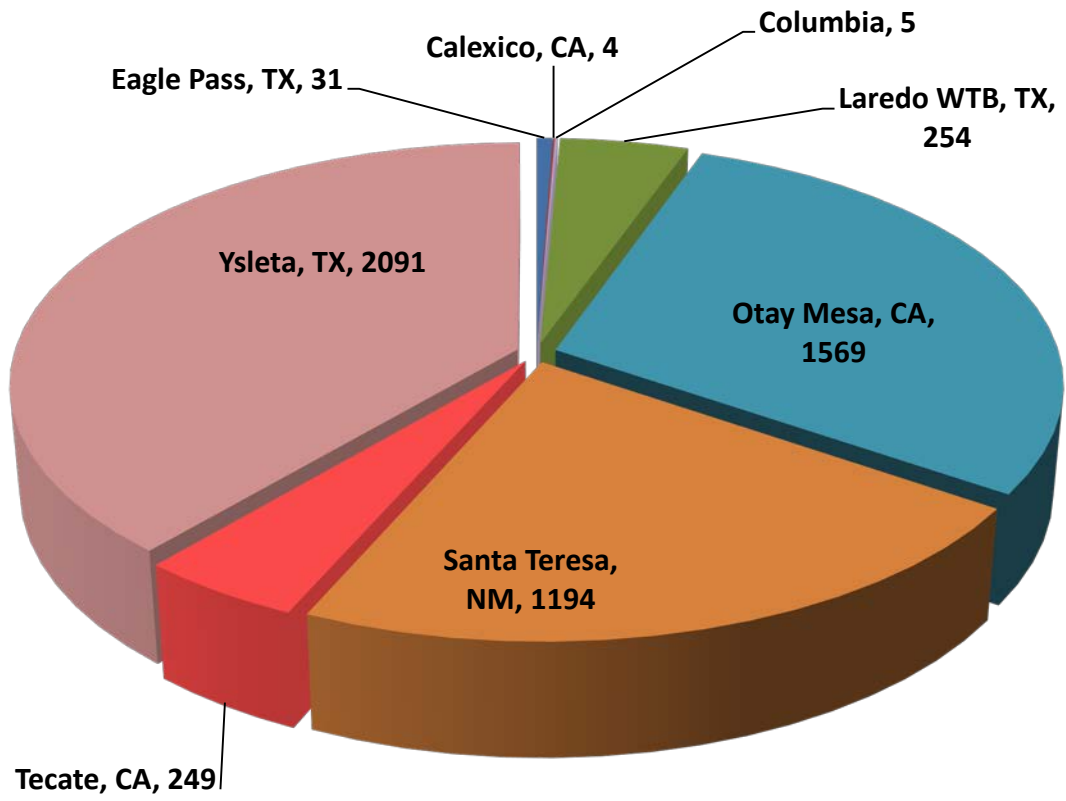

Southern Border States Miles

*Aggregate Data thru August 4, 2013

Southern Border States	Number of Miles
Texas	275,309.27
New Mexico	21,126.24
Arizona	3,214.97
California	170,681.95
Total Number of Miles	470,332

Non-Border States Miles

Total Number of Miles = 74,599

*Aggregate Data thru August 4, 2013

Non-Border States	Number of Miles
Alabama	7,939.40
Arkansas	6,754.52
Connecticut	189.95
Florida	12,097.20
Georgia	4,838.13
Illinois	2,139.81
Indiana	1,056.65
Iowa	644.56
Kansas	878.18
Kentucky	2,387.59
Louisiana	12,853.18
Maryland	39.99

Non-Border States	Number of Miles
Massachusetts	151.98
Michigan	150.63
Minnesota	110.35
Mississippi	5,874.25
Missouri	1,573.71
Nebraska	358.78
New Jersey	201.63
New York	143.61
North Carolina	85.02
Ohio	2,071.97
Oklahoma	3,131.26
Pennsylvania	1,605.94
Rhode Island	20.57
South Carolina	1,125.71
South Dakota	178.87
Tennessee	4,050.14
Virginia	1,411.12
West Virginia	304.08
Wisconsin	230.19
Total Non-Border States	74,599

Crossing Locations

*Aggregate Data thru August 4, 2013

Crossing Locations	Number of Crossings
Eagle Pass, TX	31
Calexico, CA	4
Columbia	5
Laredo WTB, TX	254
Otay Mesa, CA	1569
Santa Teresa, NM	1194
Tecate, CA	249
Ysleta, TX	2091