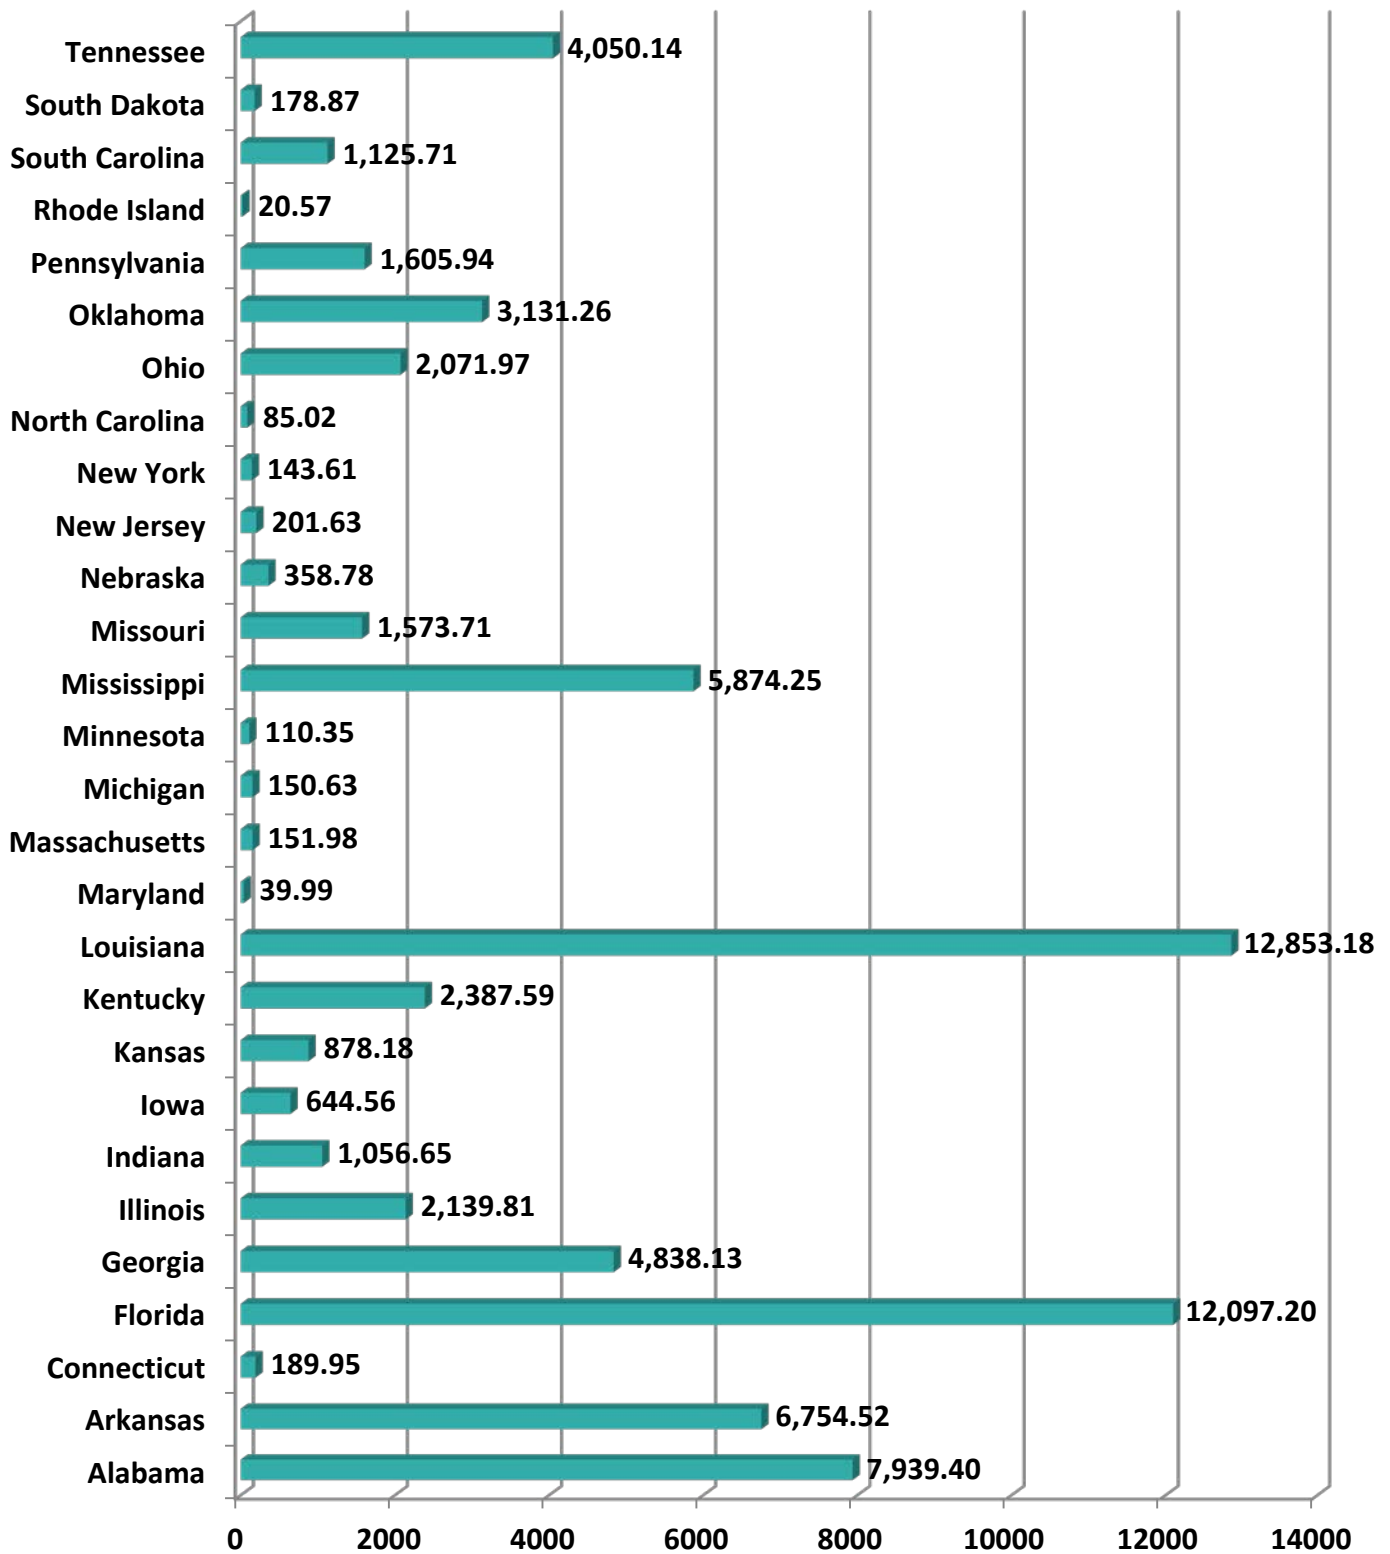

Number of Crossings

*Aggregate Data thru August 4, 2013

Carrier Name	Number of Crossings
TRANSPORTES OLYMPIC	102
MOISES ALVAREZ PEREZ	7
BAJA EXPRESS TRANSPORTES SA DE CV	180
TRANSPORTES DEL VALLE DE GUADALUPE SA DE CV	250
SERVICIOS REFRIGERADOS INTERNACIONALES SA DE CV	111
HIGIENICOS Y DESECHABLES DEL BAJIO SA DE CV	6
JOSE GUADALUPE MORALES GUEVARA DBA FLETES MORALES	65
GRUPO BEHR	237
SERVIOS DE TRANSPORTE INTERNACIONAL Y LOCAL	966
RAM TRUCKING	1
GCC TRANSPORTE SA DE CV	3285
TRANSPORTES MONTEBLANCO	188
Total Number of Crossings	5398

Southern Border States Miles

*Aggregate Data thru August 4, 2013

Southern Border States	Number of Miles
Texas	275,309.27
New Mexico	21,126.24
Arizona	3,214.97
California	170,681.95
Total Number of Miles	470,332

Non-Border States Miles

Total Number of Miles = 74,599

*Aggregate Data thru August 4, 2013

Non-Border States	Number of Miles
Alabama	7,939.40
Arkansas	6,754.52
Connecticut	189.95
Florida	12,097.20
Georgia	4,838.13
Illinois	2,139.81
Indiana	1,056.65
Iowa	644.56
Kansas	878.18
Kentucky	2,387.59
Louisiana	12,853.18
Maryland	39.99

Non-Border States	Number of Miles
Massachusetts	151.98
Michigan	150.63
Minnesota	110.35
Mississippi	5,874.25
Missouri	1,573.71
Nebraska	358.78
New Jersey	201.63
New York	143.61
North Carolina	85.02
Ohio	2,071.97
Oklahoma	3,131.26
Pennsylvania	1,605.94
Rhode Island	20.57
South Carolina	1,125.71
South Dakota	178.87
Tennessee	4,050.14
Virginia	1,411.12
West Virginia	304.08
Wisconsin	230.19
Total Non-Border States	74,599