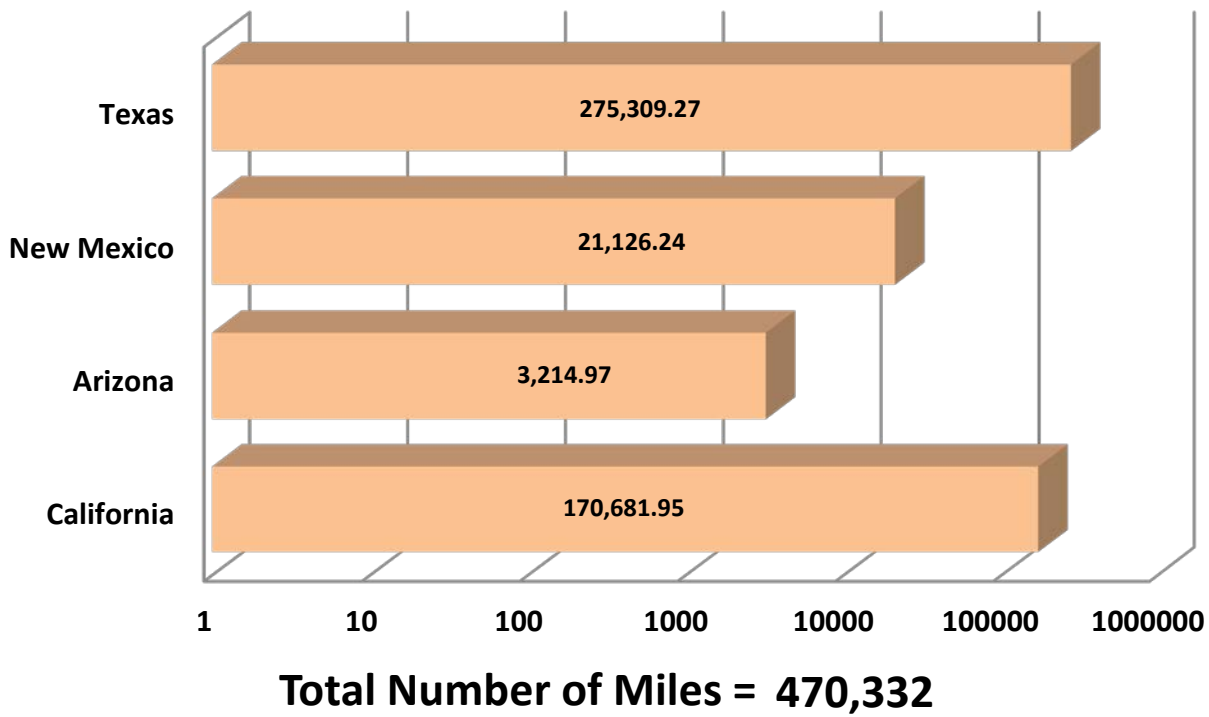

Number of Crossings

*Aggregate Data thru August 4, 2013

Carrier Name	Number of Crossings
TRANSPORTES OLYMPIC	102
MOISES ALVAREZ PEREZ	7
BAJA EXPRESS TRANSPORTES SA DE CV	180
TRANSPORTES DEL VALLE DE GUADALUPE SA DE CV	250
SERVICIOS REFRIGERADOS INTERNACIONALES SA DE CV	111
HIGIENICOS Y DESECHABLES DEL BAJIO SA DE CV	6
JOSE GUADALUPE MORALES GUEVARA DBA FLETES MORALES	65
GRUPO BEHR	237
SERVIOS DE TRANSPORTE INTERNACIONAL Y LOCAL	966
RAM TRUCKING	1
GCC TRANSPORTE SA DE CV	3285
TRANSPORTES MONTEBLANCO	188
Total Number of Crossings	5398

Southern Border States Miles

*Aggregate Data thru August 4, 2013

Southern Border States	Number of Miles
Texas	275,309.27
New Mexico	21,126.24
Arizona	3,214.97
California	170,681.95
Total Number of Miles	470,332

Non-Border States Miles

Total Number of Miles = 74,599

*Aggregate Data thru August 4, 2013

Non-Border States	Number of Miles
Alabama	7,939.40
Arkansas	6,754.52
Connecticut	189.95
Florida	12,097.20
Georgia	4,838.13
Illinois	2,139.81
Indiana	1,056.65
Iowa	644.56
Kansas	878.18
Kentucky	2,387.59
Louisiana	12,853.18
Maryland	39.99

Non-Border States	Number of Miles
Massachusetts	151.98
Michigan	150.63
Minnesota	110.35
Mississippi	5,874.25
Missouri	1,573.71
Nebraska	358.78
New Jersey	201.63
New York	143.61
North Carolina	85.02
Ohio	2,071.97
Oklahoma	3,131.26
Pennsylvania	1,605.94
Rhode Island	20.57
South Carolina	1,125.71
South Dakota	178.87
Tennessee	4,050.14
Virginia	1,411.12
West Virginia	304.08
Wisconsin	230.19
Total Non-Border States	74,599