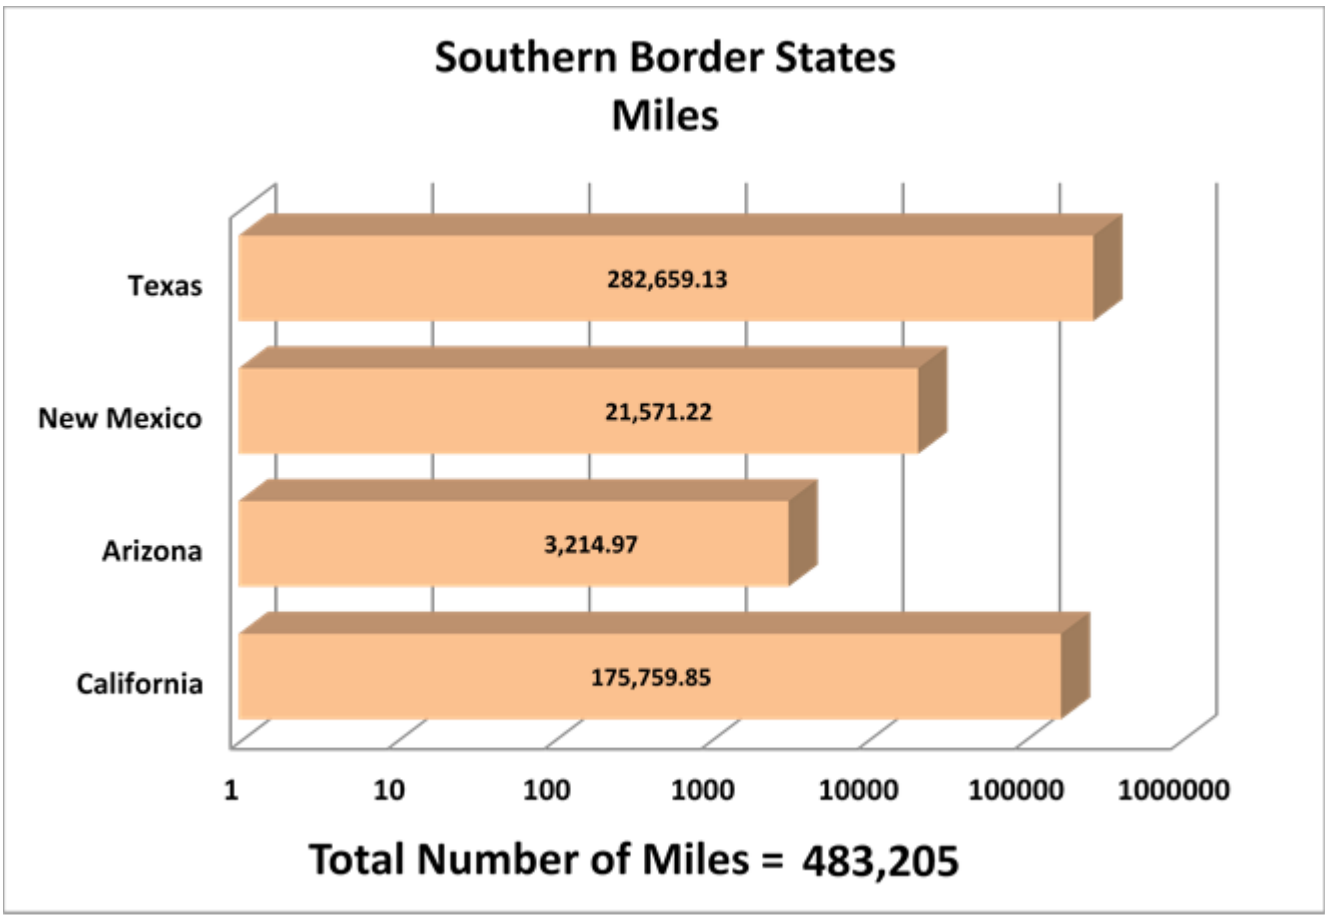

\*Aggregate Data thru August 11, 2013

Carrier Name	Number of Crossings
TRANSPORTES OLYMPIC	106
MOISES ALVAREZ PEREZ	7
BAJA EXPRESS TRANSPORTES SA DE CV	181
TRANSPORTES DEL VALLE DE GUADALUPE SA DE CV	255
SERVICIOS REFRIGERADOS INTERNACIONALES SA DE CV	112
HIGIENICOS Y DESECHABLES DEL BAJIO SA DE CV	6
JOSE GUADALUPE MORALES GUEVARA DBA FLETES MORALES	65
GRUPO BEHR	251
SERVIOS DE TRANSPORTE INTERNACIONAL Y LOCAL	1147
RAM TRUCKING	1
GCC TRANSPORTE SA DE CV	3378
Sergio Tristan Madonaldo DBA Tristan Transport	0
TRANSPORTES MONTEBLANCO	191
<b>Total Number of Crossings</b>	<b>5700</b>

\*Aggregate Data thru August 11, 2013

Southern Border States	Number of Miles
Texas	282,659.13
New Mexico	21,571.22
Arizona	3,214.97
California	175,759.85
<b>Total Number of Miles</b>	<b>483,205</b>

## Non-Border States Miles

\*Aggregate Data thru August 11, 2013

Non-Border States	Number of Miles
Alabama	7,939.40
Arkansas	7,084.98
Connecticut	189.95
Florida	12,097.20
Georgia	4,838.13
Illinois	2,515.88

<b>Non-Border States</b>	<b>Number of Miles</b>
Indiana	1,544.44
Iowa	783.53
Kansas	878.18
Kentucky	2,387.59
Louisiana	12,853.18
Maryland	39.99
Massachusetts	151.98
Michigan	150.63
Minnesota	110.35
Mississippi	5,874.25
Missouri	1,968.95
Nebraska	358.78
New Jersey	201.63
New York	143.61
North Carolina	85.02
Ohio	2,071.97
Oklahoma	3,131.26
Pennsylvania	1,605.94
Rhode Island	20.57
South Carolina	1,125.71
South Dakota	178.87
Tennessee	4,050.14
Virginia	1,411.12
West Virginia	304.08
Wisconsin	230.19
<b>Total Non-Border States</b>	<b>76,328</b>