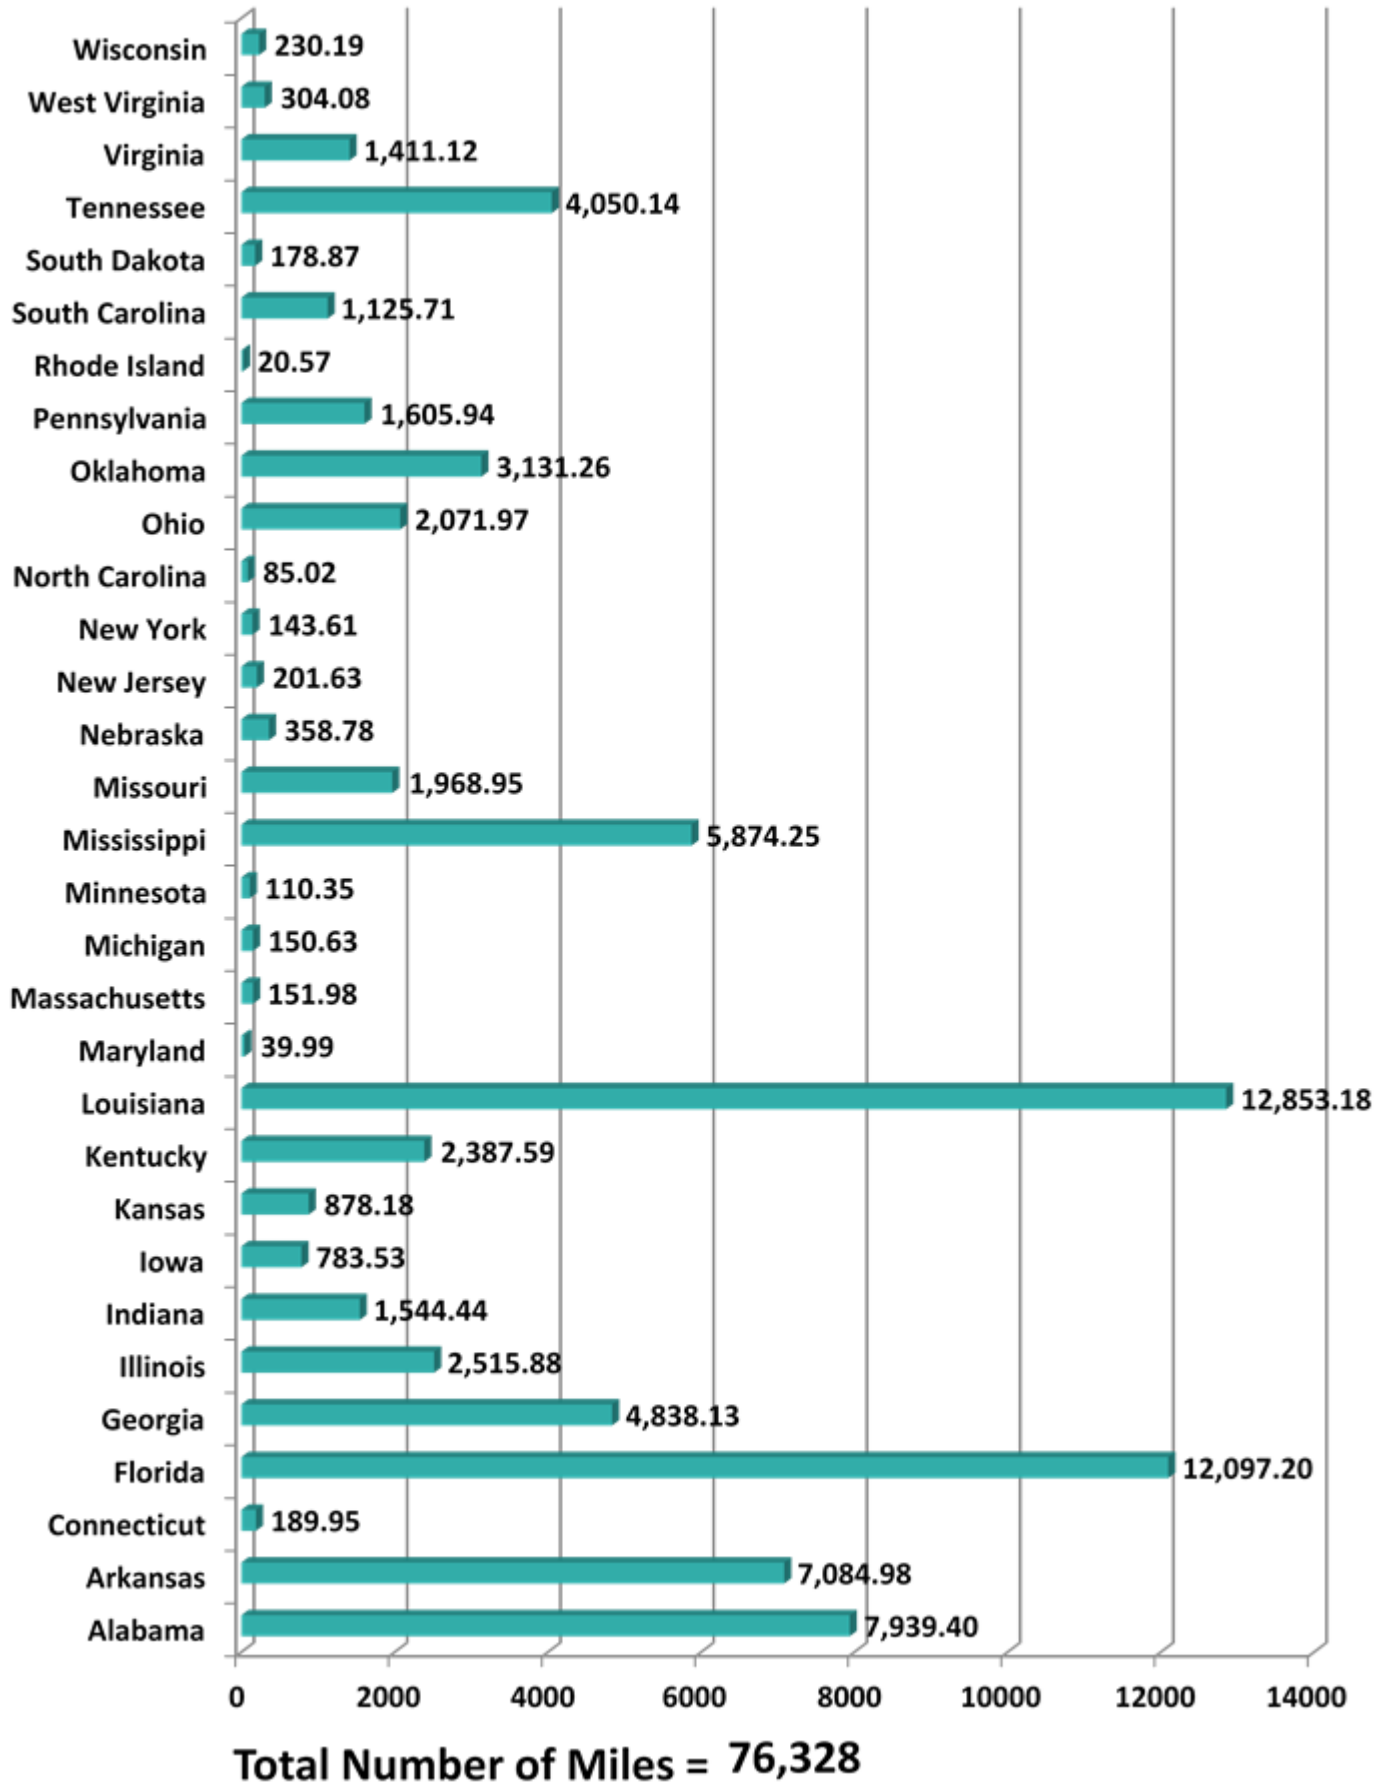

\*Aggregate Data thru August 11, 2013

Carrier Name	Number of Crossings
TRANSPORTES OLYMPIC	106
MOISES ALVAREZ PEREZ	7
BAJA EXPRESS TRANSPORTES SA DE CV	181
TRANSPORTES DEL VALLE DE GUADALUPE SA DE CV	255
SERVICIOS REFRIGERADOS INTERNACIONALES SA DE CV	112
HIGIENICOS Y DESECHABLES DEL BAJIO SA DE CV	6
JOSE GUADALUPE MORALES GUEVARA DBA FLETES MORALES	65
GRUPO BEHR	251
SERVIOS DE TRANSPORTE INTERNACIONAL Y LOCAL	1147
RAM TRUCKING	1
GCC TRANSPORTE SA DE CV	3378
Sergio Tristan Madonaldo DBA Tristan Transport	0
TRANSPORTES MONTEBLANCO	191
<b>Total Number of Crossings</b>	<b>5700</b>

\*Aggregate Data thru August 11, 2013

Southern Border States	Number of Miles
Texas	282,659.13
New Mexico	21,571.22
Arizona	3,214.97
California	175,759.85
<b>Total Number of Miles</b>	<b>483,205</b>

## Non-Border States Miles

\*Aggregate Data thru August 11, 2013

Non-Border States	Number of Miles
Alabama	7,939.40
Arkansas	7,084.98
Connecticut	189.95
Florida	12,097.20
Georgia	4,838.13
Illinois	2,515.88

<b>Non-Border States</b>	<b>Number of Miles</b>
Indiana	1,544.44
Iowa	783.53
Kansas	878.18
Kentucky	2,387.59
Louisiana	12,853.18
Maryland	39.99
Massachusetts	151.98
Michigan	150.63
Minnesota	110.35
Mississippi	5,874.25
Missouri	1,968.95
Nebraska	358.78
New Jersey	201.63
New York	143.61
North Carolina	85.02
Ohio	2,071.97
Oklahoma	3,131.26
Pennsylvania	1,605.94
Rhode Island	20.57
South Carolina	1,125.71
South Dakota	178.87
Tennessee	4,050.14
Virginia	1,411.12
West Virginia	304.08
Wisconsin	230.19
<b>Total Non-Border States</b>	<b>76,328</b>