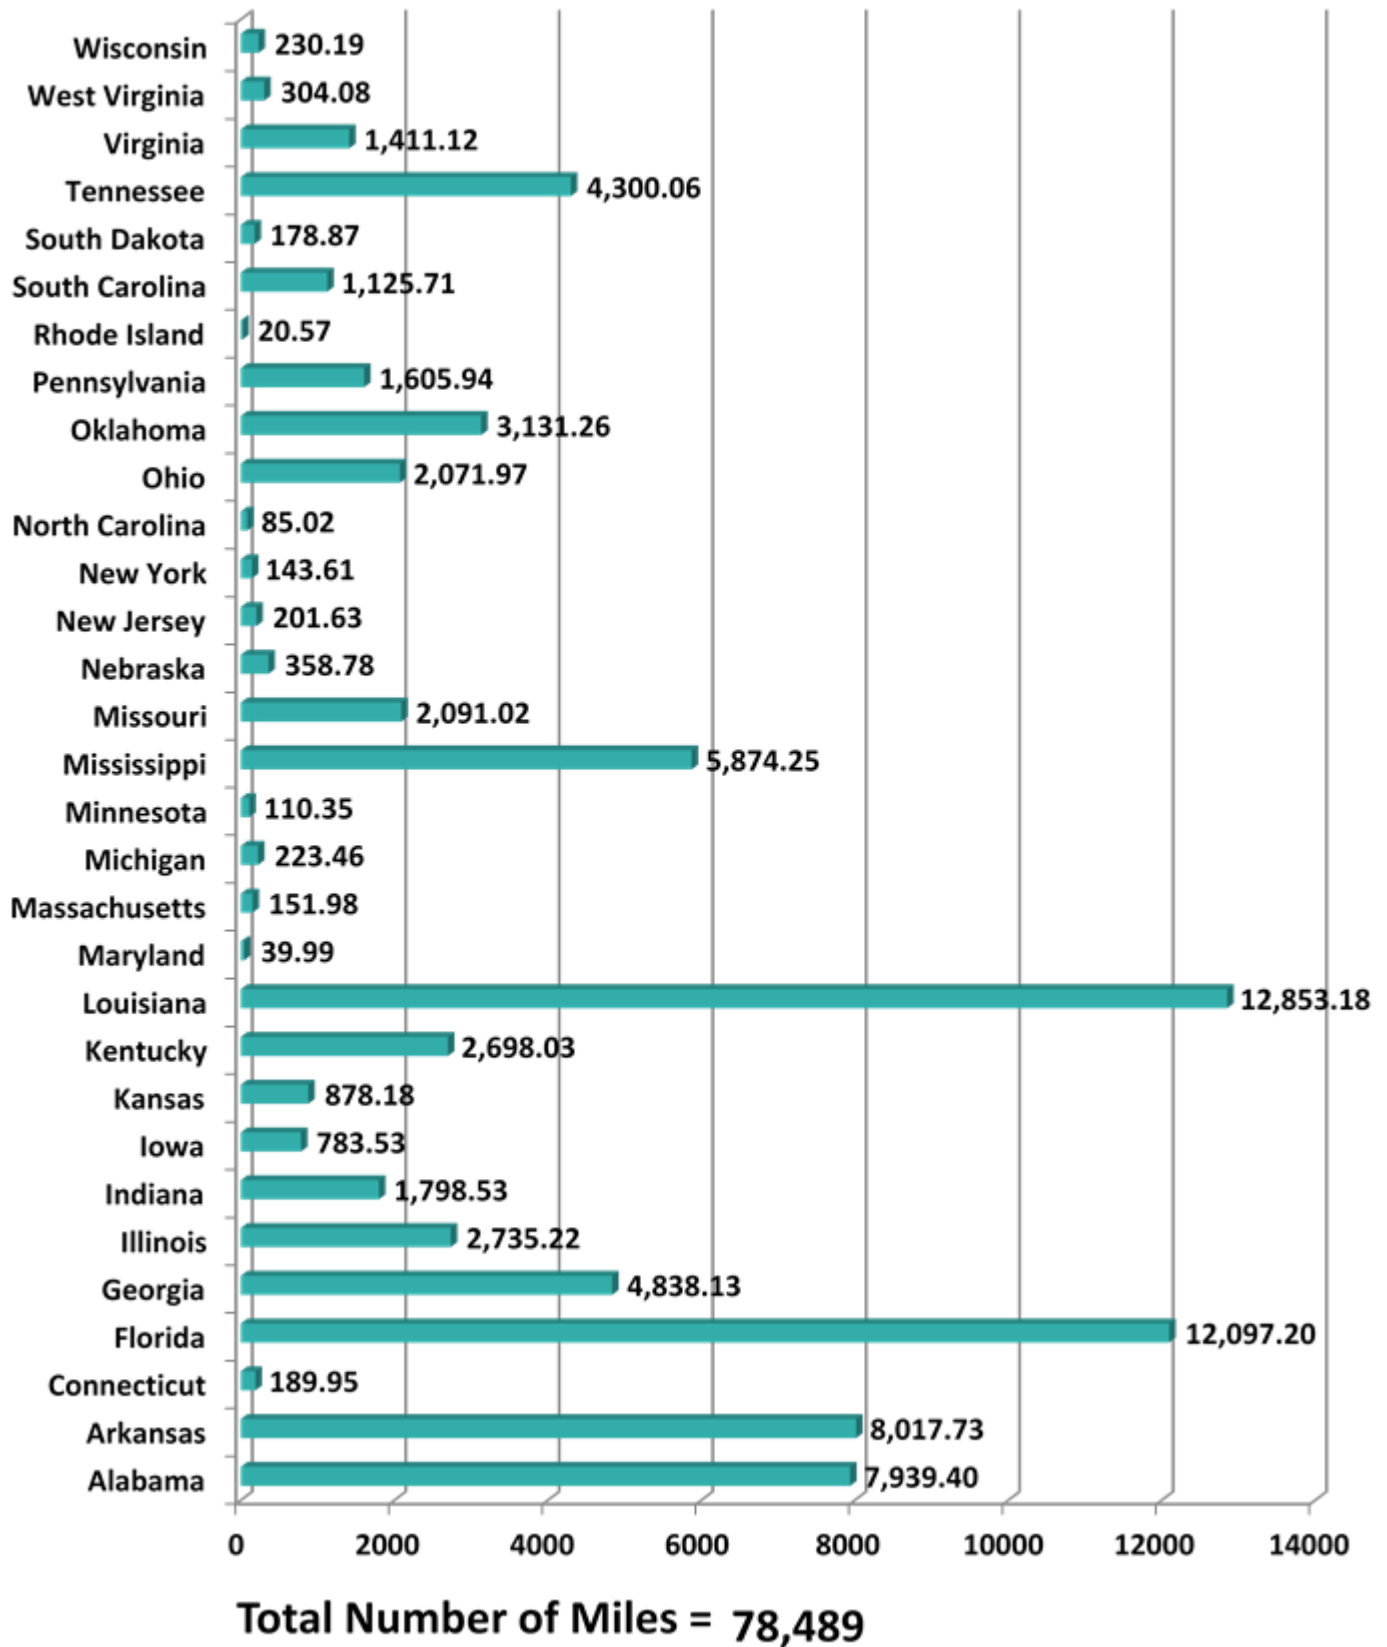

\*Aggregate Data thru August 18, 2013

Carrier Name	Number of Crossings
TRANSPORTES OLYMPIC	112
MOISES ALVAREZ PEREZ	7
BAJA EXPRESS TRANSPORTES SA DE CV	185
TRANSPORTES DEL VALLE DE GUADALUPE SA DE CV	259
SERVICIOS REFRIGERADOS INTERNACIONALES SA DE CV	114
HIGIENICOS Y DESECHABLES DEL BAJIO SA DE CV	7
JOSE GUADALUPE MORALES GUEVARA DBA FLETES MORALES	71
GRUPO BEHR	266
SERVIOS DE TRANSPORTE INTERNACIONAL Y LOCAL	1361
RAM TRUCKING	1
GCC TRANSPORTE SA DE CV	3469
Sergio Tristan Madonaldo DBA Tristan Transport	0
TRANSPORTES MONTEBLANCO	192
<b>Total Number of Crossings</b>	<b>6044</b>

\*Aggregate Data thru August 18, 2013

Southern Border States	Number of Miles
Texas	289,988.19
New Mexico	22,544.17
Arizona	4,055.01
California	18,990.95
<b>Total Number of Miles</b>	<b>497,578</b>

## Non-Border States Miles

\*Aggregate Data thru August 18, 2013

Non-Border States	Number of Miles
Alabama	7,939.40
Arkansas	8,017.73
Connecticut	189.95
Florida	12,097.20
Georgia	4,838.13
Illinois	2,735.22
Indiana	1,798.53

Non-Border States	Number of Miles
Iowa	783.53
Kansas	878.18
Kentucky	2,698.03
Louisiana	12,853.18
Maryland	39.99
Massachusetts	151.98
Michigan	223.46
Minnesota	110.35
Mississippi	5,874.25
Missouri	2,091.02
Nebraska	358.78
New Jersey	201.63
New York	143.61
North Carolina	85.02
Ohio	2,071.97
Oklahoma	3,131.26
Pennsylvania	1,605.94
Rhode Island	20.57
South Carolina	1,125.71
South Dakota	178.87
Tennessee	4,300.06
Virginia	1,411.12
West Virginia	304.08
Wisconsin	230.19
<b>Total Non-Border States</b>	<b>78,489</b>