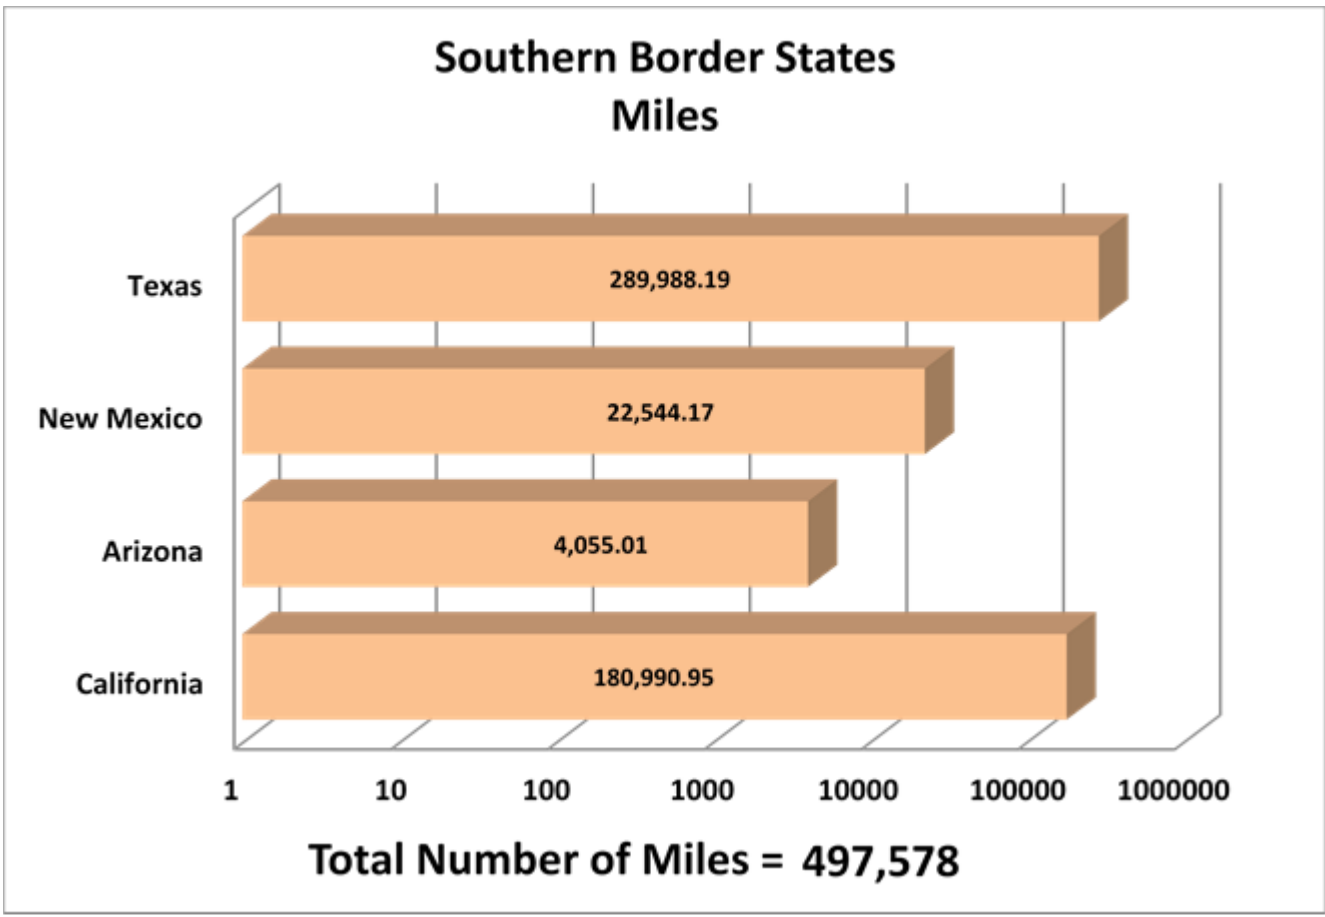

\*Aggregate Data thru August 18, 2013

Carrier Name	Number of Crossings
TRANSPORTES OLYMPIC	112
MOISES ALVAREZ PEREZ	7
BAJA EXPRESS TRANSPORTES SA DE CV	185
TRANSPORTES DEL VALLE DE GUADALUPE SA DE CV	259
SERVICIOS REFRIGERADOS INTERNACIONALES SA DE CV	114
HIGIENICOS Y DESECHABLES DEL BAJIO SA DE CV	7
JOSE GUADALUPE MORALES GUEVARA DBA FLETES MORALES	71
GRUPO BEHR	266
SERVIOS DE TRANSPORTE INTERNACIONAL Y LOCAL	1361
RAM TRUCKING	1
GCC TRANSPORTE SA DE CV	3469
Sergio Tristan Madonaldo DBA Tristan Transport	0
TRANSPORTES MONTEBLANCO	192
<b>Total Number of Crossings</b>	<b>6044</b>

\*Aggregate Data thru August 18, 2013

Southern Border States	Number of Miles
Texas	289,988.19
New Mexico	22,544.17
Arizona	4,055.01
California	18,990.95
<b>Total Number of Miles</b>	<b>497,578</b>

## Non-Border States Miles

\*Aggregate Data thru August 18, 2013

Non-Border States	Number of Miles
Alabama	7,939.40
Arkansas	8,017.73
Connecticut	189.95
Florida	12,097.20
Georgia	4,838.13
Illinois	2,735.22
Indiana	1,798.53

Non-Border States	Number of Miles
Iowa	783.53
Kansas	878.18
Kentucky	2,698.03
Louisiana	12,853.18
Maryland	39.99
Massachusetts	151.98
Michigan	223.46
Minnesota	110.35
Mississippi	5,874.25
Missouri	2,091.02
Nebraska	358.78
New Jersey	201.63
New York	143.61
North Carolina	85.02
Ohio	2,071.97
Oklahoma	3,131.26
Pennsylvania	1,605.94
Rhode Island	20.57
South Carolina	1,125.71
South Dakota	178.87
Tennessee	4,300.06
Virginia	1,411.12
West Virginia	304.08
Wisconsin	230.19
<b>Total Non-Border States</b>	<b>78,489</b>