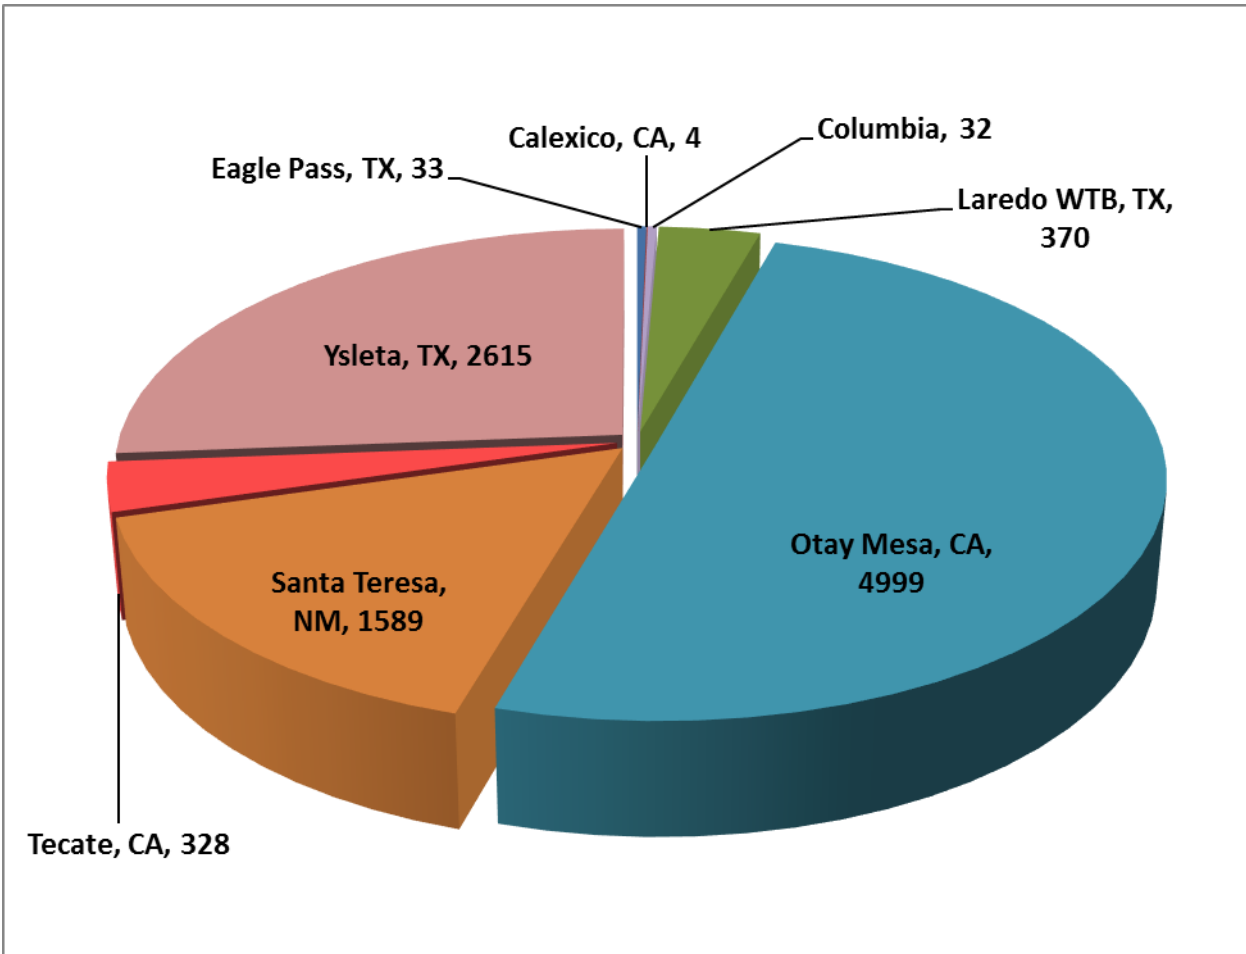

Number of Crossings

***Aggregate Data thru December 1, 2013**

Carrier Name	Number of Crossings
TRANSPORTES OLYMPIC	174
MOISES ALVAREZ PEREZ	8
BAJA EXPRESS TRANSPORTES SA DE CV	213
TRANSPORTES DEL VALLE DE GUADALUPE SA DE CV	329
SERVICIOS REFRIGERADOS INTERNACIONALES SA DE CV	116
HIGIENICOS Y DESECHABLES DEL BAJIO SA DE CV	9
JOSE GUADALUPE MORALES GUEVARA DBA FLETES MORALES	113
GRUPO BEHR	440
SERVICIOS DE TRANSPORTE INTERNACIONAL Y LOCAL	4103
RAM TRUCKING	3
GCC TRANSPORTE SA DE CV	4204
SERGIO TRISTAN MADONALDO DBA TRISTAN TRANSPORT	60
TRANSPORTATION AND CARGO SOLUTIONS	0
TRANSPORTES MONTEBLANCO	198
Total Number of Crossings	9,970

Southern Border States Miles

*Aggregate Data thru December 1, 2013

Southern Border States	Number of Miles
Texas	240,169.51
New Mexico	5,675.06
Arizona	30,534.26
California	372,419.96
642,994	648,799

Non-Border States Miles

*Aggregate Data thru December 1, 2013

Non- Border States Miles	Number of Miles
Alabama	11,639.40
Arkansas	14,687.66
Colorado	914.88
Connecticut	189.95
Florida	19,813.94
Georgia	6,670.96
Idaho	554.37
Illinois	5,301.11
Indiana	3,301.38

Crossing Locations

*Aggregate Data thru December 1, 2013

Crossings Locations	
Eagle Pass, TX	33
Calexico, CA	4
Columbia	32
Laredo WTB, TX	370
Otay Mesa, CA	4999
Santa Teresa, NM	1589
Tecate, CA	328
Ysleta, TX	2615