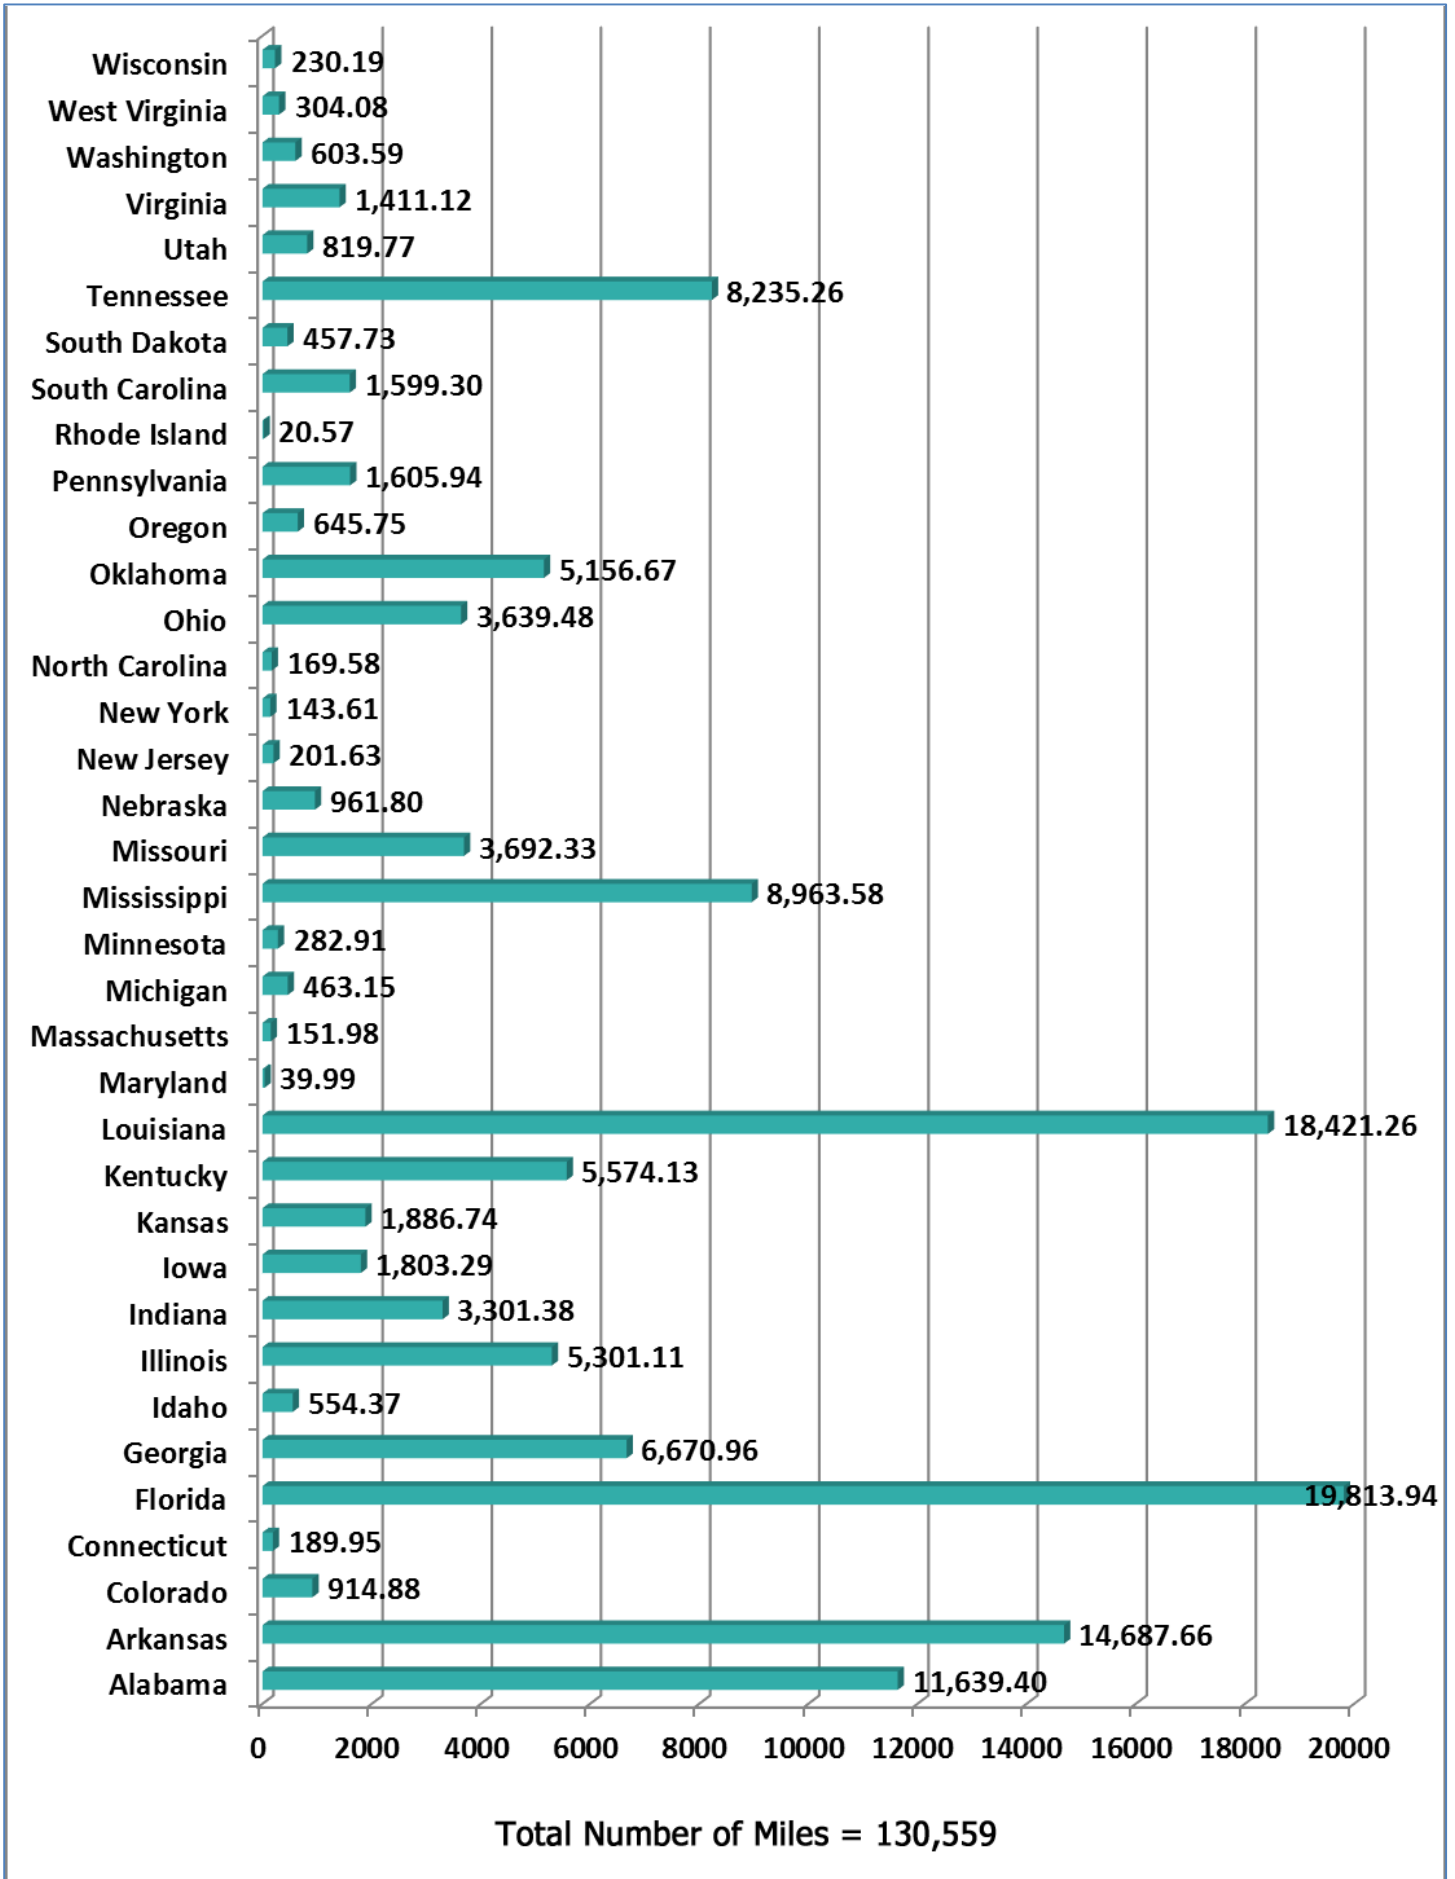

Number of Crossings

***Aggregate Data thru December 1, 2013**

Carrier Name	Number of Crossings
TRANSPORTES OLYMPIC	174
MOISES ALVAREZ PEREZ	8
BAJA EXPRESS TRANSPORTES SA DE CV	213
TRANSPORTES DEL VALLE DE GUADALUPE SA DE CV	329
SERVICIOS REFRIGERADOS INTERNACIONALES SA DE CV	116
HIGIENICOS Y DESECHABLES DEL BAJIO SA DE CV	9
JOSE GUADALUPE MORALES GUEVARA DBA FLETES MORALES	113
GRUPO BEHR	440
SERVICIOS DE TRANSPORTE INTERNACIONAL Y LOCAL	4103
RAM TRUCKING	3
GCC TRANSPORTE SA DE CV	4204
SERGIO TRISTAN MADONALDO DBA TRISTAN TRANSPORT	60
TRANSPORTATION AND CARGO SOLUTIONS	0
TRANSPORTES MONTEBLANCO	198
Total Number of Crossings	9,970

Southern Border States Miles

*Aggregate Data thru December 1, 2013

Southern Border States	Number of Miles
Texas	240,169.51
New Mexico	5,675.06
Arizona	30,534.26
California	372,419.96
642,994	648,799

Non-Border States Miles

*Aggregate Data thru December 1, 2013

Non- Border States Miles	Number of Miles
Alabama	11,639.40
Arkansas	14,687.66
Colorado	914.88
Connecticut	189.95
Florida	19,813.94
Georgia	6,670.96
Idaho	554.37
Illinois	5,301.11
Indiana	3,301.38

Non- Border States Miles	Number of Miles
Iowa	1,803.29
Kansas	1,886.74
Kentucky	5,574.13
Louisiana	18,421.26
Maryland	39.99
Massachusetts	151.98
Michigan	463.15
Minnesota	282.91
Mississippi	8,963.58
Missouri	3,692.33
Nebraska	961.80
New Jersey	201.63
New York	143.61
North Carolina	169.58
Ohio	3,639.48
Oklahoma	5,156.67
Oregon	645.75
Pennsylvania	1,605.94
Rhode Island	20.57
South Carolina	1,599.30
South Dakota	457.73
Tennessee	8,235.26
Utah	819.77
Virginia	1,411.12
Washington	603.59
West Virginia	304.08
Wisconsin	230.19
Total Non-Border States	130,559