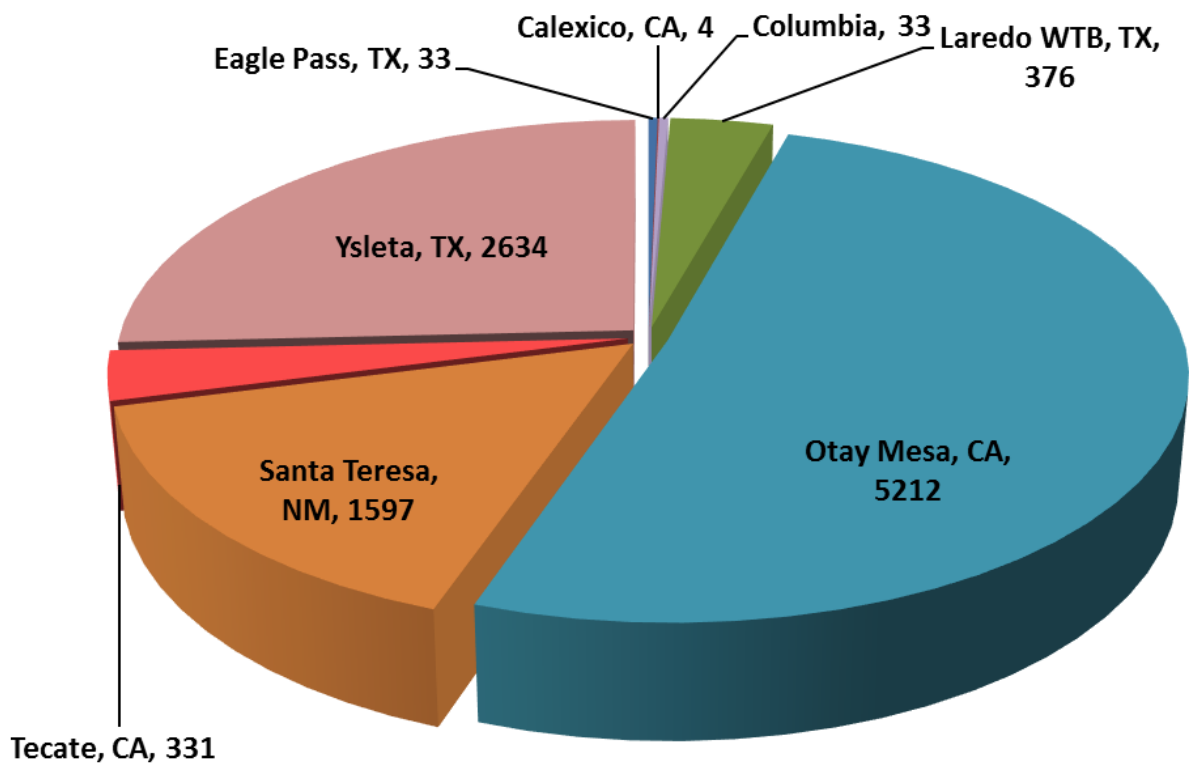

Southern Border State Miles

Total Number of Miles = 661,505

***Aggregate Data thru December 8, 2013**

Southern Border States	Number of Miles
Texas	378,276.48
New Mexico	31043.65
Arizona	6,463.00
California	245,722.05
642,994	661,505

Non-Border States Miles

Total Number of Miles = 135,794

*Aggregate Data thru December 8, 2013

Non- Border States Miles	Number of Miles
Alabama	12,277.01
Arkansas	15,570.81
Colorado	914.88
Connecticut	189.95
Florida	20,565.77
Georgia	6,700.01
Idaho	554.37

Non- Border States Miles	Number of Miles
Illinois	5,524.91
Indiana	3,578.17
Iowa	1,803.29
Kansas	1,886.74
Kentucky	5,806.77
Louisiana	19,184.30
Maryland	39.99
Massachusetts	151.98
Michigan	463.15
Minnesota	282.91
Mississippi	9,385.36
Missouri	3,780.54
Nebraska	961.80
New Jersey	201.63
New York	143.61
North Carolina	169.58
Ohio	3,899.44
Oklahoma	5,156.67
Oregon	645.75
Pennsylvania	1,605.94
Rhode Island	20.57
South Carolina	1,599.30
South Dakota	457.73
Tennessee	8,902.30
Utah	819.77
Virginia	1,411.12
Washington	603.59
West Virginia	304.08
Wisconsin	230.19
Total Non-Border States	135,794

Crossing Locations

*Aggregate Data thru December 8, 2013

Crossings Locations	
Eagle Pass, TX	33
Calexico, CA	4
Columbia	33
Laredo WTB, TX	376
Otay Mesa, CA	5212
Santa Teresa, NM	1597
Tecate, CA	331
Ysleta, TX	2634