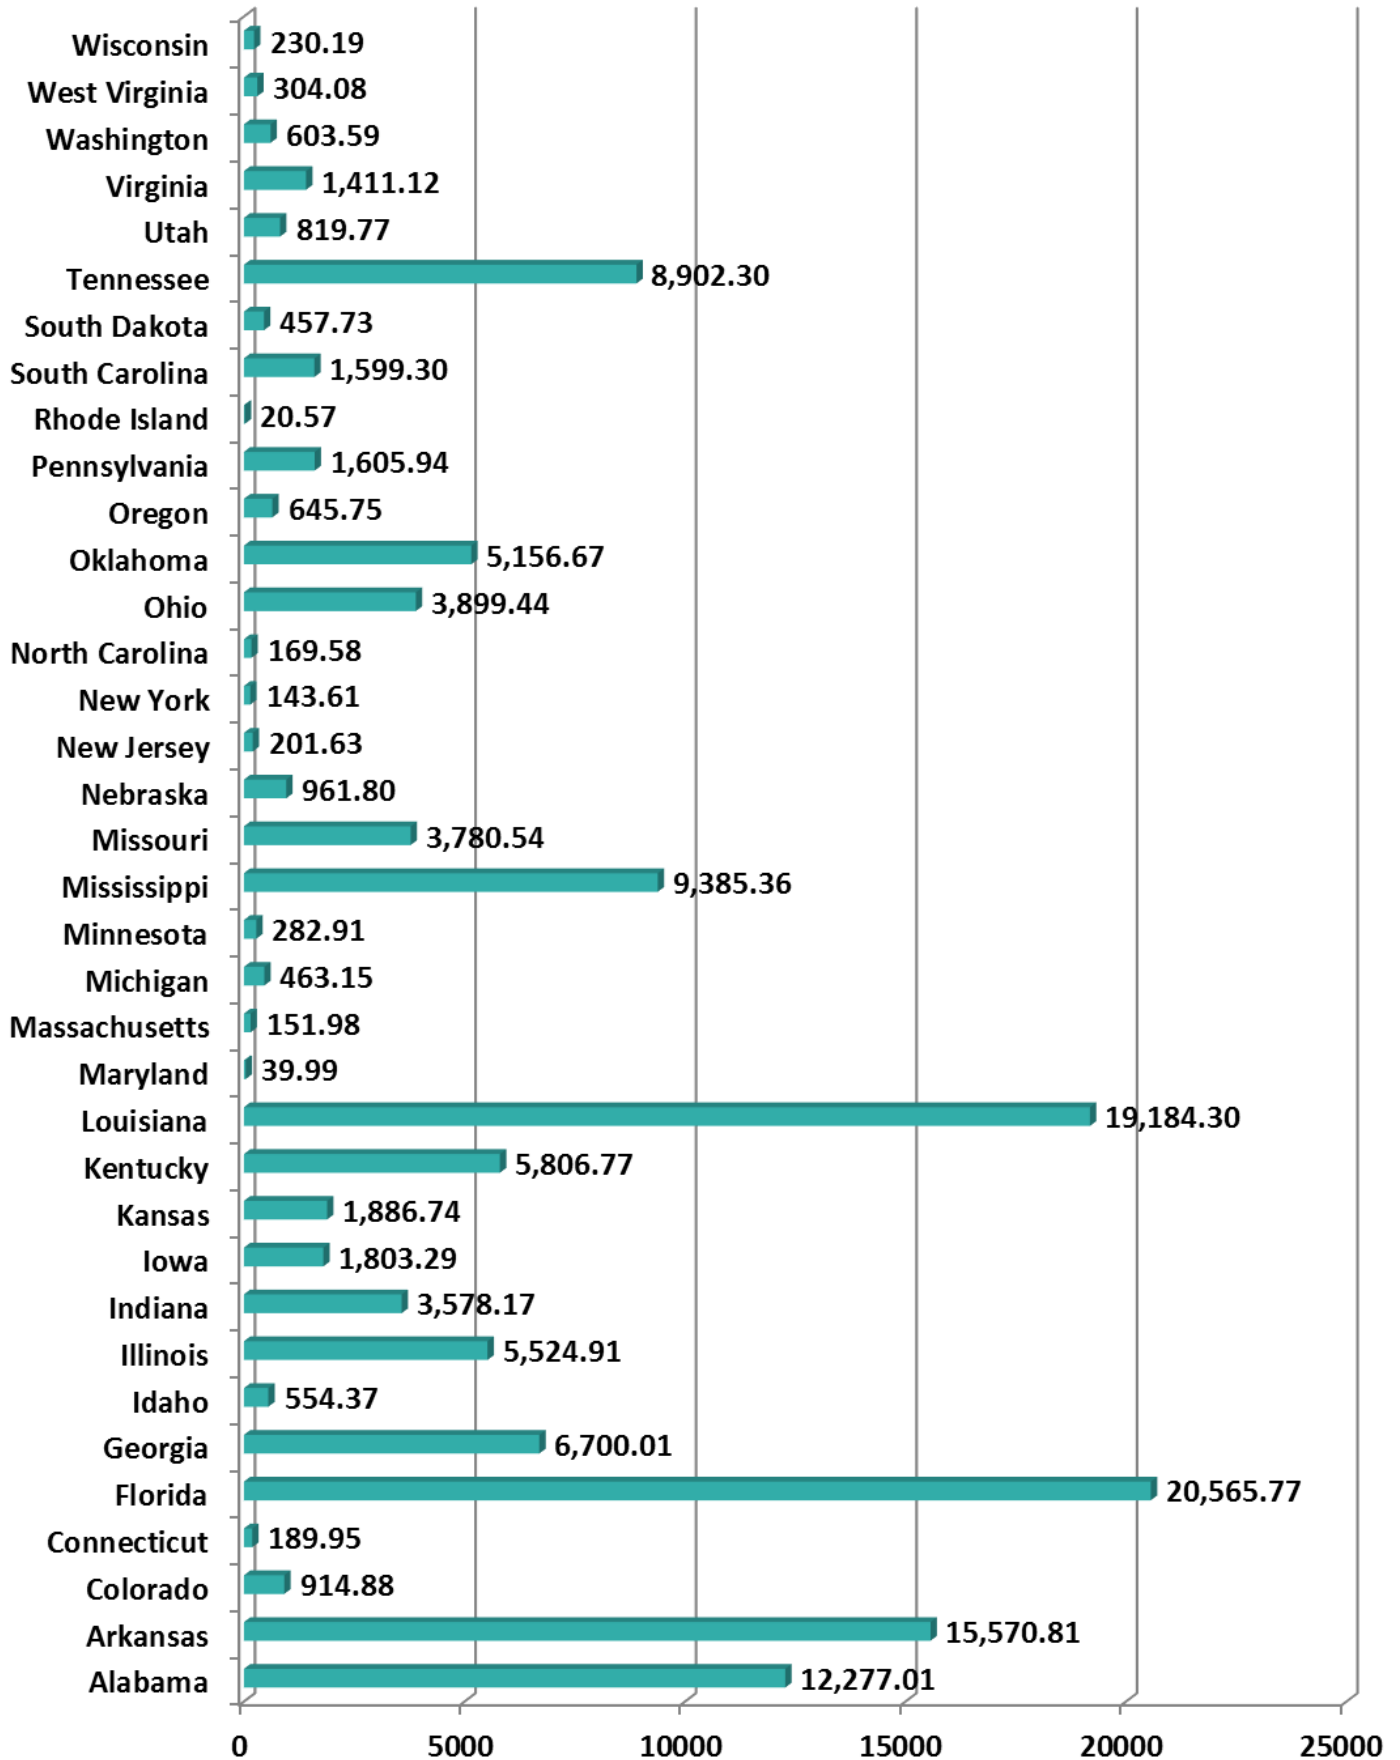

Number of Crossings

*Aggregate Data thru December 8, 2013

Carrier Name	Number of Crossings
TRANSPORTES OLYMPIC	180
MOISES ALVAREZ PEREZ	8
BAJA EXPRESS TRANSPORTES SA DE CV	217
TRANSPORTES DEL VALLE DE GUADALUPE SA DE CV	332
SERVICIOS REFRIGERADOS INTERNACIONALES SA DE CV	116
HIGIENICOS Y DESECHABLES DEL BAJIO SA DE CV	9
JOSE GUADALUPE MORALES GUEVARA DBA FLETES MORALES	117
GRUPO BEHR	449
SERVICIOS DE TRANSPORTE INTERNACIONAL Y LOCAL	4299
RAM TRUCKING	3
GCC TRANSPORTE SA DE CV	4231
SERGIO TRISTAN MADONALDO DBA TRISTAN TRANSPORT	60
TRANSPORTATION AND CARGO SOLUTIONS	0
TRANSPORTES MONTEBLANCO	199
Total Number of Crossings	10,220

Southern Border State Miles

Total Number of Miles = 661,505

***Aggregate Data thru December 8, 2013**

Southern Border States	Number of Miles
Texas	378,276.48
New Mexico	31043.65
Arizona	6,463.00
California	245,722.05
642,994	661,505

Non-Border States Miles

Total Number of Miles = 135,794

*Aggregate Data thru December 8, 2013

Non- Border States Miles	Number of Miles
Alabama	12,277.01
Arkansas	15,570.81
Colorado	914.88
Connecticut	189.95
Florida	20,565.77
Georgia	6,700.01
Idaho	554.37

Non- Border States Miles	Number of Miles
Illinois	5,524.91
Indiana	3,578.17
Iowa	1,803.29
Kansas	1,886.74
Kentucky	5,806.77
Louisiana	19,184.30
Maryland	39.99
Massachusetts	151.98
Michigan	463.15
Minnesota	282.91
Mississippi	9,385.36
Missouri	3,780.54
Nebraska	961.80
New Jersey	201.63
New York	143.61
North Carolina	169.58
Ohio	3,899.44
Oklahoma	5,156.67
Oregon	645.75
Pennsylvania	1,605.94
Rhode Island	20.57
South Carolina	1,599.30
South Dakota	457.73
Tennessee	8,902.30
Utah	819.77
Virginia	1,411.12
Washington	603.59
West Virginia	304.08
Wisconsin	230.19
Total Non-Border States	135,794