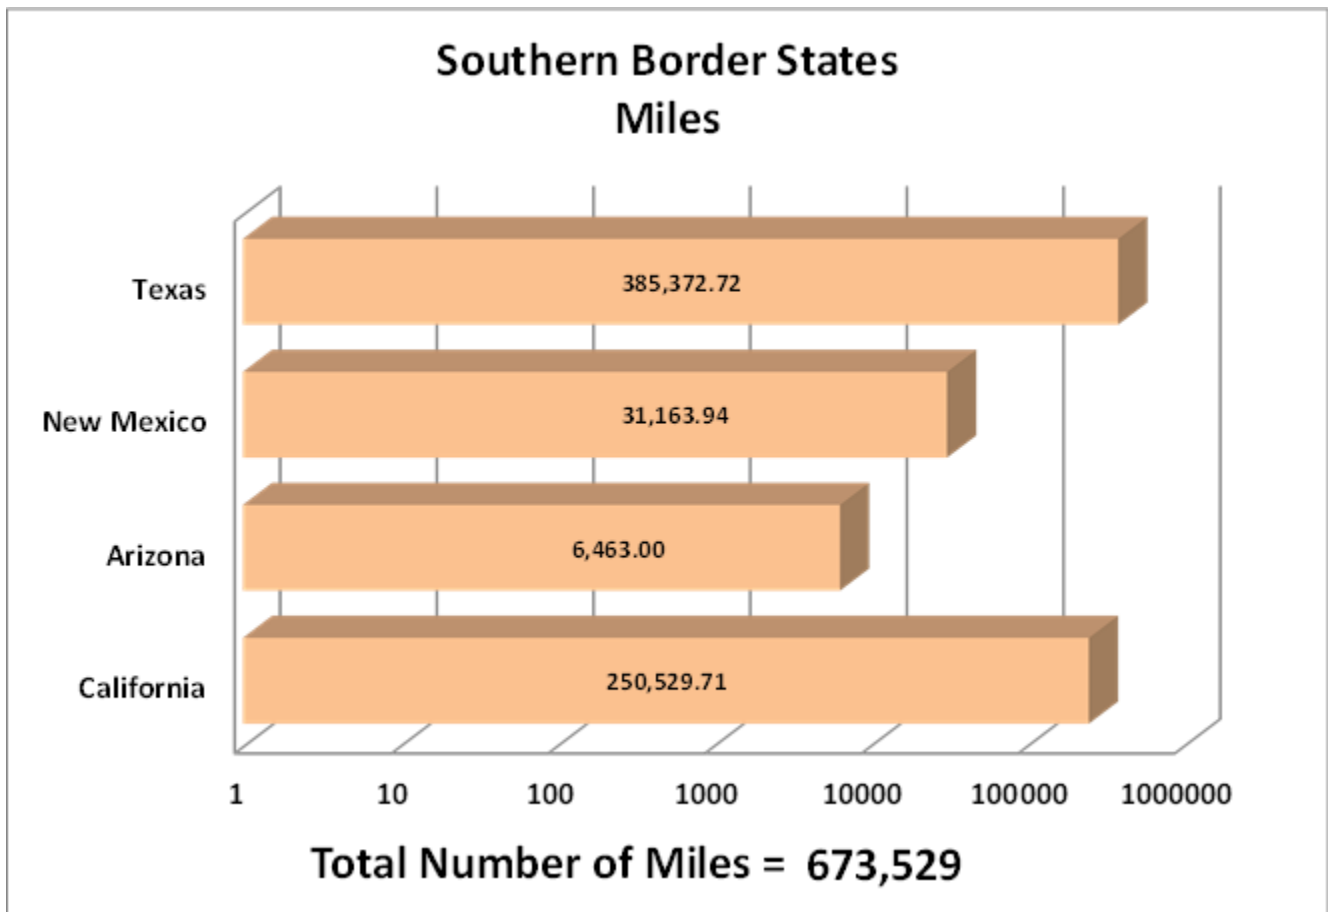

Carrier Name	Number of Crossings
GRUPO BEHR	463
SERVICIOS DE TRANSPORTE INTERNACIONAL Y LOCAL	4629
RAM TRUCKING	4
GCC TRANSPORTE SA DE CV	4251
SERGIO TRISTAN MADONALDO DBA TRISTAN TRANSPORT	60
TRANSPORTATION AND CARGO SOLUTIONS	0
TRANSPORTES MONTEBLANCO	201
Total Number of Crossings	10,600

*Aggregate Data thru December 15, 2013

Southern Border States	Number of Miles
California	250,529.71
Arizona	6,463.00
New Mexico	31,163.94
Texas	385,372.72
Total Southern Border States Miles	673,529

Non-Border States Miles

*Aggregate Data thru December 15, 2013

Non- Border States Miles	Number of Miles
Alabama	12,343.40
Arkansas	15,570.81
Colorado	1,415.47
Connecticut	189.95

Non- Border States Miles	Number of Miles
Florida	21,208.87
Georgia	6,700.01
Idaho	554.37
Illinois	5,524.91
Indiana	3,578.17
Iowa	1,803.29
Kansas	1,993.24
Kentucky	5,806.77
Louisiana	19,436.76
Maryland	39.99
Massachusetts	151.98
Michigan	463.15
Minnesota	282.91
Mississippi	9,462.27
Missouri	3,781.98
Nebraska	961.80
New Jersey	201.63
New York	143.61
North Carolina	169.58
Ohio	3,899.44
Oklahoma	5,502.63
Oregon	645.75
Pennsylvania	1,605.94
Rhode Island	20.57
South Carolina	1,599.30
South Dakota	457.73
Tennessee	8,902.30
Utah	819.77
Virginia	1,411.12
Washington	603.59
West Virginia	304.08
Wisconsin	230.19
Total Non-Border States Miles	137,787

*Aggregate Data thru December 15, 2013

Crossings Locations	
Eagle Pass, TX	33
Calexico, CA	4
Columbia	34
Laredo WTB, TX	383
Otay Mesa, CA	5559
Santa Teresa, NM	1604
Tecate, CA	336
Ysleta, TX	2647