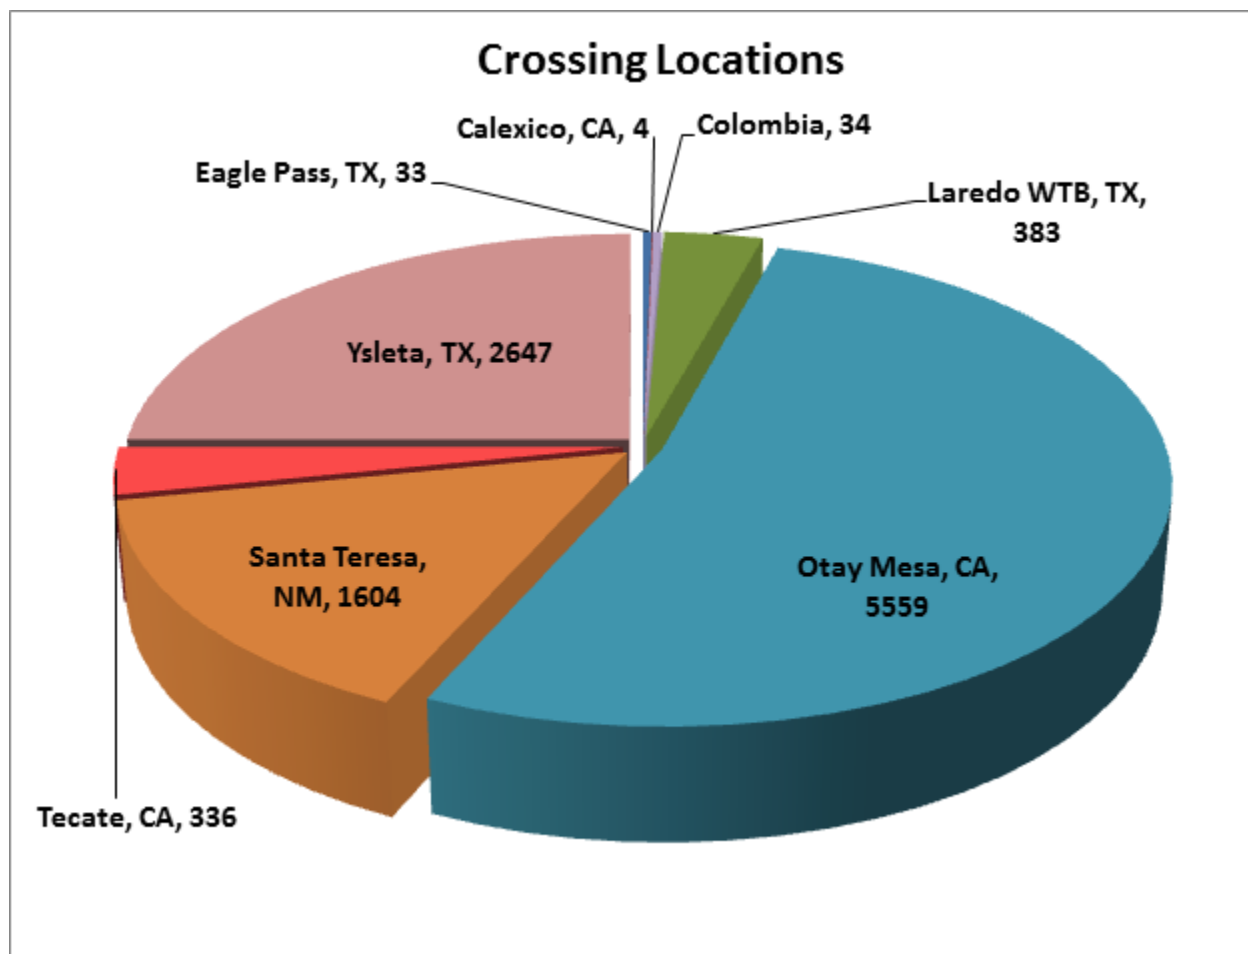

Carrier Name	Number of Crossings
GRUPO BEHR	463
SERVICIOS DE TRANSPORTE INTERNACIONAL Y LOCAL	4629
RAM TRUCKING	4
GCC TRANSPORTE SA DE CV	4251
SERGIO TRISTAN MADONALDO DBA TRISTAN TRANSPORT	60
TRANSPORTATION AND CARGO SOLUTIONS	0
TRANSPORTES MONTEBLANCO	201
Total Number of Crossings	10,600

*Aggregate Data thru December 15, 2013

Southern Border States	Number of Miles
California	250,529.71
Arizona	6,463.00
New Mexico	31,163.94
Texas	385,372.72
Total Southern Border States Miles	673,529

Non-Border States Miles

*Aggregate Data thru December 15, 2013

Non- Border States Miles	Number of Miles
Alabama	12,343.40
Arkansas	15,570.81
Colorado	1,415.47
Connecticut	189.95

Non- Border States Miles	Number of Miles
Florida	21,208.87
Georgia	6,700.01
Idaho	554.37
Illinois	5,524.91
Indiana	3,578.17
Iowa	1,803.29
Kansas	1,993.24
Kentucky	5,806.77
Louisiana	19,436.76
Maryland	39.99
Massachusetts	151.98
Michigan	463.15
Minnesota	282.91
Mississippi	9,462.27
Missouri	3,781.98
Nebraska	961.80
New Jersey	201.63
New York	143.61
North Carolina	169.58
Ohio	3,899.44
Oklahoma	5,502.63
Oregon	645.75
Pennsylvania	1,605.94
Rhode Island	20.57
South Carolina	1,599.30
South Dakota	457.73
Tennessee	8,902.30
Utah	819.77
Virginia	1,411.12
Washington	603.59
West Virginia	304.08
Wisconsin	230.19
Total Non-Border States Miles	137,787

*Aggregate Data thru December 15, 2013

Crossings Locations	
Eagle Pass, TX	33
Calexico, CA	4
Columbia	34
Laredo WTB, TX	383
Otay Mesa, CA	5559
Santa Teresa, NM	1604
Tecate, CA	336
Ysleta, TX	2647