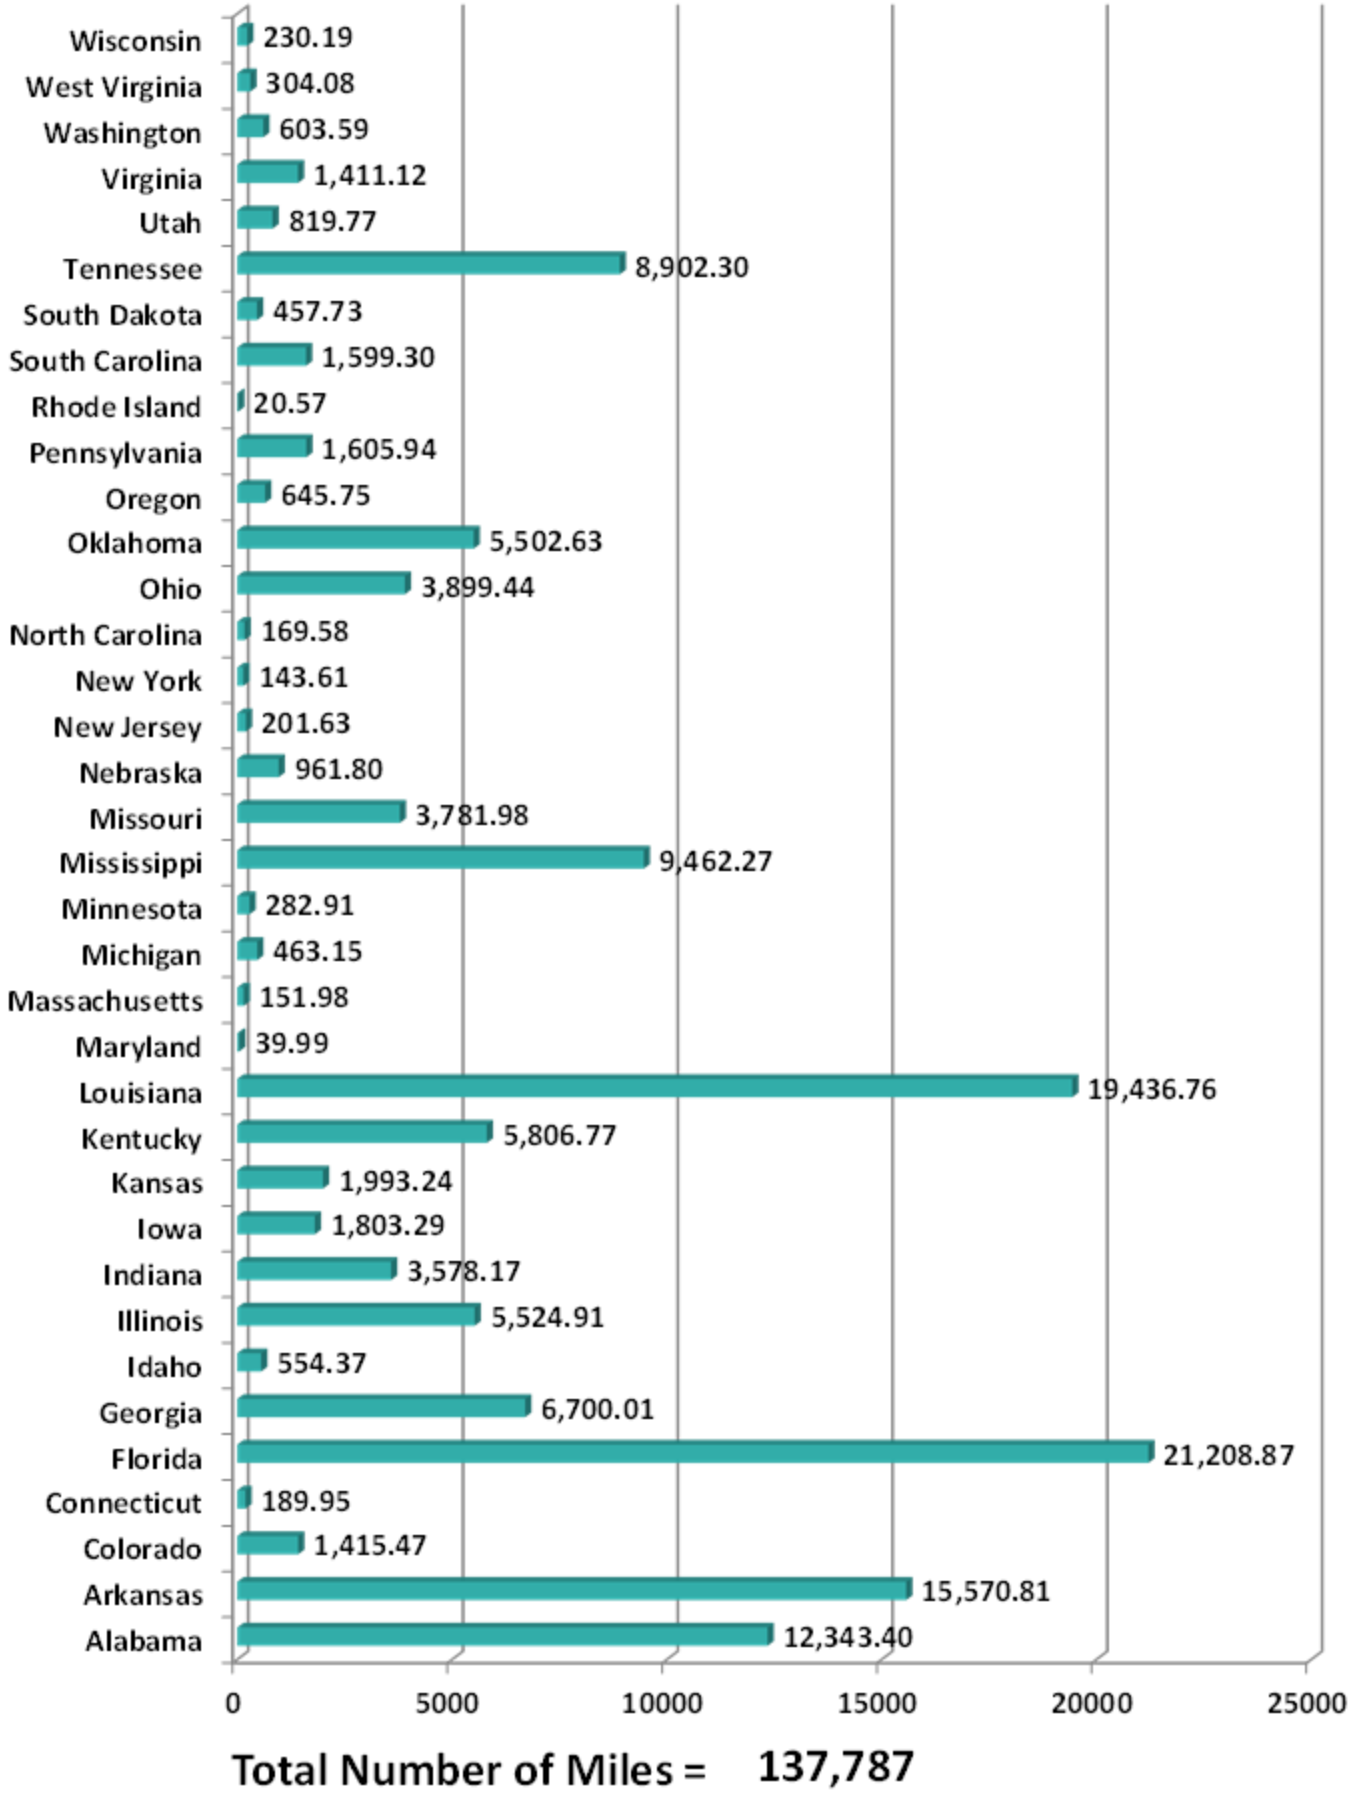

Carrier Name	Number of Inspections
Transportation Cargo Soluttions	0
Transportes Monteblanco	181
Total Number of Inspections	4169

***Aggregate Data thru December 15, 2013**

Carrier Name	Number of Crossings
TRANSPORTES OLYMPIC	185
MOISES ALVAREZ PEREZ	8
BAJA EXPRESS TRANSPORTES SA DE CV	219
TRANSPORTES DEL VALLE DE GUADALUPE SA DE CV	337
SERVICIOS REFRIGERADOS INTERNACIONALES SA DE CV	116
HIGIENICOS Y DESECHABLES DEL BAJIO SA DE CV	9
JOSE GUADALUPE MORALES GUEVARA DBA FLETES MORALES	118

Carrier Name	Number of Crossings
GRUPO BEHR	463
SERVICIOS DE TRANSPORTE INTERNACIONAL Y LOCAL	4629
RAM TRUCKING	4
GCC TRANSPORTE SA DE CV	4251
SERGIO TRISTAN MADONALDO DBA TRISTAN TRANSPORT	60
TRANSPORTATION AND CARGO SOLUTIONS	0
TRANSPORTES MONTEBLANCO	201
Total Number of Crossings	10,600

*Aggregate Data thru December 15, 2013

Southern Border States	Number of Miles
California	250,529.71
Arizona	6,463.00
New Mexico	31,163.94
Texas	385,372.72
Total Southern Border States Miles	673,529

Non-Border States Miles

*Aggregate Data thru December 15, 2013

Non- Border States Miles	Number of Miles
Alabama	12,343.40
Arkansas	15,570.81
Colorado	1,415.47
Connecticut	189.95

Non- Border States Miles	Number of Miles
Florida	21,208.87
Georgia	6,700.01
Idaho	554.37
Illinois	5,524.91
Indiana	3,578.17
Iowa	1,803.29
Kansas	1,993.24
Kentucky	5,806.77
Louisiana	19,436.76
Maryland	39.99
Massachusetts	151.98
Michigan	463.15
Minnesota	282.91
Mississippi	9,462.27
Missouri	3,781.98
Nebraska	961.80
New Jersey	201.63
New York	143.61
North Carolina	169.58
Ohio	3,899.44
Oklahoma	5,502.63
Oregon	645.75
Pennsylvania	1,605.94
Rhode Island	20.57
South Carolina	1,599.30
South Dakota	457.73
Tennessee	8,902.30
Utah	819.77
Virginia	1,411.12
Washington	603.59
West Virginia	304.08
Wisconsin	230.19
Total Non-Border States Miles	137,787