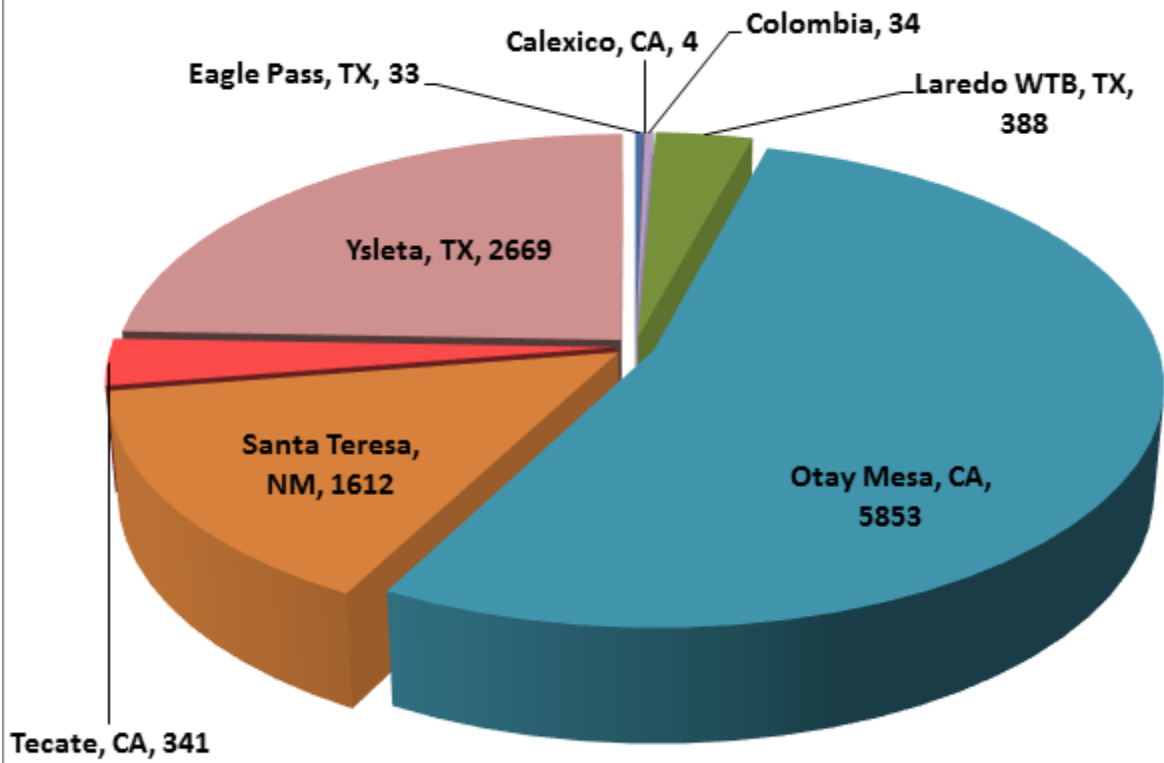

\*Aggregate Data thru December 22, 2013

Southern Border States	Number of Miles
California	255,050.27
Arizona	6,463.00
New Mexico	31,294.74
Texas	390,596.93
<b>Total Southern Border States Miles</b>	<b>683,405</b>

## Non-Border States Miles

\*Aggregate Data thru December 22, 2013

Non- Border States Miles	Number of Miles
Alabama	12,454.14
Arkansas	15,920.27
Colorado	1,415.47
Connecticut	189.95
Florida	21,846.06
Georgia	6,700.01
Idaho	554.37
Illinois	5,524.91

<b>Non- Border States Miles</b>	<b>Number of Miles</b>
Indiana	3,578.17
Iowa	1,803.29
Kansas	2,094.79
Kentucky	5,806.77
Louisiana	19,687.50
Maryland	39.99
Massachusetts	151.98
Michigan	463.15
Minnesota	282.91
Mississippi	9,540.48
Missouri	4,230.51
Nebraska	961.80
New Jersey	201.63
New York	143.61
North Carolina	169.58
Ohio	3,899.44
Oklahoma	5,502.63
Oregon	645.75
Pennsylvania	1,605.94
Rhode Island	20.57
South Carolina	1,599.30
South Dakota	457.73
Tennessee	8,902.30
Utah	819.77
Virginia	1,411.12
Washington	603.59
West Virginia	304.08
Wisconsin	230.19
<b>Total Non-Border States Miles</b>	<b>139,764</b>

## Crossing Locations

\*Aggregate Data thru December 22, 2013

Crossings Locations	
Eagle Pass, TX	33
Calexico, CA	4
Colombia	34
Laredo WTB, TX	388
Otay Mesa, CA	5853
Santa Teresa, NM	1612
Tecate, CA	341
Ysleta, TX	2669