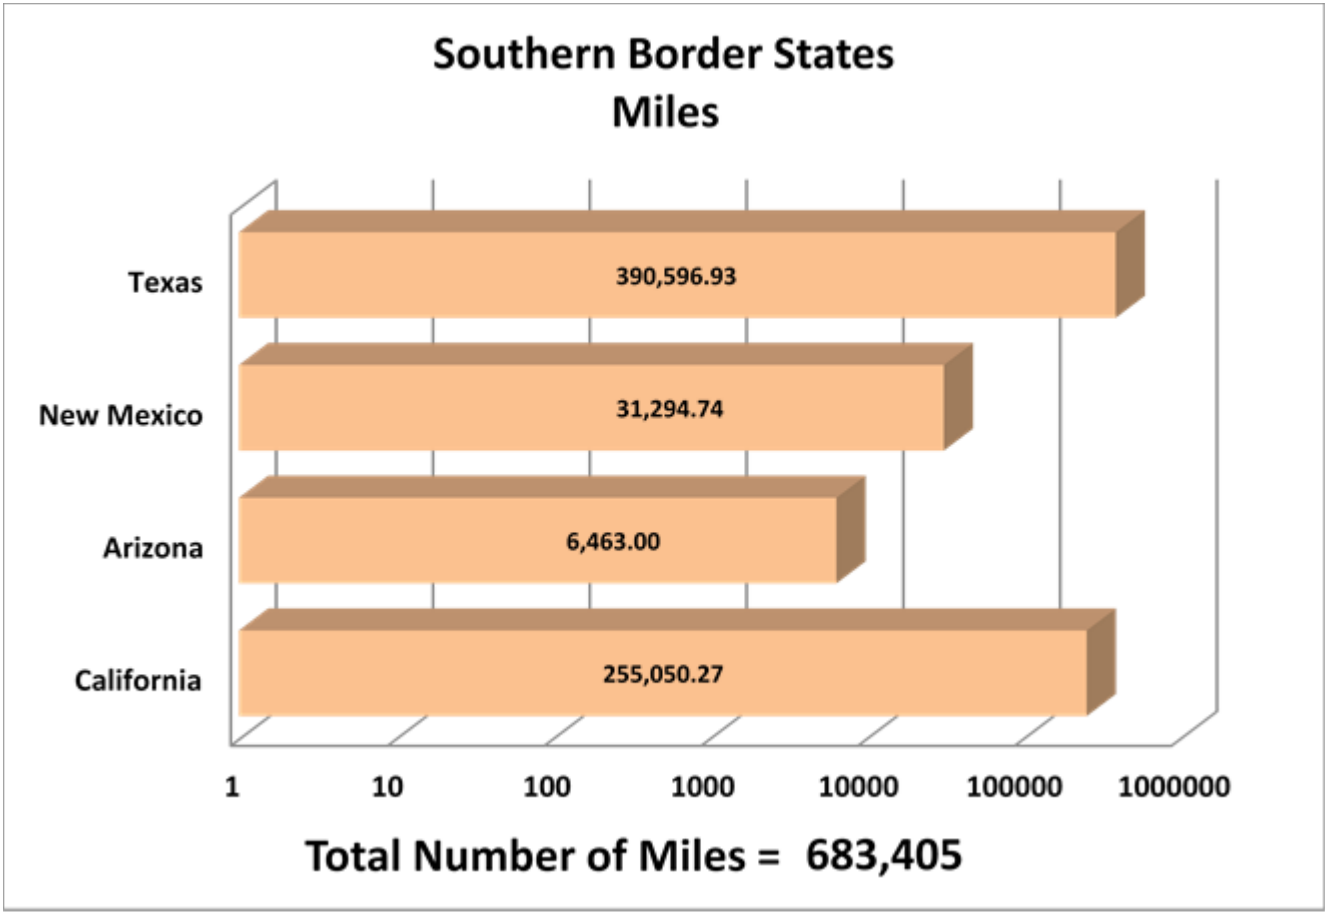

\*Aggregate Data thru December 22, 2013

Carrier Name	Number of Crossings
TRANSPORTES OLYMPIC	189
MOISES ALVAREZ PEREZ	8
BAJA EXPRESS TRANSPORTES SA DE CV	219
TRANSPORTES DEL VALLE DE GUADALUPE SA DE CV	342
SERVICIOS REFRIGERADOS INTERNACIONALES SA DE CV	116
HIGIENICOS Y DESECHABLES DEL BAJIO SA DE CV	9
JOSE GUADALUPE MORALES GUEVARA DBA FLETES MORALES	121
GRUPO BEHR	477
SERVICIOS DE TRANSPORTE INTERNACIONAL Y LOCAL	4906
RAM TRUCKING	5
GCC TRANSPORTE SA DE CV	4281
SERGIO TRISTAN MADONALDO DBA TRISTAN TRANSPORT	60
TRANSPORTATION AND CARGO SOLUTIONS	0
TRANSPORTES MONTEBLANCO	201
<b>Total Number of Crossings</b>	<b>10,934</b>

\*Aggregate Data thru December 22, 2013

Southern Border States	Number of Miles
California	255,050.27
Arizona	6,463.00
New Mexico	31,294.74
Texas	390,596.93
<b>Total Southern Border States Miles</b>	<b>683,405</b>

## Non-Border States Miles

\*Aggregate Data thru December 22, 2013

Non- Border States Miles	Number of Miles
Alabama	12,454.14
Arkansas	15,920.27
Colorado	1,415.47
Connecticut	189.95
Florida	21,846.06
Georgia	6,700.01
Idaho	554.37
Illinois	5,524.91

<b>Non- Border States Miles</b>	<b>Number of Miles</b>
Indiana	3,578.17
Iowa	1,803.29
Kansas	2,094.79
Kentucky	5,806.77
Louisiana	19,687.50
Maryland	39.99
Massachusetts	151.98
Michigan	463.15
Minnesota	282.91
Mississippi	9,540.48
Missouri	4,230.51
Nebraska	961.80
New Jersey	201.63
New York	143.61
North Carolina	169.58
Ohio	3,899.44
Oklahoma	5,502.63
Oregon	645.75
Pennsylvania	1,605.94
Rhode Island	20.57
South Carolina	1,599.30
South Dakota	457.73
Tennessee	8,902.30
Utah	819.77
Virginia	1,411.12
Washington	603.59
West Virginia	304.08
Wisconsin	230.19
<b>Total Non-Border States Miles</b>	<b>139,764</b>