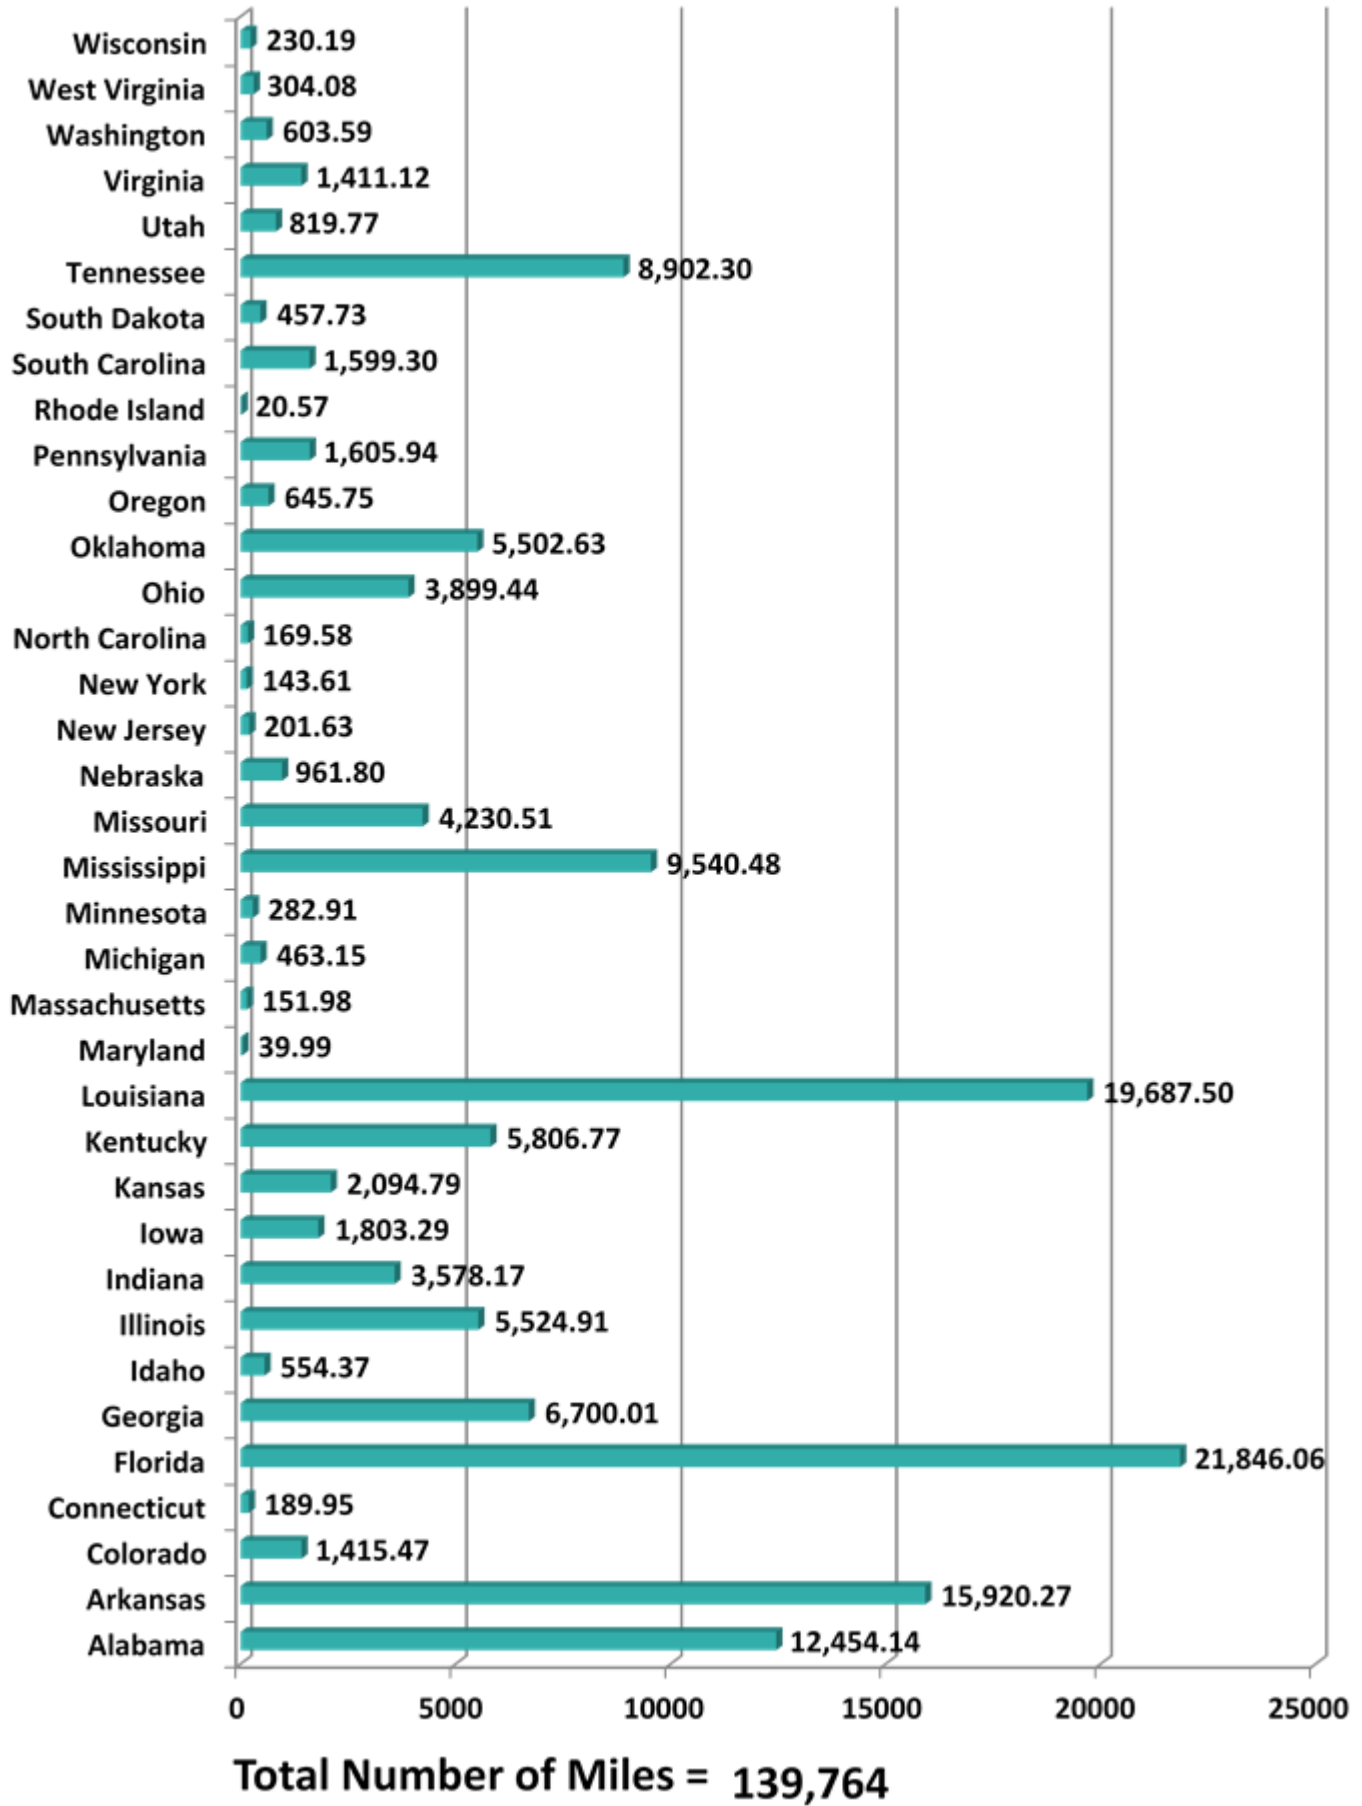

\*Aggregate Data thru December 22, 2013

Carrier Name	Number of Crossings
TRANSPORTES OLYMPIC	189
MOISES ALVAREZ PEREZ	8
BAJA EXPRESS TRANSPORTES SA DE CV	219
TRANSPORTES DEL VALLE DE GUADALUPE SA DE CV	342
SERVICIOS REFRIGERADOS INTERNACIONALES SA DE CV	116
HIGIENICOS Y DESECHABLES DEL BAJIO SA DE CV	9
JOSE GUADALUPE MORALES GUEVARA DBA FLETES MORALES	121
GRUPO BEHR	477
SERVICIOS DE TRANSPORTE INTERNACIONAL Y LOCAL	4906
RAM TRUCKING	5
GCC TRANSPORTE SA DE CV	4281
SERGIO TRISTAN MADONALDO DBA TRISTAN TRANSPORT	60
TRANSPORTATION AND CARGO SOLUTIONS	0
TRANSPORTES MONTEBLANCO	201
<b>Total Number of Crossings</b>	<b>10,934</b>

\*Aggregate Data thru December 22, 2013

Southern Border States	Number of Miles
California	255,050.27
Arizona	6,463.00
New Mexico	31,294.74
Texas	390,596.93
<b>Total Southern Border States Miles</b>	<b>683,405</b>

## Non-Border States Miles

\*Aggregate Data thru December 22, 2013

Non- Border States Miles	Number of Miles
Alabama	12,454.14
Arkansas	15,920.27
Colorado	1,415.47
Connecticut	189.95
Florida	21,846.06
Georgia	6,700.01
Idaho	554.37
Illinois	5,524.91

## Crossing Locations

\*Aggregate Data thru December 22, 2013

Crossings Locations	
Eagle Pass, TX	33
Calexico, CA	4
Colombia	34
Laredo WTB, TX	388
Otay Mesa, CA	5853
Santa Teresa, NM	1612
Tecate, CA	341
Ysleta, TX	2669