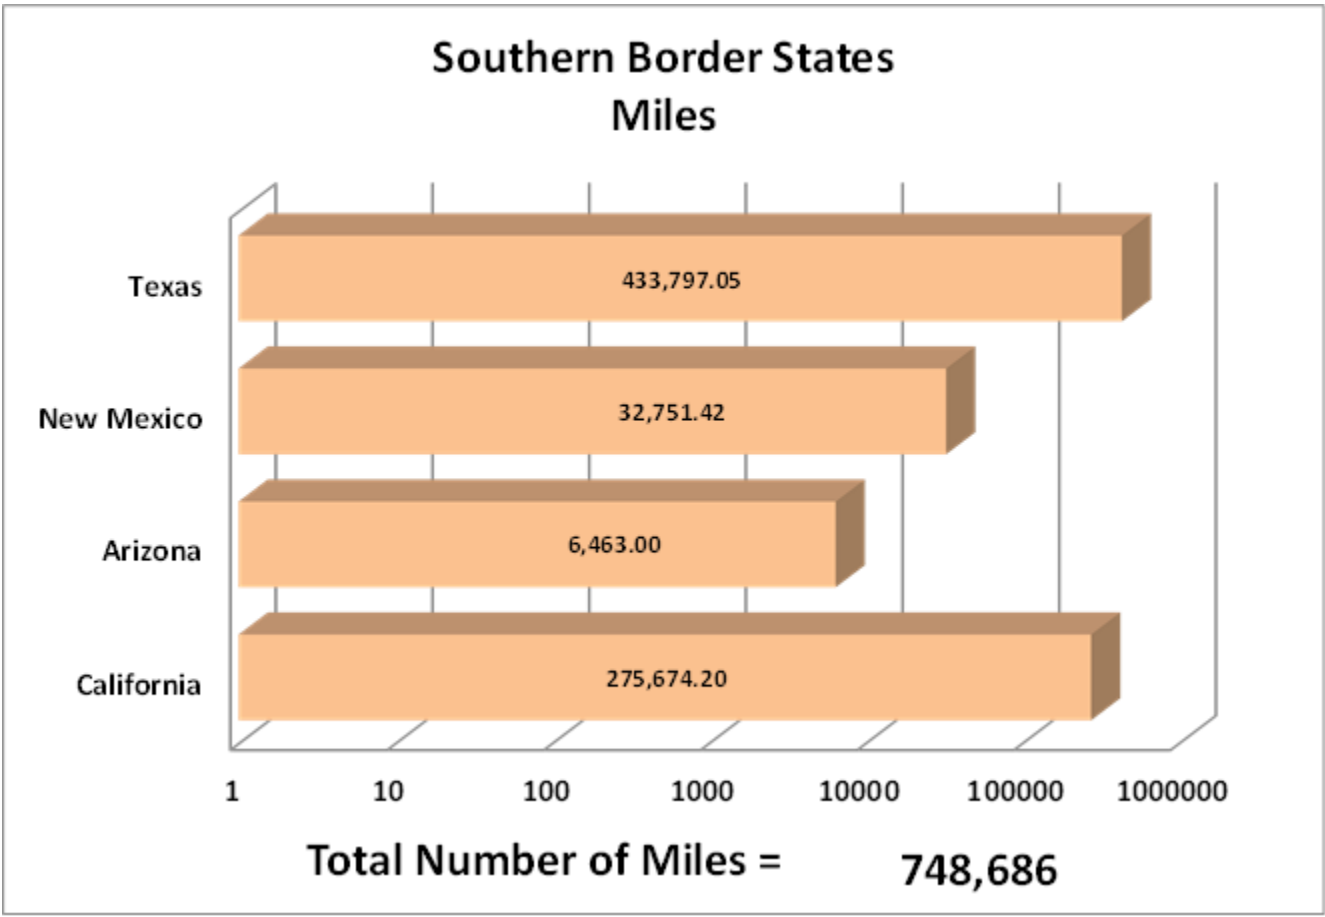

*Aggregate Data thru February 2, 2014

Carrier Name	Number of Crossings
TRANSPORTES OLYMPIC	214
MOISES ALVAREZ PEREZ	8
BAJA EXPRESS TRANSPORTES SA DE CV	228
TRANSPORTES DEL VALLE DE GUADALUPE SA DE CV	369
SERVICIOS REFRIGERADOS INTERNACIONALES SA DE CV	116
HIGIENICOS Y DESECHABLES DEL BAJIO SA DE CV	9
JOSE GUADALUPE MORALES GUEVARA DBA FLETES MORALES	141
GRUPO BEHR	534
SERVICIOS DE TRANSPORTE INTERNACIONAL Y LOCAL	6749
RAM TRUCKING	5
GCC TRANSPORTE SA DE CV	4469
SERGIO TRISTAN MADONALDO DBA TRISTAN TRANSPORT	60
TRANSPORTATION AND CARGO SOLUTIONS	0
TRANSPORTES MONTEBLANCO	225
Total Number of Crossings	13,127

*Aggregate Data thru February 2, 2014

Southern Border States	Number of Miles
California	275,674.20
Arizona	6,463.00
New Mexico	32,751.42
Texas	433,797.05
Total Southern Border States Miles	748,686

Non-Border States Miles

Total Number of Miles = 152,481

*Aggregate Data thru February 2, 2014

Non- Border States Miles	Number of Miles
Alabama	12,748.25
Arkansas	17,263.96
Colorado	1,786.64
Connecticut	189.95
Florida	23,210.11

Non- Border States Miles	Number of Miles
Georgia	7,069.79
Idaho	554.37
Illinois	5,524.91
Indiana	3,578.17
Iowa	2,353.70
Kansas	3,378.43
Kentucky	6,041.17
Louisiana	20,695.59
Maryland	39.99
Massachusetts	151.98
Michigan	463.15
Minnesota	282.91
Mississippi	9,847.37
Missouri	5,359.95
Nebraska	1,577.61
New Jersey	201.63
New York	331.10
North Carolina	169.58
Ohio	4,218.42
Oklahoma	7,105.86
Oregon	645.75
Pennsylvania	1,850.21
Rhode Island	20.57
South Carolina	1,599.30
South Dakota	457.73
Tennessee	9,949.76
Utah	819.77
Virginia	1,411.12
Washington	603.59
West Virginia	304.08
Wisconsin	230.19
Wyoming	443.88
Total Non-Border States Miles	152,481