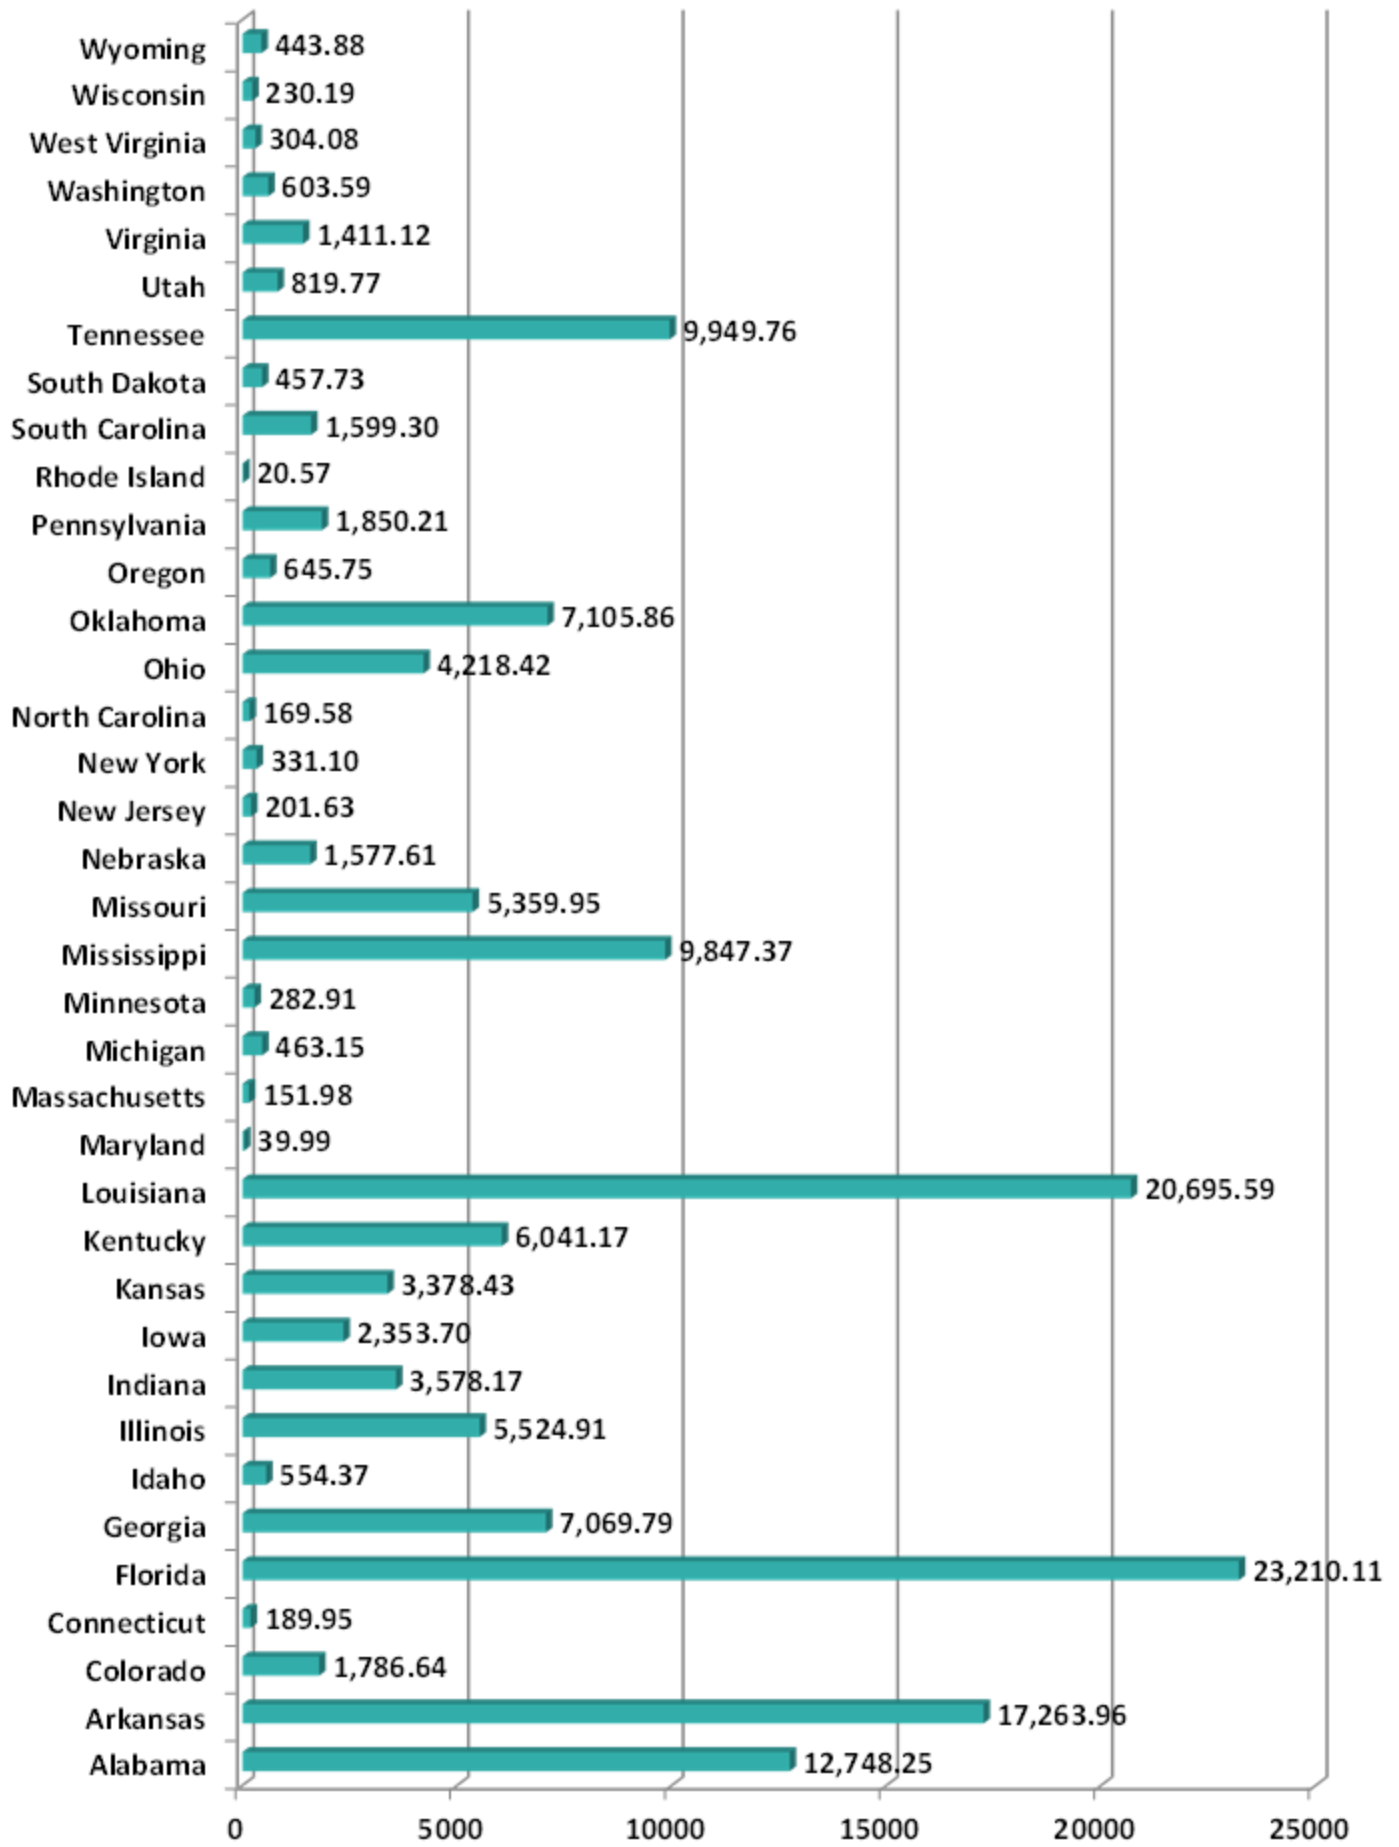

*Aggregate Data thru February 2, 2014

Carrier Name	Number of Crossings
TRANSPORTES OLYMPIC	214
MOISES ALVAREZ PEREZ	8
BAJA EXPRESS TRANSPORTES SA DE CV	228
TRANSPORTES DEL VALLE DE GUADALUPE SA DE CV	369
SERVICIOS REFRIGERADOS INTERNACIONALES SA DE CV	116
HIGIENICOS Y DESECHABLES DEL BAJIO SA DE CV	9
JOSE GUADALUPE MORALES GUEVARA DBA FLETES MORALES	141
GRUPO BEHR	534
SERVICIOS DE TRANSPORTE INTERNACIONAL Y LOCAL	6749
RAM TRUCKING	5
GCC TRANSPORTE SA DE CV	4469
SERGIO TRISTAN MADONALDO DBA TRISTAN TRANSPORT	60
TRANSPORTATION AND CARGO SOLUTIONS	0
TRANSPORTES MONTEBLANCO	225
Total Number of Crossings	13,127

*Aggregate Data thru February 2, 2014

Southern Border States	Number of Miles
California	275,674.20
Arizona	6,463.00
New Mexico	32,751.42
Texas	433,797.05
Total Southern Border States Miles	748,686

Non-Border States Miles

Total Number of Miles = 152,481

*Aggregate Data thru February 2, 2014

Non- Border States Miles	Number of Miles
Alabama	12,748.25
Arkansas	17,263.96
Colorado	1,786.64
Connecticut	189.95
Florida	23,210.11

Non- Border States Miles	Number of Miles
Georgia	7,069.79
Idaho	554.37
Illinois	5,524.91
Indiana	3,578.17
Iowa	2,353.70
Kansas	3,378.43
Kentucky	6,041.17
Louisiana	20,695.59
Maryland	39.99
Massachusetts	151.98
Michigan	463.15
Minnesota	282.91
Mississippi	9,847.37
Missouri	5,359.95
Nebraska	1,577.61
New Jersey	201.63
New York	331.10
North Carolina	169.58
Ohio	4,218.42
Oklahoma	7,105.86
Oregon	645.75
Pennsylvania	1,850.21
Rhode Island	20.57
South Carolina	1,599.30
South Dakota	457.73
Tennessee	9,949.76
Utah	819.77
Virginia	1,411.12
Washington	603.59
West Virginia	304.08
Wisconsin	230.19
Wyoming	443.88
Total Non-Border States Miles	152,481