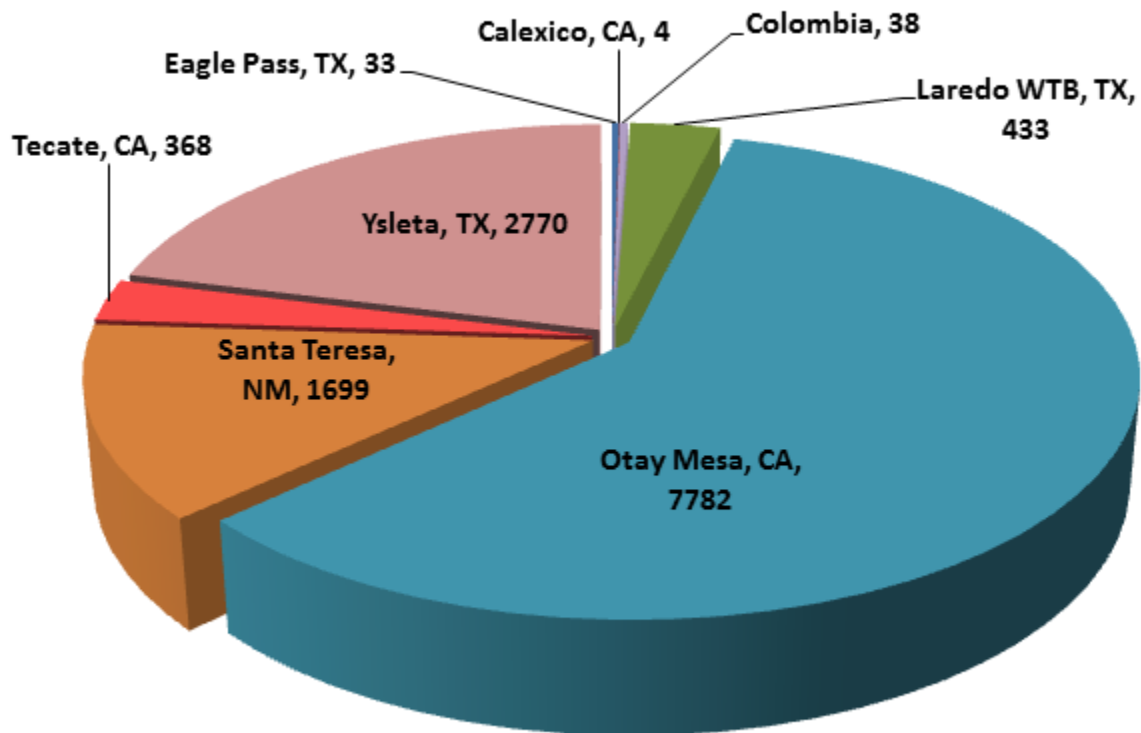

*Aggregate Data thru February 2, 2014

Carrier Name	Number of Crossings
TRANSPORTES OLYMPIC	214
MOISES ALVAREZ PEREZ	8
BAJA EXPRESS TRANSPORTES SA DE CV	228
TRANSPORTES DEL VALLE DE GUADALUPE SA DE CV	369
SERVICIOS REFRIGERADOS INTERNACIONALES SA DE CV	116
HIGIENICOS Y DESECHABLES DEL BAJIO SA DE CV	9
JOSE GUADALUPE MORALES GUEVARA DBA FLETES MORALES	141
GRUPO BEHR	534
SERVICIOS DE TRANSPORTE INTERNACIONAL Y LOCAL	6749
RAM TRUCKING	5
GCC TRANSPORTE SA DE CV	4469
SERGIO TRISTAN MADONALDO DBA TRISTAN TRANSPORT	60
TRANSPORTATION AND CARGO SOLUTIONS	0
TRANSPORTES MONTEBLANCO	225
Total Number of Crossings	13,127

*Aggregate Data thru February 2, 2014

Southern Border States	Number of Miles
California	275,674.20
Arizona	6,463.00
New Mexico	32,751.42
Texas	433,797.05
Total Southern Border States Miles	748,686

Non-Border States Miles

Total Number of Miles = 152,481

*Aggregate Data thru February 2, 2014

Non- Border States Miles	Number of Miles
Alabama	12,748.25
Arkansas	17,263.96
Colorado	1,786.64
Connecticut	189.95
Florida	23,210.11

Crossing Locations

*Aggregate Data thru February 2, 2014

Crossings Locations	
Eagle Pass, TX	33
Calexico, CA	4
Colombia	38
Laredo WTB, TX	433
Otay Mesa, CA	7782
Santa Teresa, NM	1699
Tecate, CA	368
Ysleta, TX	2770