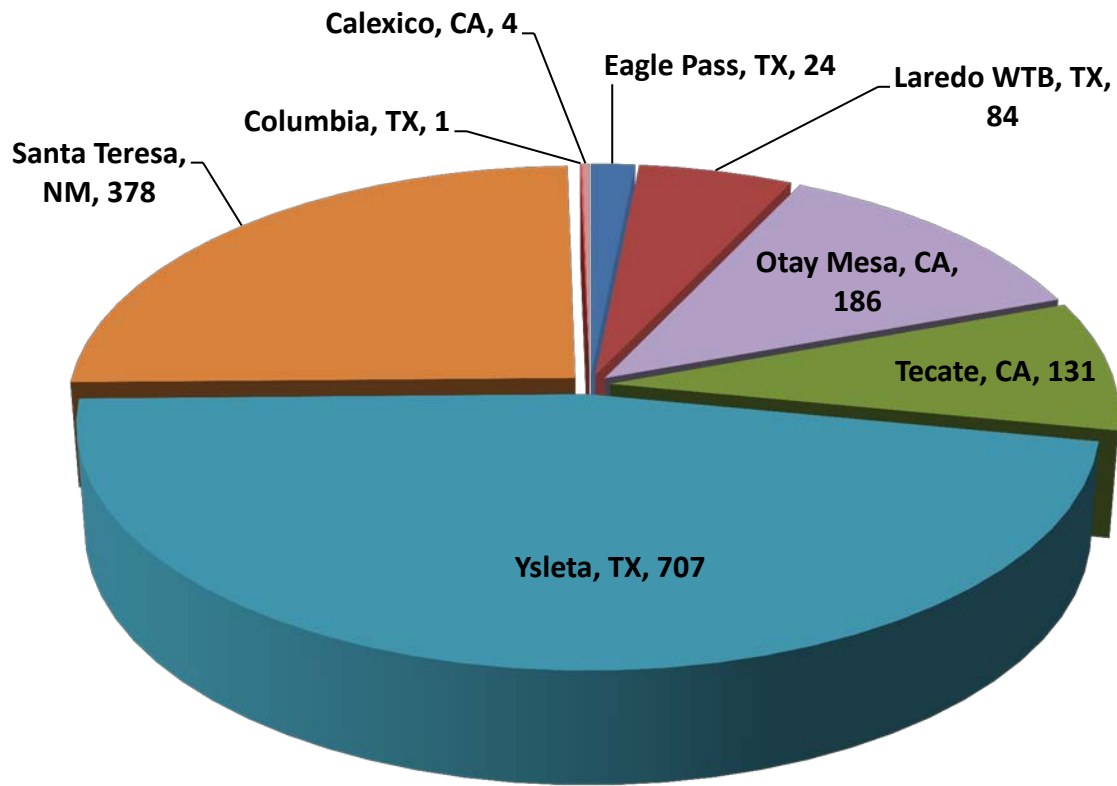

*Aggregate Data thru February 3, 2013

Carrier Name	Number of Crossings
TRANSPORTES OLYMPIC	47
MOISES ALVAREZ PEREZ	5
BAJA EXPRESS TRANSPORTES SA DE CV	99
TRANSPORTES DEL VALLE DE GUADALUPE SA DE CV	132
SERVICIOS REFRIGERADOS INTERNACIONALES SA DE CV	51
HIGIENICOS Y DESECHABLES DEL BAJIO SA DE CV	2
JOSE GUADALUPE MORALES GUEVARA DBA FLETES MORALES	32
GCC TRANSPORTE SA DE CV	1085
TRANSPORTES MONTEBLANCO	62
Total Number of Inspections	1515

Southern Border States Miles

*Aggregate Data thru February 3, 2013

Southern Border States	Number of Miles
Texas	108,602.96
New Mexico	6,166.07
Arizona	0
California	75,044.72
Total Number of Miles	189,814

Non-Border States Miles

*Aggregate Data thru February 3, 2013

Non-Border States	Number of Miles
West Virginia	30.60
Virginia	243.15
Tennessee	883.57
South Carolina	1,125.71
Pennsylvania	557.96
Oklahoma	1,412.57
Ohio	290.45
North Carolina	85.02
New Jersey	103.72
Mississippi	4,579.29
Louisiana	10,391.19
Kentucky	737.24
Georgia	4,475.04
Florida	10,664.27
Arkansas	2,181.31
Alabama	6,293.23
Total Number of Miles	44,054

Crossing Locations

*Aggregate Data thru February 3, 2013

Crossing Locations	Number
Tecate, CA	131
Calexico, CA	4
Eagle Pass, TX	24
Laredo WTB, TX	84
Otay Mesa, CA	186
Ysleta, TX	707
Santa Teresa, NM	378
Columbia, TX	1