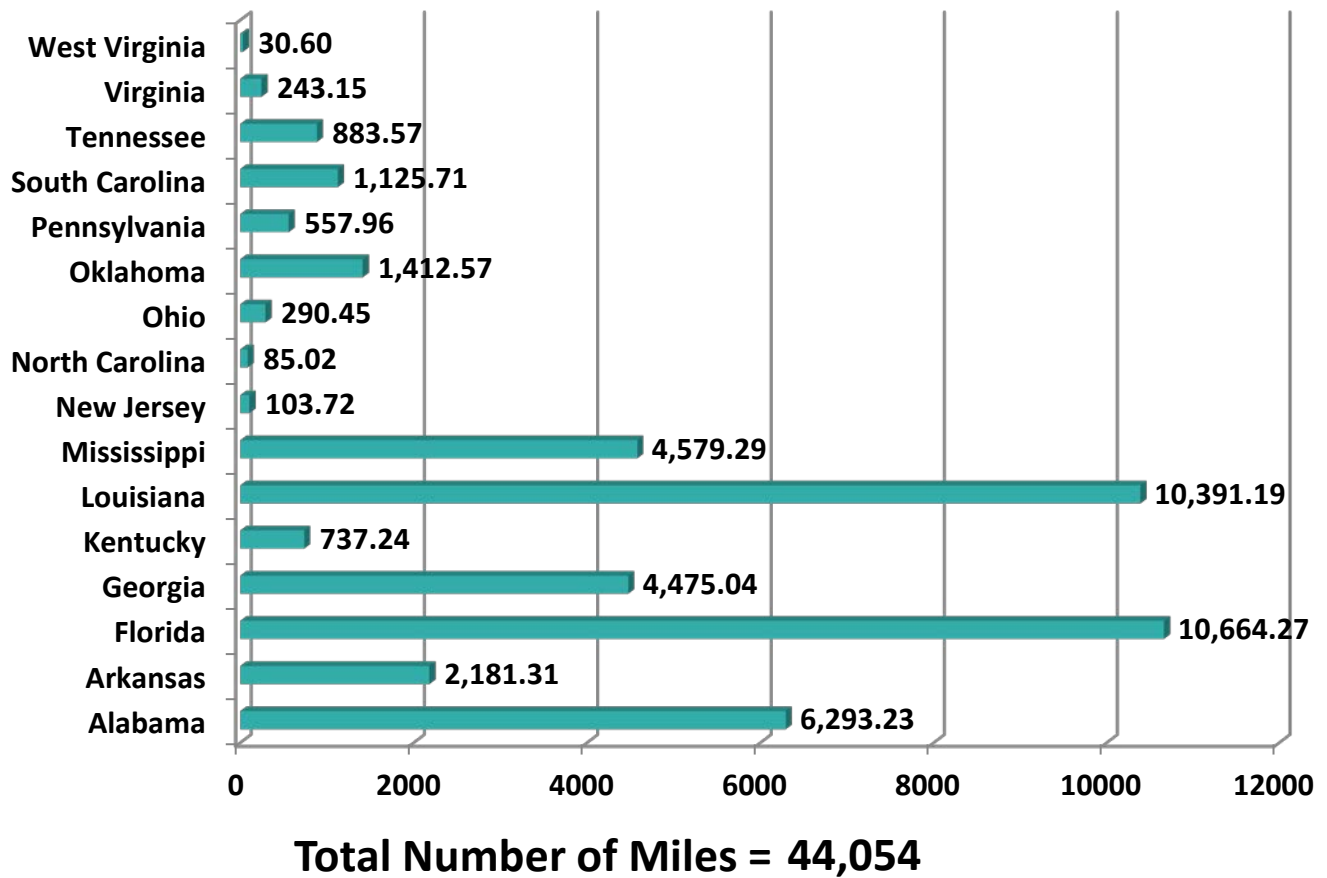

*Aggregate Data thru February 3, 2013

Carrier Name	Number of Crossings
TRANSPORTES OLYMPIC	47
MOISES ALVAREZ PEREZ	5
BAJA EXPRESS TRANSPORTES SA DE CV	99
TRANSPORTES DEL VALLE DE GUADALUPE SA DE CV	132
SERVICIOS REFRIGERADOS INTERNACIONALES SA DE CV	51
HIGIENICOS Y DESECHABLES DEL BAJIO SA DE CV	2
JOSE GUADALUPE MORALES GUEVARA DBA FLETES MORALES	32
GCC TRANSPORTE SA DE CV	1085
TRANSPORTES MONTEBLANCO	62
Total Number of Inspections	1515

Southern Border States Miles

*Aggregate Data thru February 3, 2013

Southern Border States	Number of Miles
Texas	108,602.96
New Mexico	6,166.07
Arizona	0
California	75,044.72
Total Number of Miles	189,814

Non-Border States Miles

*Aggregate Data thru February 3, 2013

Non-Border States	Number of Miles
West Virginia	30.60
Virginia	243.15
Tennessee	883.57
South Carolina	1,125.71
Pennsylvania	557.96
Oklahoma	1,412.57
Ohio	290.45
North Carolina	85.02
New Jersey	103.72
Mississippi	4,579.29
Louisiana	10,391.19
Kentucky	737.24
Georgia	4,475.04
Florida	10,664.27
Arkansas	2,181.31
Alabama	6,293.23
Total Number of Miles	44,054

Crossing Locations

*Aggregate Data thru February 3, 2013

Crossing Locations	Number
Tecate, CA	131
Calexico, CA	4
Eagle Pass, TX	24
Laredo WTB, TX	84
Otay Mesa, CA	186
Ysleta, TX	707
Santa Teresa, NM	378
Columbia, TX	1