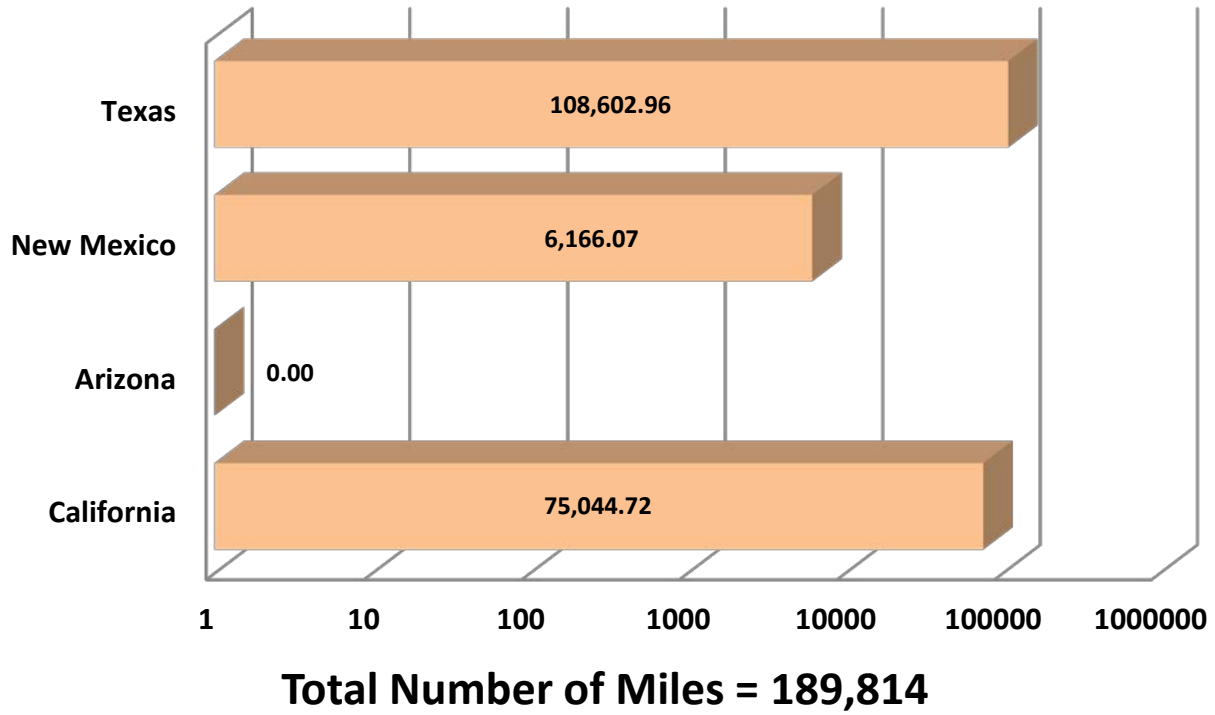

Number of Inspections

*Aggregate Data thru February 3, 2013

Carrier Name	Number of Inspections
TRANSPORTES OLYMPIC	38
MOISES ALVAREZ PEREZ	5
BAJA EXPRESS TRANSPORTES SA DE CV	46
TRANSPORTES DEL VALLE DE GUADALUPE SA DE CV	78
SERVICIOS REFRIGERADOS INTERNACIONALES SA DE CV	20
HIGIENICOS Y DESECHABLES DEL BAJIO SA DE CV	2
JOSE GUADALUPE MORALES GUEVARA DBA FLETES MORALES	28
GCC TRANSPORTE SA DE CV	321
TRANSPORTES MONTEBLANCO	54
Total Number of Inspections	592

Southern Border States Miles

*Aggregate Data thru February 3, 2013

Southern Border States	Number of Miles
Texas	108,602.96
New Mexico	6,166.07
Arizona	0
California	75,044.72
Total Number of Miles	189,814

Non-Border States Miles

*Aggregate Data thru February 3, 2013

Non-Border States	Number of Miles
West Virginia	30.60
Virginia	243.15
Tennessee	883.57
South Carolina	1,125.71
Pennsylvania	557.96
Oklahoma	1,412.57
Ohio	290.45
North Carolina	85.02
New Jersey	103.72
Mississippi	4,579.29
Louisiana	10,391.19
Kentucky	737.24
Georgia	4,475.04
Florida	10,664.27
Arkansas	2,181.31
Alabama	6,293.23
Total Number of Miles	44,054

Crossing Locations

*Aggregate Data thru February 3, 2013

Crossing Locations	Number
Tecate, CA	131
Calexico, CA	4
Eagle Pass, TX	24
Laredo WTB, TX	84
Otay Mesa, CA	186
Ysleta, TX	707
Santa Teresa, NM	378
Columbia, TX	1