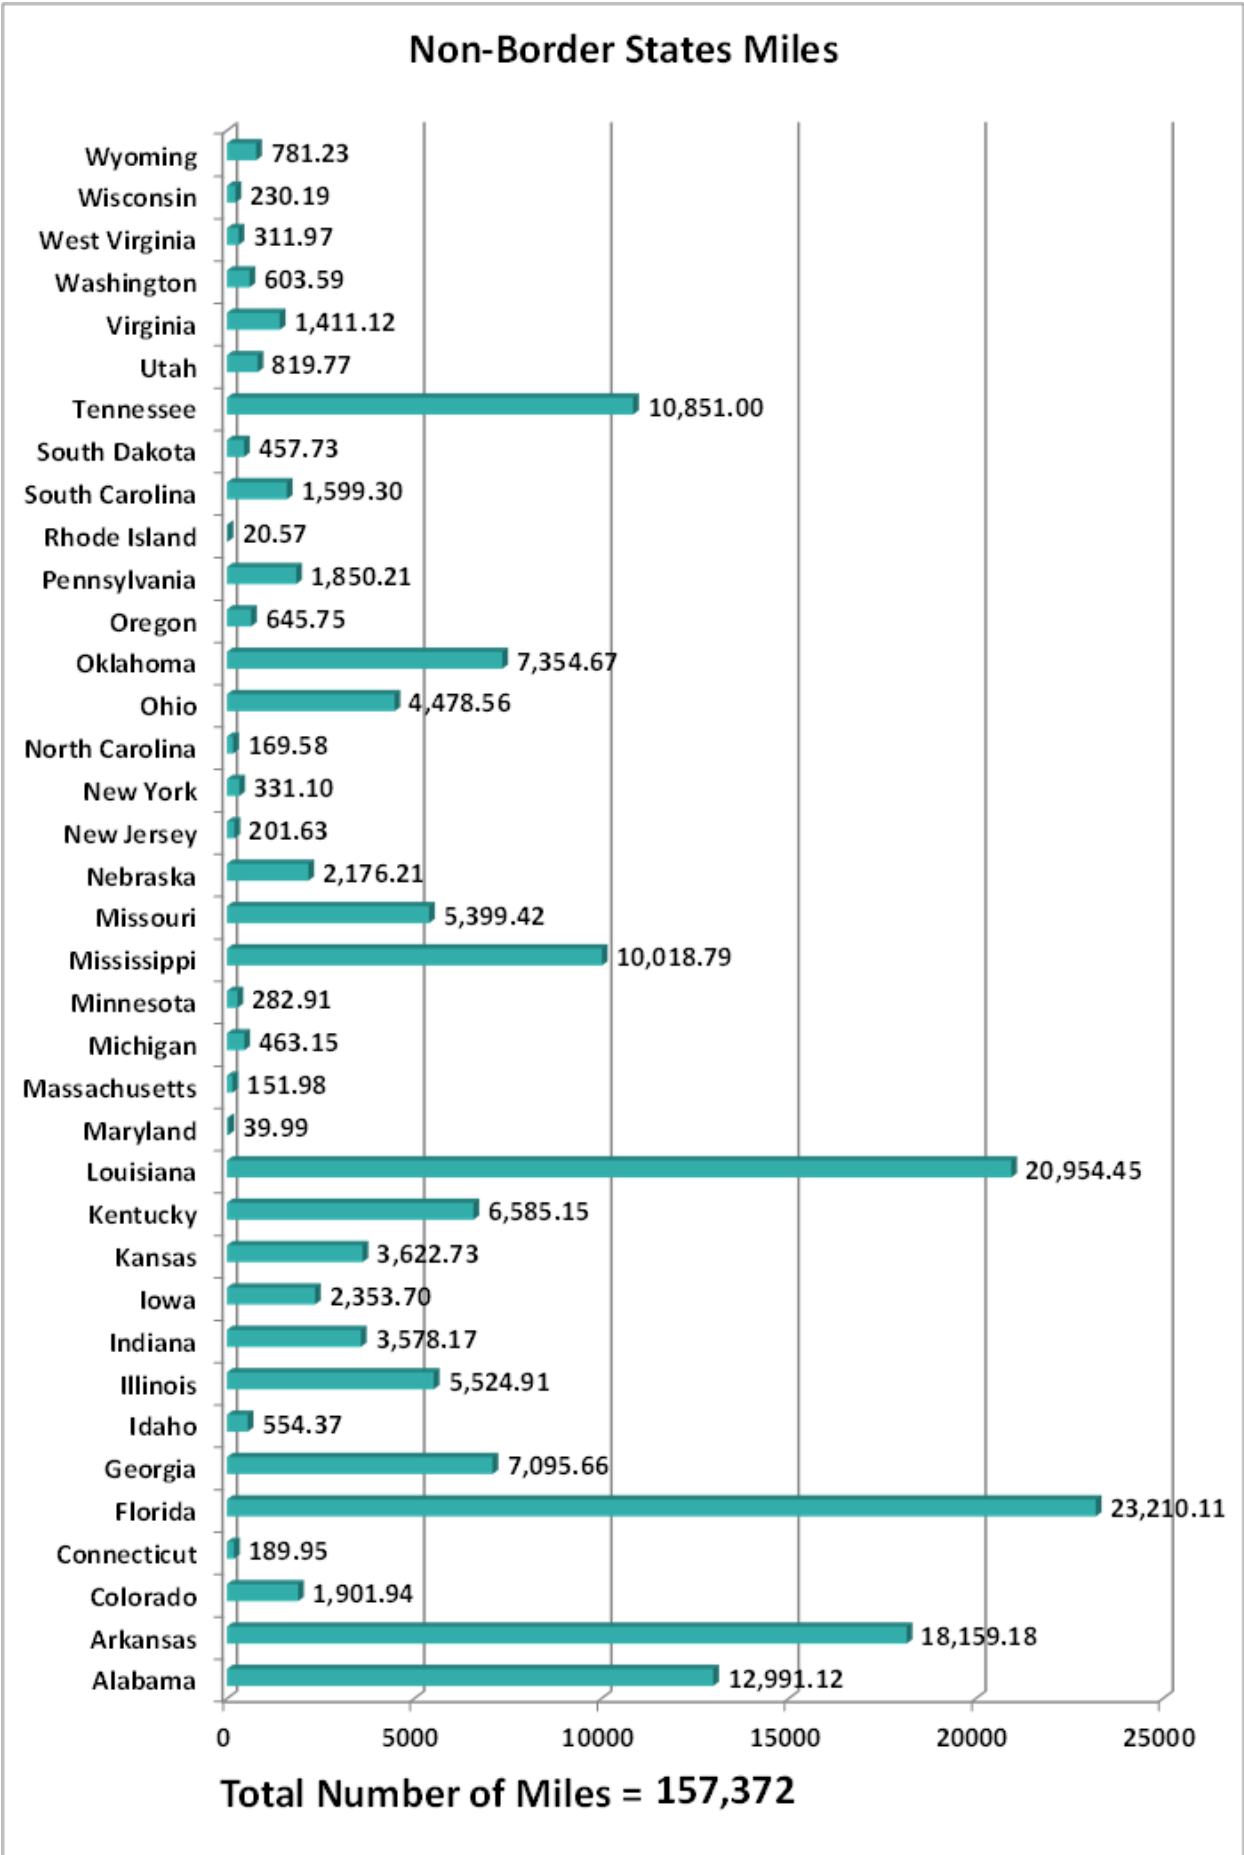

***Aggregate Data thru February 16, 2014**

Carrier Name	Number of Crossings
TRANSPORTES OLYMPIC	223
MOISES ALVAREZ PEREZ	8
BAJA EXPRESS TRANSPORTES SA DE CV	230
TRANSPORTES DEL VALLE DE GUADALUPE SA DE CV	377
SERVICIOS REFRIGERADOS INTERNACIONALES SA DE CV	116
HIGIENICOS Y DESECHABLES DEL BAJIO SA DE CV	9
JOSE GUADALUPE MORALES GUEVARA DBA FLETES MORALES	143
GRUPO BEHR	536
SERVICIOS DE TRANSPORTE INTERNACIONAL Y LOCAL	7569
RAM TRUCKING	5
GCC TRANSPORTE SA DE CV	4532
SERGIO TRISTAN MADONALDO DBA TRISTAN TRANSPORT	60
TRANSPORTATION AND CARGO SOLUTIONS	0
TRANSPORTES MONTEBLANCO	234
Total Number of Crossings	14,042

*Aggregate Data thru February 16, 2014

Southern Border States	Number of Miles
California	283,942.77
Arizona	6,463.00
New Mexico	33,157.03
Texas	450,296.10
Total Southern Border States Miles	773,859

*Aggregate Data thru February 16, 2014

Non- Border States Miles	Number of Miles
Alabama	12,991.12
Arkansas	18,159.18
Colorado	1,901.94
Connecticut	189.95
Florida	23,210.11
Georgia	7,095.66

Non- Border States Miles	Number of Miles
Idaho	554.37
Illinois	5,524.91
Indiana	3,578.17
Iowa	2,353.70
Kansas	3,622.73
Kentucky	6,585.15
Louisiana	20,954.45
Maryland	39.99
Massachusetts	151.98
Michigan	463.15
Minnesota	282.91
Mississippi	10,018.79
Missouri	5,399.42
Nebraska	2,176.21
New Jersey	201.63
New York	331.10
North Carolina	169.58
Ohio	4,478.56
Oklahoma	7,354.67
Oregon	645.75
Pennsylvania	1,850.21
Rhode Island	20.57
South Carolina	1,599.30
South Dakota	457.73
Tennessee	10,851.00
Utah	819.77
Virginia	1,411.12
Washington	603.59
West Virginia	311.97
Wisconsin	230.19
Wyoming	781.23
Total Non-Border States Miles	157,372

*Aggregate Data thru February 16, 2014

Crossings Locations	
Eagle Pass, TX	33
Calexico, CA	4
Colombia	38
Laredo WTB, TX	451
Otay Mesa, CA	8601
Santa Teresa, NM	1722
Tecate, CA	576
Ysleta, TX	2810