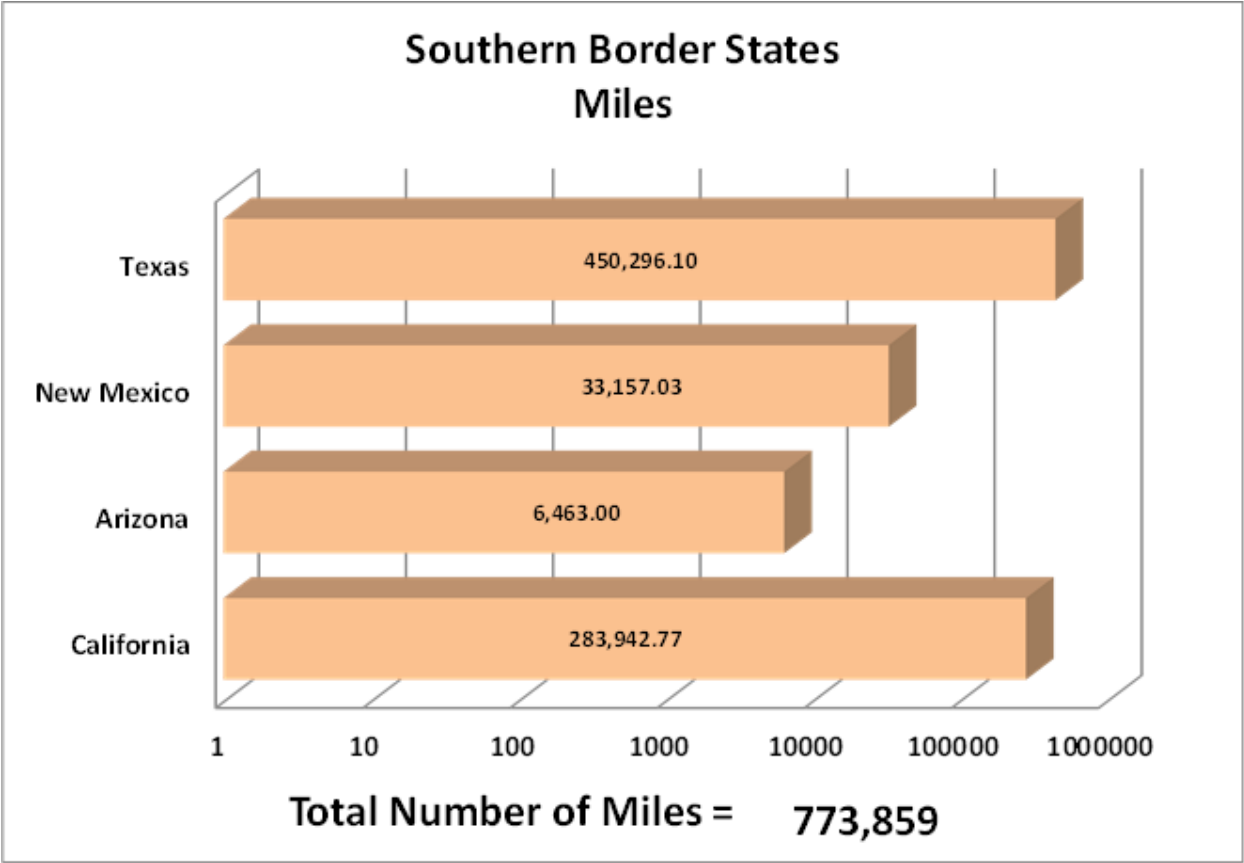

***Aggregate Data thru February 16, 2014**

Carrier Name	Number of Crossings
TRANSPORTES OLYMPIC	223
MOISES ALVAREZ PEREZ	8
BAJA EXPRESS TRANSPORTES SA DE CV	230
TRANSPORTES DEL VALLE DE GUADALUPE SA DE CV	377
SERVICIOS REFRIGERADOS INTERNACIONALES SA DE CV	116
HIGIENICOS Y DESECHABLES DEL BAJIO SA DE CV	9
JOSE GUADALUPE MORALES GUEVARA DBA FLETES MORALES	143
GRUPO BEHR	536
SERVICIOS DE TRANSPORTE INTERNACIONAL Y LOCAL	7569
RAM TRUCKING	5
GCC TRANSPORTE SA DE CV	4532
SERGIO TRISTAN MADONALDO DBA TRISTAN TRANSPORT	60
TRANSPORTATION AND CARGO SOLUTIONS	0
TRANSPORTES MONTEBLANCO	234
Total Number of Crossings	14,042

*Aggregate Data thru February 16, 2014

Southern Border States	Number of Miles
California	283,942.77
Arizona	6,463.00
New Mexico	33,157.03
Texas	450,296.10
Total Southern Border States Miles	773,859

*Aggregate Data thru February 16, 2014

Non- Border States Miles	Number of Miles
Alabama	12,991.12
Arkansas	18,159.18
Colorado	1,901.94
Connecticut	189.95
Florida	23,210.11
Georgia	7,095.66

Non- Border States Miles	Number of Miles
Idaho	554.37
Illinois	5,524.91
Indiana	3,578.17
Iowa	2,353.70
Kansas	3,622.73
Kentucky	6,585.15
Louisiana	20,954.45
Maryland	39.99
Massachusetts	151.98
Michigan	463.15
Minnesota	282.91
Mississippi	10,018.79
Missouri	5,399.42
Nebraska	2,176.21
New Jersey	201.63
New York	331.10
North Carolina	169.58
Ohio	4,478.56
Oklahoma	7,354.67
Oregon	645.75
Pennsylvania	1,850.21
Rhode Island	20.57
South Carolina	1,599.30
South Dakota	457.73
Tennessee	10,851.00
Utah	819.77
Virginia	1,411.12
Washington	603.59
West Virginia	311.97
Wisconsin	230.19
Wyoming	781.23
Total Non-Border States Miles	157,372

*Aggregate Data thru February 16, 2014

Crossings Locations	
Eagle Pass, TX	33
Calexico, CA	4
Colombia	38
Laredo WTB, TX	451
Otay Mesa, CA	8601
Santa Teresa, NM	1722
Tecate, CA	576
Ysleta, TX	2810