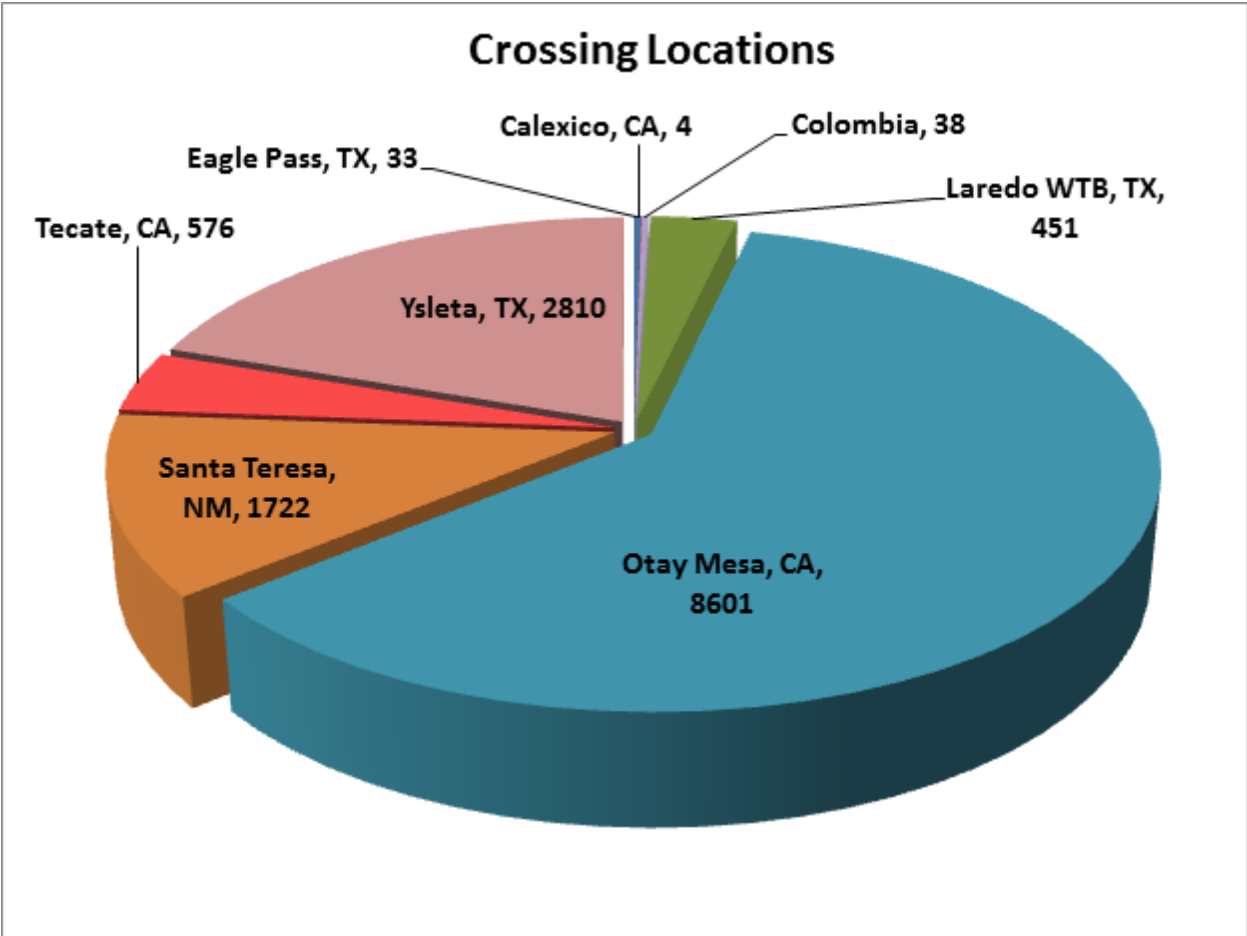

***Aggregate Data thru February 16, 2014**

Carrier Name	Number of Crossings
TRANSPORTES OLYMPIC	223
MOISES ALVAREZ PEREZ	8
BAJA EXPRESS TRANSPORTES SA DE CV	230
TRANSPORTES DEL VALLE DE GUADALUPE SA DE CV	377
SERVICIOS REFRIGERADOS INTERNACIONALES SA DE CV	116
HIGIENICOS Y DESECHABLES DEL BAJIO SA DE CV	9
JOSE GUADALUPE MORALES GUEVARA DBA FLETES MORALES	143
GRUPO BEHR	536
SERVICIOS DE TRANSPORTE INTERNACIONAL Y LOCAL	7569
RAM TRUCKING	5
GCC TRANSPORTE SA DE CV	4532
SERGIO TRISTAN MADONALDO DBA TRISTAN TRANSPORT	60
TRANSPORTATION AND CARGO SOLUTIONS	0
TRANSPORTES MONTEBLANCO	234
Total Number of Crossings	14,042

*Aggregate Data thru February 16, 2014

Southern Border States	Number of Miles
California	283,942.77
Arizona	6,463.00
New Mexico	33,157.03
Texas	450,296.10
Total Southern Border States Miles	773,859

*Aggregate Data thru February 16, 2014

Non- Border States Miles	Number of Miles
Alabama	12,991.12
Arkansas	18,159.18
Colorado	1,901.94
Connecticut	189.95
Florida	23,210.11
Georgia	7,095.66

Non- Border States Miles	Number of Miles
Idaho	554.37
Illinois	5,524.91
Indiana	3,578.17
Iowa	2,353.70
Kansas	3,622.73
Kentucky	6,585.15
Louisiana	20,954.45
Maryland	39.99
Massachusetts	151.98
Michigan	463.15
Minnesota	282.91
Mississippi	10,018.79
Missouri	5,399.42
Nebraska	2,176.21
New Jersey	201.63
New York	331.10
North Carolina	169.58
Ohio	4,478.56
Oklahoma	7,354.67
Oregon	645.75
Pennsylvania	1,850.21
Rhode Island	20.57
South Carolina	1,599.30
South Dakota	457.73
Tennessee	10,851.00
Utah	819.77
Virginia	1,411.12
Washington	603.59
West Virginia	311.97
Wisconsin	230.19
Wyoming	781.23
Total Non-Border States Miles	157,372

*Aggregate Data thru February 16, 2014

Crossings Locations	
Eagle Pass, TX	33
Calexico, CA	4
Colombia	38
Laredo WTB, TX	451
Otay Mesa, CA	8601
Santa Teresa, NM	1722
Tecate, CA	576
Ysleta, TX	2810