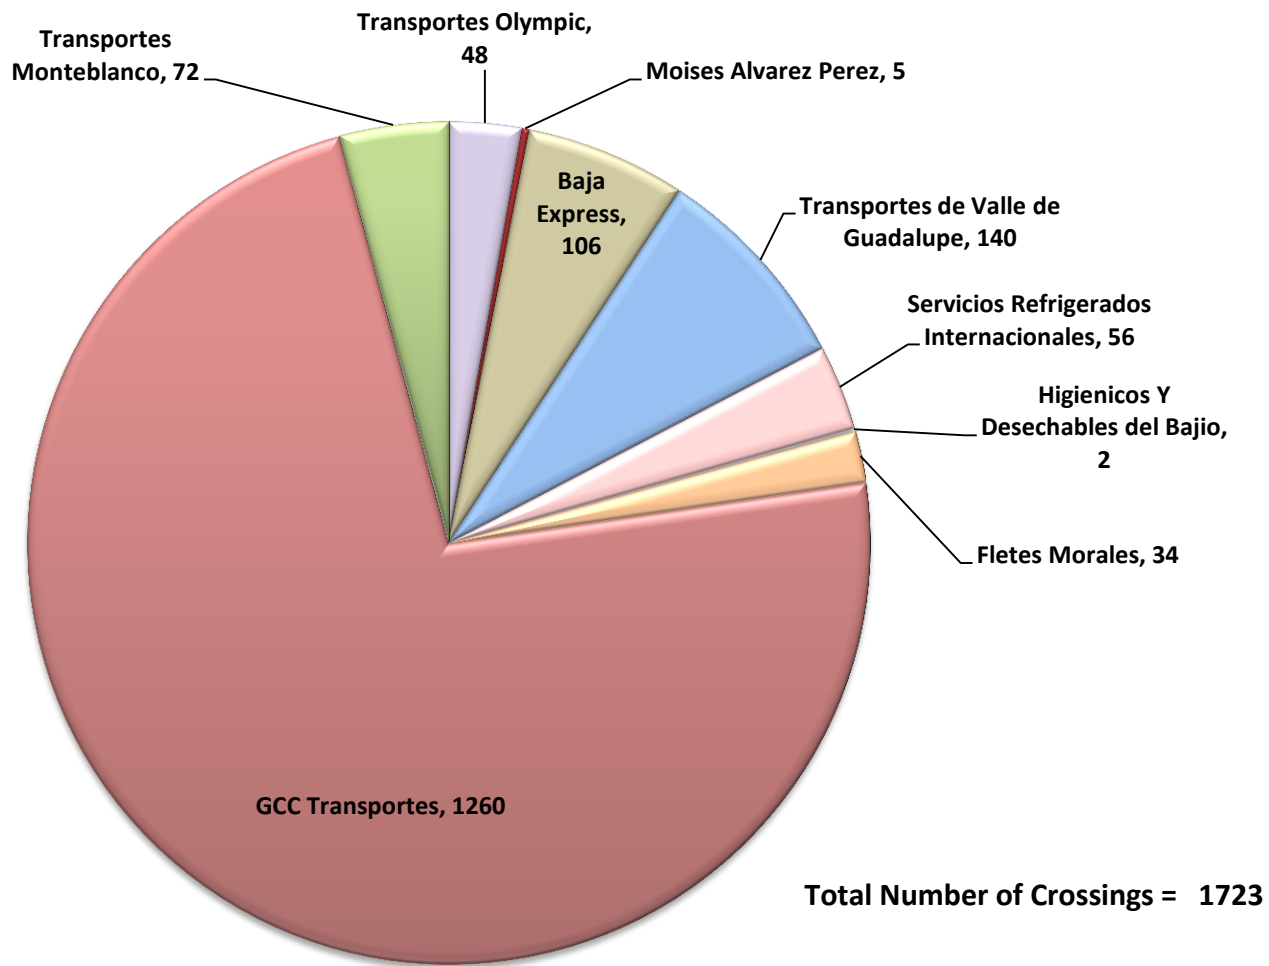

Number of Inspections

*Aggregate Data thru February 17, 2013

Carrier Name	Number of Inspections
TRANSPORTES OLYMPIC	40
MOISES ALVAREZ PEREZ	6
BAJA EXPRESS TRANSPORTES SA DE CV	46
TRANSPORTES DEL VALLE DE GUADALUPE SA DE CV	78
SERVICIOS REFRIGERADOS INTERNACIONALES SA DE CV	21
HIGIENICOS Y DESECHABLES DEL BAJIO SA DE CV	2
JOSE GUADALUPE MORALES GUEVARA DBA FLETES MORALES	31
GCC TRANSPORTE SA DE CV	379
TRANSPORTES MONTEBLANCO	65
Total Number of Inspections	668

Number of Crossings

*Aggregate Data thru February 17, 2013

Carrier Name	Number of Crossings
TRANSPORTES OLYMPIC	48
MOISES ALVAREZ PEREZ	5
BAJA EXPRESS TRANSPORTES SA DE CV	106
TRANSPORTES DEL VALLE DE GUADALUPE SA DE CV	140
SERVICIOS REFRIGERADOS INTERNACIONALES SA DE CV	56
HIGIENICOS Y DESECHABLES DEL BAJIO SA DE CV	2
JOSE GUADALUPE MORALES GUEVARA DBA FLETES MORALES	34
GCC TRANSPORTE SA DE CV	1260
TRANSPORTES MONTEBLANCO	72
Total Number of Inspections	1723

Southern Border States Miles

Total Number of Miles = 206,350

*Aggregate Data thru February 17, 2013

Southern Border States	Number of Miles
Texas	118,381.90
New Mexico	7,150.68
Arizona	411.03
California	80,406.88
Total Number of Miles	206,350

Non-Border States Miles

*Aggregate Data thru February 17, 2013

Non-Border States	Number of Miles
West Virginia	30.60
Virginia	243.15
Tennessee	883.57
South Carolina	1,125.71
Pennsylvania	557.96
Oklahoma	1,412.57
Ohio	290.45
North Carolina	85.02
New Jersey	103.72
Mississippi	4,579.29
Louisiana	10,391.19
Kentucky	737.24
Georgia	4,475.04
Florida	10,664.27
Arkansas	2,181.31
Alabama	6,293.23
Total Number of Miles	44,054