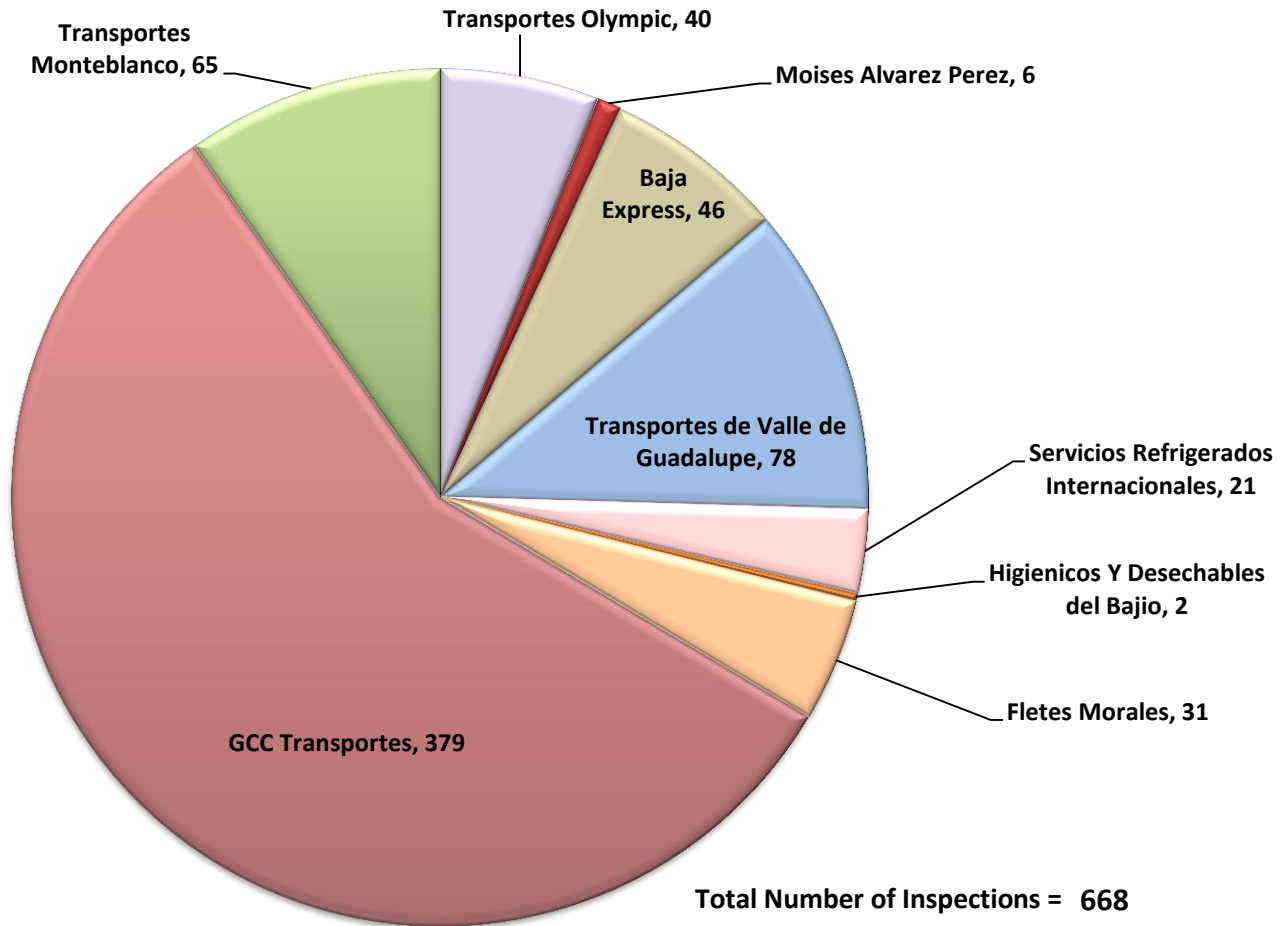

Number of Inspections

*Aggregate Data thru February 17, 2013

Carrier Name	Number of Inspections
TRANSPORTES OLYMPIC	40
MOISES ALVAREZ PEREZ	6
BAJA EXPRESS TRANSPORTES SA DE CV	46
TRANSPORTES DEL VALLE DE GUADALUPE SA DE CV	78
SERVICIOS REFRIGERADOS INTERNACIONALES SA DE CV	21
HIGIENICOS Y DESECHABLES DEL BAJIO SA DE CV	2
JOSE GUADALUPE MORALES GUEVARA DBA FLETES MORALES	31
GCC TRANSPORTE SA DE CV	379
TRANSPORTES MONTEBLANCO	65
Total Number of Inspections	668

Number of Crossings

*Aggregate Data thru February 17, 2013

Carrier Name	Number of Crossings
TRANSPORTES OLYMPIC	48
MOISES ALVAREZ PEREZ	5
BAJA EXPRESS TRANSPORTES SA DE CV	106
TRANSPORTES DEL VALLE DE GUADALUPE SA DE CV	140
SERVICIOS REFRIGERADOS INTERNACIONALES SA DE CV	56
HIGIENICOS Y DESECHABLES DEL BAJIO SA DE CV	2
JOSE GUADALUPE MORALES GUEVARA DBA FLETES MORALES	34
GCC TRANSPORTE SA DE CV	1260
TRANSPORTES MONTEBLANCO	72
Total Number of Inspections	1723

Southern Border States Miles

Total Number of Miles = 206,350

*Aggregate Data thru February 17, 2013

Southern Border States	Number of Miles
Texas	118,381.90
New Mexico	7,150.68
Arizona	411.03
California	80,406.88
Total Number of Miles	206,350

Non-Border States Miles

*Aggregate Data thru February 17, 2013

Non-Border States	Number of Miles
West Virginia	30.60
Virginia	243.15
Tennessee	883.57
South Carolina	1,125.71
Pennsylvania	557.96
Oklahoma	1,412.57
Ohio	290.45
North Carolina	85.02
New Jersey	103.72
Mississippi	4,579.29
Louisiana	10,391.19
Kentucky	737.24
Georgia	4,475.04
Florida	10,664.27
Arkansas	2,181.31
Alabama	6,293.23
Total Number of Miles	44,054