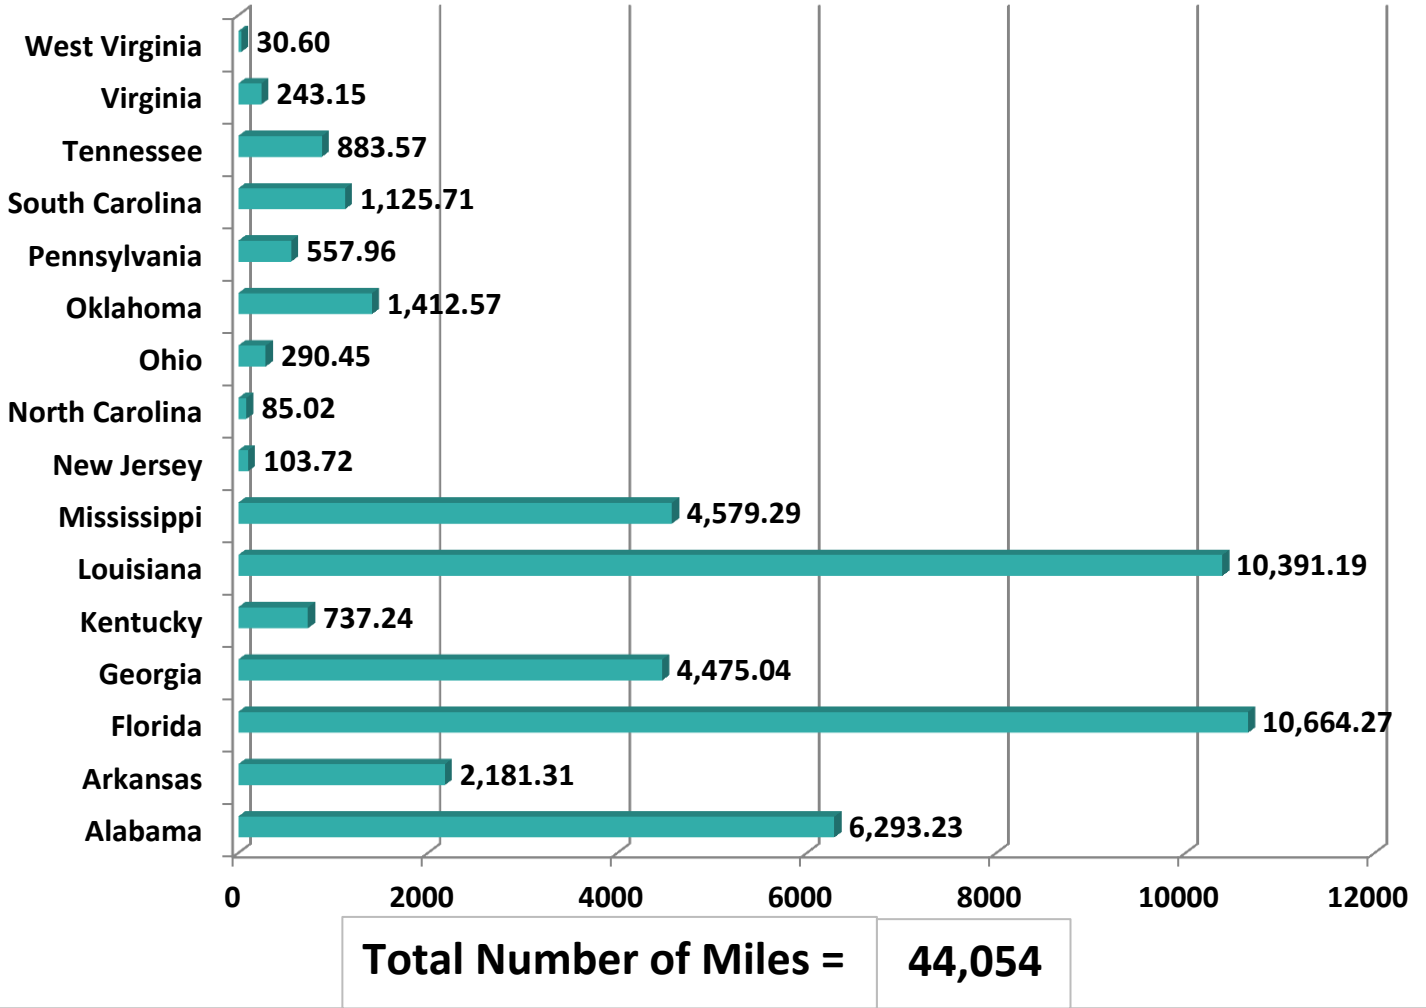

Number of Crossings

*Aggregate Data thru February 17, 2013

Carrier Name	Number of Crossings
TRANSPORTES OLYMPIC	48
MOISES ALVAREZ PEREZ	5
BAJA EXPRESS TRANSPORTES SA DE CV	106
TRANSPORTES DEL VALLE DE GUADALUPE SA DE CV	140
SERVICIOS REFRIGERADOS INTERNACIONALES SA DE CV	56
HIGIENICOS Y DESECHABLES DEL BAJIO SA DE CV	2
JOSE GUADALUPE MORALES GUEVARA DBA FLETES MORALES	34
GCC TRANSPORTE SA DE CV	1260
TRANSPORTES MONTEBLANCO	72
Total Number of Inspections	1723

Southern Border States Miles

Total Number of Miles = 206,350

*Aggregate Data thru February 17, 2013

Southern Border States	Number of Miles
Texas	118,381.90
New Mexico	7,150.68
Arizona	411.03
California	80,406.88
Total Number of Miles	206,350

Non-Border States Miles

*Aggregate Data thru February 17, 2013

Non-Border States	Number of Miles
West Virginia	30.60
Virginia	243.15
Tennessee	883.57
South Carolina	1,125.71
Pennsylvania	557.96
Oklahoma	1,412.57
Ohio	290.45
North Carolina	85.02
New Jersey	103.72
Mississippi	4,579.29
Louisiana	10,391.19
Kentucky	737.24
Georgia	4,475.04
Florida	10,664.27
Arkansas	2,181.31
Alabama	6,293.23
Total Number of Miles	44,054

Crossing Locations

*Aggregate Data thru February 17, 2013

Crossing Locations	Number
Tecate, CA	139
Calexico, CA	4
Eagle Pass, TX	24
Laredo WTB, TX	95
Otay Mesa, CA	200
Ysleta, TX	809
Santa Teresa, NM	451
Columbia, TX	1