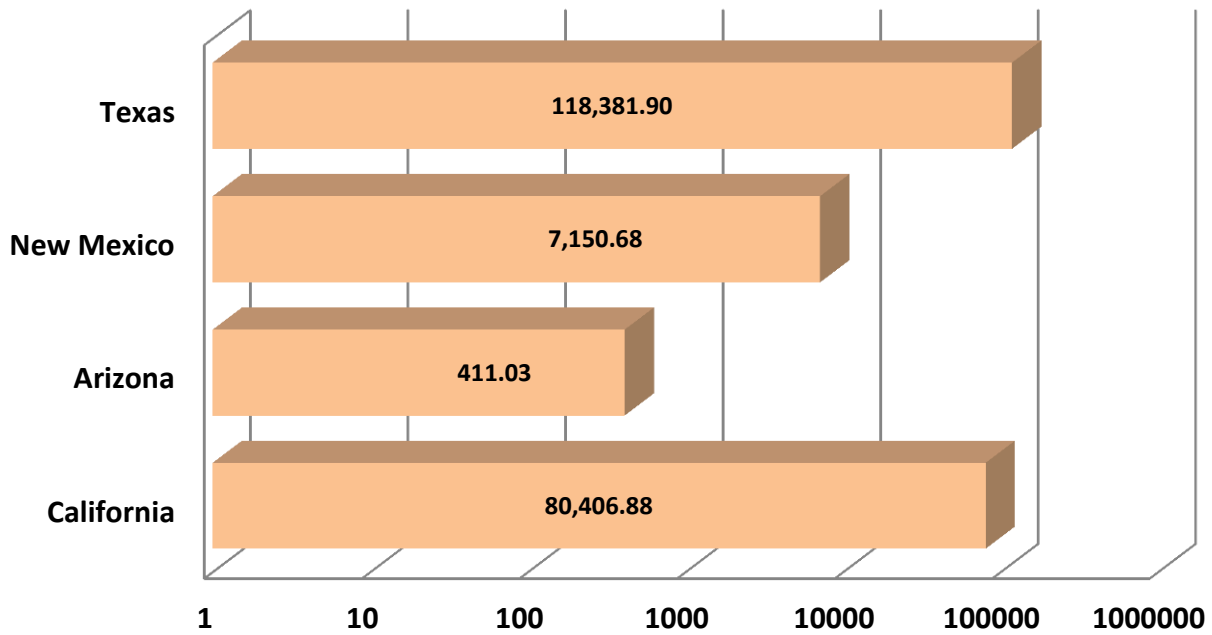

Number of Inspections

*Aggregate Data thru February 17, 2013

Carrier Name	Number of Inspections
TRANSPORTES OLYMPIC	40
MOISES ALVAREZ PEREZ	6
BAJA EXPRESS TRANSPORTES SA DE CV	46
TRANSPORTES DEL VALLE DE GUADALUPE SA DE CV	78
SERVICIOS REFRIGERADOS INTERNACIONALES SA DE CV	21
HIGIENICOS Y DESECHABLES DEL BAJIO SA DE CV	2
JOSE GUADALUPE MORALES GUEVARA DBA FLETES MORALES	31
GCC TRANSPORTE SA DE CV	379
TRANSPORTES MONTEBLANCO	65
Total Number of Inspections	668

Number of Crossings

*Aggregate Data thru February 17, 2013

Carrier Name	Number of Crossings
TRANSPORTES OLYMPIC	48
MOISES ALVAREZ PEREZ	5
BAJA EXPRESS TRANSPORTES SA DE CV	106
TRANSPORTES DEL VALLE DE GUADALUPE SA DE CV	140
SERVICIOS REFRIGERADOS INTERNACIONALES SA DE CV	56
HIGIENICOS Y DESECHABLES DEL BAJIO SA DE CV	2
JOSE GUADALUPE MORALES GUEVARA DBA FLETES MORALES	34
GCC TRANSPORTE SA DE CV	1260
TRANSPORTES MONTEBLANCO	72
Total Number of Inspections	1723

Southern Border States Miles

Total Number of Miles = 206,350

*Aggregate Data thru February 17, 2013

Southern Border States	Number of Miles
Texas	118,381.90
New Mexico	7,150.68
Arizona	411.03
California	80,406.88
Total Number of Miles	206,350

Non-Border States Miles

*Aggregate Data thru February 17, 2013

Non-Border States	Number of Miles
West Virginia	30.60
Virginia	243.15
Tennessee	883.57
South Carolina	1,125.71
Pennsylvania	557.96
Oklahoma	1,412.57
Ohio	290.45
North Carolina	85.02
New Jersey	103.72
Mississippi	4,579.29
Louisiana	10,391.19
Kentucky	737.24
Georgia	4,475.04
Florida	10,664.27
Arkansas	2,181.31
Alabama	6,293.23
Total Number of Miles	44,054