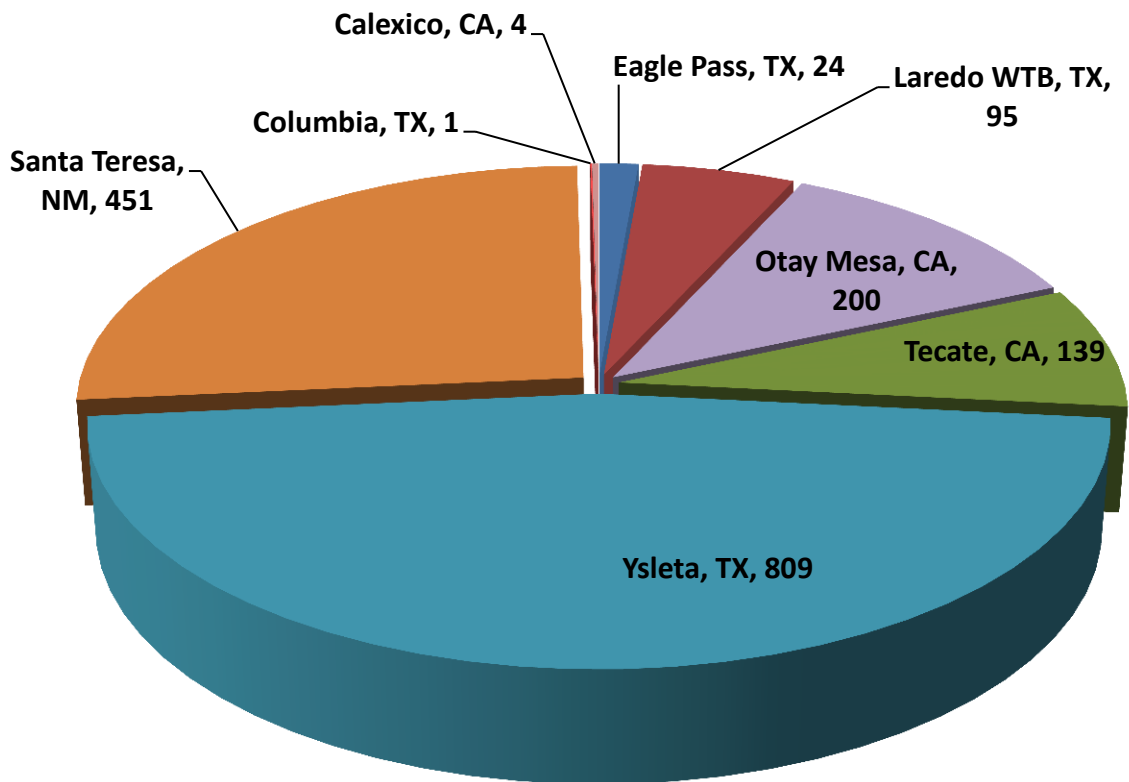

Number of Crossings

*Aggregate Data thru February 17, 2013

Carrier Name	Number of Crossings
TRANSPORTES OLYMPIC	48
MOISES ALVAREZ PEREZ	5
BAJA EXPRESS TRANSPORTES SA DE CV	106
TRANSPORTES DEL VALLE DE GUADALUPE SA DE CV	140
SERVICIOS REFRIGERADOS INTERNACIONALES SA DE CV	56
HIGIENICOS Y DESECHABLES DEL BAJIO SA DE CV	2
JOSE GUADALUPE MORALES GUEVARA DBA FLETES MORALES	34
GCC TRANSPORTE SA DE CV	1260
TRANSPORTES MONTEBLANCO	72
Total Number of Inspections	1723

Southern Border States Miles

Total Number of Miles = 206,350

*Aggregate Data thru February 17, 2013

Southern Border States	Number of Miles
Texas	118,381.90
New Mexico	7,150.68
Arizona	411.03
California	80,406.88
Total Number of Miles	206,350

Non-Border States Miles

*Aggregate Data thru February 17, 2013

Non-Border States	Number of Miles
West Virginia	30.60
Virginia	243.15
Tennessee	883.57
South Carolina	1,125.71
Pennsylvania	557.96
Oklahoma	1,412.57
Ohio	290.45
North Carolina	85.02
New Jersey	103.72
Mississippi	4,579.29
Louisiana	10,391.19
Kentucky	737.24
Georgia	4,475.04
Florida	10,664.27
Arkansas	2,181.31
Alabama	6,293.23
Total Number of Miles	44,054

Crossing Locations

*Aggregate Data thru February 17, 2013

Crossing Locations	Number
Tecate, CA	139
Calexico, CA	4
Eagle Pass, TX	24
Laredo WTB, TX	95
Otay Mesa, CA	200
Ysleta, TX	809
Santa Teresa, NM	451
Columbia, TX	1