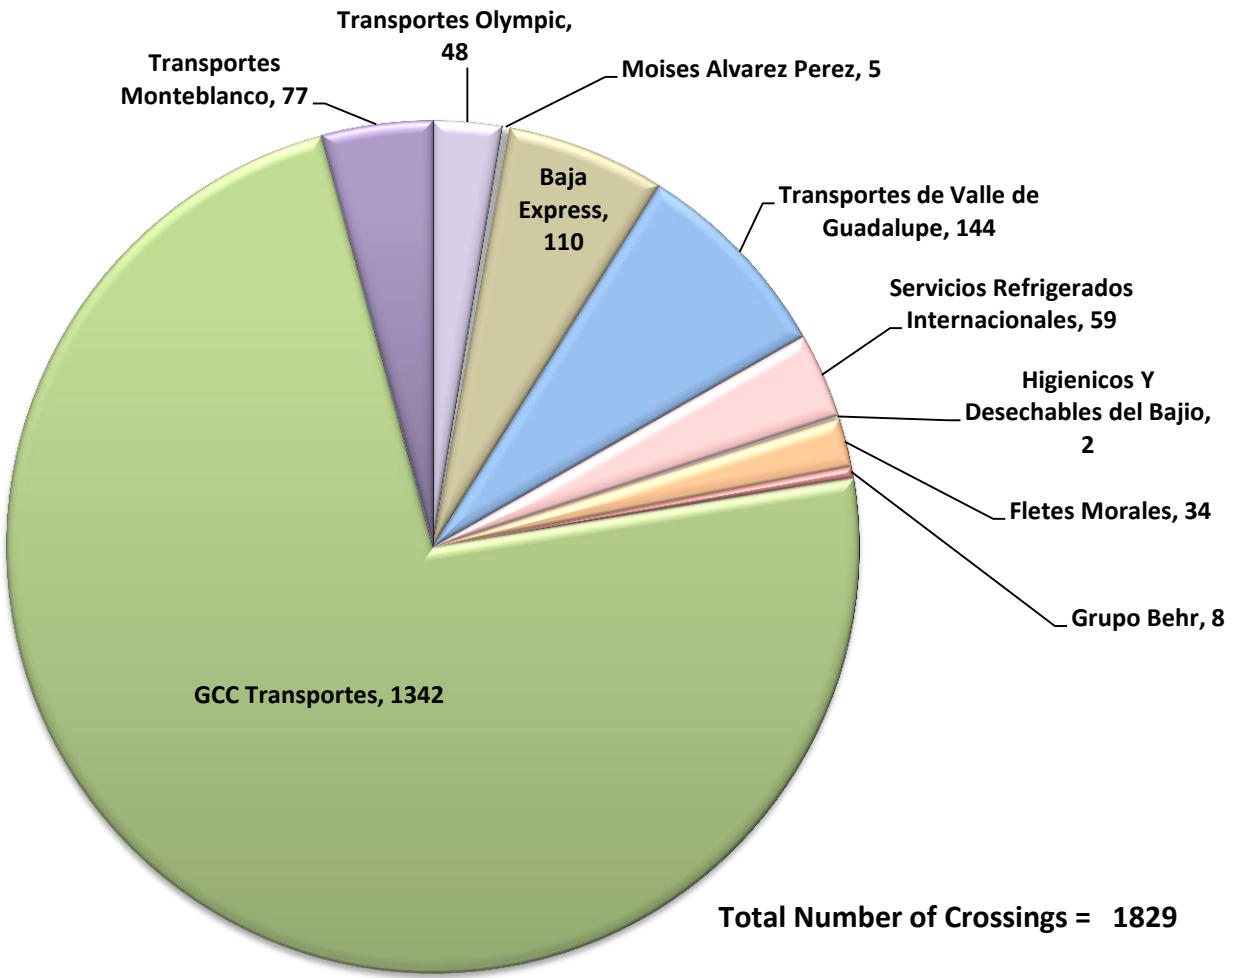

Number of Inspections

*Aggregate Data thru February 24, 2013

Carrier Name	Number of Inspections
TRANSPORTES OLYMPIC	40
MOISES ALVAREZ PEREZ	6
BAJA EXPRESS TRANSPORTES SA DE CV	46
TRANSPORTES DEL VALLE DE GUADALUPE SA DE CV	78
SERVICIOS REFRIGERADOS INTERNACIONALES SA DE CV	21
HIGIENICOS Y DESECHABLES DEL BAJIO SA DE CV	2
JOSE GUADALUPE MORALES GUEVARA DBA FLETES MORALES	31
GRUPO BEHR	3
GCC TRANSPORTE SA DE CV	398
TRANSPORTES MONTEBLANCO	69
Total Number of Inspections	694

Number of Crossings

*Aggregate Data thru February 24, 2013

Carrier Name	Number of Crossings
TRANSPORTES OLYMPIC	48
MOISES ALVAREZ PEREZ	5
BAJA EXPRESS TRANSPORTES SA DE CV	110
TRANSPORTES DEL VALLE DE GUADALUPE SA DE CV	144
SERVICIOS REFRIGERADOS INTERNACIONALES SA DE CV	59
HIGIENICOS Y DESECHABLES DEL BAJIO SA DE CV	2
JOSE GUADALUPE MORALES GUEVARA DBA FLETES MORALES	34
GRUPO BEHR	8
GCC TRANSPORTE SA DE CV	1342
TRANSPORTES MONTEBLANCO	77
Total Number of Inspections	1829

Southern Border States Miles

Total Number of Miles = 211,322

*Aggregate Data thru February 24, 2013

Southern Border States	Number of Miles
Texas	120,546.69
New Mexico	7,548.93
Arizona	411.03
California	82,815
Total Number of Miles	211,322

Non-Border States Miles

*Aggregate Data thru February 24, 2013

Non-Border States	Number of Miles
West Virginia	30.60
Virginia	243.15
Tennessee	883.57
South Carolina	1,125.71
Pennsylvania	557.96
Oklahoma	1,412.57
Ohio	290.45
North Carolina	85.02
New Jersey	103.72
Mississippi	4,579.29
Louisiana	10,391.19
Kentucky	737.24
Georgia	4,475.04
Florida	10,664.27
Arkansas	2,181.31
Alabama	6,293.23
Total Number of Miles	44,054