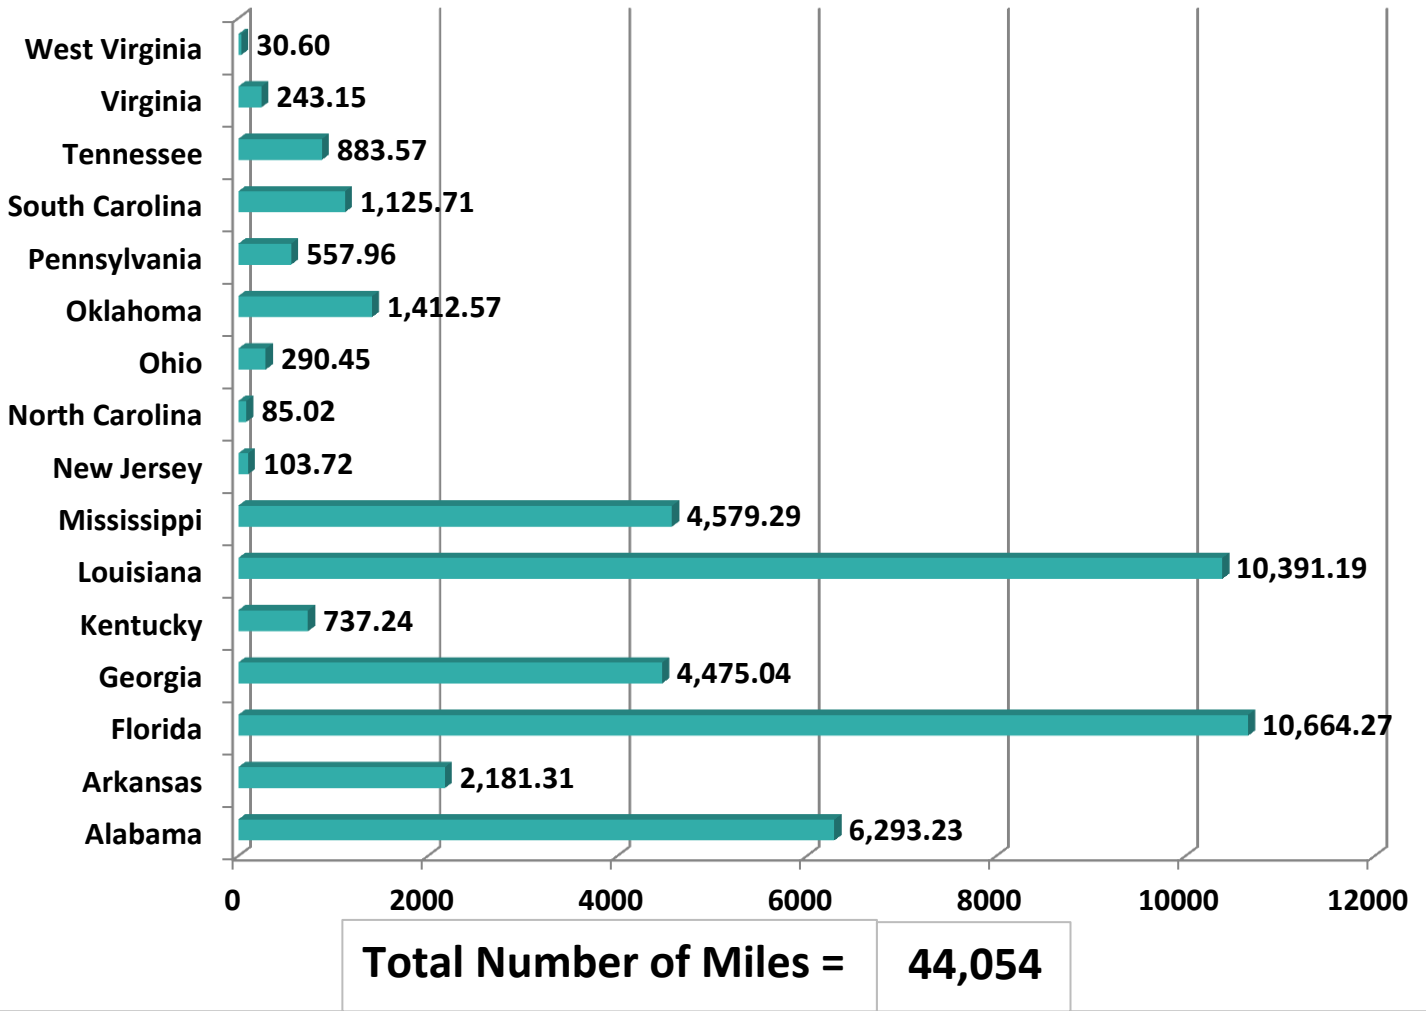

Number of Crossings

*Aggregate Data thru February 24, 2013

Carrier Name	Number of Crossings
TRANSPORTES OLYMPIC	48
MOISES ALVAREZ PEREZ	5
BAJA EXPRESS TRANSPORTES SA DE CV	110
TRANSPORTES DEL VALLE DE GUADALUPE SA DE CV	144
SERVICIOS REFRIGERADOS INTERNACIONALES SA DE CV	59
HIGIENICOS Y DESECHABLES DEL BAJIO SA DE CV	2
JOSE GUADALUPE MORALES GUEVARA DBA FLETES MORALES	34
GRUPO BEHR	8
GCC TRANSPORTE SA DE CV	1342
TRANSPORTES MONTEBLANCO	77
Total Number of Inspections	1829

Southern Border States Miles

Total Number of Miles = 211,322

*Aggregate Data thru February 24, 2013

Southern Border States	Number of Miles
Texas	120,546.69
New Mexico	7,548.93
Arizona	411.03
California	82,815
Total Number of Miles	211,322

Non-Border States Miles

*Aggregate Data thru February 24, 2013

Non-Border States	Number of Miles
West Virginia	30.60
Virginia	243.15
Tennessee	883.57
South Carolina	1,125.71
Pennsylvania	557.96
Oklahoma	1,412.57
Ohio	290.45
North Carolina	85.02
New Jersey	103.72
Mississippi	4,579.29
Louisiana	10,391.19
Kentucky	737.24
Georgia	4,475.04
Florida	10,664.27
Arkansas	2,181.31
Alabama	6,293.23
Total Number of Miles	44,054

Crossing Locations

*Aggregate Data thru February 24, 2013

Crossing Locations	Number
Tecate, CA	143
Calexico, CA	4
Eagle Pass, TX	24
Laredo WTB, TX	100
Otay Mesa, CA	215
Ysleta, TX	859
Santa Teresa, NM	483
Columbia, TX	1