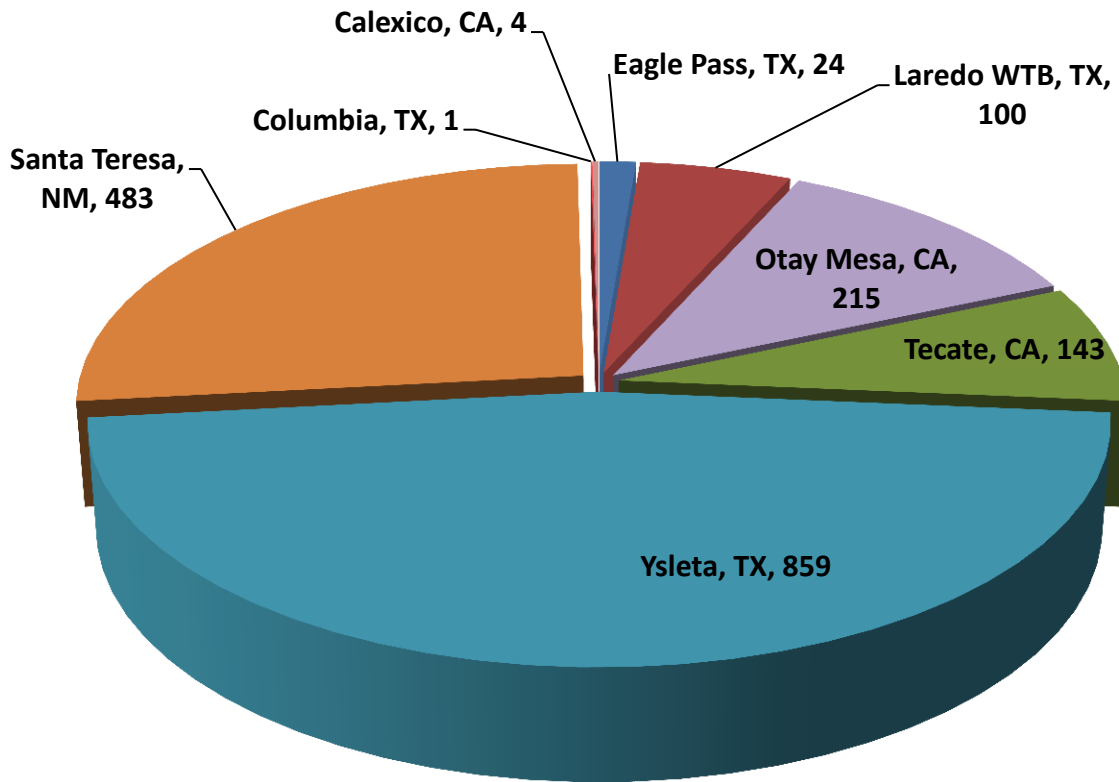

Number of Crossings

*Aggregate Data thru February 24, 2013

Carrier Name	Number of Crossings
TRANSPORTES OLYMPIC	48
MOISES ALVAREZ PEREZ	5
BAJA EXPRESS TRANSPORTES SA DE CV	110
TRANSPORTES DEL VALLE DE GUADALUPE SA DE CV	144
SERVICIOS REFRIGERADOS INTERNACIONALES SA DE CV	59
HIGIENICOS Y DESECHABLES DEL BAJIO SA DE CV	2
JOSE GUADALUPE MORALES GUEVARA DBA FLETES MORALES	34
GRUPO BEHR	8
GCC TRANSPORTE SA DE CV	1342
TRANSPORTES MONTEBLANCO	77
Total Number of Inspections	1829

Southern Border States Miles

Total Number of Miles = 211,322

*Aggregate Data thru February 24, 2013

Southern Border States	Number of Miles
Texas	120,546.69
New Mexico	7,548.93
Arizona	411.03
California	82,815
Total Number of Miles	211,322

Non-Border States Miles

*Aggregate Data thru February 24, 2013

Non-Border States	Number of Miles
West Virginia	30.60
Virginia	243.15
Tennessee	883.57
South Carolina	1,125.71
Pennsylvania	557.96
Oklahoma	1,412.57
Ohio	290.45
North Carolina	85.02
New Jersey	103.72
Mississippi	4,579.29
Louisiana	10,391.19
Kentucky	737.24
Georgia	4,475.04
Florida	10,664.27
Arkansas	2,181.31
Alabama	6,293.23
Total Number of Miles	44,054

Crossing Locations

*Aggregate Data thru February 24, 2013

Crossing Locations	Number
Tecate, CA	143
Calexico, CA	4
Eagle Pass, TX	24
Laredo WTB, TX	100
Otay Mesa, CA	215
Ysleta, TX	859
Santa Teresa, NM	483
Columbia, TX	1