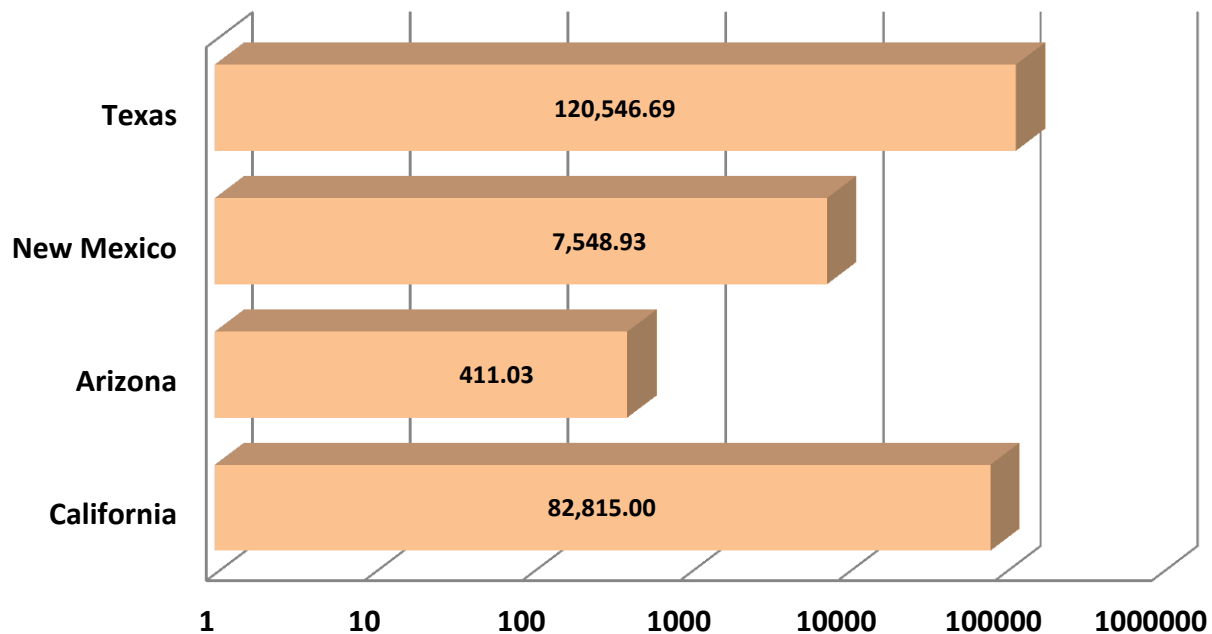

Number of Inspections

*Aggregate Data thru February 24, 2013

Carrier Name	Number of Inspections
TRANSPORTES OLYMPIC	40
MOISES ALVAREZ PEREZ	6
BAJA EXPRESS TRANSPORTES SA DE CV	46
TRANSPORTES DEL VALLE DE GUADALUPE SA DE CV	78
SERVICIOS REFRIGERADOS INTERNACIONALES SA DE CV	21
HIGIENICOS Y DESECHABLES DEL BAJIO SA DE CV	2
JOSE GUADALUPE MORALES GUEVARA DBA FLETES MORALES	31
GRUPO BEHR	3
GCC TRANSPORTE SA DE CV	398
TRANSPORTES MONTEBLANCO	69
Total Number of Inspections	694

Number of Crossings

*Aggregate Data thru February 24, 2013

Carrier Name	Number of Crossings
TRANSPORTES OLYMPIC	48
MOISES ALVAREZ PEREZ	5
BAJA EXPRESS TRANSPORTES SA DE CV	110
TRANSPORTES DEL VALLE DE GUADALUPE SA DE CV	144
SERVICIOS REFRIGERADOS INTERNACIONALES SA DE CV	59
HIGIENICOS Y DESECHABLES DEL BAJIO SA DE CV	2
JOSE GUADALUPE MORALES GUEVARA DBA FLETES MORALES	34
GRUPO BEHR	8
GCC TRANSPORTE SA DE CV	1342
TRANSPORTES MONTEBLANCO	77
Total Number of Inspections	1829

Southern Border States Miles

Total Number of Miles = 211,322

*Aggregate Data thru February 24, 2013

Southern Border States	Number of Miles
Texas	120,546.69
New Mexico	7,548.93
Arizona	411.03
California	82,815
Total Number of Miles	211,322

Non-Border States Miles

*Aggregate Data thru February 24, 2013

Non-Border States	Number of Miles
West Virginia	30.60
Virginia	243.15
Tennessee	883.57
South Carolina	1,125.71
Pennsylvania	557.96
Oklahoma	1,412.57
Ohio	290.45
North Carolina	85.02
New Jersey	103.72
Mississippi	4,579.29
Louisiana	10,391.19
Kentucky	737.24
Georgia	4,475.04
Florida	10,664.27
Arkansas	2,181.31
Alabama	6,293.23
Total Number of Miles	44,054