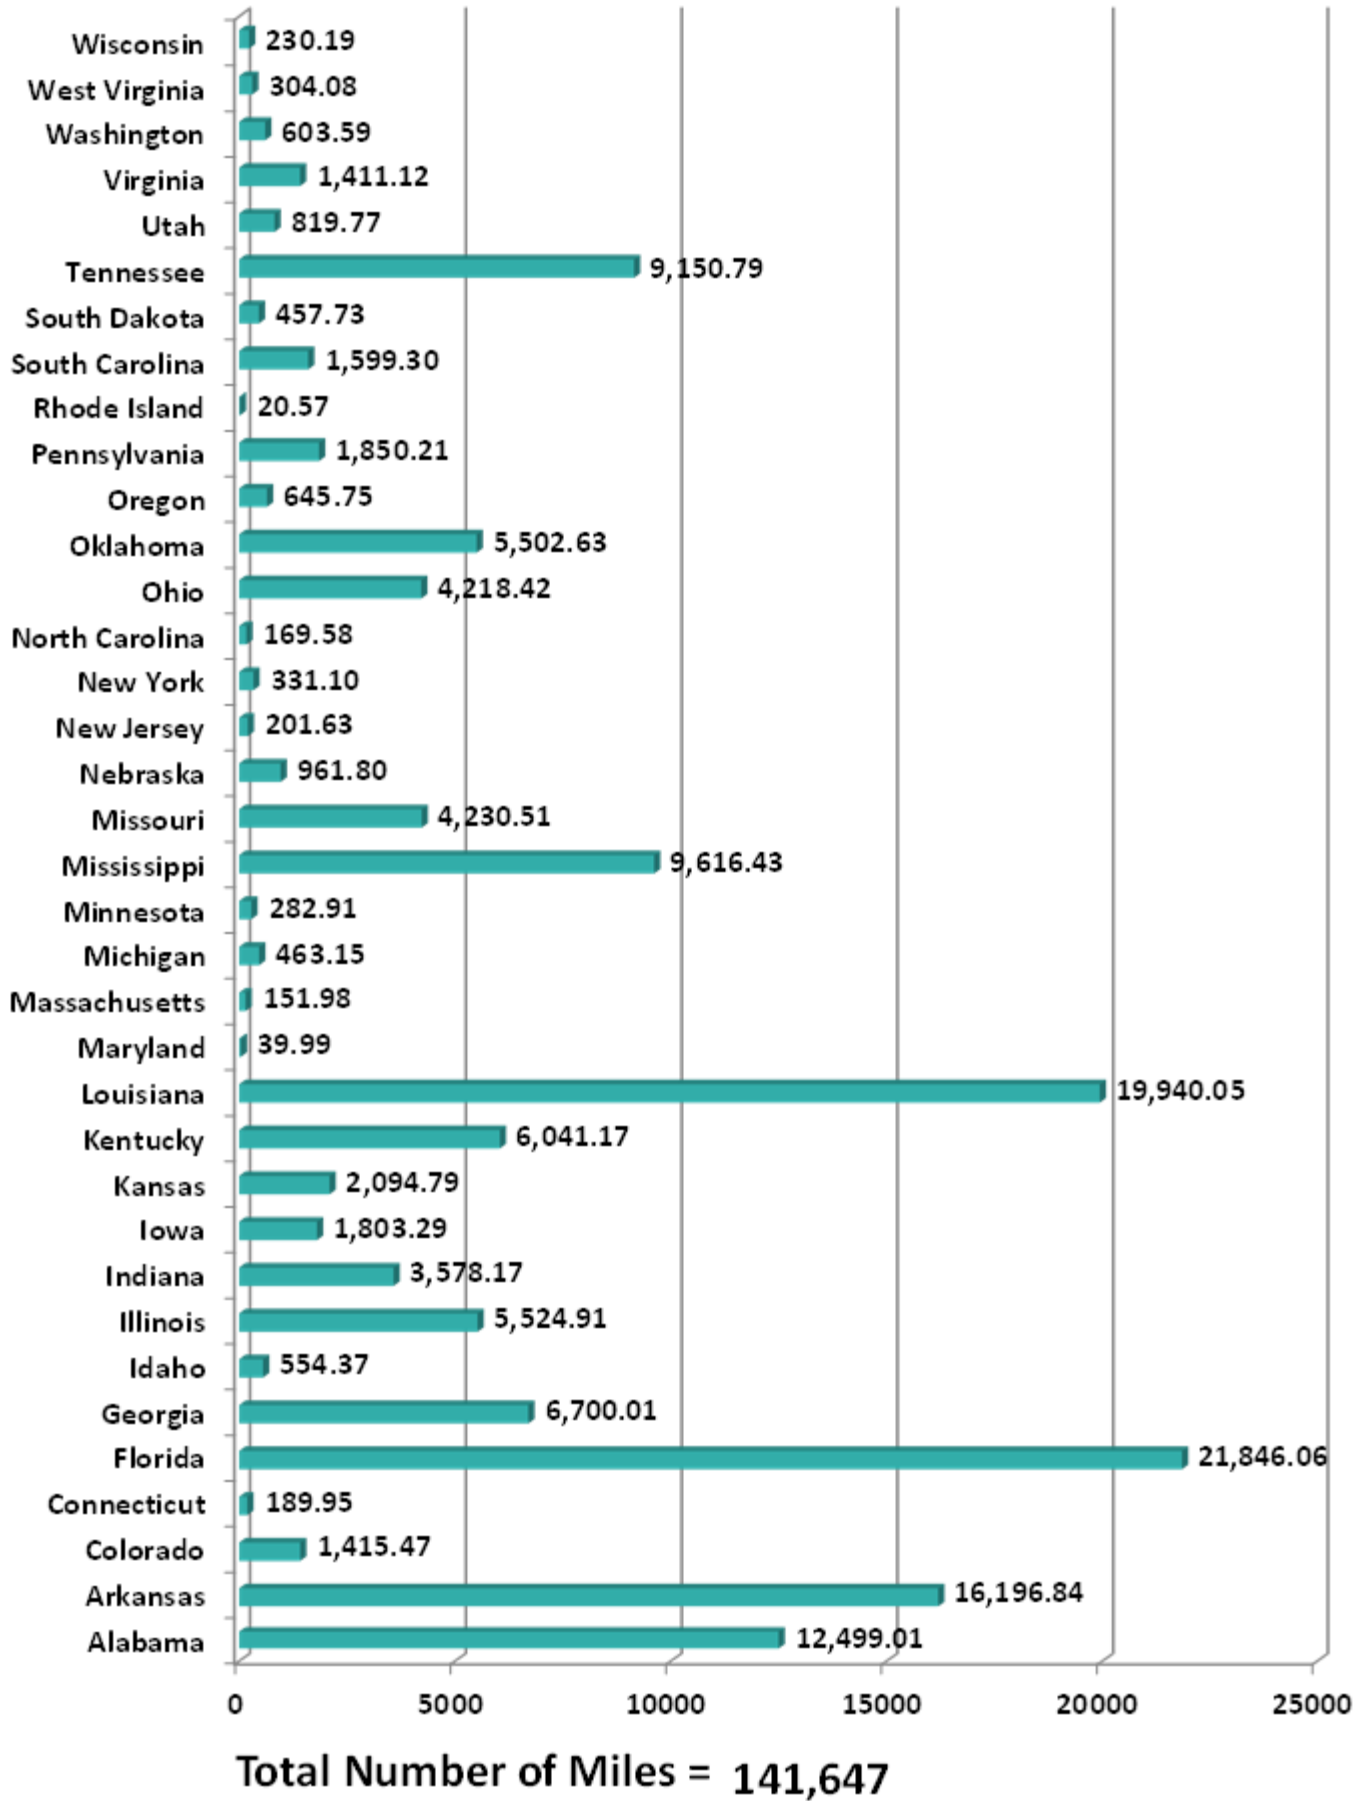

***Aggregate Data thru January 5, 2014**

Carrier Name	Number of Crossings
TRANSPORTES OLYMPIC	198
MOISES ALVAREZ PEREZ	8
BAJA EXPRESS TRANSPORTES SA DE CV	219
TRANSPORTES DEL VALLE DE GUADALUPE SA DE CV	348
SERVICIOS REFRIGERADOS INTERNACIONALES SA DE CV	116
HIGIENICOS Y DESECHABLES DEL BAJIO SA DE CV	9
JOSE GUADALUPE MORALES GUEVARA DBA FLETES MORALES	125
GRUPO BEHR	490
SERVICIOS DE TRANSPORTE INTERNACIONAL Y LOCAL	5158
RAM TRUCKING	5
GCC TRANSPORTE SA DE CV	4310
SERGIO TRISTAN MADONALDO DBA TRISTAN TRANSPORT	60
TRANSPORTATION AND CARGO SOLUTIONS	0
TRANSPORTES MONTEBLANCO	207
Total Number of Crossings	11,253

*Aggregate Data thru January 5, 2014

Southern Border States	Number of Miles
California	259,202.07
Arizona	6,463.00
New Mexico	31,482.80
Texas	399,675.83
Total Southern Border States Miles	696,824

Non-Border States Miles

*Aggregate Data thru January 5, 2014

Non- Border States Miles	Number of Miles
Alabama	12,499.01
Arkansas	16,196.84
Colorado	1,415.47
Connecticut	189.95
Florida	21,846.06
Georgia	6,700.01
Idaho	554.37
Illinois	5,524.91
Indiana	3,578.17

Non- Border States Miles	Number of Miles
Iowa	1,803.29
Kansas	2,094.79
Kentucky	6,041.17
Louisiana	19,940.05
Maryland	39.99
Massachusetts	151.98
Michigan	463.15
Minnesota	282.91
Mississippi	9,616.43
Missouri	4,230.51
Nebraska	961.80
New Jersey	201.63
New York	331.10
North Carolina	169.58
Ohio	4,218.42
Oklahoma	5,502.63
Oregon	645.75
Pennsylvania	1,850.21
Rhode Island	20.57
South Carolina	1,599.30
South Dakota	457.73
Tennessee	9,150.79
Utah	819.77
Virginia	1,411.12
Washington	603.59
West Virginia	304.08
Wisconsin	230.19
Total Non-Border States Miles	141,647