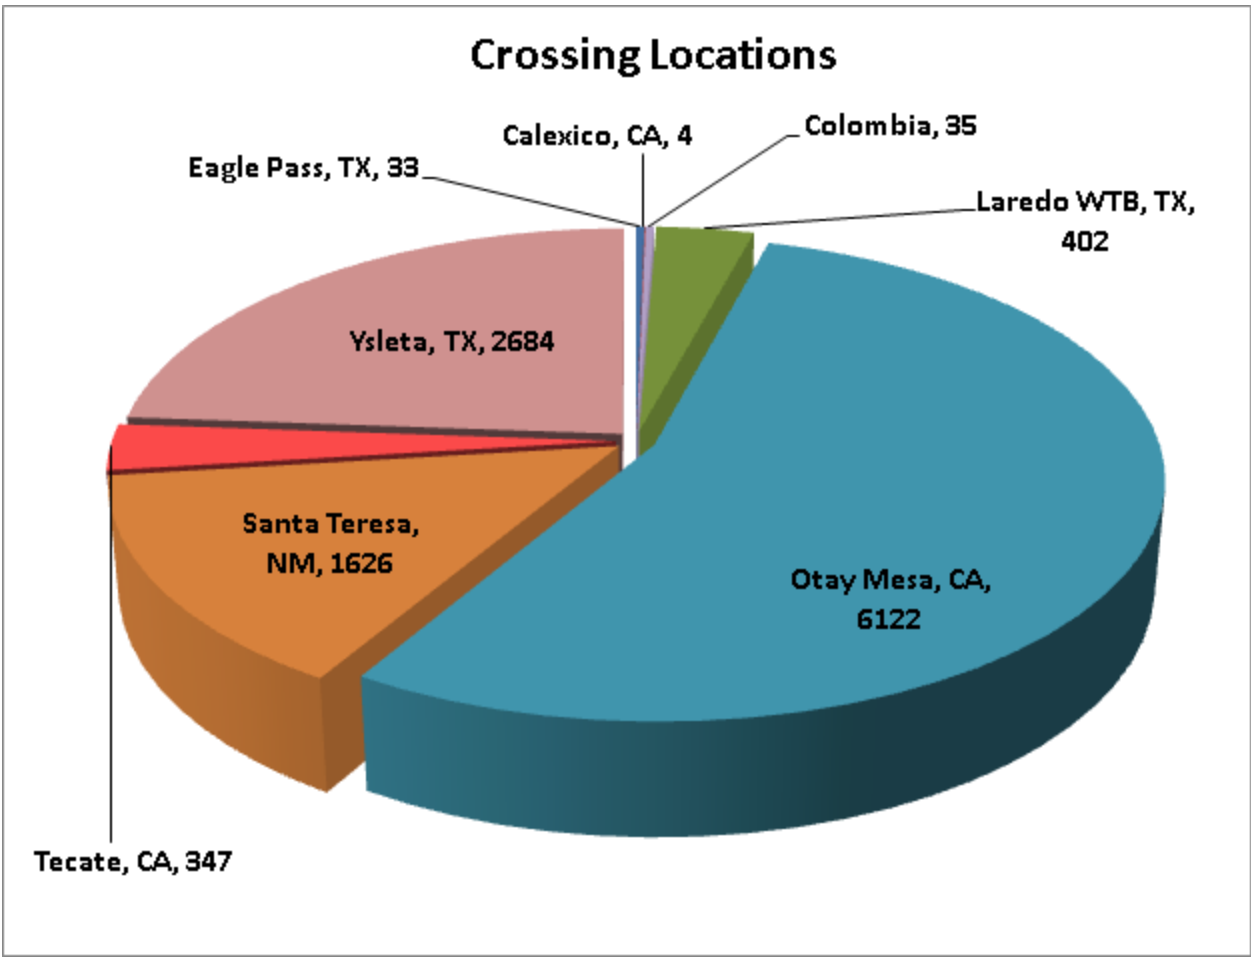

***Aggregate Data thru January 5, 2014**

Carrier Name	Number of Crossings
TRANSPORTES OLYMPIC	198
MOISES ALVAREZ PEREZ	8
BAJA EXPRESS TRANSPORTES SA DE CV	219
TRANSPORTES DEL VALLE DE GUADALUPE SA DE CV	348
SERVICIOS REFRIGERADOS INTERNACIONALES SA DE CV	116
HIGIENICOS Y DESECHABLES DEL BAJIO SA DE CV	9
JOSE GUADALUPE MORALES GUEVARA DBA FLETES MORALES	125
GRUPO BEHR	490
SERVICIOS DE TRANSPORTE INTERNACIONAL Y LOCAL	5158
RAM TRUCKING	5
GCC TRANSPORTE SA DE CV	4310
SERGIO TRISTAN MADONALDO DBA TRISTAN TRANSPORT	60
TRANSPORTATION AND CARGO SOLUTIONS	0
TRANSPORTES MONTEBLANCO	207
Total Number of Crossings	11,253

*Aggregate Data thru January 5, 2014

Southern Border States	Number of Miles
California	259,202.07
Arizona	6,463.00
New Mexico	31,482.80
Texas	399,675.83
Total Southern Border States Miles	696,824

Non-Border States Miles

*Aggregate Data thru January 5, 2014

Non- Border States Miles	Number of Miles
Alabama	12,499.01
Arkansas	16,196.84
Colorado	1,415.47
Connecticut	189.95
Florida	21,846.06
Georgia	6,700.01
Idaho	554.37
Illinois	5,524.91
Indiana	3,578.17

Crossing Locations

*Aggregate Data thru January 5, 2014

Crossings Locations	
Eagle Pass, TX	33
Calexico, CA	4
Colombia	35
Laredo WTB, TX	402
Otay Mesa, CA	6122
Santa Teresa, NM	1626
Tecate, CA	347
Ysleta, TX	2684