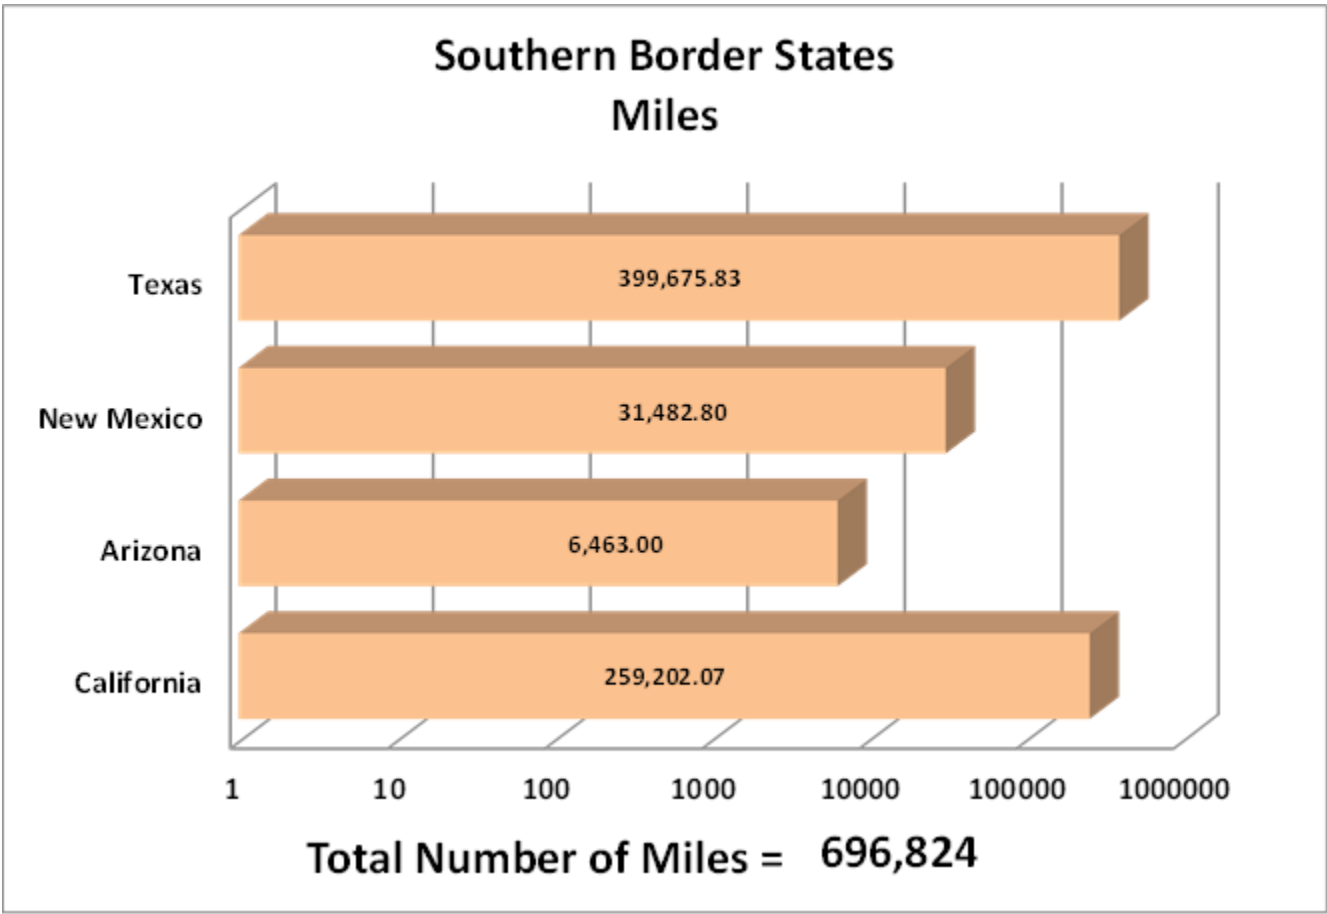

***Aggregate Data thru January 5, 2014**

Carrier Name	Number of Crossings
TRANSPORTES OLYMPIC	198
MOISES ALVAREZ PEREZ	8
BAJA EXPRESS TRANSPORTES SA DE CV	219
TRANSPORTES DEL VALLE DE GUADALUPE SA DE CV	348
SERVICIOS REFRIGERADOS INTERNACIONALES SA DE CV	116
HIGIENICOS Y DESECHABLES DEL BAJIO SA DE CV	9
JOSE GUADALUPE MORALES GUEVARA DBA FLETES MORALES	125
GRUPO BEHR	490
SERVICIOS DE TRANSPORTE INTERNACIONAL Y LOCAL	5158
RAM TRUCKING	5
GCC TRANSPORTE SA DE CV	4310
SERGIO TRISTAN MADONALDO DBA TRISTAN TRANSPORT	60
TRANSPORTATION AND CARGO SOLUTIONS	0
TRANSPORTES MONTEBLANCO	207
Total Number of Crossings	11,253

*Aggregate Data thru January 5, 2014

Southern Border States	Number of Miles
California	259,202.07
Arizona	6,463.00
New Mexico	31,482.80
Texas	399,675.83
Total Southern Border States Miles	696,824

Non-Border States Miles

*Aggregate Data thru January 5, 2014

Non- Border States Miles	Number of Miles
Alabama	12,499.01
Arkansas	16,196.84
Colorado	1,415.47
Connecticut	189.95
Florida	21,846.06
Georgia	6,700.01
Idaho	554.37
Illinois	5,524.91
Indiana	3,578.17

Non- Border States Miles	Number of Miles
Iowa	1,803.29
Kansas	2,094.79
Kentucky	6,041.17
Louisiana	19,940.05
Maryland	39.99
Massachusetts	151.98
Michigan	463.15
Minnesota	282.91
Mississippi	9,616.43
Missouri	4,230.51
Nebraska	961.80
New Jersey	201.63
New York	331.10
North Carolina	169.58
Ohio	4,218.42
Oklahoma	5,502.63
Oregon	645.75
Pennsylvania	1,850.21
Rhode Island	20.57
South Carolina	1,599.30
South Dakota	457.73
Tennessee	9,150.79
Utah	819.77
Virginia	1,411.12
Washington	603.59
West Virginia	304.08
Wisconsin	230.19
Total Non-Border States Miles	141,647