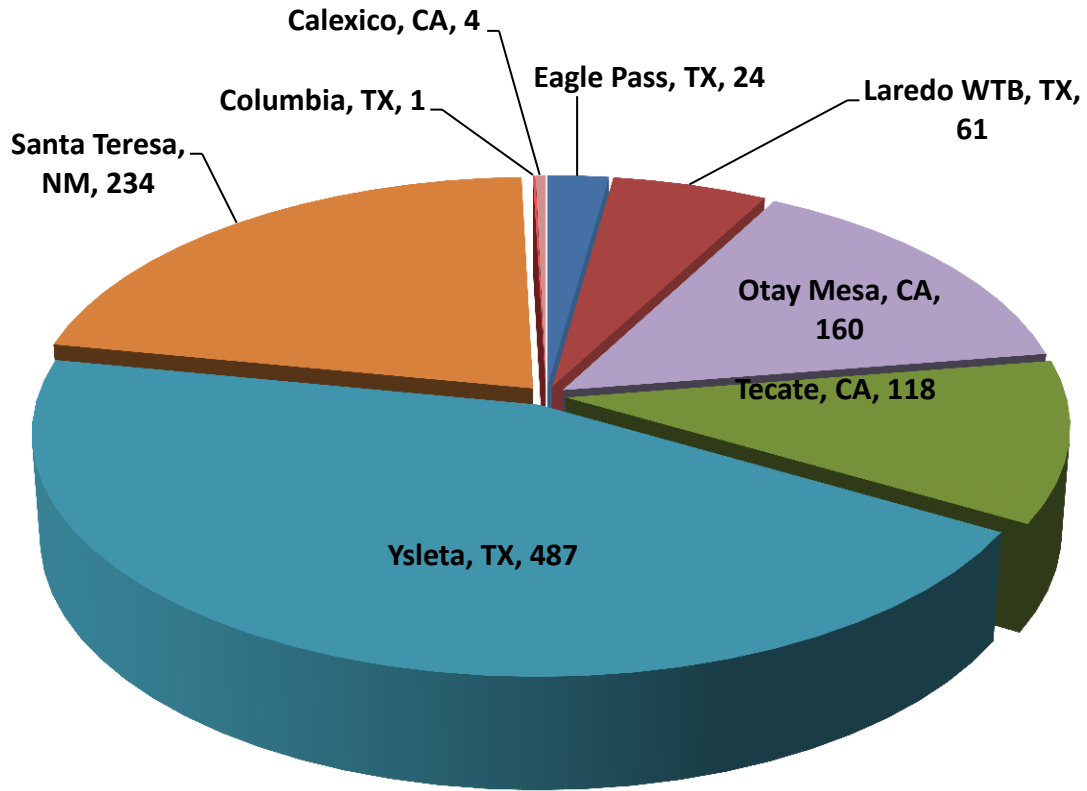

*Aggregate Data thru January 6, 2013

Carrier Name	Number of Crossings
TRANSPORTES OLYMPIC	45
MOISES ALVAREZ PEREZ	5
BAJA EXPRESS TRANSPORTES SA DE CV	85
TRANSPORTES DEL VALLE DE GUADALUPE SA DE CV	119
SERVICIOS REFRIGERADOS INTERNACIONALES SA DE CV	44
HIGIENICOS Y DESECHABLES DEL BAJIO SA DE CV	2
JOSE GUADALUPE MORALES GUEVARA DBA FLETES MORALES	27
GCC TRANSPORTE SA DE CV	721
TRANSPORTES MONTEBLANCO	41
Total Number of Inspections	1089

Southern Border States Miles

Total Number of Miles = 152,376

*Aggregate Data thru January 6, 2013

Southern Border States	Number of Miles
Texas	82,755.50
New Mexico	3,921.66
Arizona	0
California	65,698.51
Total Number of Miles	152,376

Non-Border States Miles

*Aggregate Data thru January 6, 2013

Non-Border States	Number of Miles
Oklahoma	1,412.57
Tennessee	403.48
South Carolina	1,125.71
North Carolina	85.02
Mississippi	4,235.33
Louisiana	9,866.49
Kentucky	371.27
Georgia	4,149.98
Florida	10,584.56
Arkansas	1,227.13
Alabama	5,829.54
Total Number of Miles	39,291

Crossing Locations

*Aggregate Data thru January 6, 2013

Crossing Locations	Number
Tecate, CA	116
Calexico, CA	4
Eagle Pass, TX	23
Laredo WTB, TX	56
Otay Mesa, CA	155
Ysleta, TX	464
Santa Teresa, NM	227