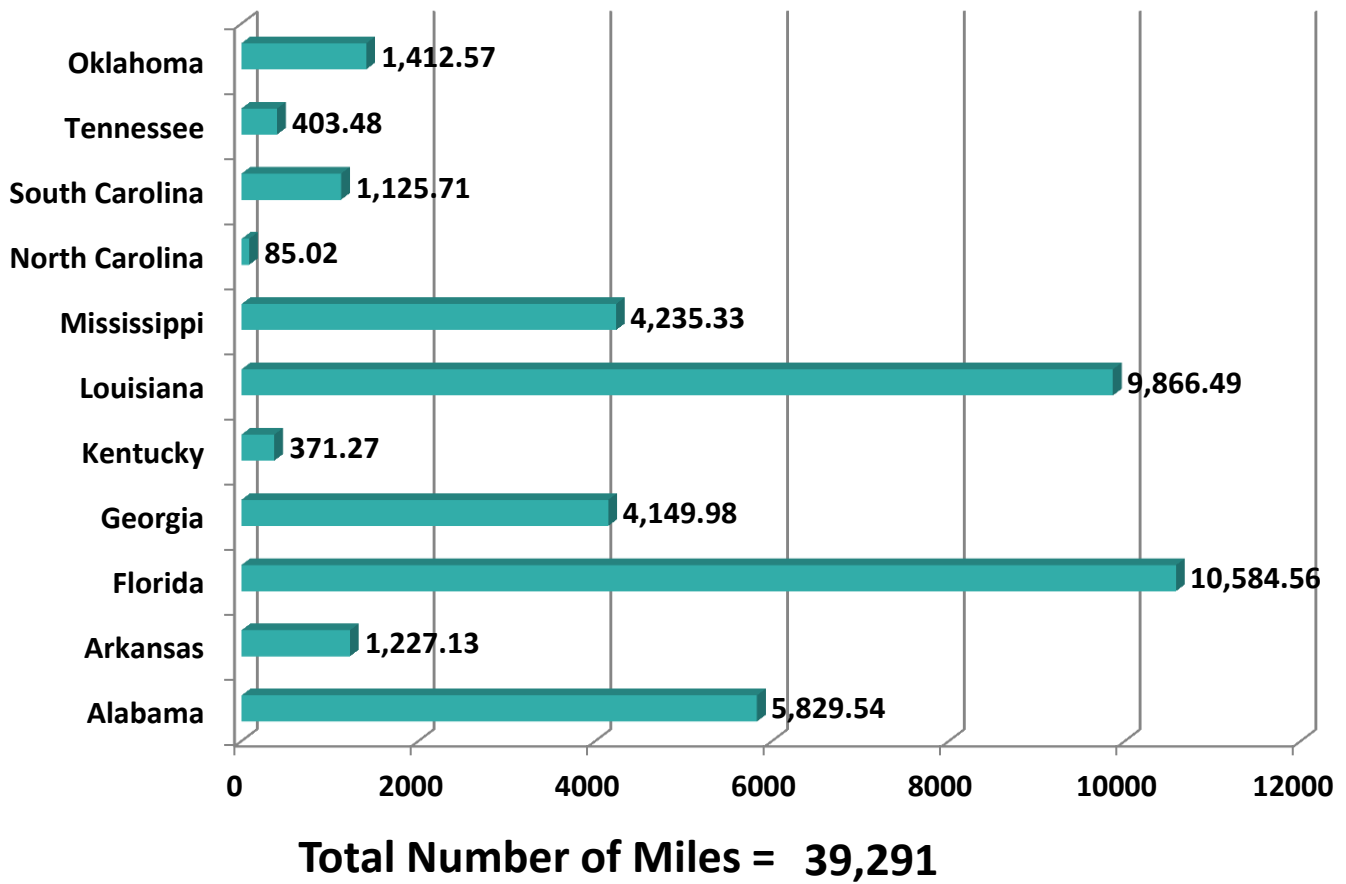

Southern Border States Miles

Total Number of Miles = 152,376

*Aggregate Data thru January 6, 2013

Southern Border States	Number of Miles
Texas	82,755.50
New Mexico	3,921.66
Arizona	0
California	65,698.51
Total Number of Miles	152,376

Non-Border States Miles

*Aggregate Data thru January 6, 2013

Non-Border States	Number of Miles
Oklahoma	1,412.57
Tennessee	403.48
South Carolina	1,125.71
North Carolina	85.02
Mississippi	4,235.33
Louisiana	9,866.49
Kentucky	371.27
Georgia	4,149.98
Florida	10,584.56
Arkansas	1,227.13
Alabama	5,829.54
Total Number of Miles	39,291

Crossing Locations

*Aggregate Data thru January 6, 2013

Crossing Locations	Number
Tecate, CA	116
Calexico, CA	4
Eagle Pass, TX	23
Laredo WTB, TX	56
Otay Mesa, CA	155
Ysleta, TX	464
Santa Teresa, NM	227