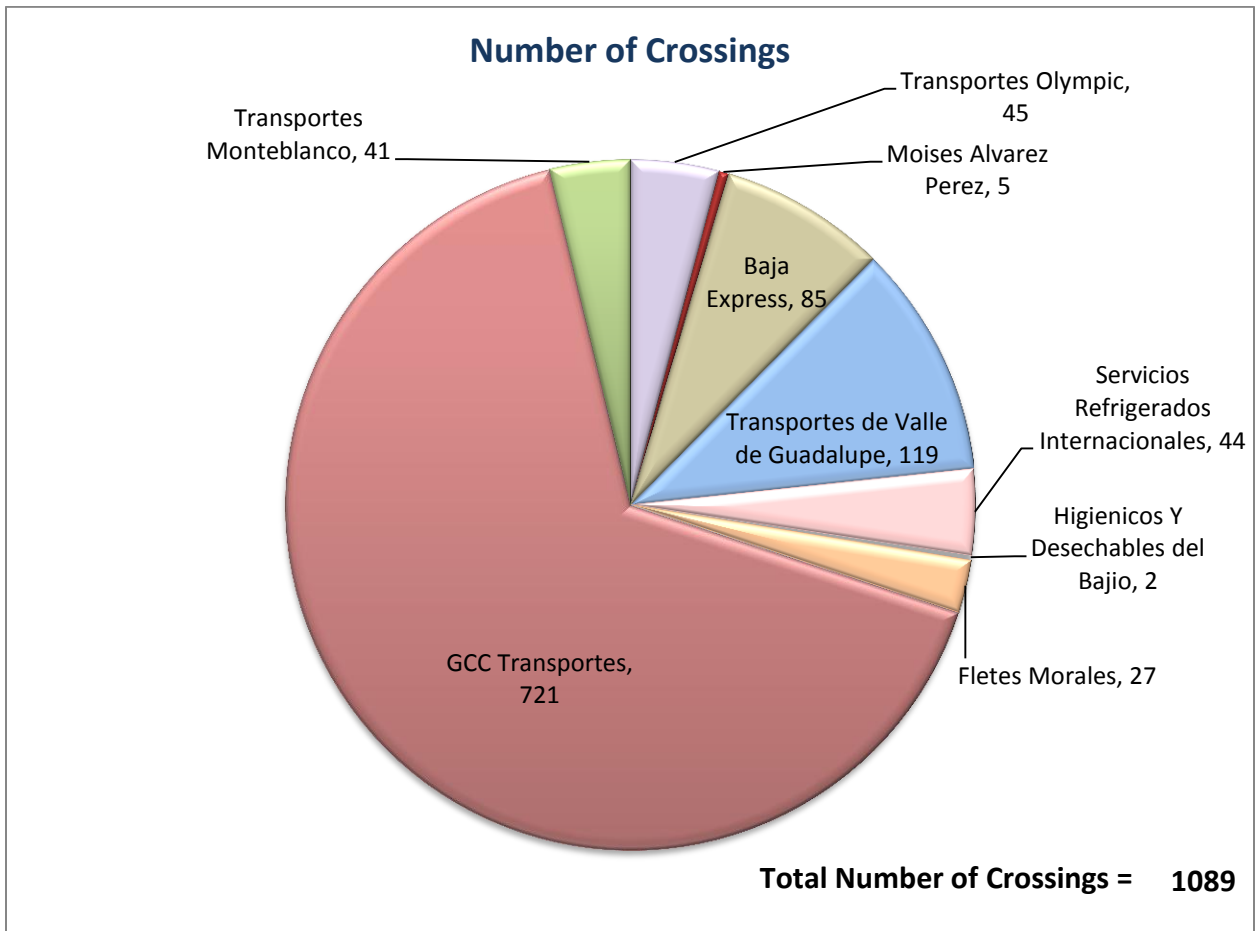

*Aggregate Data thru January 6, 2013

Carrier Name	Number of Inspections
TRANSPORTES OLYMPIC	36
MOISES ALVAREZ PEREZ	5
BAJA EXPRESS TRANSPORTES SA DE CV	44
TRANSPORTES DEL VALLE DE GUADALUPE SA DE CV	76
SERVICIOS REFRIGERADOS INTERNACIONALES SA DE CV	20
HIGIENICOS Y DESECHABLES DEL BAJIO SA DE CV	2
JOSE GUADALUPE MORALES GUEVARA DBA FLETES MORALES	26
GCC TRANSPORTE SA DE CV	201
TRANSPORTES MONTEBLANCO	34
Total Number of Inspections	444

*Aggregate Data thru January 6, 2013

Carrier Name	Number of Crossings
TRANSPORTES OLYMPIC	45
MOISES ALVAREZ PEREZ	5
BAJA EXPRESS TRANSPORTES SA DE CV	85
TRANSPORTES DEL VALLE DE GUADALUPE SA DE CV	119
SERVICIOS REFRIGERADOS INTERNACIONALES SA DE CV	44
HIGIENICOS Y DESECHABLES DEL BAJIO SA DE CV	2
JOSE GUADALUPE MORALES GUEVARA DBA FLETES MORALES	27
GCC TRANSPORTE SA DE CV	721
TRANSPORTES MONTEBLANCO	41
Total Number of Inspections	1089

Southern Border States Miles

Total Number of Miles = 152,376

*Aggregate Data thru January 6, 2013

Southern Border States	Number of Miles
Texas	82,755.50
New Mexico	3,921.66
Arizona	0
California	65,698.51
Total Number of Miles	152,376

Non-Border States Miles

*Aggregate Data thru January 6, 2013

Non-Border States	Number of Miles
Oklahoma	1,412.57
Tennessee	403.48
South Carolina	1,125.71
North Carolina	85.02
Mississippi	4,235.33
Louisiana	9,866.49
Kentucky	371.27
Georgia	4,149.98
Florida	10,584.56
Arkansas	1,227.13
Alabama	5,829.54
Total Number of Miles	39,291