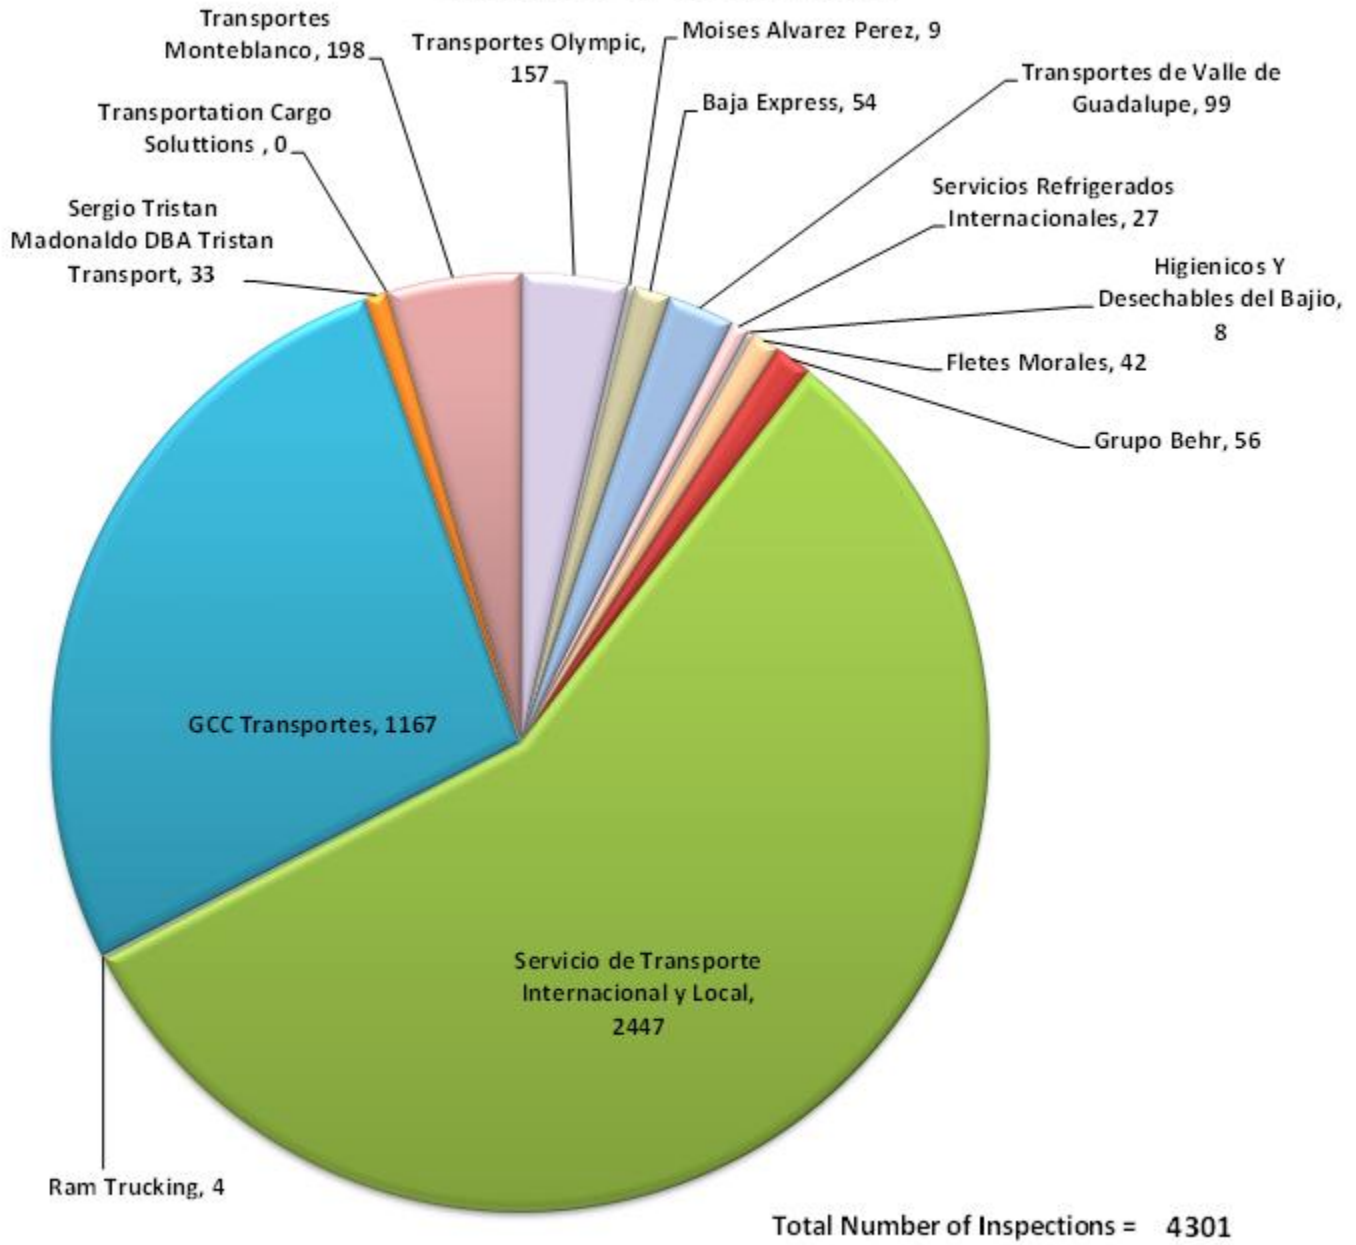

Number of Inspections

*Aggregate Data thru January 19, 2014

Carrier Name	Number of Inspections
Transportes Olympic	157
Moises Alvarez Perez	9
Baja Express	54
Transportes de Valle de Guadalupe	99
Servicios Refrigerados Internacionales	27
Higienicos Y Desechables del Bajio	8
Fletes Morales	42
Grupo Behr	56
Servicio de Transporte Internacional y Local	2447
Ram Trucking	4
GCC Transportes	1167
Sergio Tristan Madonaldo DBA Tristan Transport	33
Transportation Cargo Soluttions	0
Transportes Monteblanco	198
Total Number of Inspections	4301

*Aggregate Data thru January 19, 2014

Carrier Name	Number of Crossings
TRANSPORTES OLYMPIC	206
MOISES ALVAREZ PEREZ	8
BAJA EXPRESS TRANSPORTES SA DE CV	224
TRANSPORTES DEL VALLE DE GUADALUPE SA DE CV	359
SERVICIOS REFRIGERADOS INTERNACIONALES SA DE CV	116
HIGIENICOS Y DESECHABLES DEL BAJIO SA DE CV	9
JOSE GUADALUPE MORALES GUEVARA DBA FLETES MORALES	135
GRUPO BEHR	517
SERVICIOS DE TRANSPORTE INTERNACIONAL Y LOCAL	5945
RAM TRUCKING	5
GCC TRANSPORTE SA DE CV	4376
SERGIO TRISTAN MADONALDO DBA TRISTAN TRANSPORT	60
TRANSPORTATION AND CARGO SOLUTIONS	0
TRANSPORTES MONTEBLANCO	217
Total Number of Crossings	12,177

*Aggregate Data thru January 19, 2014

Southern Border States	Number of Miles
California	266,797.31
Arizona	6,463.00
New Mexico	32,061.01
Texas	416,587.83
Total Southern Border States Miles	721,909

Non-Border States Miles

Crossing Locations

*Aggregate Data thru January 19, 2014

Crossings Locations	
Eagle Pass, TX	33
Calexico, CA	4
Colombia	37
Laredo WTB, TX	418
Otay Mesa, CA	6951
Santa Teresa, NM	1659
Tecate, CA	358
Ysleta, TX	2717