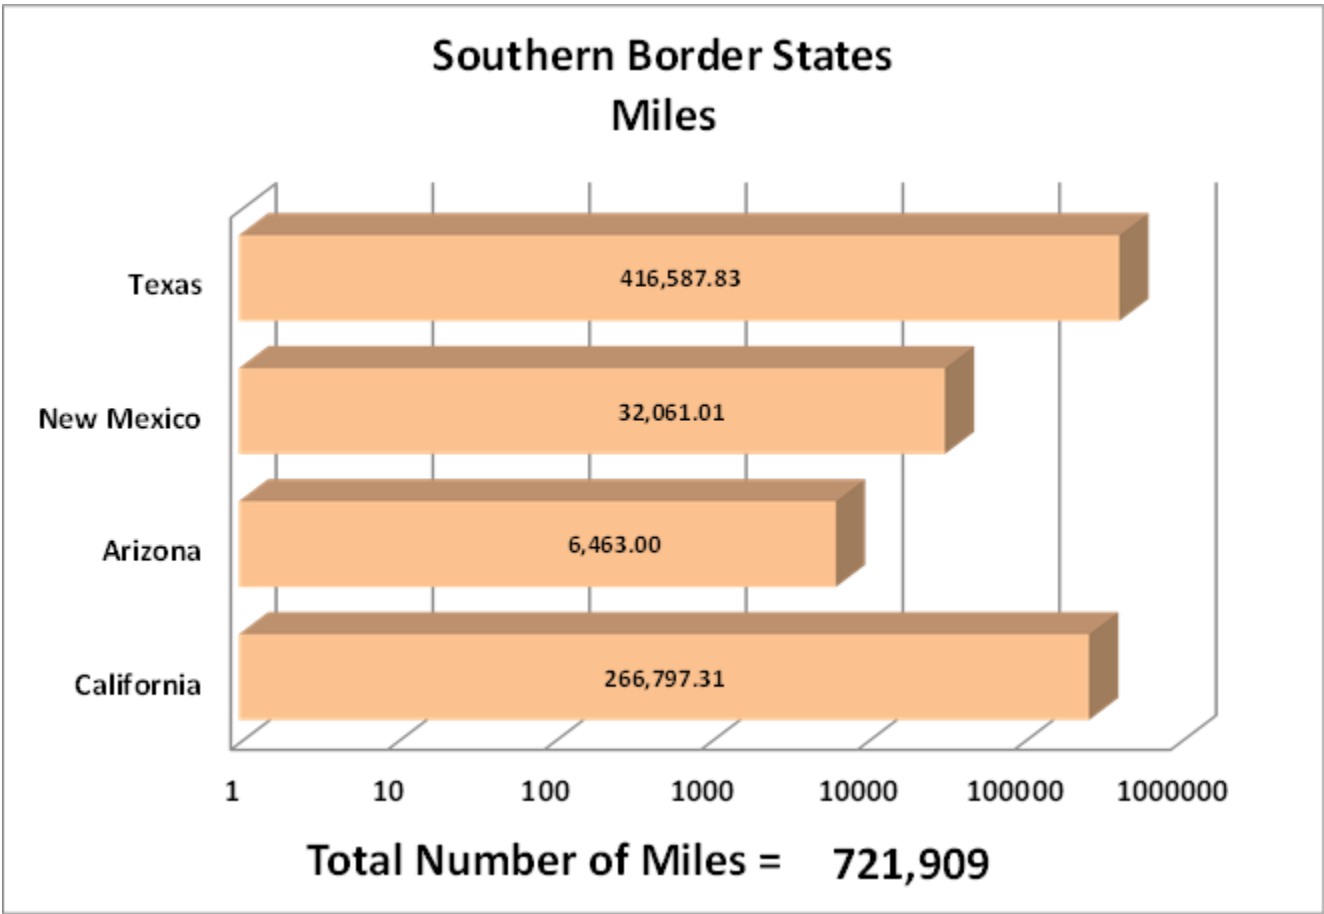

*Aggregate Data thru January 19, 2014

Carrier Name	Number of Crossings
TRANSPORTES OLYMPIC	206
MOISES ALVAREZ PEREZ	8
BAJA EXPRESS TRANSPORTES SA DE CV	224
TRANSPORTES DEL VALLE DE GUADALUPE SA DE CV	359
SERVICIOS REFRIGERADOS INTERNACIONALES SA DE CV	116
HIGIENICOS Y DESECHABLES DEL BAJIO SA DE CV	9
JOSE GUADALUPE MORALES GUEVARA DBA FLETES MORALES	135
GRUPO BEHR	517
SERVICIOS DE TRANSPORTE INTERNACIONAL Y LOCAL	5945
RAM TRUCKING	5
GCC TRANSPORTE SA DE CV	4376
SERGIO TRISTAN MADONALDO DBA TRISTAN TRANSPORT	60
TRANSPORTATION AND CARGO SOLUTIONS	0
TRANSPORTES MONTEBLANCO	217
Total Number of Crossings	12,177

*Aggregate Data thru January 19, 2014

Southern Border States	Number of Miles
California	266,797.31
Arizona	6,463.00
New Mexico	32,061.01
Texas	416,587.83
Total Southern Border States Miles	721,909

Non-Border States Miles

*Aggregate Data thru January 19, 2014

Non- Border States Miles	Number of Miles
Alabama	12,748.25
Arkansas	17,083.36
Colorado	1,786.64
Connecticut	189.95
Florida	23,210.11

Non- Border States Miles	Number of Miles
Georgia	7,069.79
Idaho	554.37
Illinois	5,524.91
Indiana	3,578.17
Iowa	1,803.29
Kansas	2,314.83
Kentucky	6,041.17
Louisiana	20,695.59
Maryland	39.99
Massachusetts	151.98
Michigan	463.15
Minnesota	282.91
Mississippi	9,847.37
Missouri	4,261.76
Nebraska	1,577.61
New Jersey	201.63
New York	331.10
North Carolina	169.58
Ohio	4,218.42
Oklahoma	5,757.18
Oregon	645.75
Pennsylvania	1,850.21
Rhode Island	20.57
South Carolina	1,599.30
South Dakota	457.73
Tennessee	9,949.76
Utah	819.77
Virginia	1,411.12
Washington	603.59
West Virginia	304.08
Wisconsin	230.19
Wyoming	443.88
Total Non-Border States Miles	148,239

Crossing Locations

*Aggregate Data thru January 19, 2014

Crossings Locations	
Eagle Pass, TX	33
Calexico, CA	4
Colombia	37
Laredo WTB, TX	418
Otay Mesa, CA	6951
Santa Teresa, NM	1659
Tecate, CA	358
Ysleta, TX	2717