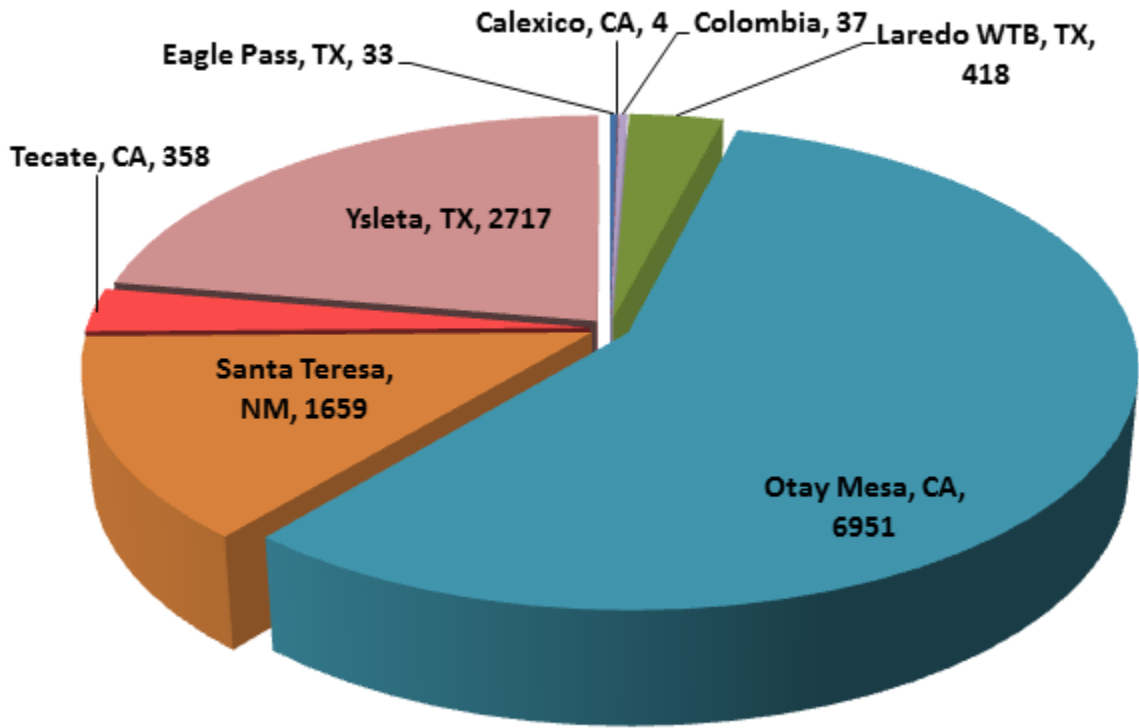

*Aggregate Data thru January 19, 2014

Carrier Name	Number of Crossings
TRANSPORTES OLYMPIC	206
MOISES ALVAREZ PEREZ	8
BAJA EXPRESS TRANSPORTES SA DE CV	224
TRANSPORTES DEL VALLE DE GUADALUPE SA DE CV	359
SERVICIOS REFRIGERADOS INTERNACIONALES SA DE CV	116
HIGIENICOS Y DESECHABLES DEL BAJIO SA DE CV	9
JOSE GUADALUPE MORALES GUEVARA DBA FLETES MORALES	135
GRUPO BEHR	517
SERVICIOS DE TRANSPORTE INTERNACIONAL Y LOCAL	5945
RAM TRUCKING	5
GCC TRANSPORTE SA DE CV	4376
SERGIO TRISTAN MADONALDO DBA TRISTAN TRANSPORT	60
TRANSPORTATION AND CARGO SOLUTIONS	0
TRANSPORTES MONTEBLANCO	217
Total Number of Crossings	12,177

*Aggregate Data thru January 19, 2014

Southern Border States	Number of Miles
California	266,797.31
Arizona	6,463.00
New Mexico	32,061.01
Texas	416,587.83
Total Southern Border States Miles	721,909

Non-Border States Miles

*Aggregate Data thru January 19, 2014

Non- Border States Miles	Number of Miles
Alabama	12,748.25
Arkansas	17,083.36
Colorado	1,786.64
Connecticut	189.95
Florida	23,210.11

Non- Border States Miles	Number of Miles
Georgia	7,069.79
Idaho	554.37
Illinois	5,524.91
Indiana	3,578.17
Iowa	1,803.29
Kansas	2,314.83
Kentucky	6,041.17
Louisiana	20,695.59
Maryland	39.99
Massachusetts	151.98
Michigan	463.15
Minnesota	282.91
Mississippi	9,847.37
Missouri	4,261.76
Nebraska	1,577.61
New Jersey	201.63
New York	331.10
North Carolina	169.58
Ohio	4,218.42
Oklahoma	5,757.18
Oregon	645.75
Pennsylvania	1,850.21
Rhode Island	20.57
South Carolina	1,599.30
South Dakota	457.73
Tennessee	9,949.76
Utah	819.77
Virginia	1,411.12
Washington	603.59
West Virginia	304.08
Wisconsin	230.19
Wyoming	443.88
Total Non-Border States Miles	148,239

Crossing Locations

*Aggregate Data thru January 19, 2014

Crossings Locations	
Eagle Pass, TX	33
Calexico, CA	4
Colombia	37
Laredo WTB, TX	418
Otay Mesa, CA	6951
Santa Teresa, NM	1659
Tecate, CA	358
Ysleta, TX	2717