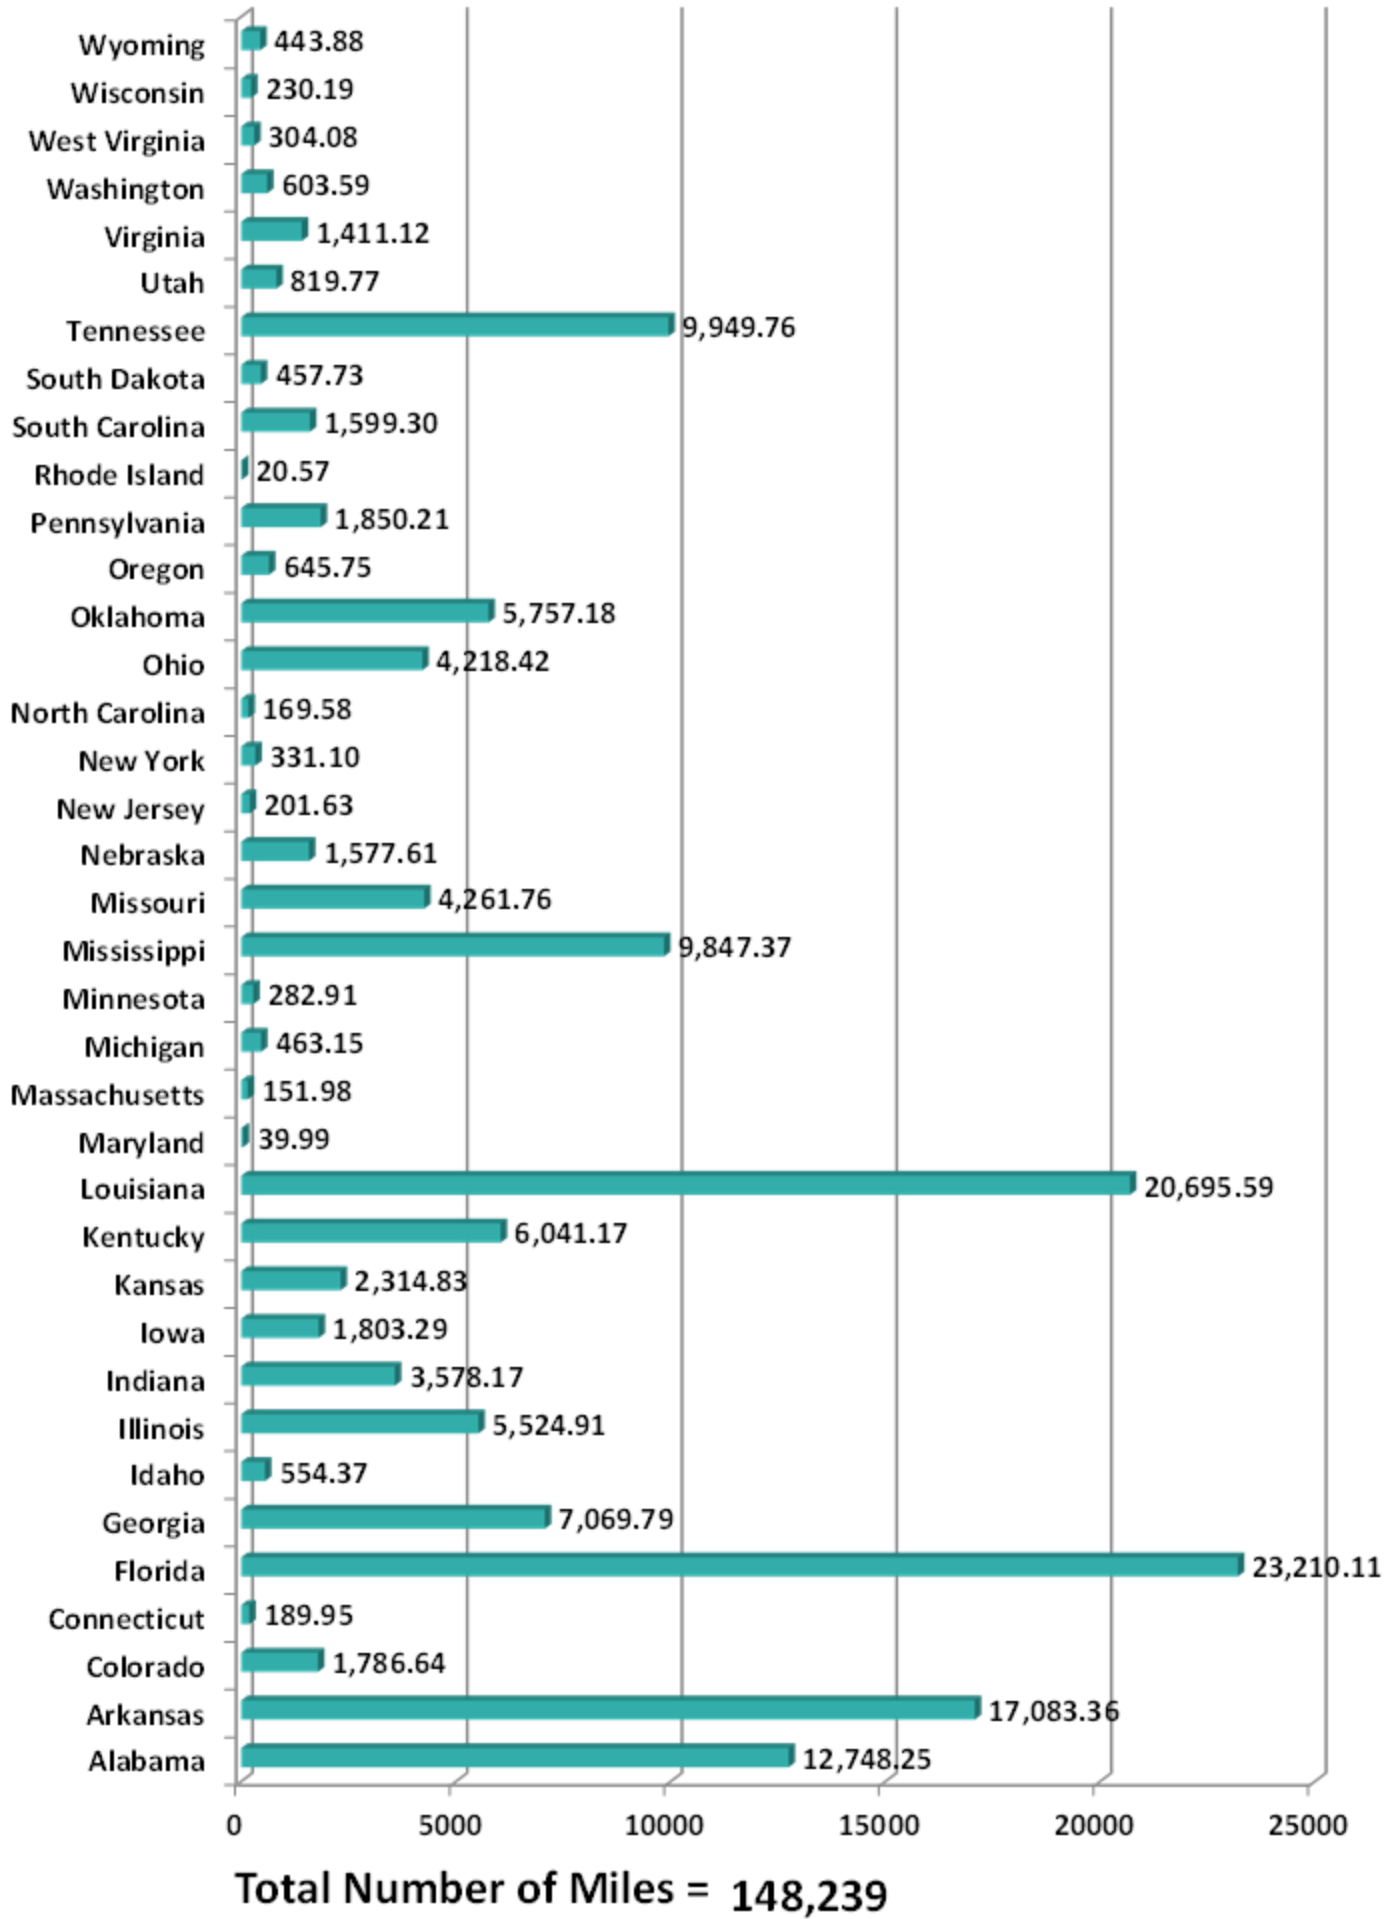

*Aggregate Data thru January 19, 2014

Carrier Name	Number of Crossings
TRANSPORTES OLYMPIC	206
MOISES ALVAREZ PEREZ	8
BAJA EXPRESS TRANSPORTES SA DE CV	224
TRANSPORTES DEL VALLE DE GUADALUPE SA DE CV	359
SERVICIOS REFRIGERADOS INTERNACIONALES SA DE CV	116
HIGIENICOS Y DESECHABLES DEL BAJIO SA DE CV	9
JOSE GUADALUPE MORALES GUEVARA DBA FLETES MORALES	135
GRUPO BEHR	517
SERVICIOS DE TRANSPORTE INTERNACIONAL Y LOCAL	5945
RAM TRUCKING	5
GCC TRANSPORTE SA DE CV	4376
SERGIO TRISTAN MADONALDO DBA TRISTAN TRANSPORT	60
TRANSPORTATION AND CARGO SOLUTIONS	0
TRANSPORTES MONTEBLANCO	217
Total Number of Crossings	12,177

*Aggregate Data thru January 19, 2014

Southern Border States	Number of Miles
California	266,797.31
Arizona	6,463.00
New Mexico	32,061.01
Texas	416,587.83
Total Southern Border States Miles	721,909

Non-Border States Miles

*Aggregate Data thru January 19, 2014

Non- Border States Miles	Number of Miles
Alabama	12,748.25
Arkansas	17,083.36
Colorado	1,786.64
Connecticut	189.95
Florida	23,210.11

Non- Border States Miles	Number of Miles
Georgia	7,069.79
Idaho	554.37
Illinois	5,524.91
Indiana	3,578.17
Iowa	1,803.29
Kansas	2,314.83
Kentucky	6,041.17
Louisiana	20,695.59
Maryland	39.99
Massachusetts	151.98
Michigan	463.15
Minnesota	282.91
Mississippi	9,847.37
Missouri	4,261.76
Nebraska	1,577.61
New Jersey	201.63
New York	331.10
North Carolina	169.58
Ohio	4,218.42
Oklahoma	5,757.18
Oregon	645.75
Pennsylvania	1,850.21
Rhode Island	20.57
South Carolina	1,599.30
South Dakota	457.73
Tennessee	9,949.76
Utah	819.77
Virginia	1,411.12
Washington	603.59
West Virginia	304.08
Wisconsin	230.19
Wyoming	443.88
Total Non-Border States Miles	148,239

Crossing Locations

*Aggregate Data thru January 19, 2014

Crossings Locations	
Eagle Pass, TX	33
Calexico, CA	4
Colombia	37
Laredo WTB, TX	418
Otay Mesa, CA	6951
Santa Teresa, NM	1659
Tecate, CA	358
Ysleta, TX	2717