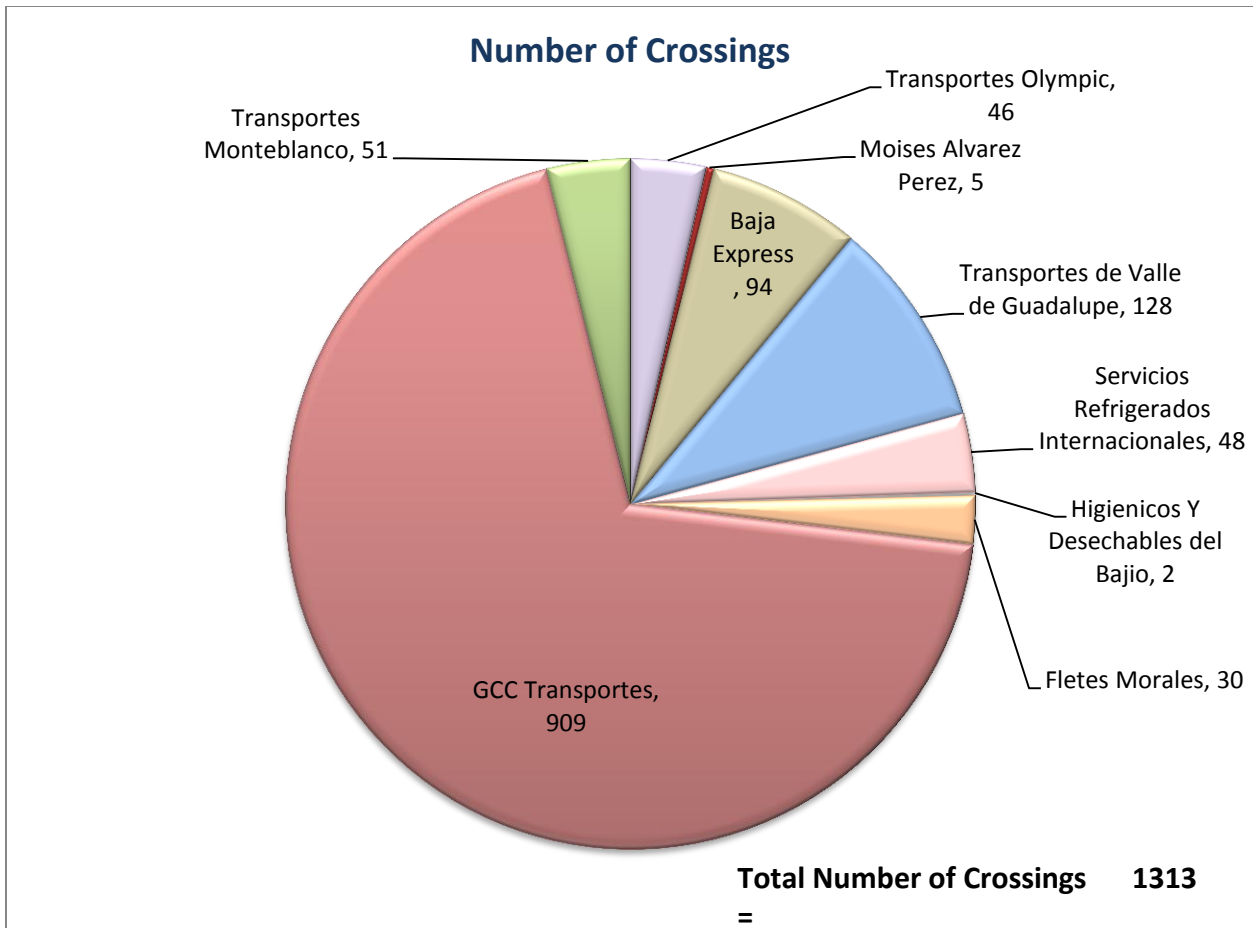

*Aggregate Data thru January 20, 2013

Carrier Name	Number of Inspections
TRANSPORTES OLYMPIC	37
MOISES ALVAREZ PEREZ	5
BAJA EXPRESS TRANSPORTES SA DE CV	43
TRANSPORTES DEL VALLE DE GUADALUPE SA DE CV	77
SERVICIOS REFRIGERADOS INTERNACIONALES SA DE CV	20
HIGIENICOS Y DESECHABLES DEL BAJIO SA DE CV	2
JOSE GUADALUPE MORALES GUEVARA DBA FLETES MORALES	28
GCC TRANSPORTE SA DE CV	275
TRANSPORTES MONTEBLANCO	45
Total Number of Inspections	532

*Aggregate Data thru January 20, 2013

Carrier Name	Number of Crossings
TRANSPORTES OLYMPIC	46
MOISES ALVAREZ PEREZ	5
BAJA EXPRESS TRANSPORTES SA DE CV	94
TRANSPORTES DEL VALLE DE GUADALUPE SA DE CV	128
SERVICIOS REFRIGERADOS INTERNACIONALES SA DE CV	48
HIGIENICOS Y DESECHABLES DEL BAJIO SA DE CV	2
JOSE GUADALUPE MORALES GUEVARA DBA FLETES MORALES	30
GCC TRANSPORTE SA DE CV	909
TRANSPORTES MONTEBLANCO	51
Total Number of Inspections	1313

Southern Border States Miles

Total Number of Miles = 172,334

*Aggregate Data thru January 20, 2013

Southern Border States	Number of Miles
Texas	95,499.42
New Mexico	4,916.74
Arizona	0
California	71,917.80
Total Number of Miles	172,334

Non-Border States Miles

Total Number of Miles = 41,258

*Aggregate Data thru January 20, 2013

Non-Border States	Number of Miles
Oklahoma	1,412.57
Tennessee	633.52
South Carolina	1,125.71
North Carolina	85.02
Mississippi	4,579.29
Louisiana	10,391.19
Kentucky	371.27
Georgia	4,475.04
Florida	10,664.27
Arkansas	1,227.13
Alabama	6,293.23
Total Number of Miles	41,258