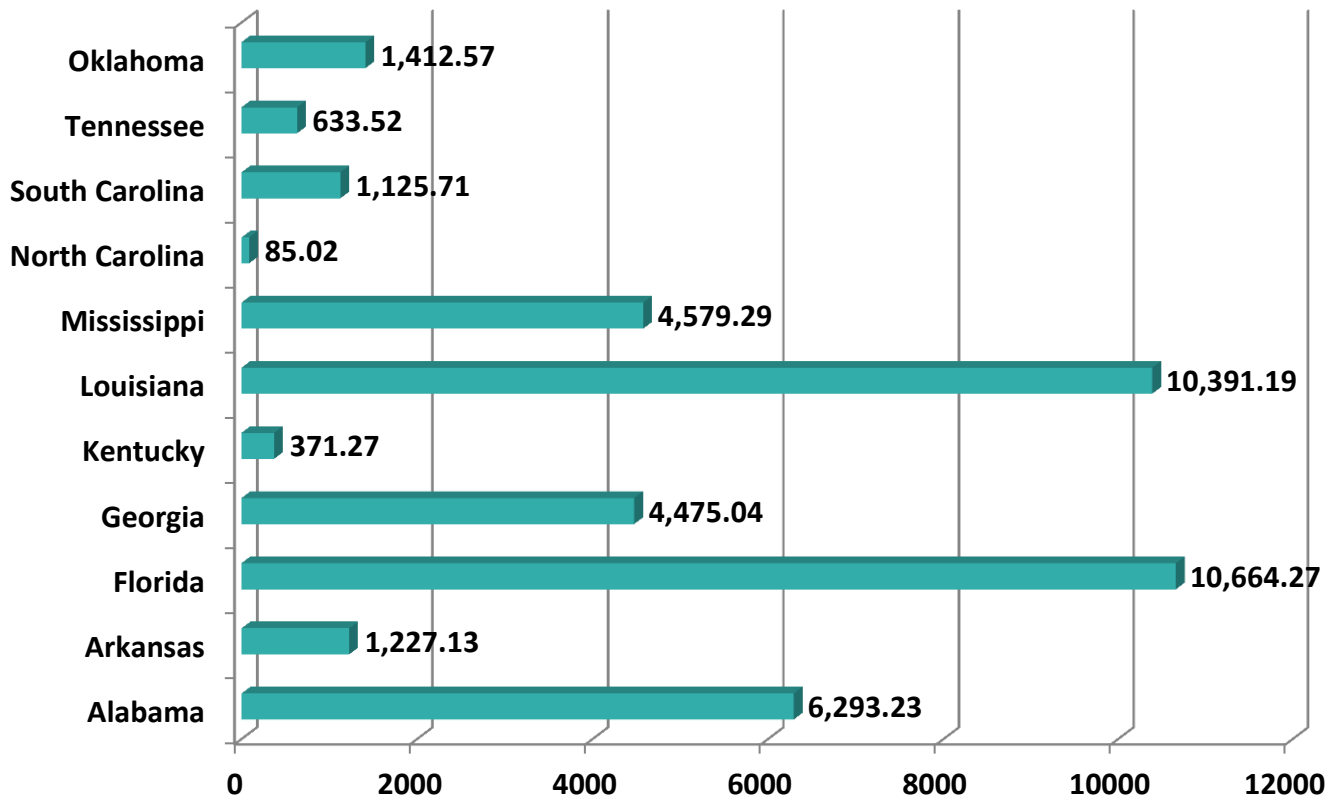

Southern Border States Miles

Total Number of Miles = 172,334

*Aggregate Data thru January 20, 2013

Southern Border States	Number of Miles
Texas	95,499.42
New Mexico	4,916.74
Arizona	0
California	71,917.80
Total Number of Miles	172,334

Non-Border States Miles

Total Number of Miles = 41,258

*Aggregate Data thru January 20, 2013

Non-Border States	Number of Miles
Oklahoma	1,412.57
Tennessee	633.52
South Carolina	1,125.71
North Carolina	85.02
Mississippi	4,579.29
Louisiana	10,391.19
Kentucky	371.27
Georgia	4,475.04
Florida	10,664.27
Arkansas	1,227.13
Alabama	6,293.23
Total Number of Miles	41,258