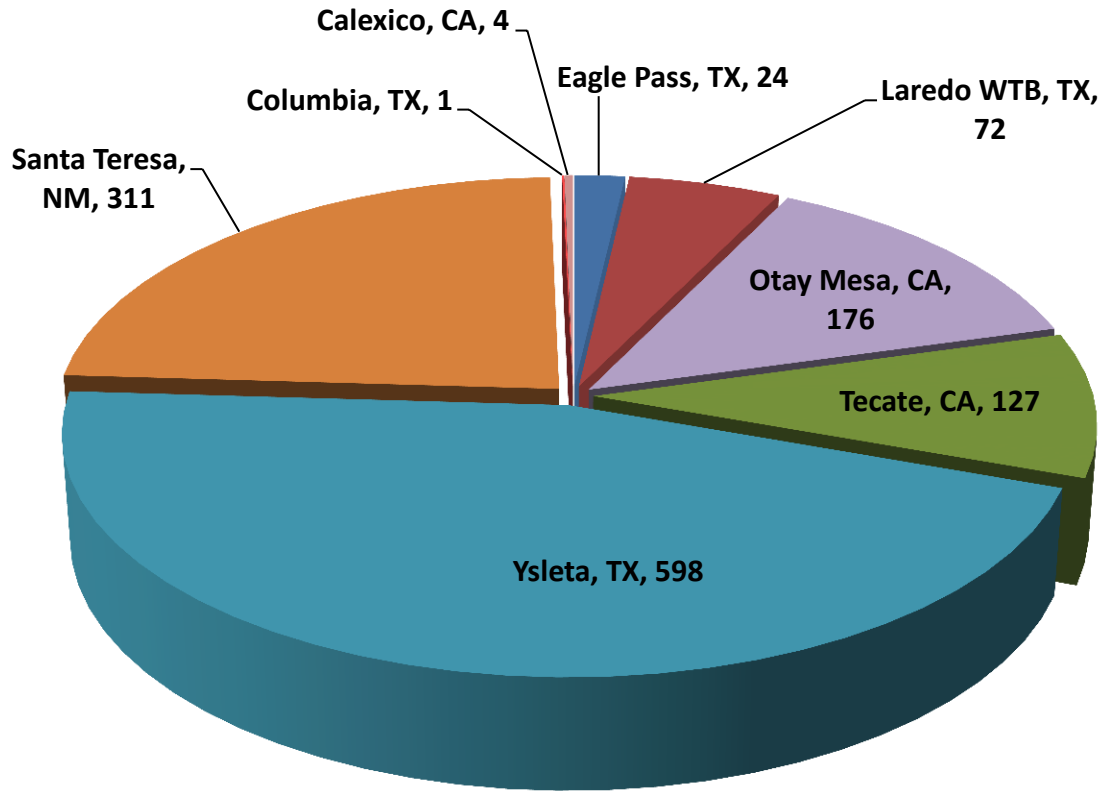

*Aggregate Data thru January 20, 2013

Carrier Name	Number of Crossings
TRANSPORTES OLYMPIC	46
MOISES ALVAREZ PEREZ	5
BAJA EXPRESS TRANSPORTES SA DE CV	94
TRANSPORTES DEL VALLE DE GUADALUPE SA DE CV	128
SERVICIOS REFRIGERADOS INTERNACIONALES SA DE CV	48
HIGIENICOS Y DESECHABLES DEL BAJIO SA DE CV	2
JOSE GUADALUPE MORALES GUEVARA DBA FLETES MORALES	30
GCC TRANSPORTE SA DE CV	909
TRANSPORTES MONTEBLANCO	51
Total Number of Inspections	1313

Southern Border States Miles

Total Number of Miles = 172,334

*Aggregate Data thru January 20, 2013

Southern Border States	Number of Miles
Texas	95,499.42
New Mexico	4,916.74
Arizona	0
California	71,917.80
Total Number of Miles	172,334

Non-Border States Miles

Total Number of Miles = 41,258

*Aggregate Data thru January 20, 2013

Non-Border States	Number of Miles
Oklahoma	1,412.57
Tennessee	633.52
South Carolina	1,125.71
North Carolina	85.02
Mississippi	4,579.29
Louisiana	10,391.19
Kentucky	371.27
Georgia	4,475.04
Florida	10,664.27
Arkansas	1,227.13
Alabama	6,293.23
Total Number of Miles	41,258

Crossing Locations

*Aggregate Data thru January 20, 2013

Crossing Locations	Number
Tecate, CA	127
Calexico, CA	4
Eagle Pass, TX	24
Laredo WTB, TX	72
Otay Mesa, CA	176
Ysleta, TX	598
Santa Teresa, NM	311
Columbia, TX	1