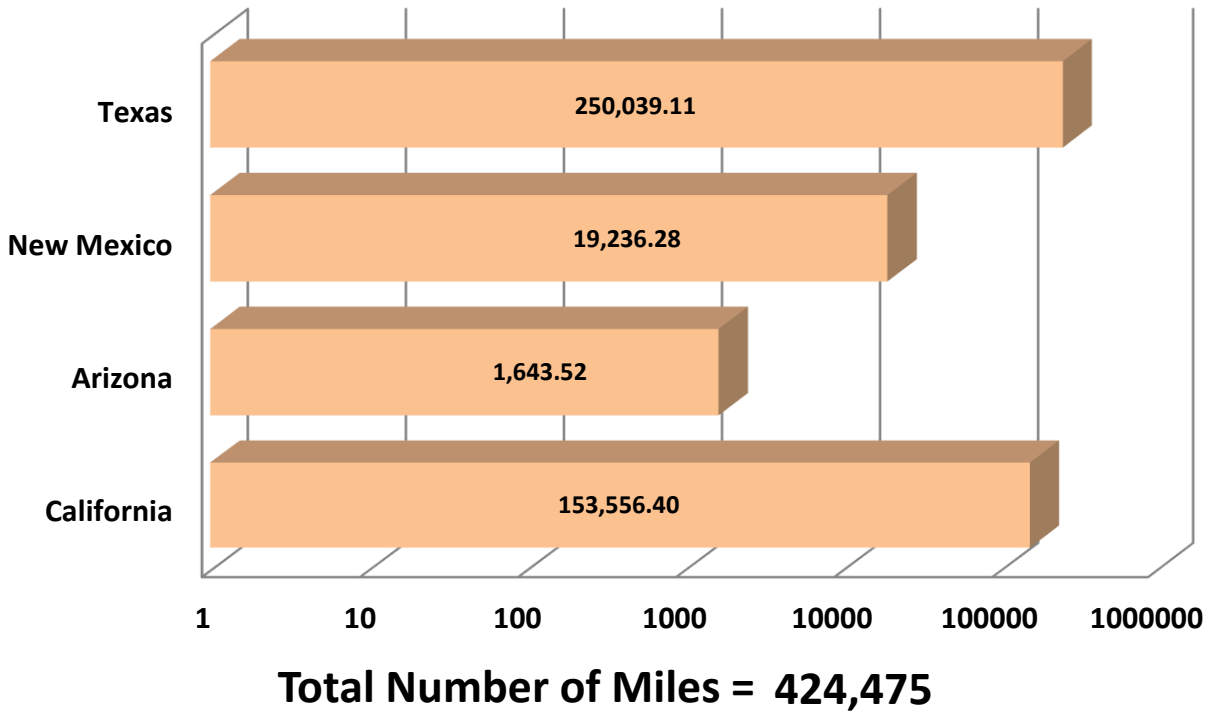

### Number of Crossings

\*Aggregate Data thru July 14, 2013

Carrier Name	Number of Crossings
TRANSPORTES OLYMPIC	90
MOISES ALVAREZ PEREZ	7
BAJA EXPRESS TRANSPORTES SA DE CV	167
TRANSPORTES DEL VALLE DE GUADALUPE SA DE CV	239
SERVICIOS REFRIGERADOS INTERNACIONALES SA DE CV	104
HIGIENICOS Y DESECHABLES DEL BAJIO SA DE CV	6
JOSE GUADALUPE MORALES GUEVARA DBA FLETES MORALES	62
GRUPO BEHR	193
SERVIOS DE TRANSPORTE INTERNACIONAL Y LOCAL	545
RAM TRUCKING	0
GCC TRANSPORTE SA DE CV	3050
TRANSPORTES MONTEBLANCO	171
<b>Total Number of Crossings</b>	<b>4634</b>

## Southern Border States Miles

\*Aggregate Data thru July 14, 2013

Southern Border States	Number of Miles
Texas	250,039.11
New Mexico	19,236.28
Arizona	1,643.52
California	153,556.40
<b>Total Number of Miles</b>	<b>424,475</b>

## Non-Border States Miles

\*Aggregate Data thru July 14, 2013

Non-Border States	Number of Miles
Alabama	7,403.23
Arkansas	5,104.59
Florida	12,097.20
Georgia	4,818.33
Illinois	1,695.55
Indiana	579.55
Iowa	508.38
Kansas	648.33
Kentucky	1,479.44
Louisiana	12,341.39
Maryland	13.27
Minnesota	110.35
Mississippi	5,530.97
Missouri	1,274.58
Nebraska	358.78
New Jersey	201.63
North Carolina	85.02
Ohio	1,171.92
Oklahoma	2,896.59
Pennsylvania	1,125.85
South Carolina	1,125.71

Non-Border States	Number of Miles
South Dakota	178.87
Tennessee	2,387.72
Virginia	829.20
<b>Total Number of Miles</b>	<b>64,449</b>

\*Aggregate Data thru June 30, 2013

Crossing Locations	Number of Crossings
Eagle Pass, TX	31
Calexico, CA	4
Columbia	4
Laredo WTB, TX	226
Otay Mesa, CA	1081
Santa Teresa, NM	1104
Tecate, CA	238
Ysleta, TX	1946