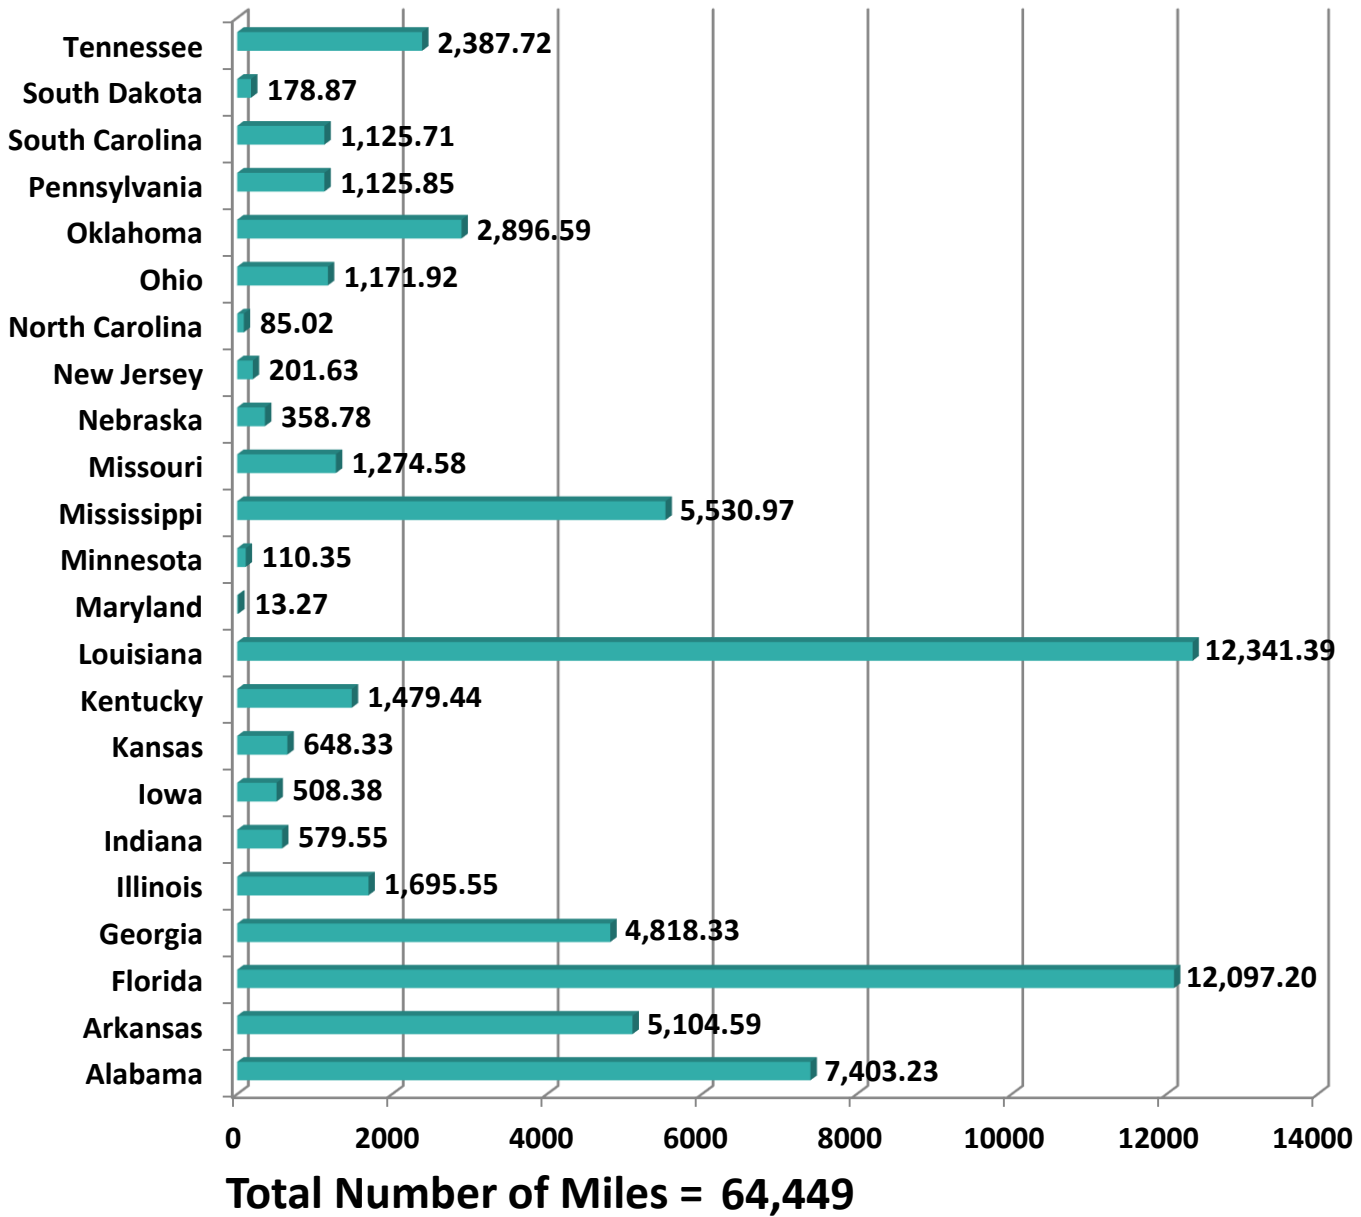

### Number of Crossings

\*Aggregate Data thru July 14, 2013

Carrier Name	Number of Crossings
TRANSPORTES OLYMPIC	90
MOISES ALVAREZ PEREZ	7
BAJA EXPRESS TRANSPORTES SA DE CV	167
TRANSPORTES DEL VALLE DE GUADALUPE SA DE CV	239
SERVICIOS REFRIGERADOS INTERNACIONALES SA DE CV	104
HIGIENICOS Y DESECHABLES DEL BAJIO SA DE CV	6
JOSE GUADALUPE MORALES GUEVARA DBA FLETES MORALES	62
GRUPO BEHR	193
SERVIOS DE TRANSPORTE INTERNACIONAL Y LOCAL	545
RAM TRUCKING	0
GCC TRANSPORTE SA DE CV	3050
TRANSPORTES MONTEBLANCO	171
<b>Total Number of Crossings</b>	<b>4634</b>

## Southern Border States Miles

\*Aggregate Data thru July 14, 2013

Southern Border States	Number of Miles
Texas	250,039.11
New Mexico	19,236.28
Arizona	1,643.52
California	153,556.40
<b>Total Number of Miles</b>	<b>424,475</b>

## Non-Border States Miles

\*Aggregate Data thru July 14, 2013

Non-Border States	Number of Miles
Alabama	7,403.23
Arkansas	5,104.59
Florida	12,097.20
Georgia	4,818.33
Illinois	1,695.55
Indiana	579.55
Iowa	508.38
Kansas	648.33
Kentucky	1,479.44
Louisiana	12,341.39
Maryland	13.27
Minnesota	110.35
Mississippi	5,530.97
Missouri	1,274.58
Nebraska	358.78
New Jersey	201.63
North Carolina	85.02
Ohio	1,171.92
Oklahoma	2,896.59
Pennsylvania	1,125.85
South Carolina	1,125.71

Non-Border States	Number of Miles
South Dakota	178.87
Tennessee	2,387.72
Virginia	829.20
<b>Total Number of Miles</b>	<b>64,449</b>

\*Aggregate Data thru June 30, 2013

Crossing Locations	Number of Crossings
Eagle Pass, TX	31
Calexico, CA	4
Columbia	4
Laredo WTB, TX	226
Otay Mesa, CA	1081
Santa Teresa, NM	1104
Tecate, CA	238
Ysleta, TX	1946