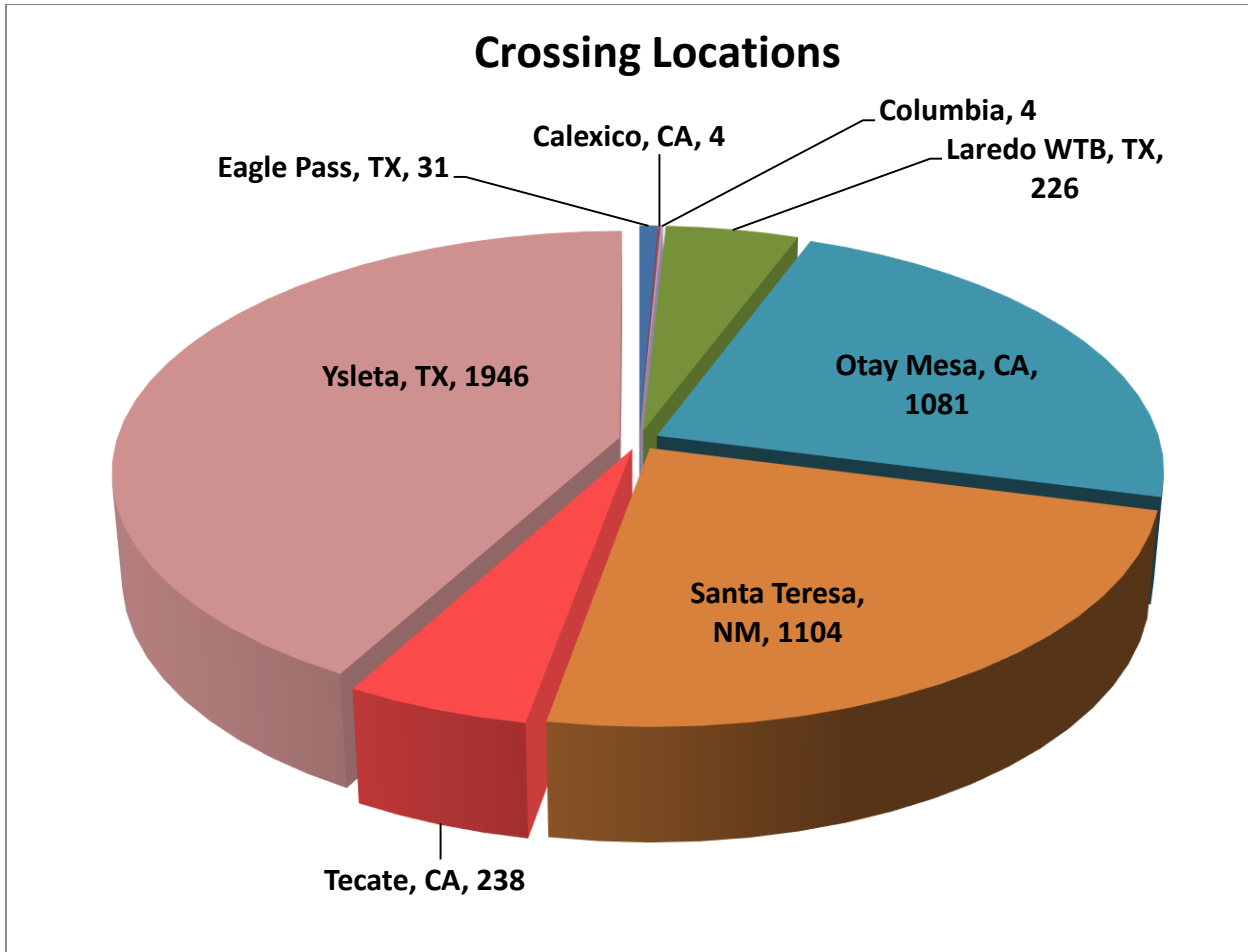

### Number of Crossings

\*Aggregate Data thru July 14, 2013

Carrier Name	Number of Crossings
TRANSPORTES OLYMPIC	90
MOISES ALVAREZ PEREZ	7
BAJA EXPRESS TRANSPORTES SA DE CV	167
TRANSPORTES DEL VALLE DE GUADALUPE SA DE CV	239
SERVICIOS REFRIGERADOS INTERNACIONALES SA DE CV	104
HIGIENICOS Y DESECHABLES DEL BAJIO SA DE CV	6
JOSE GUADALUPE MORALES GUEVARA DBA FLETES MORALES	62
GRUPO BEHR	193
SERVIOS DE TRANSPORTE INTERNACIONAL Y LOCAL	545
RAM TRUCKING	0
GCC TRANSPORTE SA DE CV	3050
TRANSPORTES MONTEBLANCO	171
<b>Total Number of Crossings</b>	<b>4634</b>

## Southern Border States Miles

\*Aggregate Data thru July 14, 2013

Southern Border States	Number of Miles
Texas	250,039.11
New Mexico	19,236.28
Arizona	1,643.52
California	153,556.40
<b>Total Number of Miles</b>	<b>424,475</b>

## Non-Border States Miles

\*Aggregate Data thru July 14, 2013

Non-Border States	Number of Miles
Alabama	7,403.23
Arkansas	5,104.59
Florida	12,097.20
Georgia	4,818.33
Illinois	1,695.55
Indiana	579.55
Iowa	508.38
Kansas	648.33
Kentucky	1,479.44
Louisiana	12,341.39
Maryland	13.27
Minnesota	110.35
Mississippi	5,530.97
Missouri	1,274.58
Nebraska	358.78
New Jersey	201.63
North Carolina	85.02
Ohio	1,171.92
Oklahoma	2,896.59
Pennsylvania	1,125.85
South Carolina	1,125.71

Non-Border States	Number of Miles
South Dakota	178.87
Tennessee	2,387.72
Virginia	829.20
<b>Total Number of Miles</b>	<b>64,449</b>

\*Aggregate Data thru June 30, 2013

Crossing Locations	Number of Crossings
Eagle Pass, TX	31
Calexico, CA	4
Columbia	4
Laredo WTB, TX	226
Otay Mesa, CA	1081
Santa Teresa, NM	1104
Tecate, CA	238
Ysleta, TX	1946