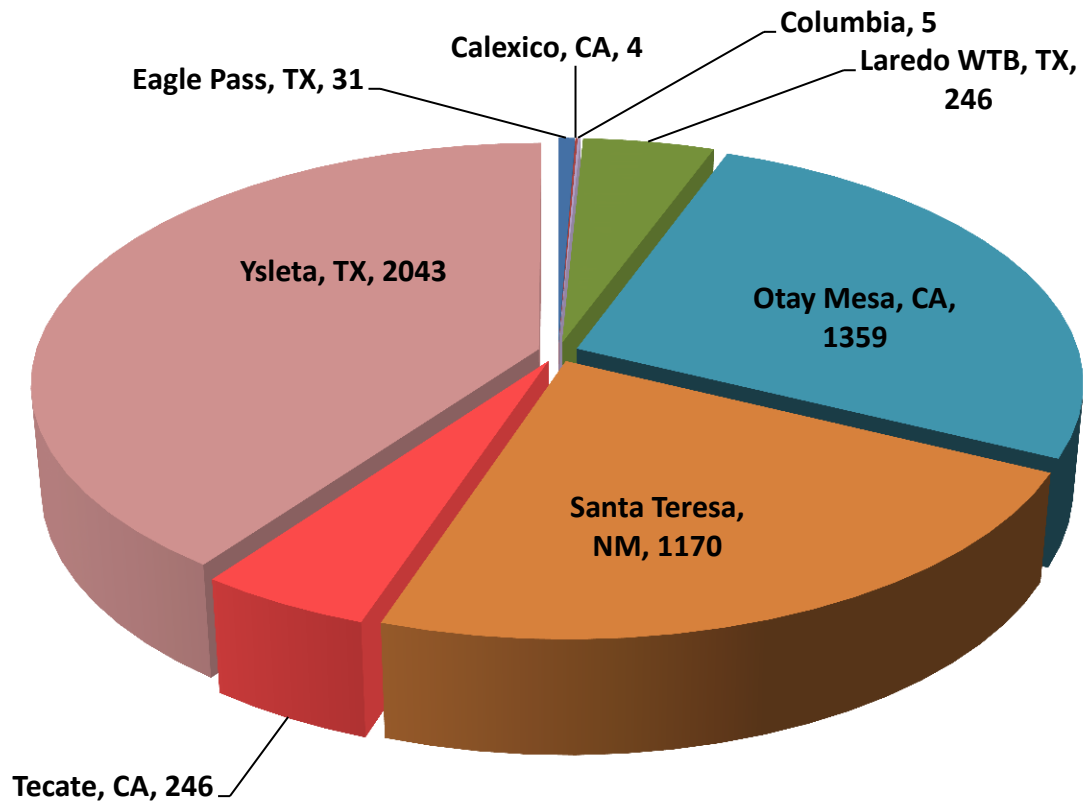

Southern Border States Miles

Total Number of Miles = 453,359

*Aggregate Data thru July 28, 2013

Southern Border States	Number of Miles
Texas	266,531.43
New Mexico	20,307.41
Arizona	1,643.52
California	164,876.50
Total Number of Miles	453,359

Non-Border States Miles

*Aggregate Data thru July 28, 2013

Non-Border States	Number of Miles
Alabama	7,939.40
Arkansas	6,635.69
Connecticut	94.12
Florida	12,097.20
Georgia	4,838.13
Illinois	2,139.81
Indiana	1,056.65
Iowa	508.38
Kansas	648.33
Kentucky	2,387.59
Louisiana	12,853.18

Maryland	29.27
Massachusetts	89.54
Michigan	150.63
Minnesota	110.35
Mississippi	5,874.25
Missouri	1,449.06
Nebraska	358.78
New Jersey	201.63
New York	71.13
North Carolina	85.02
Ohio	2,071.97
Oklahoma	2,896.59
Pennsylvania	1,366.44
South Carolina	1,125.71
South Dakota	178.87
Tennessee	3,665.29
Virginia	1,153.92
Total Number of Miles	72,586

Crossing Locations

*Aggregate Data thru July 28, 2013

Crossing Locations	Number of Crossings
Eagle Pass, TX	31
Calexico, CA	4
Columbia	5
Laredo WTB, TX	246
Otay Mesa, CA	1359
Santa Teresa, NM	1170
Tecate, CA	246
Ysleta, TX	2043