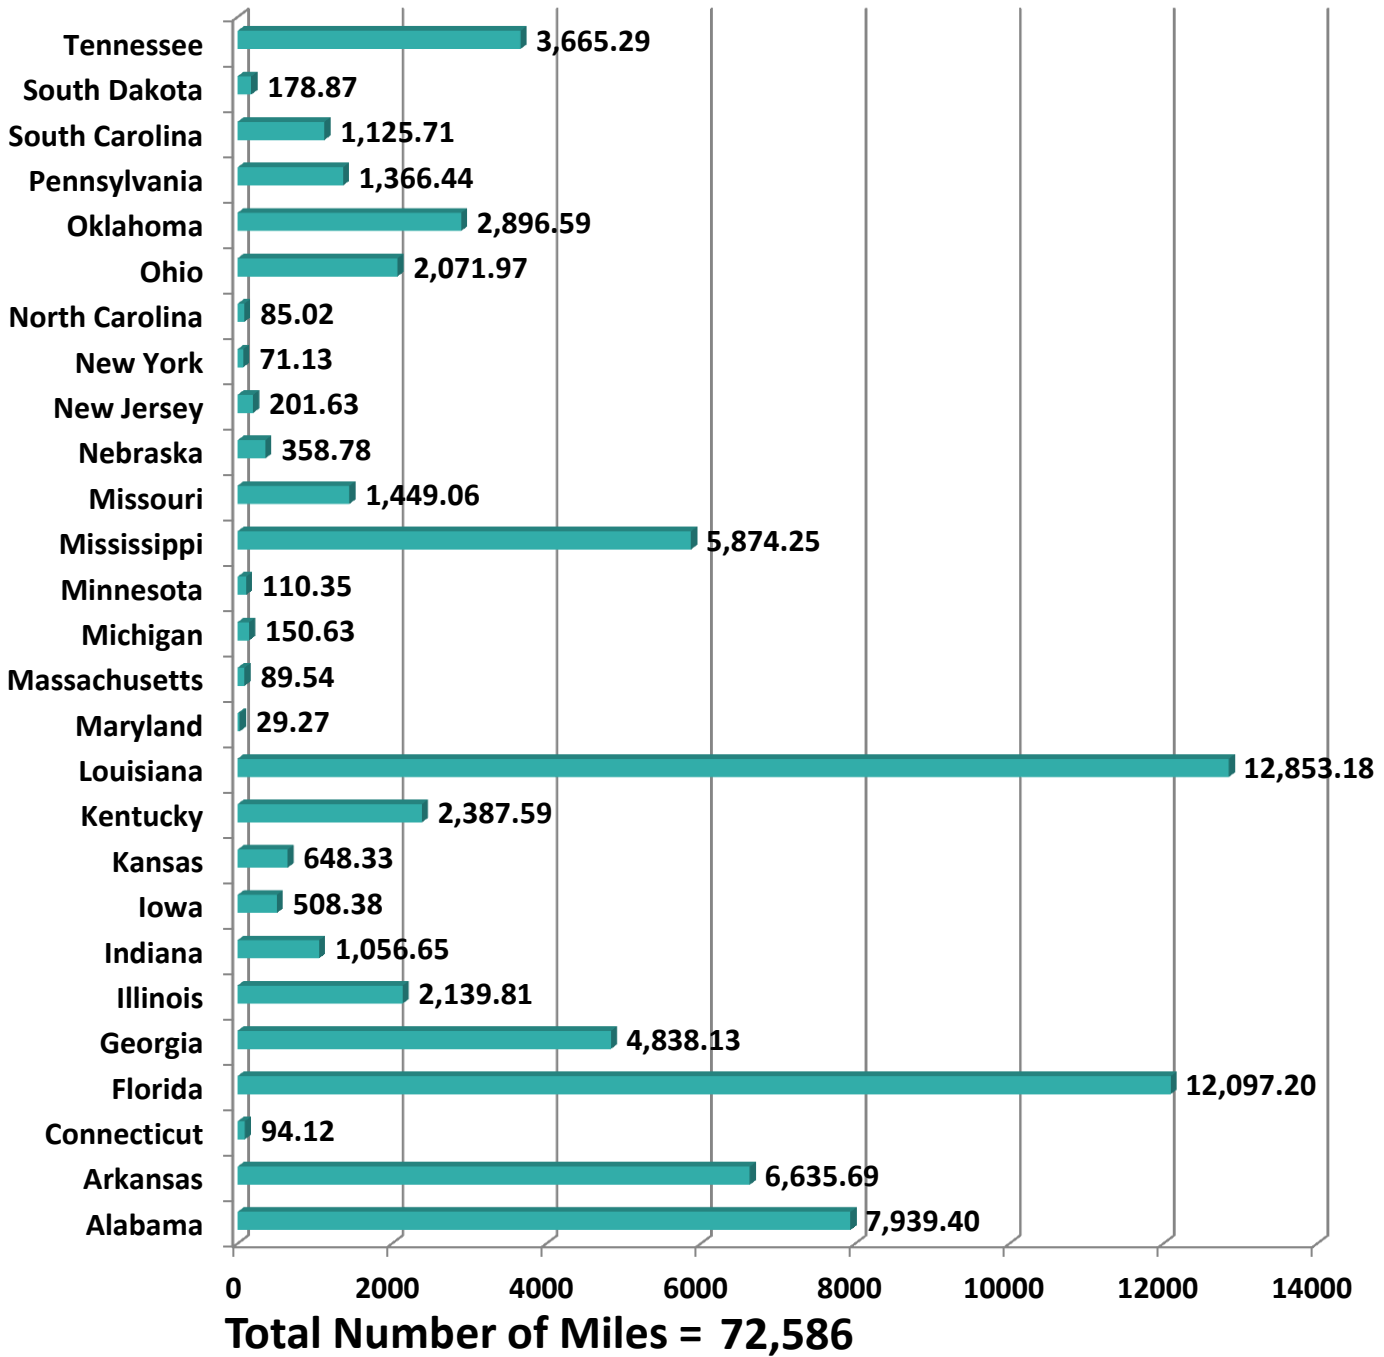

Southern Border States Miles

Total Number of Miles = 453,359

*Aggregate Data thru July 28, 2013

Southern Border States	Number of Miles
Texas	266,531.43
New Mexico	20,307.41
Arizona	1,643.52
California	164,876.50
Total Number of Miles	453,359

Non-Border States Miles

*Aggregate Data thru July 28, 2013

Non-Border States	Number of Miles
Alabama	7,939.40
Arkansas	6,635.69
Connecticut	94.12
Florida	12,097.20
Georgia	4,838.13
Illinois	2,139.81
Indiana	1,056.65
Iowa	508.38
Kansas	648.33
Kentucky	2,387.59
Louisiana	12,853.18

Maryland	29.27
Massachusetts	89.54
Michigan	150.63
Minnesota	110.35
Mississippi	5,874.25
Missouri	1,449.06
Nebraska	358.78
New Jersey	201.63
New York	71.13
North Carolina	85.02
Ohio	2,071.97
Oklahoma	2,896.59
Pennsylvania	1,366.44
South Carolina	1,125.71
South Dakota	178.87
Tennessee	3,665.29
Virginia	1,153.92
Total Number of Miles	72,586

Crossing Locations

*Aggregate Data thru July 28, 2013

Crossing Locations	Number of Crossings
Eagle Pass, TX	31
Calexico, CA	4
Columbia	5
Laredo WTB, TX	246
Otay Mesa, CA	1359
Santa Teresa, NM	1170
Tecate, CA	246
Ysleta, TX	2043