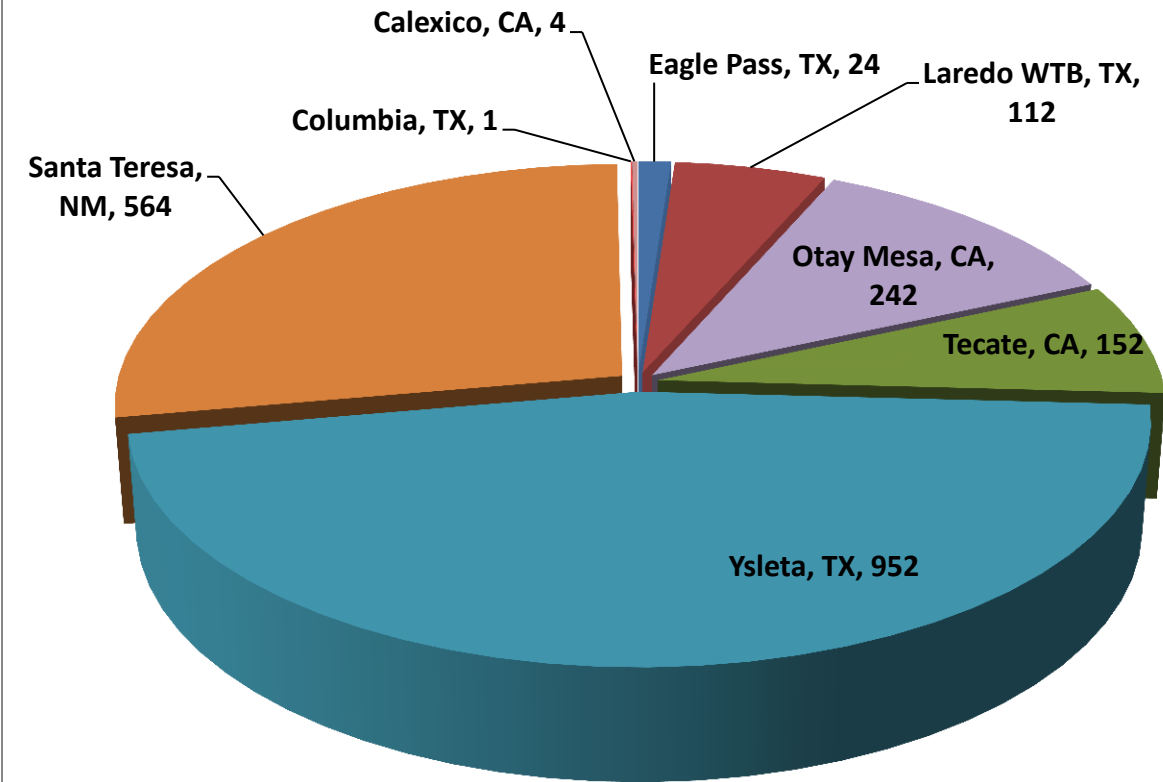

Number of Crossings

Total Number of Crossings = 2051

*Aggregate Data thru March 10, 2013

Carrier Name	Number of Crossings
TRANSPORTES OLYMPIC	49
MOISES ALVAREZ PEREZ	5
BAJA EXPRESS TRANSPORTES SA DE CV	114
TRANSPORTES DEL VALLE DE GUADALUPE SA DE CV	153
SERVICIOS REFRIGERADOS INTERNACIONALES SA DE CV	63
HIGIENICOS Y DESECHABLES DEL BAJIO SA DE CV	2
JOSE GUADALUPE MORALES GUEVARA DBA FLETES MORALES	36
GRUPO BEHR	25
GCC TRANSPORTE SA DE CV	1516
TRANSPORTES MONTEBLANCO	88
Total Number of Inspections	2051

Southern Border States Miles

Total Number of Miles = 230,057

*Aggregate Data thru March 10, 2013

Southern Border States	Number of Miles
Texas	131,285.36
New Mexico	9,395.36
Arizona	411.03
California	88,965.60
Total Number of Miles	230,057

Non-Border States Miles

*Aggregate Data thru March 10, 2013

Non-Border States	Number of Miles
West Virginia	30.60
Virginia	243.15
Tennessee	883.57
South Carolina	1,125.71
Pennsylvania	557.95
Oklahoma	1,412.57
Ohio	290.45
North Carolina	85.02
New Jersey	103.72
Mississippi	4,937.48
Louisiana	10,879.78
Kentucky	737.24
Georgia	4,475.04
Florida	11,686.44
Arkansas	2,181.31
Alabama	6,633.02
Total Number of Miles	46,263

Crossing Locations

*Aggregate Data thru March 10, 2013

Crossing Locations	Number of Crossings
Tecate, CA	152
Calexico, CA	4
Eagle Pass, TX	24
Laredo WTB, TX	112
Otay Mesa, CA	242
Ysleta, TX	952
Santa Teresa, NM	564
Columbia, TX	1