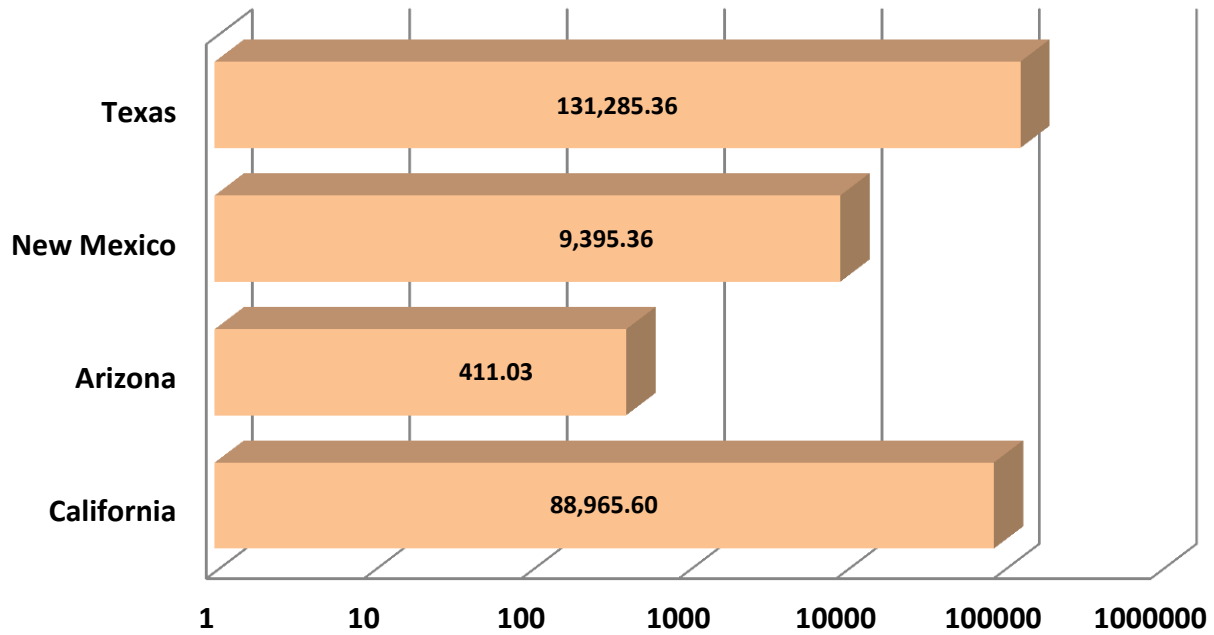

Number of Inspections

Total Number of Inspections = 755

***Aggregate Data thru March 10, 2013**

Carrier Name	Number of Inspections
TRANSPORTES OLYMPIC	41
MOISES ALVAREZ PEREZ	6
BAJA EXPRESS TRANSPORTES SA DE CV	47
TRANSPORTES DEL VALLE DE GUADALUPE SA DE CV	80
SERVICIOS REFRIGERADOS INTERNACIONALES SA DE CV	23
HIGIENICOS Y DESECHABLES DEL BAJIO SA DE CV	2
JOSE GUADALUPE MORALES GUEVARA DBA FLETES MORALES	32
GRUPO BEHR	3
GCC TRANSPORTE SA DE CV	442
TRANSPORTES MONTEBLANCO	79
Total Number of Inspections	755

Number of Crossings

Total Number of Crossings = 2051

*Aggregate Data thru March 10, 2013

Carrier Name	Number of Crossings
TRANSPORTES OLYMPIC	49
MOISES ALVAREZ PEREZ	5
BAJA EXPRESS TRANSPORTES SA DE CV	114
TRANSPORTES DEL VALLE DE GUADALUPE SA DE CV	153
SERVICIOS REFRIGERADOS INTERNACIONALES SA DE CV	63
HIGIENICOS Y DESECHABLES DEL BAJIO SA DE CV	2
JOSE GUADALUPE MORALES GUEVARA DBA FLETES MORALES	36
GRUPO BEHR	25
GCC TRANSPORTE SA DE CV	1516
TRANSPORTES MONTEBLANCO	88
Total Number of Inspections	2051

Southern Border States Miles

Total Number of Miles = 230,057

*Aggregate Data thru March 10, 2013

Southern Border States	Number of Miles
Texas	131,285.36
New Mexico	9,395.36
Arizona	411.03
California	88,965.60
Total Number of Miles	230,057

Non-Border States Miles

*Aggregate Data thru March 10, 2013

Non-Border States	Number of Miles
West Virginia	30.60
Virginia	243.15
Tennessee	883.57
South Carolina	1,125.71
Pennsylvania	557.95
Oklahoma	1,412.57
Ohio	290.45
North Carolina	85.02
New Jersey	103.72
Mississippi	4,937.48
Louisiana	10,879.78
Kentucky	737.24
Georgia	4,475.04
Florida	11,686.44
Arkansas	2,181.31
Alabama	6,633.02
Total Number of Miles	46,263