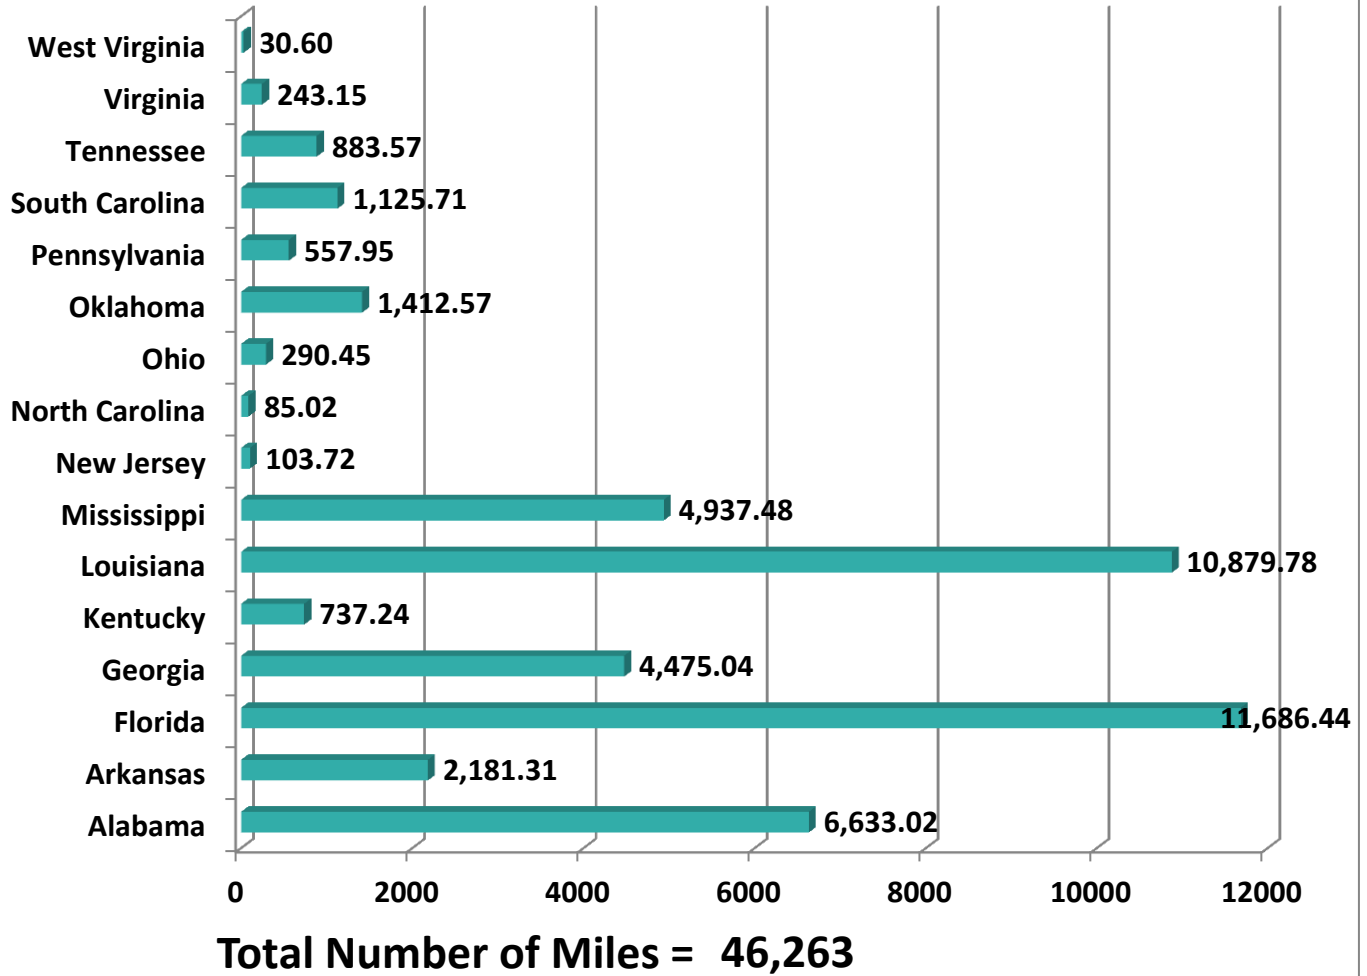

Number of Crossings

Total Number of Crossings = 2051

*Aggregate Data thru March 10, 2013

Carrier Name	Number of Crossings
TRANSPORTES OLYMPIC	49
MOISES ALVAREZ PEREZ	5
BAJA EXPRESS TRANSPORTES SA DE CV	114
TRANSPORTES DEL VALLE DE GUADALUPE SA DE CV	153
SERVICIOS REFRIGERADOS INTERNACIONALES SA DE CV	63
HIGIENICOS Y DESECHABLES DEL BAJIO SA DE CV	2
JOSE GUADALUPE MORALES GUEVARA DBA FLETES MORALES	36
GRUPO BEHR	25
GCC TRANSPORTE SA DE CV	1516
TRANSPORTES MONTEBLANCO	88
Total Number of Inspections	2051

Southern Border States Miles

Total Number of Miles = 230,057

*Aggregate Data thru March 10, 2013

Southern Border States	Number of Miles
Texas	131,285.36
New Mexico	9,395.36
Arizona	411.03
California	88,965.60
Total Number of Miles	230,057

Non-Border States Miles

*Aggregate Data thru March 10, 2013

Non-Border States	Number of Miles
West Virginia	30.60
Virginia	243.15
Tennessee	883.57
South Carolina	1,125.71
Pennsylvania	557.95
Oklahoma	1,412.57
Ohio	290.45
North Carolina	85.02
New Jersey	103.72
Mississippi	4,937.48
Louisiana	10,879.78
Kentucky	737.24
Georgia	4,475.04
Florida	11,686.44
Arkansas	2,181.31
Alabama	6,633.02
Total Number of Miles	46,263

Crossing Locations

*Aggregate Data thru March 10, 2013

Crossing Locations	Number of Crossings
Tecate, CA	152
Calexico, CA	4
Eagle Pass, TX	24
Laredo WTB, TX	112
Otay Mesa, CA	242
Ysleta, TX	952
Santa Teresa, NM	564
Columbia, TX	1