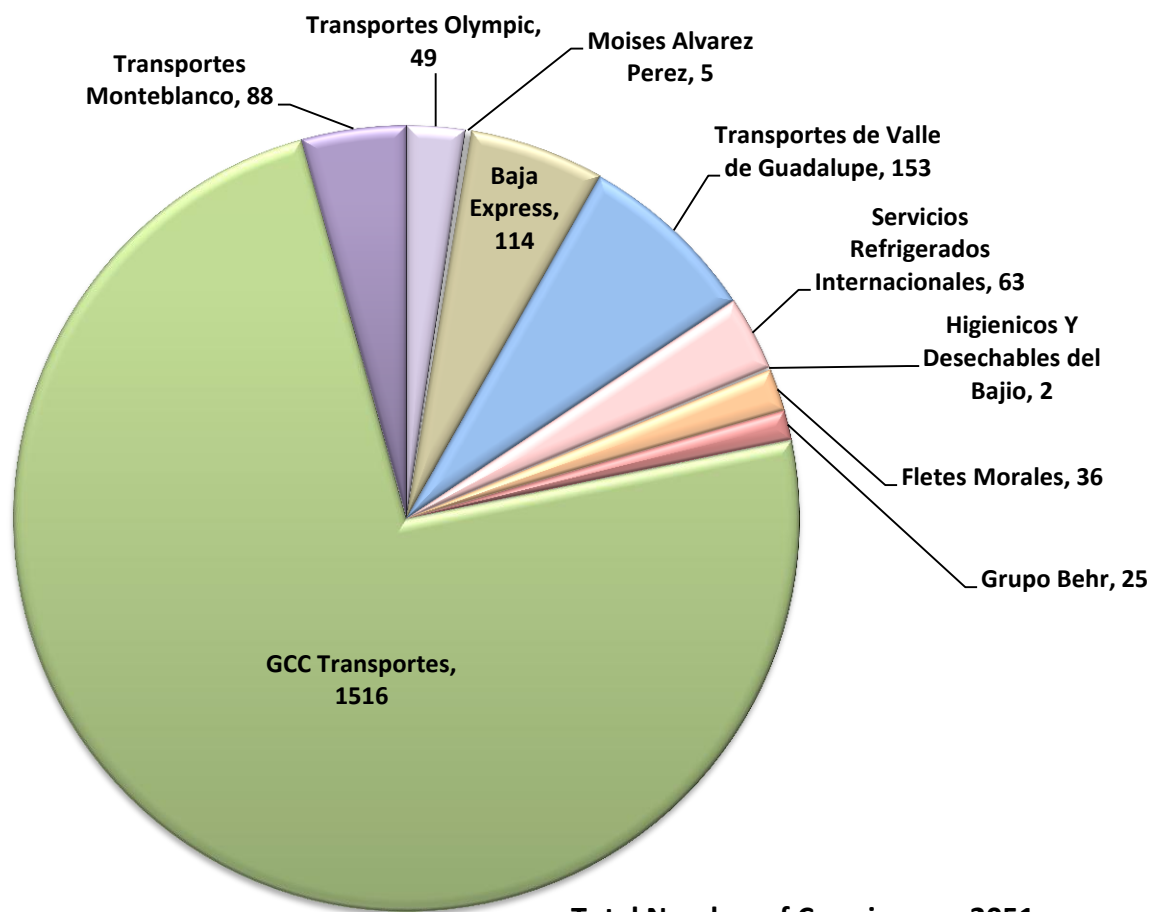

Number of Inspections

Total Number of Inspections = 755

***Aggregate Data thru March 10, 2013**

Carrier Name	Number of Inspections
TRANSPORTES OLYMPIC	41
MOISES ALVAREZ PEREZ	6
BAJA EXPRESS TRANSPORTES SA DE CV	47
TRANSPORTES DEL VALLE DE GUADALUPE SA DE CV	80
SERVICIOS REFRIGERADOS INTERNACIONALES SA DE CV	23
HIGIENICOS Y DESECHABLES DEL BAJIO SA DE CV	2
JOSE GUADALUPE MORALES GUEVARA DBA FLETES MORALES	32
GRUPO BEHR	3
GCC TRANSPORTE SA DE CV	442
TRANSPORTES MONTEBLANCO	79
Total Number of Inspections	755

Number of Crossings

Total Number of Crossings = 2051

*Aggregate Data thru March 10, 2013

Carrier Name	Number of Crossings
TRANSPORTES OLYMPIC	49
MOISES ALVAREZ PEREZ	5
BAJA EXPRESS TRANSPORTES SA DE CV	114
TRANSPORTES DEL VALLE DE GUADALUPE SA DE CV	153
SERVICIOS REFRIGERADOS INTERNACIONALES SA DE CV	63
HIGIENICOS Y DESECHABLES DEL BAJIO SA DE CV	2
JOSE GUADALUPE MORALES GUEVARA DBA FLETES MORALES	36
GRUPO BEHR	25
GCC TRANSPORTE SA DE CV	1516
TRANSPORTES MONTEBLANCO	88
Total Number of Inspections	2051

Southern Border States Miles

Total Number of Miles = 230,057

*Aggregate Data thru March 10, 2013

Southern Border States	Number of Miles
Texas	131,285.36
New Mexico	9,395.36
Arizona	411.03
California	88,965.60
Total Number of Miles	230,057

Non-Border States Miles

*Aggregate Data thru March 10, 2013

Non-Border States	Number of Miles
West Virginia	30.60
Virginia	243.15
Tennessee	883.57
South Carolina	1,125.71
Pennsylvania	557.95
Oklahoma	1,412.57
Ohio	290.45
North Carolina	85.02
New Jersey	103.72
Mississippi	4,937.48
Louisiana	10,879.78
Kentucky	737.24
Georgia	4,475.04
Florida	11,686.44
Arkansas	2,181.31
Alabama	6,633.02
Total Number of Miles	46,263