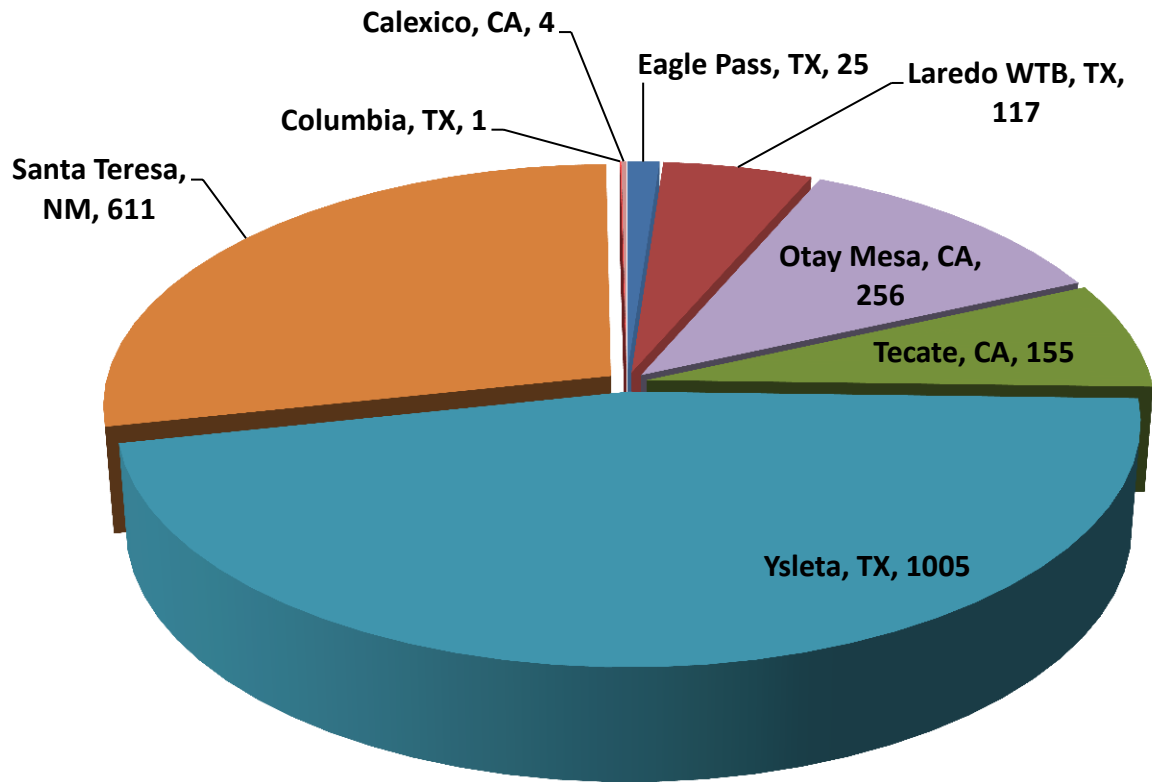

Number of Crossings

Total Number of Crossings = 2174

***Aggregate Data thru March 17, 2013**

Carrier Name	Number of Crossings
TRANSPORTES OLYMPIC	50
MOISES ALVAREZ PEREZ	5
BAJA EXPRESS TRANSPORTES SA DE CV	117
TRANSPORTES DEL VALLE DE GUADALUPE SA DE CV	156
SERVICIOS REFRIGERADOS INTERNACIONALES SA DE CV	65
HIGIENICOS Y DESECHABLES DEL BAJIO SA DE CV	2
JOSE GUADALUPE MORALES GUEVARA DBA FLETES MORALES	37
GRUPO BEHR	33
GCC TRANSPORTE SA DE CV	1616
TRANSPORTES MONTEBLANCO	93
Total Number of Inspections	2174

Southern Border States Miles

*Aggregate Data thru March 17, 2013

Southern Border States	Number of Miles
Texas	137284.36
New Mexico	10.239.38
Arizona	411.03
California	91.818.35
Total Number of Miles	239,753

Non-Border States Miles

*Aggregate Data thru March 17, 2013

Non-Border States	Number of Miles
West Virginia	55.92
Virginia	572.26
Tennessee	1,110.96
South Carolina	1,125.71
Pennsylvania	760.56
Oklahoma	1,412.57
Ohio	290.45
North Carolina	85.02
New Jersey	107.74
Mississippi	5,109.87
Maryland	13.27
Louisiana	11,137.52
Kentucky	737.24
Georgia	4,496.85
Florida	11,686.44
Arkansas	2,181.31
Alabama	6,877.11
Total Number of Miles	46,263

Crossing Locations

***Aggregate Data thru March 17, 2013**

Crossing Locations	Number of Crossings
Tecate, CA	155
Calexico, CA	4
Eagle Pass, TX	25
Laredo WTB, TX	117
Otay Mesa, CA	256
Ysleta, TX	1005
Santa Teresa, NM	611
Columbia, TX	1