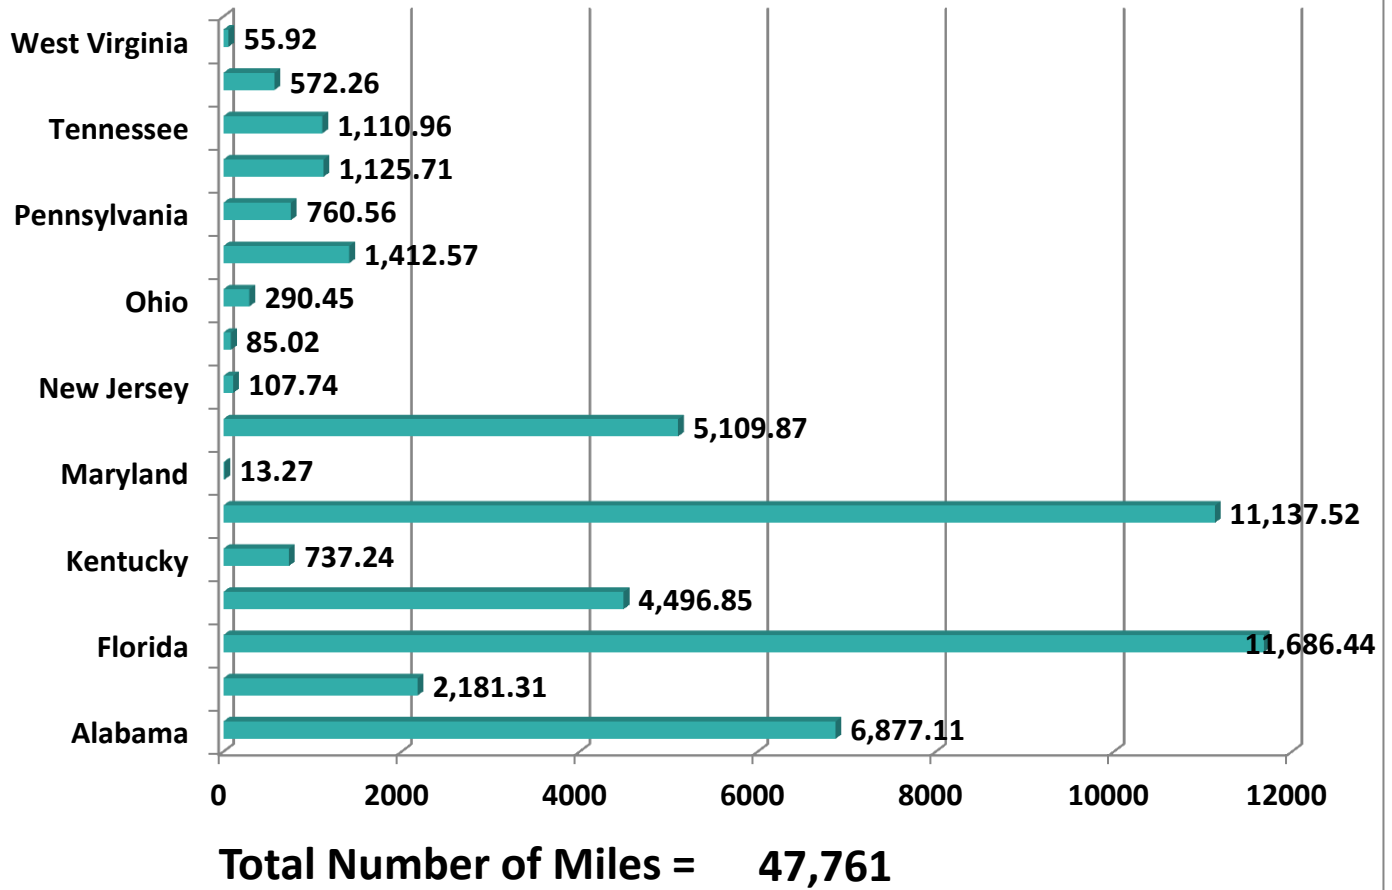

Number of Crossings

Total Number of Crossings = 2174

***Aggregate Data thru March 17, 2013**

Carrier Name	Number of Crossings
TRANSPORTES OLYMPIC	50
MOISES ALVAREZ PEREZ	5
BAJA EXPRESS TRANSPORTES SA DE CV	117
TRANSPORTES DEL VALLE DE GUADALUPE SA DE CV	156
SERVICIOS REFRIGERADOS INTERNACIONALES SA DE CV	65
HIGIENICOS Y DESECHABLES DEL BAJIO SA DE CV	2
JOSE GUADALUPE MORALES GUEVARA DBA FLETES MORALES	37
GRUPO BEHR	33
GCC TRANSPORTE SA DE CV	1616
TRANSPORTES MONTEBLANCO	93
Total Number of Inspections	2174

Southern Border States Miles

*Aggregate Data thru March 17, 2013

Southern Border States	Number of Miles
Texas	137284.36
New Mexico	10.239.38
Arizona	411.03
California	91.818.35
Total Number of Miles	239,753

Non-Border States Miles

*Aggregate Data thru March 17, 2013

Non-Border States	Number of Miles
West Virginia	55.92
Virginia	572.26
Tennessee	1,110.96
South Carolina	1,125.71
Pennsylvania	760.56
Oklahoma	1,412.57
Ohio	290.45
North Carolina	85.02
New Jersey	107.74
Mississippi	5,109.87
Maryland	13.27
Louisiana	11,137.52
Kentucky	737.24
Georgia	4,496.85
Florida	11,686.44
Arkansas	2,181.31
Alabama	6,877.11
Total Number of Miles	46,263

Crossing Locations

***Aggregate Data thru March 17, 2013**

Crossing Locations	Number of Crossings
Tecate, CA	155
Calexico, CA	4
Eagle Pass, TX	25
Laredo WTB, TX	117
Otay Mesa, CA	256
Ysleta, TX	1005
Santa Teresa, NM	611
Columbia, TX	1