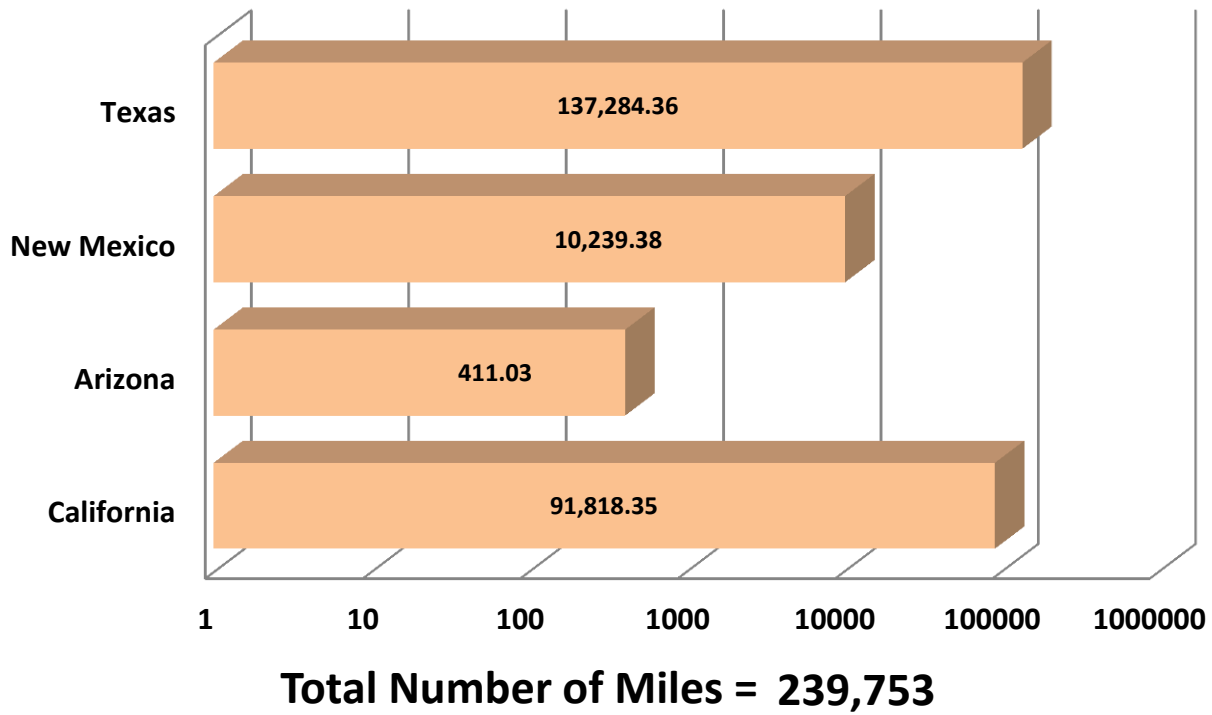

Number of Crossings

Total Number of Crossings = 2174

***Aggregate Data thru March 17, 2013**

Carrier Name	Number of Crossings
TRANSPORTES OLYMPIC	50
MOISES ALVAREZ PEREZ	5
BAJA EXPRESS TRANSPORTES SA DE CV	117
TRANSPORTES DEL VALLE DE GUADALUPE SA DE CV	156
SERVICIOS REFRIGERADOS INTERNACIONALES SA DE CV	65
HIGIENICOS Y DESECHABLES DEL BAJIO SA DE CV	2
JOSE GUADALUPE MORALES GUEVARA DBA FLETES MORALES	37
GRUPO BEHR	33
GCC TRANSPORTE SA DE CV	1616
TRANSPORTES MONTEBLANCO	93
Total Number of Inspections	2174

Southern Border States Miles

*Aggregate Data thru March 17, 2013

Southern Border States	Number of Miles
Texas	137284.36
New Mexico	10.239.38
Arizona	411.03
California	91.818.35
Total Number of Miles	239,753

Non-Border States Miles

*Aggregate Data thru March 17, 2013

Non-Border States	Number of Miles
West Virginia	55.92
Virginia	572.26
Tennessee	1,110.96
South Carolina	1,125.71
Pennsylvania	760.56
Oklahoma	1,412.57
Ohio	290.45
North Carolina	85.02
New Jersey	107.74
Mississippi	5,109.87
Maryland	13.27
Louisiana	11,137.52
Kentucky	737.24
Georgia	4,496.85
Florida	11,686.44
Arkansas	2,181.31
Alabama	6,877.11
Total Number of Miles	46,263

Crossing Locations

***Aggregate Data thru March 17, 2013**

Crossing Locations	Number of Crossings
Tecate, CA	155
Calexico, CA	4
Eagle Pass, TX	25
Laredo WTB, TX	117
Otay Mesa, CA	256
Ysleta, TX	1005
Santa Teresa, NM	611
Columbia, TX	1