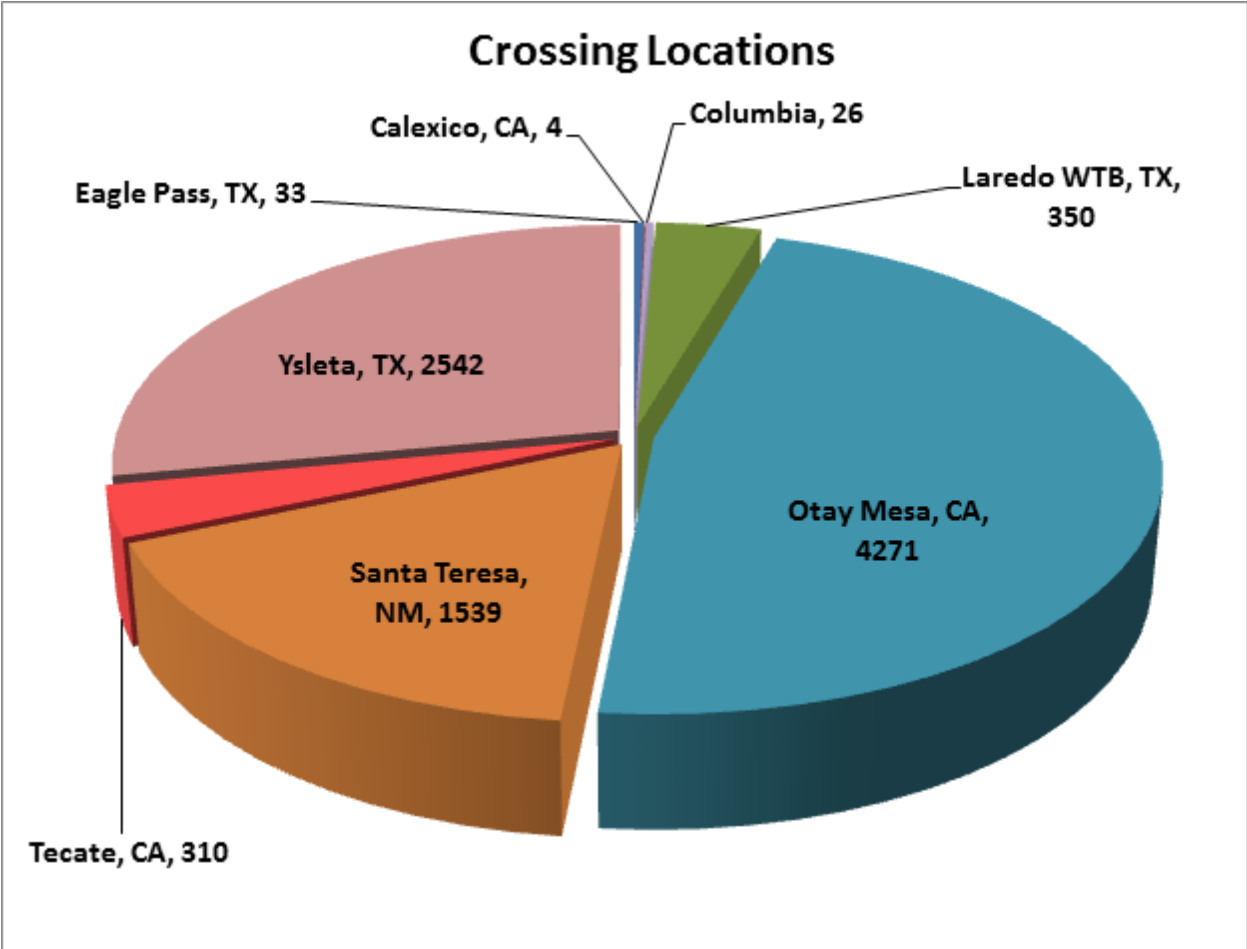

**\*Aggregate Data thru November 3, 2013**

Carrier Name	Number of Crossings
TRANSPORTES OLYMPIC	158
MOISES ALVAREZ PEREZ	8
BAJA EXPRESS TRANSPORTES SA DE CV	212
TRANSPORTES DEL VALLE DE GUADALUPE SA DE CV	311
SERVICIOS REFRIGERADOS INTERNACIONALES SA DE CV	115
HIGIENICOS Y DESECHABLES DEL BAJIO SA DE CV	8
JOSE GUADALUPE MORALES GUEVARA DBA FLETES MORALES	98
GRUPO BEHR	395
SERVIOS DE TRANSPORTE INTERNACIONAL Y LOCAL	3438
RAM TRUCKING	1
GCC TRANSPORTE SA DE CV	4081
SERGIO TRISTAN MADONALDO DBA TRISTAN TRANSPORT	52
TRANSPORTES MONTEBLANCO	198
<b>Total Number of Crossings</b>	<b>9075</b>

\*Aggregate Data thru November 3, 2013

Southern Border States	Number of Miles
Texas	226,530.88
New Mexico	5,675.06
Arizona	29,672.70
California	356,883.52
<b>Total Number of Miles</b>	<b>618,762</b>

\*Aggregate Data November 3, 2013

Non- Border States Miles	Number of Miles
Alabama	10,848.73
Arkansas	14,179.96
Colorado	914.88
Connecticut	189.95
Florida	17,283.40
Georgia	6,670.96
Idaho	554.37
Illinois	4,967.31

<b>Non- Border States Miles</b>	<b>Number of Miles</b>
Indiana	3,169.97
Iowa	1,667.20
Kansas	1,331.00
Kentucky	5,338.63
Louisiana	16,995.41
Maryland	39.99
Massachusetts	151.98
Michigan	463.15
Minnesota	282.91
Mississippi	8,240.61
Missouri	3,603.60
Nebraska	863.70
New Jersey	201.63
New York	143.61
North Carolina	169.58
Ohio	3,361.92
Oklahoma	4,394.23
Oregon	645.75
Pennsylvania	1,605.94
Rhode Island	20.57
South Carolina	1,599.30
South Dakota	457.73
Tennessee	7,985.87
Utah	819.77
Virginia	1,411.12
Washington	603.59
West Virginia	304.08
Wisconsin	230.19
<b>Total Non-Border States</b>	<b>121,713</b>

\*Aggregate Data November 3, 2013

Crossings Locations	
Eagle Pass, TX	33
Calexico, CA	4
Columbia	26
Laredo WTB, TX	350
Otay Mesa, CA	4271
Santa Teresa, NM	1539
Tecate, CA	310
Ysleta, TX	2542