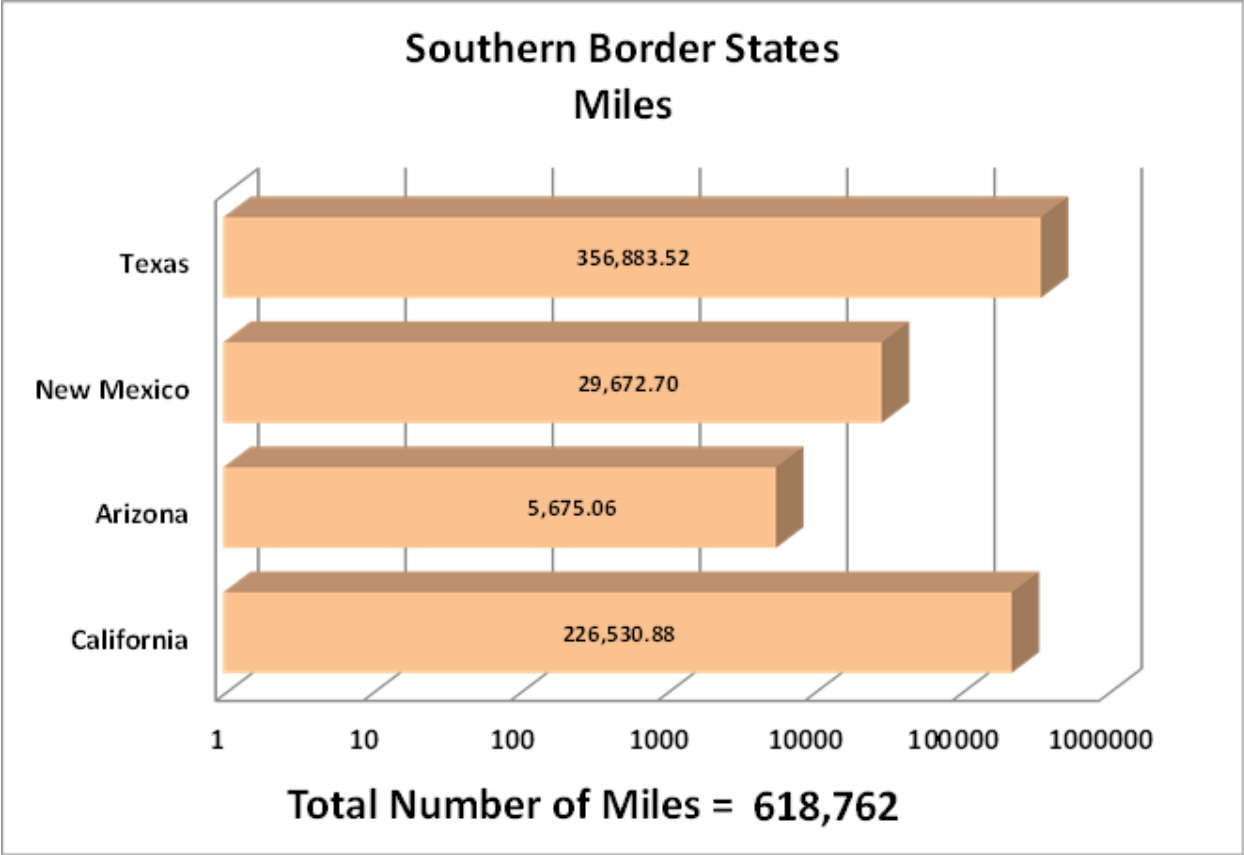

**\*Aggregate Data thru November 3, 2013**

Carrier Name	Number of Crossings
TRANSPORTES OLYMPIC	158
MOISES ALVAREZ PEREZ	8
BAJA EXPRESS TRANSPORTES SA DE CV	212
TRANSPORTES DEL VALLE DE GUADALUPE SA DE CV	311
SERVICIOS REFRIGERADOS INTERNACIONALES SA DE CV	115
HIGIENICOS Y DESECHABLES DEL BAJIO SA DE CV	8
JOSE GUADALUPE MORALES GUEVARA DBA FLETES MORALES	98
GRUPO BEHR	395
SERVIOS DE TRANSPORTE INTERNACIONAL Y LOCAL	3438
RAM TRUCKING	1
GCC TRANSPORTE SA DE CV	4081
SERGIO TRISTAN MADONALDO DBA TRISTAN TRANSPORT	52
TRANSPORTES MONTEBLANCO	198
<b>Total Number of Crossings</b>	<b>9075</b>

\*Aggregate Data thru November 3, 2013

Southern Border States	Number of Miles
Texas	226,530.88
New Mexico	5,675.06
Arizona	29,672.70
California	356,883.52
<b>Total Number of Miles</b>	<b>618,762</b>

\*Aggregate Data November 3, 2013

Non- Border States Miles	Number of Miles
Alabama	10,848.73
Arkansas	14,179.96
Colorado	914.88
Connecticut	189.95
Florida	17,283.40
Georgia	6,670.96
Idaho	554.37
Illinois	4,967.31

<b>Non- Border States Miles</b>	<b>Number of Miles</b>
Indiana	3,169.97
Iowa	1,667.20
Kansas	1,331.00
Kentucky	5,338.63
Louisiana	16,995.41
Maryland	39.99
Massachusetts	151.98
Michigan	463.15
Minnesota	282.91
Mississippi	8,240.61
Missouri	3,603.60
Nebraska	863.70
New Jersey	201.63
New York	143.61
North Carolina	169.58
Ohio	3,361.92
Oklahoma	4,394.23
Oregon	645.75
Pennsylvania	1,605.94
Rhode Island	20.57
South Carolina	1,599.30
South Dakota	457.73
Tennessee	7,985.87
Utah	819.77
Virginia	1,411.12
Washington	603.59
West Virginia	304.08
Wisconsin	230.19
<b>Total Non-Border States</b>	<b>121,713</b>

\*Aggregate Data November 3, 2013

Crossings Locations	
Eagle Pass, TX	33
Calexico, CA	4
Columbia	26
Laredo WTB, TX	350
Otay Mesa, CA	4271
Santa Teresa, NM	1539
Tecate, CA	310
Ysleta, TX	2542