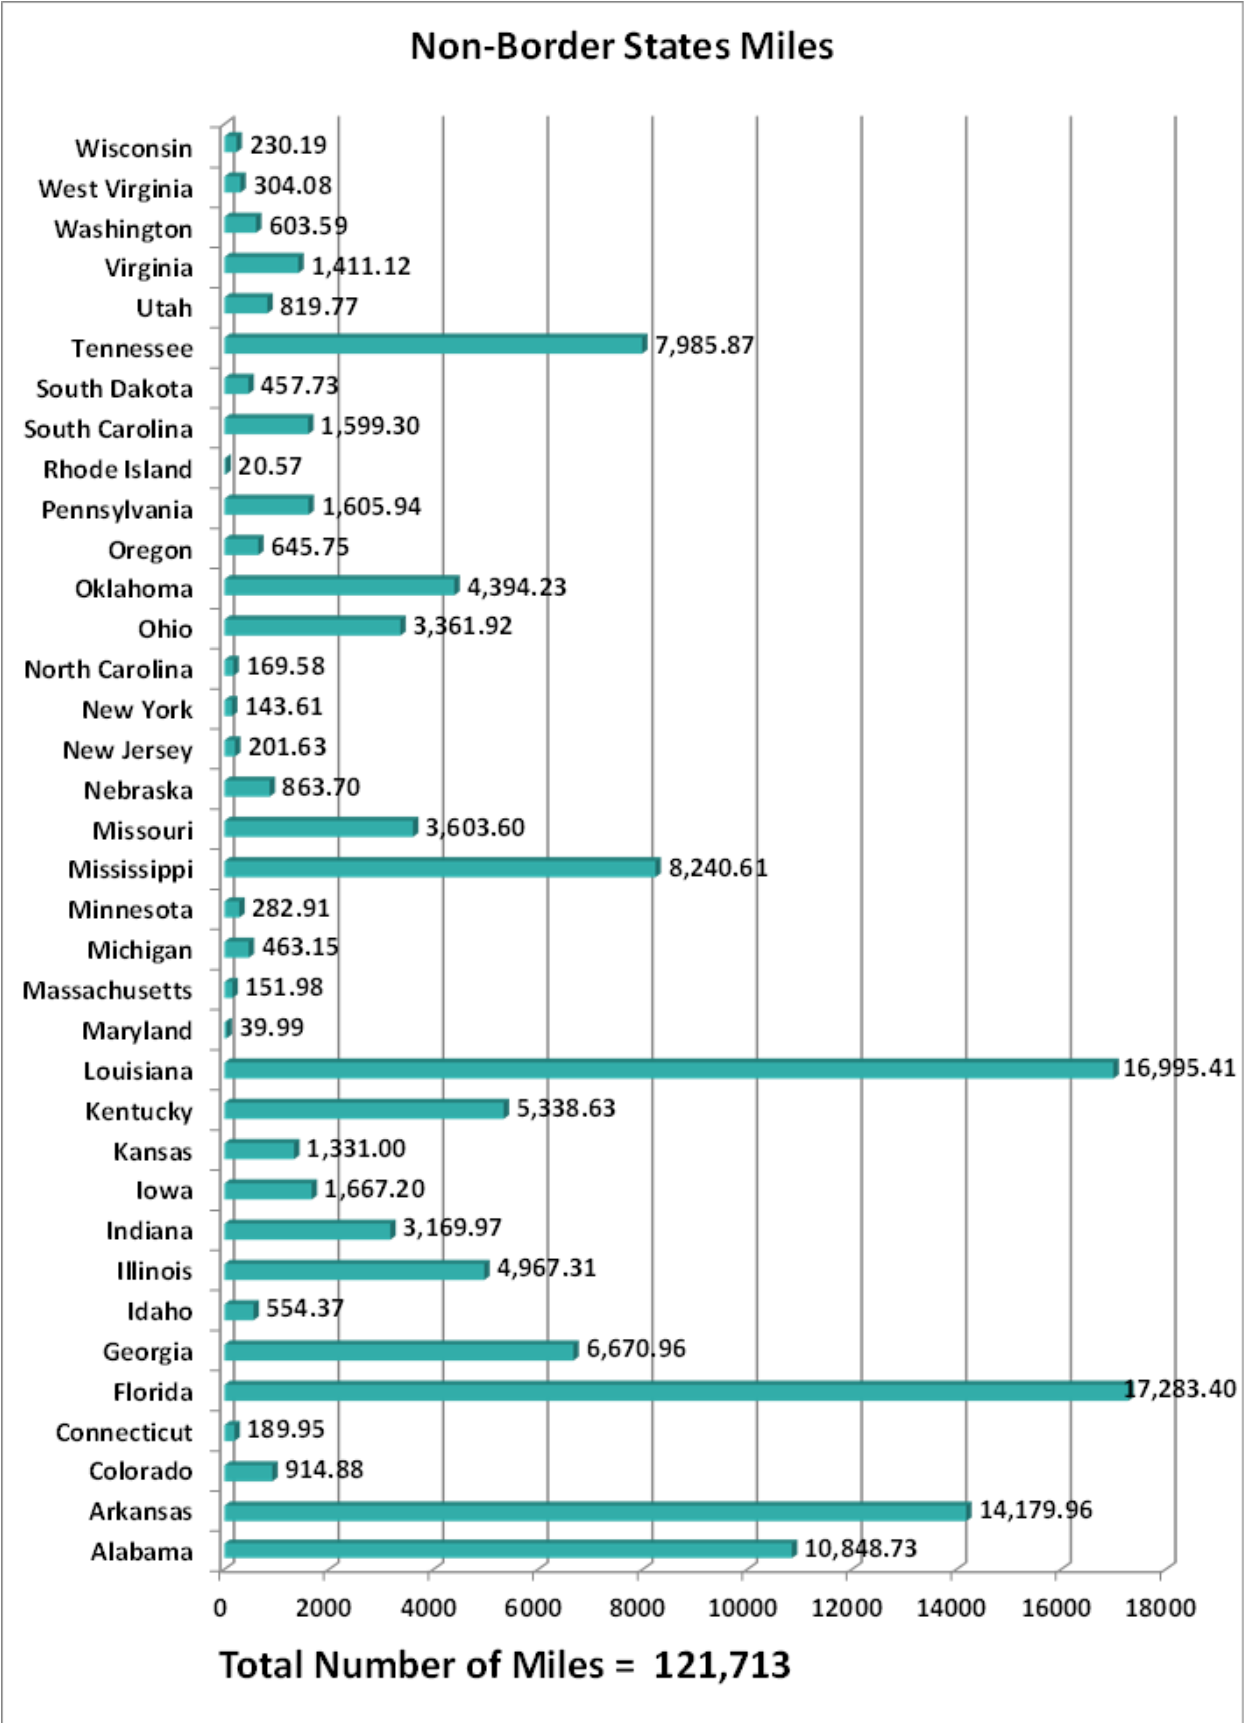

**\*Aggregate Data thru November 3, 2013**

Carrier Name	Number of Crossings
TRANSPORTES OLYMPIC	158
MOISES ALVAREZ PEREZ	8
BAJA EXPRESS TRANSPORTES SA DE CV	212
TRANSPORTES DEL VALLE DE GUADALUPE SA DE CV	311
SERVICIOS REFRIGERADOS INTERNACIONALES SA DE CV	115
HIGIENICOS Y DESECHABLES DEL BAJIO SA DE CV	8
JOSE GUADALUPE MORALES GUEVARA DBA FLETES MORALES	98
GRUPO BEHR	395
SERVIOS DE TRANSPORTE INTERNACIONAL Y LOCAL	3438
RAM TRUCKING	1
GCC TRANSPORTE SA DE CV	4081
SERGIO TRISTAN MADONALDO DBA TRISTAN TRANSPORT	52
TRANSPORTES MONTEBLANCO	198
<b>Total Number of Crossings</b>	<b>9075</b>

\*Aggregate Data thru November 3, 2013

Southern Border States	Number of Miles
Texas	226,530.88
New Mexico	5,675.06
Arizona	29,672.70
California	356,883.52
<b>Total Number of Miles</b>	<b>618,762</b>

\*Aggregate Data November 3, 2013

Non- Border States Miles	Number of Miles
Alabama	10,848.73
Arkansas	14,179.96
Colorado	914.88
Connecticut	189.95
Florida	17,283.40
Georgia	6,670.96
Idaho	554.37
Illinois	4,967.31

<b>Non- Border States Miles</b>	<b>Number of Miles</b>
Indiana	3,169.97
Iowa	1,667.20
Kansas	1,331.00
Kentucky	5,338.63
Louisiana	16,995.41
Maryland	39.99
Massachusetts	151.98
Michigan	463.15
Minnesota	282.91
Mississippi	8,240.61
Missouri	3,603.60
Nebraska	863.70
New Jersey	201.63
New York	143.61
North Carolina	169.58
Ohio	3,361.92
Oklahoma	4,394.23
Oregon	645.75
Pennsylvania	1,605.94
Rhode Island	20.57
South Carolina	1,599.30
South Dakota	457.73
Tennessee	7,985.87
Utah	819.77
Virginia	1,411.12
Washington	603.59
West Virginia	304.08
Wisconsin	230.19
<b>Total Non-Border States</b>	<b>121,713</b>

\*Aggregate Data November 3, 2013

Crossings Locations	
Eagle Pass, TX	33
Calexico, CA	4
Columbia	26
Laredo WTB, TX	350
Otay Mesa, CA	4271
Santa Teresa, NM	1539
Tecate, CA	310
Ysleta, TX	2542