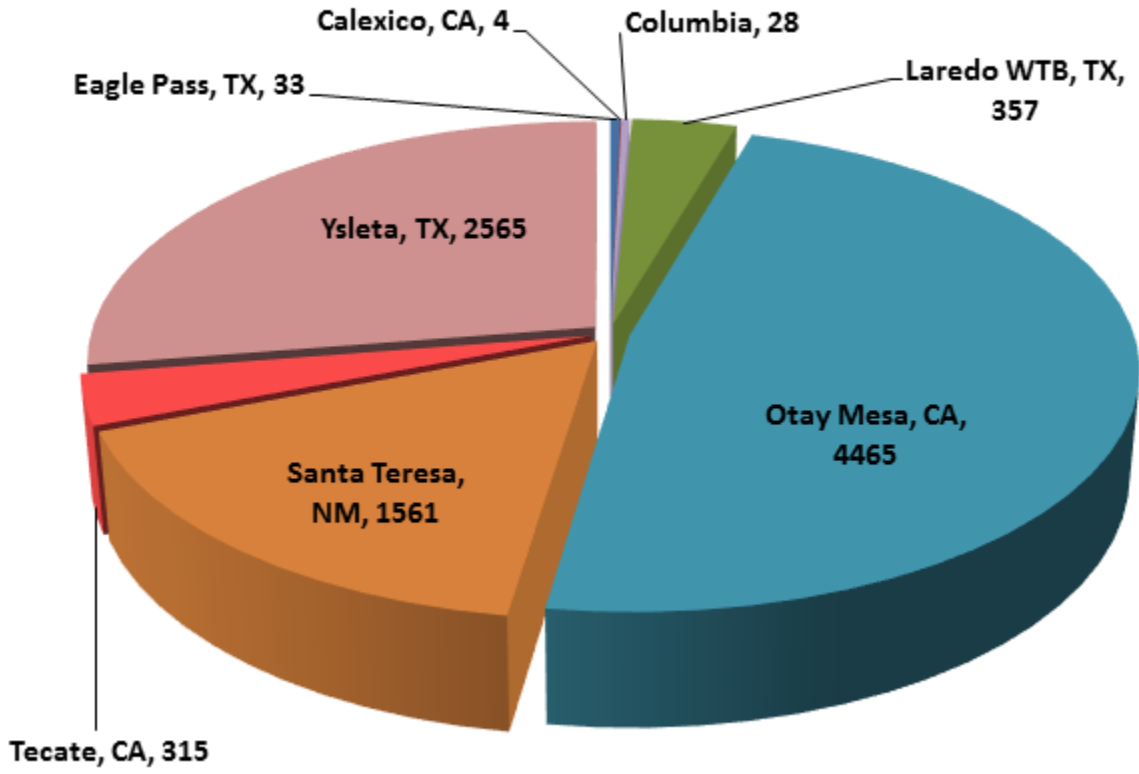

Number of Crossings

Aggregate Data thru November 10, 2013

Carrier Name	Number of Crossings
TRANSPORTES OLYMPIC	165
MOISES ALVAREZ PEREZ	8
BAJA EXPRESS TRANSPORTES SA DE CV	212
TRANSPORTES DEL VALLE DE GUADALUPE SA DE CV	316
SERVICIOS REFRIGERADOS INTERNACIONALES SA DE CV	116
HIGIENICOS Y DESECHABLES DEL BAJIO SA DE CV	8
JOSE GUADALUPE MORALES GUEVARA DBA FLETES MORALES	102
GRUPO BEHR	411
SERVIOS DE TRANSPORTE INTERNACIONAL Y LOCAL	3611
RAM TRUCKING	1
GCC TRANSPORTE SA DE CV	4126
SERGIO TRISTAN MADONALDO DBA TRISTAN TRANSPORT	54
TRANSPORTATION AND CARGO SOLUTIONS	0
TRANSPORTES MONTEBLANCO	198
Total Number of Crossings	9328

*Aggregate Data thru November 10, 2013

Southern Border States	Number of Miles
Texas	230,357.76
New Mexico	5,675.06
Arizona	30,063.47
California	361,012.82
Total Number of Miles	627,109

Non-Border States Miles

*Aggregate Data November 10, 2013

Non- Border States Miles	Number of Miles
Alabama	10,913.73
Arkansas	14,188.96
Colorado	914.88
Connecticut	189.95
Florida	18,224.40

Non- Border States Miles	Number of Miles
Georgia	6,670.96
Idaho	554.37
Illinois	4,967.31
Indiana	3,169.97
Iowa	1,667.20
Kansas	1,331.00
Kentucky	5,338.63
Louisiana	17,248.41
Maryland	39.99
Massachusetts	151.98
Michigan	463.15
Minnesota	282.91
Mississippi	8,319.61
Missouri	3,603.60
Nebraska	863.70
New Jersey	201.63
New York	143.61
North Carolina	169.58
Ohio	3,361.92
Oklahoma	4,394.23
Oregon	645.75
Pennsylvania	1,605.94
Rhode Island	20.57
South Carolina	1,599.30
South Dakota	457.73
Tennessee	7,985.87
Utah	819.77
Virginia	1,411.12
Washington	603.59
West Virginia	304.08
Wisconsin	230.19
Total Non-Border States	123,060

Crossing Locations

*Aggregate Data November 10, 2013

Crossings Locations	
Eagle Pass, TX	33
Calexico, CA	4
Columbia	28
Laredo WTB, TX	357
Otay Mesa, CA	4465
Santa Teresa, NM	1561
Tecate, CA	315
Ysleta, TX	2565