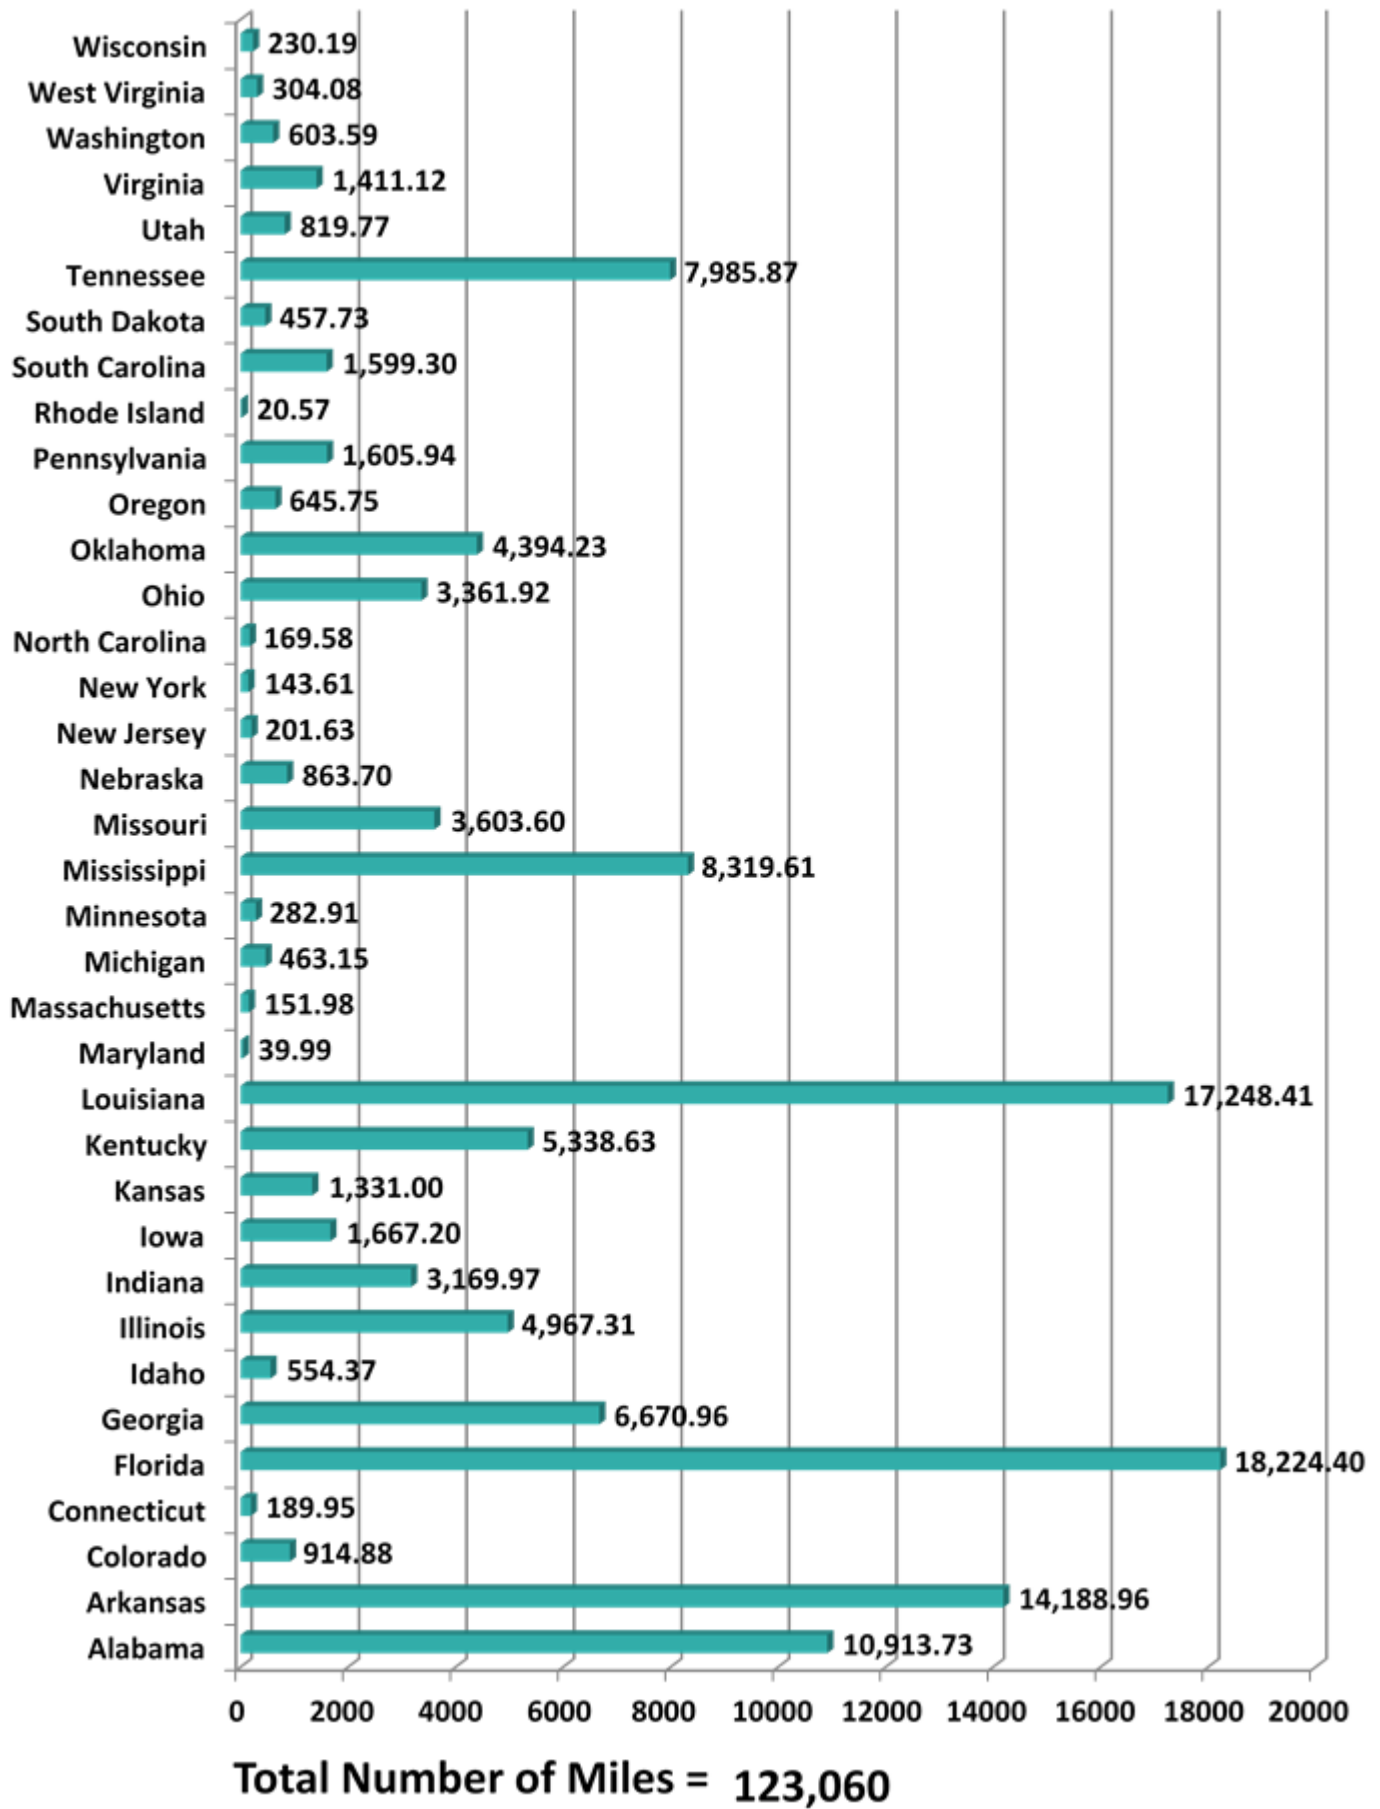

Number of Crossings

Aggregate Data thru November 10, 2013

Carrier Name	Number of Crossings
TRANSPORTES OLYMPIC	165
MOISES ALVAREZ PEREZ	8
BAJA EXPRESS TRANSPORTES SA DE CV	212
TRANSPORTES DEL VALLE DE GUADALUPE SA DE CV	316
SERVICIOS REFRIGERADOS INTERNACIONALES SA DE CV	116
HIGIENICOS Y DESECHABLES DEL BAJIO SA DE CV	8
JOSE GUADALUPE MORALES GUEVARA DBA FLETES MORALES	102
GRUPO BEHR	411
SERVIOS DE TRANSPORTE INTERNACIONAL Y LOCAL	3611
RAM TRUCKING	1
GCC TRANSPORTE SA DE CV	4126
SERGIO TRISTAN MADONALDO DBA TRISTAN TRANSPORT	54
TRANSPORTATION AND CARGO SOLUTIONS	0
TRANSPORTES MONTEBLANCO	198
Total Number of Crossings	9328

*Aggregate Data thru November 10, 2013

Southern Border States	Number of Miles
Texas	230,357.76
New Mexico	5,675.06
Arizona	30,063.47
California	361,012.82
Total Number of Miles	627,109

Non-Border States Miles

*Aggregate Data November 10, 2013

Non- Border States Miles	Number of Miles
Alabama	10,913.73
Arkansas	14,188.96
Colorado	914.88
Connecticut	189.95
Florida	18,224.40

Non- Border States Miles	Number of Miles
Georgia	6,670.96
Idaho	554.37
Illinois	4,967.31
Indiana	3,169.97
Iowa	1,667.20
Kansas	1,331.00
Kentucky	5,338.63
Louisiana	17,248.41
Maryland	39.99
Massachusetts	151.98
Michigan	463.15
Minnesota	282.91
Mississippi	8,319.61
Missouri	3,603.60
Nebraska	863.70
New Jersey	201.63
New York	143.61
North Carolina	169.58
Ohio	3,361.92
Oklahoma	4,394.23
Oregon	645.75
Pennsylvania	1,605.94
Rhode Island	20.57
South Carolina	1,599.30
South Dakota	457.73
Tennessee	7,985.87
Utah	819.77
Virginia	1,411.12
Washington	603.59
West Virginia	304.08
Wisconsin	230.19
Total Non-Border States	123,060

Crossing Locations

*Aggregate Data November 10, 2013

Crossings Locations	
Eagle Pass, TX	33
Calexico, CA	4
Columbia	28
Laredo WTB, TX	357
Otay Mesa, CA	4465
Santa Teresa, NM	1561
Tecate, CA	315
Ysleta, TX	2565