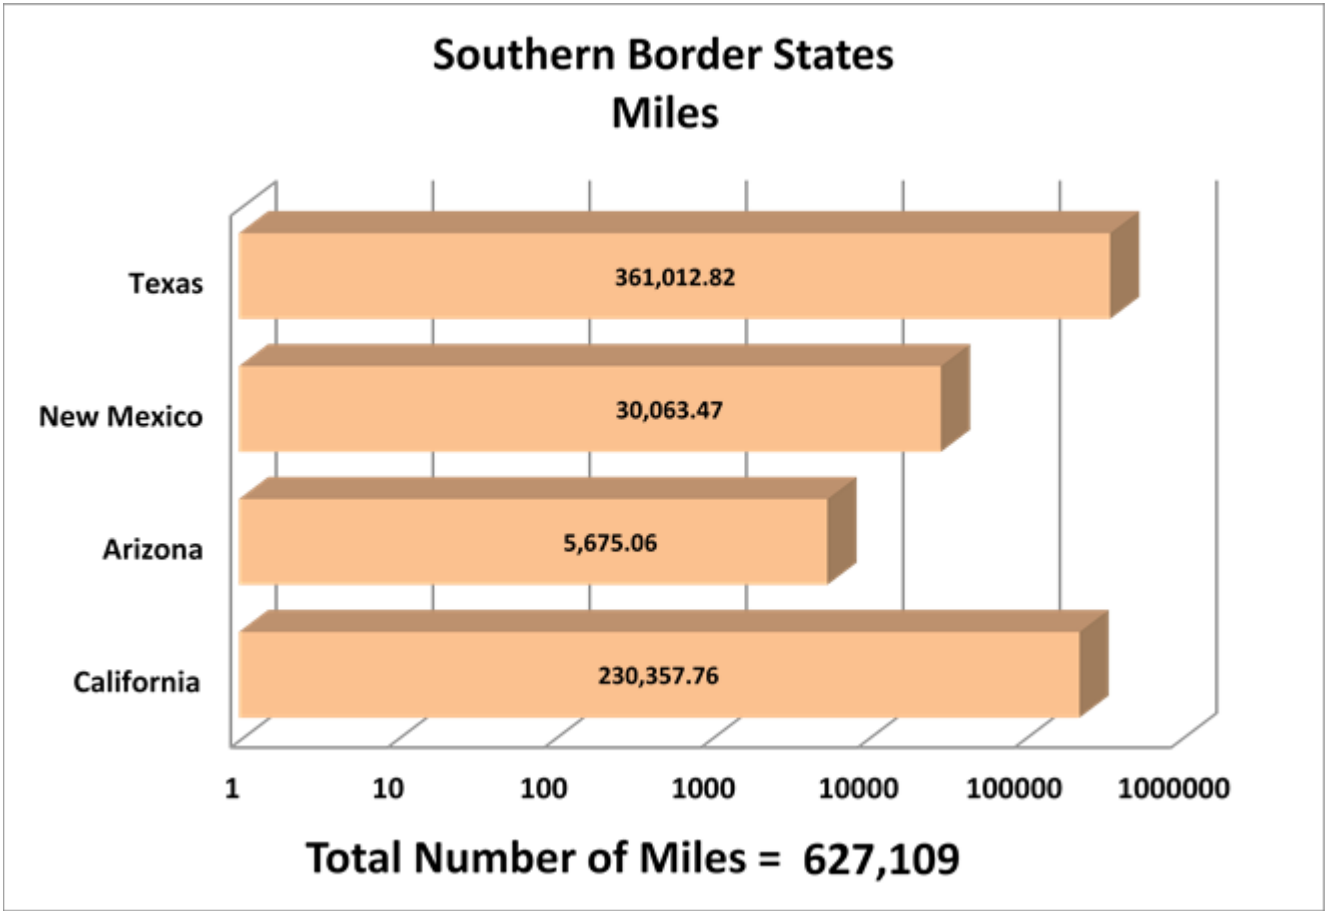

Number of Crossings

Aggregate Data thru November 10, 2013

Carrier Name	Number of Crossings
TRANSPORTES OLYMPIC	165
MOISES ALVAREZ PEREZ	8
BAJA EXPRESS TRANSPORTES SA DE CV	212
TRANSPORTES DEL VALLE DE GUADALUPE SA DE CV	316
SERVICIOS REFRIGERADOS INTERNACIONALES SA DE CV	116
HIGIENICOS Y DESECHABLES DEL BAJIO SA DE CV	8
JOSE GUADALUPE MORALES GUEVARA DBA FLETES MORALES	102
GRUPO BEHR	411
SERVIOS DE TRANSPORTE INTERNACIONAL Y LOCAL	3611
RAM TRUCKING	1
GCC TRANSPORTE SA DE CV	4126
SERGIO TRISTAN MADONALDO DBA TRISTAN TRANSPORT	54
TRANSPORTATION AND CARGO SOLUTIONS	0
TRANSPORTES MONTEBLANCO	198
Total Number of Crossings	9328

*Aggregate Data thru November 10, 2013

Southern Border States	Number of Miles
Texas	230,357.76
New Mexico	5,675.06
Arizona	30,063.47
California	361,012.82
Total Number of Miles	627,109

Non-Border States Miles

*Aggregate Data November 10, 2013

Non- Border States Miles	Number of Miles
Alabama	10,913.73
Arkansas	14,188.96
Colorado	914.88
Connecticut	189.95
Florida	18,224.40

Non- Border States Miles	Number of Miles
Georgia	6,670.96
Idaho	554.37
Illinois	4,967.31
Indiana	3,169.97
Iowa	1,667.20
Kansas	1,331.00
Kentucky	5,338.63
Louisiana	17,248.41
Maryland	39.99
Massachusetts	151.98
Michigan	463.15
Minnesota	282.91
Mississippi	8,319.61
Missouri	3,603.60
Nebraska	863.70
New Jersey	201.63
New York	143.61
North Carolina	169.58
Ohio	3,361.92
Oklahoma	4,394.23
Oregon	645.75
Pennsylvania	1,605.94
Rhode Island	20.57
South Carolina	1,599.30
South Dakota	457.73
Tennessee	7,985.87
Utah	819.77
Virginia	1,411.12
Washington	603.59
West Virginia	304.08
Wisconsin	230.19
Total Non-Border States	123,060

Crossing Locations

*Aggregate Data November 10, 2013

Crossings Locations	
Eagle Pass, TX	33
Calexico, CA	4
Columbia	28
Laredo WTB, TX	357
Otay Mesa, CA	4465
Santa Teresa, NM	1561
Tecate, CA	315
Ysleta, TX	2565