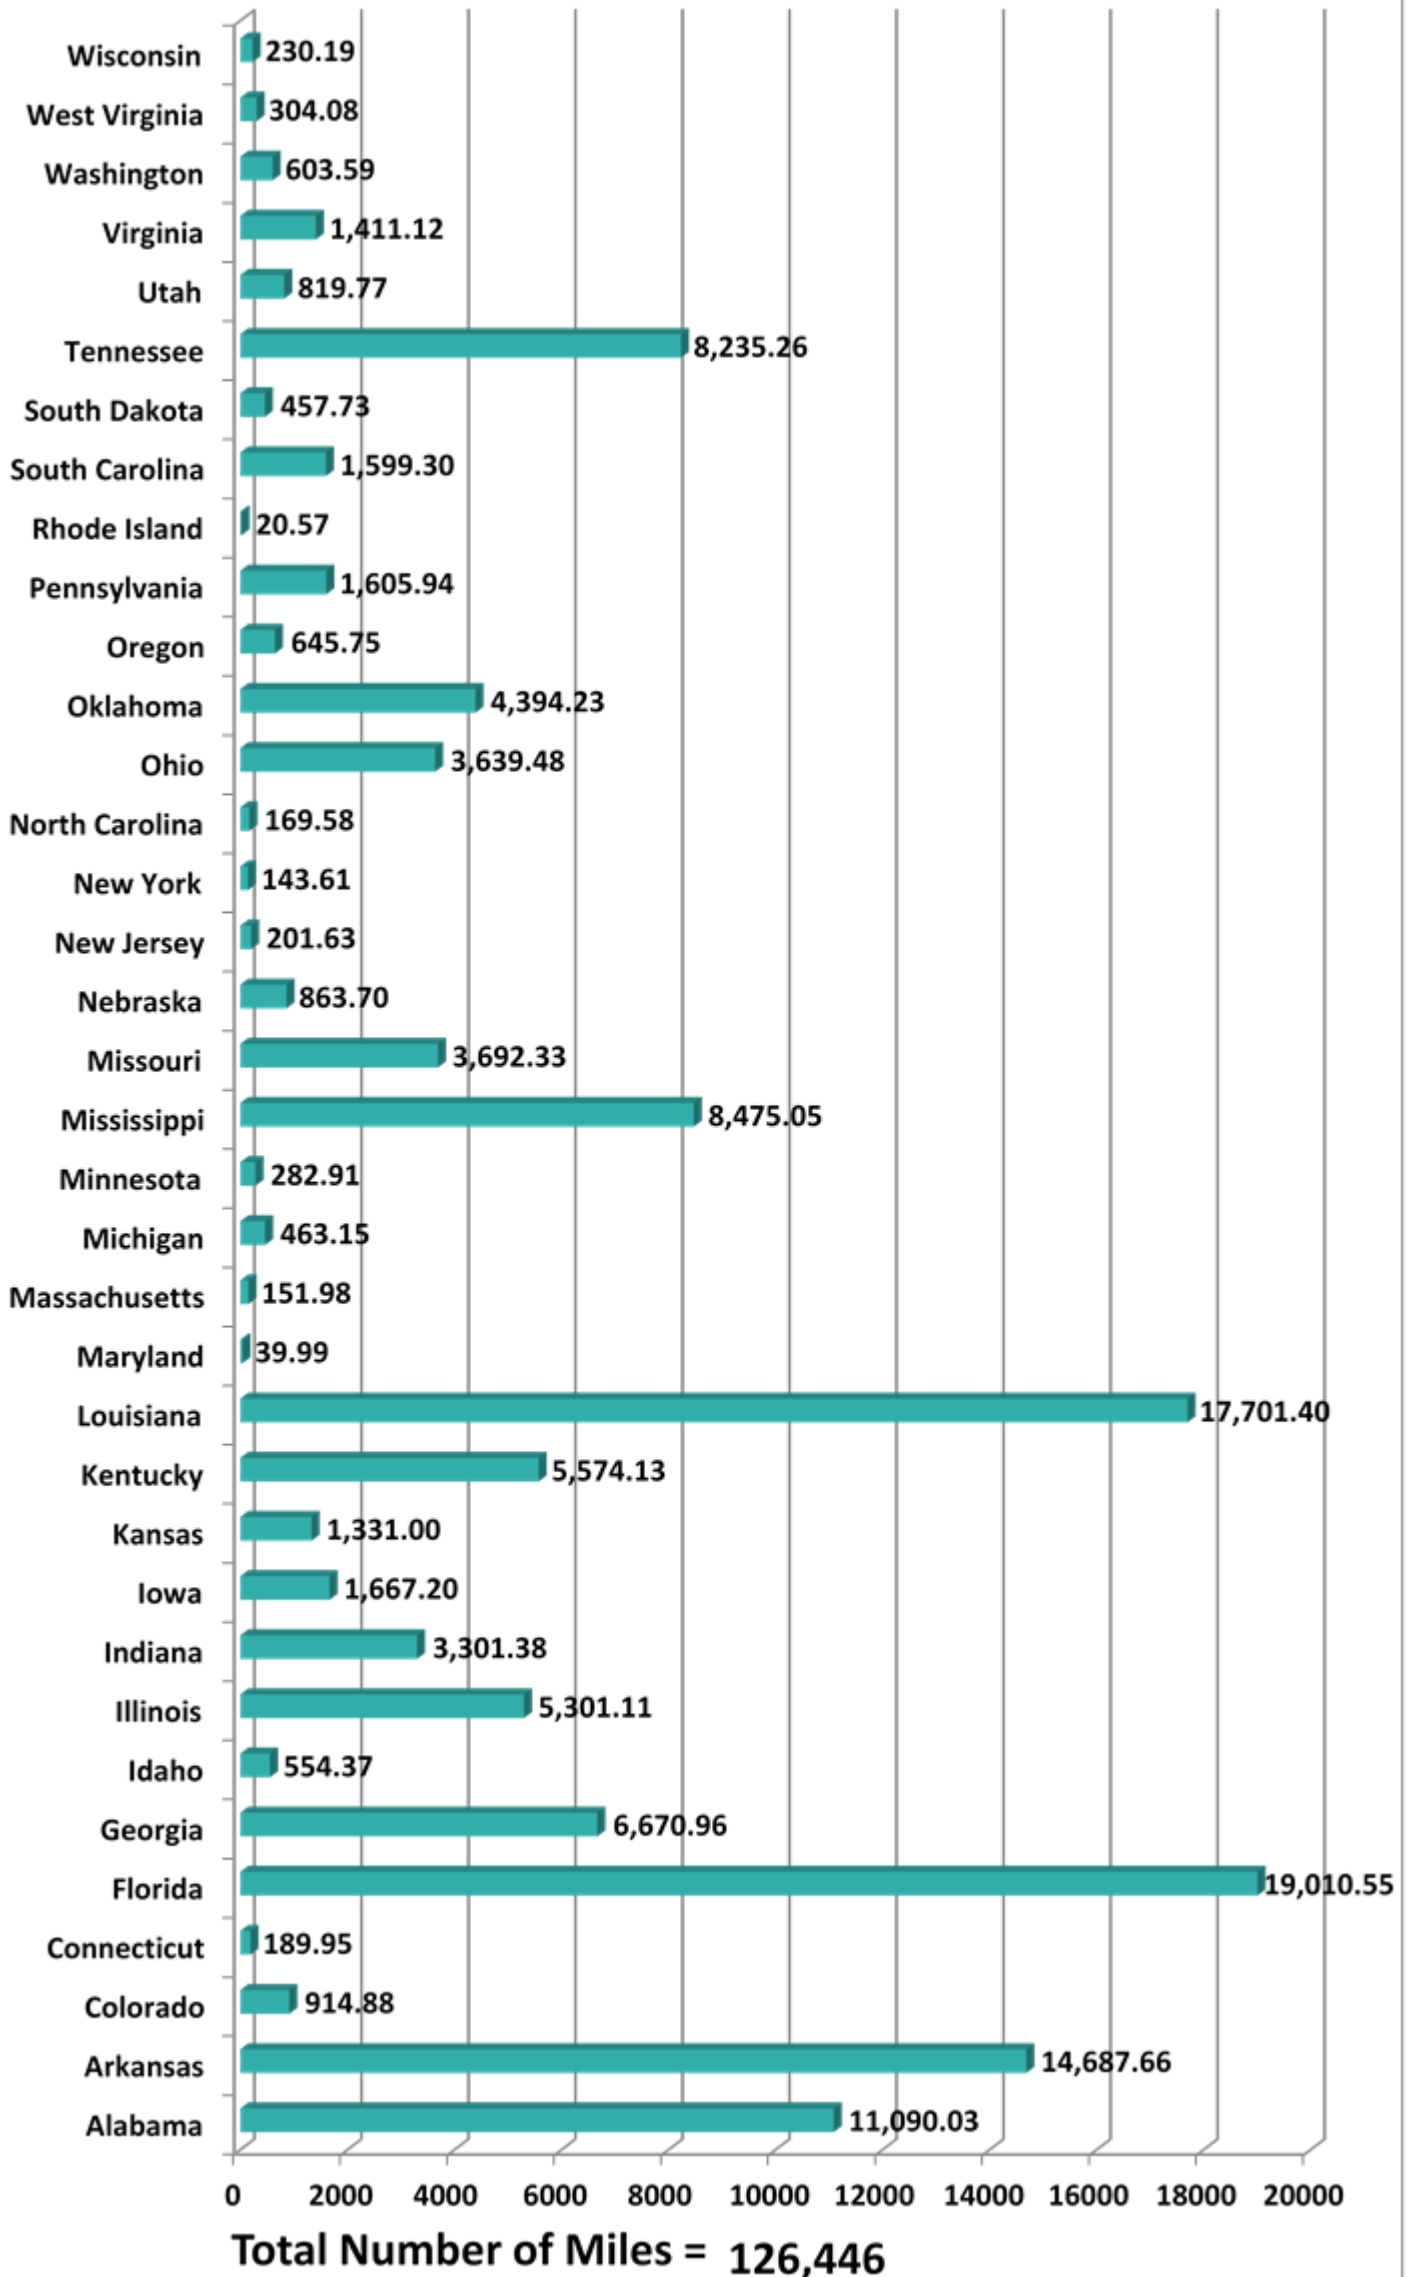

Non-Border States Miles