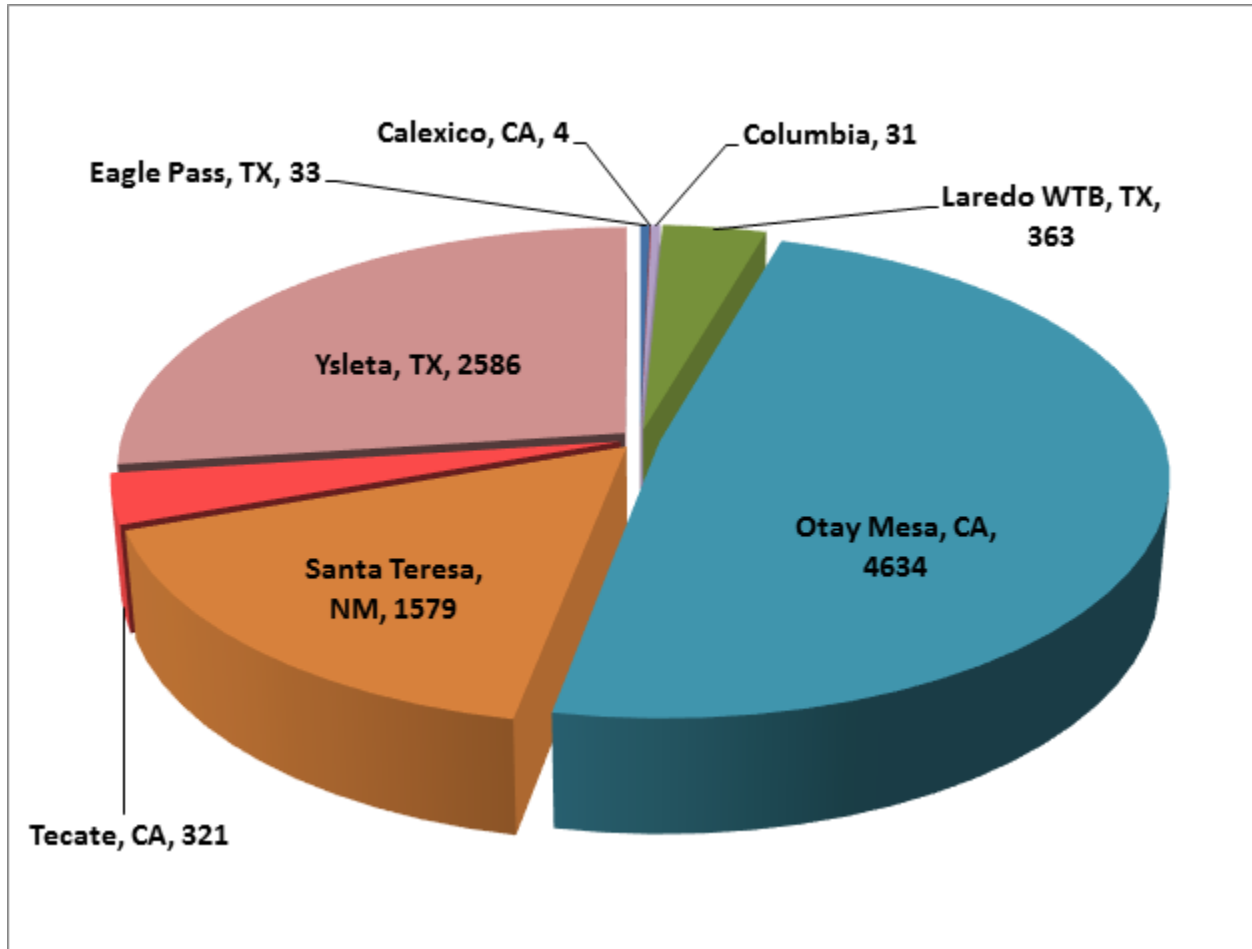

### Southern Border States Miles

\*Aggregate Data thru November 17, 2013

Southern Border States	Number of Miles
Texas	232,477.58
New Mexico	5,675.06
Arizona	30,305.53
California	363,561.54
<b>Total Number of Miles</b>	<b>632,020</b>

## Non-Border States Miles

**\*Aggregate Data November 17, 2013**

<b>Non- Border States Miles</b>	<b>Number of Miles</b>
Alabama	11,090.03
Arkansas	14,687.66
Colorado	914.88
Connecticut	189.95
Florida	19,010.55
Georgia	6,670.96
Idaho	554.37
Illinois	5,301.11
Indiana	3,301.38
Iowa	1,667.20
Kansas	1,331.00
Kentucky	5,574.13
Louisiana	17,701.40
Maryland	39.99
Massachusetts	151.98
Michigan	463.15
Minnesota	282.91
Mississippi	8,475.05
Missouri	3,692.33
Nebraska	863.70
New Jersey	201.63
New York	143.61
North Carolina	169.58
Ohio	3,639.48
Oklahoma	4,394.23
Oregon	645.75
Pennsylvania	1,605.94
Rhode Island	20.57
South Carolina	1,599.30
South Dakota	457.73
Tennessee	8,235.26
Utah	819.77
Virginia	1,411.12
Washington	603.59

Non- Border States Miles	Number of Miles
West Virginia	304.08
Wisconsin	230.19
<b>Total Non-Border States</b>	<b>126,446</b>

### Crossing Locations

\*Aggregate Data November 17, 2013

Crossings Locations	
Eagle Pass, TX	33
Calexico, CA	4
Columbia	31
Laredo WTB, TX	363
Otay Mesa, CA	4634
Santa Teresa, NM	1579
Tecate, CA	321
Ysleta, TX	2586