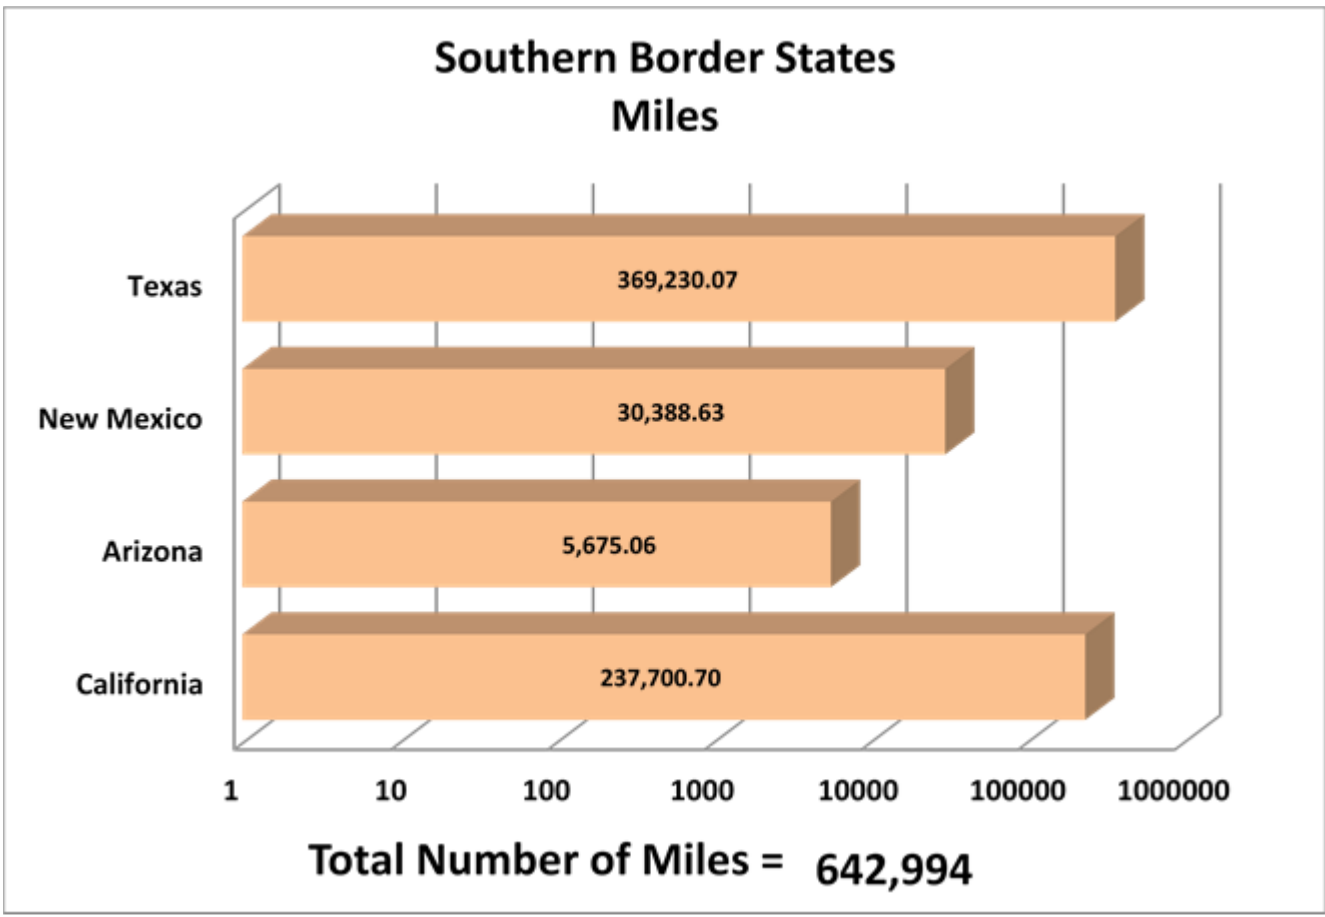

*Aggregate Data thru November 17, 2013

Carrier Name	Number of Crossings
TRANSPORTES OLYMPIC	168
MOISES ALVAREZ PEREZ	8
BAJA EXPRESS TRANSPORTES SA DE CV	212
TRANSPORTES DEL VALLE DE GUADALUPE SA DE CV	322
SERVICIOS REFRIGERADOS INTERNACIONALES SA DE CV	116
HIGIENICOS Y DESECHABLES DEL BAJIO SA DE CV	9
JOSE GUADALUPE MORALES GUEVARA DBA FLETES MORALES	104
GRUPO BEHR	422
SERVICIOS DE TRANSPORTE INTERNACIONAL Y LOCAL	3766
RAM TRUCKING	3
GCC TRANSPORTE SA DE CV	4165
SERGIO TRISTAN MADONALDO DBA TRISTAN TRANSPORT	58
TRANSPORTATION AND CARGO SOLUTIONS	0
TRANSPORTES MONTEBLANCO	198
Total Number of Crossings	9551

*Aggregate Data thru November 17, 2013

Southern Border States	Number of Miles
Texas	363,561.54
New Mexico	30,305.53
Arizona	5,675.06
California	232,477.58
Total Number of Miles	632,020

Non-Border States Miles

*Aggregate Data November 17, 2013

Non- Border States Miles	Number of Miles
Alabama	11,090.03
Arkansas	14,687.66
Colorado	914.88
Connecticut	189.95
Florida	19,010.55
Georgia	6,670.96

Non- Border States Miles	Number of Miles
Idaho	554.37
Illinois	5,301.11
Indiana	3,301.38
Iowa	1,667.20
Kansas	1,331.00
Kentucky	5,574.13
Louisiana	17,701.40
Maryland	39.99
Massachusetts	151.98
Michigan	463.15
Minnesota	282.91
Mississippi	8,475.05
Missouri	3,692.33
Nebraska	863.70
New Jersey	201.63
New York	143.61
North Carolina	169.58
Ohio	3,639.48
Oklahoma	4,394.23
Oregon	645.75
Pennsylvania	1,605.94
Rhode Island	20.57
South Carolina	1,599.30
South Dakota	457.73
Tennessee	8,235.26
Utah	819.77
Virginia	1,411.12
Washington	603.59
West Virginia	304.08
Wisconsin	230.19
Total Non-Border States	126,446

Crossing Locations

*Aggregate Data November 17, 2013

Crossings Locations	
Eagle Pass, TX	33
Calexico, CA	4
Columbia	31
Laredo WTB, TX	363
Otay Mesa, CA	4634
Santa Teresa, NM	1579
Tecate, CA	321
Ysleta, TX	2586