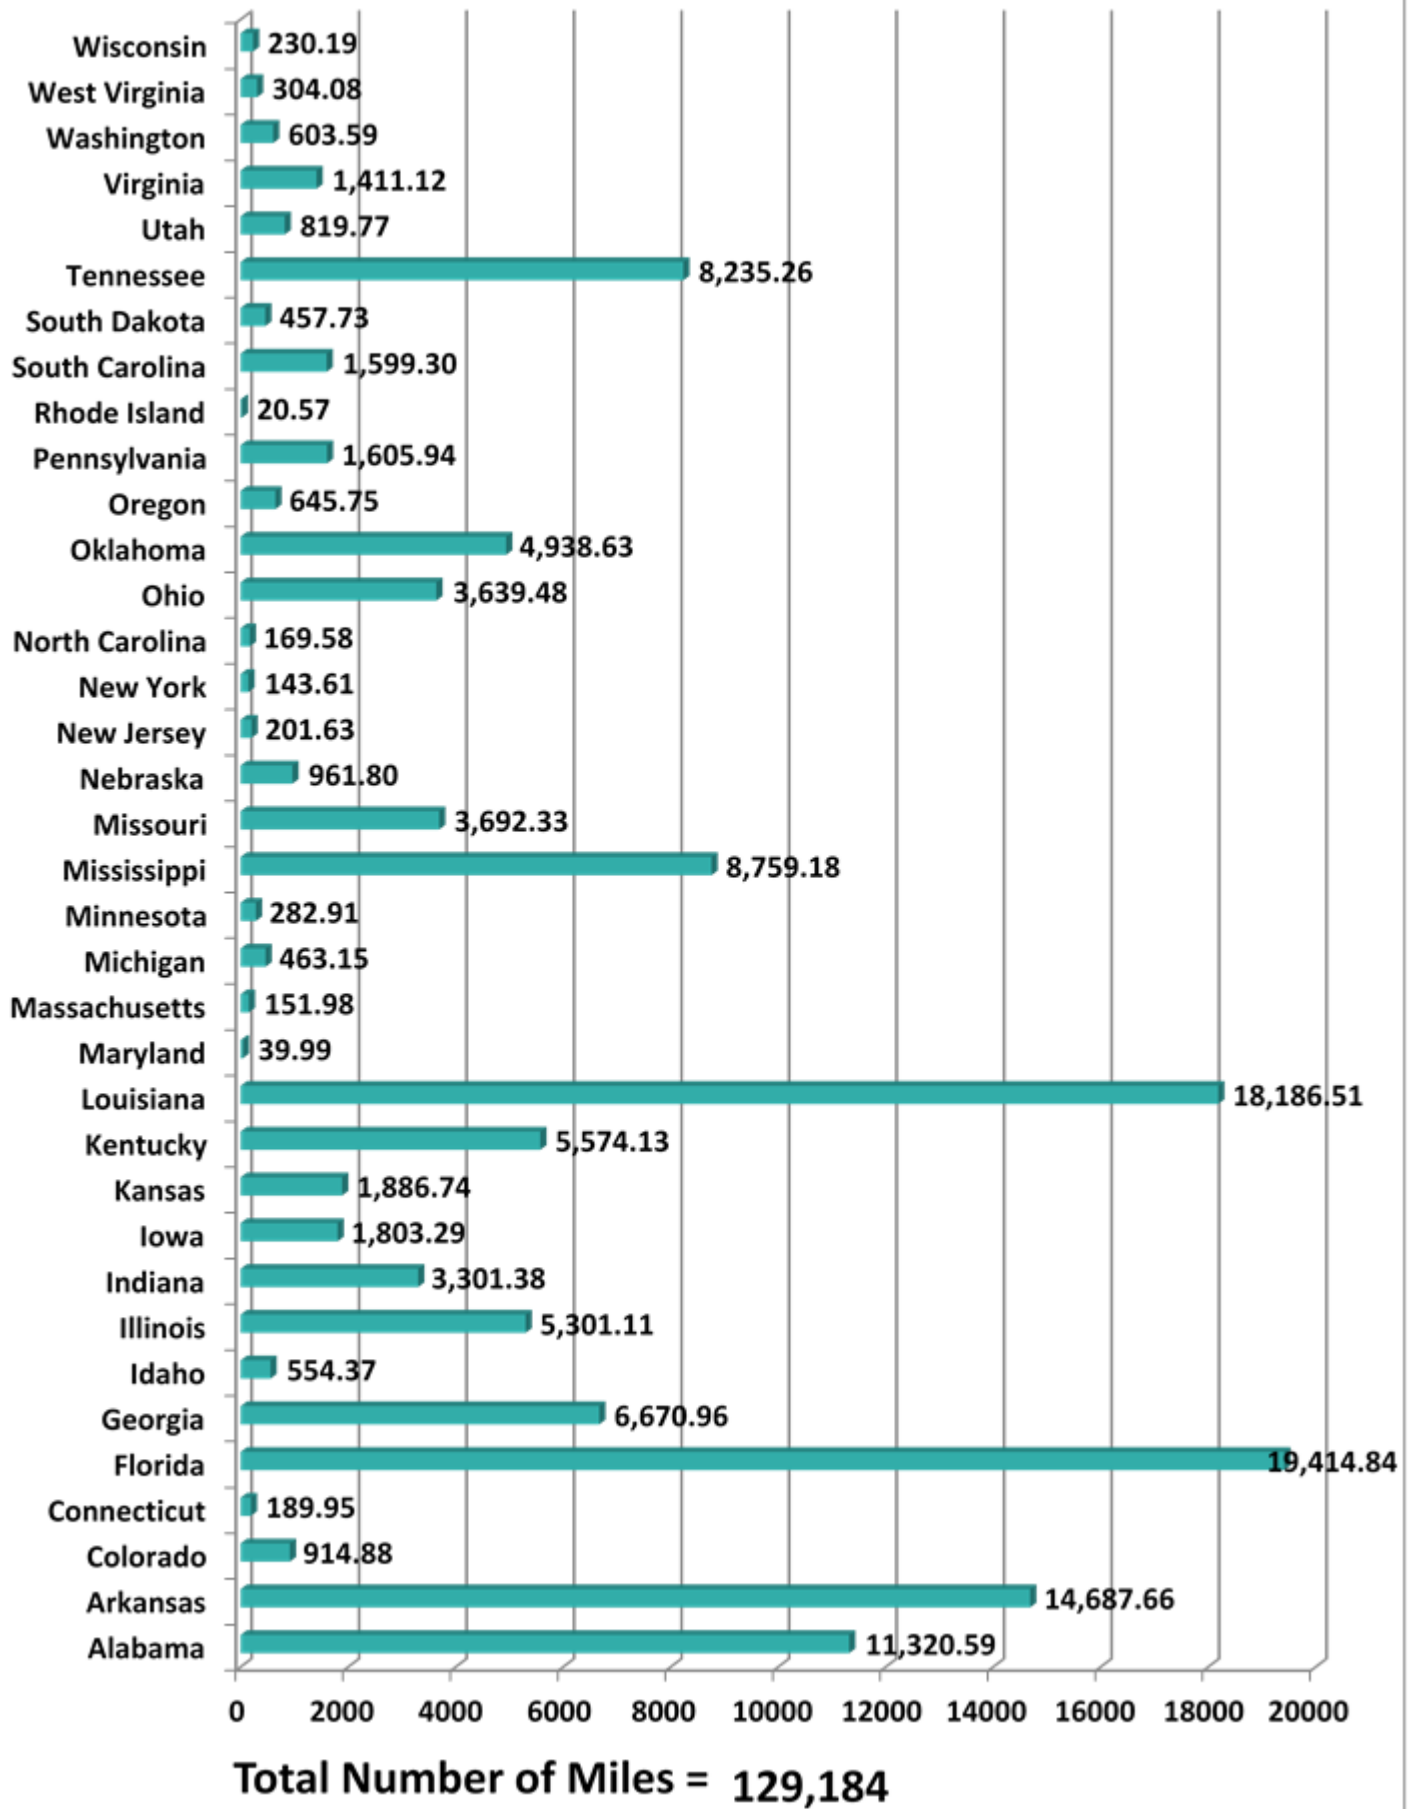

*Aggregate Data thru November 17, 2013

Carrier Name	Number of Crossings
TRANSPORTES OLYMPIC	168
MOISES ALVAREZ PEREZ	8
BAJA EXPRESS TRANSPORTES SA DE CV	212
TRANSPORTES DEL VALLE DE GUADALUPE SA DE CV	322
SERVICIOS REFRIGERADOS INTERNACIONALES SA DE CV	116
HIGIENICOS Y DESECHABLES DEL BAJIO SA DE CV	9
JOSE GUADALUPE MORALES GUEVARA DBA FLETES MORALES	104
GRUPO BEHR	422
SERVICIOS DE TRANSPORTE INTERNACIONAL Y LOCAL	3766
RAM TRUCKING	3
GCC TRANSPORTE SA DE CV	4165
SERGIO TRISTAN MADONALDO DBA TRISTAN TRANSPORT	58
TRANSPORTATION AND CARGO SOLUTIONS	0
TRANSPORTES MONTEBLANCO	198
Total Number of Crossings	9551

*Aggregate Data thru November 17, 2013

Southern Border States	Number of Miles
Texas	363,561.54
New Mexico	30,305.53
Arizona	5,675.06
California	232,477.58
Total Number of Miles	632,020

Non-Border States Miles

*Aggregate Data November 17, 2013

Non- Border States Miles	Number of Miles
Alabama	11,090.03
Arkansas	14,687.66
Colorado	914.88
Connecticut	189.95
Florida	19,010.55
Georgia	6,670.96

Non- Border States Miles	Number of Miles
Idaho	554.37
Illinois	5,301.11
Indiana	3,301.38
Iowa	1,667.20
Kansas	1,331.00
Kentucky	5,574.13
Louisiana	17,701.40
Maryland	39.99
Massachusetts	151.98
Michigan	463.15
Minnesota	282.91
Mississippi	8,475.05
Missouri	3,692.33
Nebraska	863.70
New Jersey	201.63
New York	143.61
North Carolina	169.58
Ohio	3,639.48
Oklahoma	4,394.23
Oregon	645.75
Pennsylvania	1,605.94
Rhode Island	20.57
South Carolina	1,599.30
South Dakota	457.73
Tennessee	8,235.26
Utah	819.77
Virginia	1,411.12
Washington	603.59
West Virginia	304.08
Wisconsin	230.19
Total Non-Border States	126,446

Crossing Locations

*Aggregate Data November 17, 2013

Crossings Locations	
Eagle Pass, TX	33
Calexico, CA	4
Columbia	31
Laredo WTB, TX	363
Otay Mesa, CA	4634
Santa Teresa, NM	1579
Tecate, CA	321
Ysleta, TX	2586