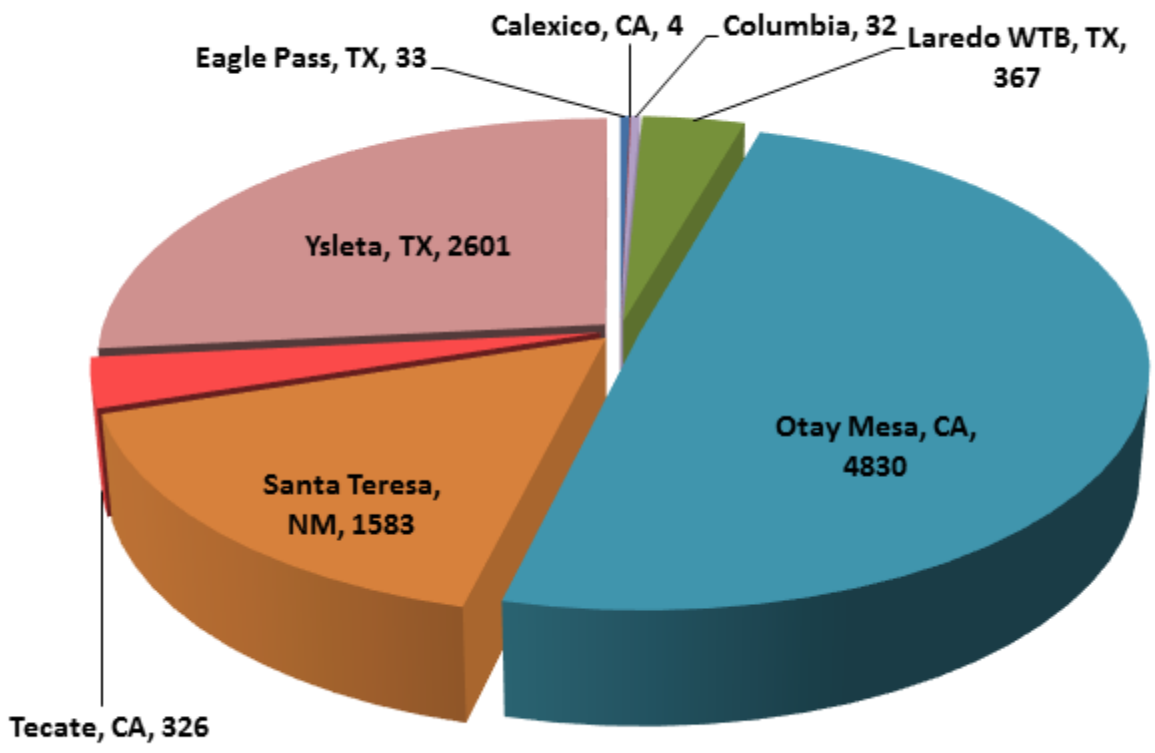

*Aggregate Data thru November 17, 2013

Carrier Name	Number of Crossings
TRANSPORTES OLYMPIC	168
MOISES ALVAREZ PEREZ	8
BAJA EXPRESS TRANSPORTES SA DE CV	212
TRANSPORTES DEL VALLE DE GUADALUPE SA DE CV	322
SERVICIOS REFRIGERADOS INTERNACIONALES SA DE CV	116
HIGIENICOS Y DESECHABLES DEL BAJIO SA DE CV	9
JOSE GUADALUPE MORALES GUEVARA DBA FLETES MORALES	104
GRUPO BEHR	422
SERVICIOS DE TRANSPORTE INTERNACIONAL Y LOCAL	3766
RAM TRUCKING	3
GCC TRANSPORTE SA DE CV	4165
SERGIO TRISTAN MADONALDO DBA TRISTAN TRANSPORT	58
TRANSPORTATION AND CARGO SOLUTIONS	0
TRANSPORTES MONTEBLANCO	198
Total Number of Crossings	9551

*Aggregate Data thru November 17, 2013

Southern Border States	Number of Miles
Texas	363,561.54
New Mexico	30,305.53
Arizona	5,675.06
California	232,477.58
Total Number of Miles	632,020

Non-Border States Miles

*Aggregate Data November 17, 2013

Non- Border States Miles	Number of Miles
Alabama	11,090.03
Arkansas	14,687.66
Colorado	914.88
Connecticut	189.95
Florida	19,010.55
Georgia	6,670.96

Non- Border States Miles	Number of Miles
Idaho	554.37
Illinois	5,301.11
Indiana	3,301.38
Iowa	1,667.20
Kansas	1,331.00
Kentucky	5,574.13
Louisiana	17,701.40
Maryland	39.99
Massachusetts	151.98
Michigan	463.15
Minnesota	282.91
Mississippi	8,475.05
Missouri	3,692.33
Nebraska	863.70
New Jersey	201.63
New York	143.61
North Carolina	169.58
Ohio	3,639.48
Oklahoma	4,394.23
Oregon	645.75
Pennsylvania	1,605.94
Rhode Island	20.57
South Carolina	1,599.30
South Dakota	457.73
Tennessee	8,235.26
Utah	819.77
Virginia	1,411.12
Washington	603.59
West Virginia	304.08
Wisconsin	230.19
Total Non-Border States	126,446

Crossing Locations

*Aggregate Data November 17, 2013

Crossings Locations	
Eagle Pass, TX	33
Calexico, CA	4
Columbia	31
Laredo WTB, TX	363
Otay Mesa, CA	4634
Santa Teresa, NM	1579
Tecate, CA	321
Ysleta, TX	2586