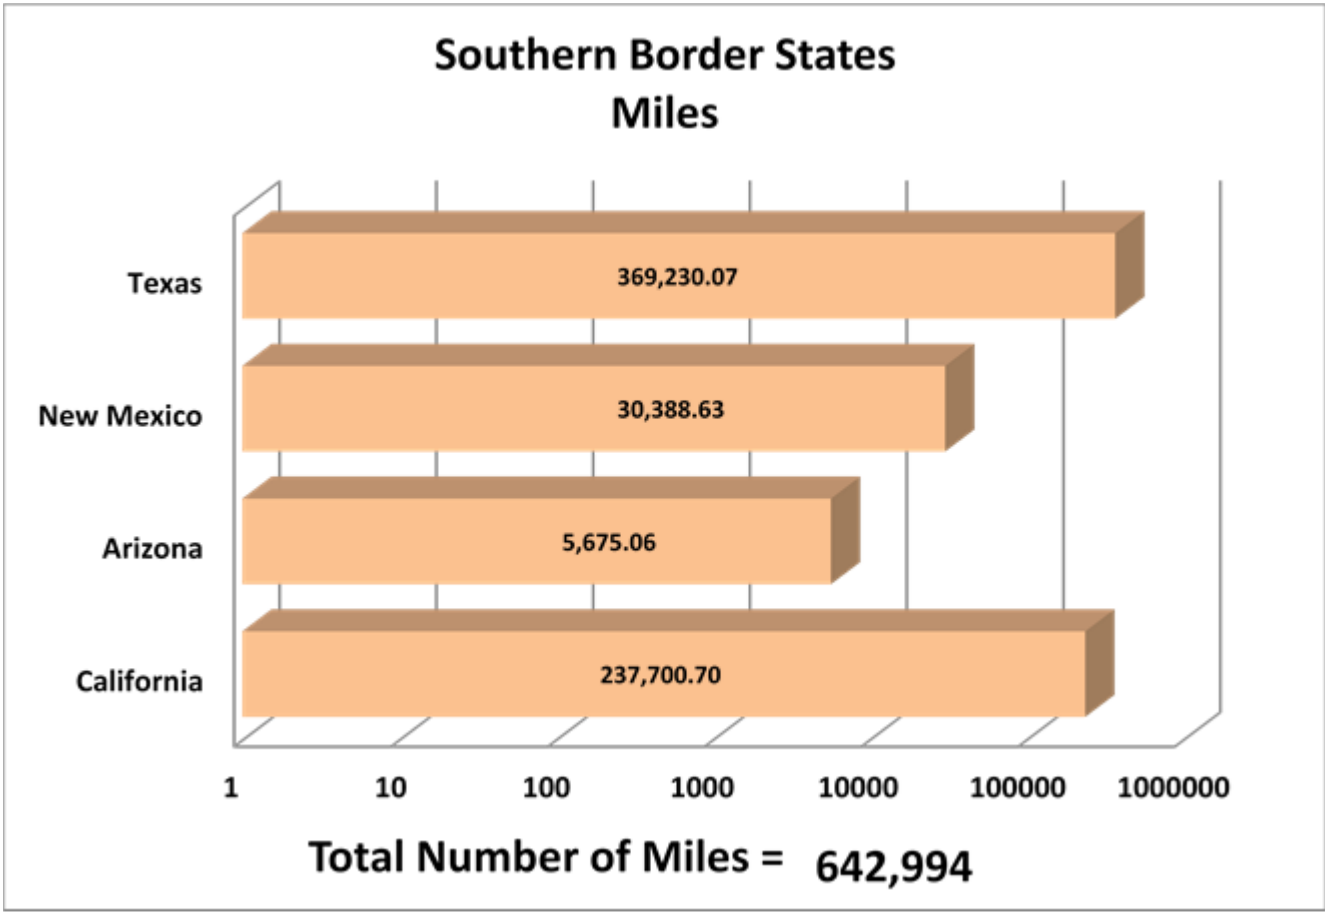

*Aggregate Data thru November 24, 2013

Carrier Name	Number of Crossings
TRANSPORTES OLYMPIC	171
MOISES ALVAREZ PEREZ	8
BAJA EXPRESS TRANSPORTES SA DE CV	212
TRANSPORTES DEL VALLE DE GUADALUPE SA DE CV	327
SERVICIOS REFRIGERADOS INTERNACIONALES SA DE CV	116
HIGIENICOS Y DESECHABLES DEL BAJIO SA DE CV	9
JOSE GUADALUPE MORALES GUEVARA DBA FLETES MORALES	109
GRUPO BEHR	430
SERVICIOS DE TRANSPORTE INTERNACIONAL Y LOCAL	3949
RAM TRUCKING	3
GCC TRANSPORTE SA DE CV	4184
SERGIO TRISTAN MADONALDO DBA TRISTAN TRANSPORT	60
TRANSPORTATION AND CARGO SOLUTIONS	0
TRANSPORTES MONTEBLANCO	198
Total Number of Crossings	9,776

*Aggregate Data thru November 24, 2013

Southern Border States	Number of Miles
Texas	369,230.07
New Mexico	30,388.63
Arizona	5,675.06
California	237,700.70
642,994	642,994

Non-Border States Miles

*Aggregate Data November 24, 2013

Non- Border States Miles	Number of Miles
Alabama	11,320.59
Arkansas	14,687.66
Colorado	914.88
Connecticut	189.95
Florida	19,414.84
Georgia	6,670.96

Non- Border States Miles	Number of Miles
Idaho	554.37
Illinois	5,301.11
Indiana	3,301.38
Iowa	1,803.29
Kansas	1,886.74
Kentucky	5,574.13
Louisiana	18,186.51
Maryland	39.99
Massachusetts	151.98
Michigan	463.15
Minnesota	282.91
Mississippi	8,759.18
Missouri	3,692.33
Nebraska	961.80
New Jersey	201.63
New York	143.61
North Carolina	169.58
Ohio	3,639.48
Oklahoma	4,938.63
Oregon	645.75
Pennsylvania	1,605.94
Rhode Island	20.57
South Carolina	1,599.30
South Dakota	457.73
Tennessee	8,235.26
Utah	819.77
Virginia	1,411.12
Washington	603.59
West Virginia	304.08
Wisconsin	230.19
Total Non-Border States	129,184