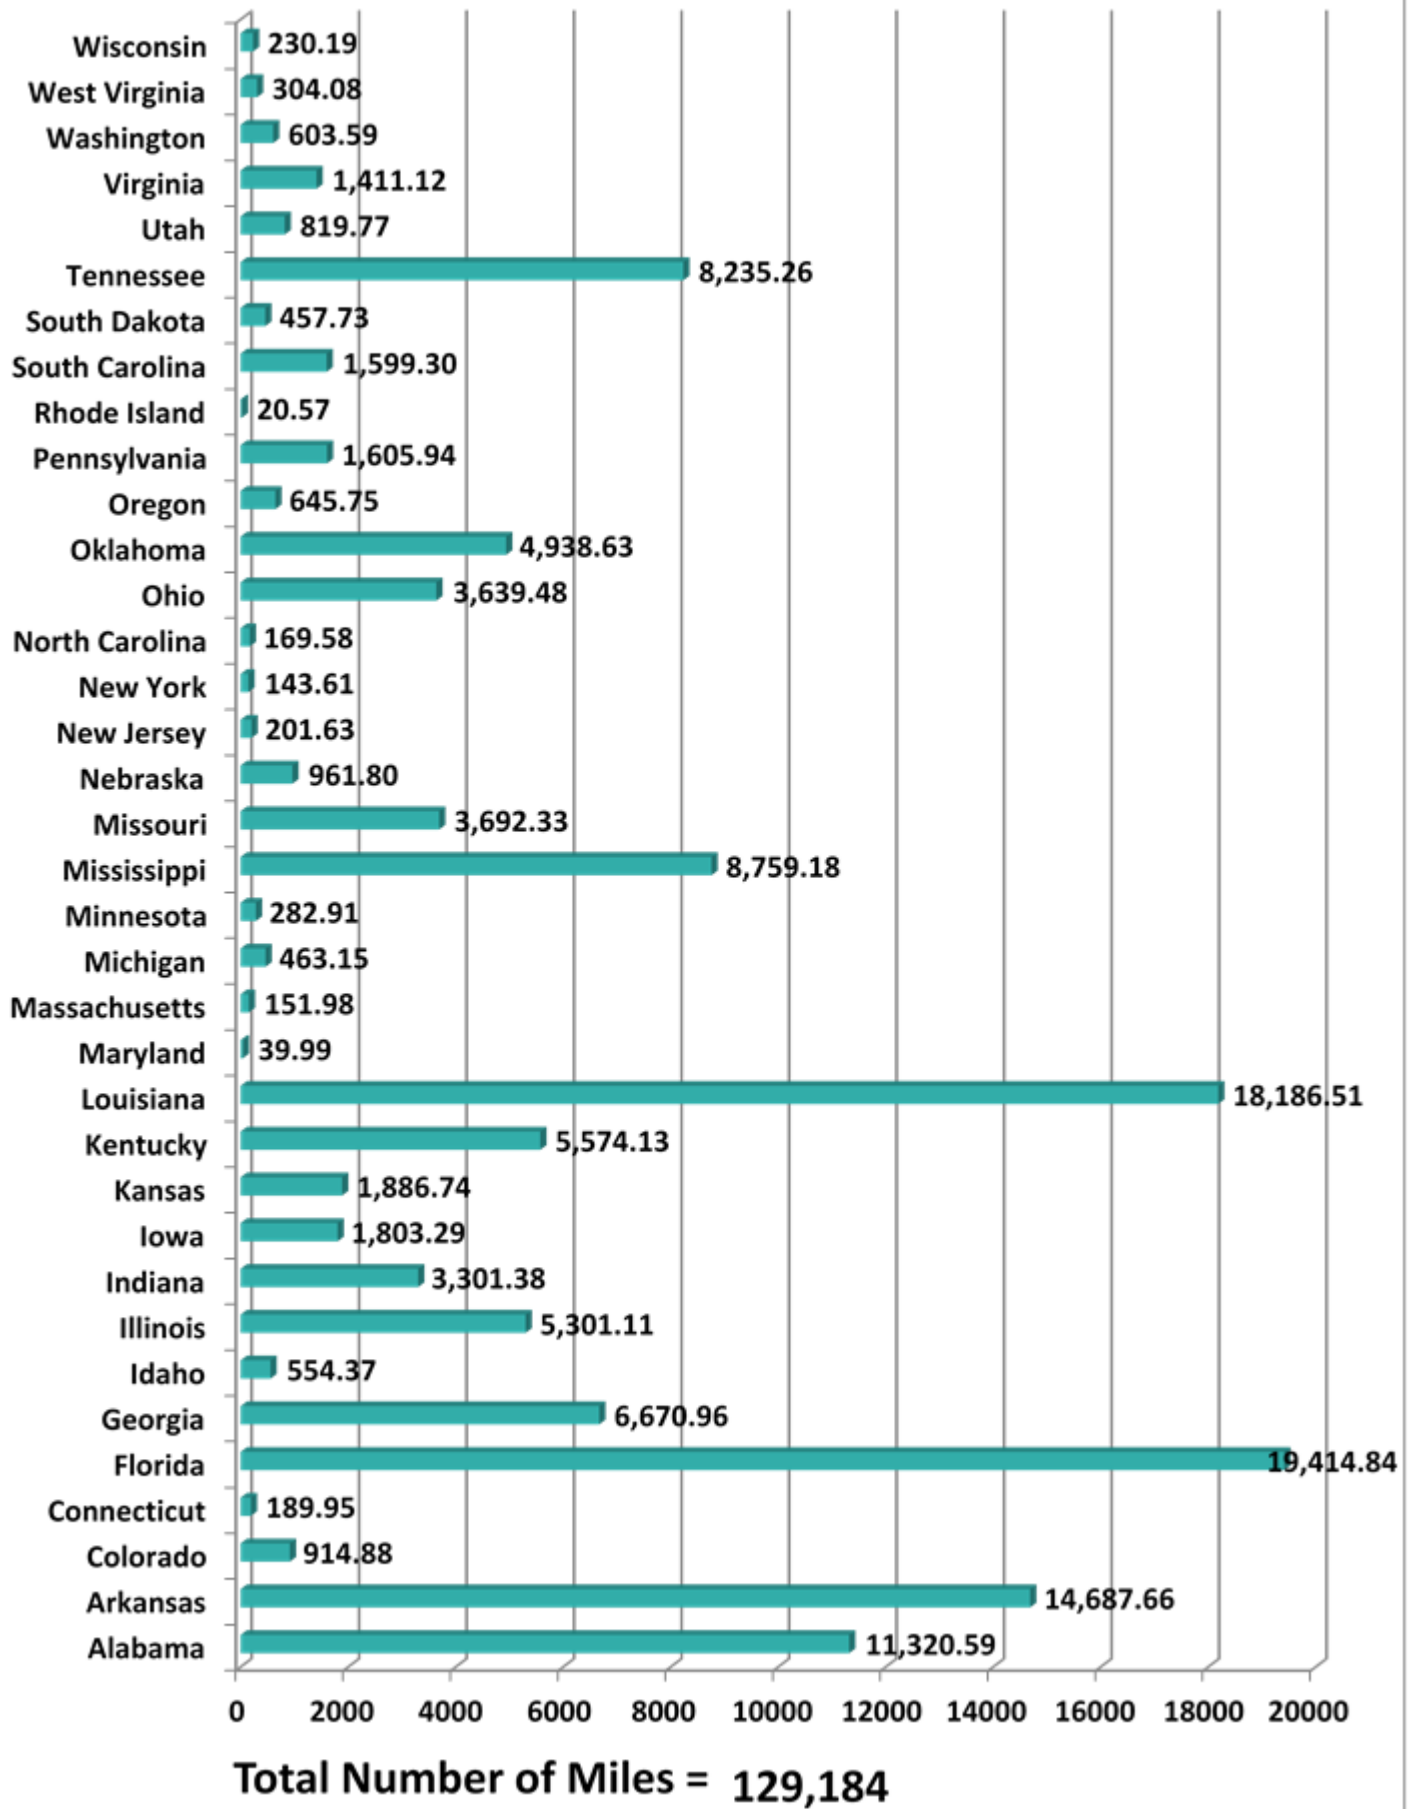

*Aggregate Data thru November 24, 2013

Carrier Name	Number of Crossings
TRANSPORTES OLYMPIC	171
MOISES ALVAREZ PEREZ	8
BAJA EXPRESS TRANSPORTES SA DE CV	212
TRANSPORTES DEL VALLE DE GUADALUPE SA DE CV	327
SERVICIOS REFRIGERADOS INTERNACIONALES SA DE CV	116
HIGIENICOS Y DESECHABLES DEL BAJIO SA DE CV	9
JOSE GUADALUPE MORALES GUEVARA DBA FLETES MORALES	109
GRUPO BEHR	430
SERVICIOS DE TRANSPORTE INTERNACIONAL Y LOCAL	3949
RAM TRUCKING	3
GCC TRANSPORTE SA DE CV	4184
SERGIO TRISTAN MADONALDO DBA TRISTAN TRANSPORT	60
TRANSPORTATION AND CARGO SOLUTIONS	0
TRANSPORTES MONTEBLANCO	198
Total Number of Crossings	9,776

*Aggregate Data thru November 24, 2013

Southern Border States	Number of Miles
Texas	369,230.07
New Mexico	30,388.63
Arizona	5,675.06
California	237,700.70
642,994	642,994

Non-Border States Miles

*Aggregate Data November 24, 2013

Non- Border States Miles	Number of Miles
Alabama	11,320.59
Arkansas	14,687.66
Colorado	914.88
Connecticut	189.95
Florida	19,414.84
Georgia	6,670.96

Non- Border States Miles	Number of Miles
Idaho	554.37
Illinois	5,301.11
Indiana	3,301.38
Iowa	1,803.29
Kansas	1,886.74
Kentucky	5,574.13
Louisiana	18,186.51
Maryland	39.99
Massachusetts	151.98
Michigan	463.15
Minnesota	282.91
Mississippi	8,759.18
Missouri	3,692.33
Nebraska	961.80
New Jersey	201.63
New York	143.61
North Carolina	169.58
Ohio	3,639.48
Oklahoma	4,938.63
Oregon	645.75
Pennsylvania	1,605.94
Rhode Island	20.57
South Carolina	1,599.30
South Dakota	457.73
Tennessee	8,235.26
Utah	819.77
Virginia	1,411.12
Washington	603.59
West Virginia	304.08
Wisconsin	230.19
Total Non-Border States	129,184

Crossing Locations

*Aggregate Data November 24, 2013

Crossings Locations	
Eagle Pass, TX	33
Callexico, CA	4
Columbia	32
Laredo WTB, TX	367
Otay Mesa, CA	4830
Santa Teresa, NM	1583
Tecate, CA	326
Ysleta, TX	2601