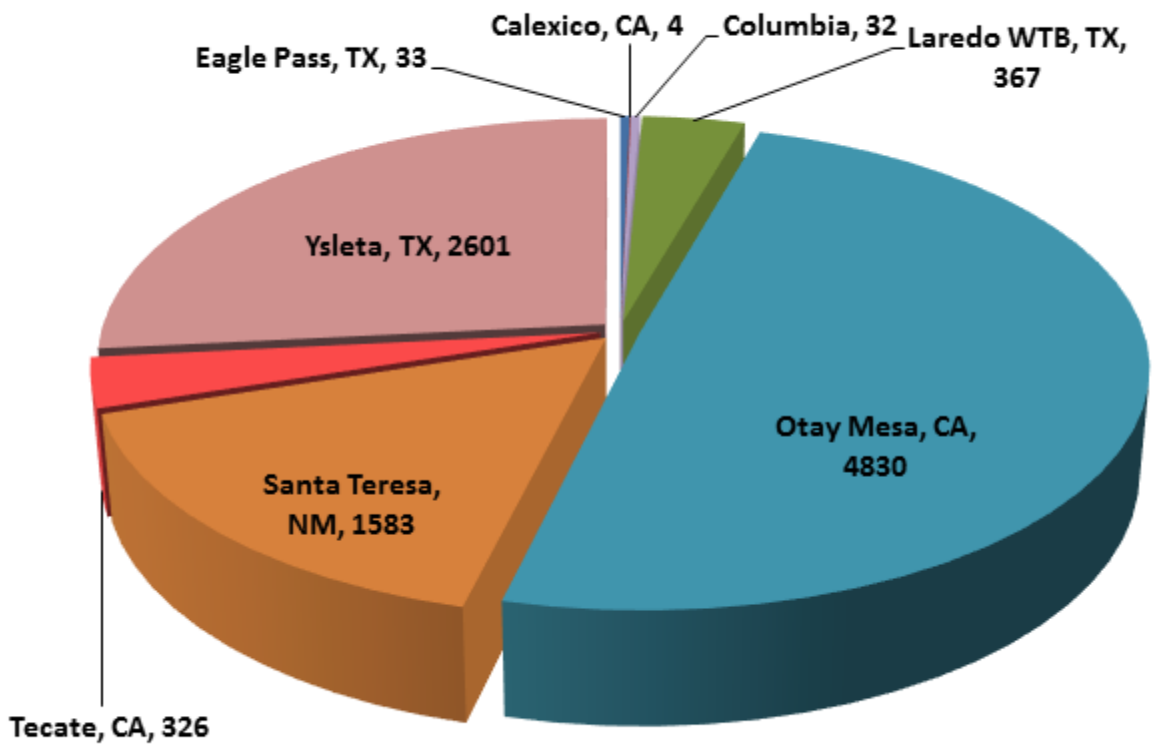

*Aggregate Data thru November 24, 2013

Carrier Name	Number of Crossings
TRANSPORTES OLYMPIC	171
MOISES ALVAREZ PEREZ	8
BAJA EXPRESS TRANSPORTES SA DE CV	212
TRANSPORTES DEL VALLE DE GUADALUPE SA DE CV	327
SERVICIOS REFRIGERADOS INTERNACIONALES SA DE CV	116
HIGIENICOS Y DESECHABLES DEL BAJIO SA DE CV	9
JOSE GUADALUPE MORALES GUEVARA DBA FLETES MORALES	109
GRUPO BEHR	430
SERVICIOS DE TRANSPORTE INTERNACIONAL Y LOCAL	3949
RAM TRUCKING	3
GCC TRANSPORTE SA DE CV	4184
SERGIO TRISTAN MADONALDO DBA TRISTAN TRANSPORT	60
TRANSPORTATION AND CARGO SOLUTIONS	0
TRANSPORTES MONTEBLANCO	198
Total Number of Crossings	9,776

*Aggregate Data thru November 24, 2013

Southern Border States	Number of Miles
Texas	369,230.07
New Mexico	30,388.63
Arizona	5,675.06
California	237,700.70
642,994	642,994

Non-Border States Miles

*Aggregate Data November 24, 2013

Non- Border States Miles	Number of Miles
Alabama	11,320.59
Arkansas	14,687.66
Colorado	914.88
Connecticut	189.95
Florida	19,414.84
Georgia	6,670.96

Non- Border States Miles	Number of Miles
Idaho	554.37
Illinois	5,301.11
Indiana	3,301.38
Iowa	1,803.29
Kansas	1,886.74
Kentucky	5,574.13
Louisiana	18,186.51
Maryland	39.99
Massachusetts	151.98
Michigan	463.15
Minnesota	282.91
Mississippi	8,759.18
Missouri	3,692.33
Nebraska	961.80
New Jersey	201.63
New York	143.61
North Carolina	169.58
Ohio	3,639.48
Oklahoma	4,938.63
Oregon	645.75
Pennsylvania	1,605.94
Rhode Island	20.57
South Carolina	1,599.30
South Dakota	457.73
Tennessee	8,235.26
Utah	819.77
Virginia	1,411.12
Washington	603.59
West Virginia	304.08
Wisconsin	230.19
Total Non-Border States	129,184

Crossing Locations

*Aggregate Data November 24, 2013

Crossings Locations	
Eagle Pass, TX	33
Callexico, CA	4
Columbia	32
Laredo WTB, TX	367
Otay Mesa, CA	4830
Santa Teresa, NM	1583
Tecate, CA	326
Ysleta, TX	2601