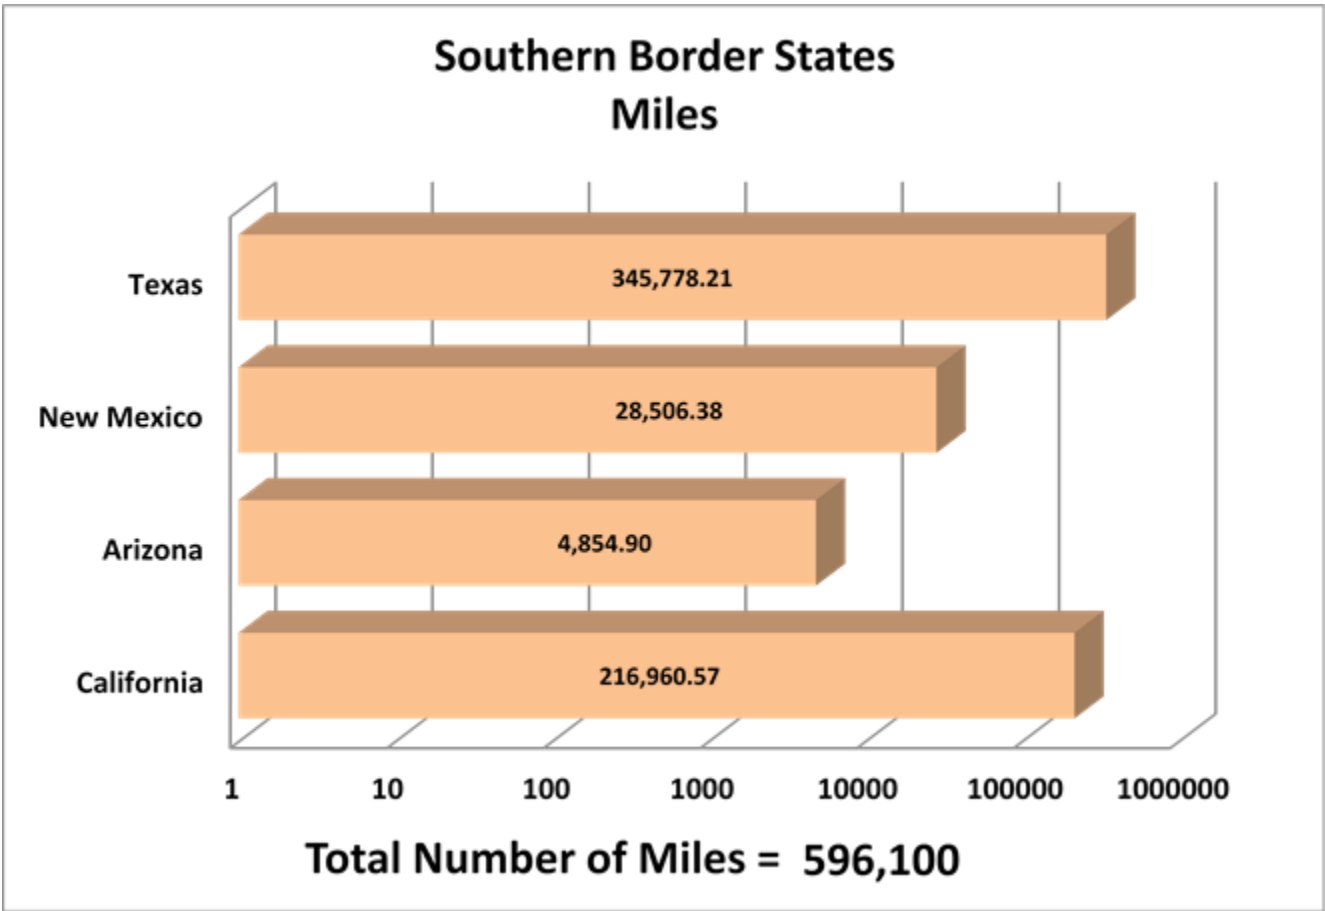

\*Aggregate Data thru October 20, 2013

Carrier Name	Number of Crossings
TRANSPORTES OLYMPIC	150
MOISES ALVAREZ PEREZ	8
BAJA EXPRESS TRANSPORTES SA DE CV	212
TRANSPORTES DEL VALLE DE GUADALUPE SA DE CV	303
SERVICIOS REFRIGERADOS INTERNACIONALES SA DE CV	115
HIGIENICOS Y DESECHABLES DEL BAJIO SA DE CV	8
JOSE GUADALUPE MORALES GUEVARA DBA FLETES MORALES	93
GRUPO BEHR	365
SERVIOS DE TRANSPORTE INTERNACIONAL Y LOCAL	3060
RAM TRUCKING	1
GCC TRANSPORTE SA DE CV	3985
SERGIO TRISTAN MADONALDO DBA TRISTAN TRANSPORT	46
TRANSPORTES MONTEBLANCO	198
<b>Total Number of Crossings</b>	<b>8544</b>

\*Aggregate Data thru October 20, 2013

Southern Border States	Number of Miles
California	216,960.57
Arizona	4,854.90
New Mexico	28,506.38
Texas	345,778.21
<b>Total Number of Miles</b>	<b>596,100</b>

## Non-Border States Miles

\*Aggregate Data October 20, 2013

Non- Border States Miles	Number of Miles
Alabama	10,848.73
Arkansas	13,208.64
Colorado	914.88
Connecticut	189.95
Florida	17,283.40
Georgia	6,670.96
Idaho	554.37
Illinois	4,408.25
Indiana	3,169.97

<b>Non- Border States Miles</b>	<b>Number of Miles</b>
Iowa	1,241.75
Kansas	1,096.00
Kentucky	4,845.63
Louisiana	16,995.41
Maryland	39.99
Massachusetts	151.98
Michigan	463.15
Minnesota	282.91
Mississippi	8,240.61
Missouri	3,075.48
Nebraska	523.70
New Jersey	201.63
New York	143.61
North Carolina	169.58
Ohio	3,223.92
Oklahoma	3,956.23
Oregon	645.75
Pennsylvania	1,605.94
Rhode Island	20.57
South Carolina	1,599.30
South Dakota	457.73
Tennessee	7,486.87
Utah	819.77
Virginia	1,411.12
Washington	603.59
West Virginia	304.08
Wisconsin	230.19
<b>Total Non-Border States</b>	<b>117,086</b>