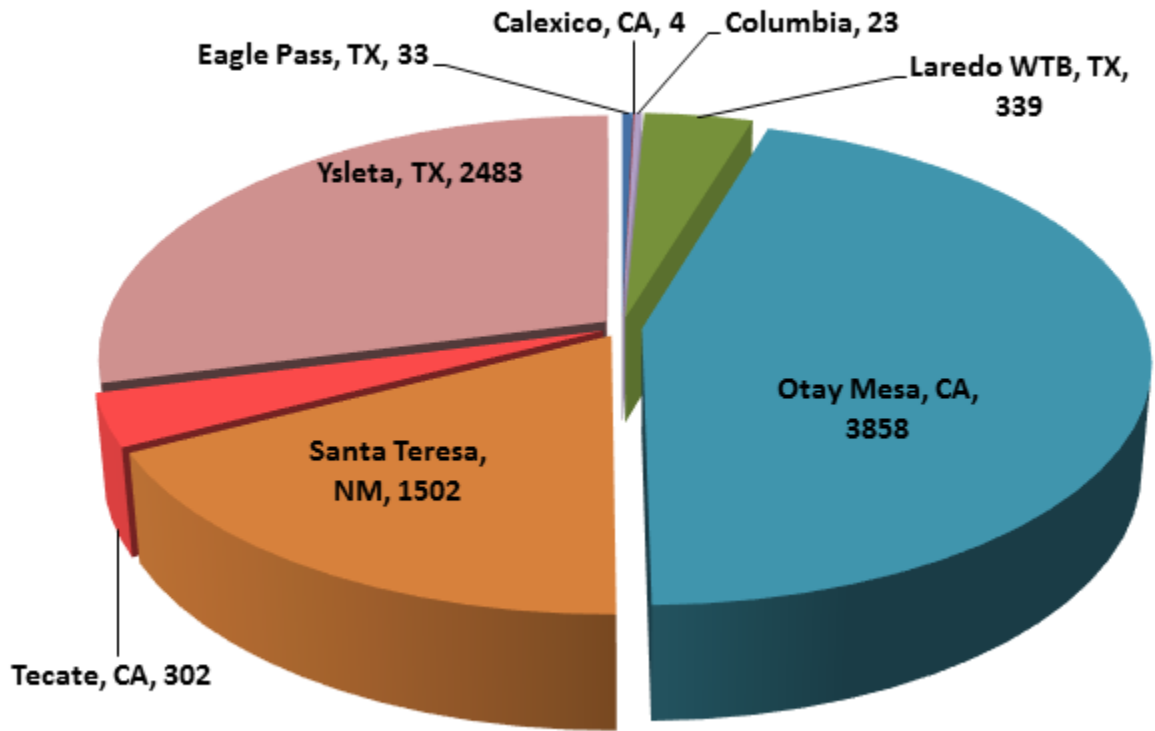

\*Aggregate Data thru October 20, 2013

Southern Border States	Number of Miles
California	216,960.57
Arizona	4,854.90
New Mexico	28,506.38
Texas	345,778.21
<b>Total Number of Miles</b>	<b>596,100</b>

## Non-Border States Miles

\*Aggregate Data October 20, 2013

Non- Border States Miles	Number of Miles
Alabama	10,848.73
Arkansas	13,208.64
Colorado	914.88
Connecticut	189.95
Florida	17,283.40
Georgia	6,670.96
Idaho	554.37
Illinois	4,408.25
Indiana	3,169.97

<b>Non- Border States Miles</b>	<b>Number of Miles</b>
Iowa	1,241.75
Kansas	1,096.00
Kentucky	4,845.63
Louisiana	16,995.41
Maryland	39.99
Massachusetts	151.98
Michigan	463.15
Minnesota	282.91
Mississippi	8,240.61
Missouri	3,075.48
Nebraska	523.70
New Jersey	201.63
New York	143.61
North Carolina	169.58
Ohio	3,223.92
Oklahoma	3,956.23
Oregon	645.75
Pennsylvania	1,605.94
Rhode Island	20.57
South Carolina	1,599.30
South Dakota	457.73
Tennessee	7,486.87
Utah	819.77
Virginia	1,411.12
Washington	603.59
West Virginia	304.08
Wisconsin	230.19
<b>Total Non-Border States</b>	<b>117,086</b>

## Crossing Locations

\*Aggregate Data October 20, 2013

Crossings Locations	
Eagle Pass, TX	33
Calexico, CA	4
Columbia	23
Laredo WTB, TX	339
Otay Mesa, CA	3858
Santa Teresa, NM	1502
Tecate, CA	302
Ysleta, TX	2483