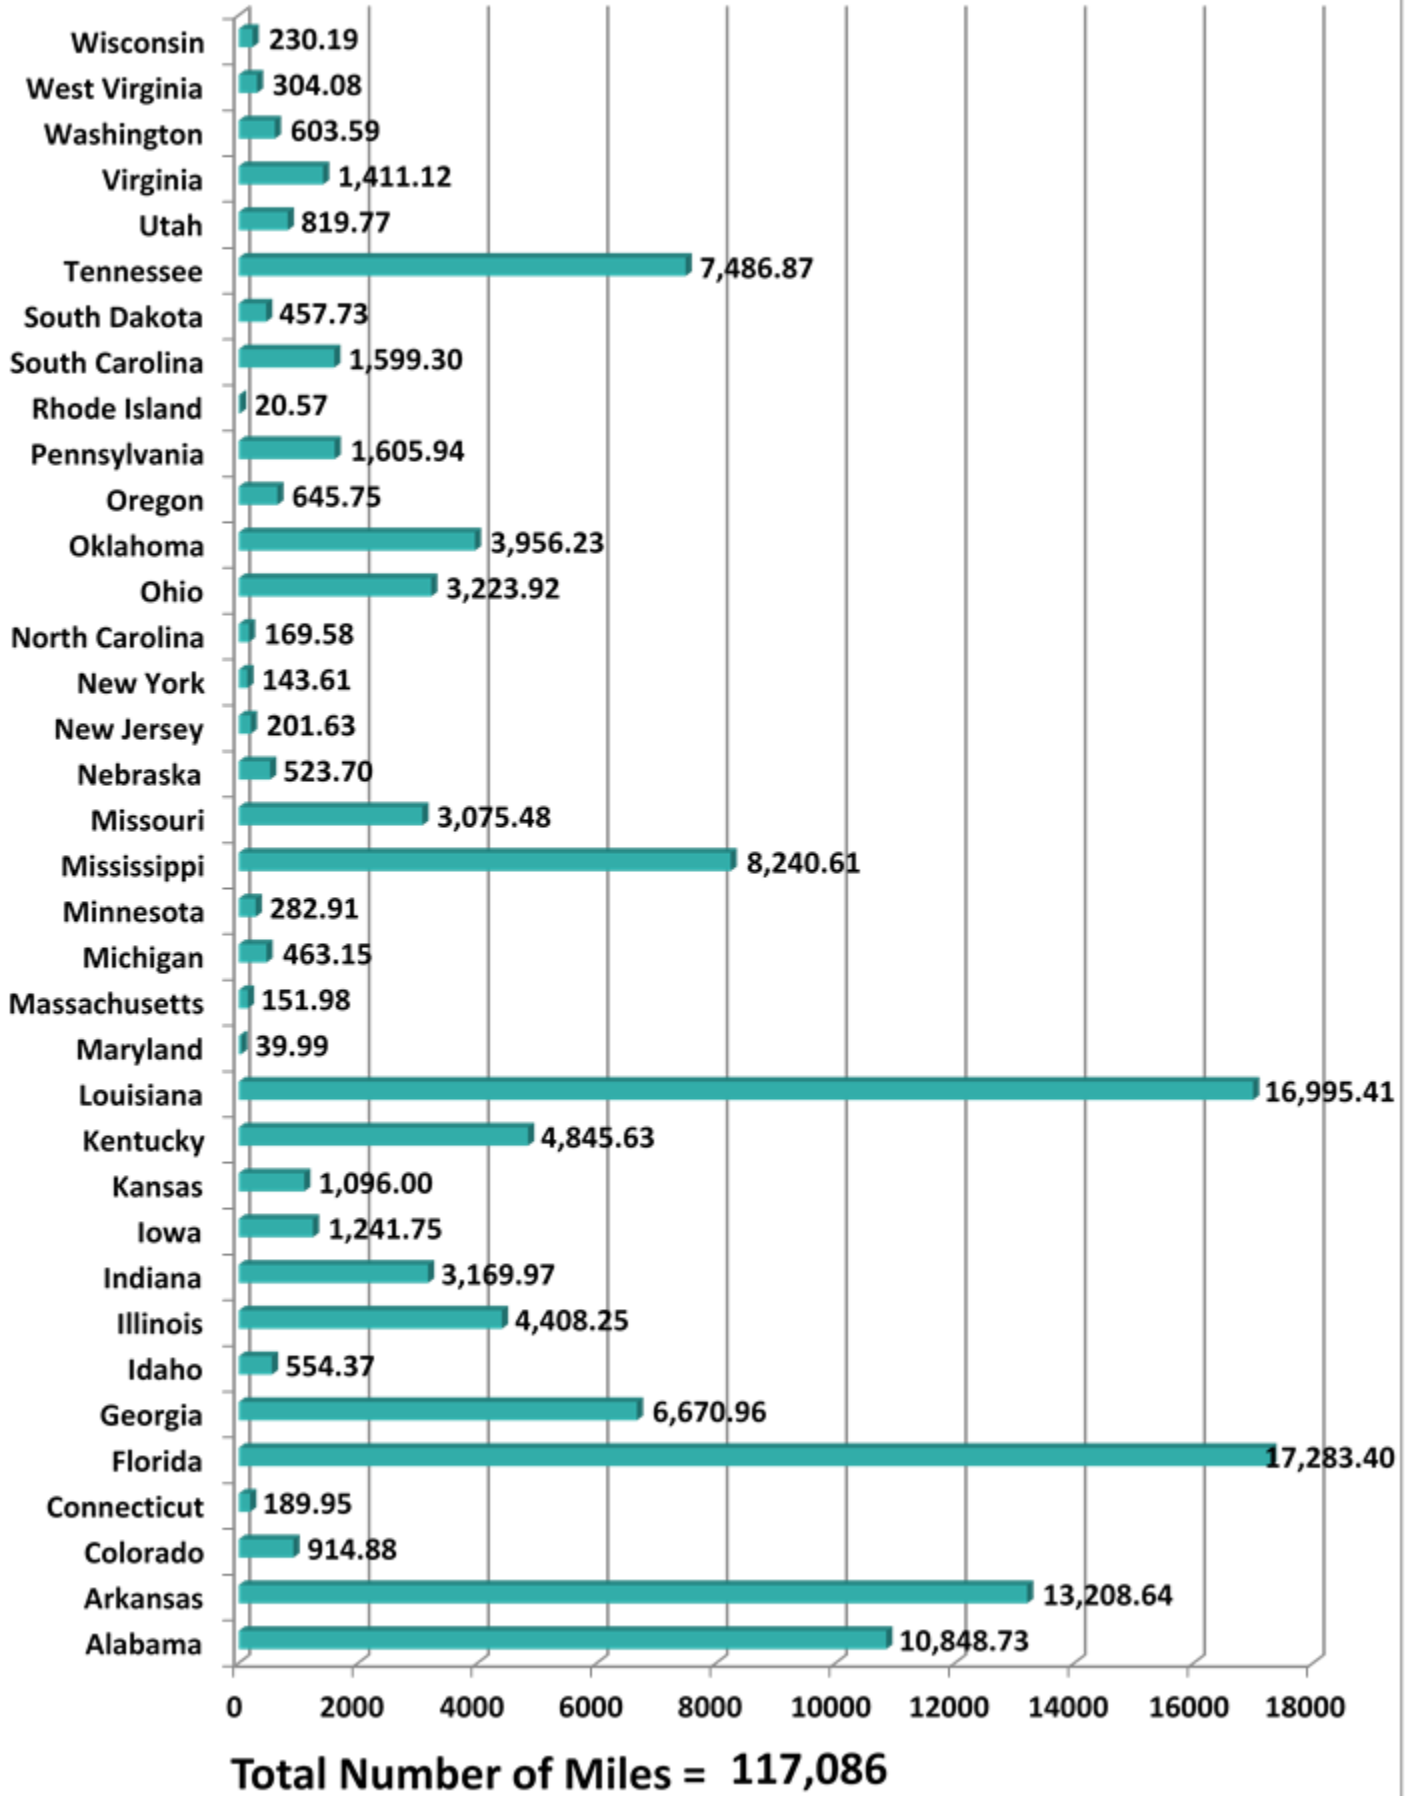

\*Aggregate Data thru October 20, 2013

Carrier Name	Number of Crossings
TRANSPORTES OLYMPIC	150
MOISES ALVAREZ PEREZ	8
BAJA EXPRESS TRANSPORTES SA DE CV	212
TRANSPORTES DEL VALLE DE GUADALUPE SA DE CV	303
SERVICIOS REFRIGERADOS INTERNACIONALES SA DE CV	115
HIGIENICOS Y DESECHABLES DEL BAJIO SA DE CV	8
JOSE GUADALUPE MORALES GUEVARA DBA FLETES MORALES	93
GRUPO BEHR	365
SERVIOS DE TRANSPORTE INTERNACIONAL Y LOCAL	3060
RAM TRUCKING	1
GCC TRANSPORTE SA DE CV	3985
SERGIO TRISTAN MADONALDO DBA TRISTAN TRANSPORT	46
TRANSPORTES MONTEBLANCO	198
<b>Total Number of Crossings</b>	<b>8544</b>

\*Aggregate Data thru October 20, 2013

Southern Border States	Number of Miles
California	216,960.57
Arizona	4,854.90
New Mexico	28,506.38
Texas	345,778.21
<b>Total Number of Miles</b>	<b>596,100</b>

## Non-Border States Miles

\*Aggregate Data October 20, 2013

Non- Border States Miles	Number of Miles
Alabama	10,848.73
Arkansas	13,208.64
Colorado	914.88
Connecticut	189.95
Florida	17,283.40
Georgia	6,670.96
Idaho	554.37
Illinois	4,408.25
Indiana	3,169.97

<b>Non- Border States Miles</b>	<b>Number of Miles</b>
Iowa	1,241.75
Kansas	1,096.00
Kentucky	4,845.63
Louisiana	16,995.41
Maryland	39.99
Massachusetts	151.98
Michigan	463.15
Minnesota	282.91
Mississippi	8,240.61
Missouri	3,075.48
Nebraska	523.70
New Jersey	201.63
New York	143.61
North Carolina	169.58
Ohio	3,223.92
Oklahoma	3,956.23
Oregon	645.75
Pennsylvania	1,605.94
Rhode Island	20.57
South Carolina	1,599.30
South Dakota	457.73
Tennessee	7,486.87
Utah	819.77
Virginia	1,411.12
Washington	603.59
West Virginia	304.08
Wisconsin	230.19
<b>Total Non-Border States</b>	<b>117,086</b>