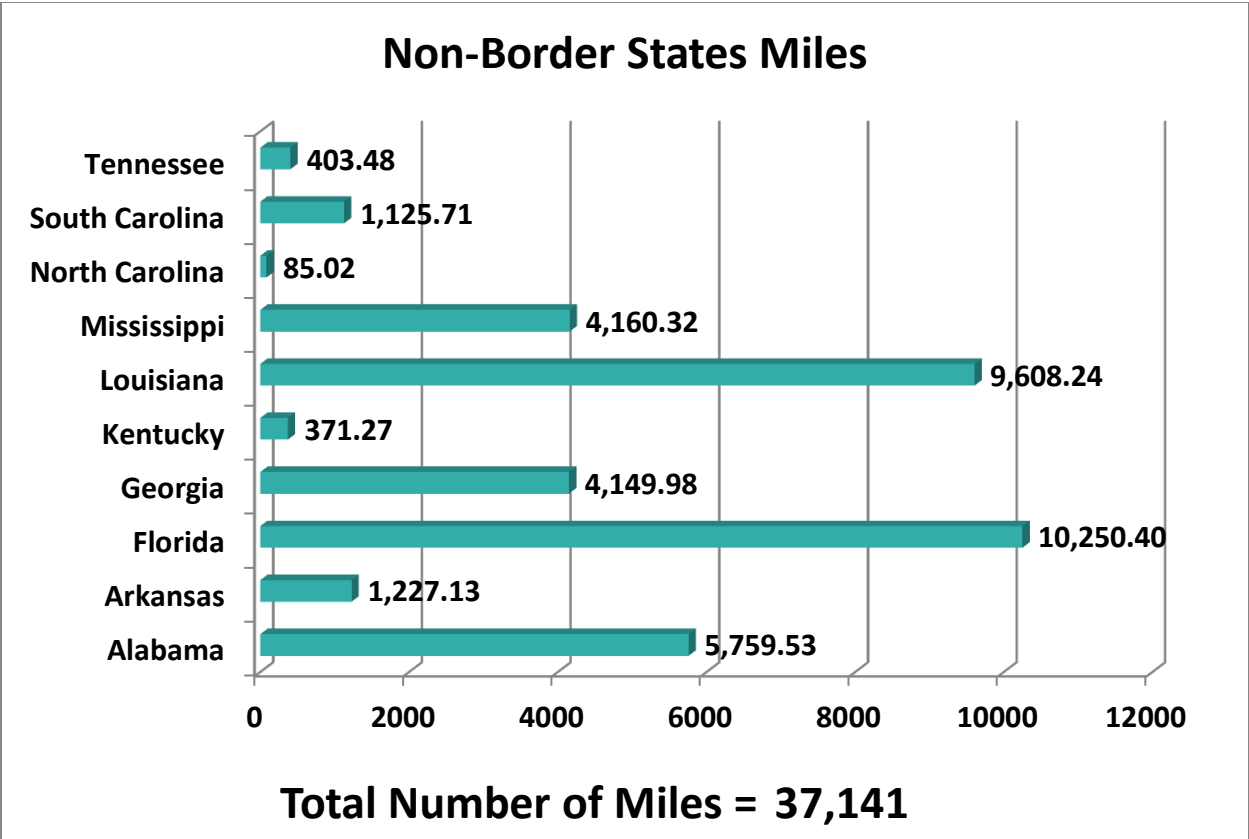

## Aggregate Data Charts

\*Aggregate Data thru October 21, 2012

Name	Number of Inspections
Transportes de Valle de Guadalupe	71
Servicios Refrigerados Internacionales	9
Higienicos Y Desechables del Bajio	0
Fletes Morales	10
GCC Transportes	0
Transportes Olympic	32
Moises Alvarez Perez	4
Baja Express	42
<b>Total Number of Inspections</b>	<b>168</b>

\*Aggregate Data thru October 21, 2012

Name	Number of Crossings
Transportes de Valle de Guadalupe	80
Servicios Refrigerados Internacionales	15
Higienicos Y Desechables del Bajio	0
Fletes Morales	10
GCC Transportes	0
Transportes Olympic	35
Moises Alvarez Perez	4
Baja Express	62
<b>Total Number of Crossings</b>	<b>206</b>

\*Aggregate Data thru October 21, 2012

South Border States	Number of Miles
Texas	32,045.46
New Mexico	0.00
Arizona	0.00
California	35,383.63
<b>Total Miles</b>	<b>67,430</b>

\*Aggregate Data thru October 21, 2012

Non-Border States	Number of Miles
Tennessee	403.48
South Carolina	1,125.71
North Carolina	85.02
Mississippi	4,160.32
Louisiana	9,608.24
Kentucky	371.27
Georgia	4,149.98
Florida	10,250.40
Arkansas	1,227.13
Alabama	5,759.53
<b>Total Number of Miles</b>	<b>37,141</b>