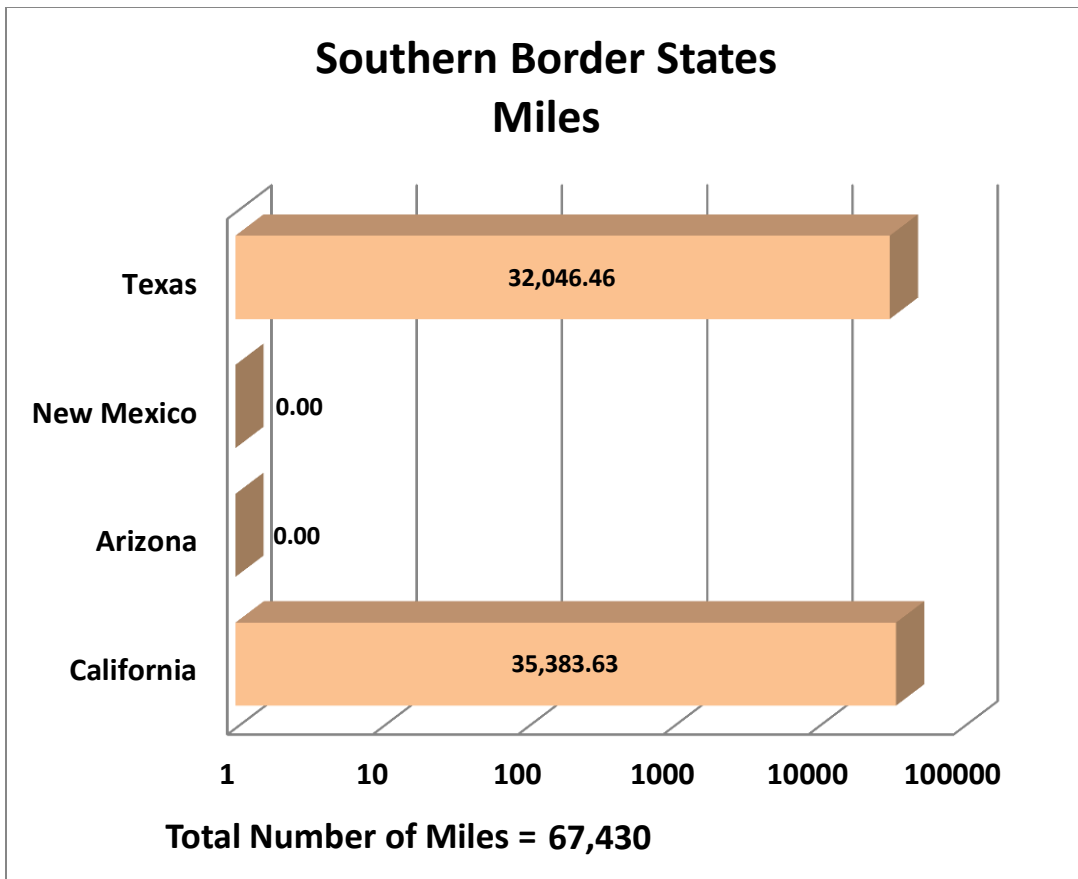

## Aggregate Data Charts

\*Aggregate Data thru October 21, 2012

Name	Number of Inspections
Transportes de Valle de Guadalupe	71
Servicios Refrigerados Internacionales	9
Higienicos Y Desechables del Bajio	0
Fletes Morales	10
GCC Transportes	0
Transportes Olympic	32
Moises Alvarez Perez	4
Baja Express	42
<b>Total Number of Inspections</b>	<b>168</b>

\*Aggregate Data thru October 21, 2012

Name	Number of Crossings
Transportes de Valle de Guadalupe	80
Servicios Refrigerados Internacionales	15
Higienicos Y Desechables del Bajio	0
Fletes Morales	10
GCC Transportes	0
Transportes Olympic	35
Moises Alvarez Perez	4
Baja Express	62
<b>Total Number of Crossings</b>	<b>206</b>

\*Aggregate Data thru October 21, 2012

South Border States	Number of Miles
Texas	32,045.46
New Mexico	0.00
Arizona	0.00
California	35,383.63
<b>Total Miles</b>	<b>67,430</b>

\*Aggregate Data thru October 21, 2012

Non-Border States	Number of Miles
Tennessee	403.48
South Carolina	1,125.71
North Carolina	85.02
Mississippi	4,160.32
Louisiana	9,608.24
Kentucky	371.27
Georgia	4,149.98
Florida	10,250.40
Arkansas	1,227.13
Alabama	5,759.53
<b>Total Number of Miles</b>	<b>37,141</b>