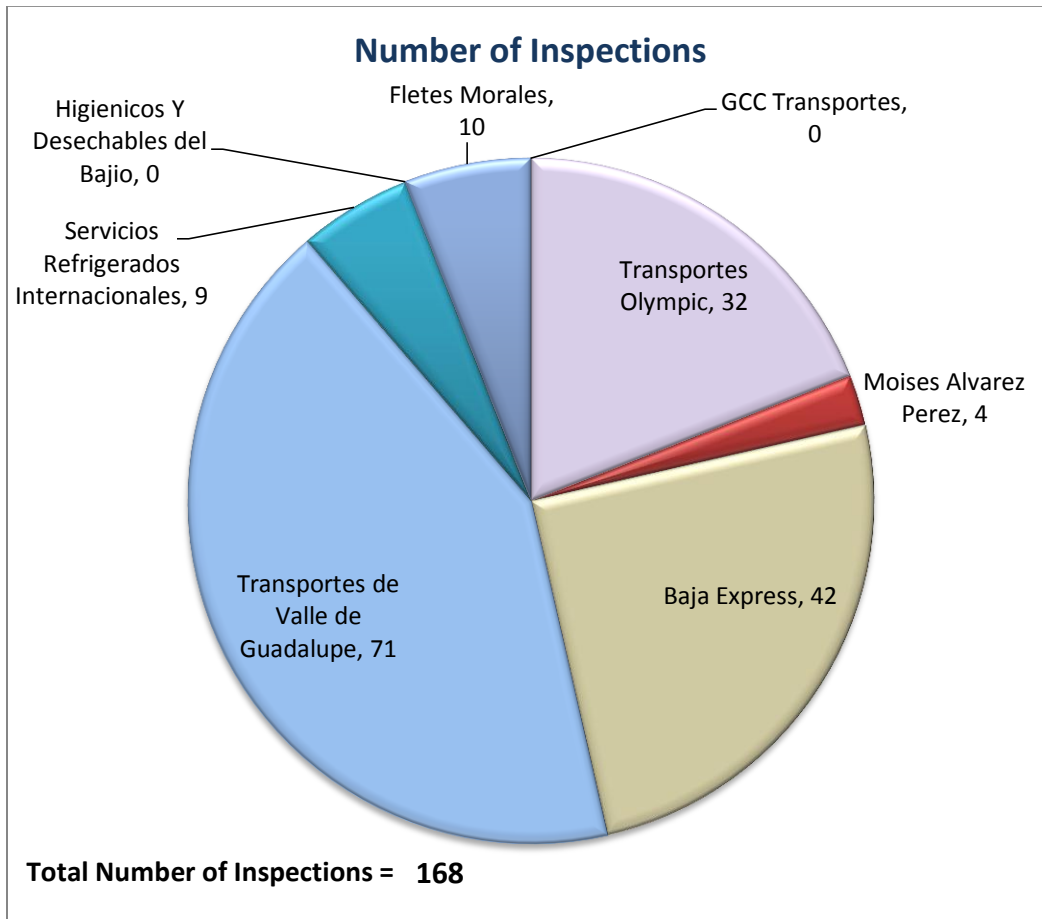

## Aggregate Data Charts

\*Aggregate Data thru October 21, 2012

Name	Number of Inspections
Transportes de Valle de Guadalupe	71
Servicios Refrigerados Internacionales	9
Higienicos Y Desechables del Bajio	0
Fletes Morales	10
GCC Transportes	0
Transportes Olympic	32
Moises Alvarez Perez	4
Baja Express	42
<b>Total Number of Inspections</b>	<b>168</b>

\*Aggregate Data thru October 21, 2012

Name	Number of Crossings
Transportes de Valle de Guadalupe	80
Servicios Refrigerados Internacionales	15
Higienicos Y Desechables del Bajio	0
Fletes Morales	10
GCC Transportes	0
Transportes Olympic	35
Moises Alvarez Perez	4
Baja Express	62
<b>Total Number of Crossings</b>	<b>206</b>

\*Aggregate Data thru October 21, 2012

South Border States	Number of Miles
Texas	32,045.46
New Mexico	0.00
Arizona	0.00
California	35,383.63
<b>Total Miles</b>	<b>67,430</b>

\*Aggregate Data thru October 21, 2012

\*Aggregate Data thru October 21, 2012

Crossing Locations	Number
Tecate, CA	80
Calexico, CA	4
Eagle Pass, TX	21
Laredo WTB, TX	14
Otay Mesa, CA	87