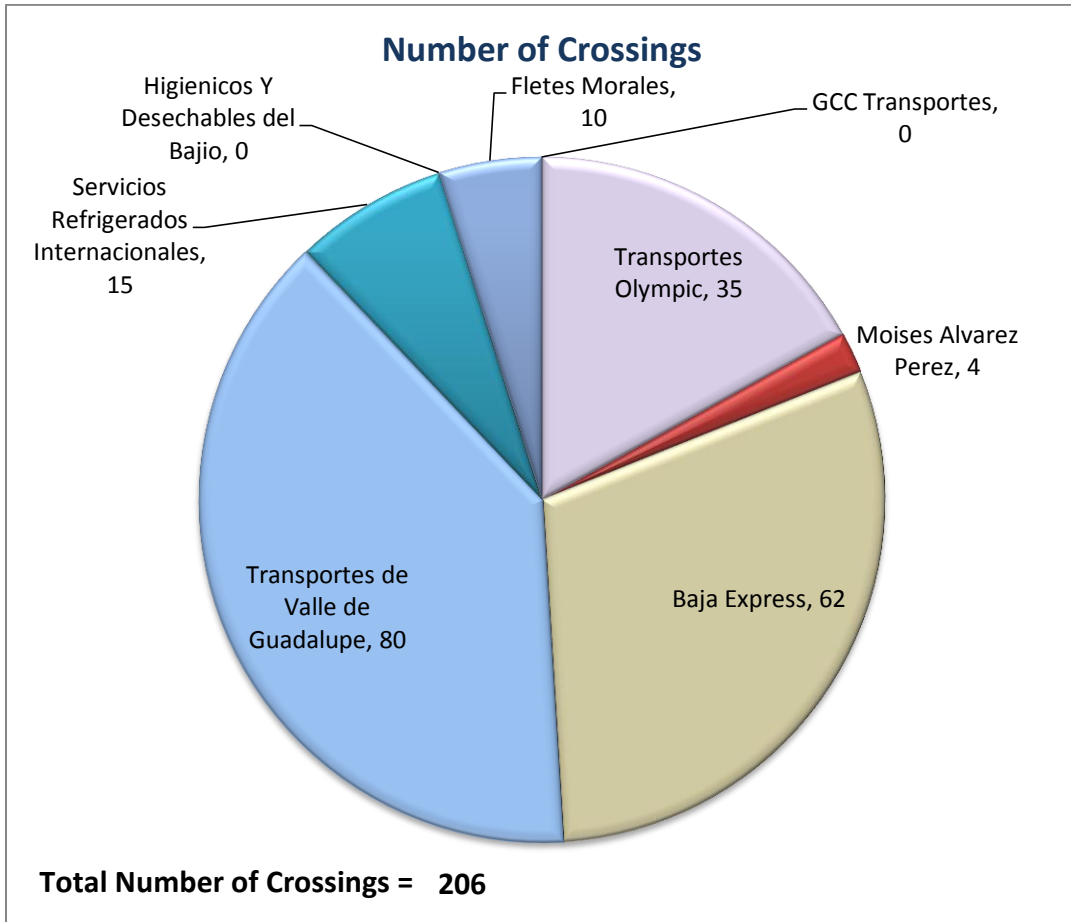

## Aggregate Data Charts

\*Aggregate Data thru October 21, 2012

Name	Number of Inspections
Transportes de Valle de Guadalupe	71
Servicios Refrigerados Internacionales	9
Higienicos Y Desechables del Bajio	0
Fletes Morales	10
GCC Transportes	0
Transportes Olympic	32
Moises Alvarez Perez	4
Baja Express	42
<b>Total Number of Inspections</b>	<b>168</b>

\*Aggregate Data thru October 21, 2012

Name	Number of Crossings
Transportes de Valle de Guadalupe	80
Servicios Refrigerados Internacionales	15
Higienicos Y Desechables del Bajio	0
Fletes Morales	10
GCC Transportes	0
Transportes Olympic	35
Moises Alvarez Perez	4
Baja Express	62
<b>Total Number of Crossings</b>	<b>206</b>

\*Aggregate Data thru October 21, 2012

South Border States	Number of Miles
Texas	32,045.46
New Mexico	0.00
Arizona	0.00
California	35,383.63
<b>Total Miles</b>	<b>67,430</b>

\*Aggregate Data thru October 21, 2012

Non-Border States	Number of Miles
Tennessee	403.48
South Carolina	1,125.71
North Carolina	85.02
Mississippi	4,160.32
Louisiana	9,608.24
Kentucky	371.27
Georgia	4,149.98
Florida	10,250.40
Arkansas	1,227.13
Alabama	5,759.53
<b>Total Number of Miles</b>	<b>37,141</b>