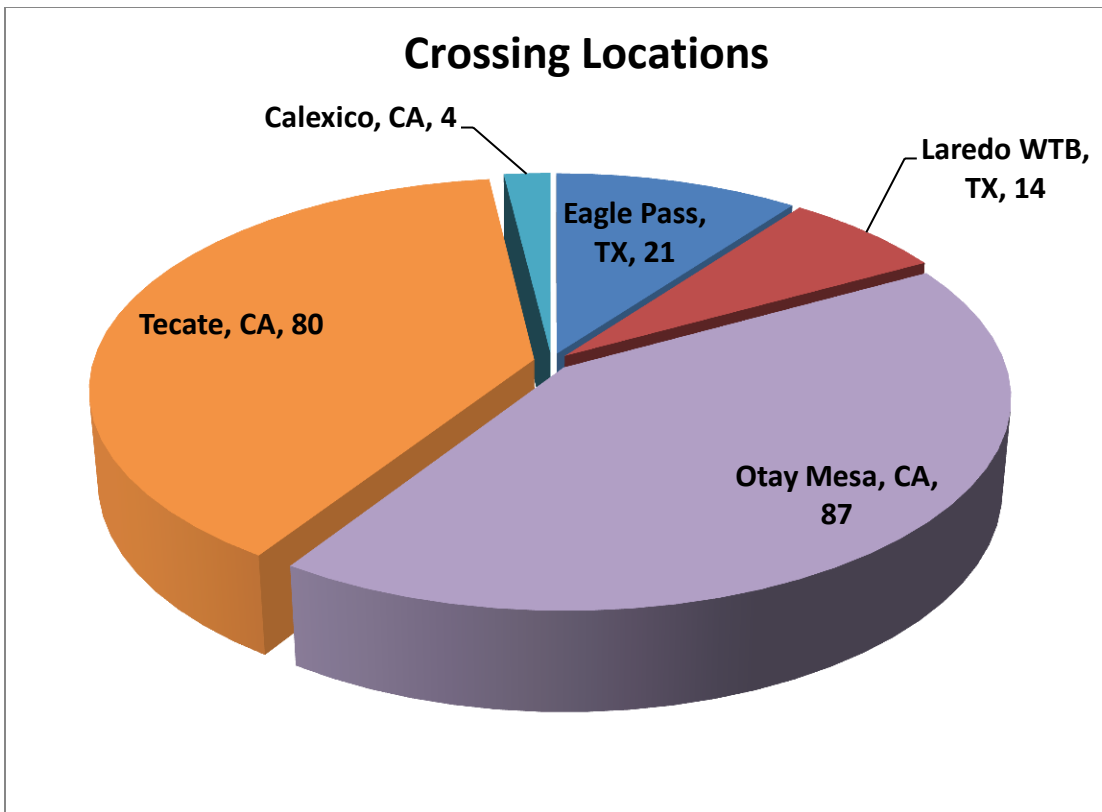

\*Aggregate Data thru October 21, 2012

Name	Number of Crossings
Transportes de Valle de Guadalupe	80
Servicios Refrigerados Internacionales	15
Higienicos Y Desechables del Bajio	0
Fletes Morales	10
GCC Transportes	0
Transportes Olympic	35
Moises Alvarez Perez	4
Baja Express	62
<b>Total Number of Crossings</b>	<b>206</b>

\*Aggregate Data thru October 21, 2012

South Border States	Number of Miles
Texas	32,045.46
New Mexico	0.00
Arizona	0.00
California	35,383.63
<b>Total Miles</b>	<b>67,430</b>

\*Aggregate Data thru October 21, 2012

Non-Border States	Number of Miles
Tennessee	403.48
South Carolina	1,125.71
North Carolina	85.02
Mississippi	4,160.32
Louisiana	9,608.24
Kentucky	371.27
Georgia	4,149.98
Florida	10,250.40
Arkansas	1,227.13
Alabama	5,759.53
<b>Total Number of Miles</b>	<b>37,141</b>

\*Aggregate Data thru October 21, 2012

Crossing Locations	Number
Tecate, CA	80
Calexico, CA	4
Eagle Pass, TX	21
Laredo WTB, TX	14
Otay Mesa, CA	87