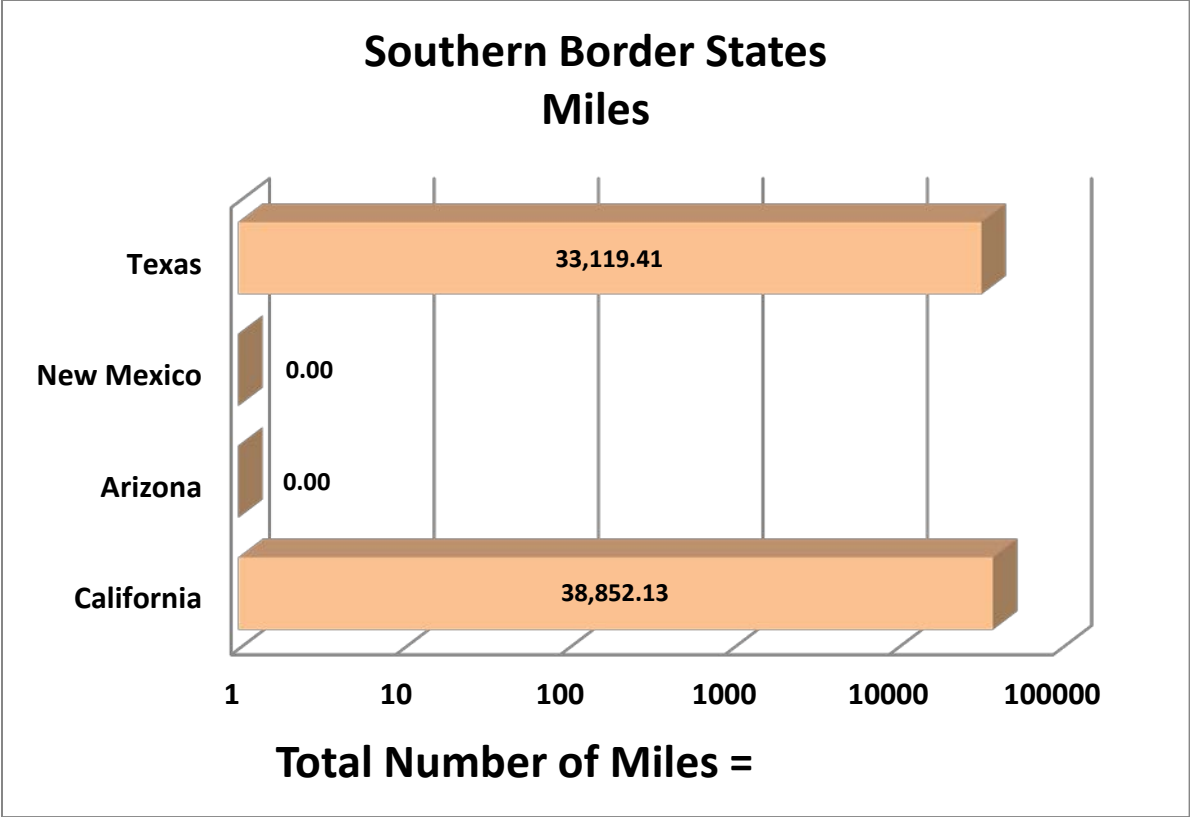

## Aggregate Data Charts

\*Aggregate Data thru October 28, 2012

Carrier Name	Number of Inspections
TRANSPORTES OLYMPIC	32
MOISES ALVAREZ PEREZ	4
BAJA EXPRESS TRANSPORTES SA DE CV	43
TRANSPORTES DEL VALLE DE GUADALUPE SA DE CV	71
SERVICIOS REFRIGERADOS INTERNACIONALES SA DE CV	10
HIGIENICOS Y DESECHABLES DEL BAJIO SA DE CV	1
JOSE GUADALUPE MORALES GUEVARA DBA FLETES MORALES	12
GCC TRANSPORTE SA DE CV	0
<b>Total Number of Inspections</b>	<b>173</b>

\*Aggregate Data thru October 28, 2012

Southern Border States	Number of Miles
Texas	33,119.41
New Mexico	0.00
Arizona	0.00
California	38,852.13
<b>Total Number of Miles</b>	<b>71,972</b>

\*Aggregate Data thru October 28, 2012

Non-Border States	Number of Miles
Oklahoma	457.39
Tennessee	403.48
South Carolina	1,125.71
North Carolina	85.02
Mississippi	4,160.32
Louisiana	9,608.24
Kentucky	371.27
Georgia	4,149.98
Florida	10,250.40
Arkansas	1,227.13
Alabama	5,759.53
<b>Total Number of Miles</b>	<b>37,598.00</b>

\*Aggregate Data thru October 28, 2012

Crossing Locations	Number
Tecate, CA	84
Calexico, CA	4
Eagle Pass, TX	21
Laredo WTB, TX	15
Otay Mesa, CA	97