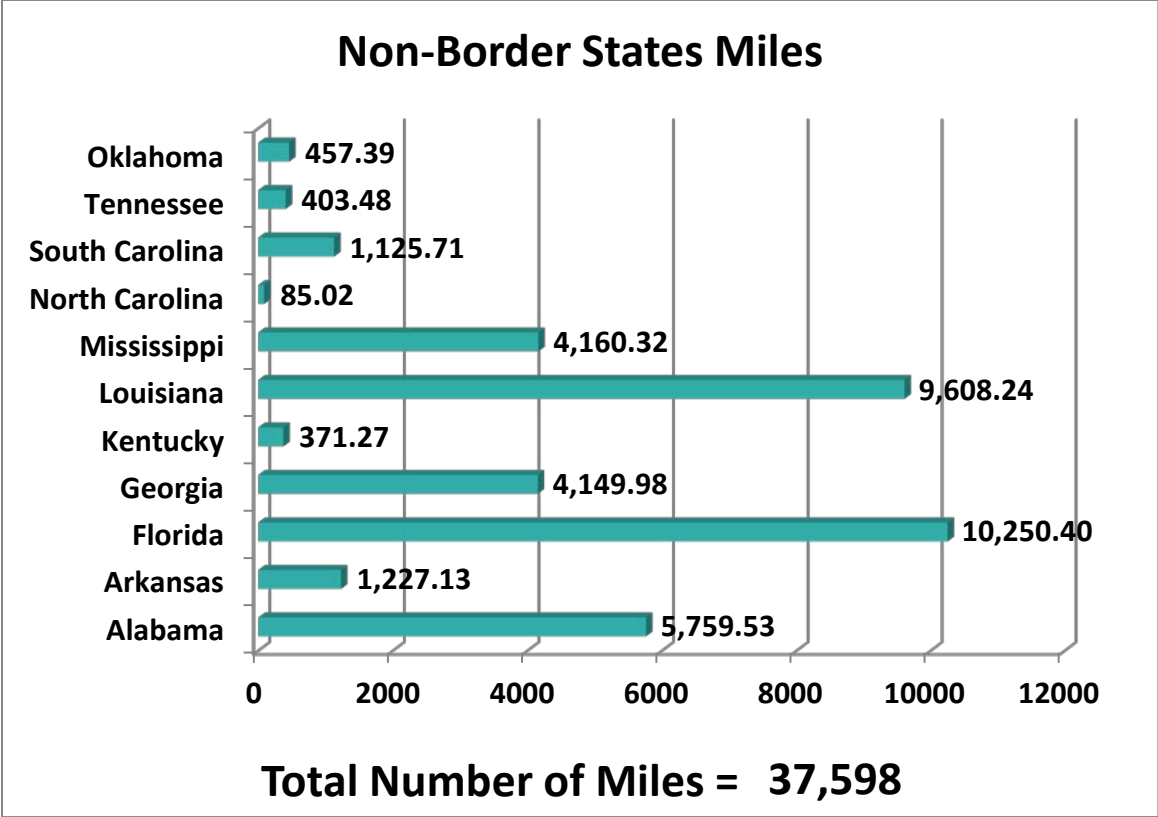

## Aggregate Data Charts

\*Aggregate Data thru October 28, 2012

Carrier Name	Number of Inspections
TRANSPORTES OLYMPIC	32
MOISES ALVAREZ PEREZ	4
BAJA EXPRESS TRANSPORTES SA DE CV	43
TRANSPORTES DEL VALLE DE GUADALUPE SA DE CV	71
SERVICIOS REFRIGERADOS INTERNACIONALES SA DE CV	10
HIGIENICOS Y DESECHABLES DEL BAJIO SA DE CV	1
JOSE GUADALUPE MORALES GUEVARA DBA FLETES MORALES	12
GCC TRANSPORTE SA DE CV	0
<b>Total Number of Inspections</b>	<b>173</b>

\*Aggregate Data thru October 28, 2012

Southern Border States	Number of Miles
Texas	33,119.41
New Mexico	0.00
Arizona	0.00
California	38,852.13
<b>Total Number of Miles</b>	<b>71,972</b>

\*Aggregate Data thru October 28, 2012

Non-Border States	Number of Miles
Oklahoma	457.39
Tennessee	403.48
South Carolina	1,125.71
North Carolina	85.02
Mississippi	4,160.32
Louisiana	9,608.24
Kentucky	371.27
Georgia	4,149.98
Florida	10,250.40
Arkansas	1,227.13
Alabama	5,759.53
<b>Total Number of Miles</b>	<b>37,598.00</b>

\*Aggregate Data thru October 28, 2012

Crossing Locations	Number
Tecate, CA	84
Calexico, CA	4
Eagle Pass, TX	21
Laredo WTB, TX	15
Otay Mesa, CA	97