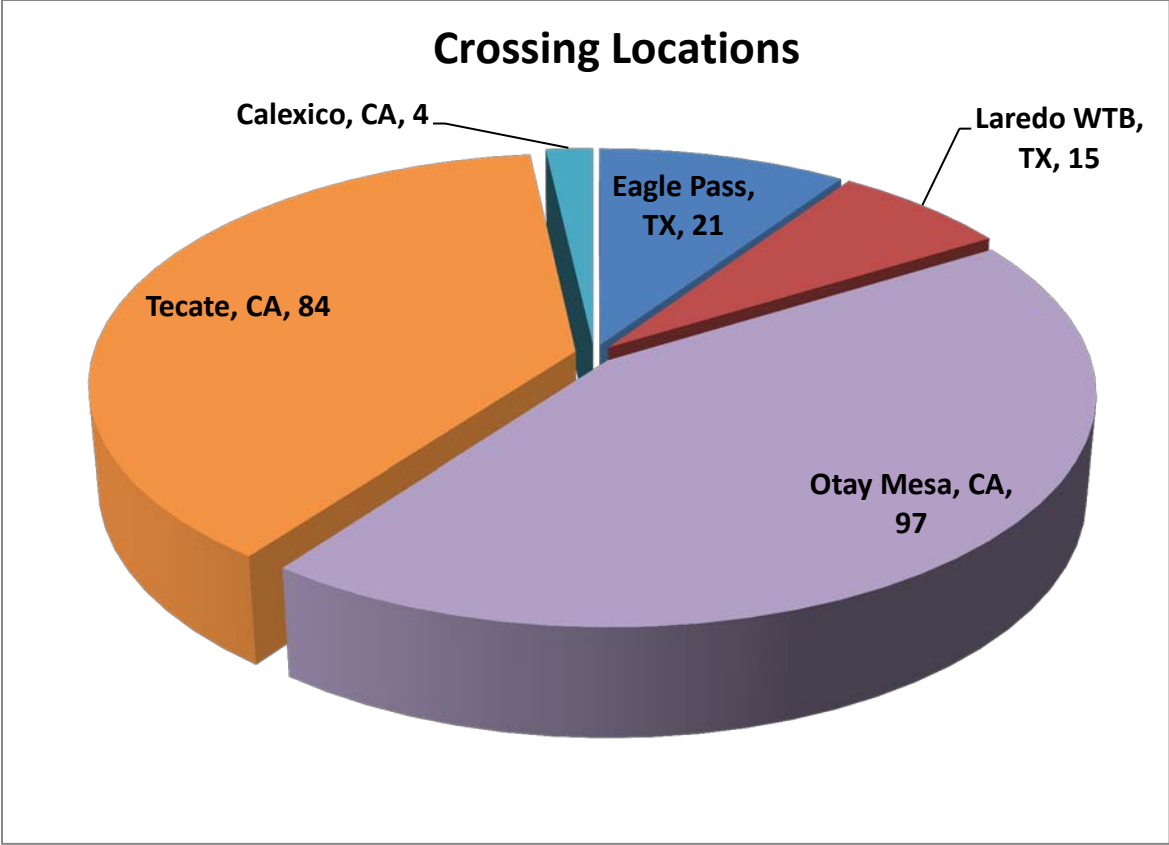

\*Aggregate Data thru October 28, 2012

Carrier Name	Number of Crossings
TRANSPORTES OLYMPIC	36
MOISES ALVAREZ PEREZ	4
BAJA EXPRESS TRANSPORTES SA DE CV	66
TRANSPORTES DEL VALLE DE GUADALUPE SA DE CV	85
SERVICIOS REFRIGERADOS INTERNACIONALES SA DE CV	17
HIGIENICOS Y DESECHABLES DEL BAJIO SA DE CV	1
JOSE GUADALUPE MORALES GUEVARA DBA FLETES MORALES	12
GCC TRANSPORTE SA DE CV	0
<b>Total Number of Inspections</b>	<b>221</b>

\*Aggregate Data thru October 28, 2012

Southern Border States	Number of Miles
Texas	33,119.41
New Mexico	0.00
Arizona	0.00
California	38,852.13
<b>Total Number of Miles</b>	<b>71,972</b>

\*Aggregate Data thru October 28, 2012

Non-Border States	Number of Miles
Oklahoma	457.39
Tennessee	403.48
South Carolina	1,125.71
North Carolina	85.02
Mississippi	4,160.32
Louisiana	9,608.24
Kentucky	371.27
Georgia	4,149.98
Florida	10,250.40
Arkansas	1,227.13
Alabama	5,759.53
<b>Total Number of Miles</b>	<b>37,598.00</b>

\*Aggregate Data thru October 28, 2012

Crossing Locations	Number
Tecate, CA	84
Calexico, CA	4
Eagle Pass, TX	21
Laredo WTB, TX	15
Otay Mesa, CA	97