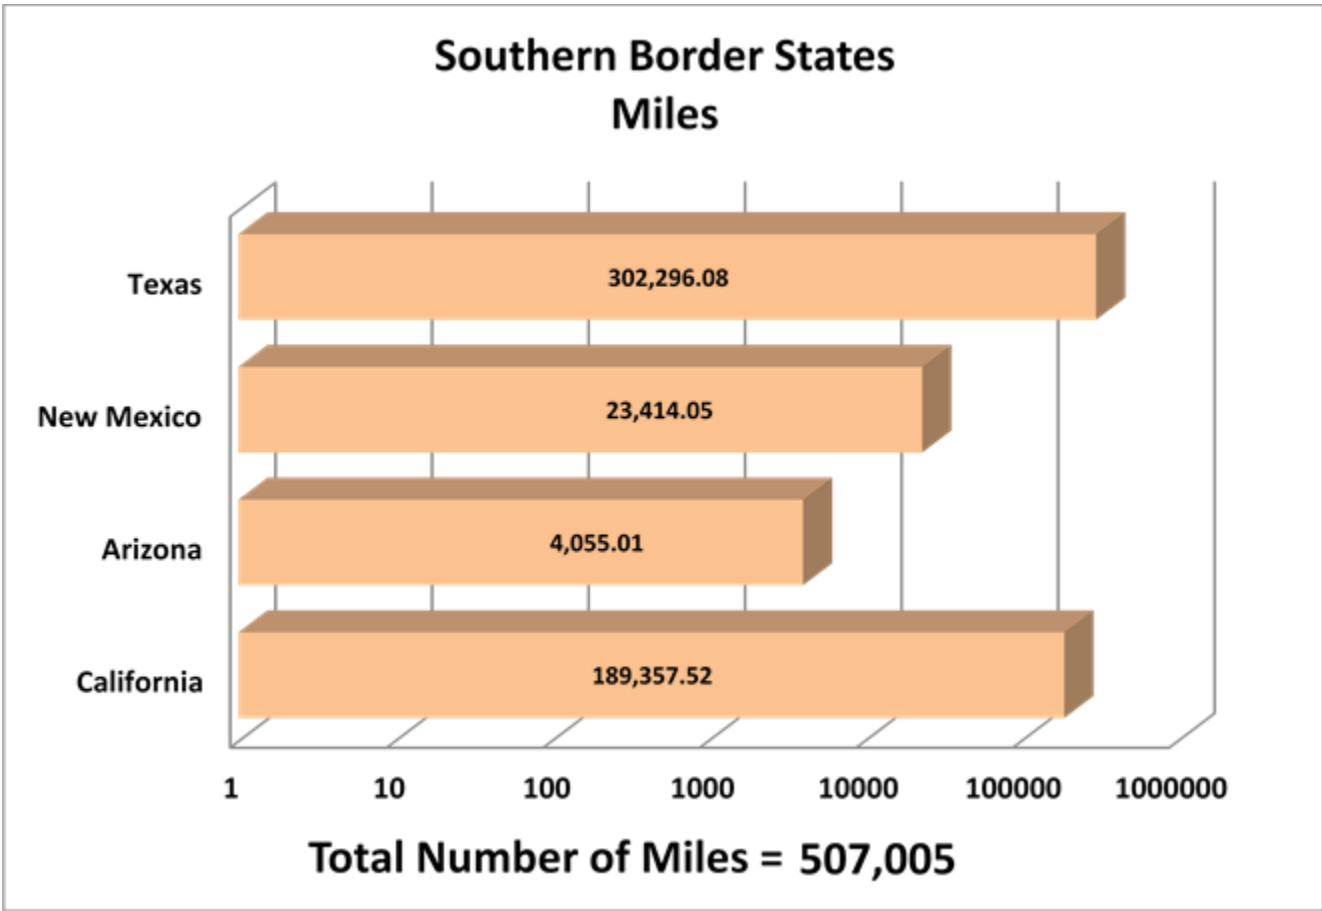

***Aggregate Data thru September 1, 2013**

Carrier Name	Number of Crossings
TRANSPORTES OLYMPIC	120
MOISES ALVAREZ PEREZ	8
BAJA EXPRESS TRANSPORTES SA DE CV	192
TRANSPORTES DEL VALLE DE GUADALUPE SA DE CV	269
SERVICIOS REFRIGERADOS INTERNACIONALES SA DE CV	115
HIGIENICOS Y DESECHABLES DEL BAJIO SA DE CV	7
JOSE GUADALUPE MORALES GUEVARA DBA FLETES MORALES	74
GRUPO BEHR	288
SERVIOS DE TRANSPORTE INTERNACIONAL Y LOCAL	1759
RAM TRUCKING	1
GCC TRANSPORTE SA DE CV	3659
SERGIO TRISTAN MADONALDO DBA TRISTAN TRANSPORT	8
TRANSPORTES MONTEBLANCO	196
Total Number of Crossings	6696

*Aggregate Data thru September 1, 2013

Southern Border States	Number of Miles
Texas	189,357.52
New Mexico	4,055.01
Arizona	23,414.05
California	302,296.08
Total Number of Miles	519,123

Non-Border States Miles

*Aggregate Data thru September 1, 2013

Non-Border States	Number of Miles
Alabama	8,325.57
Arkansas	10,198.79
Connecticut	189.95
Florida	13,325.35
Georgia	5,023.07
Illinois	3,508.05

Non-Border States	Number of Miles
Indiana	2,340.18
Iowa	783.53
Kansas	878.18
Kentucky	3,549.20
Louisiana	13,611.34
Maryland	39.99
Massachusetts	151.98
Michigan	463.15
Minnesota	110.35
Mississippi	6,200.45
Missouri	2,382.86
Nebraska	358.78
New Jersey	201.63
New York	143.61
North Carolina	85.02
Ohio	2,658.92
Oklahoma	3,131.26
Pennsylvania	1,605.94
Rhode Island	20.57
South Carolina	1,125.71
South Dakota	178.87
Tennessee	5,106.05
Virginia	1,411.12
West Virginia	304.08
Wisconsin	230.19
Total Non-Border States	87,644

*Aggregate Data thru September 1, 2013

Crossings Locations	
Eagle Pass, TX	31
Calexico, CA	4
Columbia	11
Laredo WTB, TX	283
Otay Mesa, CA	2440
Santa Teresa, NM	1319
Tecate, CA	268
Ysleta, TX	2340