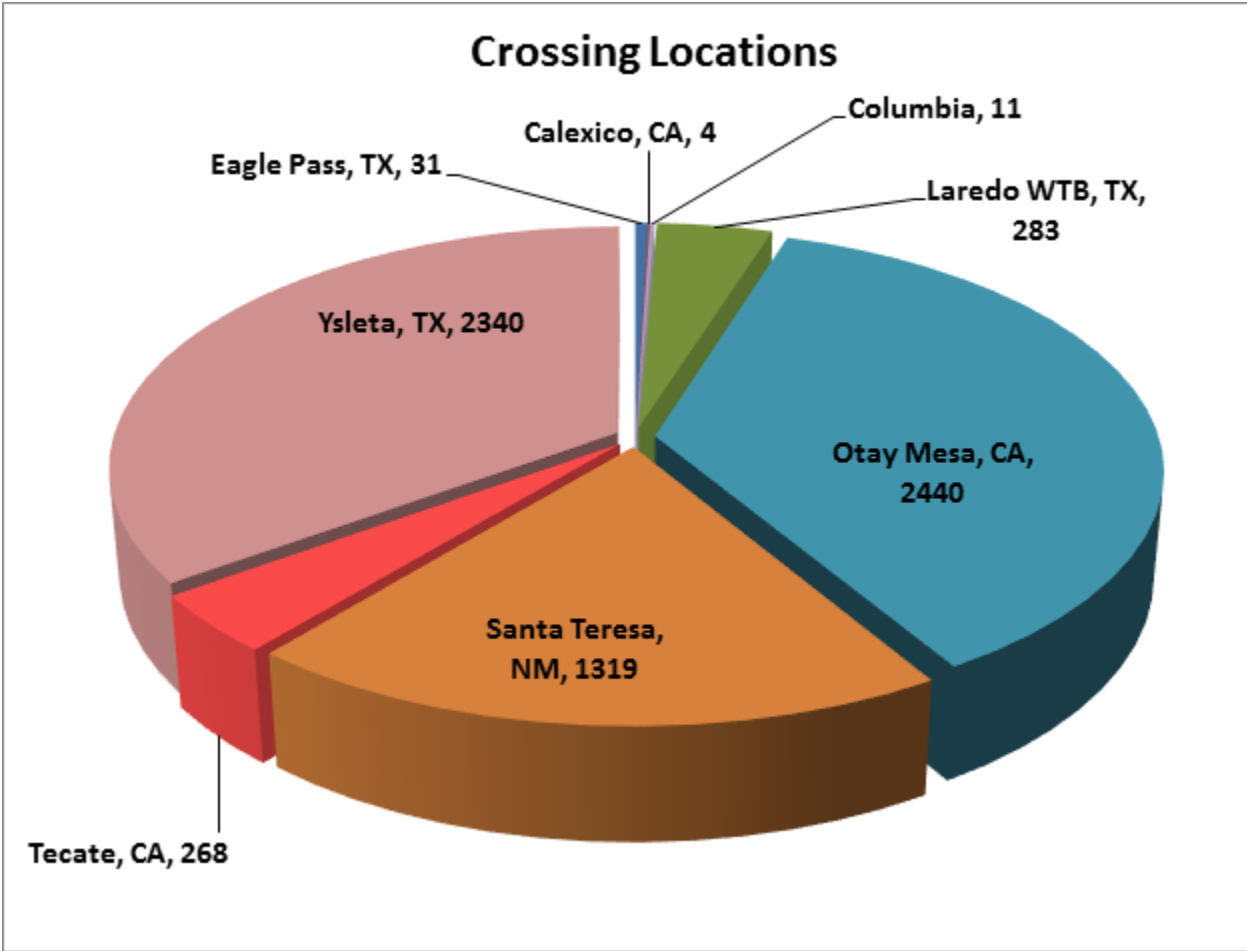

***Aggregate Data thru September 1, 2013**

Carrier Name	Number of Crossings
TRANSPORTES OLYMPIC	120
MOISES ALVAREZ PEREZ	8
BAJA EXPRESS TRANSPORTES SA DE CV	192
TRANSPORTES DEL VALLE DE GUADALUPE SA DE CV	269
SERVICIOS REFRIGERADOS INTERNACIONALES SA DE CV	115
HIGIENICOS Y DESECHABLES DEL BAJIO SA DE CV	7
JOSE GUADALUPE MORALES GUEVARA DBA FLETES MORALES	74
GRUPO BEHR	288
SERVIOS DE TRANSPORTE INTERNACIONAL Y LOCAL	1759
RAM TRUCKING	1
GCC TRANSPORTE SA DE CV	3659
SERGIO TRISTAN MADONALDO DBA TRISTAN TRANSPORT	8
TRANSPORTES MONTEBLANCO	196
Total Number of Crossings	6696

*Aggregate Data thru September 1, 2013

Southern Border States	Number of Miles
Texas	189,357.52
New Mexico	4,055.01
Arizona	23,414.05
California	302,296.08
Total Number of Miles	519,123

Non-Border States Miles

*Aggregate Data thru September 1, 2013

Non-Border States	Number of Miles
Alabama	8,325.57
Arkansas	10,198.79
Connecticut	189.95
Florida	13,325.35
Georgia	5,023.07
Illinois	3,508.05

Non-Border States	Number of Miles
Indiana	2,340.18
Iowa	783.53
Kansas	878.18
Kentucky	3,549.20
Louisiana	13,611.34
Maryland	39.99
Massachusetts	151.98
Michigan	463.15
Minnesota	110.35
Mississippi	6,200.45
Missouri	2,382.86
Nebraska	358.78
New Jersey	201.63
New York	143.61
North Carolina	85.02
Ohio	2,658.92
Oklahoma	3,131.26
Pennsylvania	1,605.94
Rhode Island	20.57
South Carolina	1,125.71
South Dakota	178.87
Tennessee	5,106.05
Virginia	1,411.12
West Virginia	304.08
Wisconsin	230.19
Total Non-Border States	87,644

*Aggregate Data thru September 1, 2013

Crossings Locations	
Eagle Pass, TX	31
Calexico, CA	4
Columbia	11
Laredo WTB, TX	283
Otay Mesa, CA	2440
Santa Teresa, NM	1319
Tecate, CA	268
Ysleta, TX	2340