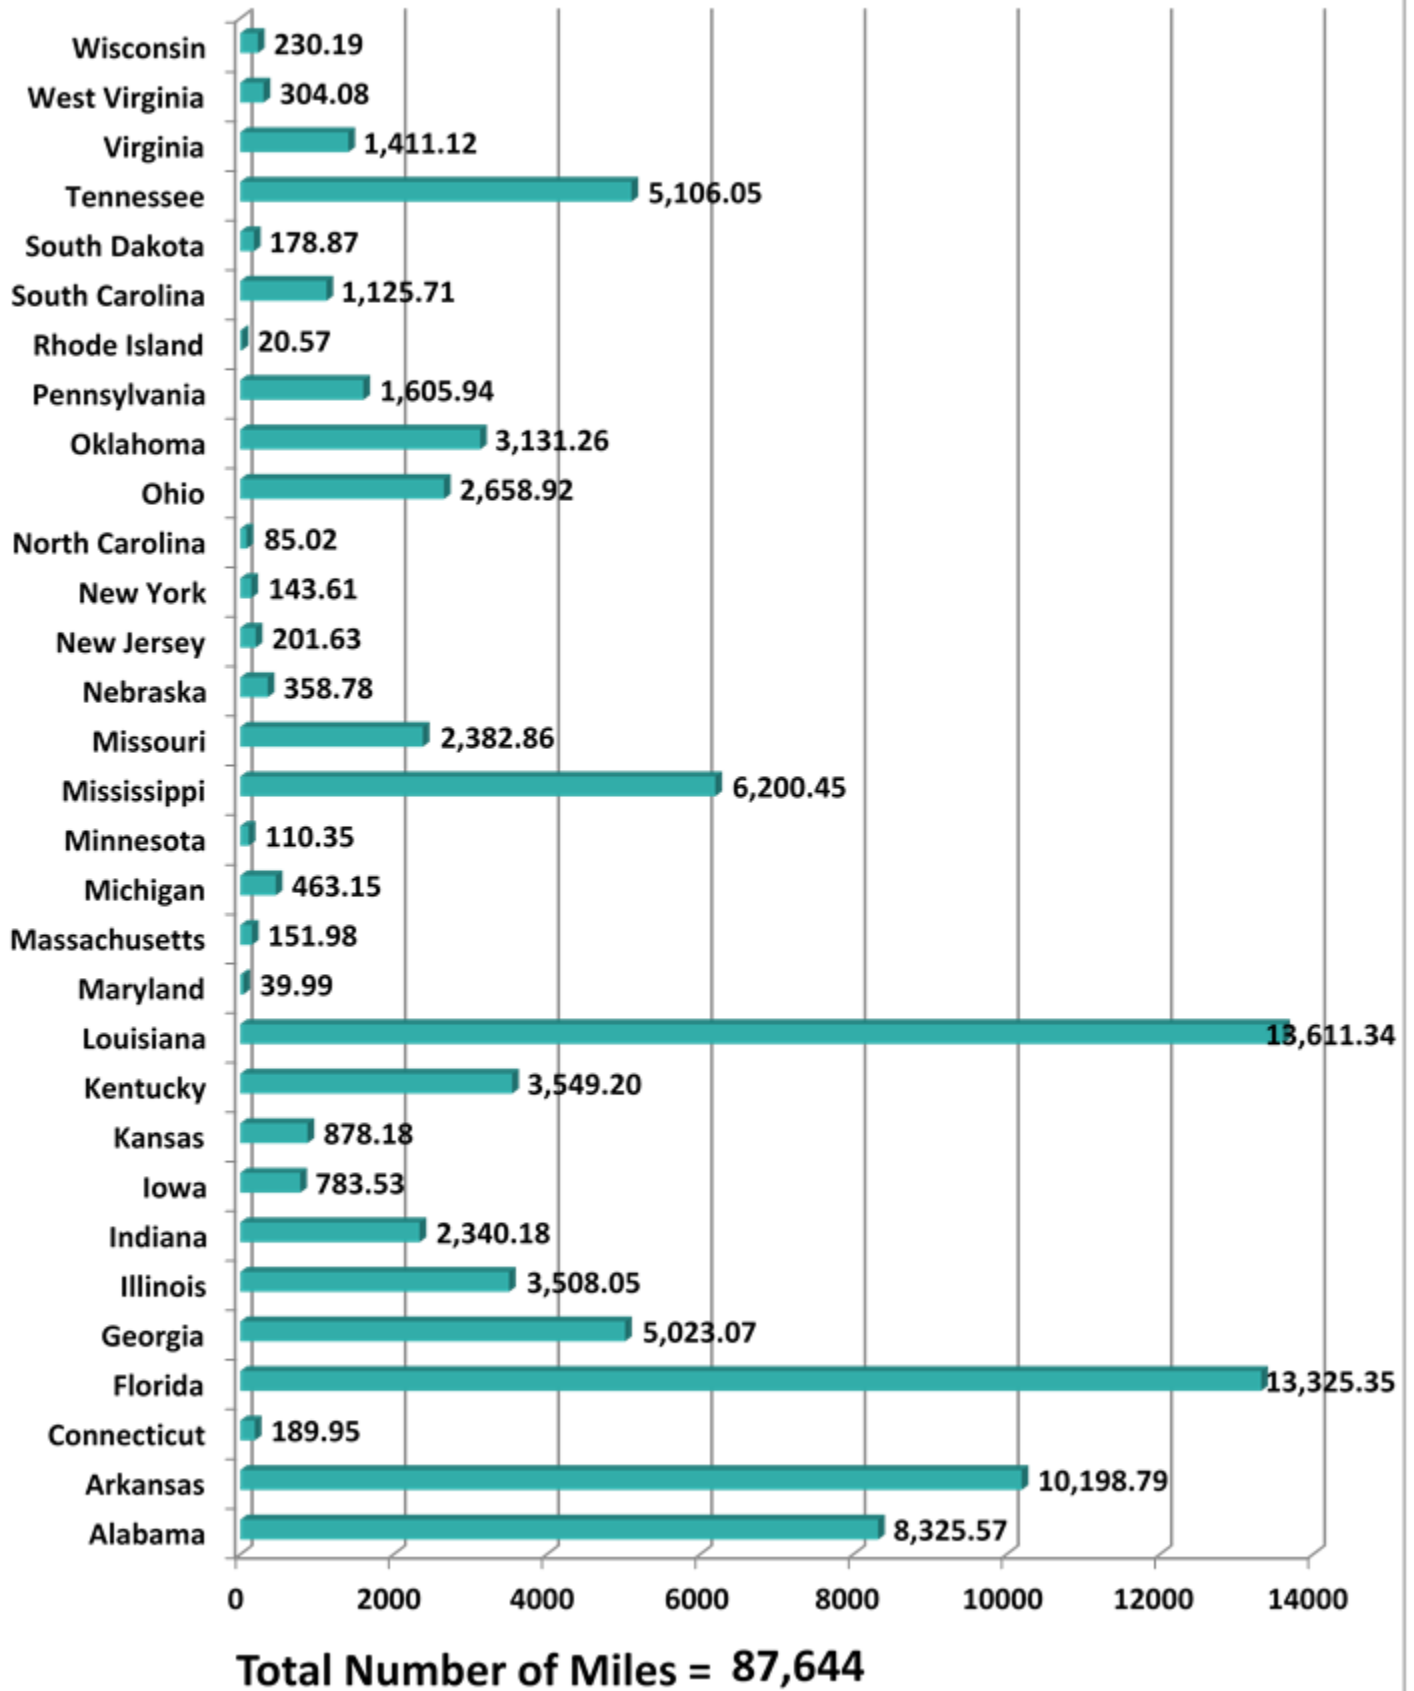

***Aggregate Data thru September 1, 2013**

Carrier Name	Number of Crossings
TRANSPORTES OLYMPIC	120
MOISES ALVAREZ PEREZ	8
BAJA EXPRESS TRANSPORTES SA DE CV	192
TRANSPORTES DEL VALLE DE GUADALUPE SA DE CV	269
SERVICIOS REFRIGERADOS INTERNACIONALES SA DE CV	115
HIGIENICOS Y DESECHABLES DEL BAJIO SA DE CV	7
JOSE GUADALUPE MORALES GUEVARA DBA FLETES MORALES	74
GRUPO BEHR	288
SERVIOS DE TRANSPORTE INTERNACIONAL Y LOCAL	1759
RAM TRUCKING	1
GCC TRANSPORTE SA DE CV	3659
SERGIO TRISTAN MADONALDO DBA TRISTAN TRANSPORT	8
TRANSPORTES MONTEBLANCO	196
Total Number of Crossings	6696

*Aggregate Data thru September 1, 2013

Southern Border States	Number of Miles
Texas	189,357.52
New Mexico	4,055.01
Arizona	23,414.05
California	302,296.08
Total Number of Miles	519,123

Non-Border States Miles

*Aggregate Data thru September 1, 2013

Non-Border States	Number of Miles
Alabama	8,325.57
Arkansas	10,198.79
Connecticut	189.95
Florida	13,325.35
Georgia	5,023.07
Illinois	3,508.05

Non-Border States	Number of Miles
Indiana	2,340.18
Iowa	783.53
Kansas	878.18
Kentucky	3,549.20
Louisiana	13,611.34
Maryland	39.99
Massachusetts	151.98
Michigan	463.15
Minnesota	110.35
Mississippi	6,200.45
Missouri	2,382.86
Nebraska	358.78
New Jersey	201.63
New York	143.61
North Carolina	85.02
Ohio	2,658.92
Oklahoma	3,131.26
Pennsylvania	1,605.94
Rhode Island	20.57
South Carolina	1,125.71
South Dakota	178.87
Tennessee	5,106.05
Virginia	1,411.12
West Virginia	304.08
Wisconsin	230.19
Total Non-Border States	87,644

*Aggregate Data thru September 1, 2013

Crossings Locations	
Eagle Pass, TX	31
Calexico, CA	4
Columbia	11
Laredo WTB, TX	283
Otay Mesa, CA	2440
Santa Teresa, NM	1319
Tecate, CA	268
Ysleta, TX	2340