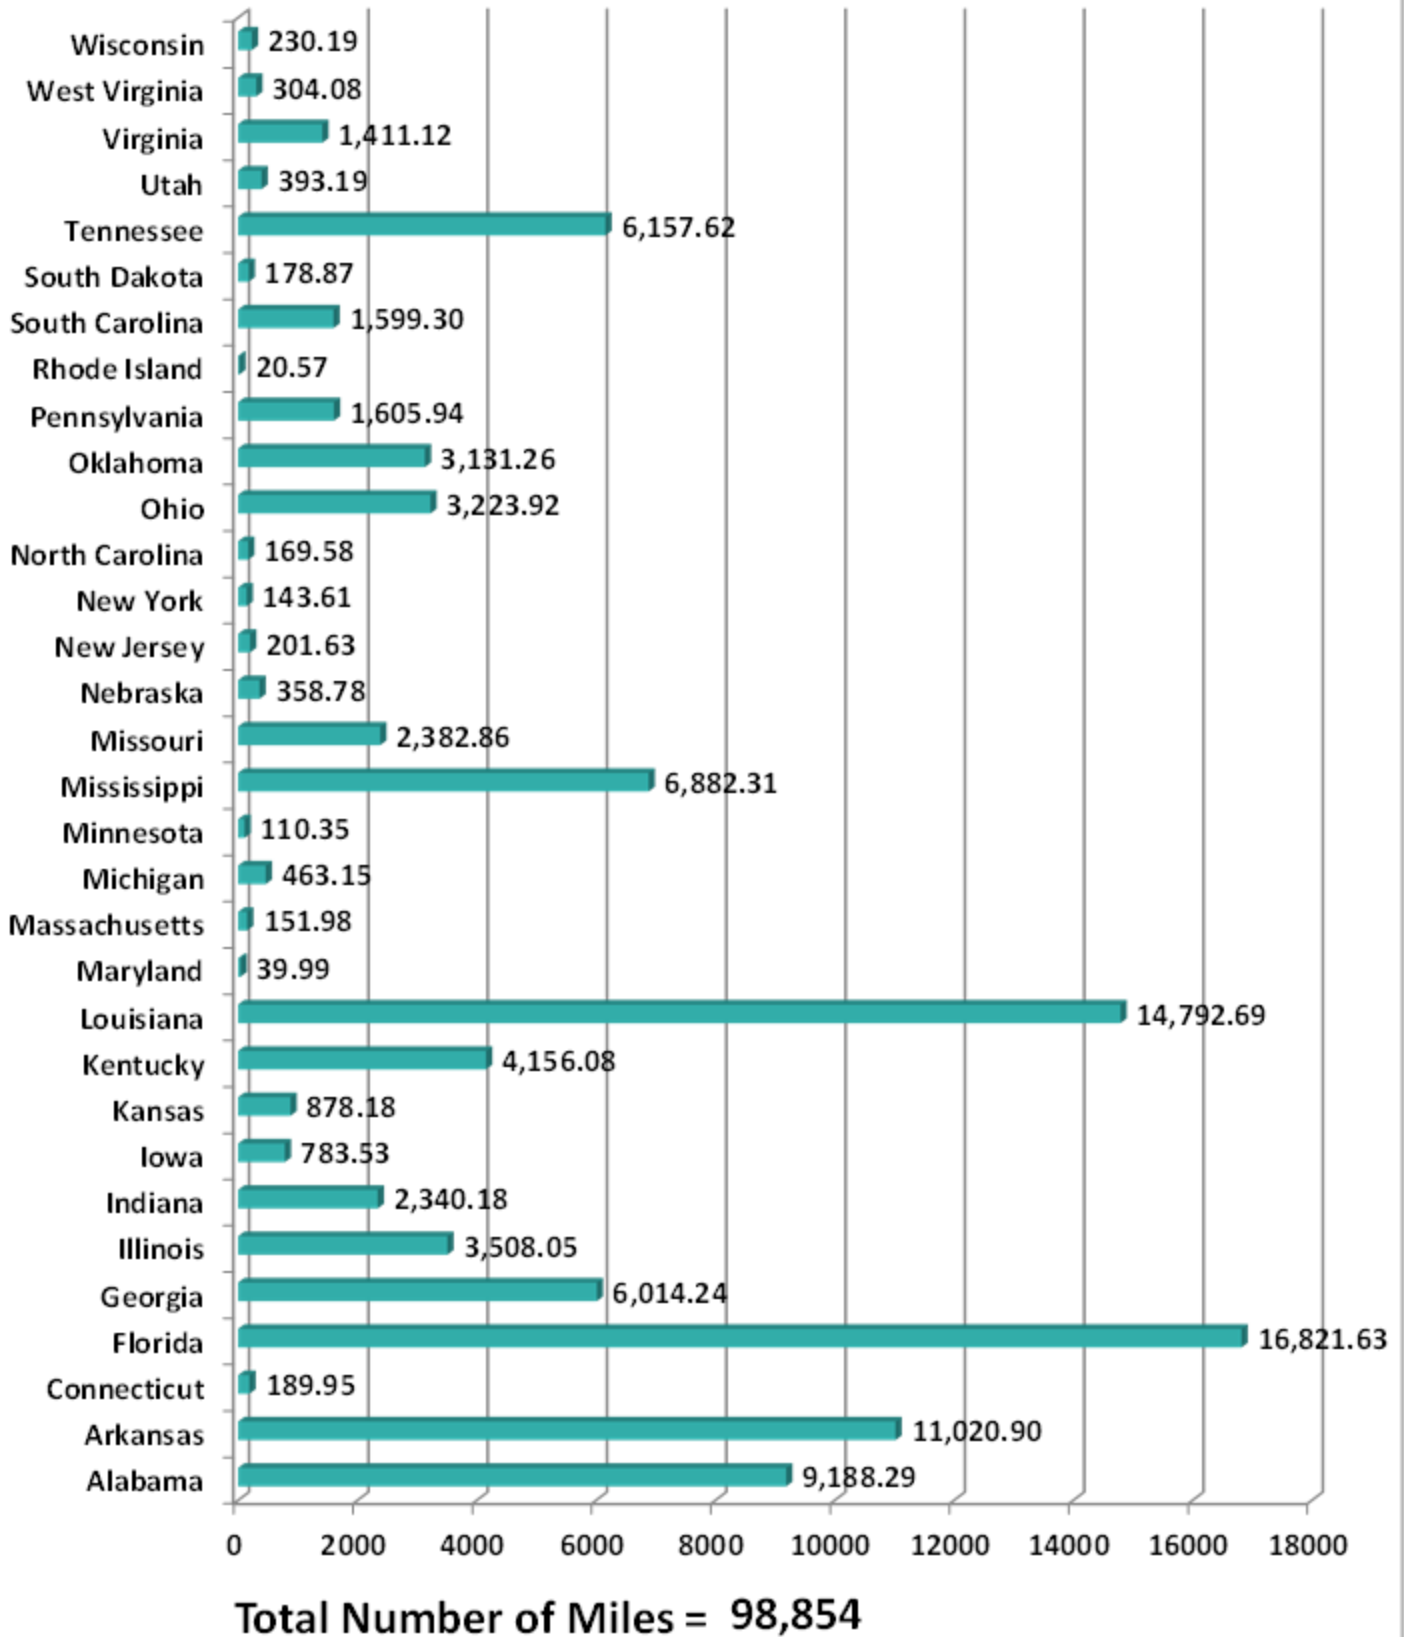

*Aggregate Data thru September 15, 2013

Carrier Name	Number of Crossings
TRANSPORTES OLYMPIC	130
MOISES ALVAREZ PEREZ	8
BAJA EXPRESS TRANSPORTES SA DE CV	198
TRANSPORTES DEL VALLE DE GUADALUPE SA DE CV	278
SERVICIOS REFRIGERADOS INTERNACIONALES SA DE CV	115
HIGIENICOS Y DESECHABLES DEL BAJIO SA DE CV	8
JOSE GUADALUPE MORALES GUEVARA DBA FLETES MORALES	76
GRUPO BEHR	315
SERVIOS DE TRANSPORTE INTERNACIONAL Y LOCAL	2123
RAM TRUCKING	1
GCC TRANSPORTE SA DE CV	3768
SERGIO TRISTAN MADONALDO DBA TRISTAN TRANSPORT	23
TRANSPORTES MONTEBLANCO	198
Total Number of Crossings	7241

*Aggregate Data thru September 15, 2013

Southern Border States	Number of Miles
California	196,352.75
Arizona	4,055.01
New Mexico	24,893.36
Texas	313,405.61
Total Number of Miles	538,707

Non-Border States Miles

*Aggregate Data thru September 15, 2013

Non-Border States	Number of Miles
Alabama	9,188.29
Arkansas	11,020.90
Connecticut	189.95
Florida	16,821.63
Georgia	6,014.24
Illinois	3,508.05
Indiana	2,340.18
Iowa	783.53
Kansas	878.18

Non-Border States	Number of Miles
Kentucky	4,156.08
Louisiana	14,792.69
Maryland	39.99
Massachusetts	151.98
Michigan	463.15
Minnesota	110.35
Mississippi	6,882.31
Missouri	2,382.86
Nebraska	358.78
New Jersey	201.63
New York	143.61
North Carolina	169.58
Ohio	3,223.92
Oklahoma	3,131.26
Pennsylvania	1,605.94
Rhode Island	20.57
South Carolina	1,599.30
South Dakota	178.87
Tennessee	6,157.62
Utah	393.19
Virginia	1,411.12
West Virginia	304.08
Wisconsin	230.19
Total Non-Border States	98,854