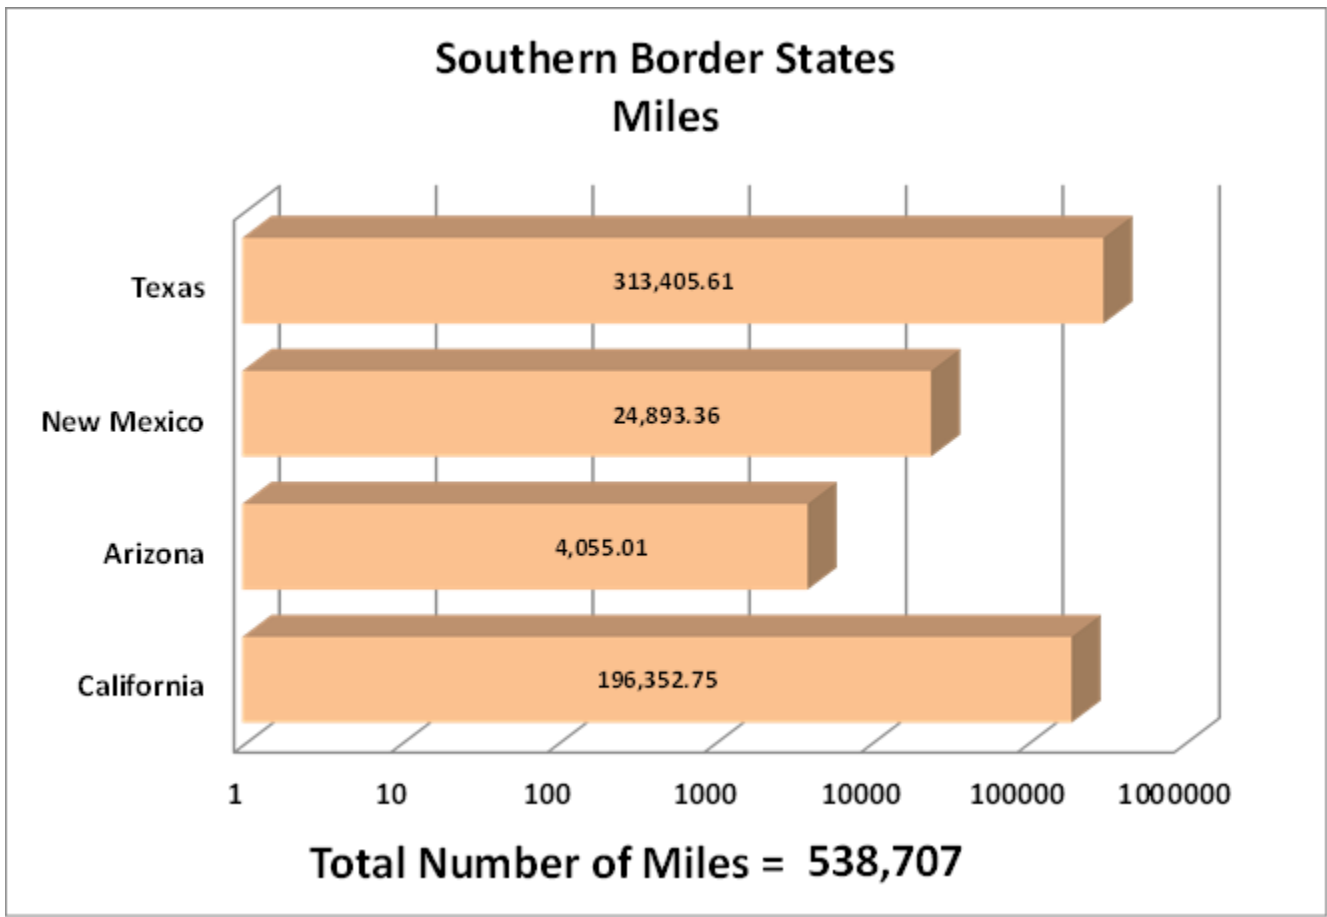

*Aggregate Data thru September 15, 2013

Carrier Name	Number of Crossings
TRANSPORTES OLYMPIC	130
MOISES ALVAREZ PEREZ	8
BAJA EXPRESS TRANSPORTES SA DE CV	198
TRANSPORTES DEL VALLE DE GUADALUPE SA DE CV	278
SERVICIOS REFRIGERADOS INTERNACIONALES SA DE CV	115
HIGIENICOS Y DESECHABLES DEL BAJIO SA DE CV	8
JOSE GUADALUPE MORALES GUEVARA DBA FLETES MORALES	76
GRUPO BEHR	315
SERVIOS DE TRANSPORTE INTERNACIONAL Y LOCAL	2123
RAM TRUCKING	1
GCC TRANSPORTE SA DE CV	3768
SERGIO TRISTAN MADONALDO DBA TRISTAN TRANSPORT	23
TRANSPORTES MONTEBLANCO	198
Total Number of Crossings	7241

*Aggregate Data thru September 15, 2013

Southern Border States	Number of Miles
California	196,352.75
Arizona	4,055.01
New Mexico	24,893.36
Texas	313,405.61
Total Number of Miles	538,707

Non-Border States Miles

*Aggregate Data thru September 15, 2013

Non-Border States	Number of Miles
Alabama	9,188.29
Arkansas	11,020.90
Connecticut	189.95
Florida	16,821.63
Georgia	6,014.24
Illinois	3,508.05
Indiana	2,340.18
Iowa	783.53
Kansas	878.18

Non-Border States	Number of Miles
Kentucky	4,156.08
Louisiana	14,792.69
Maryland	39.99
Massachusetts	151.98
Michigan	463.15
Minnesota	110.35
Mississippi	6,882.31
Missouri	2,382.86
Nebraska	358.78
New Jersey	201.63
New York	143.61
North Carolina	169.58
Ohio	3,223.92
Oklahoma	3,131.26
Pennsylvania	1,605.94
Rhode Island	20.57
South Carolina	1,599.30
South Dakota	178.87
Tennessee	6,157.62
Utah	393.19
Virginia	1,411.12
West Virginia	304.08
Wisconsin	230.19
Total Non-Border States	98,854