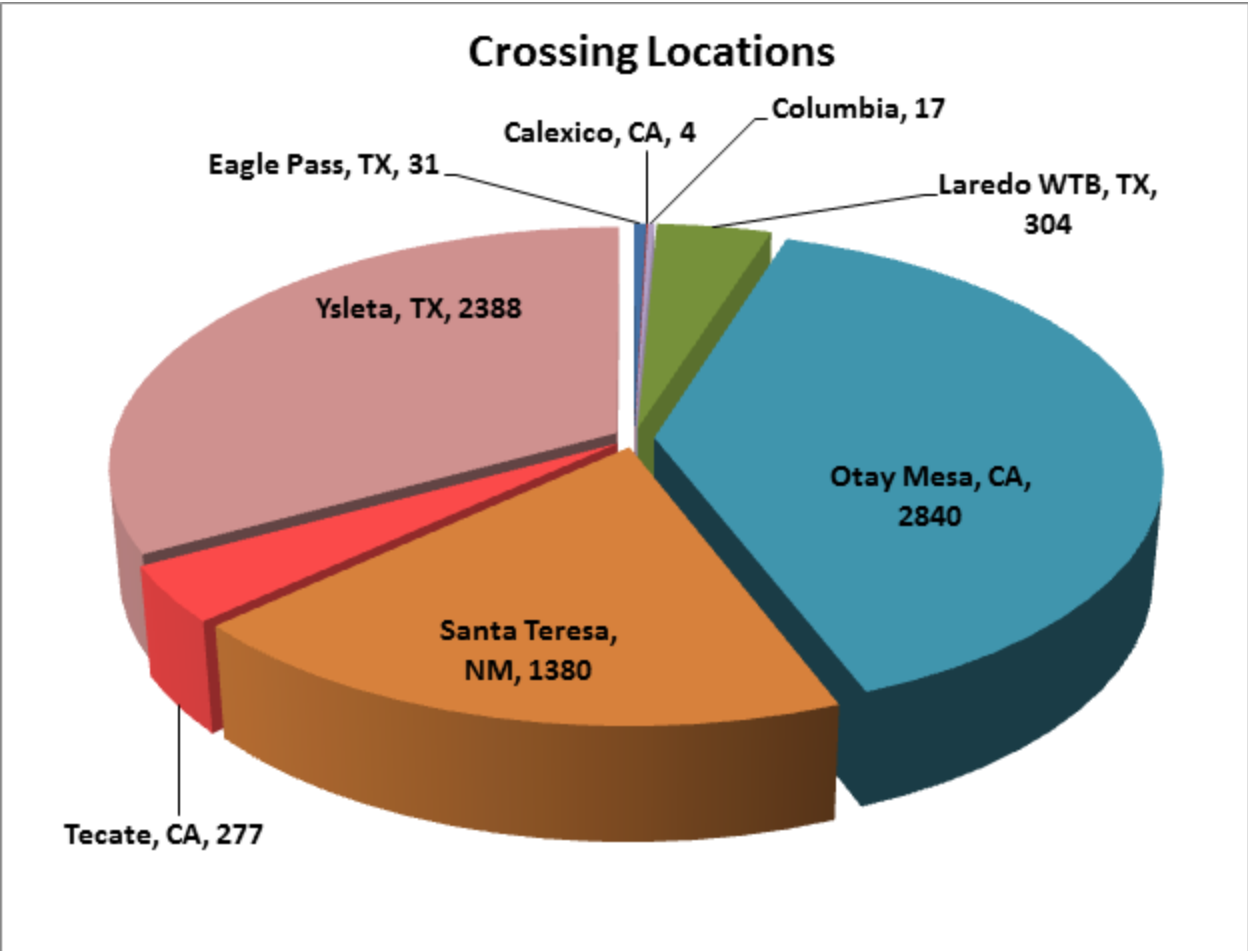

*Aggregate Data thru September 15, 2013

Carrier Name	Number of Crossings
TRANSPORTES OLYMPIC	130
MOISES ALVAREZ PEREZ	8
BAJA EXPRESS TRANSPORTES SA DE CV	198
TRANSPORTES DEL VALLE DE GUADALUPE SA DE CV	278
SERVICIOS REFRIGERADOS INTERNACIONALES SA DE CV	115
HIGIENICOS Y DESECHABLES DEL BAJIO SA DE CV	8
JOSE GUADALUPE MORALES GUEVARA DBA FLETES MORALES	76
GRUPO BEHR	315
SERVIOS DE TRANSPORTE INTERNACIONAL Y LOCAL	2123
RAM TRUCKING	1
GCC TRANSPORTE SA DE CV	3768
SERGIO TRISTAN MADONALDO DBA TRISTAN TRANSPORT	23
TRANSPORTES MONTEBLANCO	198
Total Number of Crossings	7241

*Aggregate Data thru September 15, 2013

Southern Border States	Number of Miles
California	196,352.75
Arizona	4,055.01
New Mexico	24,893.36
Texas	313,405.61
Total Number of Miles	538,707

Non-Border States Miles

*Aggregate Data thru September 15, 2013

Non-Border States	Number of Miles
Alabama	9,188.29
Arkansas	11,020.90
Connecticut	189.95
Florida	16,821.63
Georgia	6,014.24
Illinois	3,508.05
Indiana	2,340.18
Iowa	783.53
Kansas	878.18

*Aggregate Data thru September 15, 2013

Crossings Locations	
Eagle Pass, TX	31
Calexico, CA	4
Columbia	17
Laredo WTB, TX	304
Otay Mesa, CA	2840
Santa Teresa, NM	1380
Tecate, CA	277
Ysleta, TX	2388