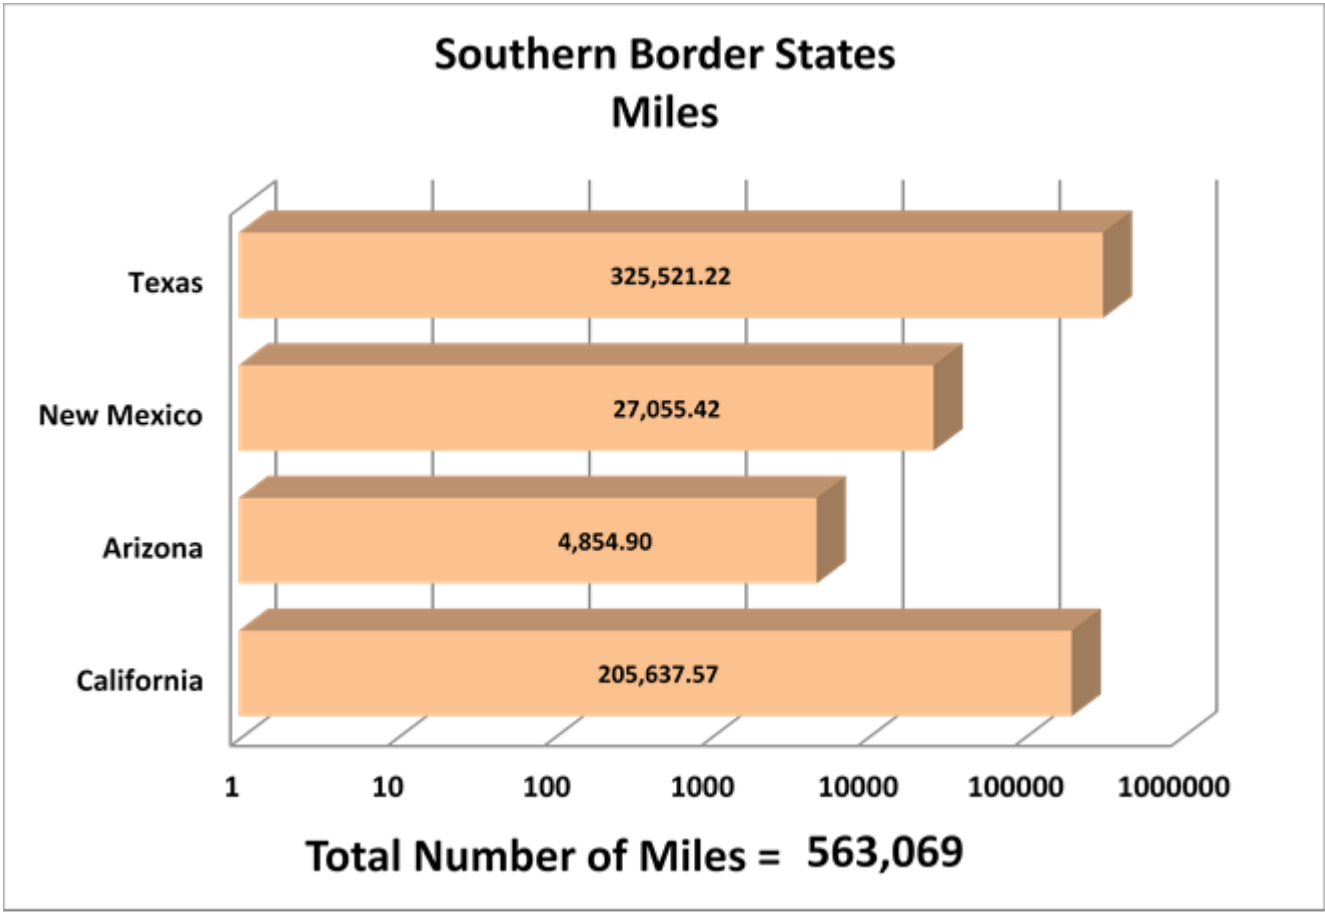

*Aggregate Data thru September 29, 2013

Carrier Name	Number of Crossings
TRANSPORTES OLYMPIC	137
MOISES ALVAREZ PEREZ	8
BAJA EXPRESS TRANSPORTES SA DE CV	204
TRANSPORTES DEL VALLE DE GUADALUPE SA DE CV	287
SERVICIOS REFRIGERADOS INTERNACIONALES SA DE CV	115
HIGIENICOS Y DESECHABLES DEL BAJIO SA DE CV	8
JOSE GUADALUPE MORALES GUEVARA DBA FLETES MORALES	83
GRUPO BEHR	333
SERVICIOS DE TRANSPORTE INTERNACIONAL Y LOCAL	2479
RAM TRUCKING	1
GCC TRANSPORTE SA DE CV	3850
SERGIO TRISTAN MADONALDO DBA TRISTAN TRANSPORT	35
TRANSPORTES MONTEBLANCO	198
Total Number of Crossings	7738

*Aggregate Data thru September 29, 2013

Southern Border States	Number of Miles
Texas	205,637.57
New Mexico	4,854.90
Arizona	27,055.42
California	325,521.22
Total Number of Miles	563,069

Non-Border States Miles

*Aggregate Data thru September 29, 2013

Non- Border States Miles	Number of Miles
Alabama	10,019.68
Arkansas	11,020.90
Colorado	914.88
Connecticut	189.95
Florida	16,821.63

Non- Border States Miles	Number of Miles
Georgia	6,060.53
Idaho	554.37
Illinois	3,508.05
Indiana	2,340.18
Iowa	783.53
Kansas	878.18
Kentucky	4,156.08
Louisiana	15,430.23
Maryland	39.99
Massachusetts	151.98
Michigan	463.15
Minnesota	110.35
Mississippi	7,363.88
Missouri	2,382.86
Nebraska	358.78
New Jersey	201.63
New York	143.61
North Carolina	169.58
Ohio	3,223.92
Oklahoma	3,172.33
Oregon	645.75
Pennsylvania	1,605.94
Rhode Island	20.57
South Carolina	1,599.30
South Dakota	178.87
Tennessee	6,461.42
Utah	819.77
Virginia	1,411.12
Washington	603.59
West Virginia	304.08
Wisconsin	230.19
Total Non-Border States	104,341

Crossing Locations

*Aggregate Data thru September 29, 2013

Crossings Locations	
Eagle Pass, TX	31
Calexico, CA	4
Columbia	19
Laredo WTB, TX	221
Otay Mesa, CA	3319
Santa Teresa, NM	1428
Tecate, CA	286
Ysleta, TX	2422