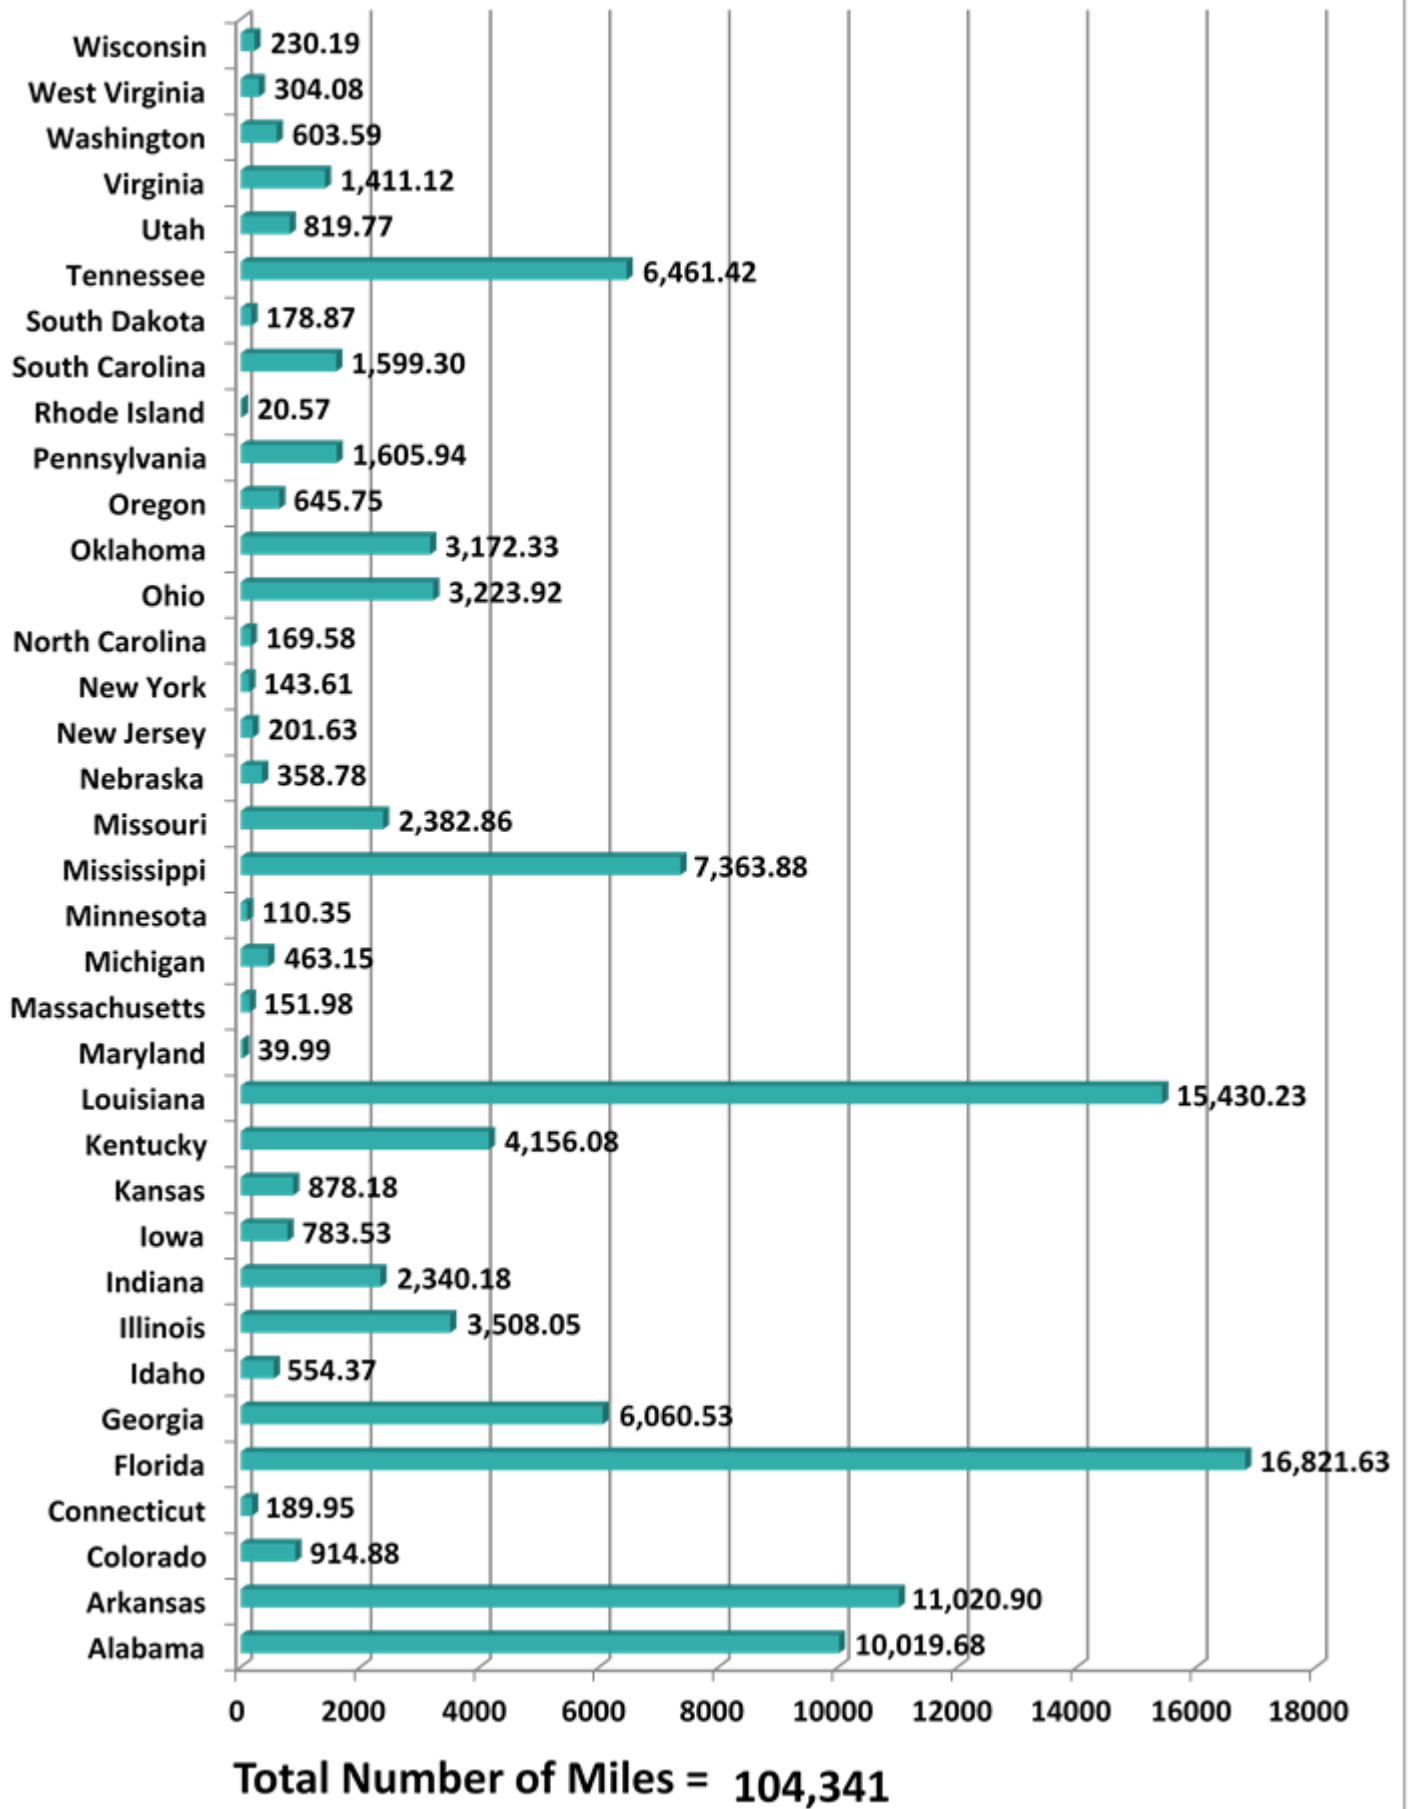

*Aggregate Data thru September 29, 2013

Carrier Name	Number of Crossings
TRANSPORTES OLYMPIC	137
MOISES ALVAREZ PEREZ	8
BAJA EXPRESS TRANSPORTES SA DE CV	204
TRANSPORTES DEL VALLE DE GUADALUPE SA DE CV	287
SERVICIOS REFRIGERADOS INTERNACIONALES SA DE CV	115
HIGIENICOS Y DESECHABLES DEL BAJIO SA DE CV	8
JOSE GUADALUPE MORALES GUEVARA DBA FLETES MORALES	83
GRUPO BEHR	333
SERVICIOS DE TRANSPORTE INTERNACIONAL Y LOCAL	2479
RAM TRUCKING	1
GCC TRANSPORTE SA DE CV	3850
SERGIO TRISTAN MADONALDO DBA TRISTAN TRANSPORT	35
TRANSPORTES MONTEBLANCO	198
Total Number of Crossings	7738

*Aggregate Data thru September 29, 2013

Southern Border States	Number of Miles
Texas	205,637.57
New Mexico	4,854.90
Arizona	27,055.42
California	325,521.22
Total Number of Miles	563,069

Non-Border States Miles

*Aggregate Data thru September 29, 2013

Non- Border States Miles	Number of Miles
Alabama	10,019.68
Arkansas	11,020.90
Colorado	914.88
Connecticut	189.95
Florida	16,821.63

Non- Border States Miles	Number of Miles
Georgia	6,060.53
Idaho	554.37
Illinois	3,508.05
Indiana	2,340.18
Iowa	783.53
Kansas	878.18
Kentucky	4,156.08
Louisiana	15,430.23
Maryland	39.99
Massachusetts	151.98
Michigan	463.15
Minnesota	110.35
Mississippi	7,363.88
Missouri	2,382.86
Nebraska	358.78
New Jersey	201.63
New York	143.61
North Carolina	169.58
Ohio	3,223.92
Oklahoma	3,172.33
Oregon	645.75
Pennsylvania	1,605.94
Rhode Island	20.57
South Carolina	1,599.30
South Dakota	178.87
Tennessee	6,461.42
Utah	819.77
Virginia	1,411.12
Washington	603.59
West Virginia	304.08
Wisconsin	230.19
Total Non-Border States	104,341

Crossing Locations

*Aggregate Data thru September 29, 2013

Crossings Locations	
Eagle Pass, TX	31
Calexico, CA	4
Columbia	19
Laredo WTB, TX	221
Otay Mesa, CA	3319
Santa Teresa, NM	1428
Tecate, CA	286
Ysleta, TX	2422