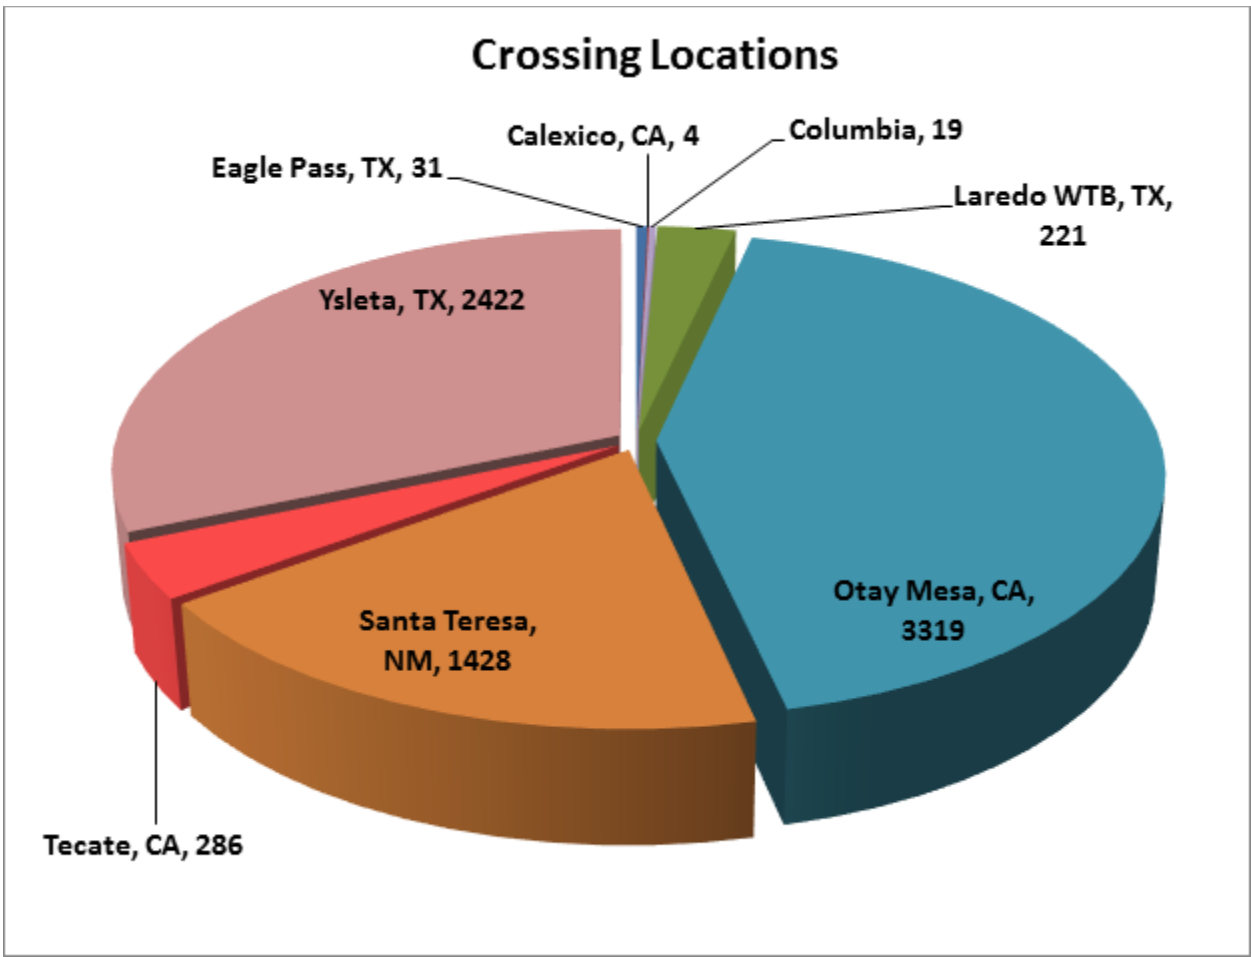

*Aggregate Data thru September 29, 2013

Carrier Name	Number of Crossings
TRANSPORTES OLYMPIC	137
MOISES ALVAREZ PEREZ	8
BAJA EXPRESS TRANSPORTES SA DE CV	204
TRANSPORTES DEL VALLE DE GUADALUPE SA DE CV	287
SERVICIOS REFRIGERADOS INTERNACIONALES SA DE CV	115
HIGIENICOS Y DESECHABLES DEL BAJIO SA DE CV	8
JOSE GUADALUPE MORALES GUEVARA DBA FLETES MORALES	83
GRUPO BEHR	333
SERVICIOS DE TRANSPORTE INTERNACIONAL Y LOCAL	2479
RAM TRUCKING	1
GCC TRANSPORTE SA DE CV	3850
SERGIO TRISTAN MADONALDO DBA TRISTAN TRANSPORT	35
TRANSPORTES MONTEBLANCO	198
Total Number of Crossings	7738

*Aggregate Data thru September 29, 2013

Southern Border States	Number of Miles
Texas	205,637.57
New Mexico	4,854.90
Arizona	27,055.42
California	325,521.22
Total Number of Miles	563,069

Non-Border States Miles

*Aggregate Data thru September 29, 2013

Non- Border States Miles	Number of Miles
Alabama	10,019.68
Arkansas	11,020.90
Colorado	914.88
Connecticut	189.95
Florida	16,821.63

Non- Border States Miles	Number of Miles
Georgia	6,060.53
Idaho	554.37
Illinois	3,508.05
Indiana	2,340.18
Iowa	783.53
Kansas	878.18
Kentucky	4,156.08
Louisiana	15,430.23
Maryland	39.99
Massachusetts	151.98
Michigan	463.15
Minnesota	110.35
Mississippi	7,363.88
Missouri	2,382.86
Nebraska	358.78
New Jersey	201.63
New York	143.61
North Carolina	169.58
Ohio	3,223.92
Oklahoma	3,172.33
Oregon	645.75
Pennsylvania	1,605.94
Rhode Island	20.57
South Carolina	1,599.30
South Dakota	178.87
Tennessee	6,461.42
Utah	819.77
Virginia	1,411.12
Washington	603.59
West Virginia	304.08
Wisconsin	230.19
Total Non-Border States	104,341

Crossing Locations

*Aggregate Data thru September 29, 2013

Crossings Locations	
Eagle Pass, TX	31
Calexico, CA	4
Columbia	19
Laredo WTB, TX	221
Otay Mesa, CA	3319
Santa Teresa, NM	1428
Tecate, CA	286
Ysleta, TX	2422