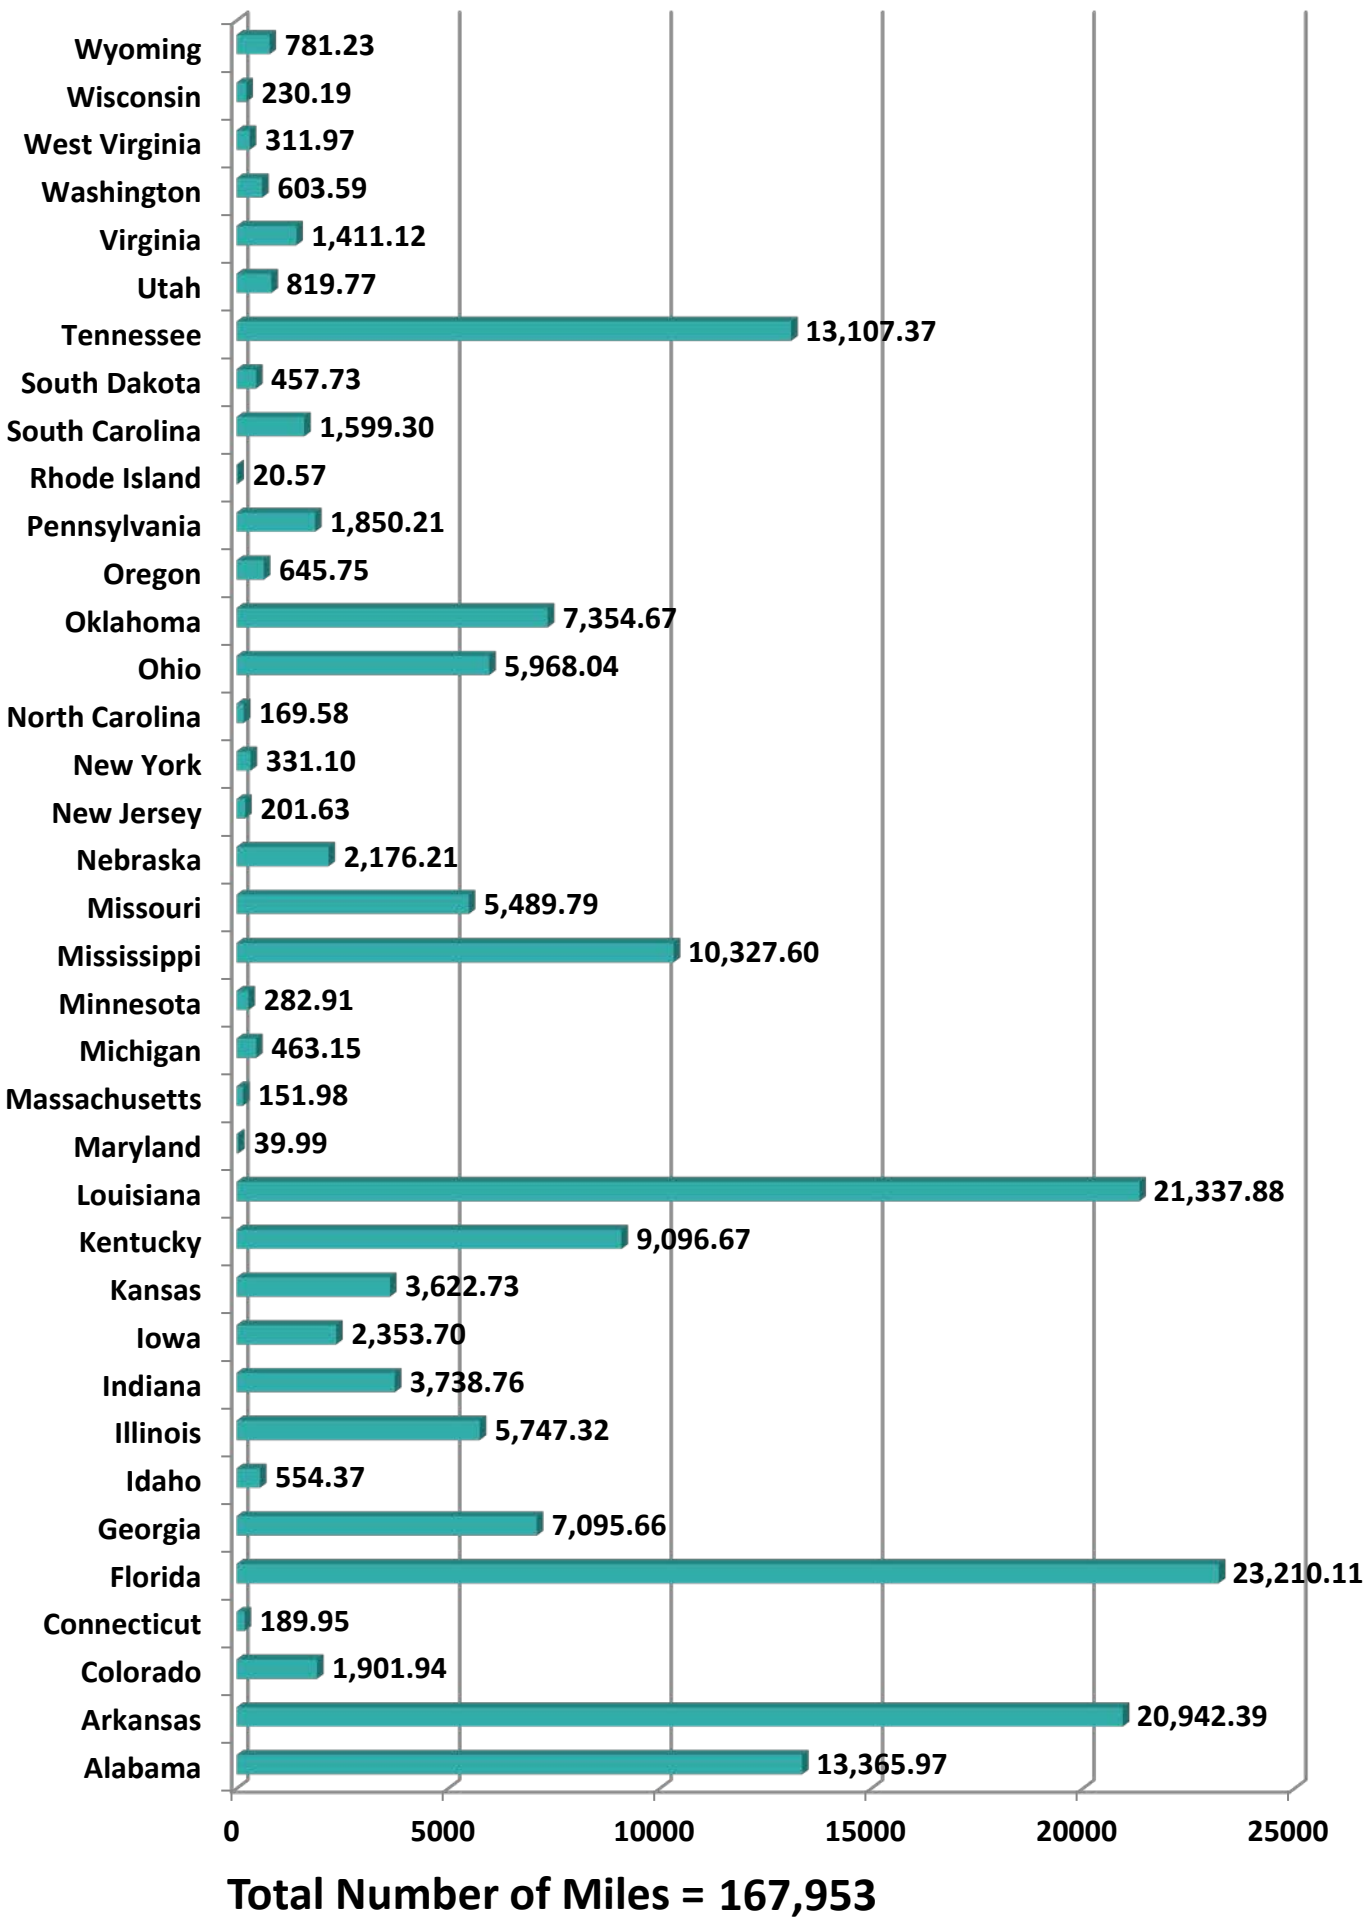

RAM TRUCKING	5
GCC TRANSPORTE SA DE CV	4681
SERGIO TRISTAN MADONALDO DBA TRISTAN TRANSPORT	60
TRANSPORTATION AND CARGO SOLUTIONS	0
TRANSPORTES MONTEBLANCO	252
Total Number of Crossings	15843

*Aggregate Data thru March 16, 2014

Southern Border States	Number of Miles
California	300,878.39
Arizona	7,667.87
New Mexico	34,801.63
Texas	483,750.12
Total Southern Border States Miles	827,098

Non-Border States Miles

*Aggregate Data thru March 16, 2014

Non- Border States Miles	Number of Miles
Alabama	13,365.97
Arkansas	20,942.39
Colorado	1,901.94

Connecticut	189.95
Florida	23,210.11
Georgia	7,095.66
Idaho	554.37
Illinois	5,747.32
Indiana	3,738.76
Iowa	2,353.70
Kansas	3,622.73
Kentucky	9,096.67
Louisiana	21,337.88
Maryland	39.99
Massachusetts	151.98
Michigan	463.15
Minnesota	282.91
Mississippi	10,327.60
Missouri	5,489.79
Nebraska	2,176.21
New Jersey	201.63
New York	331.10
North Carolina	169.58
Ohio	5,968.04
Oklahoma	7,354.67
Oregon	645.75
Pennsylvania	1,850.21
Rhode Island	20.57
South Carolina	1,599.30
South Dakota	457.73
Tennessee	13,107.37
Utah	819.77
Virginia	1,411.12
Washington	603.59
West Virginia	311.97
Wisconsin	230.19
Wyoming	781.23
Total Non-Border States Miles	167,953

Crossing Locations

***Aggregate Data thru March 16, 2014**

Crossings Locations	
Eagle Pass, TX	33
Calexico, CA	4
Colombia	38
Laredo WTB, TX	483
Otay Mesa, CA	10210
Santa Teresa, NM	1774
Tecate, CA	394
Ysleta, TX	2907