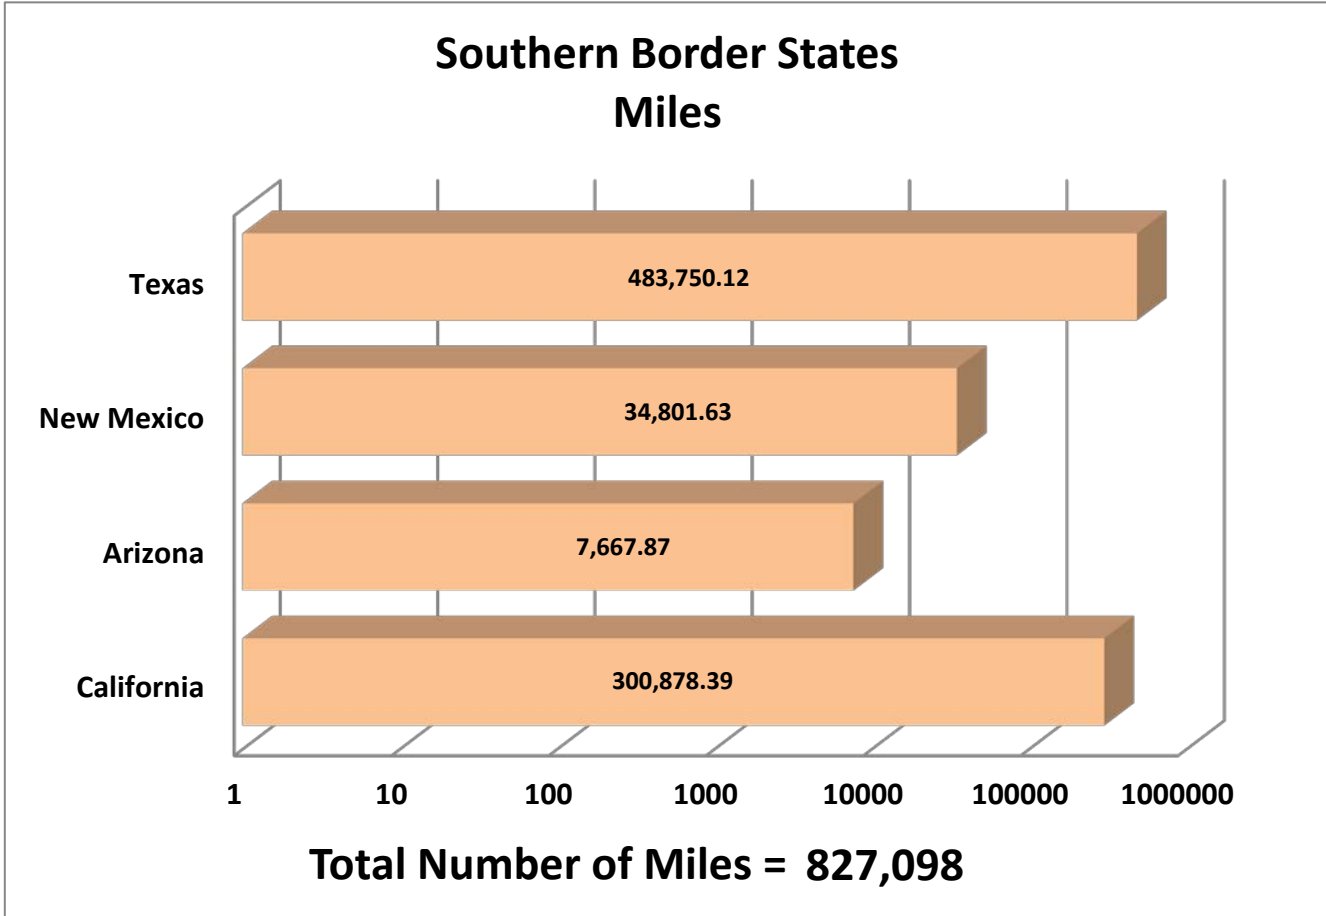

RAM TRUCKING	5
GCC TRANSPORTE SA DE CV	4681
SERGIO TRISTAN MADONALDO DBA TRISTAN TRANSPORT	60
TRANSPORTATION AND CARGO SOLUTIONS	0
TRANSPORTES MONTEBLANCO	252
Total Number of Crossings	15843

*Aggregate Data thru March 16, 2014

Southern Border States	Number of Miles
California	300,878.39
Arizona	7,667.87
New Mexico	34,801.63
Texas	483,750.12
Total Southern Border States Miles	827,098

Non-Border States Miles

*Aggregate Data thru March 16, 2014

Non- Border States Miles	Number of Miles
Alabama	13,365.97
Arkansas	20,942.39
Colorado	1,901.94

Connecticut	189.95
Florida	23,210.11
Georgia	7,095.66
Idaho	554.37
Illinois	5,747.32
Indiana	3,738.76
Iowa	2,353.70
Kansas	3,622.73
Kentucky	9,096.67
Louisiana	21,337.88
Maryland	39.99
Massachusetts	151.98
Michigan	463.15
Minnesota	282.91
Mississippi	10,327.60
Missouri	5,489.79
Nebraska	2,176.21
New Jersey	201.63
New York	331.10
North Carolina	169.58
Ohio	5,968.04
Oklahoma	7,354.67
Oregon	645.75
Pennsylvania	1,850.21
Rhode Island	20.57
South Carolina	1,599.30
South Dakota	457.73
Tennessee	13,107.37
Utah	819.77
Virginia	1,411.12
Washington	603.59
West Virginia	311.97
Wisconsin	230.19
Wyoming	781.23
Total Non-Border States Miles	167,953

Crossing Locations

***Aggregate Data thru March 16, 2014**

Crossings Locations	
Eagle Pass, TX	33
Calexico, CA	4
Colombia	38
Laredo WTB, TX	483
Otay Mesa, CA	10210
Santa Teresa, NM	1774
Tecate, CA	394
Ysleta, TX	2907