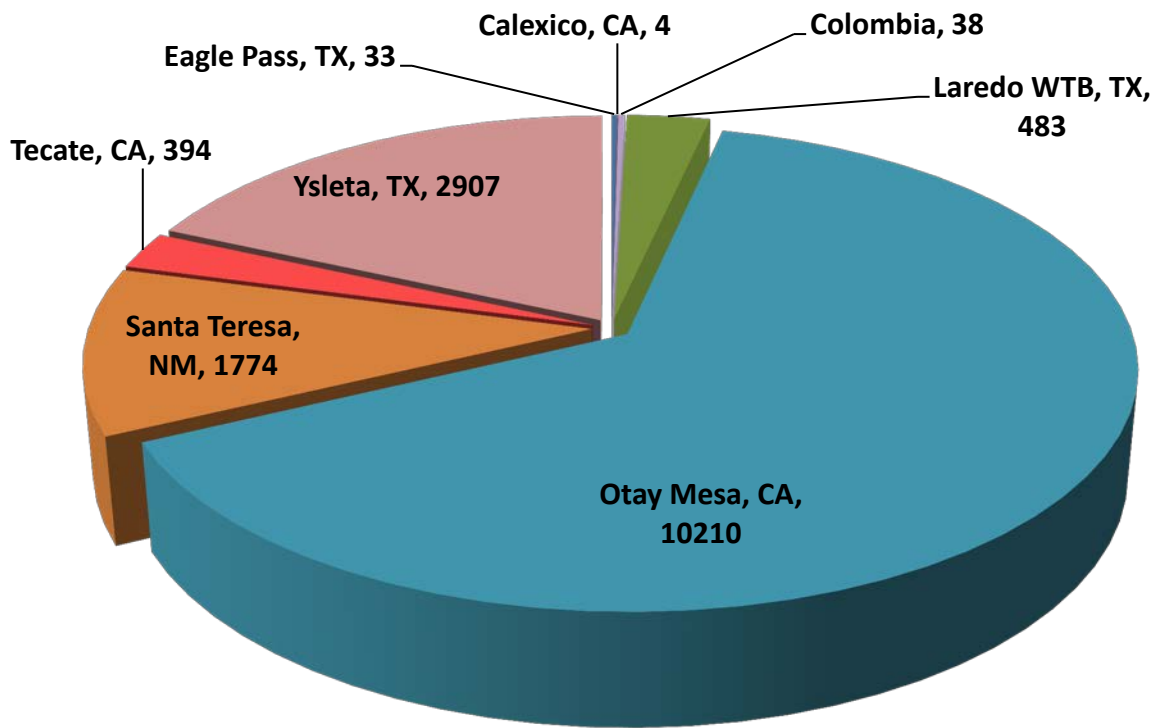

RAM TRUCKING	5
GCC TRANSPORTE SA DE CV	4681
SERGIO TRISTAN MADONALDO DBA TRISTAN TRANSPORT	60
TRANSPORTATION AND CARGO SOLUTIONS	0
TRANSPORTES MONTEBLANCO	252
Total Number of Crossings	15843

*Aggregate Data thru March 16, 2014

Southern Border States	Number of Miles
California	300,878.39
Arizona	7,667.87
New Mexico	34,801.63
Texas	483,750.12
Total Southern Border States Miles	827,098

Non-Border States Miles

*Aggregate Data thru March 16, 2014

Non- Border States Miles	Number of Miles
Alabama	13,365.97
Arkansas	20,942.39
Colorado	1,901.94

Connecticut	189.95
Florida	23,210.11
Georgia	7,095.66
Idaho	554.37
Illinois	5,747.32
Indiana	3,738.76
Iowa	2,353.70
Kansas	3,622.73
Kentucky	9,096.67
Louisiana	21,337.88
Maryland	39.99
Massachusetts	151.98
Michigan	463.15
Minnesota	282.91
Mississippi	10,327.60
Missouri	5,489.79
Nebraska	2,176.21
New Jersey	201.63
New York	331.10
North Carolina	169.58
Ohio	5,968.04
Oklahoma	7,354.67
Oregon	645.75
Pennsylvania	1,850.21
Rhode Island	20.57
South Carolina	1,599.30
South Dakota	457.73
Tennessee	13,107.37
Utah	819.77
Virginia	1,411.12
Washington	603.59
West Virginia	311.97
Wisconsin	230.19
Wyoming	781.23
Total Non-Border States Miles	167,953

Crossing Locations

***Aggregate Data thru March 16, 2014**

Crossings Locations	
Eagle Pass, TX	33
Calexico, CA	4
Colombia	38
Laredo WTB, TX	483
Otay Mesa, CA	10210
Santa Teresa, NM	1774
Tecate, CA	394
Ysleta, TX	2907