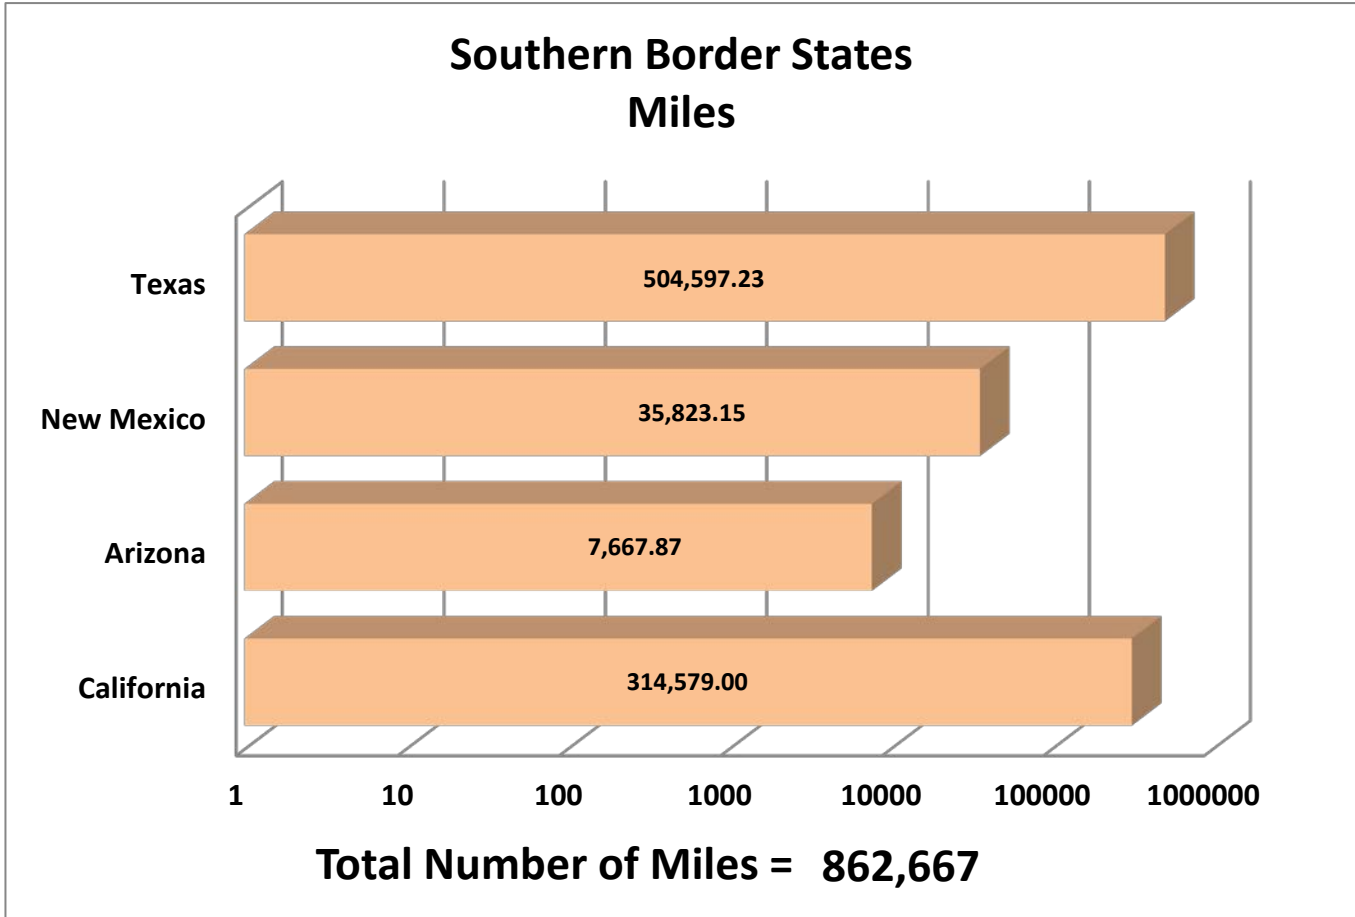

RAM TRUCKING	5
GCC TRANSPORTE SA DE CV	4780
SERGIO TRISTAN MADONALDO DBA TRISTAN TRANSPORT	60
TRANSPORTATION AND CARGO SOLUTIONS	1
TRANSPORTES MONTEBLANCO	267
Total Number of Crossings	17,210

*Aggregate Data thru April 6, 2014

Southern Border States	Number of Miles
California	314,579.00
Arizona	7,667.87
New Mexico	35,823.15
Texas	504,597.23
Total Southern Border States Miles	862,667

Non-Border States Miles

Total Number of Miles = 176,601

*Aggregate Data thru April 6, 2014

Non- Border States Miles	Number of Miles
Alabama	14,216.66
Arkansas	21,768.37

Colorado	1,971.95
Connecticut	189.95
Florida	23,779.32
Georgia	7,306.36
Idaho	832.77
Illinois	5,747.32
Indiana	3,738.76
Iowa	2,353.70
Kansas	3,622.73
Kentucky	9,463.98
Louisiana	22,340.20
Maryland	52.93
Massachusetts	151.98
Michigan	463.15
Minnesota	282.91
Mississippi	10,911.40
Missouri	5,489.79
Nebraska	2,176.21
New Jersey	201.63
New York	615.36
North Carolina	169.58
Ohio	6,276.62
Oklahoma	7,354.67
Oregon	1,192.68
Pennsylvania	2,422.66
Rhode Island	20.57
South Carolina	1,599.30
South Dakota	457.73
Tennessee	13,888.21
Utah	1,240.38
Virginia	1,738.01
Washington	1,214.92
West Virginia	337.00
Wisconsin	230.19
Wyoming	781.23
Total Non-Border States Miles	176,601

Crossing Locations

*Aggregate Data thru April 6, 2014

Crossings Locations	
Eagle Pass, TX	33
Calexico, CA	4
Colombia	42
Laredo WTB, TX	508
Otay Mesa, CA	11432
Santa Teresa, NM	1808
Tecate, CA	410
Ysleta, TX	2973