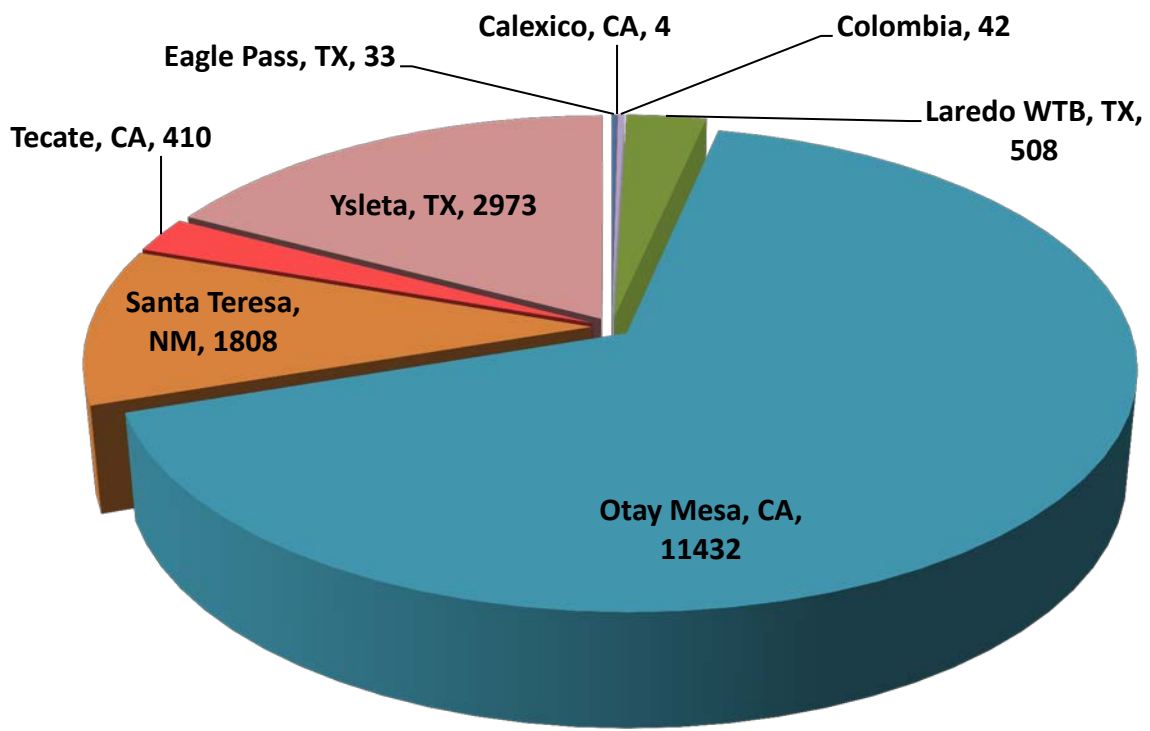

RAM TRUCKING	5
GCC TRANSPORTE SA DE CV	4780
SERGIO TRISTAN MADONALDO DBA TRISTAN TRANSPORT	60
TRANSPORTATION AND CARGO SOLUTIONS	1
TRANSPORTES MONTEBLANCO	267
Total Number of Crossings	17,210

*Aggregate Data thru April 6, 2014

Southern Border States	Number of Miles
California	314,579.00
Arizona	7,667.87
New Mexico	35,823.15
Texas	504,597.23
Total Southern Border States Miles	862,667

Non-Border States Miles

Total Number of Miles = 176,601

*Aggregate Data thru April 6, 2014

Non- Border States Miles	Number of Miles
Alabama	14,216.66
Arkansas	21,768.37

Colorado	1,971.95
Connecticut	189.95
Florida	23,779.32
Georgia	7,306.36
Idaho	832.77
Illinois	5,747.32
Indiana	3,738.76
Iowa	2,353.70
Kansas	3,622.73
Kentucky	9,463.98
Louisiana	22,340.20
Maryland	52.93
Massachusetts	151.98
Michigan	463.15
Minnesota	282.91
Mississippi	10,911.40
Missouri	5,489.79
Nebraska	2,176.21
New Jersey	201.63
New York	615.36
North Carolina	169.58
Ohio	6,276.62
Oklahoma	7,354.67
Oregon	1,192.68
Pennsylvania	2,422.66
Rhode Island	20.57
South Carolina	1,599.30
South Dakota	457.73
Tennessee	13,888.21
Utah	1,240.38
Virginia	1,738.01
Washington	1,214.92
West Virginia	337.00
Wisconsin	230.19
Wyoming	781.23
Total Non-Border States Miles	176,601

Crossing Locations

*Aggregate Data thru April 6, 2014

Crossings Locations	
Eagle Pass, TX	33
Calexico, CA	4
Colombia	42
Laredo WTB, TX	508
Otay Mesa, CA	11432
Santa Teresa, NM	1808
Tecate, CA	410
Ysleta, TX	2973