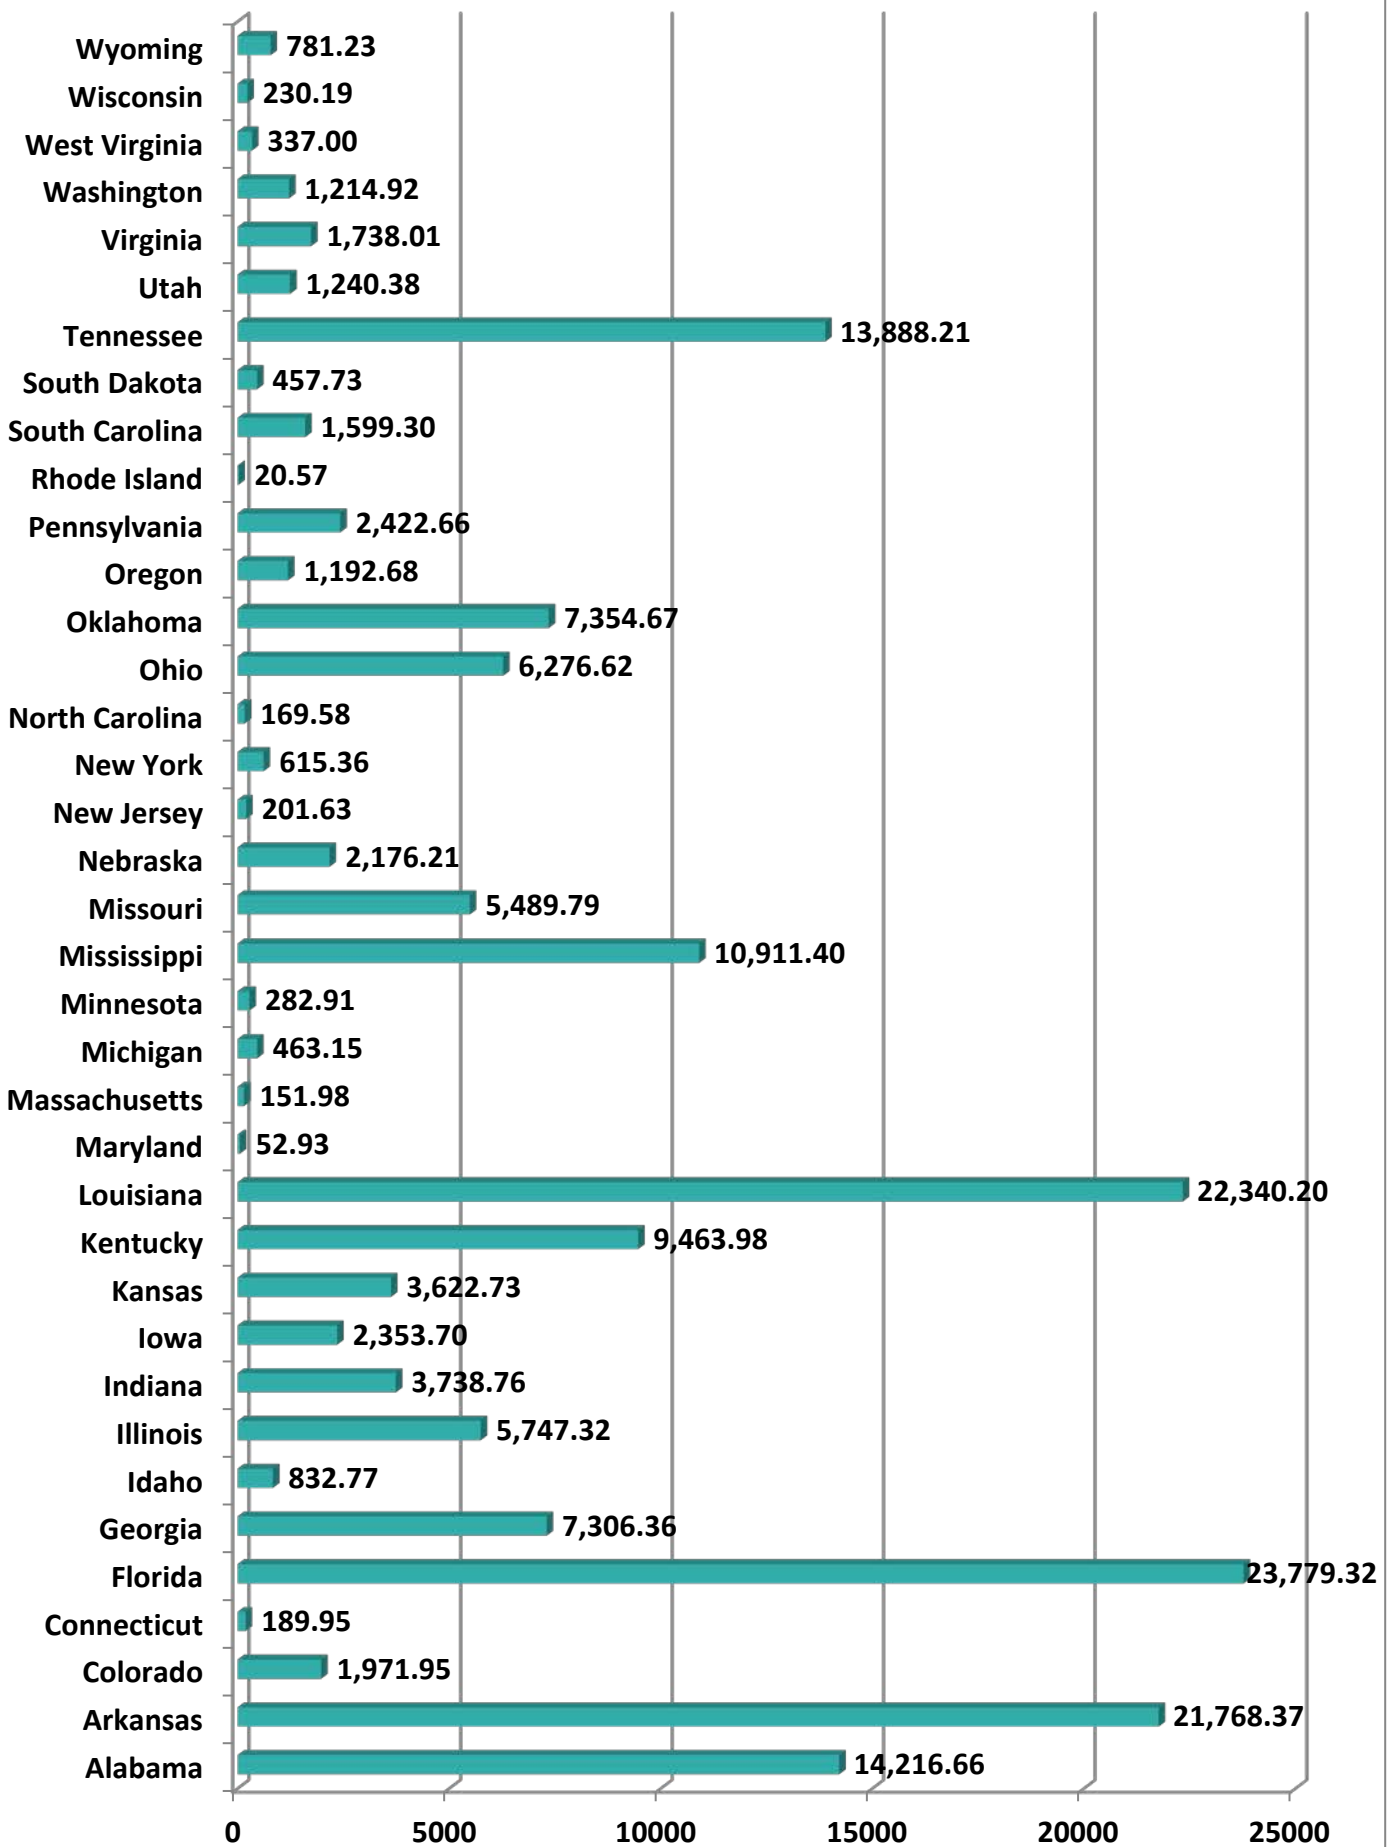

Transportes Monteblanco	241
Total Number of Inspections	4,736

*Aggregate Data thru April 6, 2014

Carrier Name	Number of Crossings
TRANSPORTES OLYMPIC	251
MOISES ALVAREZ PEREZ	8
BAJA EXPRESS TRANSPORTES SA DE CV	243
TRANSPORTES DEL VALLE DE GUADALUPE SA DE CV	411
SERVICIOS REFRIGERADOS INTERNACIONALES SA DE CV	117
HIGIENICOS Y DESECHABLES DEL BAJIO SA DE CV	9
JOSE GUADALUPE MORALES GUEVARA DBA FLETES MORALES	150
GRUPO BEHR	545
SERVICIOS DE TRANSPORTE INTERNACIONAL Y LOCAL	10363

RAM TRUCKING	5
GCC TRANSPORTE SA DE CV	4780
SERGIO TRISTAN MADONALDO DBA TRISTAN TRANSPORT	60
TRANSPORTATION AND CARGO SOLUTIONS	1
TRANSPORTES MONTEBLANCO	267
Total Number of Crossings	17,210

*Aggregate Data thru April 6, 2014

Southern Border States	Number of Miles
California	314,579.00
Arizona	7,667.87
New Mexico	35,823.15
Texas	504,597.23
Total Southern Border States Miles	862,667

Non-Border States Miles

Total Number of Miles = 176,601

*Aggregate Data thru April 6, 2014

Non- Border States Miles	Number of Miles
Alabama	14,216.66
Arkansas	21,768.37

Colorado	1,971.95
Connecticut	189.95
Florida	23,779.32
Georgia	7,306.36
Idaho	832.77
Illinois	5,747.32
Indiana	3,738.76
Iowa	2,353.70
Kansas	3,622.73
Kentucky	9,463.98
Louisiana	22,340.20
Maryland	52.93
Massachusetts	151.98
Michigan	463.15
Minnesota	282.91
Mississippi	10,911.40
Missouri	5,489.79
Nebraska	2,176.21
New Jersey	201.63
New York	615.36
North Carolina	169.58
Ohio	6,276.62
Oklahoma	7,354.67
Oregon	1,192.68
Pennsylvania	2,422.66
Rhode Island	20.57
South Carolina	1,599.30
South Dakota	457.73
Tennessee	13,888.21
Utah	1,240.38
Virginia	1,738.01
Washington	1,214.92
West Virginia	337.00
Wisconsin	230.19
Wyoming	781.23
Total Non-Border States Miles	176,601