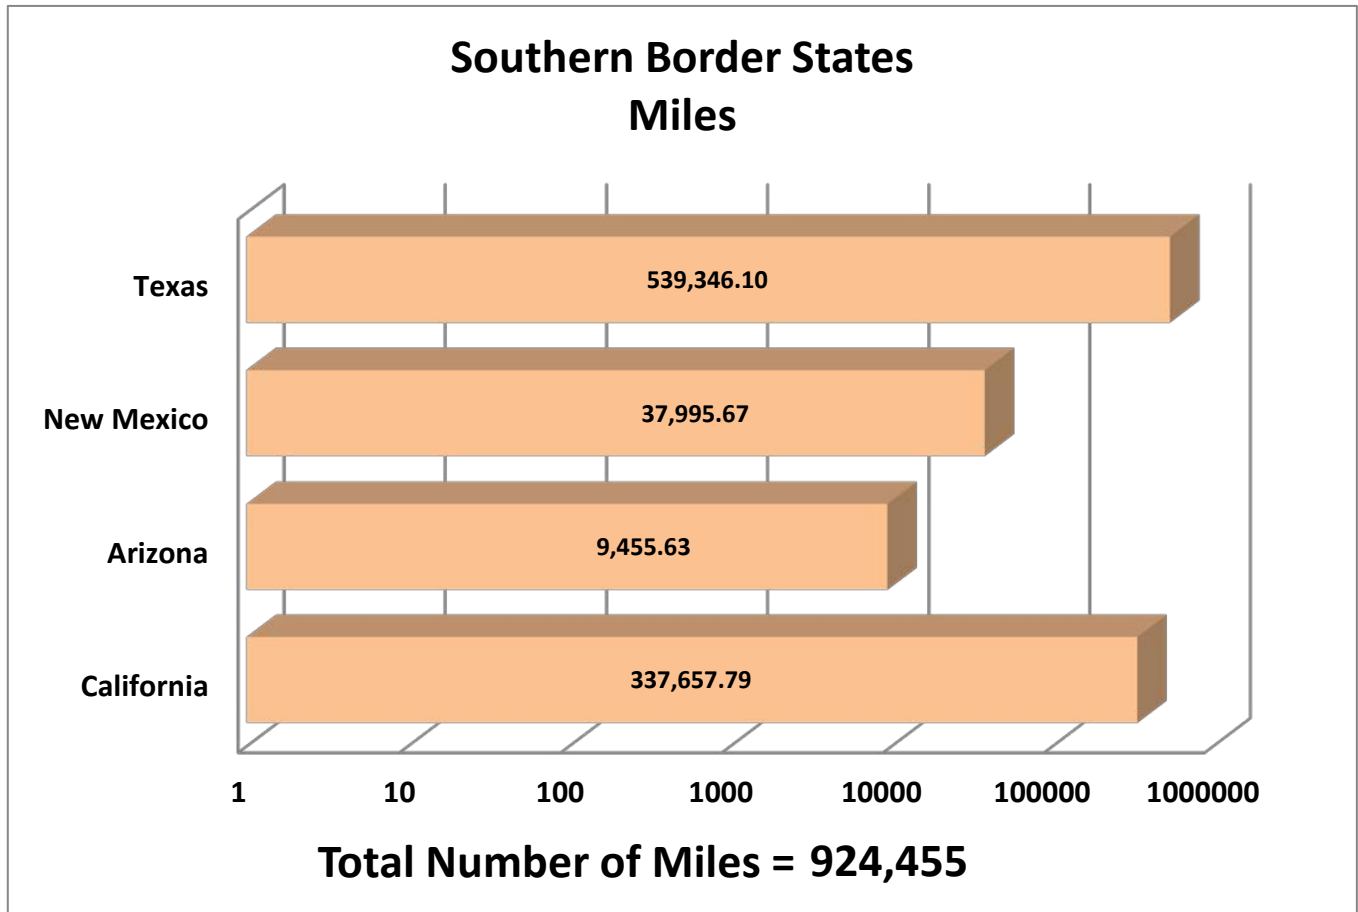

RAM TRUCKING	5
GCC TRANSPORTE SA DE CV	4891
SERGIO TRISTAN MADONALDO DBA TRISTAN TRANSPORT	60
TRANSPORTATION AND CARGO SOLUTIONS	1
TRANSPORTES MONTEBLANCO	290
<b>Total Number of Crossings</b>	<b>18,938</b>

\*Aggregate Data thru May 11, 2014

Southern Border States	Number of Miles
California	337,657.79
Arizona	9,455.63
New Mexico	37,995.67
Texas	539,346.10
<b>Total Southern Border States Miles</b>	<b>924,455</b>

## Non-Border States Miles

\*Aggregate Data thru May 11, 2014

Non- Border States Miles	Number of Miles
Alabama	14,703.37
Arkansas	23,666.36
Colorado	2,000.79

Connecticut	584.31
Delaware	32.46
Florida	23,779.32
Georgia	7,353.38
Idaho	1,170.83
Illinois	5,747.32
Indiana	3,738.76
Iowa	2,353.70
Kansas	4,086.97
Kentucky	10,555.15
Louisiana	23,332.92
Maine	364.10
Maryland	359.47
Massachusetts	555.71
Michigan	463.15
Minnesota	282.91
Mississippi	11,257.35
Missouri	5,540.72
Nebraska	2,176.21
Nevada	500.34
New Jersey	275.28
New York	903.18
North Carolina	169.58
Ohio	6,744.32
Oklahoma	7,831.49
Oregon	2,206.67
Pennsylvania	4,010.09
Rhode Island	20.57
South Carolina	1,599.30
South Dakota	457.73
Tennessee	16,969.81
Utah	1,725.46
Virginia	3,405.47
Washington	1,346.71
West Virginia	469.70
Wisconsin	230.19

Wyoming	781.23
<b>Total Non-Border States Miles</b>	<b>193,752</b>

\*Aggregate Data thru May 11, 2014

Crossings Locations	
Eagle Pass, TX	33
Calexico, CA	4
Colombia	44
Laredo WTB, TX	551
Otay Mesa, CA	12975
Santa Teresa, NM	1845
Tecate, CA	439
Ysleta, TX	3047