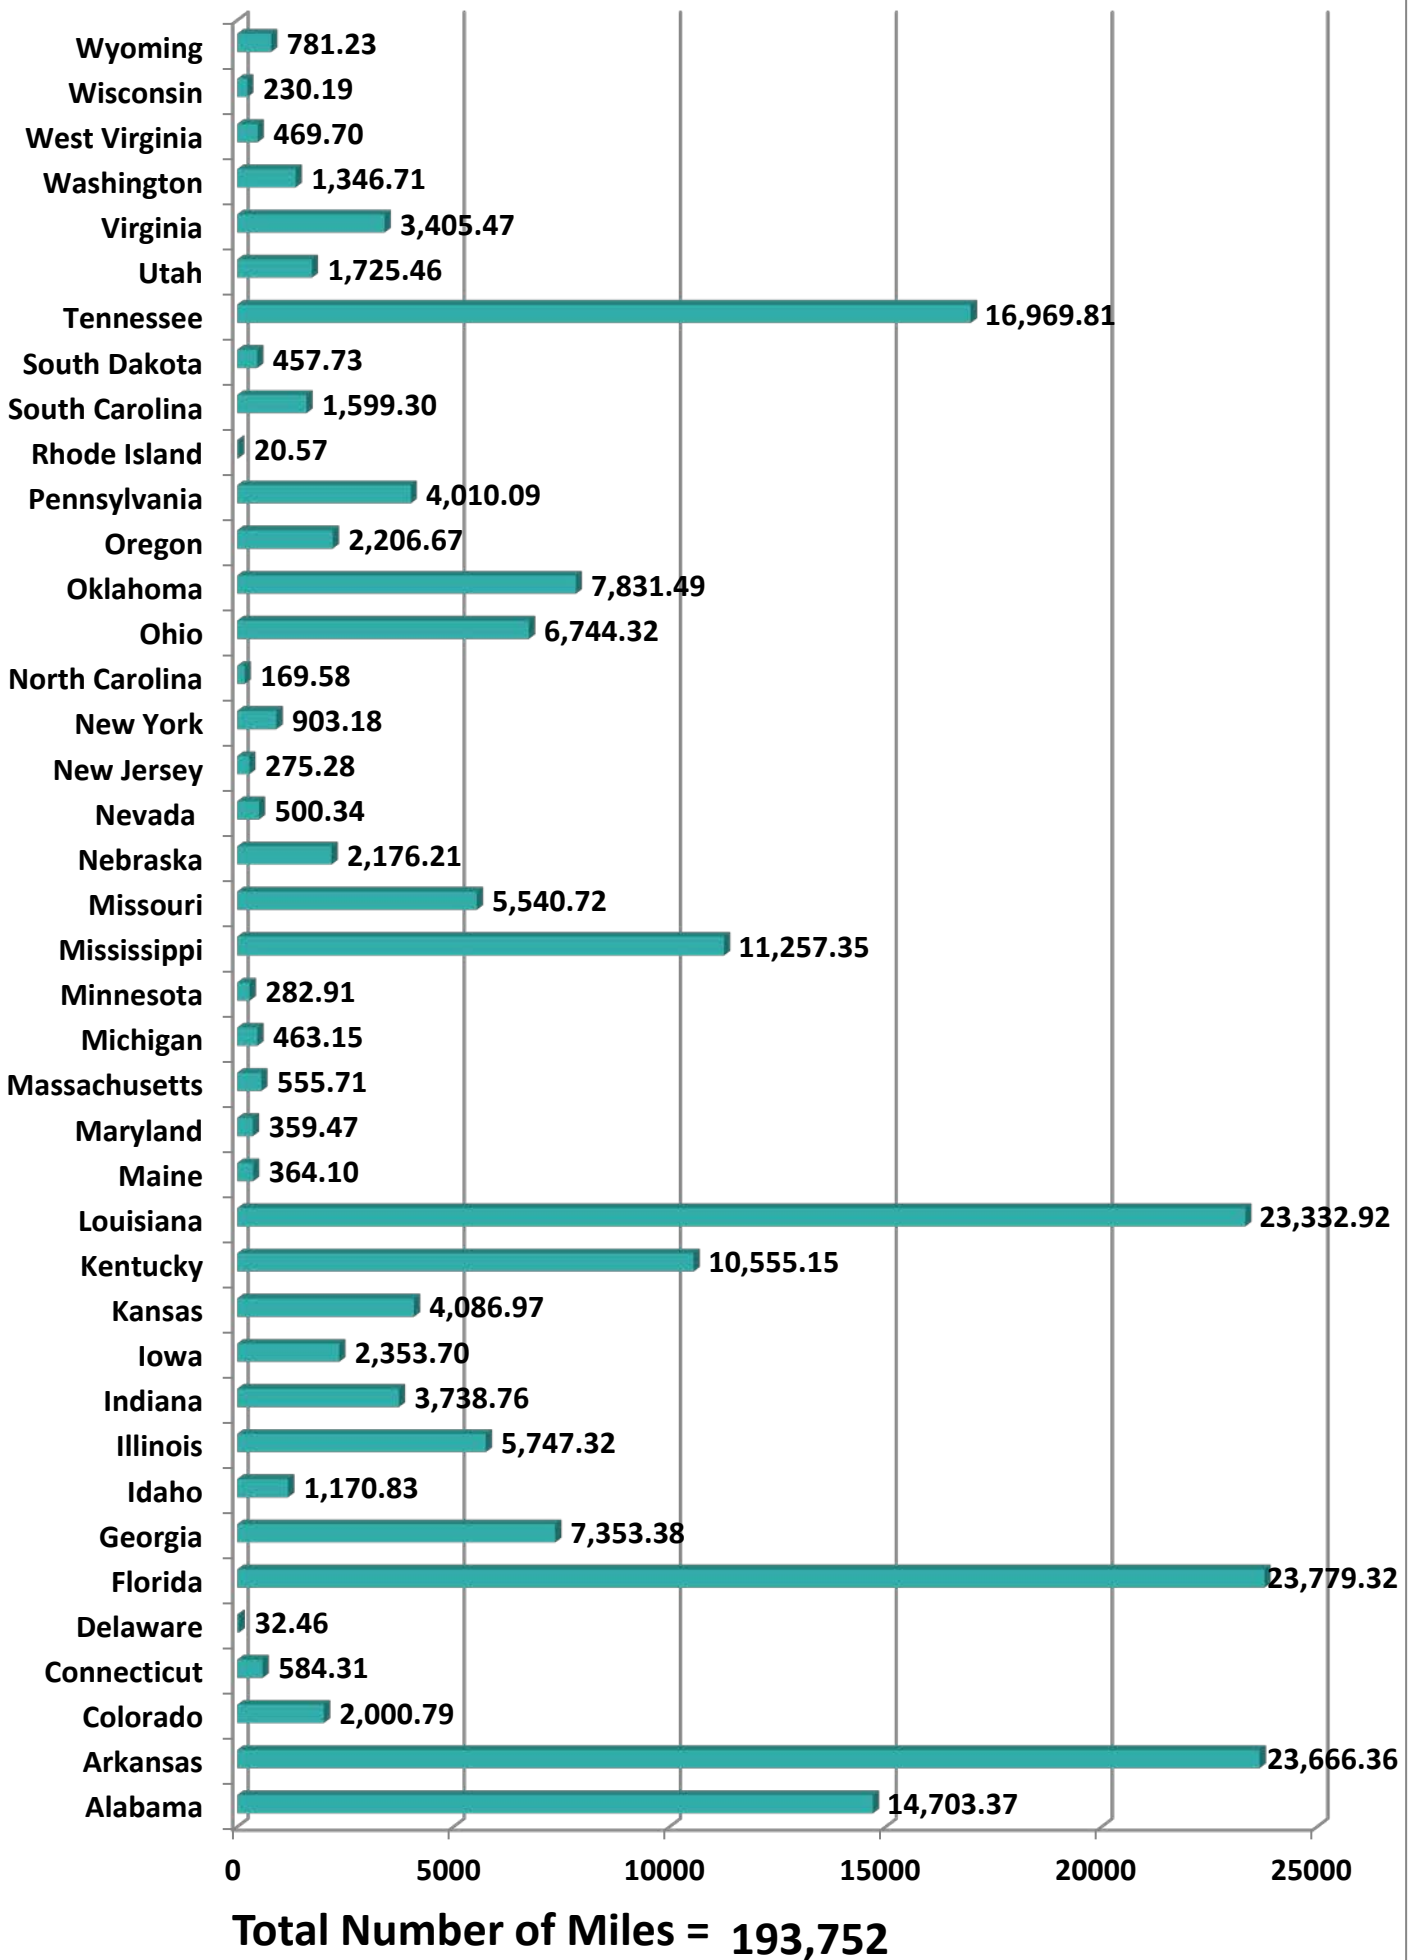

Non-Border States Miles

*Aggregate Data thru May 11, 2014

Non- Border States Miles	Number of Miles
Alabama	14,703.37
Arkansas	23,666.36
Colorado	2,000.79