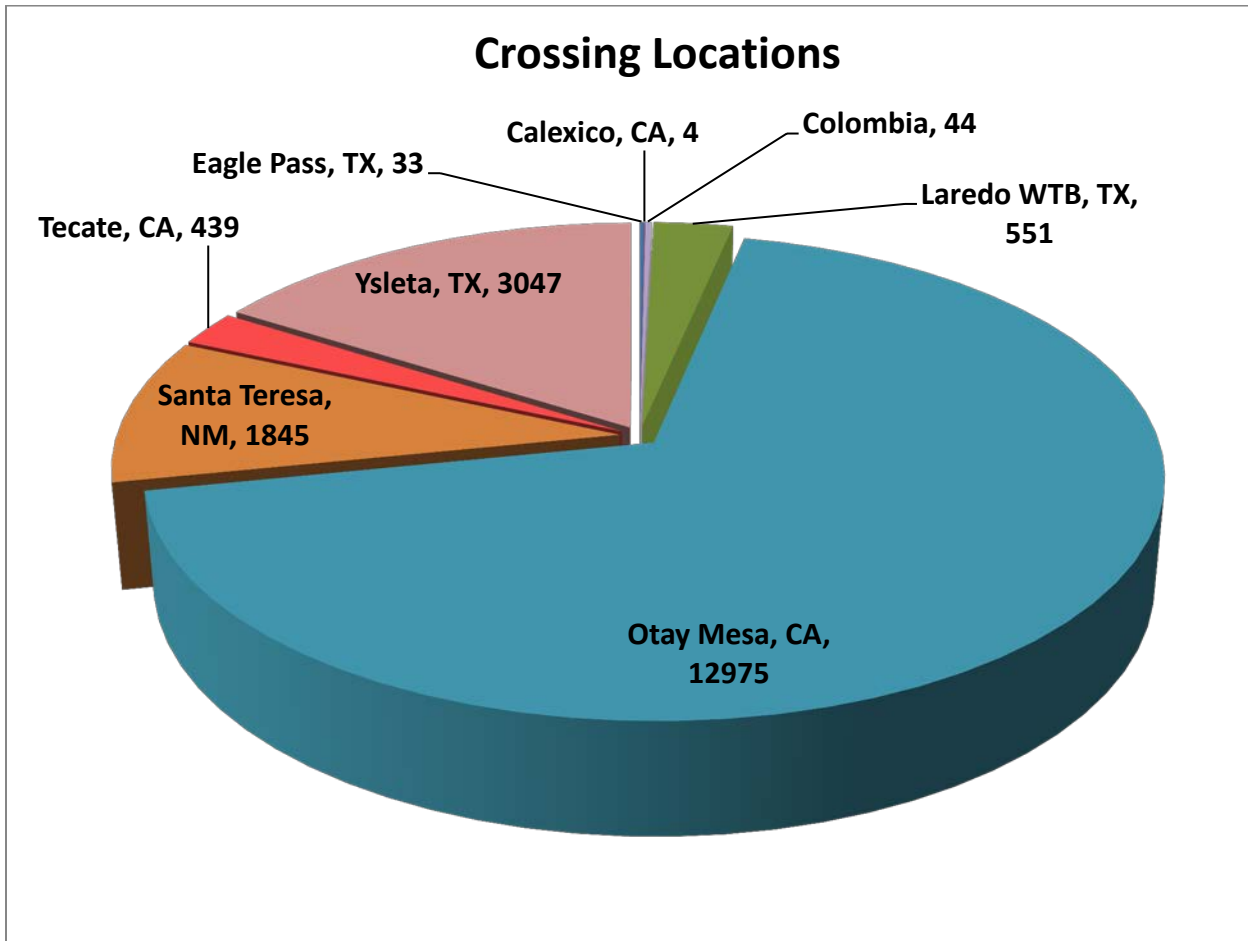

RAM TRUCKING	5
GCC TRANSPORTE SA DE CV	4891
SERGIO TRISTAN MADONALDO DBA TRISTAN TRANSPORT	60
TRANSPORTATION AND CARGO SOLUTIONS	1
TRANSPORTES MONTEBLANCO	290
<b>Total Number of Crossings</b>	<b>18,938</b>

\*Aggregate Data thru May 11, 2014

Southern Border States	Number of Miles
California	337,657.79
Arizona	9,455.63
New Mexico	37,995.67
Texas	539,346.10
<b>Total Southern Border States Miles</b>	<b>924,455</b>

## Non-Border States Miles

\*Aggregate Data thru May 11, 2014

Non- Border States Miles	Number of Miles
Alabama	14,703.37
Arkansas	23,666.36
Colorado	2,000.79

Connecticut	584.31
Delaware	32.46
Florida	23,779.32
Georgia	7,353.38
Idaho	1,170.83
Illinois	5,747.32
Indiana	3,738.76
Iowa	2,353.70
Kansas	4,086.97
Kentucky	10,555.15
Louisiana	23,332.92
Maine	364.10
Maryland	359.47
Massachusetts	555.71
Michigan	463.15
Minnesota	282.91
Mississippi	11,257.35
Missouri	5,540.72
Nebraska	2,176.21
Nevada	500.34
New Jersey	275.28
New York	903.18
North Carolina	169.58
Ohio	6,744.32
Oklahoma	7,831.49
Oregon	2,206.67
Pennsylvania	4,010.09
Rhode Island	20.57
South Carolina	1,599.30
South Dakota	457.73
Tennessee	16,969.81
Utah	1,725.46
Virginia	3,405.47
Washington	1,346.71
West Virginia	469.70
Wisconsin	230.19

Wyoming	781.23
<b>Total Non-Border States Miles</b>	<b>193,752</b>

\*Aggregate Data thru May 11, 2014

Crossings Locations	
Eagle Pass, TX	33
Calexico, CA	4
Colombia	44
Laredo WTB, TX	551
Otay Mesa, CA	12975
Santa Teresa, NM	1845
Tecate, CA	439
Ysleta, TX	3047