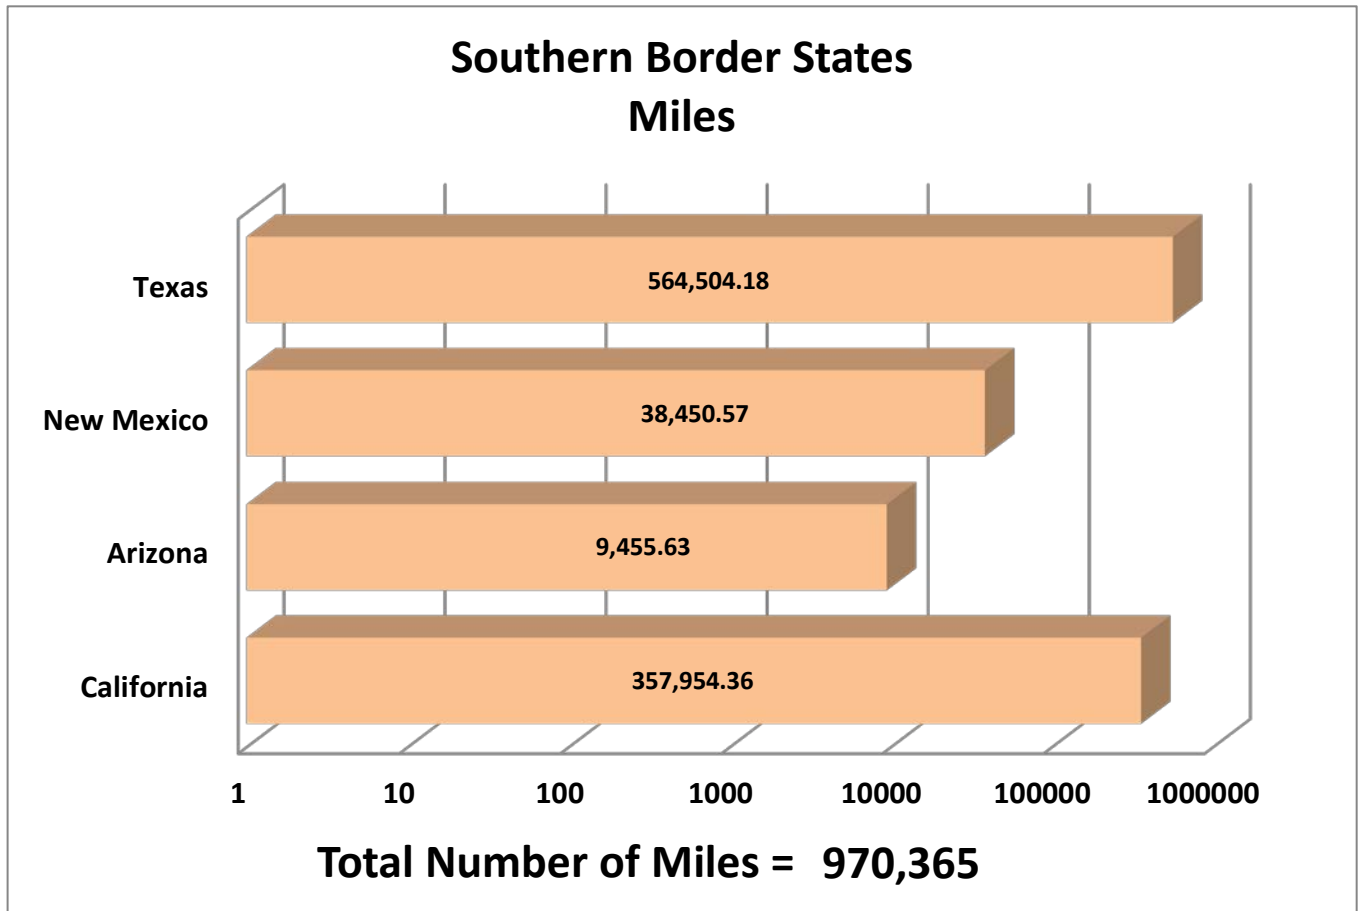

SERVICIOS DE TRANSPORTE INTERNACIONAL Y LOCAL	13233
RAM TRUCKING	5
GCC TRANSPORTE SA DE CV	4999
SERGIO TRISTAN MADONALDO DBA TRISTAN TRANSPORT	60
TRANSPORTATION AND CARGO SOLUTIONS	1
TRANSPORTES MONTEBLANCO	307
Importaciones y Distribuciones Latina America Gami SA de CV	5
Total Number of Crossings	20,491

*Aggregate Data thru June 8, 2014. Revised September 10, 2014.

Southern Border States	Number of Miles
California	357,954.36
Arizona	9,455.63
New Mexico	38,450.57
Texas	564,504.18
Total Southern Border States Miles	970,365

Non-Border States Miles

*Aggregate Data thru June 8, 2014

Non- Border States Miles	Number of Miles
Alabama	15,346.98
Arkansas	25,881.31
Colorado	2,000.79

Connecticut	584.31
Delaware	47.99
Florida	23,779.32
Georgia	7,375.01
Idaho	1,170.83
Illinois	6,014.54
Indiana	3,856.87
Iowa	2,854.32
Kansas	4,697.27
Kentucky	11,755.33
Louisiana	23,772.18
Maine	364.10
Maryland	578.97
Massachusetts	555.71
Michigan	463.15
Minnesota	868.94
Mississippi	11,505.95
Missouri	6,395.10
Nebraska	2,199.95
Nevada	500.34
New Jersey	319.93
New York	903.18
North Carolina	337.89
Ohio	7,428.08
Oklahoma	8,294.49
Oregon	2,206.67
Pennsylvania	4,350.42
Rhode Island	20.57
South Carolina	1,599.30
South Dakota	472.47
Tennessee	19,145.88
Utah	1,725.46
Virginia	3,778.64
Washington	1,346.71
West Virginia	614.33
Wisconsin	230.19

Wyoming	781.23
Total Non-Border States Miles	206,125

*Aggregate Data thru June 8, 2014

Crossings Locations	
Eagle Pass, TX	33
Calexico, CA	4
Colombia	48
Laredo WTB, TX	581
Otay Mesa, CA	14361
Santa Teresa, NM	1875
Tecate, CA	464
Ysleta, TX	3125