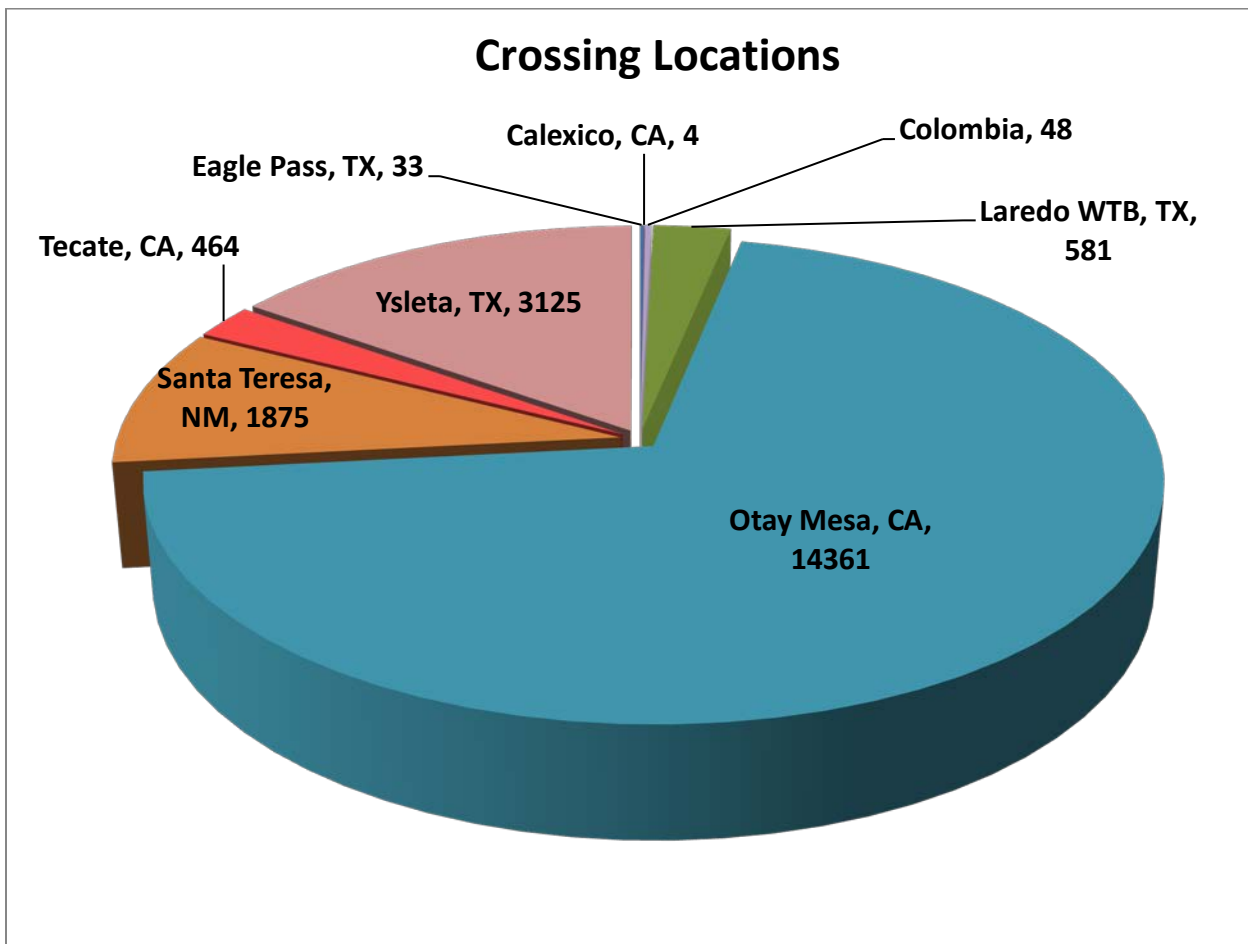

SERVICIOS DE TRANSPORTE INTERNACIONAL Y LOCAL	13233
RAM TRUCKING	5
GCC TRANSPORTE SA DE CV	4999
SERGIO TRISTAN MADONALDO DBA TRISTAN TRANSPORT	60
TRANSPORTATION AND CARGO SOLUTIONS	1
TRANSPORTES MONTEBLANCO	307
Importaciones y Distribuciones Latina America Gami SA de CV	5
Total Number of Crossings	20,491

*Aggregate Data thru June 8, 2014. Revised September 10, 2014.

Southern Border States	Number of Miles
California	357,954.36
Arizona	9,455.63
New Mexico	38,450.57
Texas	564,504.18
Total Southern Border States Miles	970,365

Non-Border States Miles

*Aggregate Data thru June 8, 2014

Non- Border States Miles	Number of Miles
Alabama	15,346.98
Arkansas	25,881.31
Colorado	2,000.79

Connecticut	584.31
Delaware	47.99
Florida	23,779.32
Georgia	7,375.01
Idaho	1,170.83
Illinois	6,014.54
Indiana	3,856.87
Iowa	2,854.32
Kansas	4,697.27
Kentucky	11,755.33
Louisiana	23,772.18
Maine	364.10
Maryland	578.97
Massachusetts	555.71
Michigan	463.15
Minnesota	868.94
Mississippi	11,505.95
Missouri	6,395.10
Nebraska	2,199.95
Nevada	500.34
New Jersey	319.93
New York	903.18
North Carolina	337.89
Ohio	7,428.08
Oklahoma	8,294.49
Oregon	2,206.67
Pennsylvania	4,350.42
Rhode Island	20.57
South Carolina	1,599.30
South Dakota	472.47
Tennessee	19,145.88
Utah	1,725.46
Virginia	3,778.64
Washington	1,346.71
West Virginia	614.33
Wisconsin	230.19

Wyoming	781.23
Total Non-Border States Miles	206,125

*Aggregate Data thru June 8, 2014

Crossings Locations	
Eagle Pass, TX	33
Calexico, CA	4
Colombia	48
Laredo WTB, TX	581
Otay Mesa, CA	14361
Santa Teresa, NM	1875
Tecate, CA	464
Ysleta, TX	3125