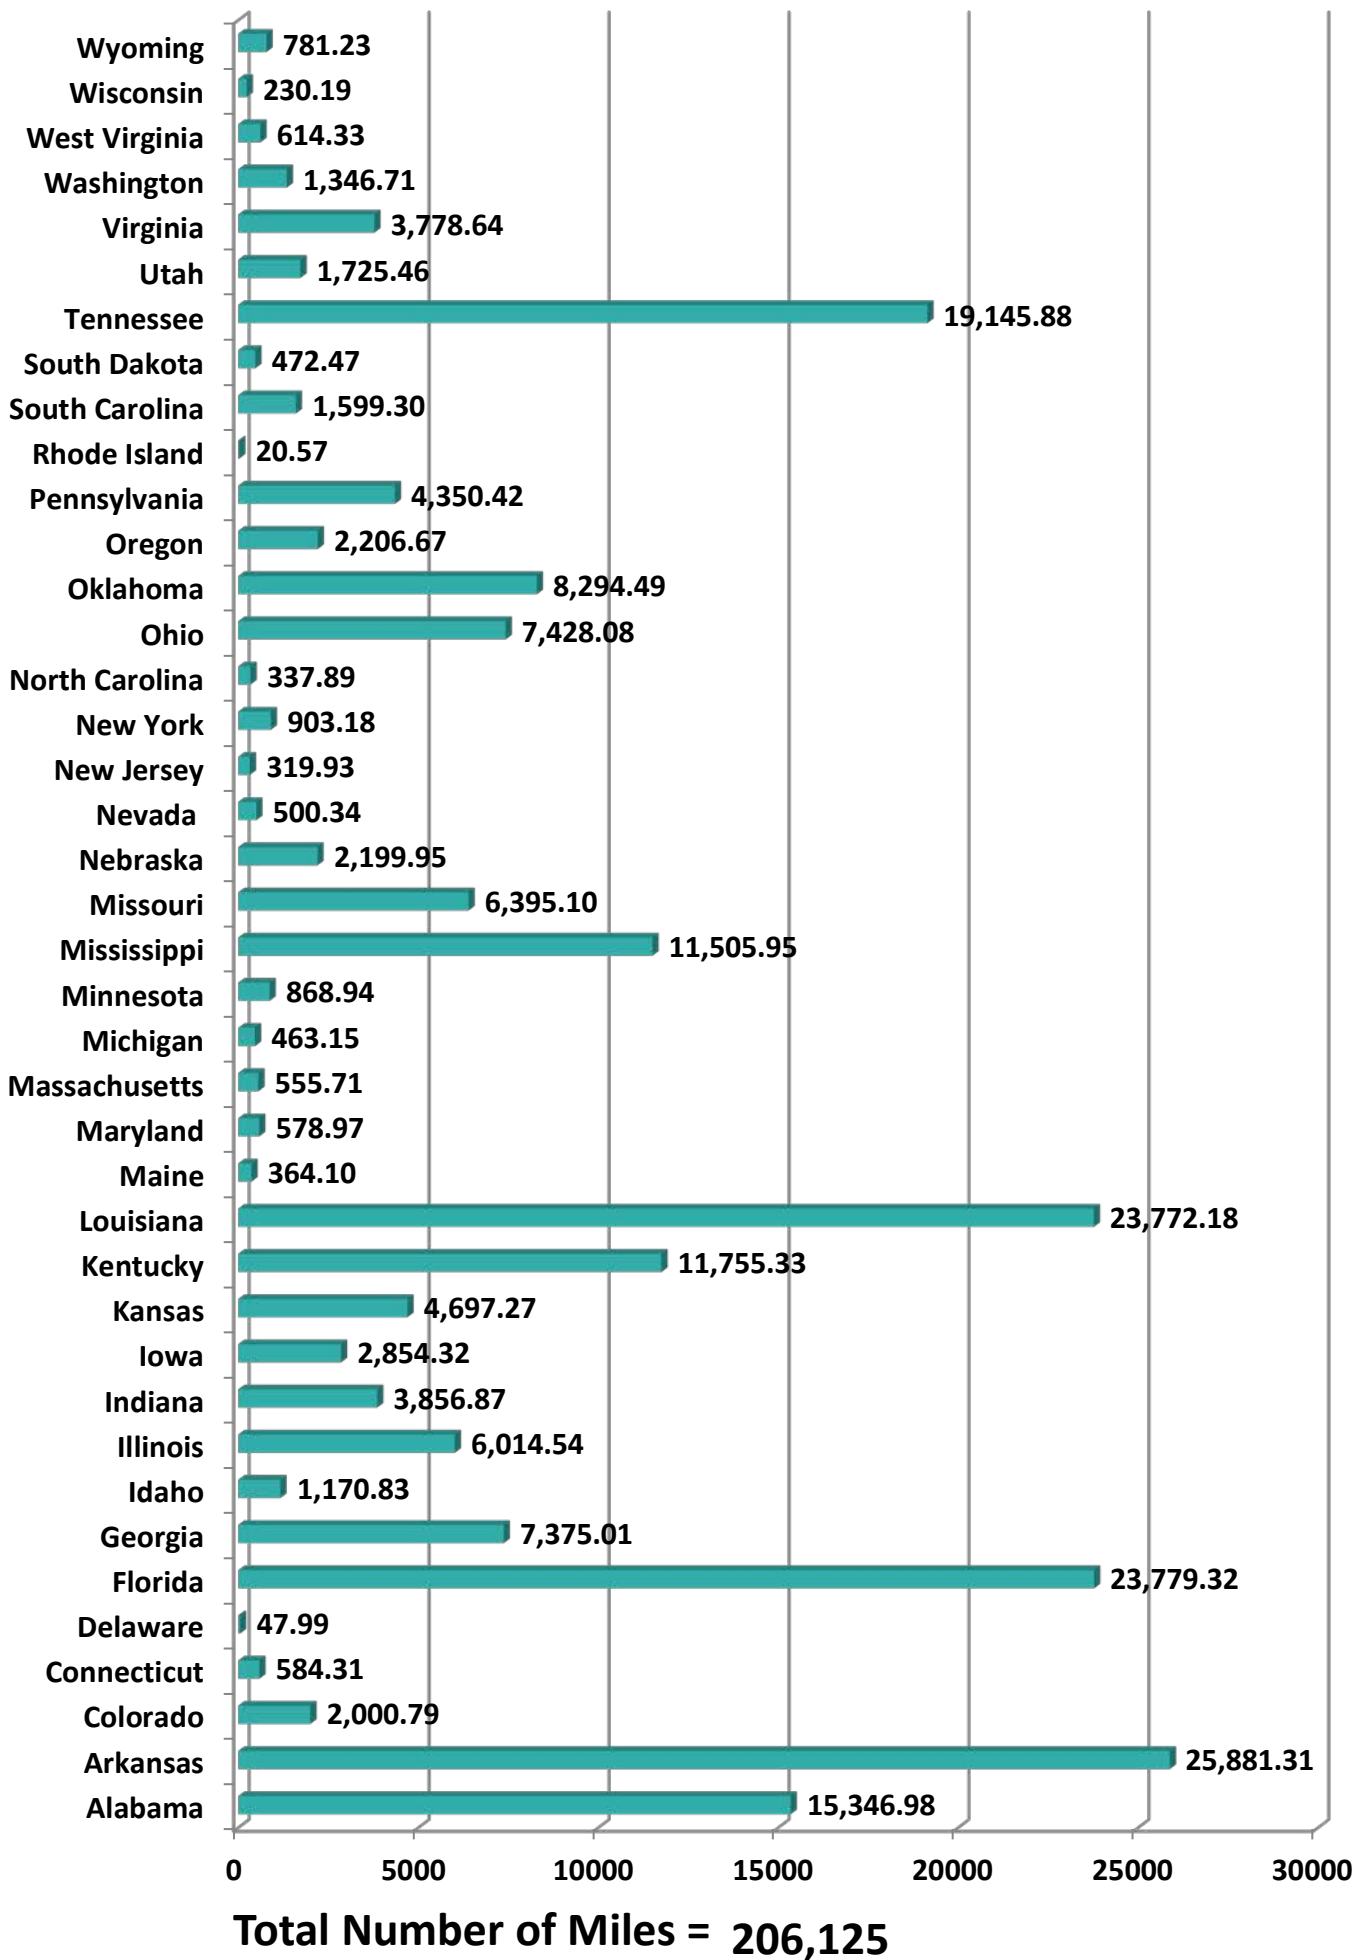

Non-Border States Miles

*Aggregate Data thru June 8, 2014

Non- Border States Miles	Number of Miles
Alabama	15,346.98
Arkansas	25,881.31
Colorado	2,000.79