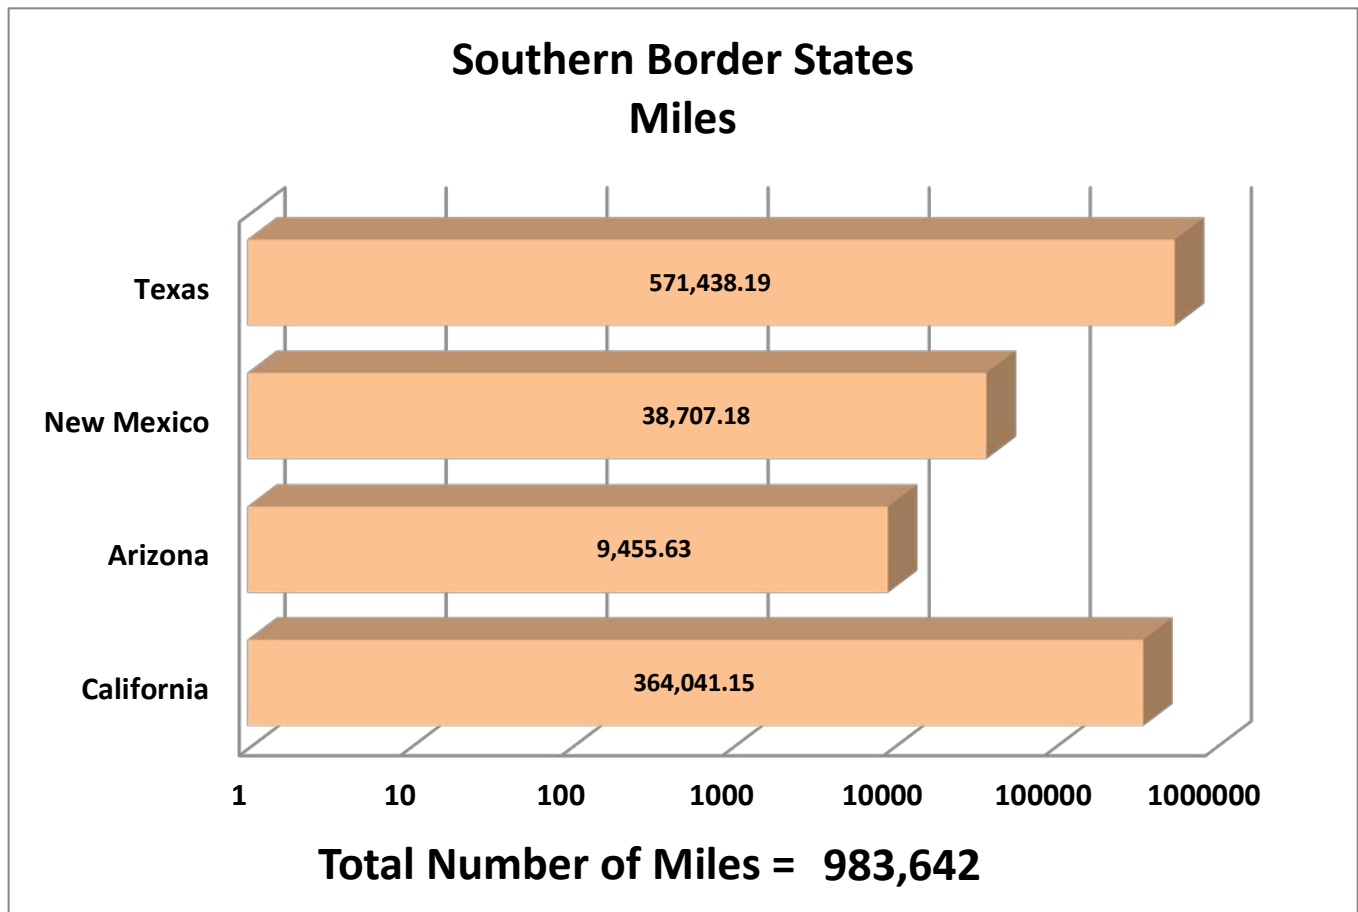

Number of Inspections

***Aggregate Data thru June 15, 2014**

Carrier Name	Number of Inspections
Transportes Olympic	235
Moises Alvarez Perez	8
Baja Express	55
Transportes de Valle de Guadalupe	102
Servicios Refrigerados Internacionales	33
Higienicos Y Desechables del Bajio	8
Fletes Morales	52
Grupo Behr	60
Servicio de Transporte Internacional y Local	2859
Ram Trucking	4
GCC Transportes	1299
Sergio Tristan Madonaldo DBA Tristan Transport	34

*Aggregate Data thru June 15, 2014. Revised September 10, 2014.

Southern Border States	Number of Miles
California	364,041.15
Arizona	9,455.63
New Mexico	38,707.18
Texas	571,438.19
Total Southern Border States Miles	983,642

Non-Border States Miles

*Aggregate Data thru June 15, 2014

Non- Border States Miles	Number of Miles
Alabama	15,586.48

Arkansas	26,726.78
Colorado	2,000.79
Connecticut	584.31
Delaware	47.99
Florida	23,779.32
Georgia	7,398.84
Idaho	1,170.83
Illinois	6,014.54
Indiana	3,856.87
Iowa	2,854.32
Kansas	4,894.98
Kentucky	12,376.57
Louisiana	24,007.06
Maine	364.10
Maryland	578.97
Massachusetts	555.71
Michigan	550.03
Minnesota	868.94
Mississippi	11,710.77
Missouri	6,395.10
Nebraska	2,199.95
Nevada	500.34
New Jersey	319.93
New York	903.18
North Carolina	699.86
Ohio	7,865.16
Oklahoma	8,550.07
Oregon	2,206.67
Pennsylvania	4,350.42
Rhode Island	20.57
South Carolina	1,599.30
South Dakota	472.47
Tennessee	20,218.83
Utah	1,725.46
Virginia	3,778.64
Washington	1,346.71

West Virginia	614.33
Wisconsin	230.19
Wyoming	781.23
Total Non-Border States Miles	210,707

***Aggregate Data thru June 15, 2014**

Crossings Locations	
Eagle Pass, TX	33
Calexico, CA	4
Colombia	48
Laredo WTB, TX	590
Otay Mesa, CA	14738
Santa Teresa, NM	1888
Tecate, CA	469
Ysleta, TX	3148