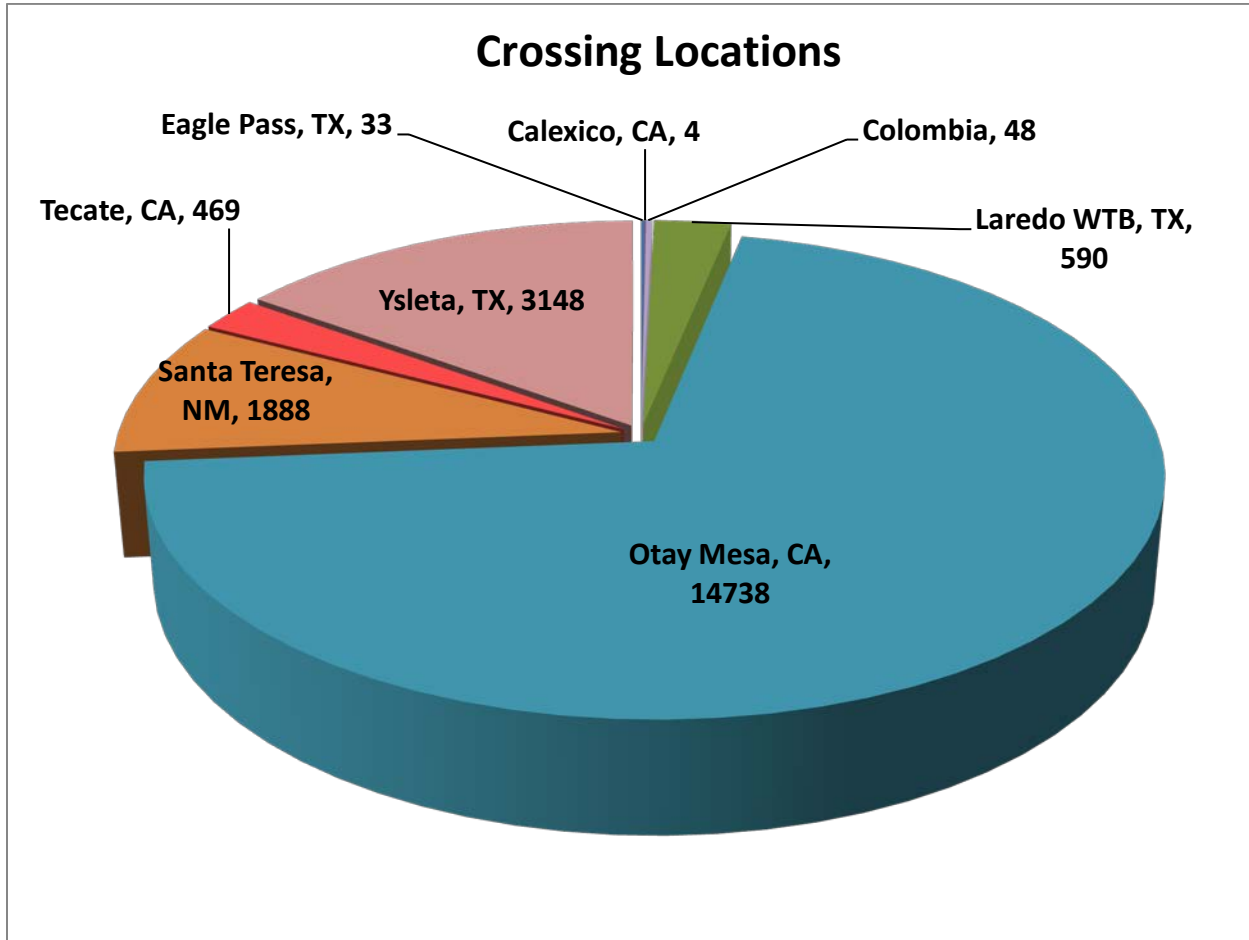

JOSE GUADALUPE MORALES GUEVARA DBA FLETES MORALES	175
GRUPO BEHR	556
SERVICIOS DE TRANSPORTE INTERNACIONAL Y LOCAL	13598
RAM TRUCKING	5
GCC TRANSPORTE SA DE CV	5033
SERGIO TRISTAN MADONALDO DBA TRISTAN TRANSPORT	60
TRANSPORTATION AND CARGO SOLUTIONS	3
TRANSPORTES MONTEBLANCO	314
Importaciones y Distribuciones Latina America Gami SA de CV	10
Total Number of Crossings	20,918

*Aggregate Data thru June 15, 2014. Revised September 10, 2014.

Southern Border States	Number of Miles
California	364,041.15
Arizona	9,455.63
New Mexico	38,707.18
Texas	571,438.19
Total Southern Border States Miles	983,642

Non-Border States Miles

*Aggregate Data thru June 15, 2014

Non- Border States Miles	Number of Miles
Alabama	15,586.48

Arkansas	26,726.78
Colorado	2,000.79
Connecticut	584.31
Delaware	47.99
Florida	23,779.32
Georgia	7,398.84
Idaho	1,170.83
Illinois	6,014.54
Indiana	3,856.87
Iowa	2,854.32
Kansas	4,894.98
Kentucky	12,376.57
Louisiana	24,007.06
Maine	364.10
Maryland	578.97
Massachusetts	555.71
Michigan	550.03
Minnesota	868.94
Mississippi	11,710.77
Missouri	6,395.10
Nebraska	2,199.95
Nevada	500.34
New Jersey	319.93
New York	903.18
North Carolina	699.86
Ohio	7,865.16
Oklahoma	8,550.07
Oregon	2,206.67
Pennsylvania	4,350.42
Rhode Island	20.57
South Carolina	1,599.30
South Dakota	472.47
Tennessee	20,218.83
Utah	1,725.46
Virginia	3,778.64
Washington	1,346.71

West Virginia	614.33
Wisconsin	230.19
Wyoming	781.23
Total Non-Border States Miles	210,707

***Aggregate Data thru June 15, 2014**

Crossings Locations	
Eagle Pass, TX	33
Calexico, CA	4
Colombia	48
Laredo WTB, TX	590
Otay Mesa, CA	14738
Santa Teresa, NM	1888
Tecate, CA	469
Ysleta, TX	3148