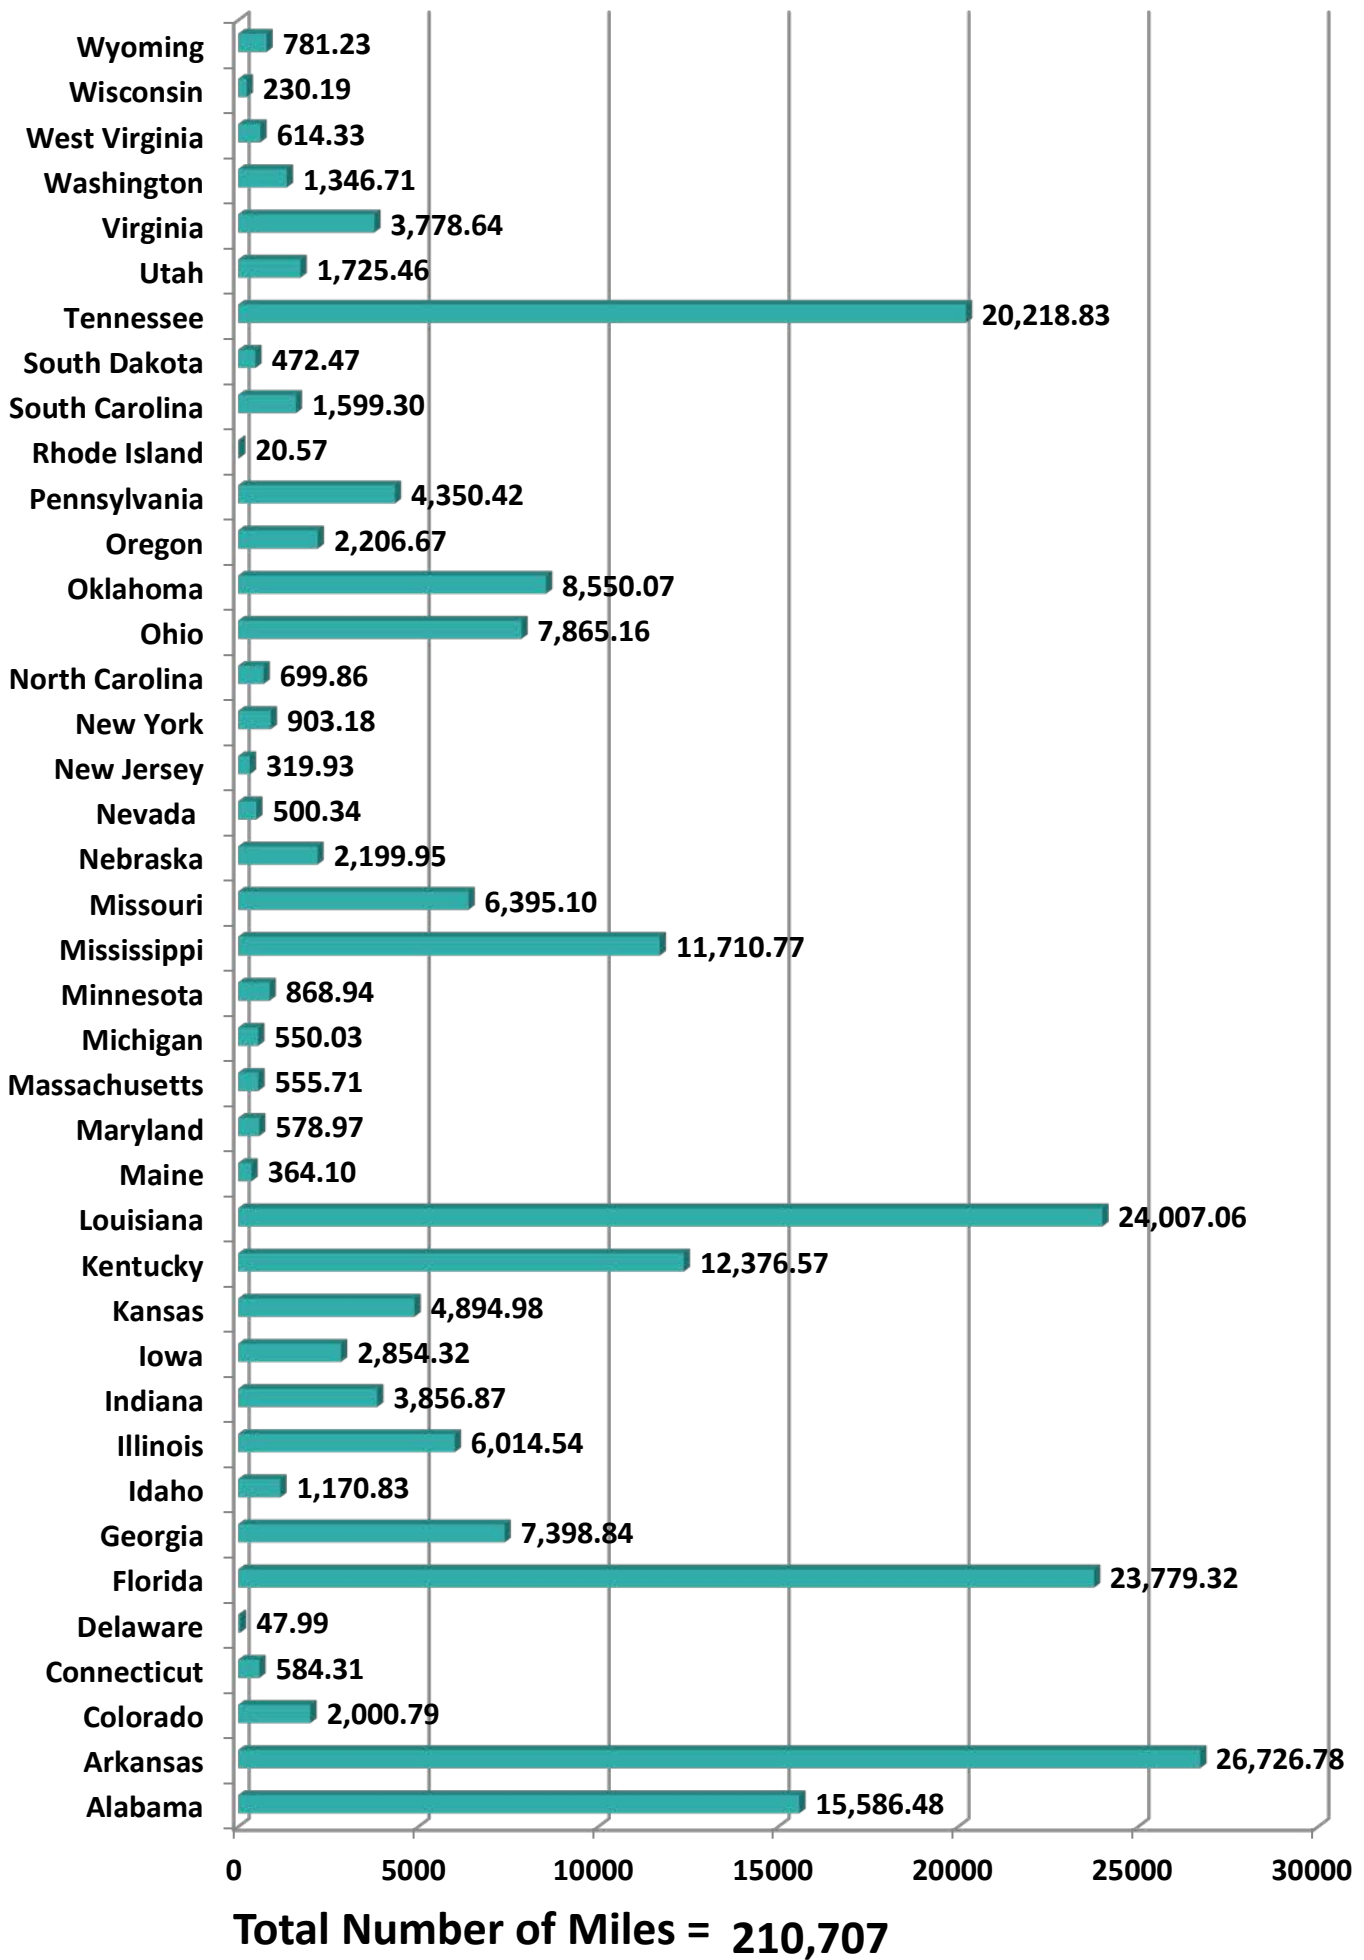

Transportation Cargo Solutions	1
Transportes Monteblanco	285
Importaciones y Distribuciones Latina America Gami SA de CV	10
Total Number of Inspections	5,045

*Aggregate Data thru June 15, 2014

Carrier Name	Number of Crossings
TRANSPORTES OLYMPIC	292
MOISES ALVAREZ PEREZ	8
BAJA EXPRESS TRANSPORTES SA DE CV	250
TRANSPORTES DEL VALLE DE GUADALUPE SA DE CV	470
SERVICIOS REFRIGERADOS INTERNACIONALES SA DE CV	135
HIGIENICOS Y DESECHABLES DEL BAJIO SA DE CV	9

*Aggregate Data thru June 15, 2014. Revised September 10, 2014.

Southern Border States	Number of Miles
California	364,041.15
Arizona	9,455.63
New Mexico	38,707.18
Texas	571,438.19
Total Southern Border States Miles	983,642

Non-Border States Miles

*Aggregate Data thru June 15, 2014

Non- Border States Miles	Number of Miles
Alabama	15,586.48

Arkansas	26,726.78
Colorado	2,000.79
Connecticut	584.31
Delaware	47.99
Florida	23,779.32
Georgia	7,398.84
Idaho	1,170.83
Illinois	6,014.54
Indiana	3,856.87
Iowa	2,854.32
Kansas	4,894.98
Kentucky	12,376.57
Louisiana	24,007.06
Maine	364.10
Maryland	578.97
Massachusetts	555.71
Michigan	550.03
Minnesota	868.94
Mississippi	11,710.77
Missouri	6,395.10
Nebraska	2,199.95
Nevada	500.34
New Jersey	319.93
New York	903.18
North Carolina	699.86
Ohio	7,865.16
Oklahoma	8,550.07
Oregon	2,206.67
Pennsylvania	4,350.42
Rhode Island	20.57
South Carolina	1,599.30
South Dakota	472.47
Tennessee	20,218.83
Utah	1,725.46
Virginia	3,778.64
Washington	1,346.71

West Virginia	614.33
Wisconsin	230.19
Wyoming	781.23
Total Non-Border States Miles	210,707

***Aggregate Data thru June 15, 2014**

Crossings Locations	
Eagle Pass, TX	33
Calexico, CA	4
Colombia	48
Laredo WTB, TX	590
Otay Mesa, CA	14738
Santa Teresa, NM	1888
Tecate, CA	469
Ysleta, TX	3148