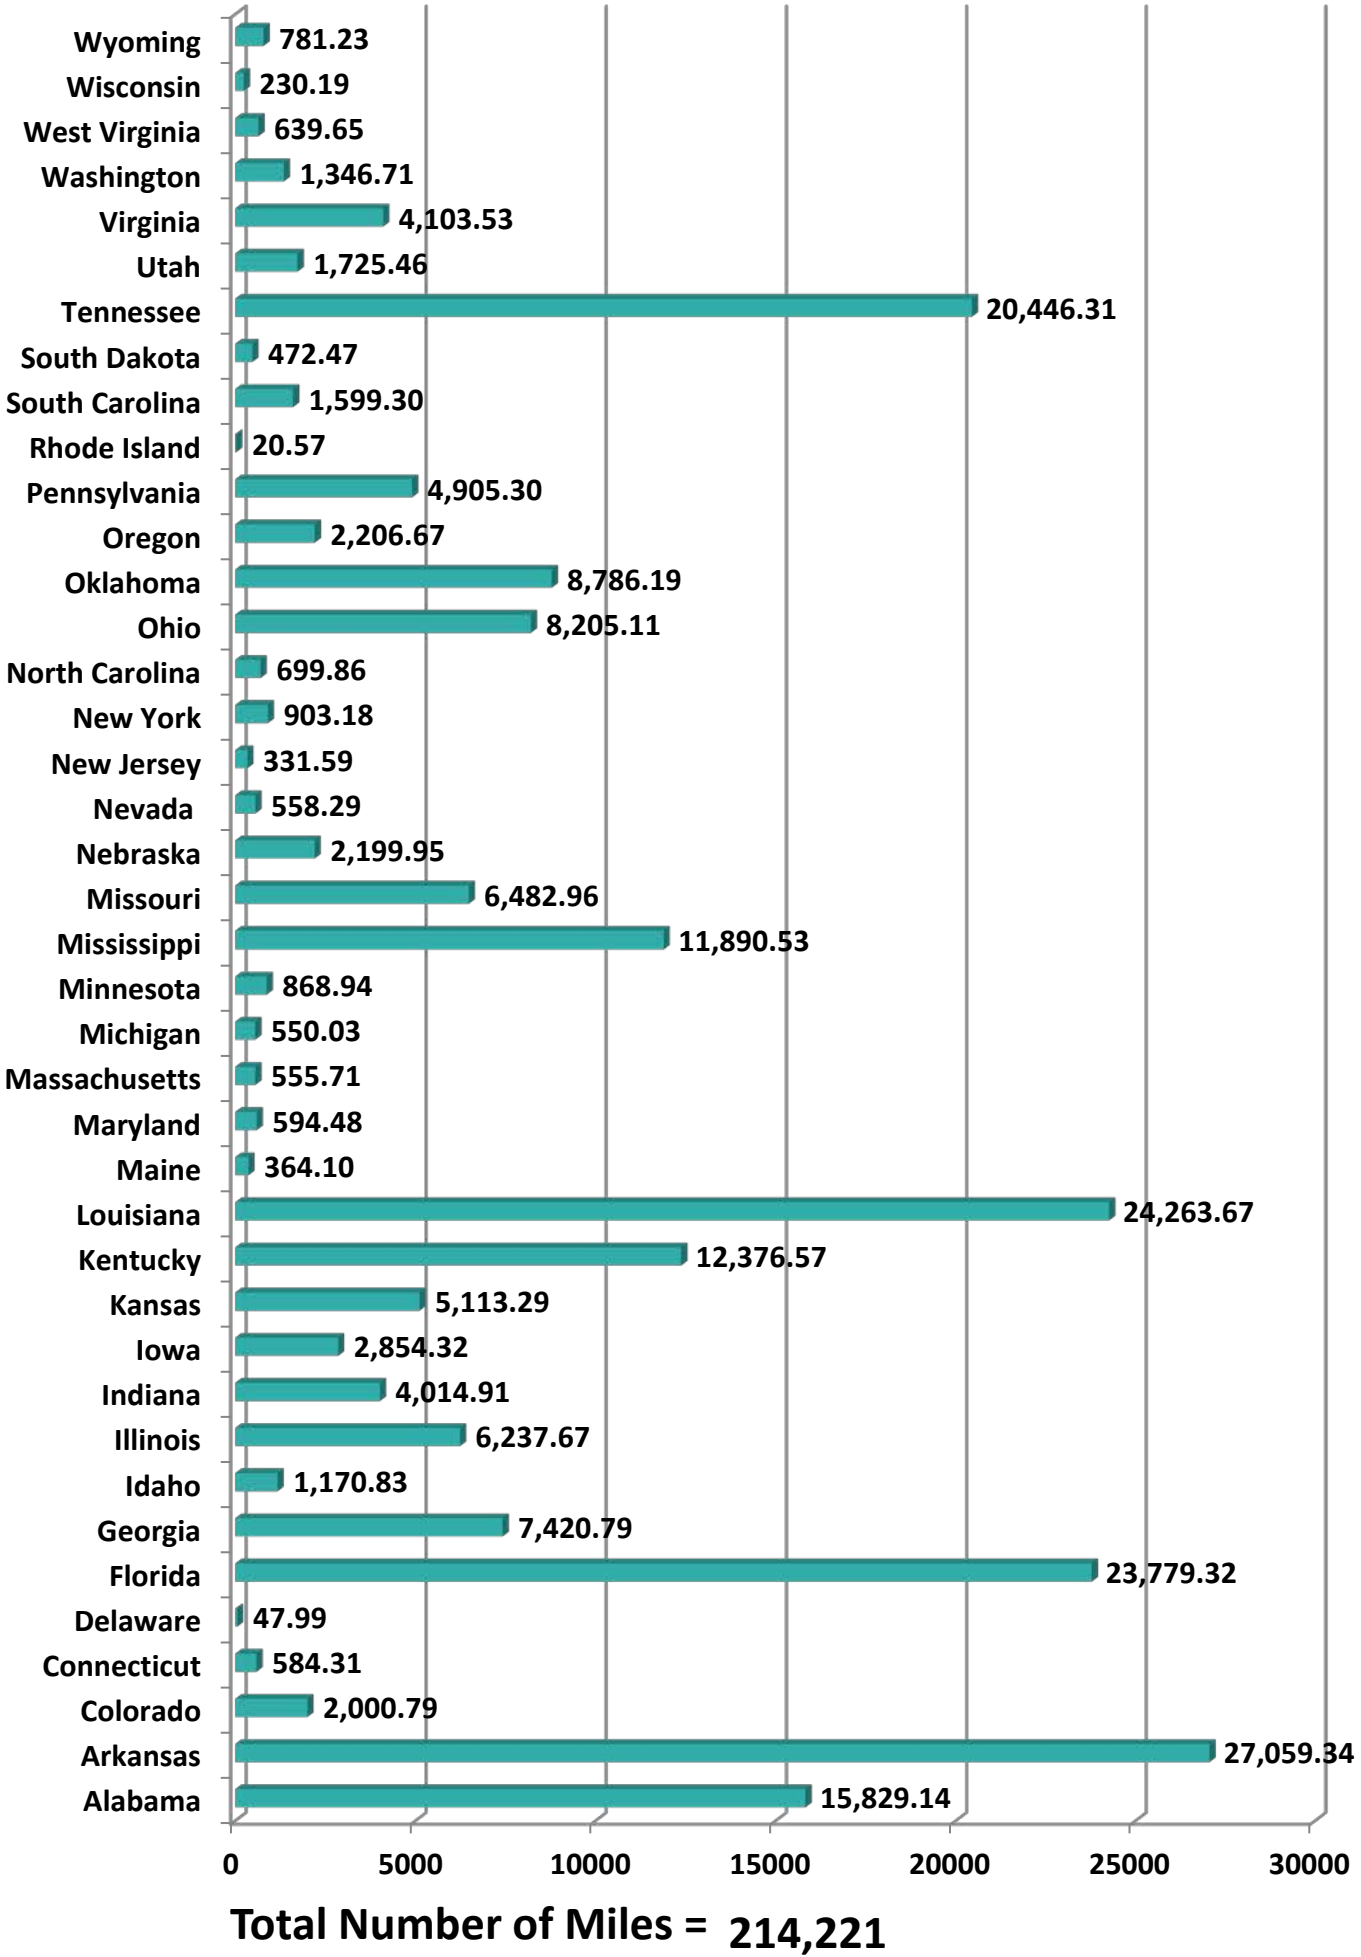

Transportation Cargo Solutions	1
Transportes Monteblanco	290
Importaciones y Distribuciones Latina America Gami SA de CV	16
Total Number of Inspections	5,091

*Aggregate Data thru June 22, 2014

Carrier Name	Number of Crossings
TRANSPORTES OLYMPIC	297
MOISES ALVAREZ PEREZ	8
BAJA EXPRESS TRANSPORTES SA DE CV	250
TRANSPORTES DEL VALLE DE GUADALUPE SA DE CV	473
SERVICIOS REFRIGERADOS INTERNACIONALES SA DE CV	136
HIGIENICOS Y DESECHABLES DEL BAJIO SA DE CV	9

*Aggregate Data thru June 22, 2014

Southern Border States	Number of Miles
California	366,324.25
Arizona	9,455.63
New Mexico	38,897.95
Texas	578,106.48
Total Southern Border States Miles	992,784

Non-Border States Miles

*Aggregate Data thru June 22, 2014

Non- Border States Miles	Number of Miles
Alabama	15,829.14
Arkansas	27,059.34
Colorado	2,000.79

Connecticut	584.31
Delaware	47.99
Florida	23,779.32
Georgia	7,420.79
Idaho	1,170.83
Illinois	6,237.67
Indiana	4,014.91
Iowa	2,854.32
Kansas	5,113.29
Kentucky	12,376.57
Louisiana	24,263.67
Maine	364.10
Maryland	594.48
Massachusetts	555.71
Michigan	550.03
Minnesota	868.94
Mississippi	11,890.53
Missouri	6,482.96
Nebraska	2,199.95
Nevada	558.29
New Jersey	331.59
New York	903.18
North Carolina	699.86
Ohio	8,205.11
Oklahoma	8,786.19
Oregon	2,206.67
Pennsylvania	4,905.30
Rhode Island	20.57
South Carolina	1,599.30
South Dakota	472.47
Tennessee	20,446.31
Utah	1,725.46
Virginia	4,103.53
Washington	1,346.71
West Virginia	639.65
Wisconsin	230.19

Wyoming	781.23
Total Non-Border States Miles	214,221

*Aggregate Data thru June 22, 2014

Crossings Locations	
Eagle Pass, TX	33
Calexico, CA	4
Colombia	49
Laredo WTB, TX	599
Otay Mesa, CA	15125
Santa Teresa, NM	1901
Tecate, CA	472
Ysleta, TX	3164