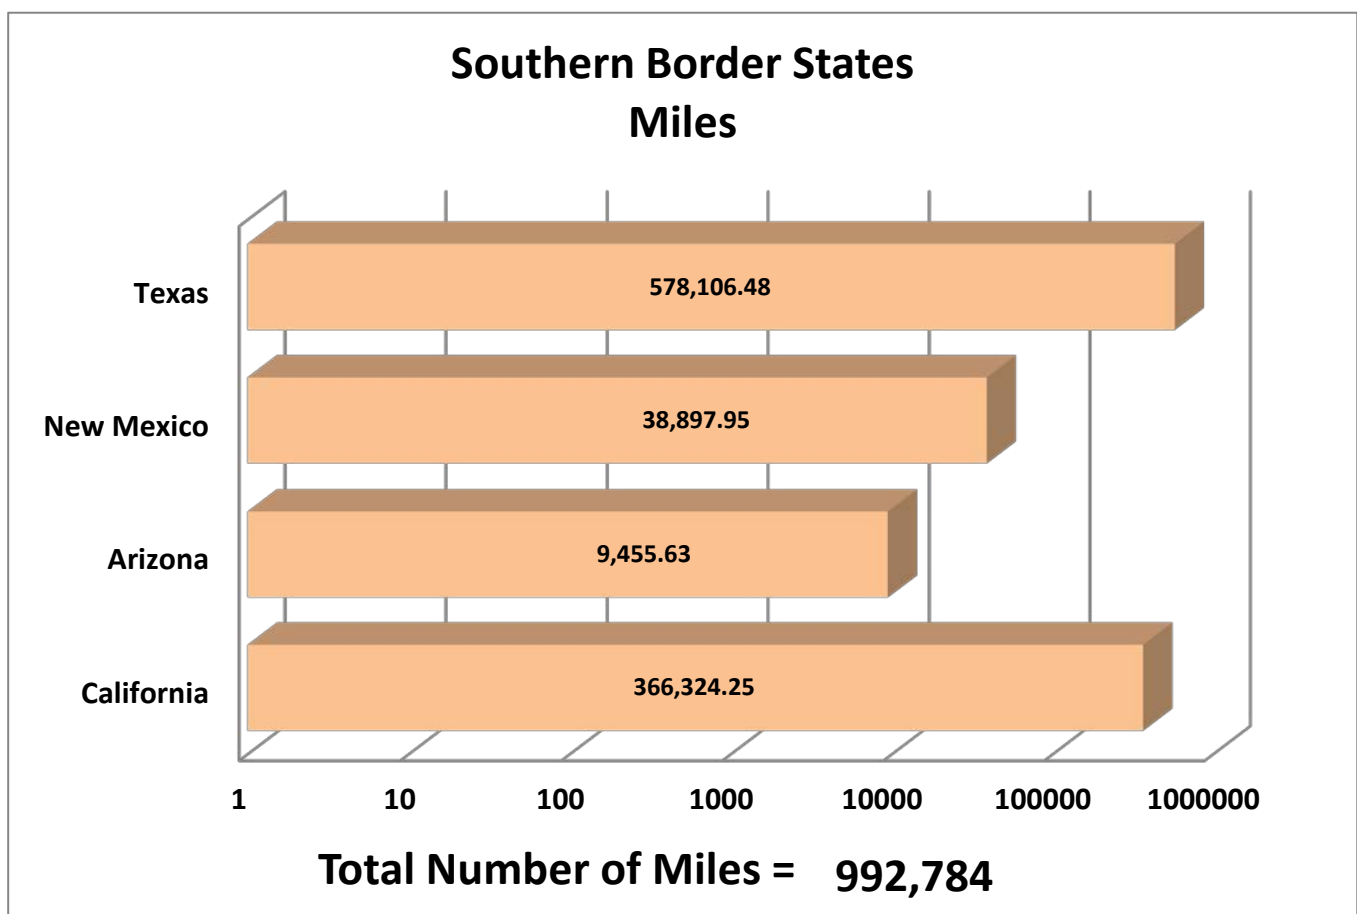

Number of Inspections

***Aggregate Data thru June 22, 2014**

Carrier Name	Number of Inspections
Transportes Olympic	240
Moises Alvarez Perez	8
Baja Express	55
Transportes de Valle de Guadalupe	102
Servicios Refrigerados Internacionales	33
Higienicos Y Desechables del Bajio	8
Fletes Morales	53
Grupo Behr	60
Servicio de Transporte Internacional y Local	2879
Ram Trucking	4
GCC Transportes	1308
Sergio Tristan Madonaldo DBA Tristan Transport	34

*Aggregate Data thru June 22, 2014

Southern Border States	Number of Miles
California	366,324.25
Arizona	9,455.63
New Mexico	38,897.95
Texas	578,106.48
Total Southern Border States Miles	992,784

Non-Border States Miles

*Aggregate Data thru June 22, 2014

Non- Border States Miles	Number of Miles
Alabama	15,829.14
Arkansas	27,059.34
Colorado	2,000.79

Connecticut	584.31
Delaware	47.99
Florida	23,779.32
Georgia	7,420.79
Idaho	1,170.83
Illinois	6,237.67
Indiana	4,014.91
Iowa	2,854.32
Kansas	5,113.29
Kentucky	12,376.57
Louisiana	24,263.67
Maine	364.10
Maryland	594.48
Massachusetts	555.71
Michigan	550.03
Minnesota	868.94
Mississippi	11,890.53
Missouri	6,482.96
Nebraska	2,199.95
Nevada	558.29
New Jersey	331.59
New York	903.18
North Carolina	699.86
Ohio	8,205.11
Oklahoma	8,786.19
Oregon	2,206.67
Pennsylvania	4,905.30
Rhode Island	20.57
South Carolina	1,599.30
South Dakota	472.47
Tennessee	20,446.31
Utah	1,725.46
Virginia	4,103.53
Washington	1,346.71
West Virginia	639.65
Wisconsin	230.19

Wyoming	781.23
Total Non-Border States Miles	214,221

*Aggregate Data thru June 22, 2014

Crossings Locations	
Eagle Pass, TX	33
Calexico, CA	4
Colombia	49
Laredo WTB, TX	599
Otay Mesa, CA	15125
Santa Teresa, NM	1901
Tecate, CA	472
Ysleta, TX	3164