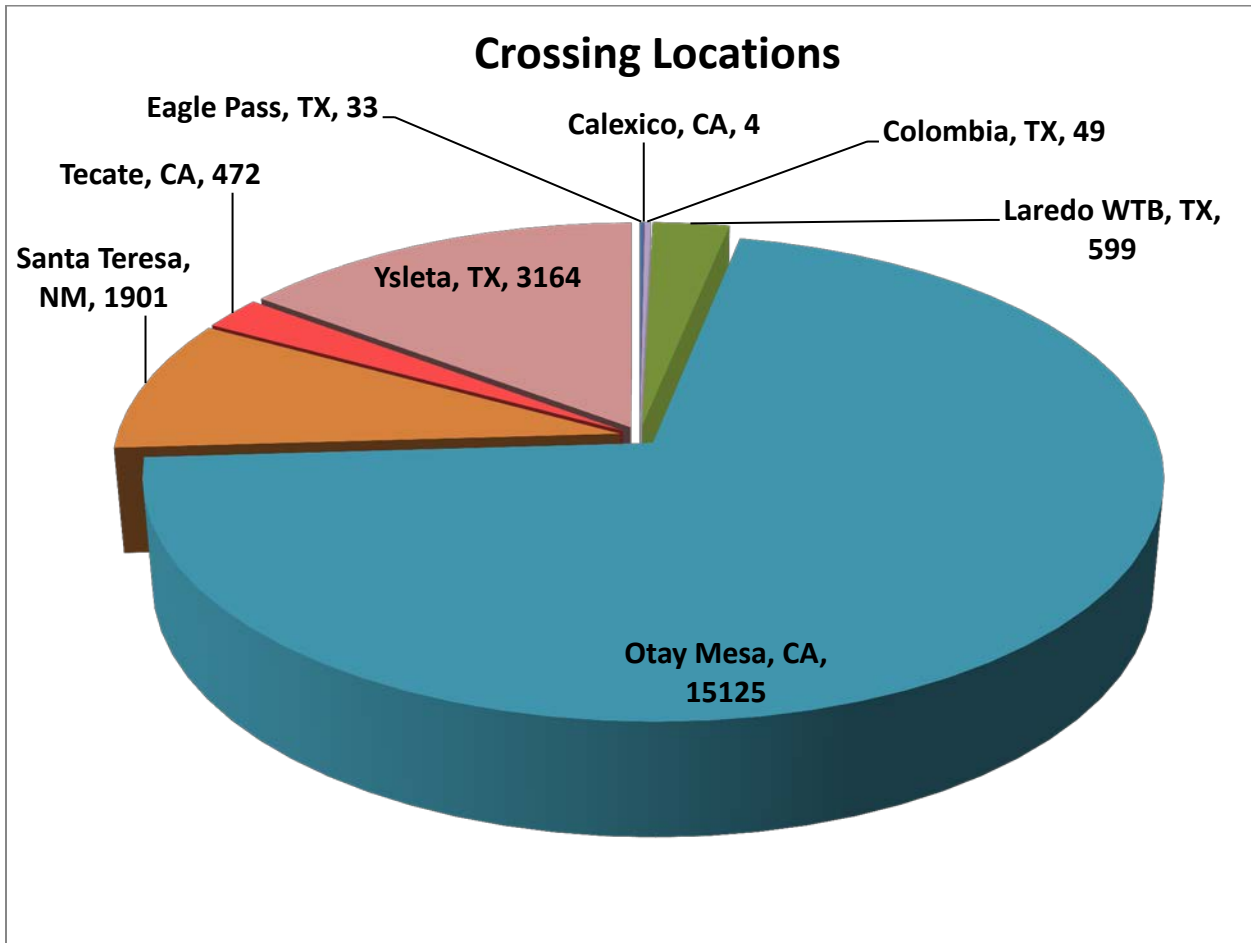

JOSE GUADALUPE MORALES GUEVARA DBA FLETES MORALES	177
GRUPO BEHR	557
SERVICIOS DE TRANSPORTE INTERNACIONAL Y LOCAL	13976
RAM TRUCKING	5
GCC TRANSPORTE SA DE CV	5062
SERGIO TRISTAN MADONALDO DBA TRISTAN TRANSPORT	60
TRANSPORTATION AND CARGO SOLUTIONS	3
TRANSPORTES MONTEBLANCO	319
Importaciones y Distribuciones Latina America Gami SA de CV	15
Total Number of Crossings	21,347

*Aggregate Data thru June 22, 2014

Southern Border States	Number of Miles
California	366,324.25
Arizona	9,455.63
New Mexico	38,897.95
Texas	578,106.48
Total Southern Border States Miles	992,784

Non-Border States Miles

*Aggregate Data thru June 22, 2014

Non- Border States Miles	Number of Miles
Alabama	15,829.14
Arkansas	27,059.34
Colorado	2,000.79

Connecticut	584.31
Delaware	47.99
Florida	23,779.32
Georgia	7,420.79
Idaho	1,170.83
Illinois	6,237.67
Indiana	4,014.91
Iowa	2,854.32
Kansas	5,113.29
Kentucky	12,376.57
Louisiana	24,263.67
Maine	364.10
Maryland	594.48
Massachusetts	555.71
Michigan	550.03
Minnesota	868.94
Mississippi	11,890.53
Missouri	6,482.96
Nebraska	2,199.95
Nevada	558.29
New Jersey	331.59
New York	903.18
North Carolina	699.86
Ohio	8,205.11
Oklahoma	8,786.19
Oregon	2,206.67
Pennsylvania	4,905.30
Rhode Island	20.57
South Carolina	1,599.30
South Dakota	472.47
Tennessee	20,446.31
Utah	1,725.46
Virginia	4,103.53
Washington	1,346.71
West Virginia	639.65
Wisconsin	230.19

Wyoming	781.23
Total Non-Border States Miles	214,221

*Aggregate Data thru June 22, 2014

Crossings Locations	
Eagle Pass, TX	33
Calexico, CA	4
Colombia	49
Laredo WTB, TX	599
Otay Mesa, CA	15125
Santa Teresa, NM	1901
Tecate, CA	472
Ysleta, TX	3164