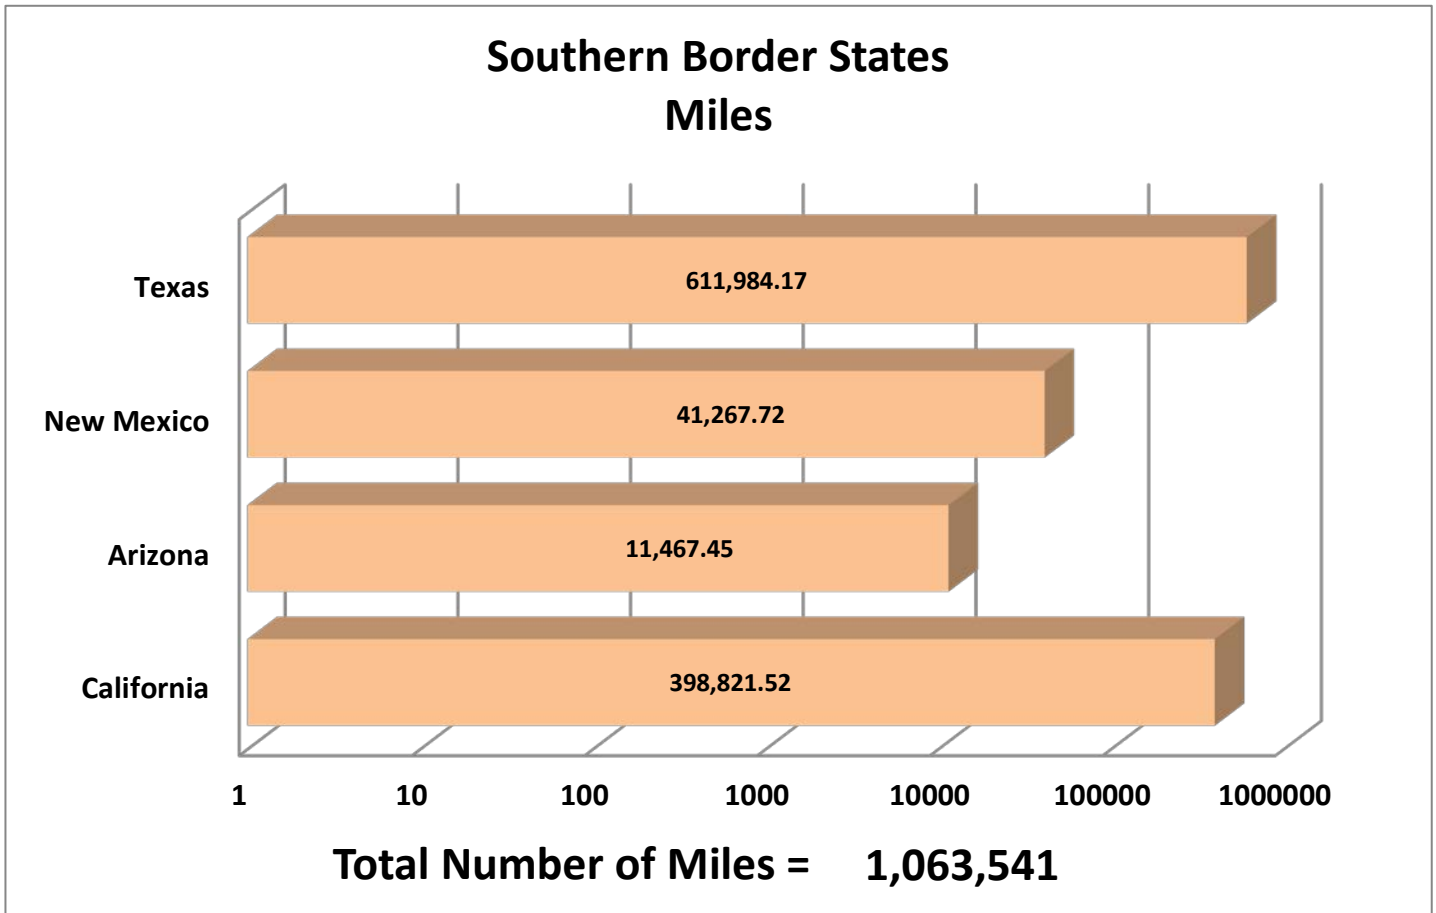

SERVICIOS DE TRANSPORTE INTERNACIONAL Y LOCAL	15428
RAM TRUCKING	5
GCC TRANSPORTE SA DE CV	5192
SERGIO TRISTAN MADONALDO DBA TRISTAN TRANSPORT	60
TRANSPORTATION AND CARGO SOLUTIONS	7
TRANSPORTES MONTEBLANCO	341
Importaciones y Distribuciones Latina America Gami SA de CV	28
<b>Total Number of Crossings</b>	<b>23,028</b>

\*Aggregate Data thru July 20, 2014. Revised September 10,2014.

Southern Border States	Number of Miles
California	398,821.52
Arizona	11,467.45
New Mexico	41,267.72
Texas	611,984.17
<b>Total Southern Border States Miles</b>	<b>1,063,541</b>

## Non-Border States Miles

\*Aggregate Data thru July 20, 2014

Non- Border States Miles	Number of Miles
Alabama	16,411.37
Arkansas	27,946.82
Colorado	2,071.50

Connecticut	584.31
Delaware	47.99
Florida	23,999.31
Georgia	7,935.84
Idaho	1,449.23
Illinois	6,596.48
Indiana	4,059.17
Iowa	3,201.56
Kansas	5,789.81
Kentucky	12,911.17
Louisiana	25,582.90
Maine	364.10
Maryland	721.25
Massachusetts	555.71
Michigan	807.74
Minnesota	1,204.18
Mississippi	12,216.49
Missouri	6,683.78
Nebraska	2,199.95
Nevada	1,060.85
New Jersey	344.03
New York	903.18
North Carolina	699.86
North Dakota	83.01
Ohio	8,588.41
Oklahoma	9,493.24
Oregon	2,651.78
Pennsylvania	5,252.67
Rhode Island	20.57
South Carolina	1,992.87
South Dakota	727.69
Tennessee	21,174.83
Utah	2,144.28
Virginia	4,427.97
Washington	1,346.71
West Virginia	899.22

Wisconsin	230.19
Wyoming	781.23
<b>Total Non-Border States Miles</b>	<b>226,163</b>

\*Aggregate Data thru July 20, 2014

Crossings Locations	
Eagle Pass, TX	33
Calexico, CA	4
Colombia	53
Laredo WTB, TX	628
Oro Grande, CA	1
Otay Mesa, CA	16616
Santa Teresa, NM	1951
Tecate, CA	495
Ysleta, TX	3247