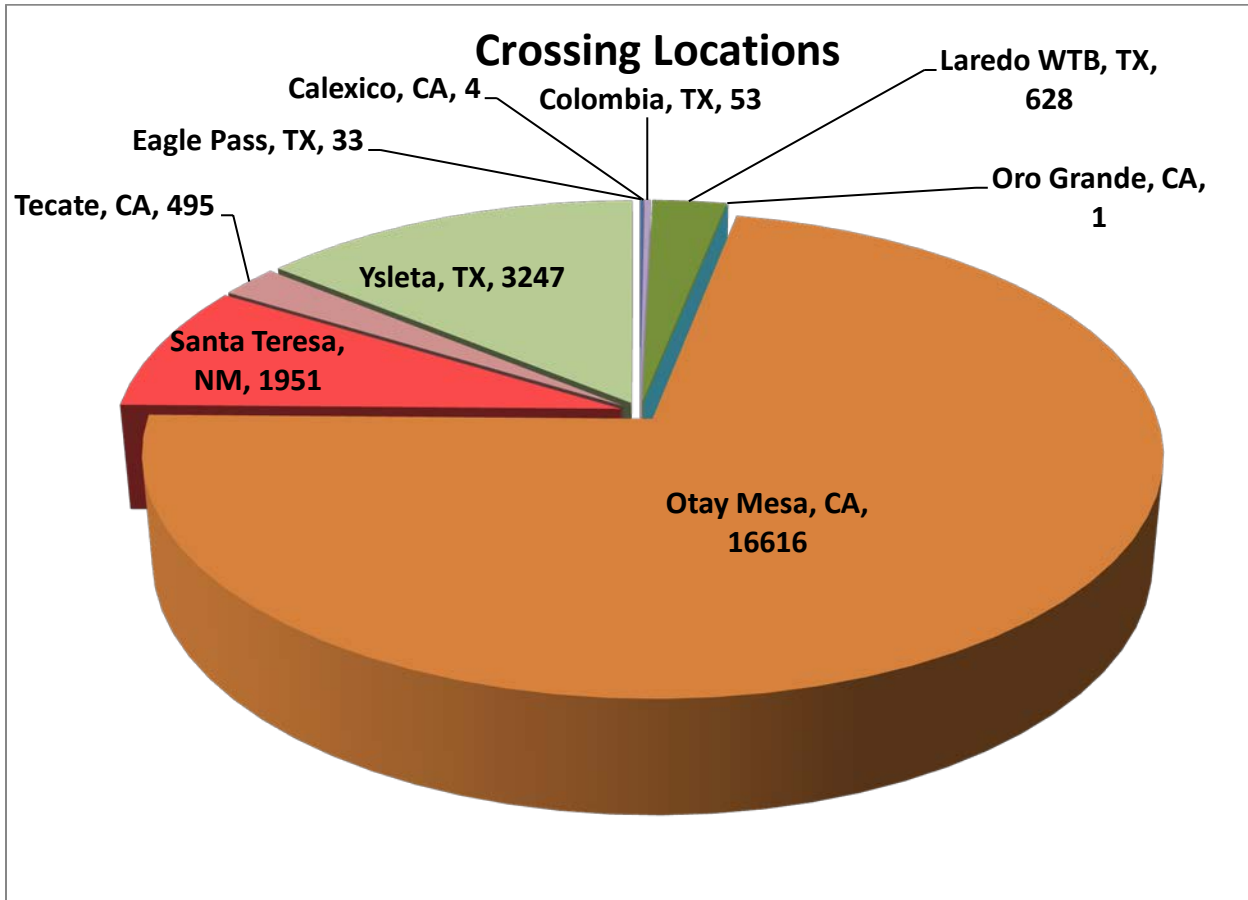

SERVICIOS DE TRANSPORTE INTERNACIONAL Y LOCAL	15428
RAM TRUCKING	5
GCC TRANSPORTE SA DE CV	5192
SERGIO TRISTAN MADONALDO DBA TRISTAN TRANSPORT	60
TRANSPORTATION AND CARGO SOLUTIONS	7
TRANSPORTES MONTEBLANCO	341
Importaciones y Distribuciones Latina America Gami SA de CV	28
<b>Total Number of Crossings</b>	<b>23,028</b>

\*Aggregate Data thru July 20, 2014. Revised September 10,2014.

Southern Border States	Number of Miles
California	398,821.52
Arizona	11,467.45
New Mexico	41,267.72
Texas	611,984.17
<b>Total Southern Border States Miles</b>	<b>1,063,541</b>

## Non-Border States Miles

\*Aggregate Data thru July 20, 2014

Non- Border States Miles	Number of Miles
Alabama	16,411.37
Arkansas	27,946.82
Colorado	2,071.50

Connecticut	584.31
Delaware	47.99
Florida	23,999.31
Georgia	7,935.84
Idaho	1,449.23
Illinois	6,596.48
Indiana	4,059.17
Iowa	3,201.56
Kansas	5,789.81
Kentucky	12,911.17
Louisiana	25,582.90
Maine	364.10
Maryland	721.25
Massachusetts	555.71
Michigan	807.74
Minnesota	1,204.18
Mississippi	12,216.49
Missouri	6,683.78
Nebraska	2,199.95
Nevada	1,060.85
New Jersey	344.03
New York	903.18
North Carolina	699.86
North Dakota	83.01
Ohio	8,588.41
Oklahoma	9,493.24
Oregon	2,651.78
Pennsylvania	5,252.67
Rhode Island	20.57
South Carolina	1,992.87
South Dakota	727.69
Tennessee	21,174.83
Utah	2,144.28
Virginia	4,427.97
Washington	1,346.71
West Virginia	899.22

Wisconsin	230.19
Wyoming	781.23
<b>Total Non-Border States Miles</b>	<b>226,163</b>

\*Aggregate Data thru July 20, 2014

Crossings Locations	
Eagle Pass, TX	33
Calexico, CA	4
Colombia	53
Laredo WTB, TX	628
Oro Grande, CA	1
Otay Mesa, CA	16616
Santa Teresa, NM	1951
Tecate, CA	495
Ysleta, TX	3247