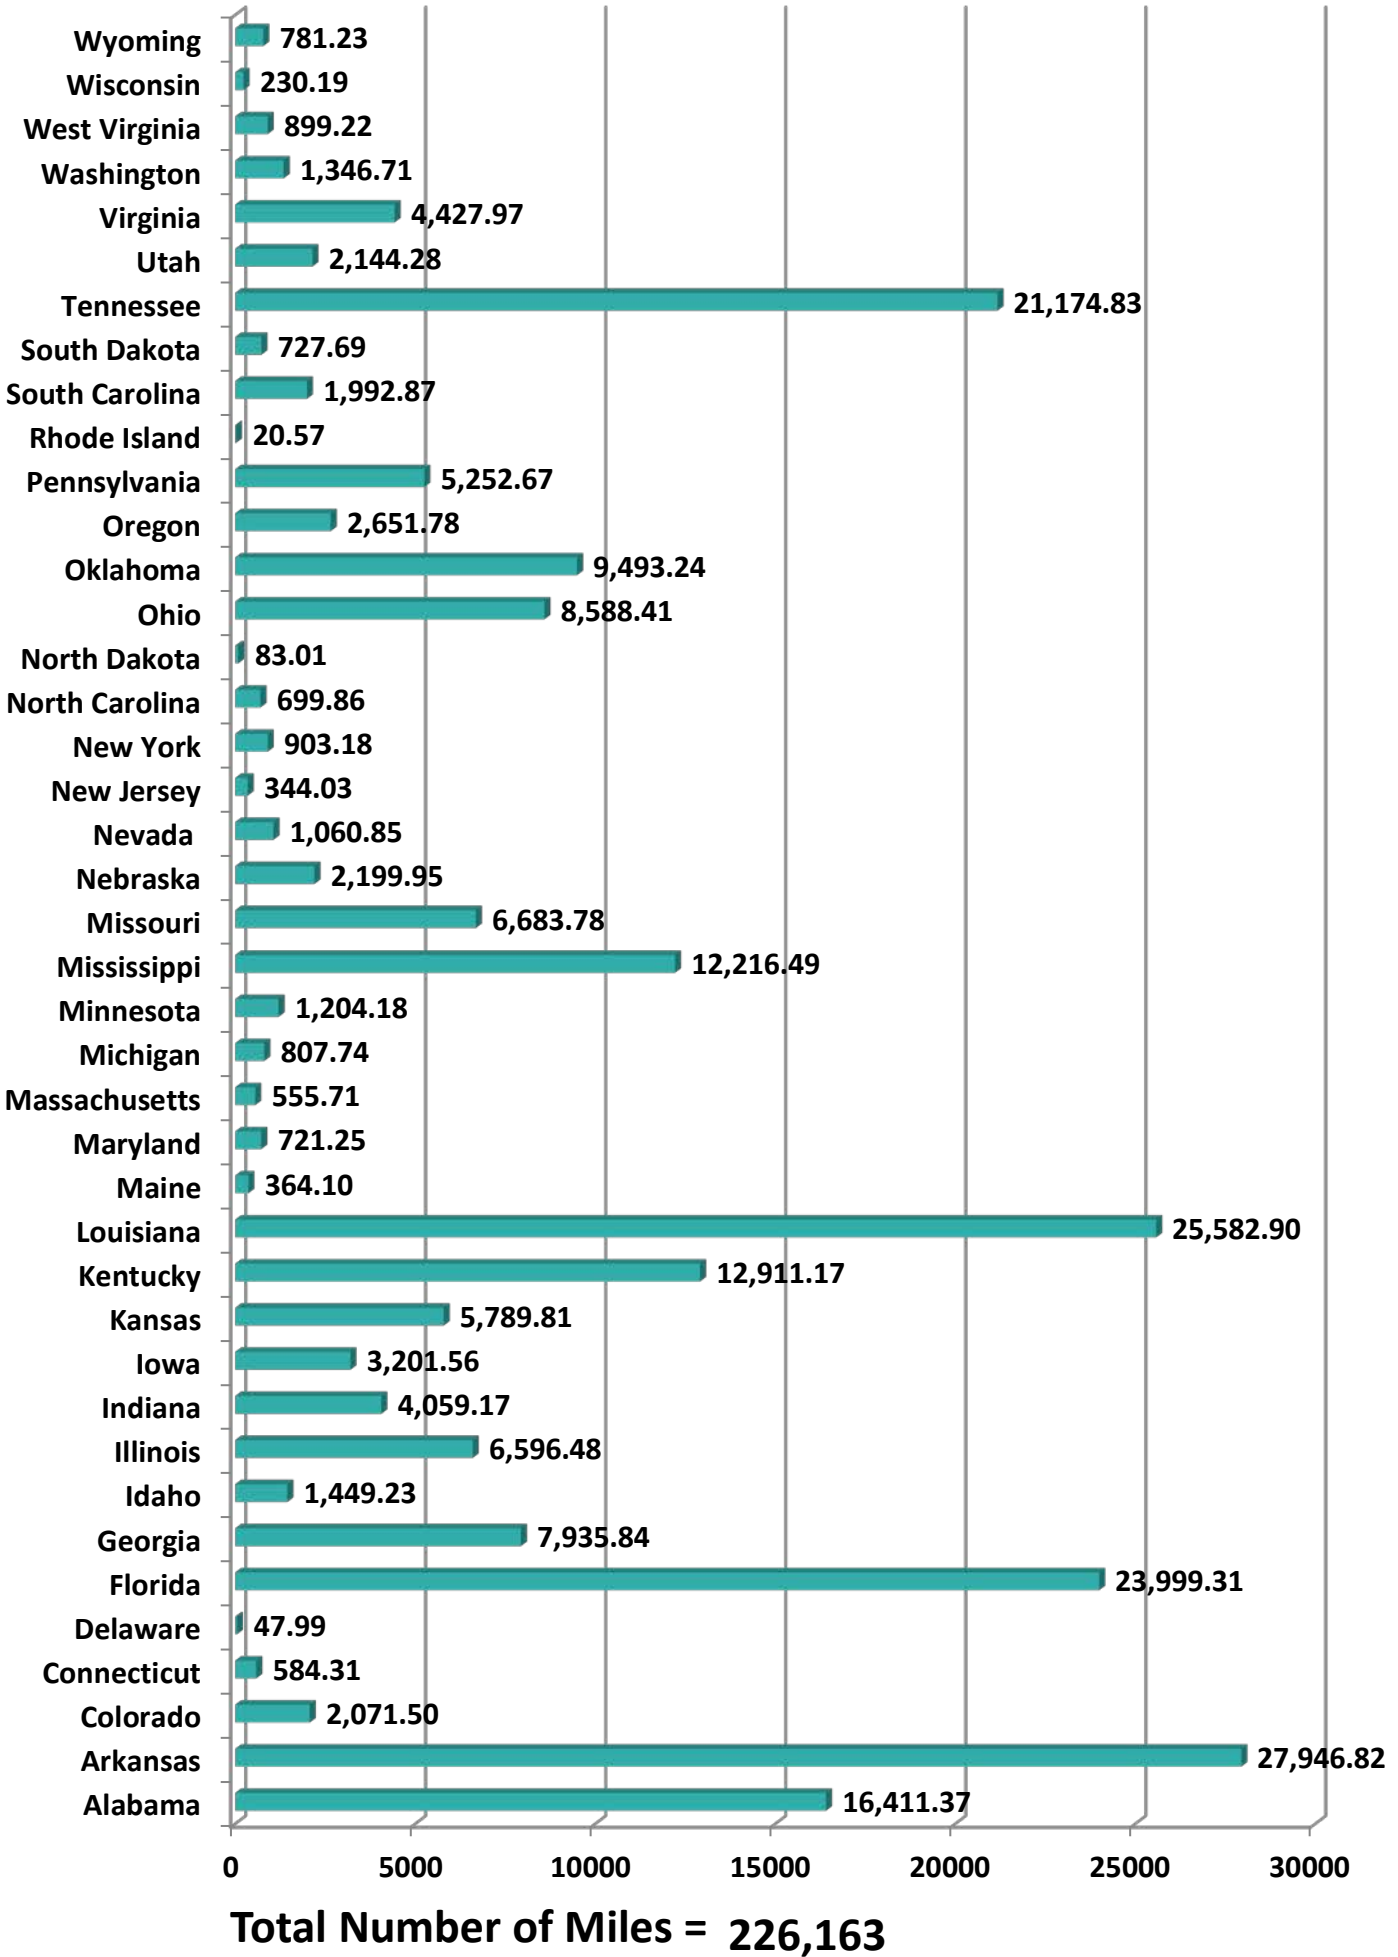

SERVICIOS DE TRANSPORTE INTERNACIONAL Y LOCAL	15428
RAM TRUCKING	5
GCC TRANSPORTE SA DE CV	5192
SERGIO TRISTAN MADONALDO DBA TRISTAN TRANSPORT	60
TRANSPORTATION AND CARGO SOLUTIONS	7
TRANSPORTES MONTEBLANCO	341
Importaciones y Distribuciones Latina America Gami SA de CV	28
<b>Total Number of Crossings</b>	<b>23,028</b>

\*Aggregate Data thru July 20, 2014. Revised September 10,2014.

Southern Border States	Number of Miles
California	398,821.52
Arizona	11,467.45
New Mexico	41,267.72
Texas	611,984.17
<b>Total Southern Border States Miles</b>	<b>1,063,541</b>

## Non-Border States Miles

\*Aggregate Data thru July 20, 2014

Non- Border States Miles	Number of Miles
Alabama	16,411.37
Arkansas	27,946.82
Colorado	2,071.50

Connecticut	584.31
Delaware	47.99
Florida	23,999.31
Georgia	7,935.84
Idaho	1,449.23
Illinois	6,596.48
Indiana	4,059.17
Iowa	3,201.56
Kansas	5,789.81
Kentucky	12,911.17
Louisiana	25,582.90
Maine	364.10
Maryland	721.25
Massachusetts	555.71
Michigan	807.74
Minnesota	1,204.18
Mississippi	12,216.49
Missouri	6,683.78
Nebraska	2,199.95
Nevada	1,060.85
New Jersey	344.03
New York	903.18
North Carolina	699.86
North Dakota	83.01
Ohio	8,588.41
Oklahoma	9,493.24
Oregon	2,651.78
Pennsylvania	5,252.67
Rhode Island	20.57
South Carolina	1,992.87
South Dakota	727.69
Tennessee	21,174.83
Utah	2,144.28
Virginia	4,427.97
Washington	1,346.71
West Virginia	899.22

Wisconsin	230.19
Wyoming	781.23
<b>Total Non-Border States Miles</b>	<b>226,163</b>

\*Aggregate Data thru July 20, 2014

Crossings Locations	
Eagle Pass, TX	33
Calexico, CA	4
Colombia	53
Laredo WTB, TX	628
Oro Grande, CA	1
Otay Mesa, CA	16616
Santa Teresa, NM	1951
Tecate, CA	495
Ysleta, TX	3247