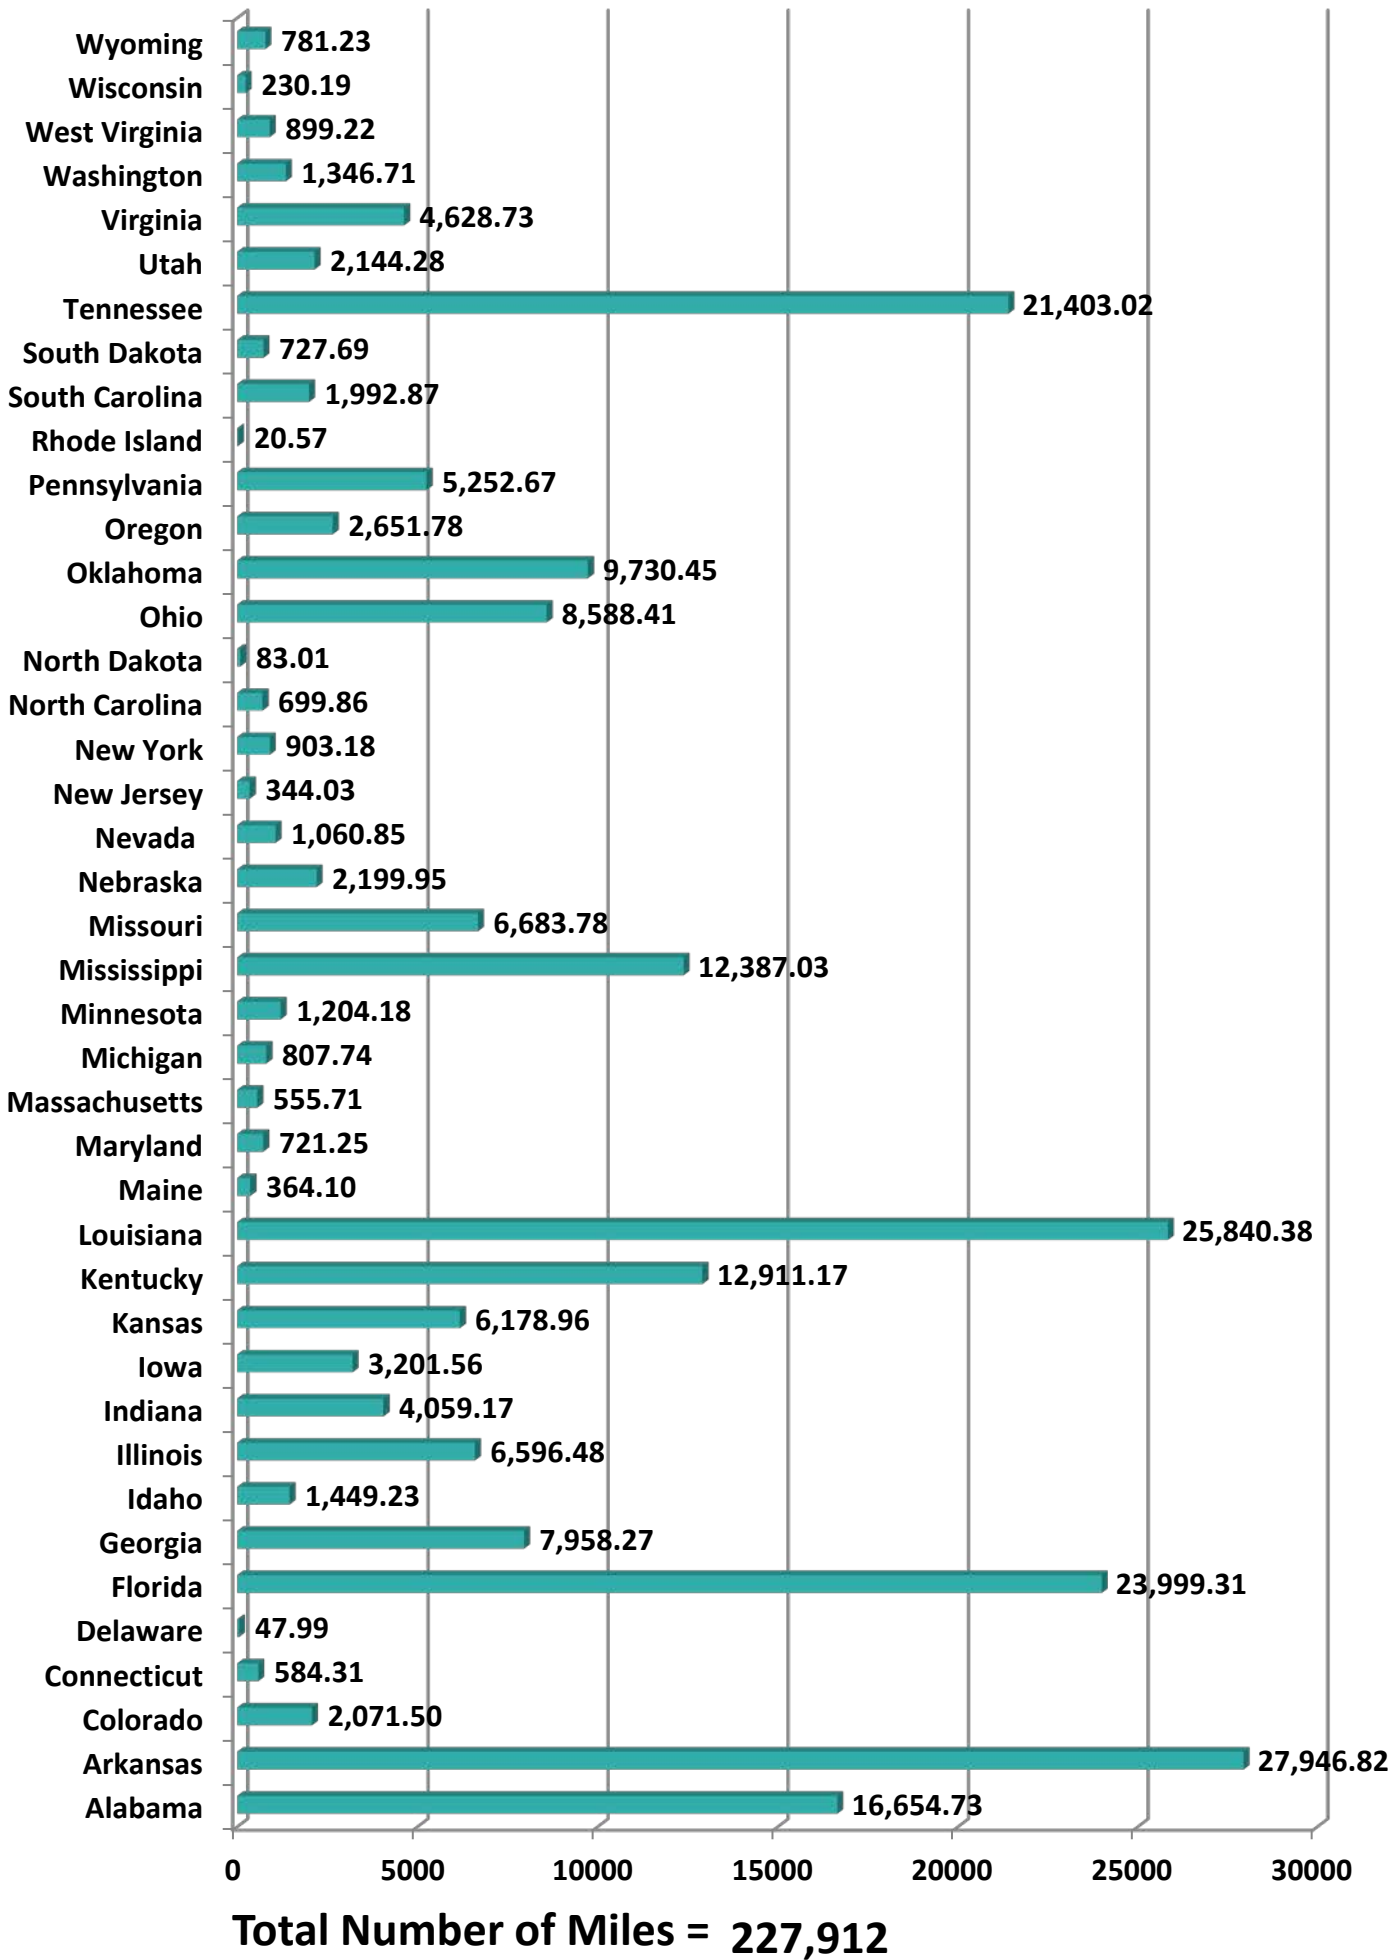

SERVICIOS DE TRANSPORTE INTERNACIONAL Y LOCAL	15853
RAM TRUCKING	5
GCC TRANSPORTE SA DE CV	5220
SERGIO TRISTAN MADONALDO DBA TRISTAN TRANSPORT	60
TRANSPORTATION AND CARGO SOLUTIONS	6
TRANSPORTES MONTEBLANCO	347
Importaciones y Distribuciones Latina America Gami SA de CV	32
Total Number of Crossings	23,499

*Aggregate Data thru July 27, 2014

Southern Border States	Number of Miles
California	395,722.79
Arizona	11,467.45
New Mexico	43,423.35
Texas	621,115.92
Total Southern Border States Miles	1,071,730

Non-Border States Miles

*Aggregate Data thru July 27, 2014

Non- Border States Miles	Number of Miles
Alabama	16,654.73
Arkansas	27,946.82
Colorado	2,071.50

Connecticut	584.31
Delaware	47.99
Florida	23,999.31
Georgia	7,958.27
Idaho	1,449.23
Illinois	6,596.48
Indiana	4,059.17
Iowa	3,201.56
Kansas	6,178.96
Kentucky	12,911.17
Louisiana	25,840.38
Maine	364.10
Maryland	721.25
Massachusetts	555.71
Michigan	807.74
Minnesota	1,204.18
Mississippi	12,387.03
Missouri	6,683.78
Nebraska	2,199.95
Nevada	1,060.85
New Jersey	344.03
New York	903.18
North Carolina	699.86
North Dakota	83.01
Ohio	8,588.41
Oklahoma	9,730.45
Oregon	2,651.78
Pennsylvania	5,252.67
Rhode Island	20.57
South Carolina	1,992.87
South Dakota	727.69
Tennessee	21,403.02
Utah	2,144.28
Virginia	4,628.73
Washington	1,346.71
West Virginia	899.22

Wisconsin	230.19
Wyoming	781.23
Total Non-Border States Miles	227,912

*Aggregate Data thru July 27, 2014

Crossings Locations	
Eagle Pass, TX	33
Calexico, CA	4
Colombia	54
Laredo WTB, TX	637
Oro Grande, CA	1
Otay Mesa, CA	17049
Santa Teresa, NM	1959
Tecate, CA	496
Ysleta, TX	3266