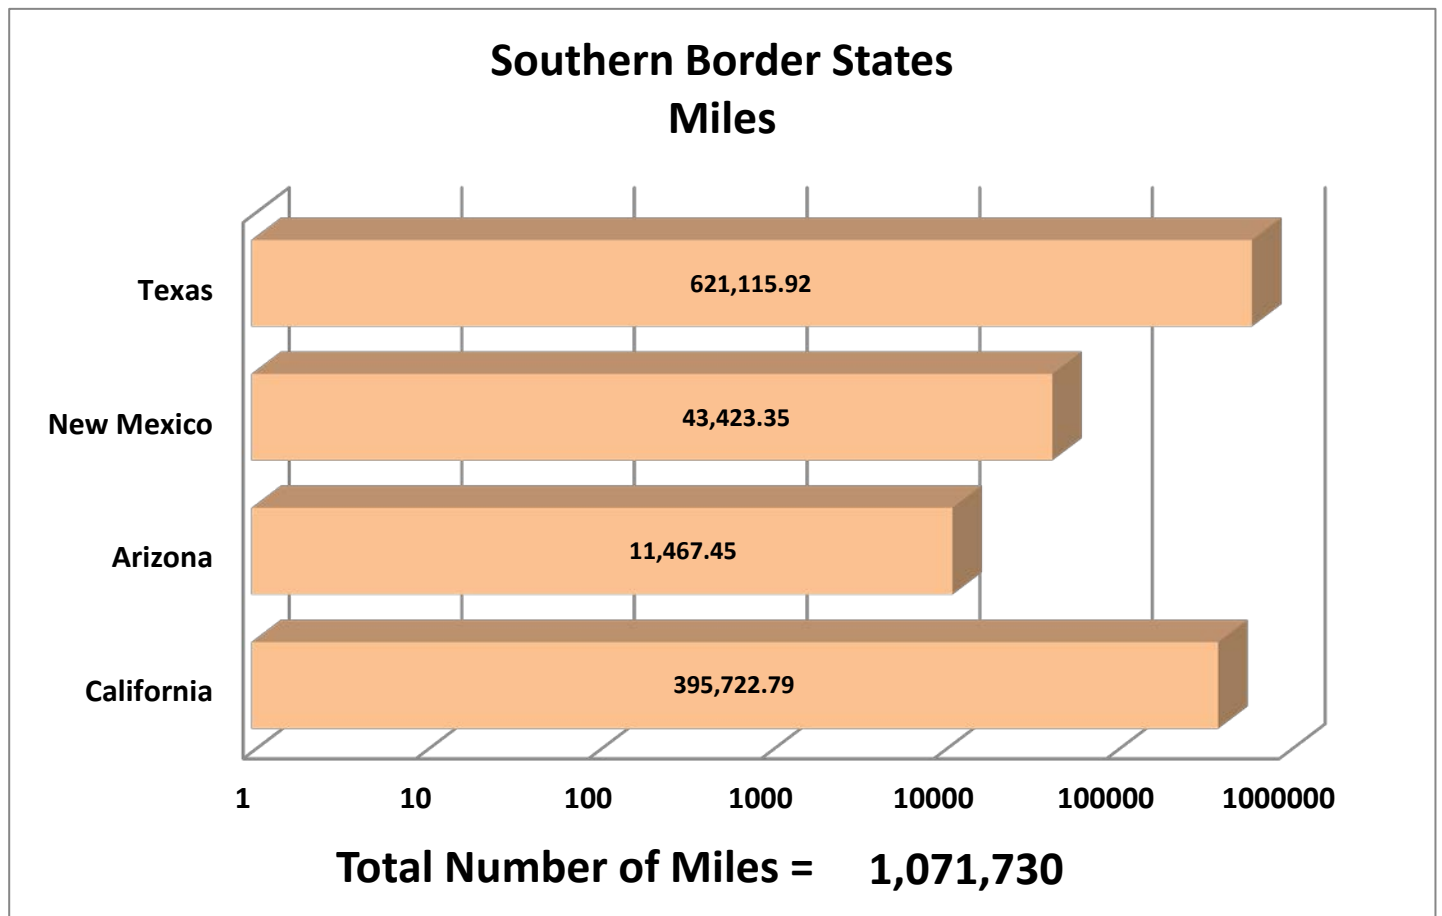

SERVICIOS DE TRANSPORTE INTERNACIONAL Y LOCAL	15853
RAM TRUCKING	5
GCC TRANSPORTE SA DE CV	5220
SERGIO TRISTAN MADONALDO DBA TRISTAN TRANSPORT	60
TRANSPORTATION AND CARGO SOLUTIONS	6
TRANSPORTES MONTEBLANCO	347
Importaciones y Distribuciones Latina America Gami SA de CV	32
Total Number of Crossings	23,499

*Aggregate Data thru July 27, 2014

Southern Border States	Number of Miles
California	395,722.79
Arizona	11,467.45
New Mexico	43,423.35
Texas	621,115.92
Total Southern Border States Miles	1,071,730

Non-Border States Miles

*Aggregate Data thru July 27, 2014

Non- Border States Miles	Number of Miles
Alabama	16,654.73
Arkansas	27,946.82
Colorado	2,071.50

Connecticut	584.31
Delaware	47.99
Florida	23,999.31
Georgia	7,958.27
Idaho	1,449.23
Illinois	6,596.48
Indiana	4,059.17
Iowa	3,201.56
Kansas	6,178.96
Kentucky	12,911.17
Louisiana	25,840.38
Maine	364.10
Maryland	721.25
Massachusetts	555.71
Michigan	807.74
Minnesota	1,204.18
Mississippi	12,387.03
Missouri	6,683.78
Nebraska	2,199.95
Nevada	1,060.85
New Jersey	344.03
New York	903.18
North Carolina	699.86
North Dakota	83.01
Ohio	8,588.41
Oklahoma	9,730.45
Oregon	2,651.78
Pennsylvania	5,252.67
Rhode Island	20.57
South Carolina	1,992.87
South Dakota	727.69
Tennessee	21,403.02
Utah	2,144.28
Virginia	4,628.73
Washington	1,346.71
West Virginia	899.22

Wisconsin	230.19
Wyoming	781.23
Total Non-Border States Miles	227,912

*Aggregate Data thru July 27, 2014

Crossings Locations	
Eagle Pass, TX	33
Calexico, CA	4
Colombia	54
Laredo WTB, TX	637
Oro Grande, CA	1
Otay Mesa, CA	17049
Santa Teresa, NM	1959
Tecate, CA	496
Ysleta, TX	3266