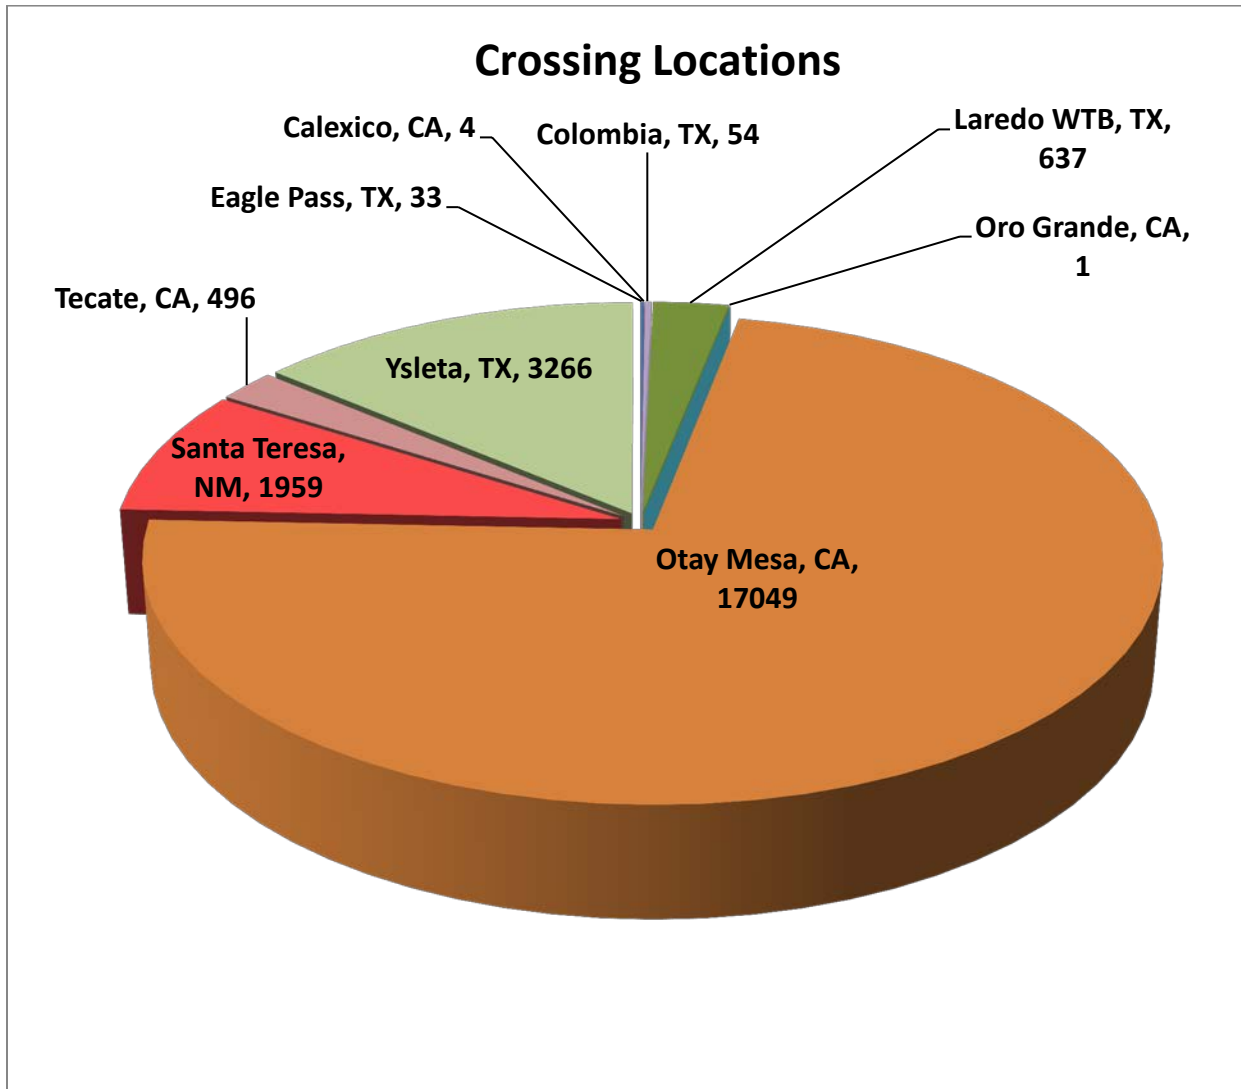

SERVICIOS DE TRANSPORTE INTERNACIONAL Y LOCAL	15853
RAM TRUCKING	5
GCC TRANSPORTE SA DE CV	5220
SERGIO TRISTAN MADONALDO DBA TRISTAN TRANSPORT	60
TRANSPORTATION AND CARGO SOLUTIONS	6
TRANSPORTES MONTEBLANCO	347
Importaciones y Distribuciones Latina America Gami SA de CV	32
Total Number of Crossings	23,499

*Aggregate Data thru July 27, 2014

Southern Border States	Number of Miles
California	395,722.79
Arizona	11,467.45
New Mexico	43,423.35
Texas	621,115.92
Total Southern Border States Miles	1,071,730

Non-Border States Miles

*Aggregate Data thru July 27, 2014

Non- Border States Miles	Number of Miles
Alabama	16,654.73
Arkansas	27,946.82
Colorado	2,071.50

Connecticut	584.31
Delaware	47.99
Florida	23,999.31
Georgia	7,958.27
Idaho	1,449.23
Illinois	6,596.48
Indiana	4,059.17
Iowa	3,201.56
Kansas	6,178.96
Kentucky	12,911.17
Louisiana	25,840.38
Maine	364.10
Maryland	721.25
Massachusetts	555.71
Michigan	807.74
Minnesota	1,204.18
Mississippi	12,387.03
Missouri	6,683.78
Nebraska	2,199.95
Nevada	1,060.85
New Jersey	344.03
New York	903.18
North Carolina	699.86
North Dakota	83.01
Ohio	8,588.41
Oklahoma	9,730.45
Oregon	2,651.78
Pennsylvania	5,252.67
Rhode Island	20.57
South Carolina	1,992.87
South Dakota	727.69
Tennessee	21,403.02
Utah	2,144.28
Virginia	4,628.73
Washington	1,346.71
West Virginia	899.22

Wisconsin	230.19
Wyoming	781.23
Total Non-Border States Miles	227,912

*Aggregate Data thru July 27, 2014

Crossings Locations	
Eagle Pass, TX	33
Calexico, CA	4
Colombia	54
Laredo WTB, TX	637
Oro Grande, CA	1
Otay Mesa, CA	17049
Santa Teresa, NM	1959
Tecate, CA	496
Ysleta, TX	3266