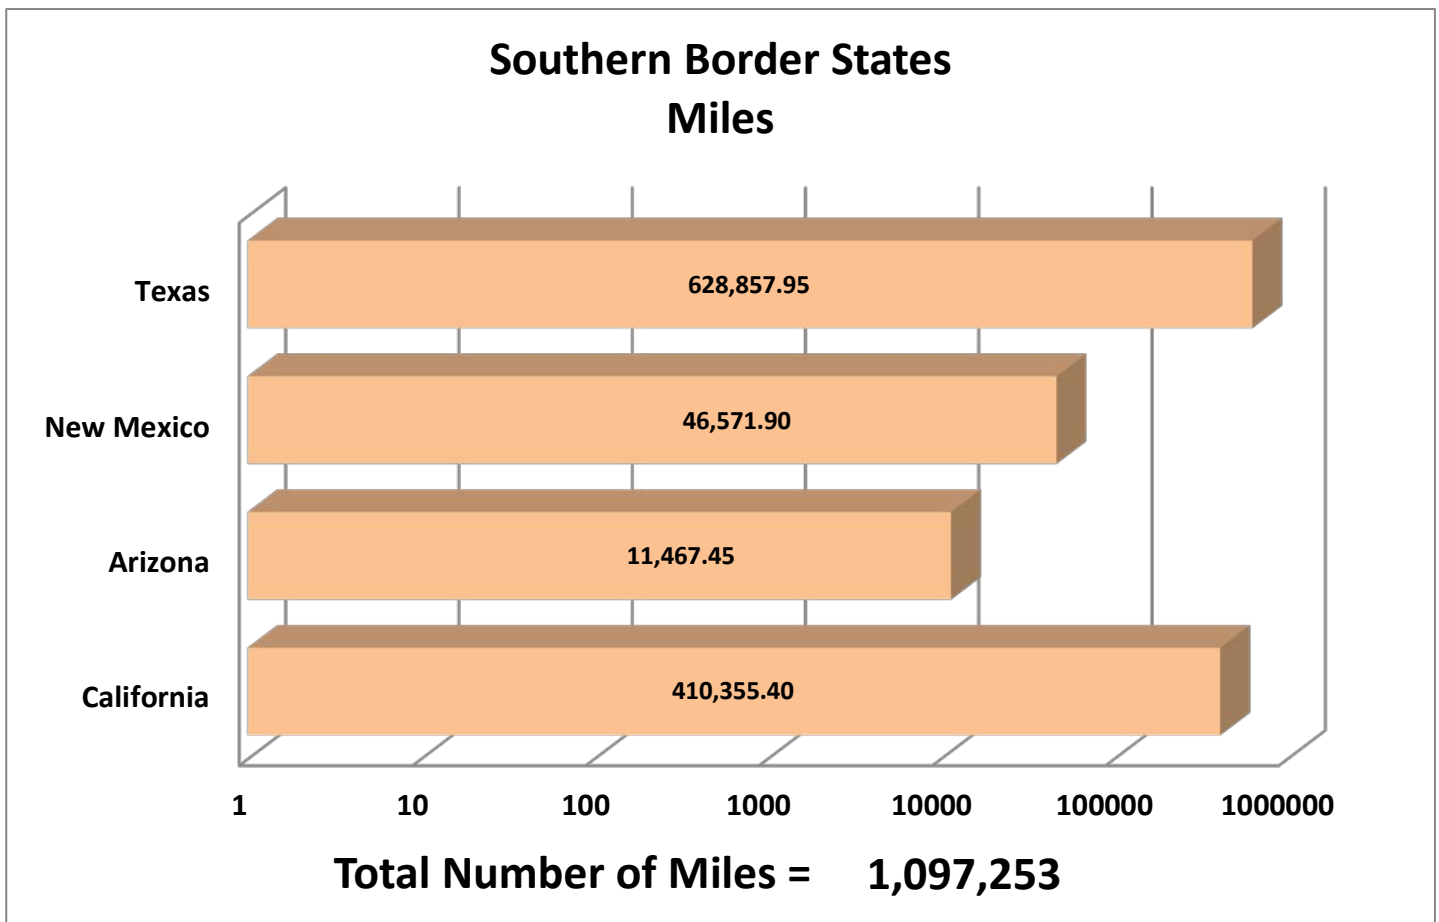

SERVICIOS DE TRANSPORTE INTERNACIONAL Y LOCAL	16275
RAM TRUCKING	5
GCC TRANSPORTE SA DE CV	5245
SERGIO TRISTAN MADONALDO DBA TRISTAN TRANSPORT	60
TRANSPORTATION AND CARGO SOLUTIONS	6
TRANSPORTES MONTEBLANCO	352
Importaciones y Distribuciones Latina America Gami SA de CV	35
<b>Total Number of Crossings</b>	<b>23,962</b>

\*Aggregate Data thru August 3, 2014. Revised September 10, 2014.

Southern Border States	Number of Miles
California	410,355.40
Arizona	11,467.45
New Mexico	46,571.90
Texas	628,857.95
<b>Total Southern Border States Miles</b>	<b>1,097,253</b>

## Non-Border States Miles

\*Aggregate Data thru August 3, 2014

Non- Border States Miles	Number of Miles
Alabama	16,901.20
Arkansas	27,946.82
Colorado	2,071.50

Connecticut	584.31
Delaware	47.99
Florida	23,999.31
Georgia	7,980.98
Idaho	1,449.23
Illinois	6,596.48
Indiana	4,059.17
Iowa	3,675.57
Kansas	6,826.62
Kentucky	12,911.17
Louisiana	26,098.27
Maine	364.10
Maryland	743.44
Massachusetts	555.71
Michigan	807.74
Minnesota	1,572.07
Mississippi	12,558.77
Missouri	6,928.16
Nebraska	2,407.18
Nevada	1,060.85
New Jersey	379.32
New York	903.18
North Carolina	699.86
North Dakota	442.46
Ohio	8,588.41
Oklahoma	10,362.38
Oregon	2,651.78
Pennsylvania	5,731.79
Rhode Island	20.57
South Carolina	1,992.87
South Dakota	944.01
Tennessee	21,630.98
Utah	2,144.28
Virginia	5,074.27
Washington	1,346.71
West Virginia	952.64

Wisconsin	230.19
Wyoming	781.23
<b>Total Non-Border States Miles</b>	<b>233,024</b>

\*Aggregate Data thru August 3, 2014

Crossings Locations	
Eagle Pass, TX	33
Calexico, CA	4
Colombia	55
Laredo WTB, TX	644
Oro Grande, CA	1
Otay Mesa, CA	17479
Santa Teresa, NM	1967
Tecate, CA	496
Ysleta, TX	3283