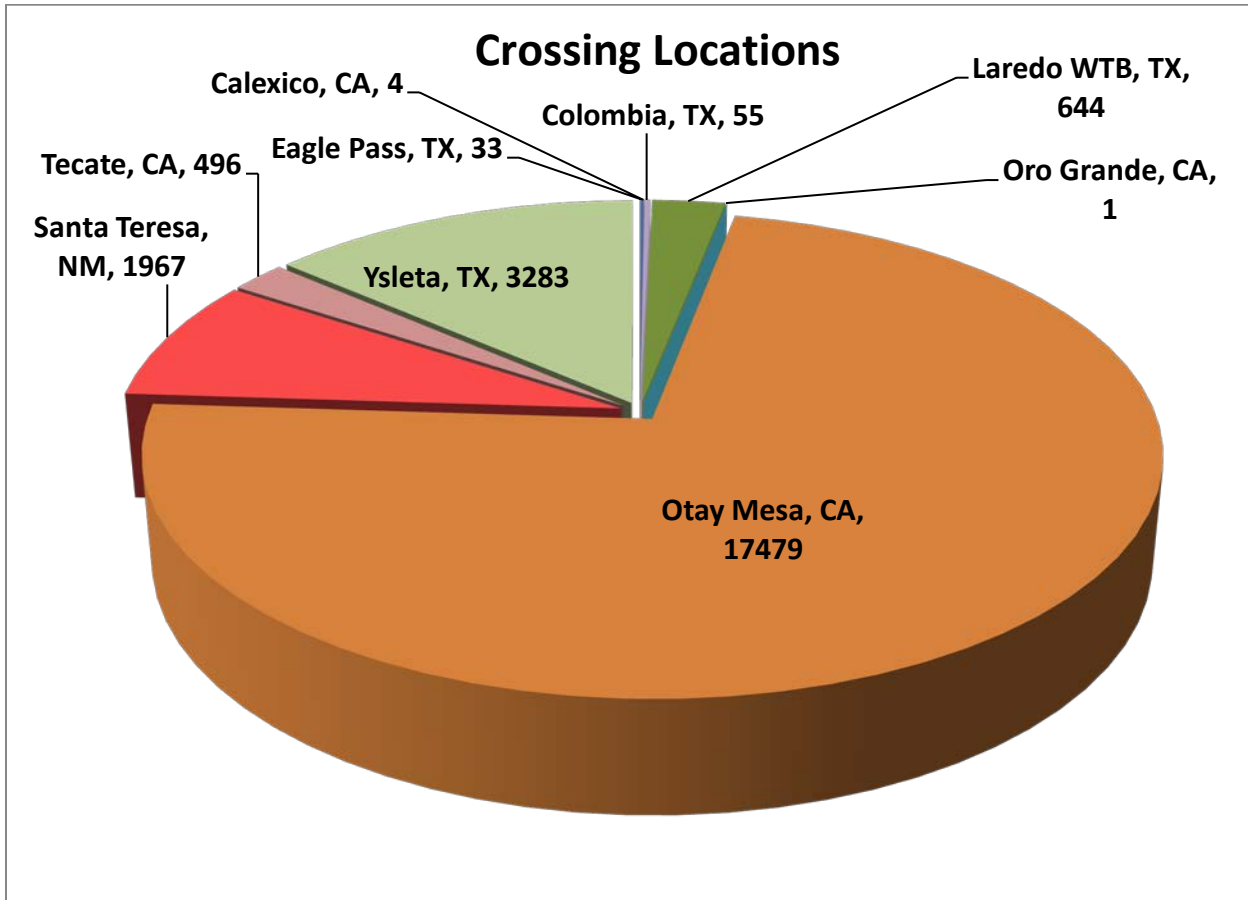

SERVICIOS DE TRANSPORTE INTERNACIONAL Y LOCAL	16275
RAM TRUCKING	5
GCC TRANSPORTE SA DE CV	5245
SERGIO TRISTAN MADONALDO DBA TRISTAN TRANSPORT	60
TRANSPORTATION AND CARGO SOLUTIONS	6
TRANSPORTES MONTEBLANCO	352
Importaciones y Distribuciones Latina America Gami SA de CV	35
<b>Total Number of Crossings</b>	<b>23,962</b>

\*Aggregate Data thru August 3, 2014. Revised September 10, 2014.

Southern Border States	Number of Miles
California	410,355.40
Arizona	11,467.45
New Mexico	46,571.90
Texas	628,857.95
<b>Total Southern Border States Miles</b>	<b>1,097,253</b>

## Non-Border States Miles

\*Aggregate Data thru August 3, 2014

Non- Border States Miles	Number of Miles
Alabama	16,901.20
Arkansas	27,946.82
Colorado	2,071.50

Connecticut	584.31
Delaware	47.99
Florida	23,999.31
Georgia	7,980.98
Idaho	1,449.23
Illinois	6,596.48
Indiana	4,059.17
Iowa	3,675.57
Kansas	6,826.62
Kentucky	12,911.17
Louisiana	26,098.27
Maine	364.10
Maryland	743.44
Massachusetts	555.71
Michigan	807.74
Minnesota	1,572.07
Mississippi	12,558.77
Missouri	6,928.16
Nebraska	2,407.18
Nevada	1,060.85
New Jersey	379.32
New York	903.18
North Carolina	699.86
North Dakota	442.46
Ohio	8,588.41
Oklahoma	10,362.38
Oregon	2,651.78
Pennsylvania	5,731.79
Rhode Island	20.57
South Carolina	1,992.87
South Dakota	944.01
Tennessee	21,630.98
Utah	2,144.28
Virginia	5,074.27
Washington	1,346.71
West Virginia	952.64

Wisconsin	230.19
Wyoming	781.23
<b>Total Non-Border States Miles</b>	<b>233,024</b>

\*Aggregate Data thru August 3, 2014

Crossings Locations	
Eagle Pass, TX	33
Calexico, CA	4
Colombia	55
Laredo WTB, TX	644
Oro Grande, CA	1
Otay Mesa, CA	17479
Santa Teresa, NM	1967
Tecate, CA	496
Ysleta, TX	3283