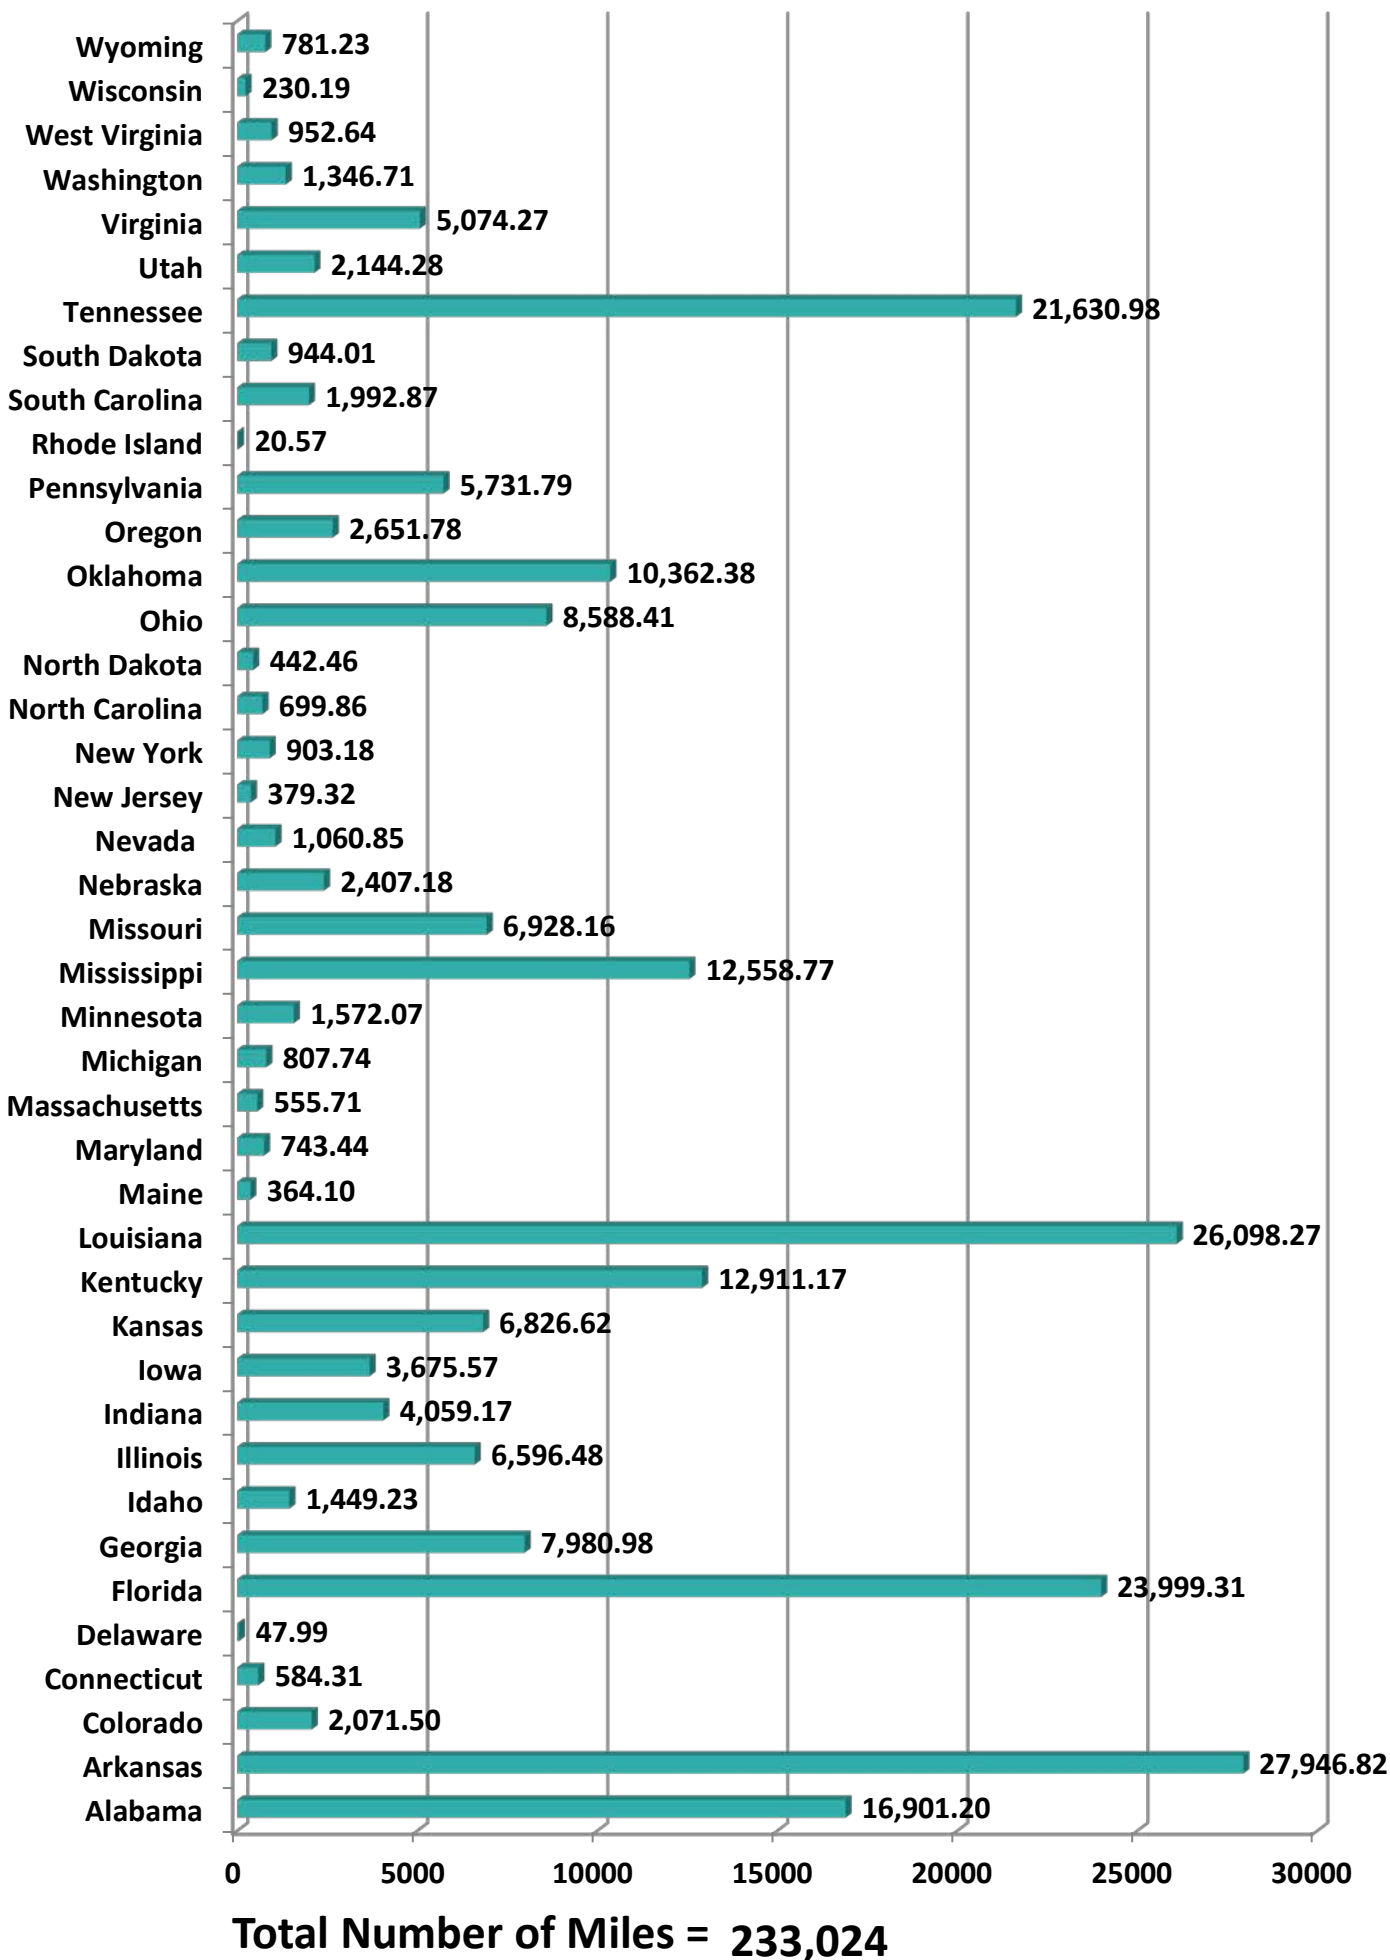

SERVICIOS DE TRANSPORTE INTERNACIONAL Y LOCAL	16275
RAM TRUCKING	5
GCC TRANSPORTE SA DE CV	5245
SERGIO TRISTAN MADONALDO DBA TRISTAN TRANSPORT	60
TRANSPORTATION AND CARGO SOLUTIONS	6
TRANSPORTES MONTEBLANCO	352
Importaciones y Distribuciones Latina America Gami SA de CV	35
<b>Total Number of Crossings</b>	<b>23,962</b>

\*Aggregate Data thru August 3, 2014. Revised September 10, 2014.

Southern Border States	Number of Miles
California	410,355.40
Arizona	11,467.45
New Mexico	46,571.90
Texas	628,857.95
<b>Total Southern Border States Miles</b>	<b>1,097,253</b>

## Non-Border States Miles

\*Aggregate Data thru August 3, 2014

Non- Border States Miles	Number of Miles
Alabama	16,901.20
Arkansas	27,946.82
Colorado	2,071.50

Connecticut	584.31
Delaware	47.99
Florida	23,999.31
Georgia	7,980.98
Idaho	1,449.23
Illinois	6,596.48
Indiana	4,059.17
Iowa	3,675.57
Kansas	6,826.62
Kentucky	12,911.17
Louisiana	26,098.27
Maine	364.10
Maryland	743.44
Massachusetts	555.71
Michigan	807.74
Minnesota	1,572.07
Mississippi	12,558.77
Missouri	6,928.16
Nebraska	2,407.18
Nevada	1,060.85
New Jersey	379.32
New York	903.18
North Carolina	699.86
North Dakota	442.46
Ohio	8,588.41
Oklahoma	10,362.38
Oregon	2,651.78
Pennsylvania	5,731.79
Rhode Island	20.57
South Carolina	1,992.87
South Dakota	944.01
Tennessee	21,630.98
Utah	2,144.28
Virginia	5,074.27
Washington	1,346.71
West Virginia	952.64

Wisconsin	230.19
Wyoming	781.23
<b>Total Non-Border States Miles</b>	<b>233,024</b>

\*Aggregate Data thru August 3, 2014

Crossings Locations	
Eagle Pass, TX	33
Calexico, CA	4
Colombia	55
Laredo WTB, TX	644
Oro Grande, CA	1
Otay Mesa, CA	17479
Santa Teresa, NM	1967
Tecate, CA	496
Ysleta, TX	3283