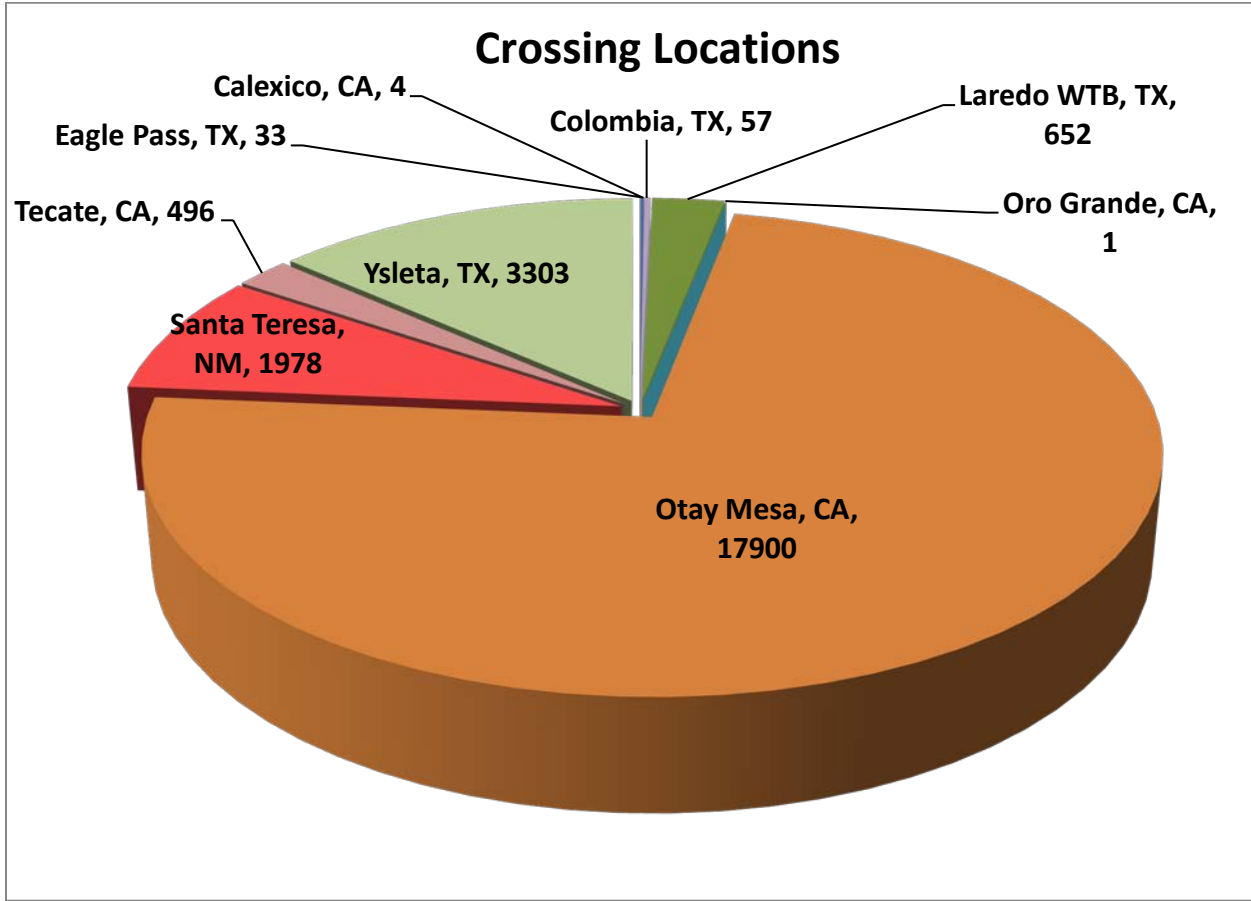

SERVICIOS DE TRANSPORTE INTERNACIONAL Y LOCAL	16688
RAM TRUCKING	5
GCC TRANSPORTE SA DE CV	5276
SERGIO TRISTAN MADONALDO DBA TRISTAN TRANSPORT	60
TRANSPORTATION AND CARGO SOLUTIONS	6
TRANSPORTES MONTEBLANCO	357
Importaciones y Distribuciones Latina America Gami SA de CV	39
Total Number of Crossings	24,424

*Aggregate Data thru August 10, 2014. Revised September 10, 2014.

Southern Border States	Number of Miles
California	416,291.27
Arizona	11,467.45
New Mexico	46,733.38
Texas	638,368.47
Total Southern Border States Miles	1,112,861

Non-Border States Miles

*Aggregate Data thru August 10, 2014

Non- Border States Miles	Number of Miles
Alabama	17,386.29
Arkansas	27,946.82
Colorado	2,071.50

Connecticut	584.31
Delaware	47.99
Florida	23,999.31
Georgia	8,025.44
Idaho	1,449.23
Illinois	6,596.48
Indiana	4,059.17
Iowa	3,675.57
Kansas	6,826.62
Kentucky	12,911.17
Louisiana	26,830.92
Maine	364.10
Maryland	764.88
Massachusetts	555.71
Michigan	807.74
Minnesota	1,572.07
Mississippi	13,260.04
Missouri	6,928.16
Nebraska	2,407.18
Nevada	1,060.85
New Jersey	415.39
New York	903.18
North Carolina	699.86
North Dakota	442.46
Ohio	8,588.41
Oklahoma	10,362.38
Oregon	2,651.78
Pennsylvania	6,147.92
Rhode Island	20.57
South Carolina	1,992.87
South Dakota	944.01
Tennessee	22,085.12
Utah	2,144.28
Virginia	5,729.42
Washington	1,346.71
West Virginia	1,005.77

Wisconsin	230.19
Wyoming	781.23
Total Non-Border States Miles	236,623

***Aggregate Data thru August 10, 2014**

Crossings Locations	
Eagle Pass, TX	33
Calexico, CA	4
Colombia	57
Laredo WTB, TX	652
Oro Grande, CA	1
Otay Mesa, CA	17900
Santa Teresa, NM	1978
Tecate, CA	496
Ysleta, TX	3303