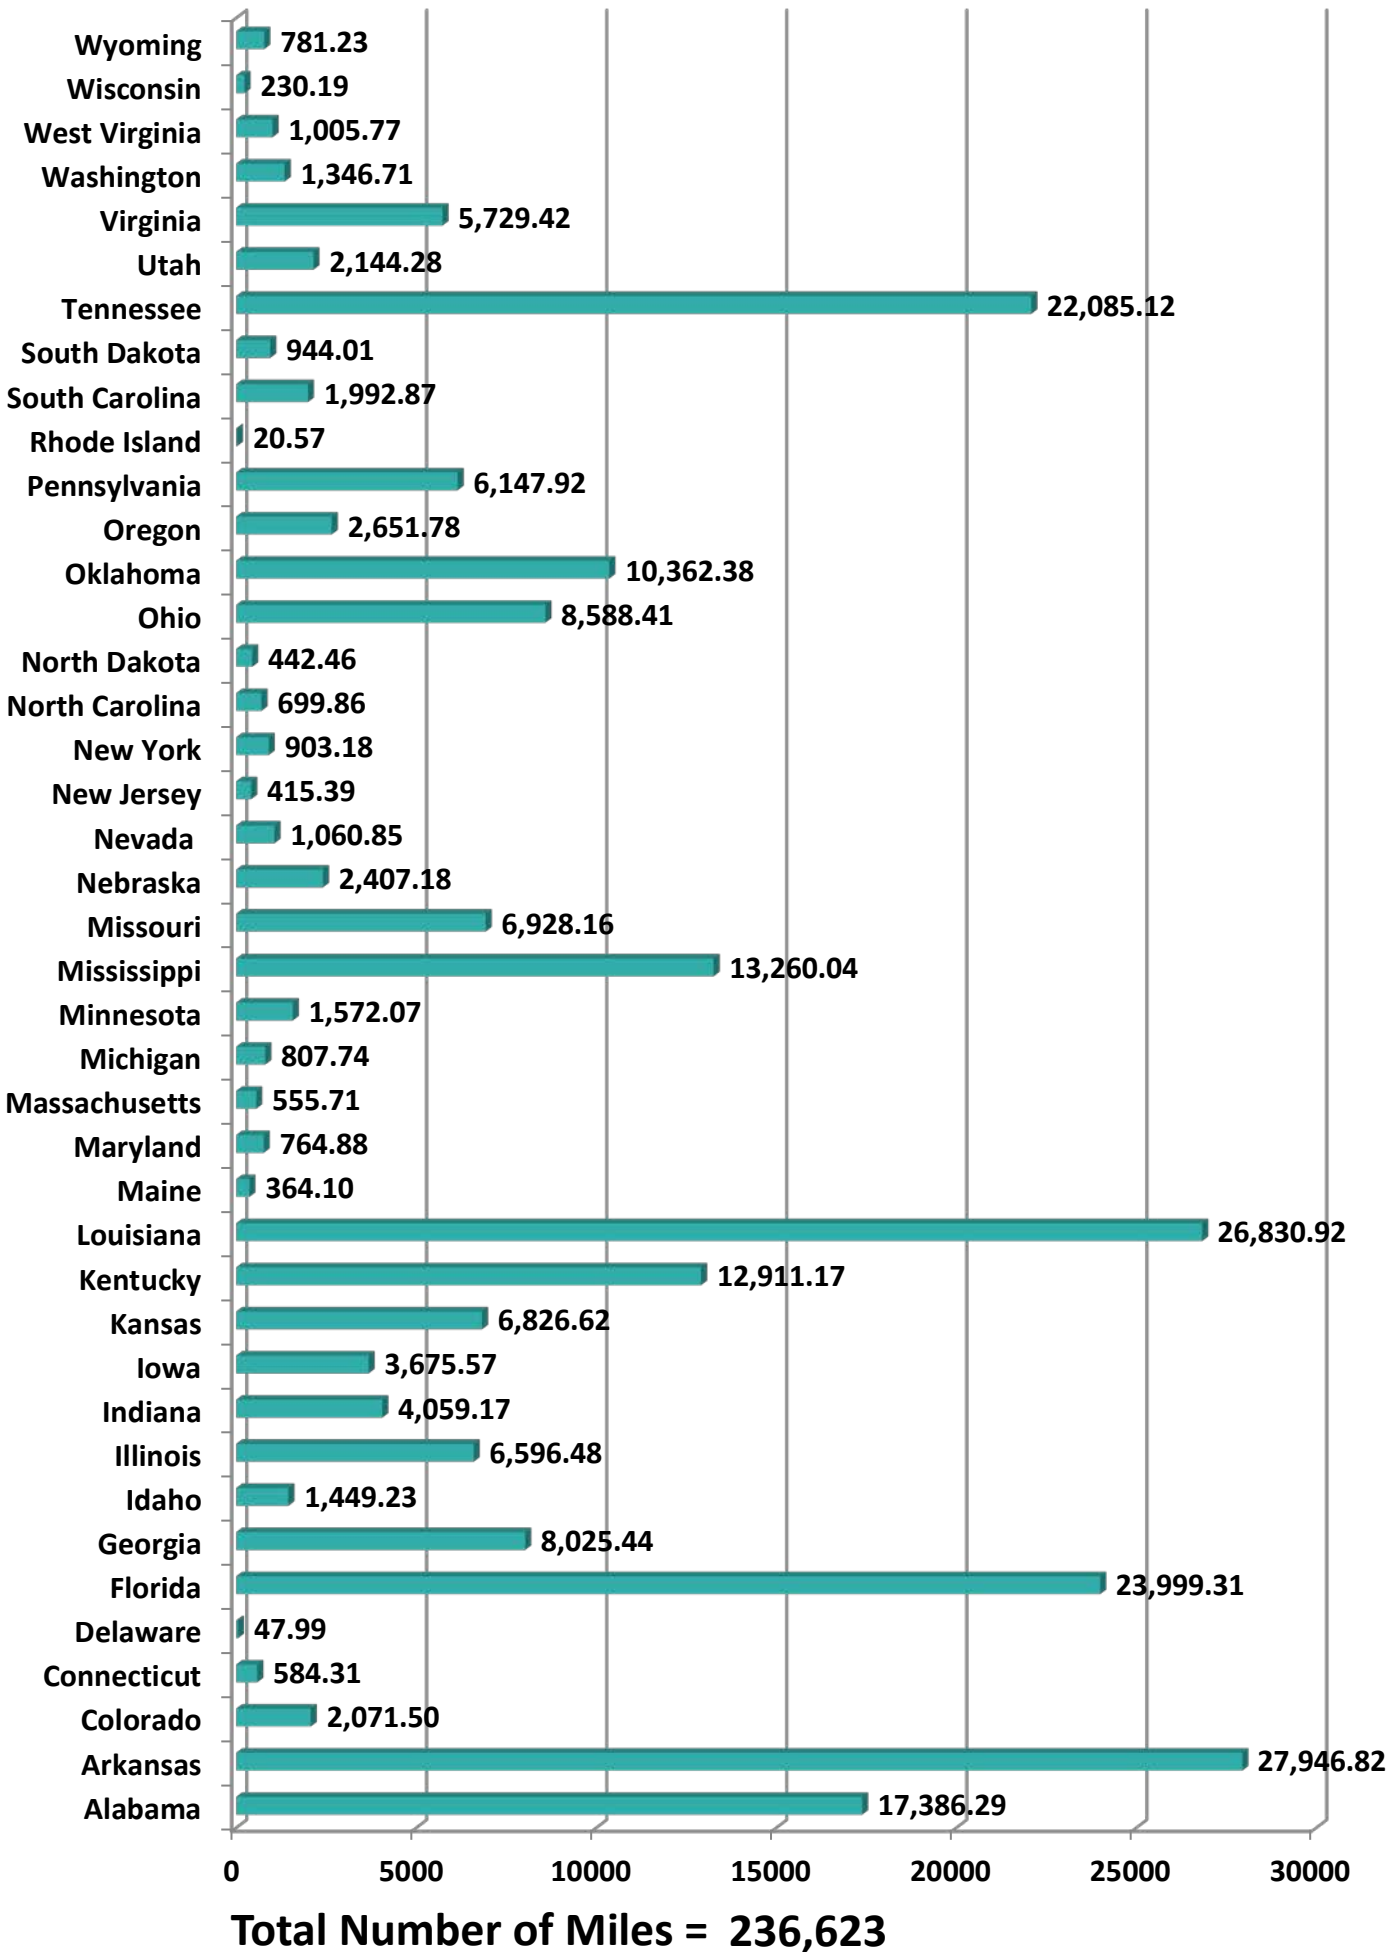

SERVICIOS DE TRANSPORTE INTERNACIONAL Y LOCAL	16688
RAM TRUCKING	5
GCC TRANSPORTE SA DE CV	5276
SERGIO TRISTAN MADONALDO DBA TRISTAN TRANSPORT	60
TRANSPORTATION AND CARGO SOLUTIONS	6
TRANSPORTES MONTEBLANCO	357
Importaciones y Distribuciones Latina America Gami SA de CV	39
Total Number of Crossings	24,424

*Aggregate Data thru August 10, 2014. Revised September 10, 2014.

Southern Border States	Number of Miles
California	416,291.27
Arizona	11,467.45
New Mexico	46,733.38
Texas	638,368.47
Total Southern Border States Miles	1,112,861

Non-Border States Miles

*Aggregate Data thru August 10, 2014

Non- Border States Miles	Number of Miles
Alabama	17,386.29
Arkansas	27,946.82
Colorado	2,071.50

Connecticut	584.31
Delaware	47.99
Florida	23,999.31
Georgia	8,025.44
Idaho	1,449.23
Illinois	6,596.48
Indiana	4,059.17
Iowa	3,675.57
Kansas	6,826.62
Kentucky	12,911.17
Louisiana	26,830.92
Maine	364.10
Maryland	764.88
Massachusetts	555.71
Michigan	807.74
Minnesota	1,572.07
Mississippi	13,260.04
Missouri	6,928.16
Nebraska	2,407.18
Nevada	1,060.85
New Jersey	415.39
New York	903.18
North Carolina	699.86
North Dakota	442.46
Ohio	8,588.41
Oklahoma	10,362.38
Oregon	2,651.78
Pennsylvania	6,147.92
Rhode Island	20.57
South Carolina	1,992.87
South Dakota	944.01
Tennessee	22,085.12
Utah	2,144.28
Virginia	5,729.42
Washington	1,346.71
West Virginia	1,005.77

Wisconsin	230.19
Wyoming	781.23
Total Non-Border States Miles	236,623

***Aggregate Data thru August 10, 2014**

Crossings Locations	
Eagle Pass, TX	33
Calexico, CA	4
Colombia	57
Laredo WTB, TX	652
Oro Grande, CA	1
Otay Mesa, CA	17900
Santa Teresa, NM	1978
Tecate, CA	496
Ysleta, TX	3303