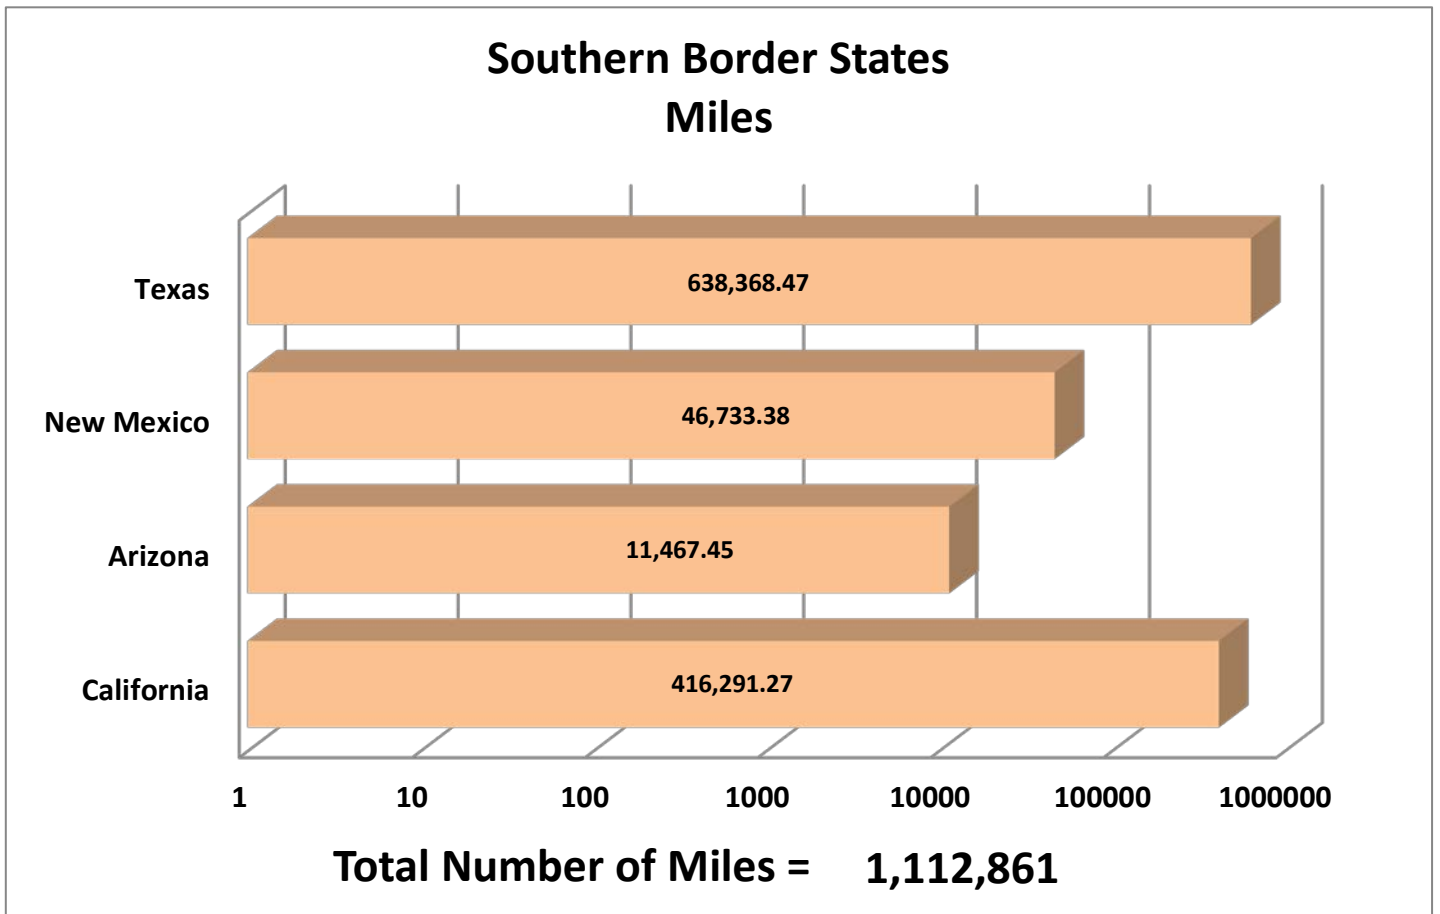

SERVICIOS DE TRANSPORTE INTERNACIONAL Y LOCAL	16688
RAM TRUCKING	5
GCC TRANSPORTE SA DE CV	5276
SERGIO TRISTAN MADONALDO DBA TRISTAN TRANSPORT	60
TRANSPORTATION AND CARGO SOLUTIONS	6
TRANSPORTES MONTEBLANCO	357
Importaciones y Distribuciones Latina America Gami SA de CV	39
Total Number of Crossings	24,424

*Aggregate Data thru August 10, 2014. Revised September 10, 2014.

Southern Border States	Number of Miles
California	416,291.27
Arizona	11,467.45
New Mexico	46,733.38
Texas	638,368.47
Total Southern Border States Miles	1,112,861

Non-Border States Miles

*Aggregate Data thru August 10, 2014

Non- Border States Miles	Number of Miles
Alabama	17,386.29
Arkansas	27,946.82
Colorado	2,071.50

Connecticut	584.31
Delaware	47.99
Florida	23,999.31
Georgia	8,025.44
Idaho	1,449.23
Illinois	6,596.48
Indiana	4,059.17
Iowa	3,675.57
Kansas	6,826.62
Kentucky	12,911.17
Louisiana	26,830.92
Maine	364.10
Maryland	764.88
Massachusetts	555.71
Michigan	807.74
Minnesota	1,572.07
Mississippi	13,260.04
Missouri	6,928.16
Nebraska	2,407.18
Nevada	1,060.85
New Jersey	415.39
New York	903.18
North Carolina	699.86
North Dakota	442.46
Ohio	8,588.41
Oklahoma	10,362.38
Oregon	2,651.78
Pennsylvania	6,147.92
Rhode Island	20.57
South Carolina	1,992.87
South Dakota	944.01
Tennessee	22,085.12
Utah	2,144.28
Virginia	5,729.42
Washington	1,346.71
West Virginia	1,005.77

Wisconsin	230.19
Wyoming	781.23
Total Non-Border States Miles	236,623

***Aggregate Data thru August 10, 2014**

Crossings Locations	
Eagle Pass, TX	33
Calexico, CA	4
Colombia	57
Laredo WTB, TX	652
Oro Grande, CA	1
Otay Mesa, CA	17900
Santa Teresa, NM	1978
Tecate, CA	496
Ysleta, TX	3303