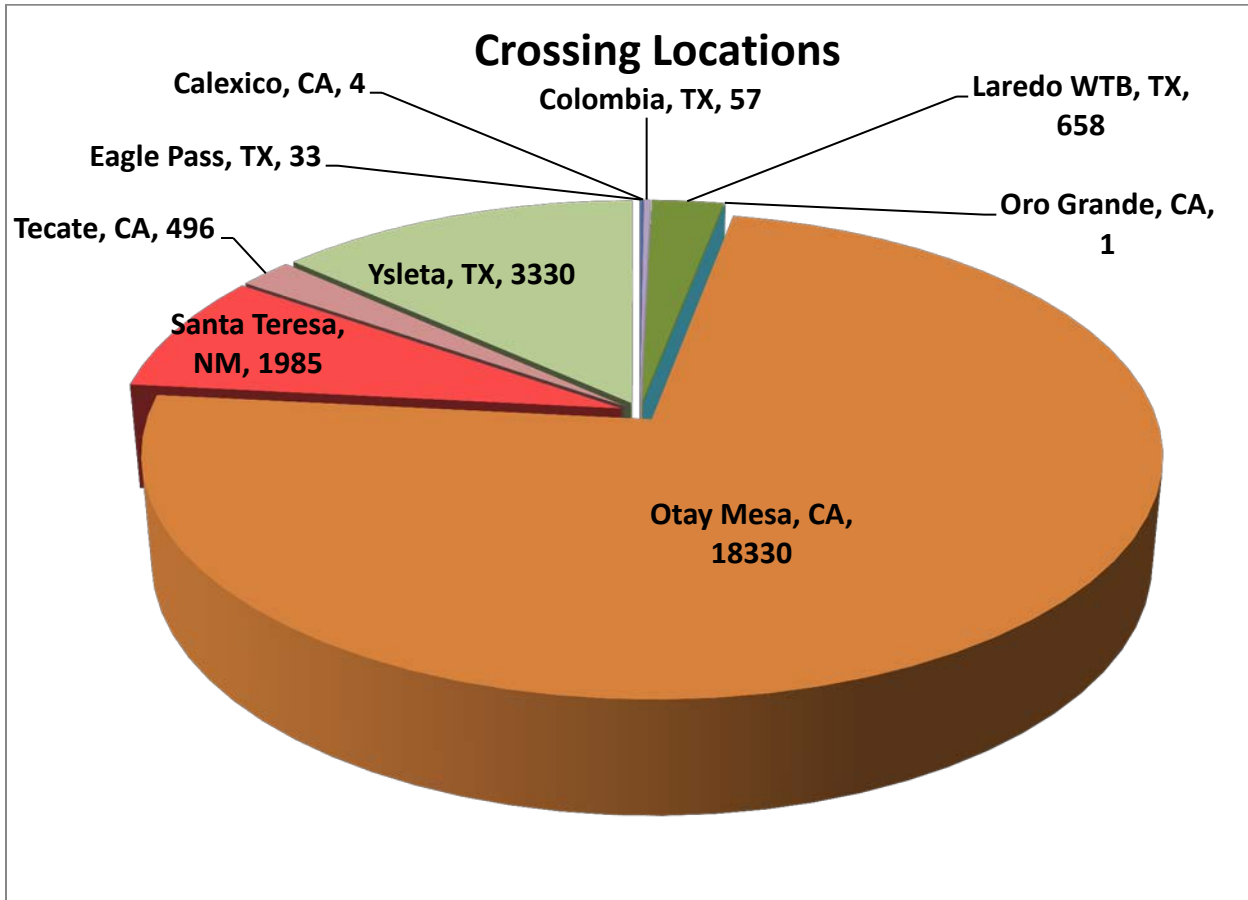

SERVICIOS DE TRANSPORTE INTERNACIONAL Y LOCAL	17110
RAM TRUCKING	5
GCC TRANSPORTE SA DE CV	5310
SERGIO TRISTAN MADONALDO DBA TRISTAN TRANSPORT	60
TRANSPORTATION AND CARGO SOLUTIONS	6
TRANSPORTES MONTEBLANCO	362
Importaciones y Distribuciones Latina America Gami SA de CV	41
<b>Total Number of Crossings</b>	<b>24,894</b>

\*Aggregate Data thru August 18, 2014

Southern Border States	Number of Miles
California	411,186.41
Arizona	11,467.45
New Mexico	47,355.51
Texas	647,064.54
<b>Total Southern Border States Miles</b>	<b>1,117,074</b>

## Non-Border States Miles

\*Aggregate Data thru August 18, 2014

Non- Border States Miles	Number of Miles
Alabama	17,722.11
Arkansas	27,946.82
Colorado	3,024.30

Connecticut	584.31
Delaware	47.99
Florida	24,392.20
Georgia	8,361.60
Idaho	1,449.23
Illinois	6,596.48
Indiana	4,059.17
Iowa	3,675.57
Kansas	7,581.41
Kentucky	12,911.17
Louisiana	27,595.64
Maine	364.10
Maryland	764.88
Massachusetts	555.71
Michigan	807.74
Minnesota	1,572.07
Mississippi	13,582.29
Missouri	6,928.16
Nebraska	2,784.24
Nevada	1,060.85
New Jersey	415.39
New York	903.18
North Carolina	699.86
North Dakota	442.46
Ohio	8,588.41
Oklahoma	10,936.22
Oregon	2,651.78
Pennsylvania	6,147.92
Rhode Island	20.57
South Carolina	2,306.99
South Dakota	944.01
Tennessee	22,085.12
Utah	2,144.28
Virginia	5,729.42
Washington	1,346.71
West Virginia	1,005.77

Wisconsin	230.19
Wyoming	781.23
<b>Total Non-Border States Miles</b>	<b>241,748</b>

**\*Aggregate Data thru August 18, 2014**

Crossings Locations	
Eagle Pass, TX	33
Calexico, CA	4
Colombia	57
Laredo WTB, TX	658
Oro Grande, CA	1
Otay Mesa, CA	18330
Santa Teresa, NM	1985
Tecate, CA	496
Ysleta, TX	3330