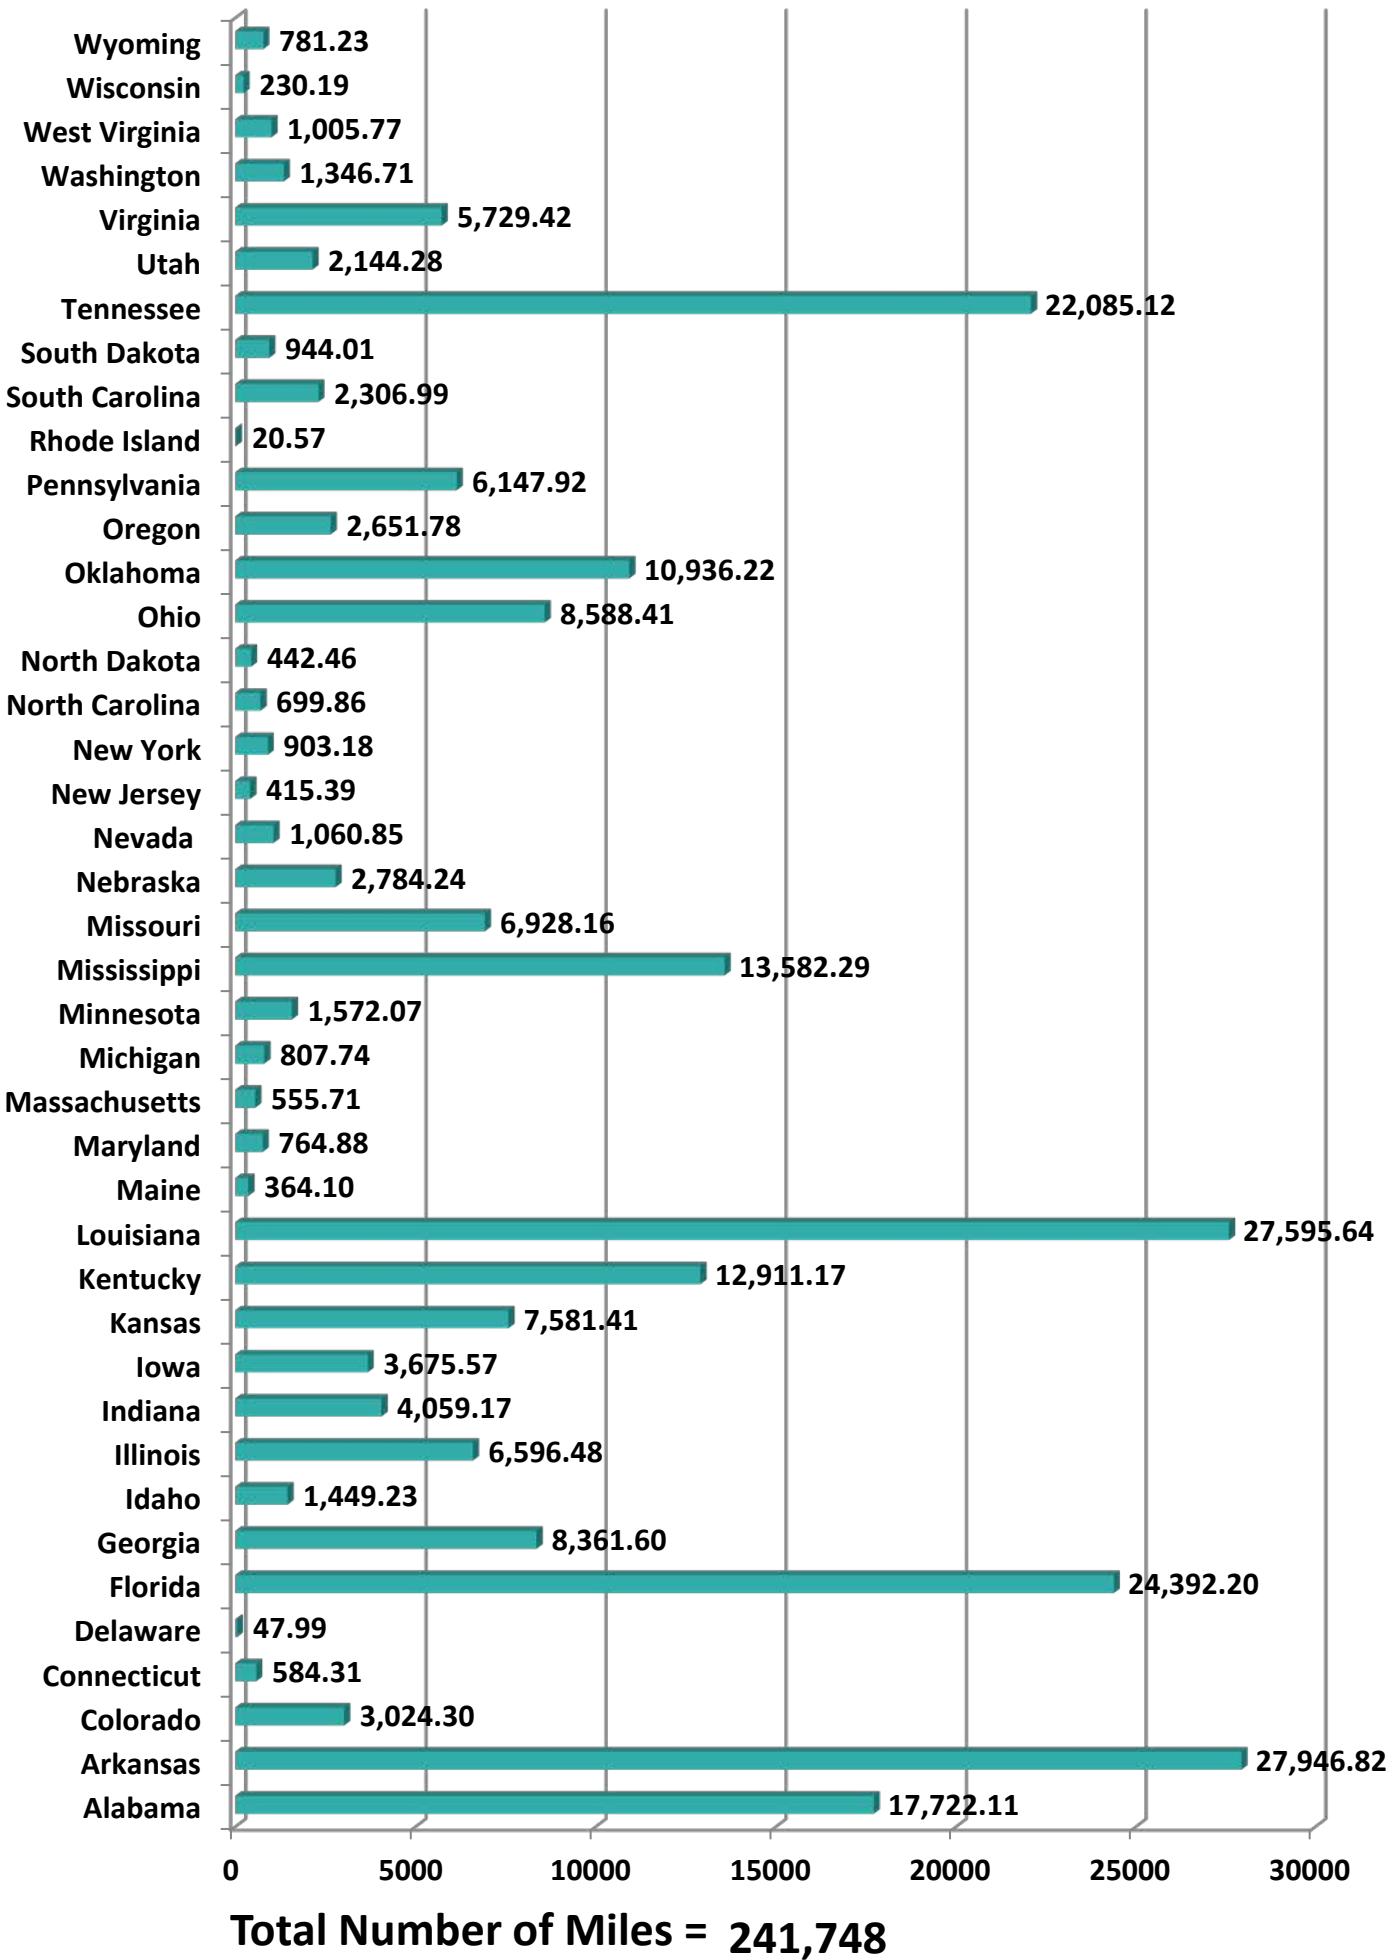

SERVICIOS DE TRANSPORTE INTERNACIONAL Y LOCAL	17110
RAM TRUCKING	5
GCC TRANSPORTE SA DE CV	5310
SERGIO TRISTAN MADONALDO DBA TRISTAN TRANSPORT	60
TRANSPORTATION AND CARGO SOLUTIONS	6
TRANSPORTES MONTEBLANCO	362
Importaciones y Distribuciones Latina America Gami SA de CV	41
<b>Total Number of Crossings</b>	<b>24,894</b>

\*Aggregate Data thru August 18, 2014

Southern Border States	Number of Miles
California	411,186.41
Arizona	11,467.45
New Mexico	47,355.51
Texas	647,064.54
<b>Total Southern Border States Miles</b>	<b>1,117,074</b>

## Non-Border States Miles

\*Aggregate Data thru August 18, 2014

Non- Border States Miles	Number of Miles
Alabama	17,722.11
Arkansas	27,946.82
Colorado	3,024.30

Connecticut	584.31
Delaware	47.99
Florida	24,392.20
Georgia	8,361.60
Idaho	1,449.23
Illinois	6,596.48
Indiana	4,059.17
Iowa	3,675.57
Kansas	7,581.41
Kentucky	12,911.17
Louisiana	27,595.64
Maine	364.10
Maryland	764.88
Massachusetts	555.71
Michigan	807.74
Minnesota	1,572.07
Mississippi	13,582.29
Missouri	6,928.16
Nebraska	2,784.24
Nevada	1,060.85
New Jersey	415.39
New York	903.18
North Carolina	699.86
North Dakota	442.46
Ohio	8,588.41
Oklahoma	10,936.22
Oregon	2,651.78
Pennsylvania	6,147.92
Rhode Island	20.57
South Carolina	2,306.99
South Dakota	944.01
Tennessee	22,085.12
Utah	2,144.28
Virginia	5,729.42
Washington	1,346.71
West Virginia	1,005.77

Wisconsin	230.19
Wyoming	781.23
<b>Total Non-Border States Miles</b>	<b>241,748</b>

**\*Aggregate Data thru August 18, 2014**

Crossings Locations	
Eagle Pass, TX	33
Calexico, CA	4
Colombia	57
Laredo WTB, TX	658
Oro Grande, CA	1
Otay Mesa, CA	18330
Santa Teresa, NM	1985
Tecate, CA	496
Ysleta, TX	3330