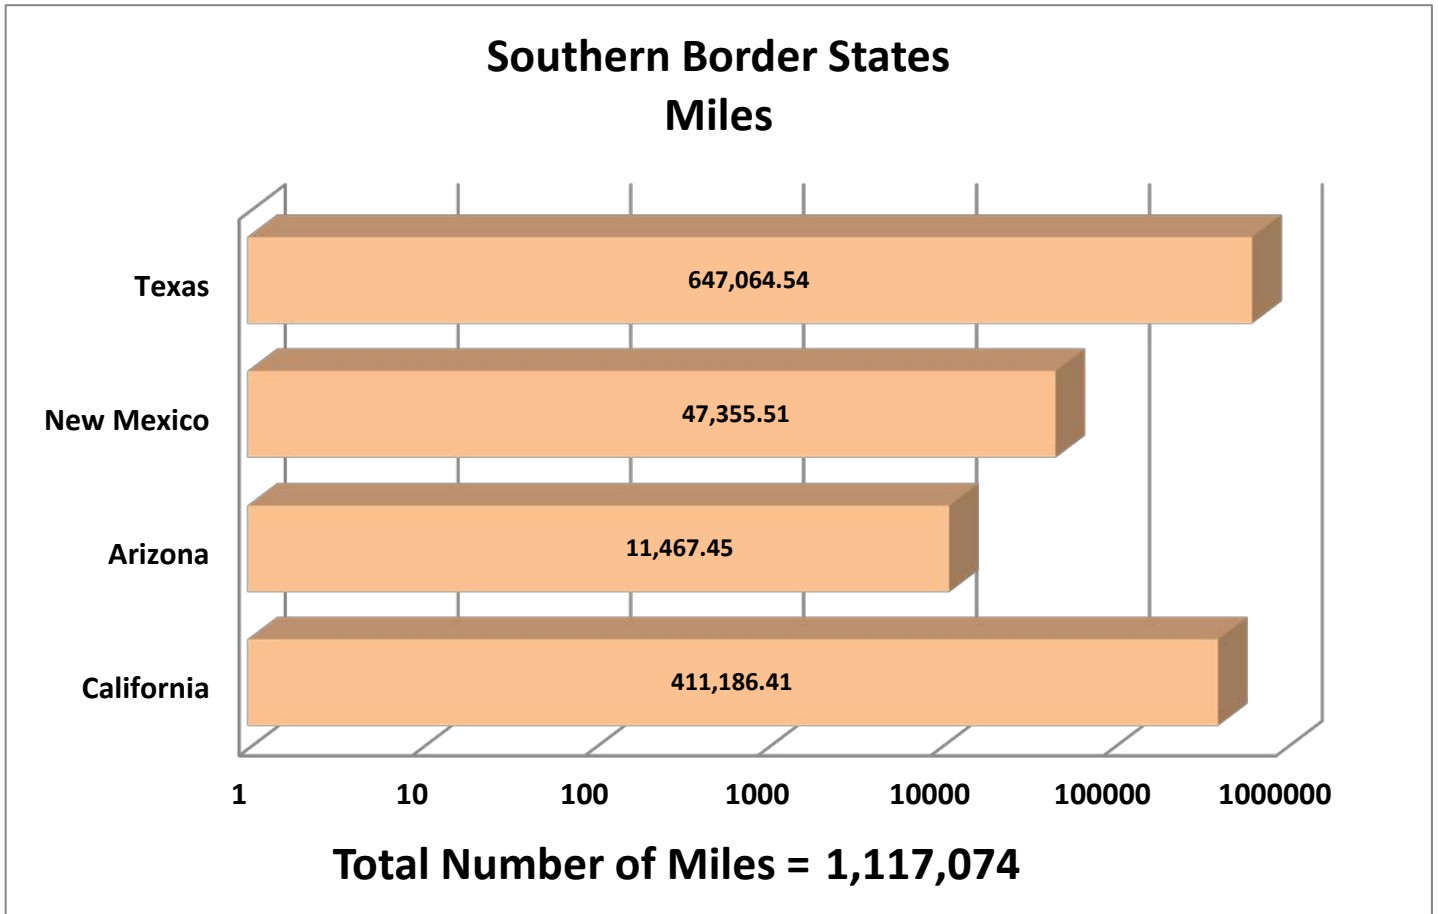

SERVICIOS DE TRANSPORTE INTERNACIONAL Y LOCAL	17110
RAM TRUCKING	5
GCC TRANSPORTE SA DE CV	5310
SERGIO TRISTAN MADONALDO DBA TRISTAN TRANSPORT	60
TRANSPORTATION AND CARGO SOLUTIONS	6
TRANSPORTES MONTEBLANCO	362
Importaciones y Distribuciones Latina America Gami SA de CV	41
<b>Total Number of Crossings</b>	<b>24,894</b>

\*Aggregate Data thru August 18, 2014

Southern Border States	Number of Miles
California	411,186.41
Arizona	11,467.45
New Mexico	47,355.51
Texas	647,064.54
<b>Total Southern Border States Miles</b>	<b>1,117,074</b>

## Non-Border States Miles

\*Aggregate Data thru August 18, 2014

Non- Border States Miles	Number of Miles
Alabama	17,722.11
Arkansas	27,946.82
Colorado	3,024.30

Connecticut	584.31
Delaware	47.99
Florida	24,392.20
Georgia	8,361.60
Idaho	1,449.23
Illinois	6,596.48
Indiana	4,059.17
Iowa	3,675.57
Kansas	7,581.41
Kentucky	12,911.17
Louisiana	27,595.64
Maine	364.10
Maryland	764.88
Massachusetts	555.71
Michigan	807.74
Minnesota	1,572.07
Mississippi	13,582.29
Missouri	6,928.16
Nebraska	2,784.24
Nevada	1,060.85
New Jersey	415.39
New York	903.18
North Carolina	699.86
North Dakota	442.46
Ohio	8,588.41
Oklahoma	10,936.22
Oregon	2,651.78
Pennsylvania	6,147.92
Rhode Island	20.57
South Carolina	2,306.99
South Dakota	944.01
Tennessee	22,085.12
Utah	2,144.28
Virginia	5,729.42
Washington	1,346.71
West Virginia	1,005.77

Wisconsin	230.19
Wyoming	781.23
<b>Total Non-Border States Miles</b>	<b>241,748</b>

**\*Aggregate Data thru August 18, 2014**

Crossings Locations	
Eagle Pass, TX	33
Calexico, CA	4
Colombia	57
Laredo WTB, TX	658
Oro Grande, CA	1
Otay Mesa, CA	18330
Santa Teresa, NM	1985
Tecate, CA	496
Ysleta, TX	3330