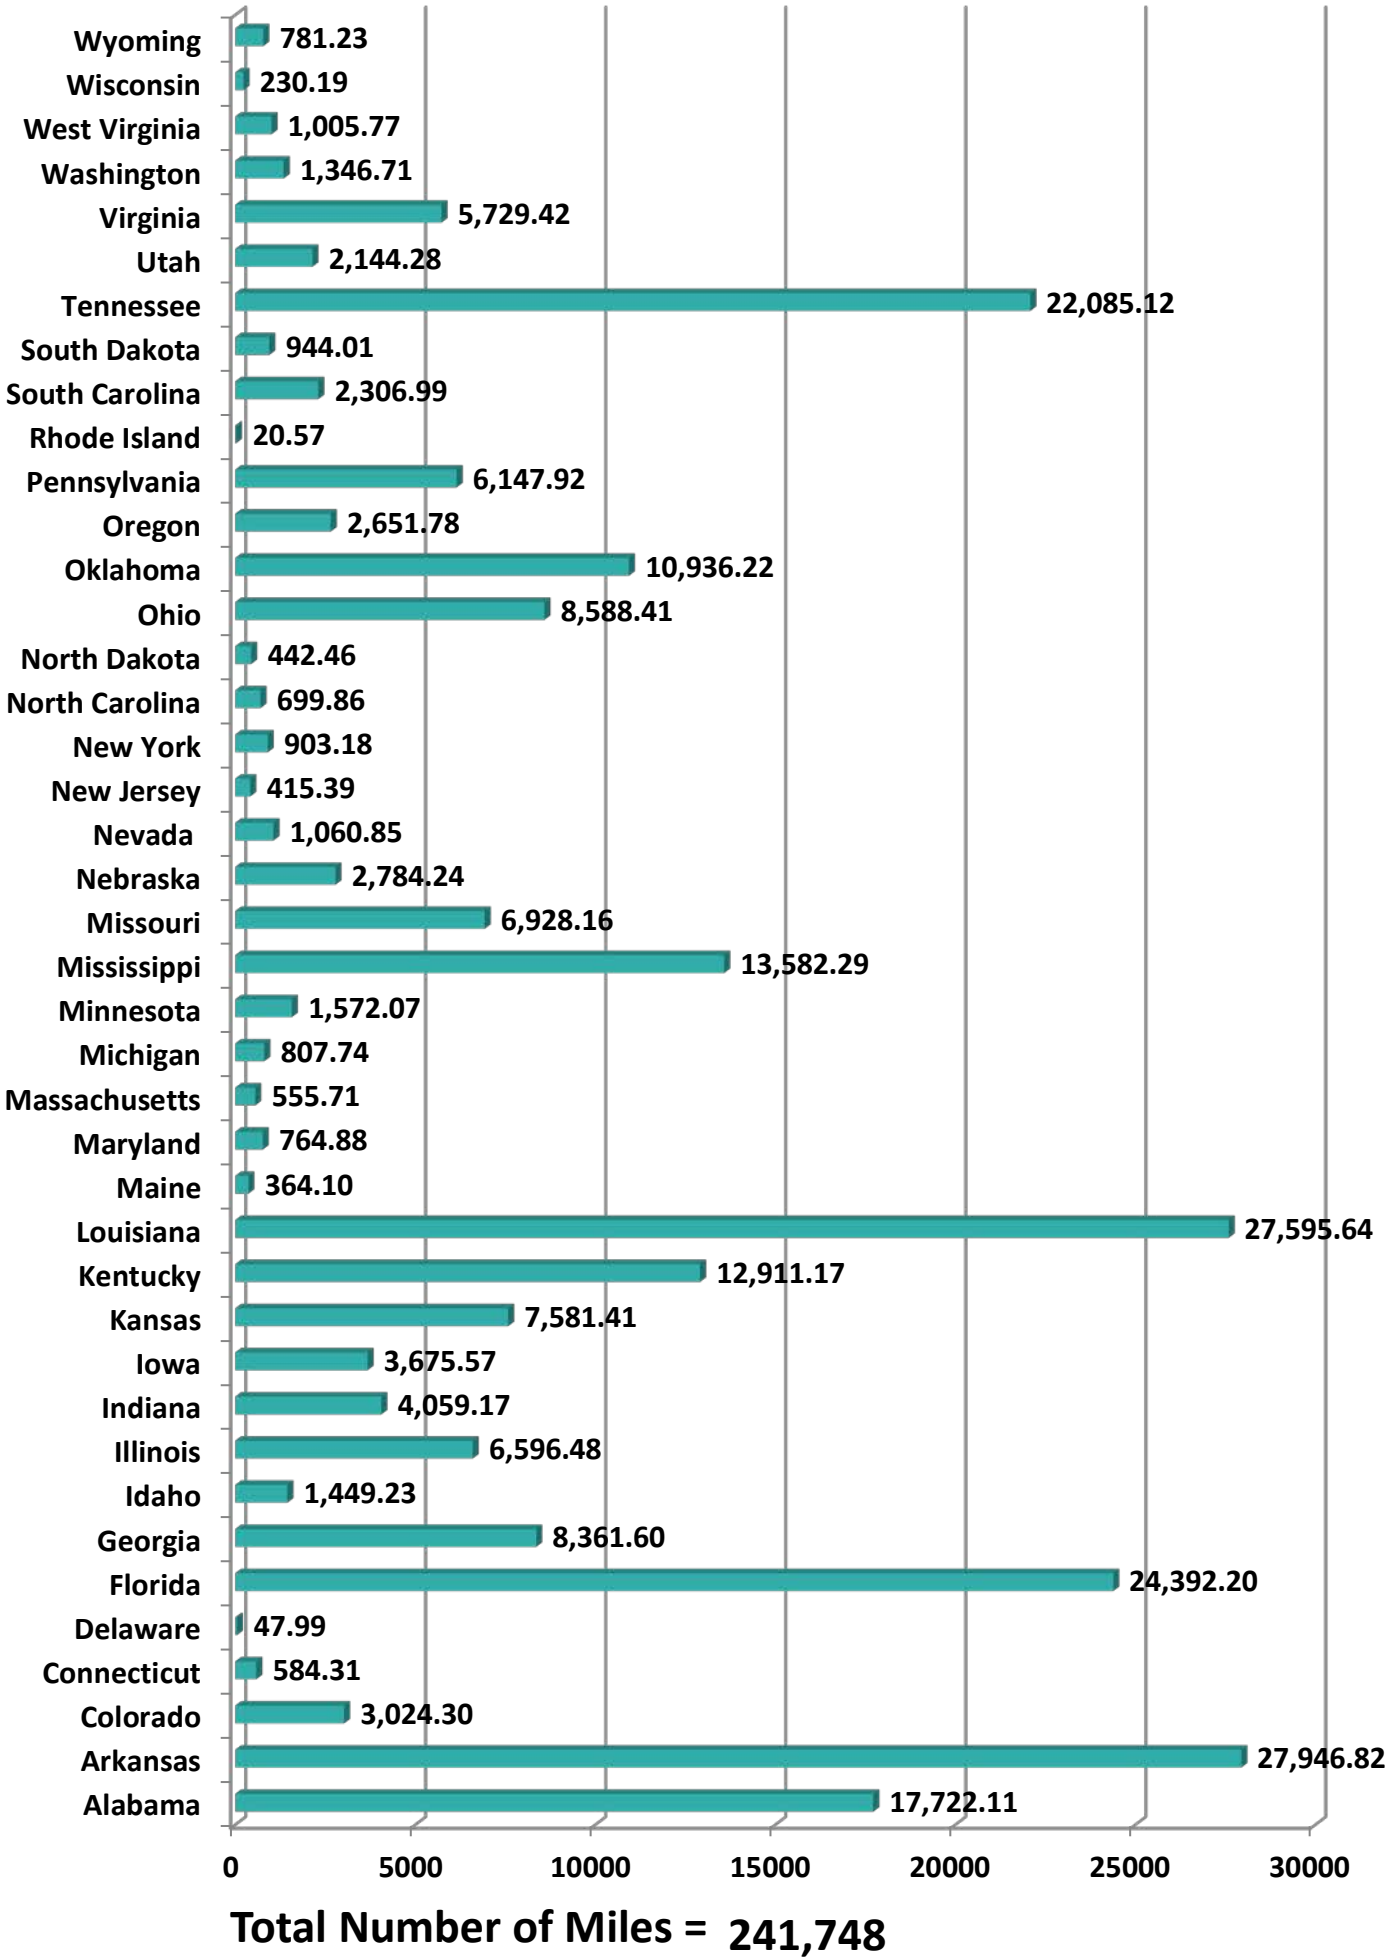

SERVICIOS DE TRANSPORTE INTERNACIONAL Y LOCAL	17110
RAM TRUCKING	5
GCC TRANSPORTE SA DE CV	5310
SERGIO TRISTAN MADONALDO DBA TRISTAN TRANSPORT	60
TRANSPORTATION AND CARGO SOLUTIONS	6
TRANSPORTES MONTEBLANCO	362
Importaciones y Distribuciones Latina America Gami SA de CV	41
Total Number of Crossings	24,894

Southern Border States Miles

*Aggregate Data thru August 18, 2014. Revised September 10, 2014.

Southern Border States	Number of Miles
California	422,030.91
Arizona	11,467.45
New Mexico	47,355.51
Texas	647,064.54
Total Southern Border States Miles	1,127,918

Non-Border States Miles

*Aggregate Data thru August 18, 2014

Non- Border States Miles	Number of Miles
Alabama	17,722.11
Arkansas	27,946.82
Colorado	3,024.30

Connecticut	584.31
Delaware	47.99
Florida	24,392.20
Georgia	8,361.60
Idaho	1,449.23
Illinois	6,596.48
Indiana	4,059.17
Iowa	3,675.57
Kansas	7,581.41
Kentucky	12,911.17
Louisiana	27,595.64
Maine	364.10
Maryland	764.88
Massachusetts	555.71
Michigan	807.74
Minnesota	1,572.07
Mississippi	13,582.29
Missouri	6,928.16
Nebraska	2,784.24
Nevada	1,060.85
New Jersey	415.39
New York	903.18
North Carolina	699.86
North Dakota	442.46
Ohio	8,588.41
Oklahoma	10,936.22
Oregon	2,651.78
Pennsylvania	6,147.92
Rhode Island	20.57
South Carolina	2,306.99
South Dakota	944.01
Tennessee	22,085.12
Utah	2,144.28
Virginia	5,729.42
Washington	1,346.71
West Virginia	1,005.77

Wisconsin	230.19
Wyoming	781.23
Total Non-Border States Miles	241,748

*Aggregate Data thru August 18, 2014

Crossings Locations	
Eagle Pass, TX	33
Calexico, CA	4
Colombia	57
Laredo WTB, TX	658
Oro Grande, CA	1
Otay Mesa, CA	18330
Santa Teresa, NM	1985
Tecate, CA	496
Ysleta, TX	3330