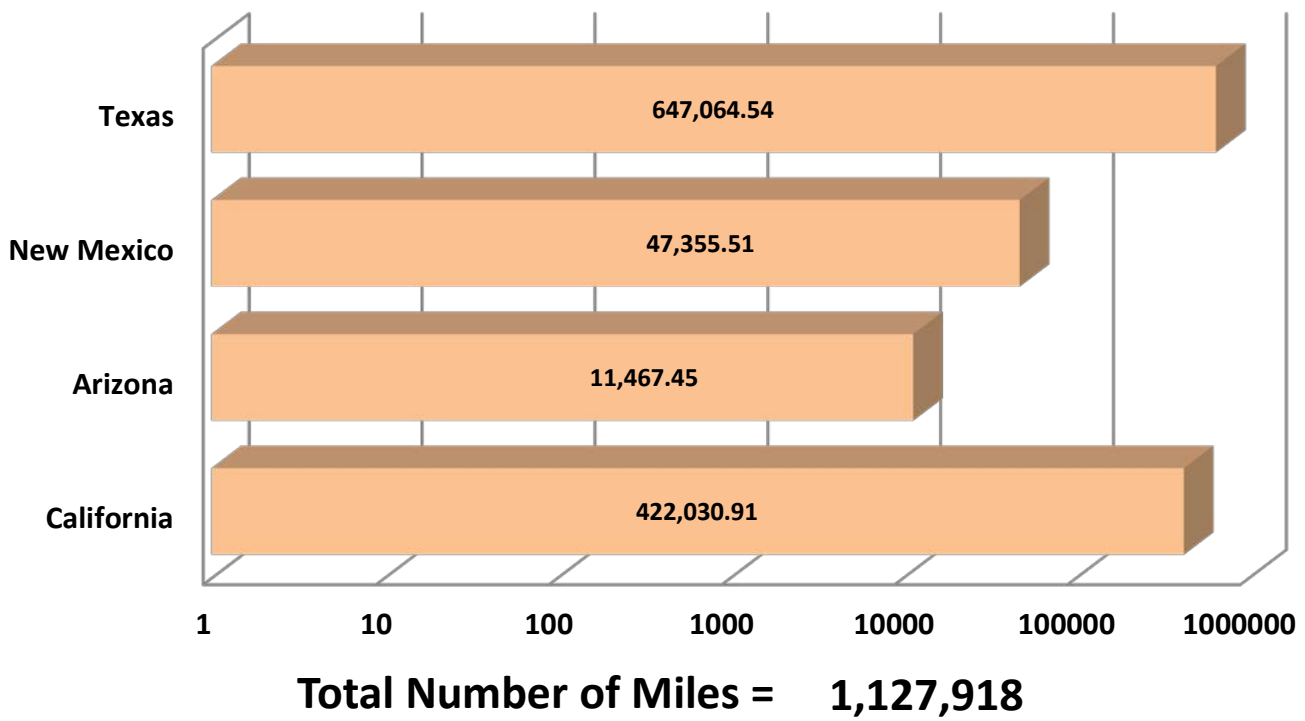

Transportes Monteblanco	327
Importaciones y Distribuciones Latina America Gami SA de CV	42
Total Number of Inspections	5,312

***Aggregate Data thru August 18, 2014**

Carrier Name	Number of Crossings
TRANSPORTES OLYMPIC	321
MOISES ALVAREZ PEREZ	8
BAJA EXPRESS TRANSPORTES SA DE CV	250
TRANSPORTES DEL VALLE DE GUADALUPE SA DE CV	497
SERVICIOS REFRIGERADOS INTERNACIONALES SA DE CV	152
HIGIENICOS Y DESECHABLES DEL BAJIO SA DE CV	9
JOSE GUADALUPE MORALES GUEVARA DBA FLETES MORALES	198
GRUPO BEHR	565

Southern Border States Miles

*Aggregate Data thru August 18, 2014. Revised September 10, 2014.

Southern Border States	Number of Miles
California	422,030.91
Arizona	11,467.45
New Mexico	47,355.51
Texas	647,064.54
Total Southern Border States Miles	1,127,918

Non-Border States Miles

*Aggregate Data thru August 18, 2014

Non- Border States Miles	Number of Miles
Alabama	17,722.11
Arkansas	27,946.82
Colorado	3,024.30

Connecticut	584.31
Delaware	47.99
Florida	24,392.20
Georgia	8,361.60
Idaho	1,449.23
Illinois	6,596.48
Indiana	4,059.17
Iowa	3,675.57
Kansas	7,581.41
Kentucky	12,911.17
Louisiana	27,595.64
Maine	364.10
Maryland	764.88
Massachusetts	555.71
Michigan	807.74
Minnesota	1,572.07
Mississippi	13,582.29
Missouri	6,928.16
Nebraska	2,784.24
Nevada	1,060.85
New Jersey	415.39
New York	903.18
North Carolina	699.86
North Dakota	442.46
Ohio	8,588.41
Oklahoma	10,936.22
Oregon	2,651.78
Pennsylvania	6,147.92
Rhode Island	20.57
South Carolina	2,306.99
South Dakota	944.01
Tennessee	22,085.12
Utah	2,144.28
Virginia	5,729.42
Washington	1,346.71
West Virginia	1,005.77

Wisconsin	230.19
Wyoming	781.23
Total Non-Border States Miles	241,748

*Aggregate Data thru August 18, 2014

Crossings Locations	
Eagle Pass, TX	33
Calexico, CA	4
Colombia	57
Laredo WTB, TX	658
Oro Grande, CA	1
Otay Mesa, CA	18330
Santa Teresa, NM	1985
Tecate, CA	496
Ysleta, TX	3330