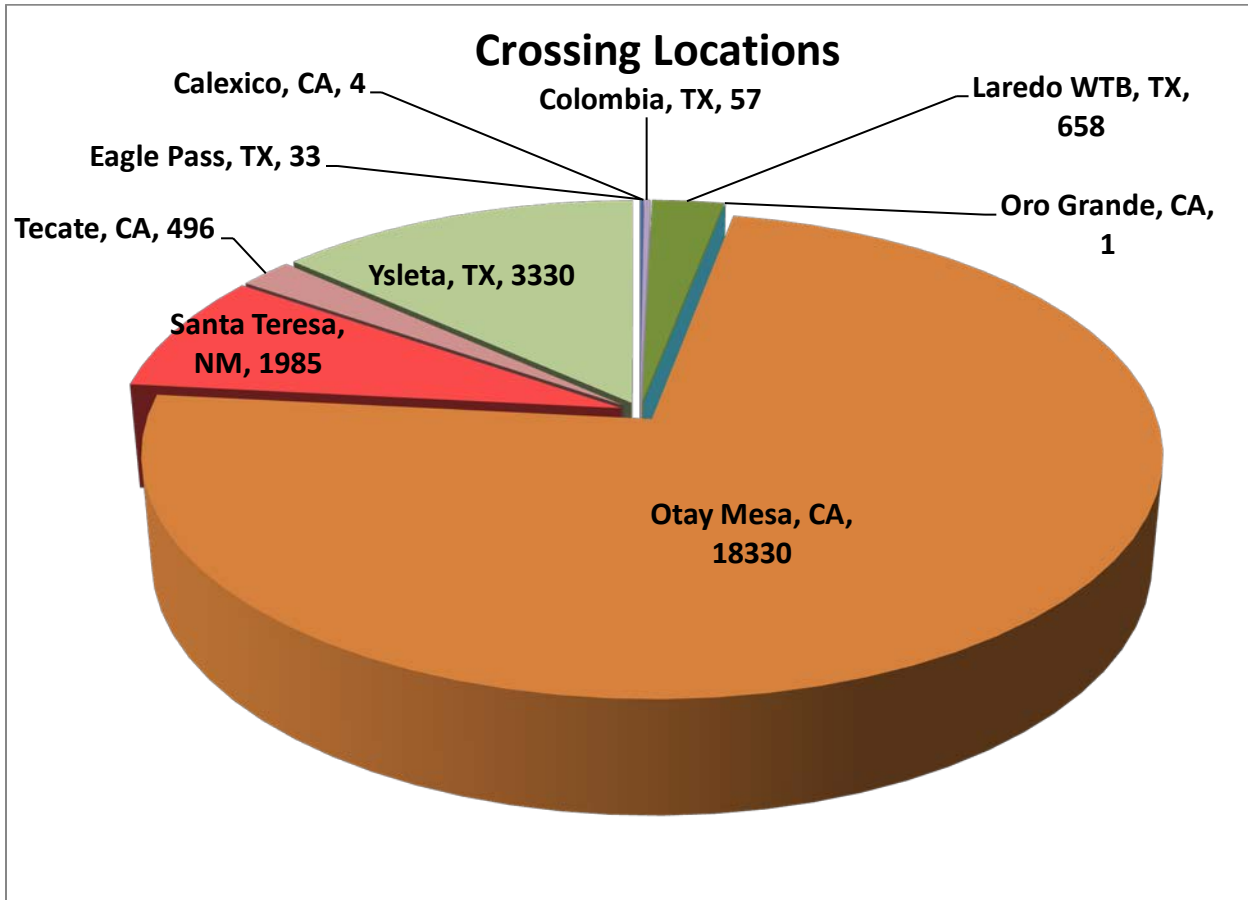

SERVICIOS DE TRANSPORTE INTERNACIONAL Y LOCAL	17110
RAM TRUCKING	5
GCC TRANSPORTE SA DE CV	5310
SERGIO TRISTAN MADONALDO DBA TRISTAN TRANSPORT	60
TRANSPORTATION AND CARGO SOLUTIONS	6
TRANSPORTES MONTEBLANCO	362
Importaciones y Distribuciones Latina America Gami SA de CV	41
Total Number of Crossings	24,894

Southern Border States Miles

*Aggregate Data thru August 18, 2014. Revised September 10, 2014.

Southern Border States	Number of Miles
California	422,030.91
Arizona	11,467.45
New Mexico	47,355.51
Texas	647,064.54
Total Southern Border States Miles	1,127,918

Non-Border States Miles

*Aggregate Data thru August 18, 2014

Non- Border States Miles	Number of Miles
Alabama	17,722.11
Arkansas	27,946.82
Colorado	3,024.30

Connecticut	584.31
Delaware	47.99
Florida	24,392.20
Georgia	8,361.60
Idaho	1,449.23
Illinois	6,596.48
Indiana	4,059.17
Iowa	3,675.57
Kansas	7,581.41
Kentucky	12,911.17
Louisiana	27,595.64
Maine	364.10
Maryland	764.88
Massachusetts	555.71
Michigan	807.74
Minnesota	1,572.07
Mississippi	13,582.29
Missouri	6,928.16
Nebraska	2,784.24
Nevada	1,060.85
New Jersey	415.39
New York	903.18
North Carolina	699.86
North Dakota	442.46
Ohio	8,588.41
Oklahoma	10,936.22
Oregon	2,651.78
Pennsylvania	6,147.92
Rhode Island	20.57
South Carolina	2,306.99
South Dakota	944.01
Tennessee	22,085.12
Utah	2,144.28
Virginia	5,729.42
Washington	1,346.71
West Virginia	1,005.77

Wisconsin	230.19
Wyoming	781.23
Total Non-Border States Miles	241,748

*Aggregate Data thru August 18, 2014

Crossings Locations	
Eagle Pass, TX	33
Calexico, CA	4
Colombia	57
Laredo WTB, TX	658
Oro Grande, CA	1
Otay Mesa, CA	18330
Santa Teresa, NM	1985
Tecate, CA	496
Ysleta, TX	3330