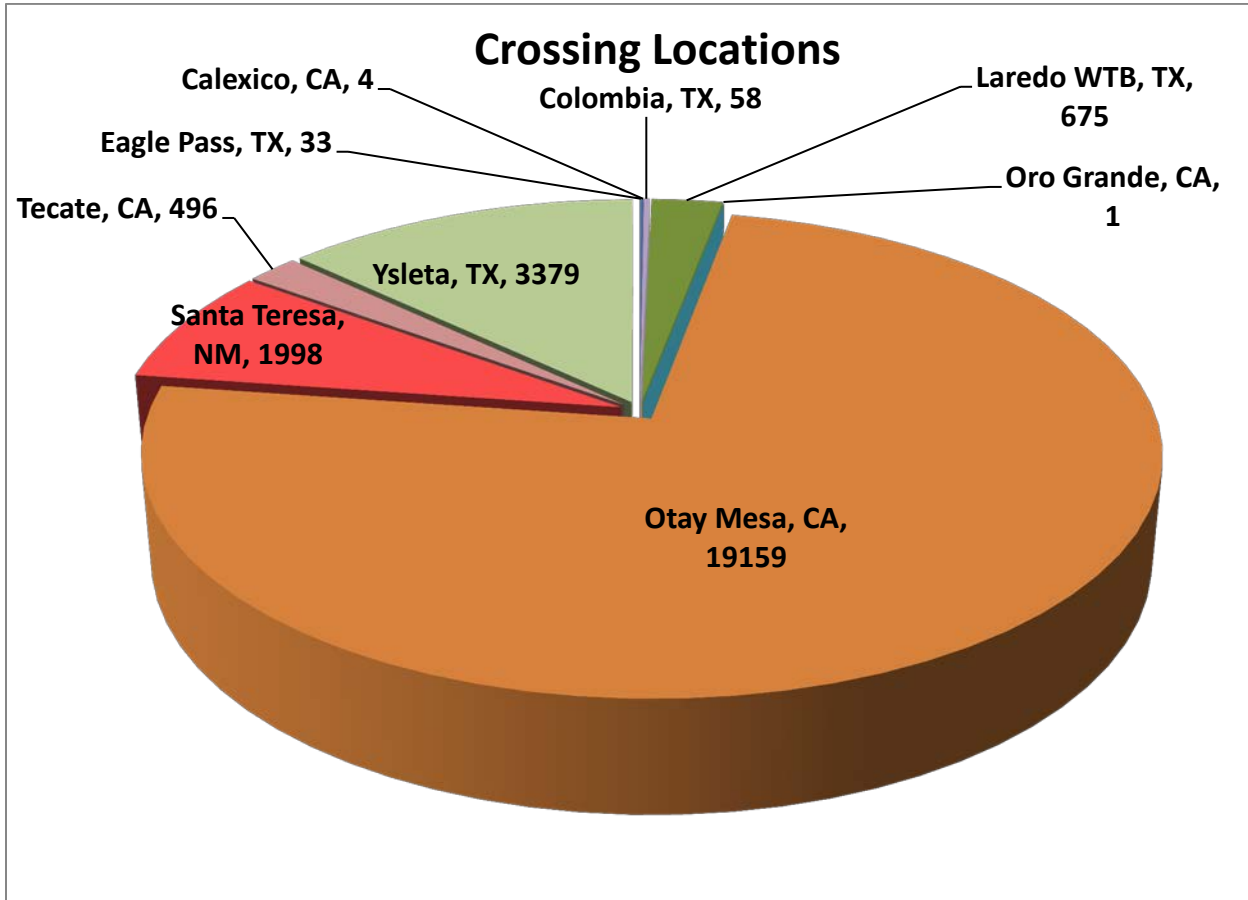

SERVICIOS DE TRANSPORTE INTERNACIONAL Y LOCAL	17926
RAM TRUCKING	5
GCC TRANSPORTE SA DE CV	5372
SERGIO TRISTAN MADONALDO DBA TRISTAN TRANSPORT	60
TRANSPORTATION AND CARGO SOLUTIONS	6
TRANSPORTES MONTEBLANCO	372
Importaciones y Distribuciones Latina America Gami SA de CV	45
Total Number of Crossings	25,803

*Aggregate Data thru August 31, 2014.

Southern Border States	Number of Miles
California	432,703.86
Arizona	13,512.32
New Mexico	51,157.85
Texas	664,142.62
Total Southern Border States Miles	1,161,517

Non-Border States Miles

*Aggregate Data thru August 31, 2014

Non- Border States Miles	Number of Miles
Alabama	17,722.11
Arkansas	27,946.82

Colorado	3,094.01
Connecticut	584.31
Delaware	47.99
Florida	24,392.20
Georgia	8,361.60
Idaho	1,449.23
Illinois	6,596.48
Indiana	4,059.17
Iowa	3,675.57
Kansas	7,581.41
Kentucky	12,911.17
Louisiana	27,595.64
Maine	364.10
Maryland	764.88
Massachusetts	555.71
Michigan	807.74
Minnesota	1,572.07
Mississippi	13,582.29
Missouri	6,928.16
Nebraska	2,784.24
Nevada	1,470.93
New Jersey	415.39
New York	903.18
North Carolina	699.86
North Dakota	442.46
Ohio	8,588.41
Oklahoma	10,936.22
Oregon	2,651.78
Pennsylvania	6,147.92
Rhode Island	20.57
South Carolina	2,306.99
South Dakota	944.01
Tennessee	22,085.12
Utah	2,577.86
Virginia	5,729.42
Washington	1,346.71

West Virginia	1,005.77
Wisconsin	230.19
Wyoming	781.23
Total Non-Border States Miles	242,661

*Aggregate Data thru August 31, 2014

Crossings Locations	
Eagle Pass, TX	33
Calexico, CA	4
Colombia	58
Laredo WTB, TX	675
Oro Grande, CA	1
Otay Mesa, CA	19159
Santa Teresa, NM	1998
Tecate, CA	496
Ysleta, TX	3379