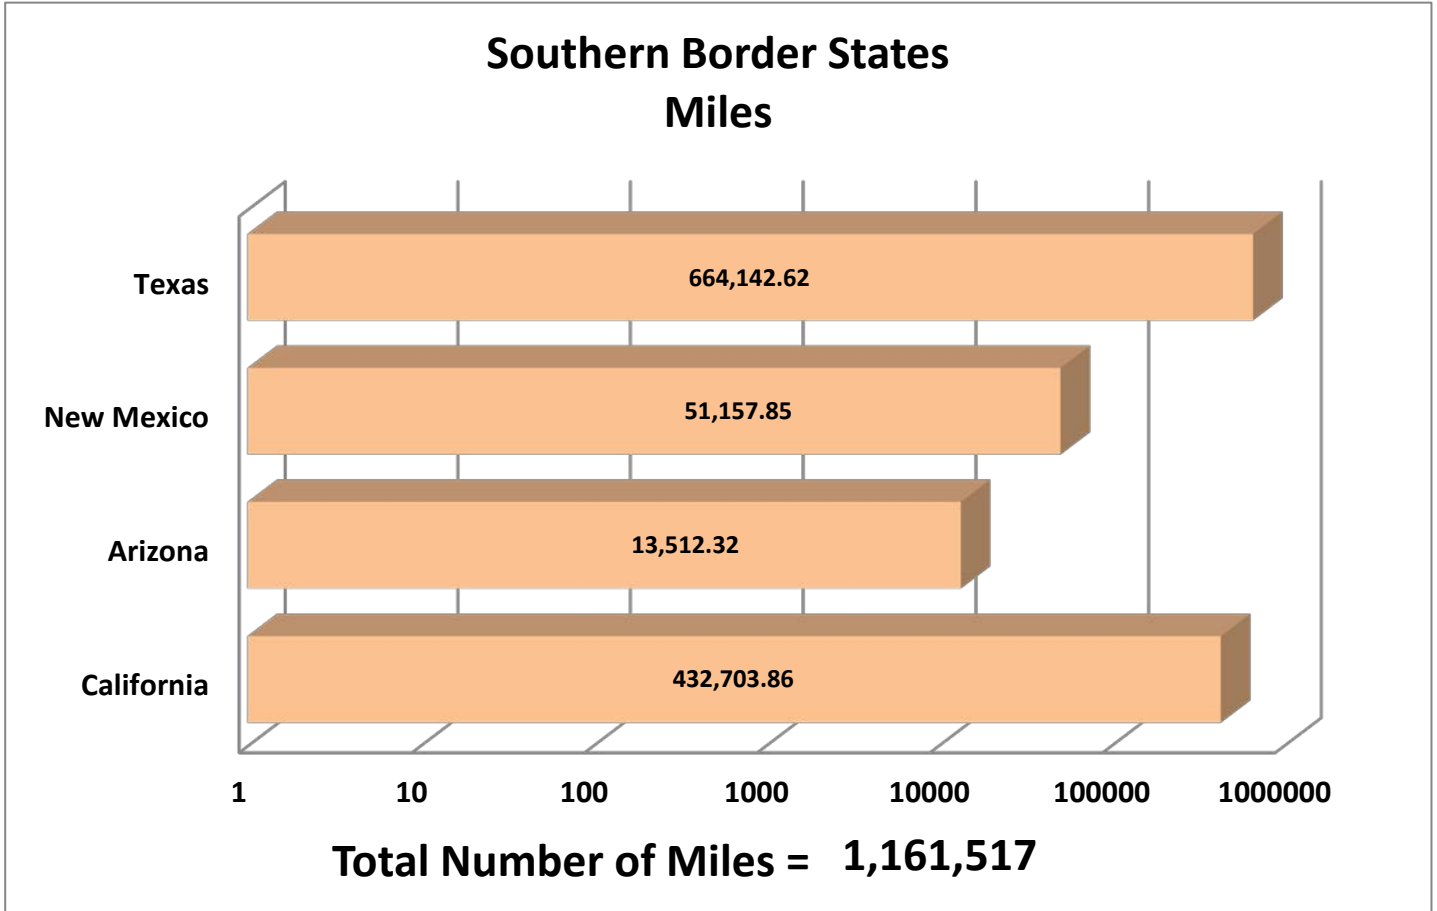

SERVICIOS DE TRANSPORTE INTERNACIONAL Y LOCAL	17926
RAM TRUCKING	5
GCC TRANSPORTE SA DE CV	5372
SERGIO TRISTAN MADONALDO DBA TRISTAN TRANSPORT	60
TRANSPORTATION AND CARGO SOLUTIONS	6
TRANSPORTES MONTEBLANCO	372
Importaciones y Distribuciones Latina America Gami SA de CV	45
Total Number of Crossings	25,803

*Aggregate Data thru August 31, 2014.

Southern Border States	Number of Miles
California	432,703.86
Arizona	13,512.32
New Mexico	51,157.85
Texas	664,142.62
Total Southern Border States Miles	1,161,517

Non-Border States Miles

*Aggregate Data thru August 31, 2014

Non- Border States Miles	Number of Miles
Alabama	17,722.11
Arkansas	27,946.82

Colorado	3,094.01
Connecticut	584.31
Delaware	47.99
Florida	24,392.20
Georgia	8,361.60
Idaho	1,449.23
Illinois	6,596.48
Indiana	4,059.17
Iowa	3,675.57
Kansas	7,581.41
Kentucky	12,911.17
Louisiana	27,595.64
Maine	364.10
Maryland	764.88
Massachusetts	555.71
Michigan	807.74
Minnesota	1,572.07
Mississippi	13,582.29
Missouri	6,928.16
Nebraska	2,784.24
Nevada	1,470.93
New Jersey	415.39
New York	903.18
North Carolina	699.86
North Dakota	442.46
Ohio	8,588.41
Oklahoma	10,936.22
Oregon	2,651.78
Pennsylvania	6,147.92
Rhode Island	20.57
South Carolina	2,306.99
South Dakota	944.01
Tennessee	22,085.12
Utah	2,577.86
Virginia	5,729.42
Washington	1,346.71

West Virginia	1,005.77
Wisconsin	230.19
Wyoming	781.23
Total Non-Border States Miles	242,661

*Aggregate Data thru August 31, 2014

Crossings Locations	
Eagle Pass, TX	33
Calexico, CA	4
Colombia	58
Laredo WTB, TX	675
Oro Grande, CA	1
Otay Mesa, CA	19159
Santa Teresa, NM	1998
Tecate, CA	496
Ysleta, TX	3379