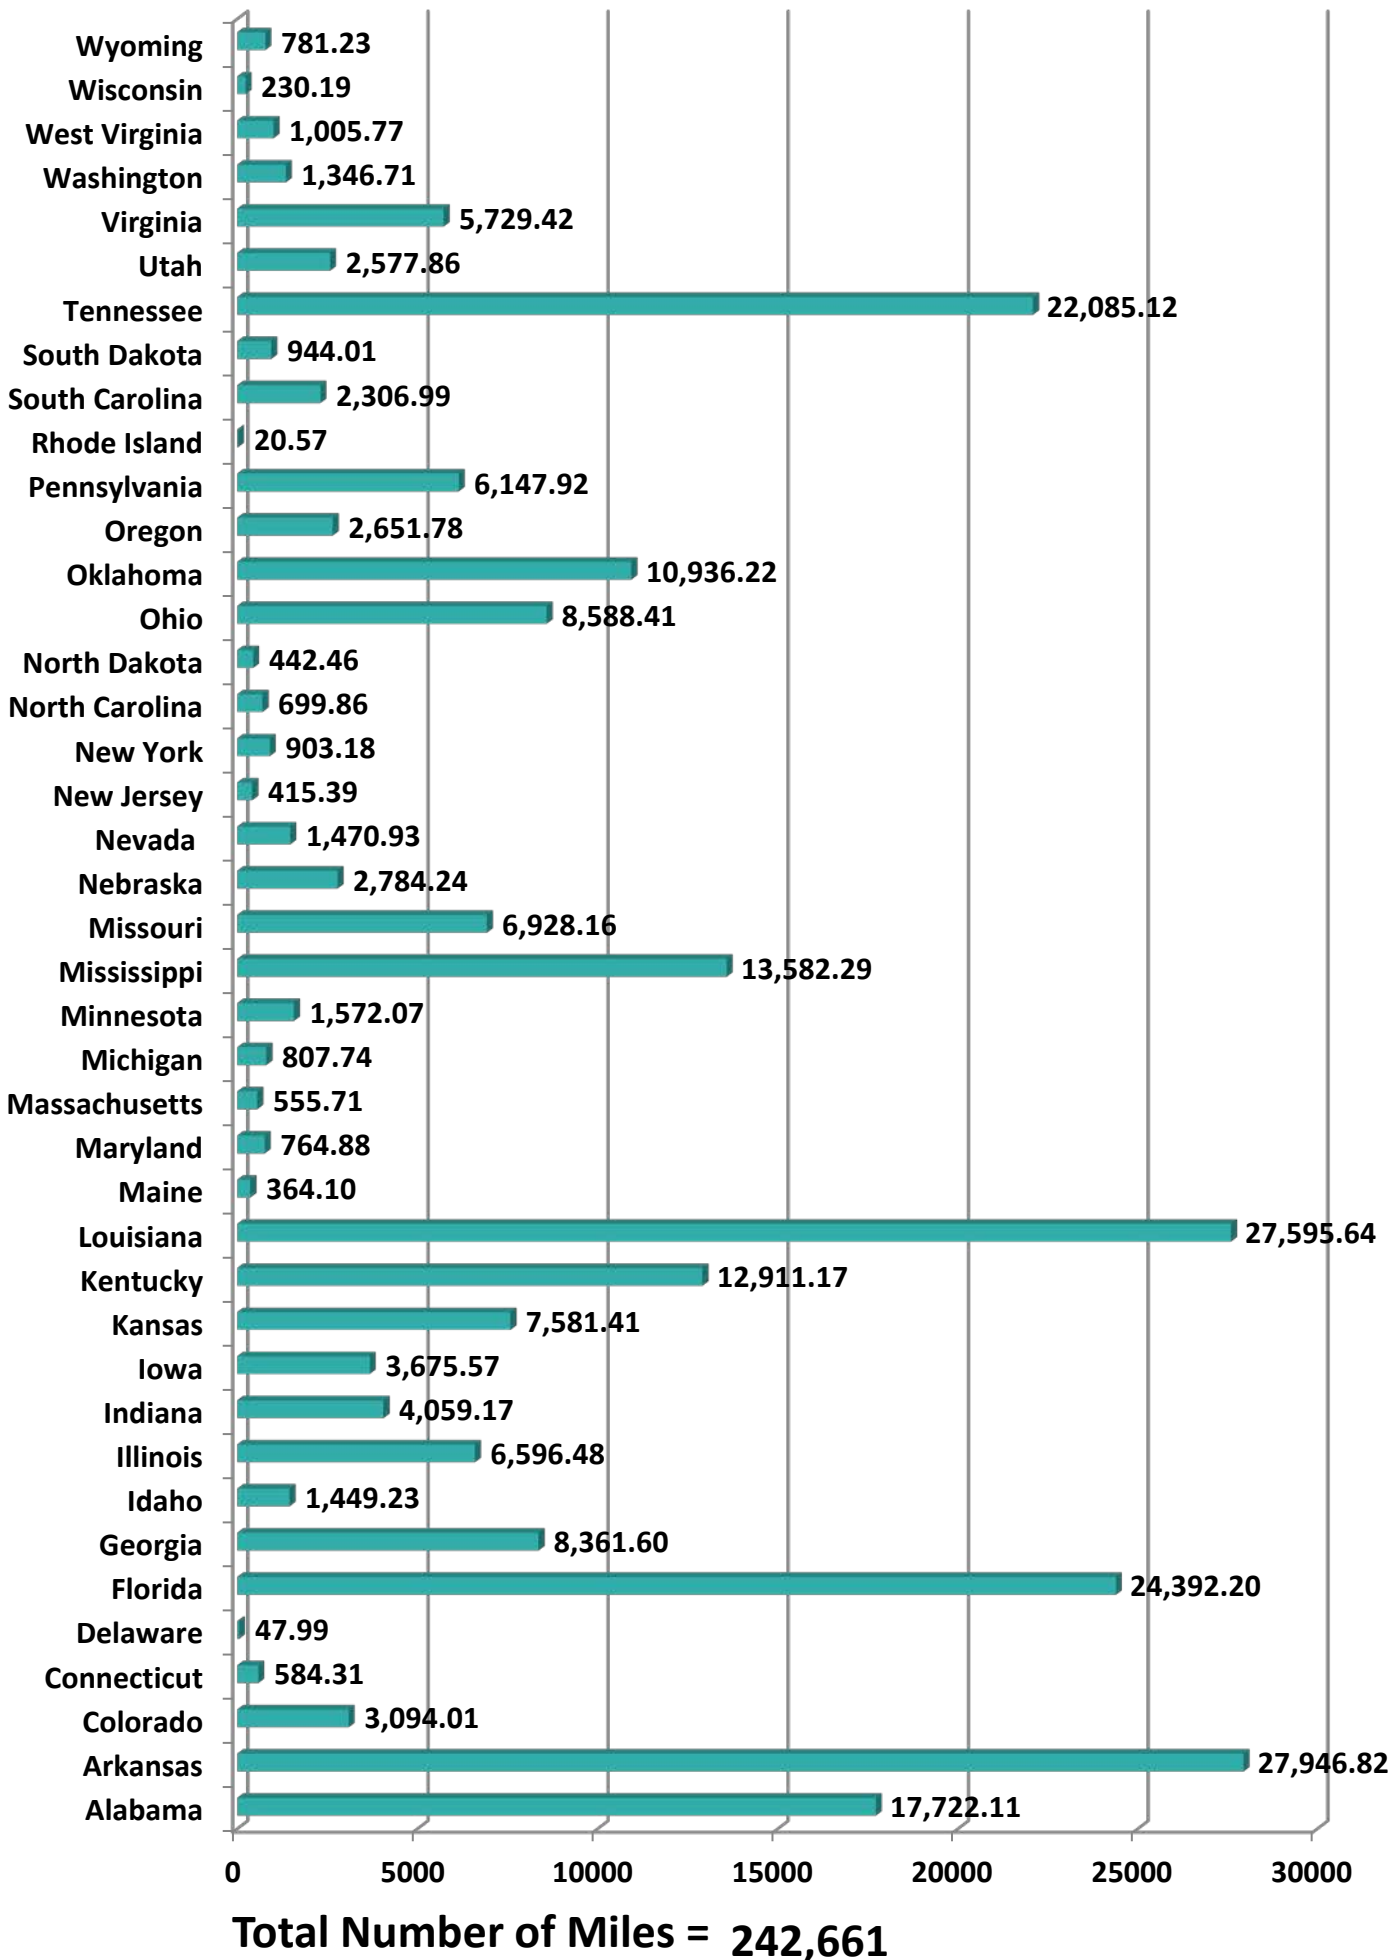

SERVICIOS DE TRANSPORTE INTERNACIONAL Y LOCAL	17926
RAM TRUCKING	5
GCC TRANSPORTE SA DE CV	5372
SERGIO TRISTAN MADONALDO DBA TRISTAN TRANSPORT	60
TRANSPORTATION AND CARGO SOLUTIONS	6
TRANSPORTES MONTEBLANCO	372
Importaciones y Distribuciones Latina America Gami SA de CV	45
Total Number of Crossings	25,803

*Aggregate Data thru August 31, 2014.

Southern Border States	Number of Miles
California	432,703.86
Arizona	13,512.32
New Mexico	51,157.85
Texas	664,142.62
Total Southern Border States Miles	1,161,517

Non-Border States Miles

*Aggregate Data thru August 31, 2014

Non- Border States Miles	Number of Miles
Alabama	17,722.11
Arkansas	27,946.82

Colorado	3,094.01
Connecticut	584.31
Delaware	47.99
Florida	24,392.20
Georgia	8,361.60
Idaho	1,449.23
Illinois	6,596.48
Indiana	4,059.17
Iowa	3,675.57
Kansas	7,581.41
Kentucky	12,911.17
Louisiana	27,595.64
Maine	364.10
Maryland	764.88
Massachusetts	555.71
Michigan	807.74
Minnesota	1,572.07
Mississippi	13,582.29
Missouri	6,928.16
Nebraska	2,784.24
Nevada	1,470.93
New Jersey	415.39
New York	903.18
North Carolina	699.86
North Dakota	442.46
Ohio	8,588.41
Oklahoma	10,936.22
Oregon	2,651.78
Pennsylvania	6,147.92
Rhode Island	20.57
South Carolina	2,306.99
South Dakota	944.01
Tennessee	22,085.12
Utah	2,577.86
Virginia	5,729.42
Washington	1,346.71

West Virginia	1,005.77
Wisconsin	230.19
Wyoming	781.23
Total Non-Border States Miles	242,661

*Aggregate Data thru August 31, 2014

Crossings Locations	
Eagle Pass, TX	33
Calexico, CA	4
Colombia	58
Laredo WTB, TX	675
Oro Grande, CA	1
Otay Mesa, CA	19159
Santa Teresa, NM	1998
Tecate, CA	496
Ysleta, TX	3379