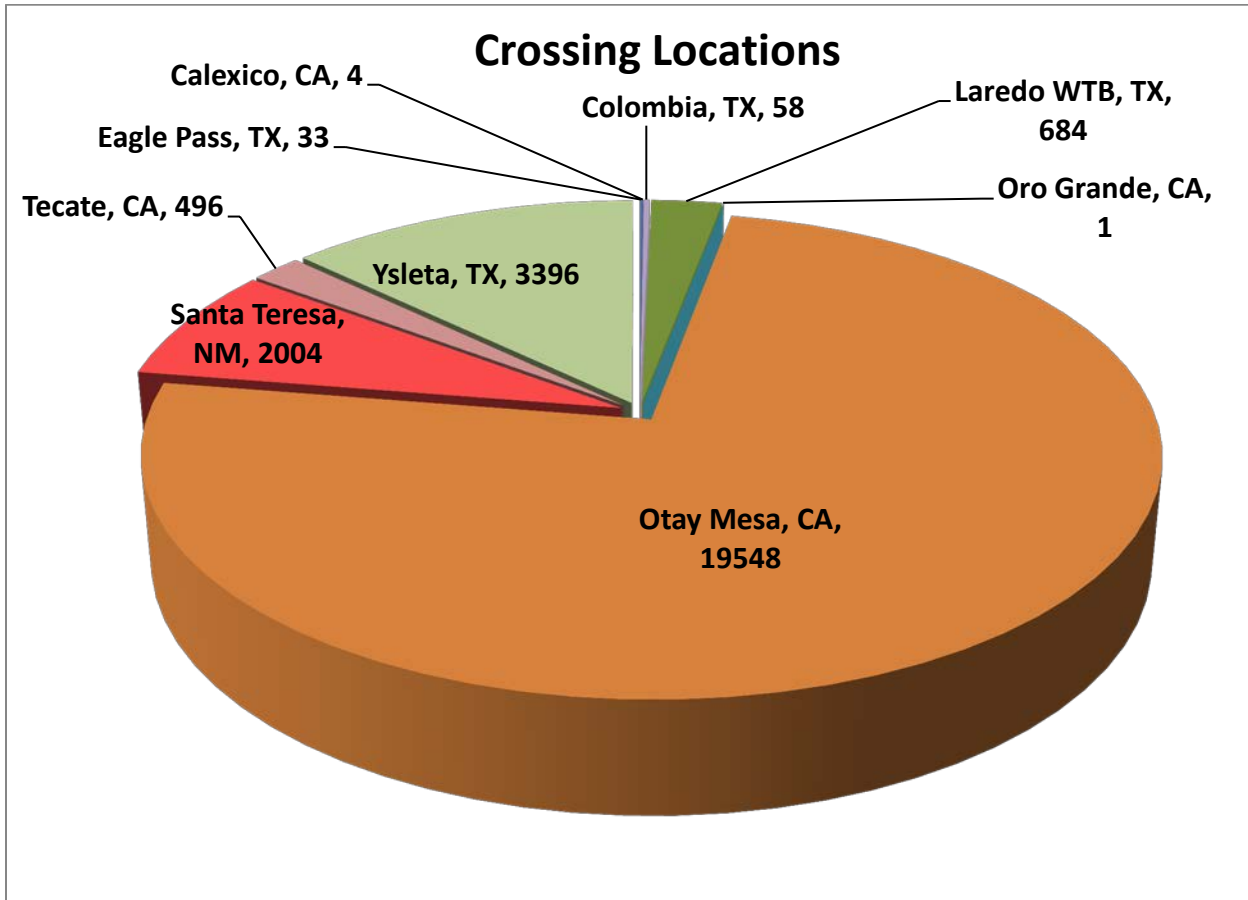

SERVICIOS DE TRANSPORTE INTERNACIONAL Y LOCAL	18306
RAM TRUCKING	5
GCC TRANSPORTE SA DE CV	5395
SERGIO TRISTAN MADONALDO DBA TRISTAN TRANSPORT	60
TRANSPORTATION AND CARGO SOLUTIONS	6
TRANSPORTES MONTEBLANCO	378
Importaciones y Distribuciones Latina America Gami SA de CV	49
Total Number of Crossings	26,224

*Aggregate Data thru September 7, 2014

Southern Border States	Number of Miles
California	438,404.89
Arizona	13,906.62
New Mexico	51,399.39
Texas	678,533.70
Total Southern Border States Miles	1,182,245

Non-Border States Miles

*Aggregate Data thru September 7, 2014

Non- Border States Miles	Number of Miles
Alabama	17,722.11
Arkansas	28,613.37
Colorado	3,094.01

Connecticut	584.31
Delaware	47.99
Florida	24,392.20
Georgia	8,361.60
Idaho	1,449.23
Illinois	7,041.12
Indiana	4,461.43
Iowa	3,675.57
Kansas	8,064.50
Kentucky	12,911.17
Louisiana	27,595.64
Maine	364.10
Maryland	764.88
Massachusetts	555.71
Michigan	807.74
Minnesota	1,572.07
Mississippi	13,582.29
Missouri	7,107.79
Nebraska	3,091.49
Nevada	1,470.93
New Jersey	415.39
New York	903.18
North Carolina	699.86
North Dakota	442.46
Ohio	9,039.16
Oklahoma	11,415.21
Oregon	2,651.78
Pennsylvania	6,147.92
Rhode Island	20.57
South Carolina	2,306.99
South Dakota	944.01
Tennessee	22,085.12
Utah	2,577.86
Virginia	5,729.42
Washington	1,346.71
West Virginia	1,005.77

Wisconsin	230.19
Wyoming	781.23
Total Non-Border States Miles	246,074

*Aggregate Data thru September 7, 2014

Crossings Locations	
Eagle Pass, TX	33
Calexico, CA	4
Colombia	58
Laredo WTB, TX	684
Oro Grande, CA	1
Otay Mesa, CA	19548
Santa Teresa, NM	2004
Tecate, CA	496
Ysleta, TX	3396