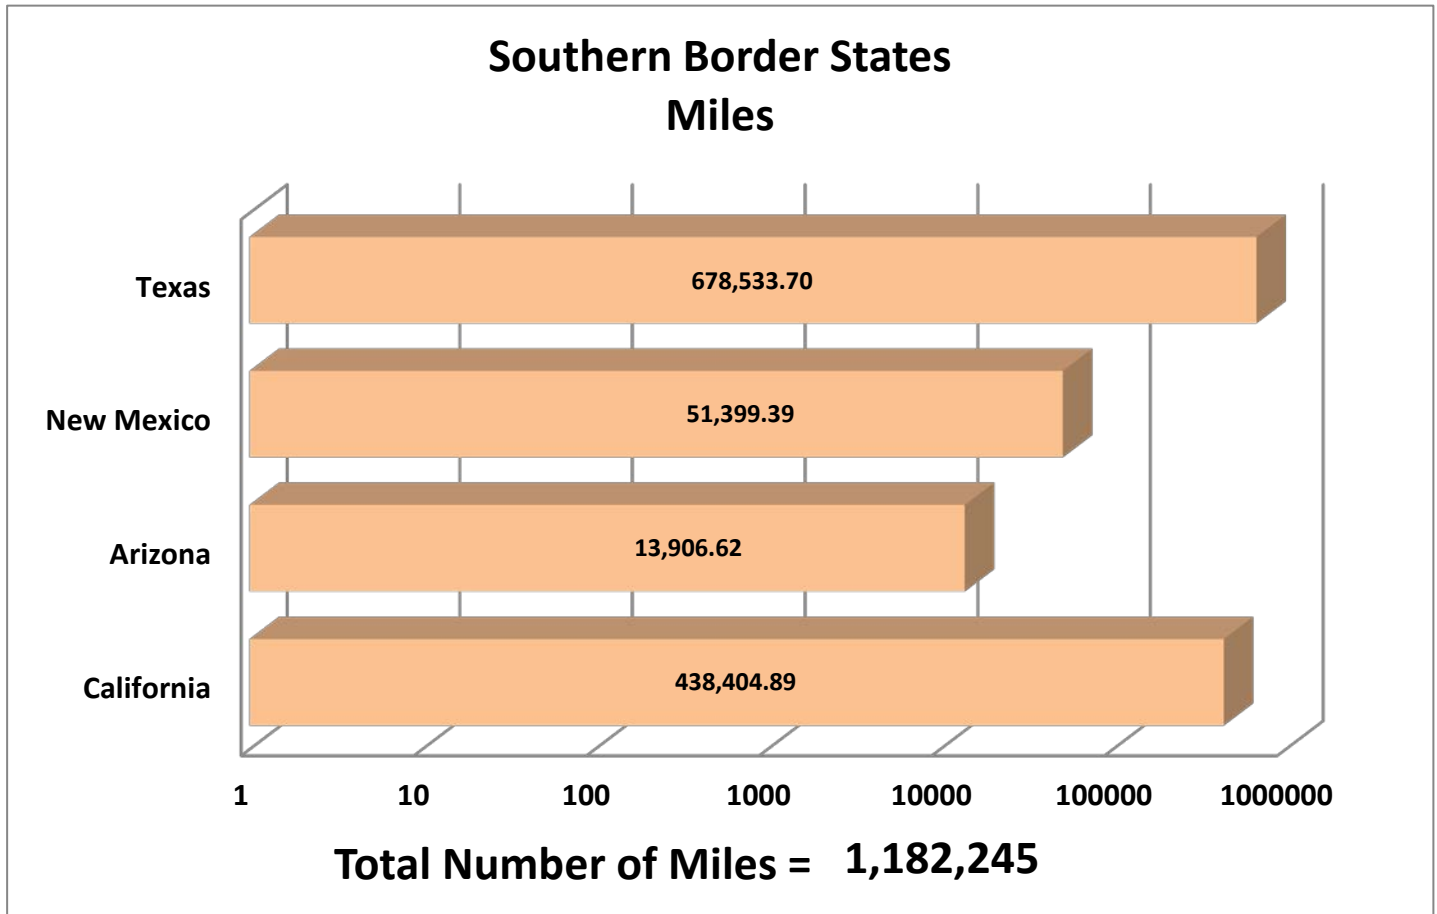

SERVICIOS DE TRANSPORTE INTERNACIONAL Y LOCAL	18306
RAM TRUCKING	5
GCC TRANSPORTE SA DE CV	5395
SERGIO TRISTAN MADONALDO DBA TRISTAN TRANSPORT	60
TRANSPORTATION AND CARGO SOLUTIONS	6
TRANSPORTES MONTEBLANCO	378
Importaciones y Distribuciones Latina America Gami SA de CV	49
Total Number of Crossings	26,224

*Aggregate Data thru September 7, 2014

Southern Border States	Number of Miles
California	438,404.89
Arizona	13,906.62
New Mexico	51,399.39
Texas	678,533.70
Total Southern Border States Miles	1,182,245

Non-Border States Miles

*Aggregate Data thru September 7, 2014

Non- Border States Miles	Number of Miles
Alabama	17,722.11
Arkansas	28,613.37
Colorado	3,094.01

Connecticut	584.31
Delaware	47.99
Florida	24,392.20
Georgia	8,361.60
Idaho	1,449.23
Illinois	7,041.12
Indiana	4,461.43
Iowa	3,675.57
Kansas	8,064.50
Kentucky	12,911.17
Louisiana	27,595.64
Maine	364.10
Maryland	764.88
Massachusetts	555.71
Michigan	807.74
Minnesota	1,572.07
Mississippi	13,582.29
Missouri	7,107.79
Nebraska	3,091.49
Nevada	1,470.93
New Jersey	415.39
New York	903.18
North Carolina	699.86
North Dakota	442.46
Ohio	9,039.16
Oklahoma	11,415.21
Oregon	2,651.78
Pennsylvania	6,147.92
Rhode Island	20.57
South Carolina	2,306.99
South Dakota	944.01
Tennessee	22,085.12
Utah	2,577.86
Virginia	5,729.42
Washington	1,346.71
West Virginia	1,005.77

Wisconsin	230.19
Wyoming	781.23
Total Non-Border States Miles	246,074

*Aggregate Data thru September 7, 2014

Crossings Locations	
Eagle Pass, TX	33
Calexico, CA	4
Colombia	58
Laredo WTB, TX	684
Oro Grande, CA	1
Otay Mesa, CA	19548
Santa Teresa, NM	2004
Tecate, CA	496
Ysleta, TX	3396