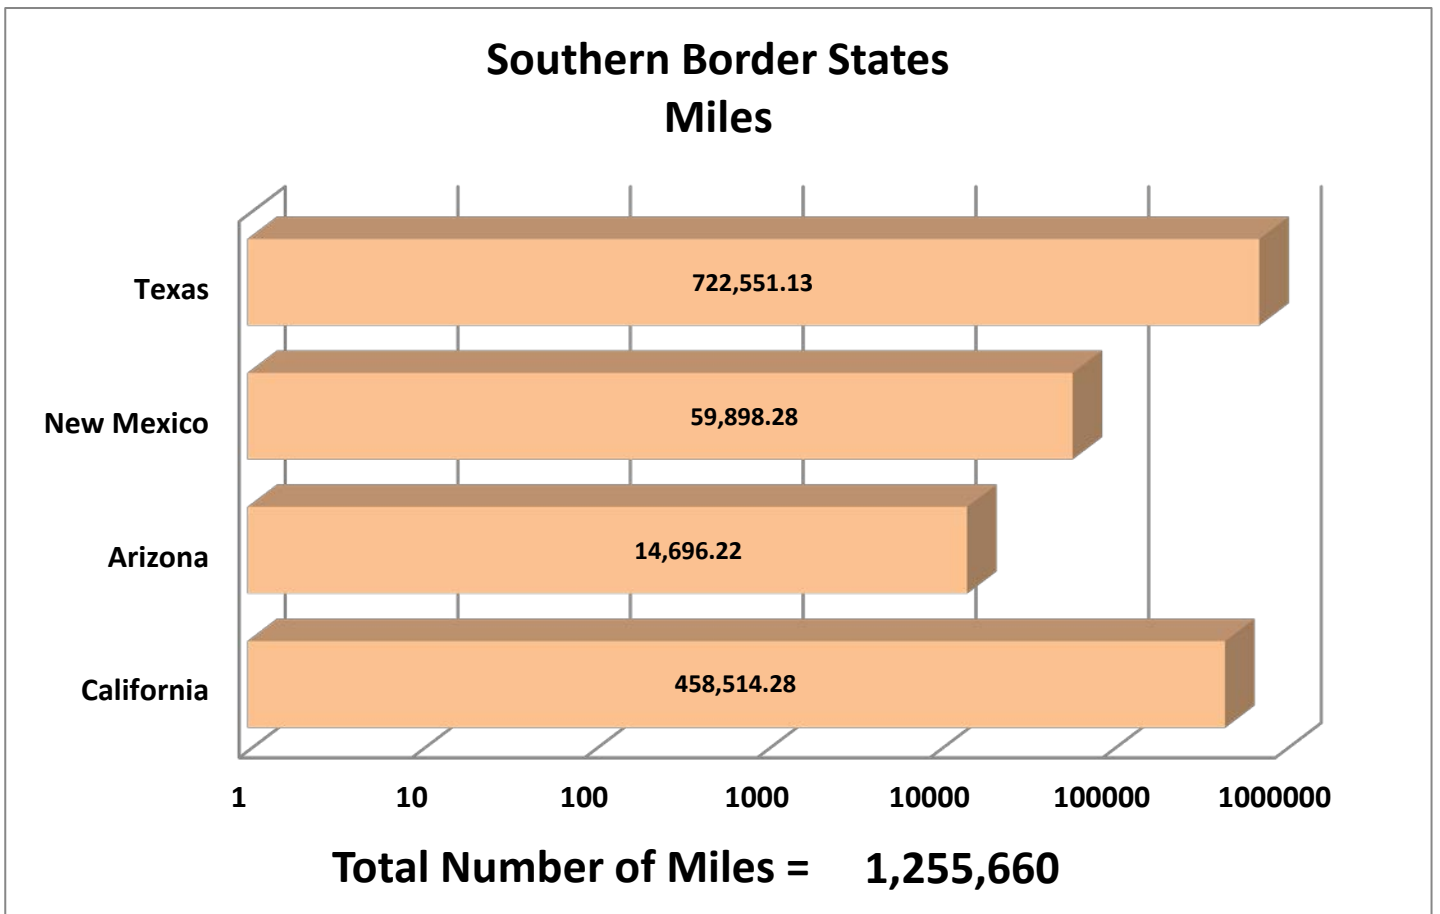

GRUPO BEHR	575
SERVICIOS DE TRANSPORTE INTERNACIONAL Y LOCAL	19762
RAM TRUCKING	5
GCC TRANSPORTE SA DE CV	5489
SERGIO TRISTAN MADONALDO DBA TRISTAN TRANSPORT	60
TRANSPORTATION AND CARGO SOLUTIONS	6
TRANSPORTES MONTEBLANCO	388
Importaciones y Distribuciones Latina America Gami SA de CV	63
Total Number of Crossings	27,837

*Aggregate Data thru October 5, 2014

Southern Border States	Number of Miles
California	458,514.28
Arizona	14,696.22
New Mexico	59,898.28
Texas	722,551.13
Total Southern Border States Miles	1,255,660

Non-Border States Miles

*Aggregate Data thru October 5, 2014

Non- Border States Miles	Number of Miles
Alabama	17,965.53
Arkansas	29,443.12

Colorado	3,094.01
Connecticut	584.31
Delaware	47.99
Florida	24,392.20
Georgia	8,361.60
Idaho	1,449.23
Illinois	7,041.12
Indiana	4,461.43
Iowa	4,607.40
Kansas	9,616.75
Kentucky	13,221.17
Louisiana	28,558.25
Maine	364.10
Maryland	764.88
Massachusetts	555.71
Michigan	807.74
Minnesota	1,745.73
Mississippi	13,785.43
Missouri	7,683.81
Nebraska	3,256.64
Nevada	1,470.93
New Jersey	415.39
New York	903.18
North Carolina	699.86
North Dakota	442.46
Ohio	9,039.16
Oklahoma	12,870.73
Oregon	2,651.78
Pennsylvania	6,147.92
Rhode Island	20.57
South Carolina	2,306.99
South Dakota	1,045.35
Tennessee	22,911.14
Utah	2,577.86
Virginia	5,729.42
Washington	1,346.71

West Virginia	1,005.77
Wisconsin	230.19
Wyoming	781.23
Total Non-Border States Miles	254,405

*Aggregate Data thru October 5, 2014

Crossings Locations	
Eagle Pass, TX	33
Calexico, CA	4
Colombia	61
Laredo WTB, TX	708
Oro Grande, CA	1
Otay Mesa, CA	21040
Santa Teresa, NM	2028
Tecate, CA	496
Ysleta, TX	3466