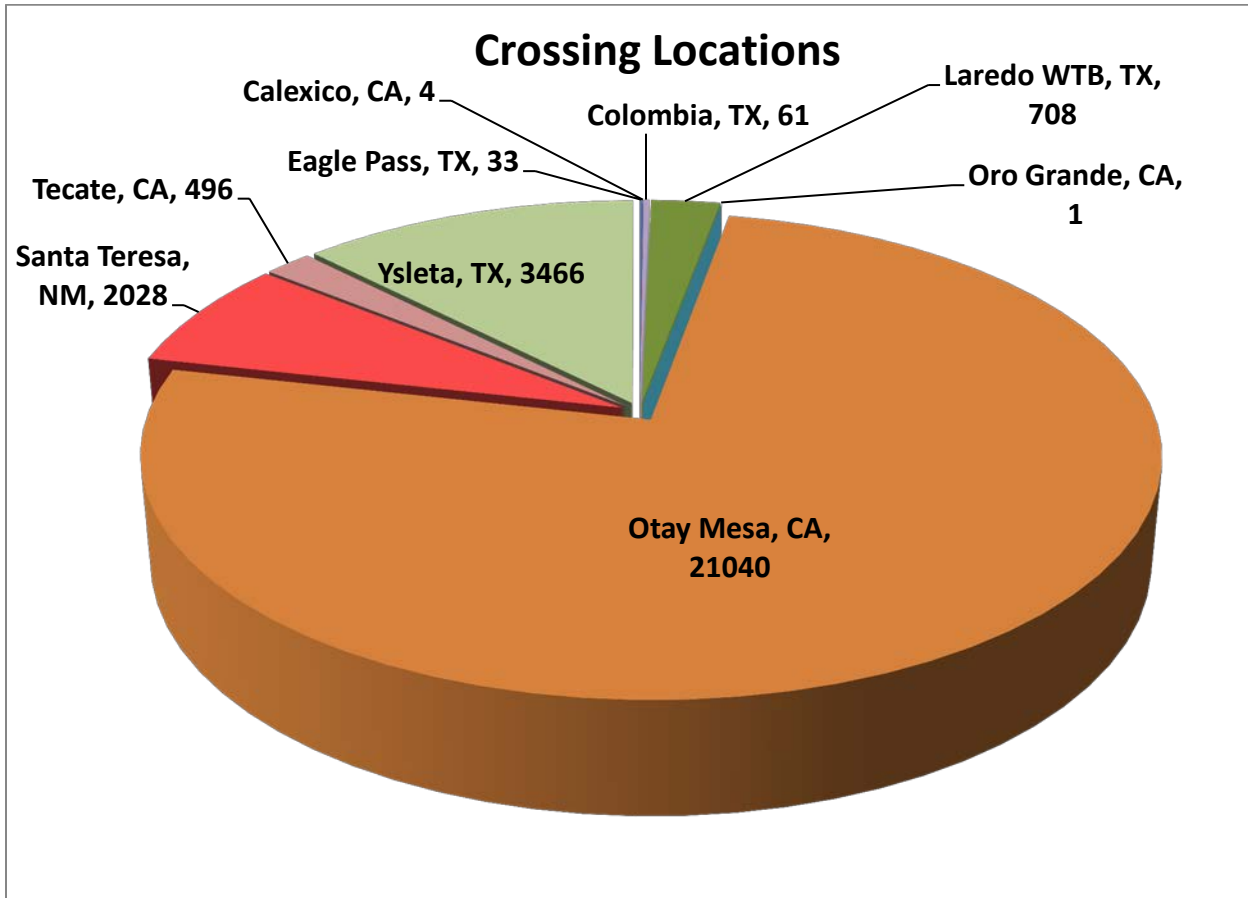

GRUPO BEHR	575
SERVICIOS DE TRANSPORTE INTERNACIONAL Y LOCAL	19762
RAM TRUCKING	5
GCC TRANSPORTE SA DE CV	5489
SERGIO TRISTAN MADONALDO DBA TRISTAN TRANSPORT	60
TRANSPORTATION AND CARGO SOLUTIONS	6
TRANSPORTES MONTEBLANCO	388
Importaciones y Distribuciones Latina America Gami SA de CV	63
Total Number of Crossings	27,837

*Aggregate Data thru October 5, 2014

Southern Border States	Number of Miles
California	458,514.28
Arizona	14,696.22
New Mexico	59,898.28
Texas	722,551.13
Total Southern Border States Miles	1,255,660

Non-Border States Miles

*Aggregate Data thru October 5, 2014

Non- Border States Miles	Number of Miles
Alabama	17,965.53
Arkansas	29,443.12

Colorado	3,094.01
Connecticut	584.31
Delaware	47.99
Florida	24,392.20
Georgia	8,361.60
Idaho	1,449.23
Illinois	7,041.12
Indiana	4,461.43
Iowa	4,607.40
Kansas	9,616.75
Kentucky	13,221.17
Louisiana	28,558.25
Maine	364.10
Maryland	764.88
Massachusetts	555.71
Michigan	807.74
Minnesota	1,745.73
Mississippi	13,785.43
Missouri	7,683.81
Nebraska	3,256.64
Nevada	1,470.93
New Jersey	415.39
New York	903.18
North Carolina	699.86
North Dakota	442.46
Ohio	9,039.16
Oklahoma	12,870.73
Oregon	2,651.78
Pennsylvania	6,147.92
Rhode Island	20.57
South Carolina	2,306.99
South Dakota	1,045.35
Tennessee	22,911.14
Utah	2,577.86
Virginia	5,729.42
Washington	1,346.71

West Virginia	1,005.77
Wisconsin	230.19
Wyoming	781.23
Total Non-Border States Miles	254,405

*Aggregate Data thru October 5, 2014

Crossings Locations	
Eagle Pass, TX	33
Calexico, CA	4
Colombia	61
Laredo WTB, TX	708
Oro Grande, CA	1
Otay Mesa, CA	21040
Santa Teresa, NM	2028
Tecate, CA	496
Ysleta, TX	3466