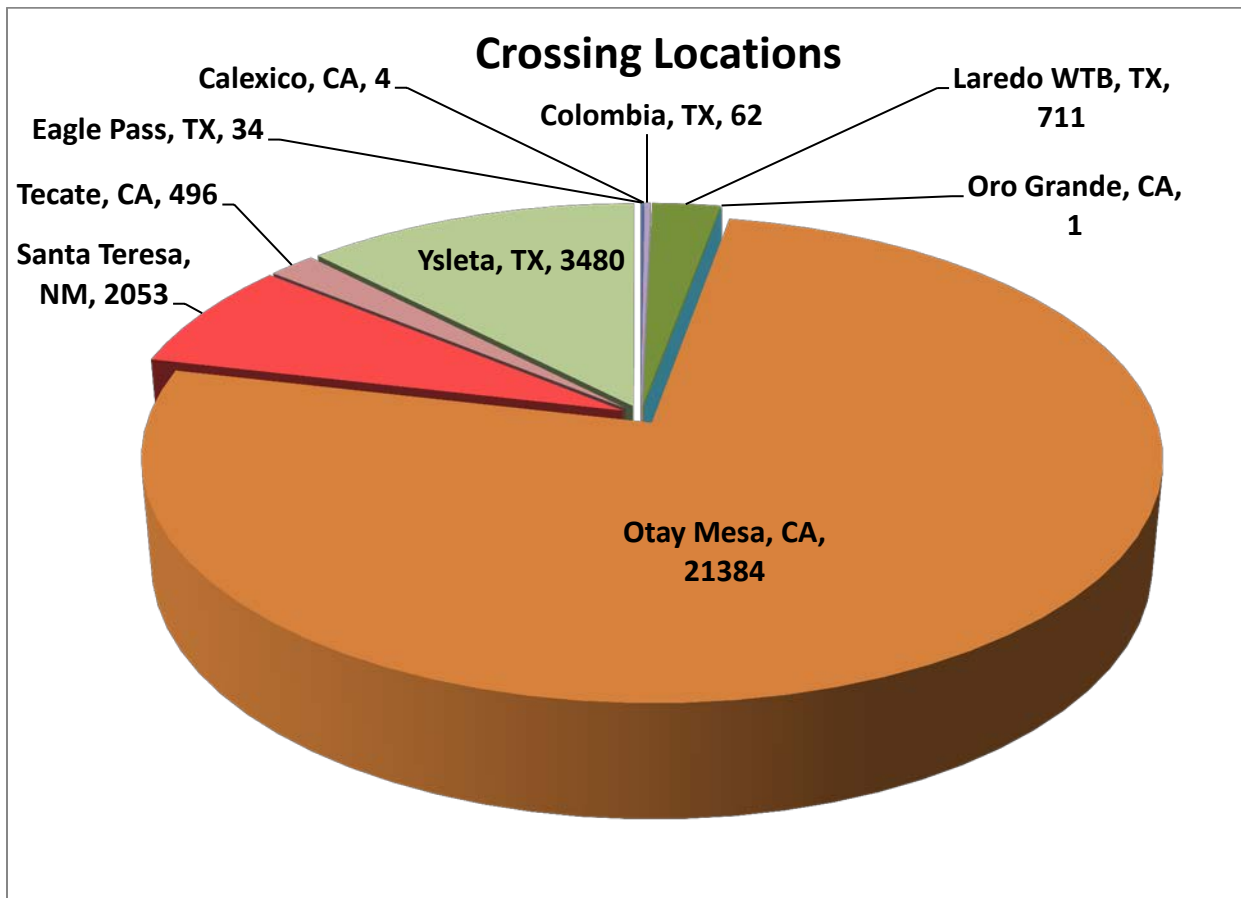

GRUPO BEHR	576
SERVICIOS DE TRANSPORTE INTERNACIONAL Y LOCAL	20102
RAM TRUCKING	5
GCC TRANSPORTE SA DE CV	5528
SERGIO TRISTAN MADONALDO DBA TRISTAN TRANSPORT	60
TRANSPORTATION AND CARGO SOLUTIONS	6
TRANSPORTES MONTEBLANCO	390
Importaciones y Distribuciones Latina America Gami SA de CV	65
Total Number of Crossings	28,225

*Aggregate Data thru October 10, 2014

Southern Border States	Number of Miles
California	463,511.86
Arizona	14,696.22
New Mexico	60,443.87
Texas	724,977.56
Total Southern Border States Miles	1,263,630

Non-Border States Miles

*Aggregate Data thru October 10, 2014

Non- Border States Miles	Number of Miles
Alabama	17,965.53
Arkansas	29,443.12

Colorado	3,094.01
Connecticut	584.31
Delaware	47.99
Florida	24,392.20
Georgia	8,361.60
Idaho	1,449.23
Illinois	7,041.12
Indiana	4,461.43
Iowa	4,607.40
Kansas	9,616.75
Kentucky	13,221.17
Louisiana	29,043.93
Maine	364.10
Maryland	764.88
Massachusetts	555.71
Michigan	807.74
Minnesota	1,745.73
Mississippi	14,287.39
Missouri	7,683.81
Nebraska	3,256.64
Nevada	1,470.93
New Jersey	415.39
New York	903.18
North Carolina	699.86
North Dakota	442.46
Ohio	9,039.16
Oklahoma	12,870.73
Oregon	2,651.78
Pennsylvania	6,147.92
Rhode Island	20.57
South Carolina	2,306.99
South Dakota	1,045.35
Tennessee	22,911.14
Utah	2,577.86
Virginia	5,729.42
Washington	1,346.71

West Virginia	1,005.77
Wisconsin	230.19
Wyoming	781.23
Total Non-Border States Miles	255,392

*Aggregate Data thru October 10, 2014

Crossings Locations	
Eagle Pass, TX	34
Calexico, CA	4
Colombia	62
Laredo WTB, TX	711
Oro Grande, CA	1
Otay Mesa, CA	21384
Santa Teresa, NM	2053
Tecate, CA	496
Ysleta, TX	3480