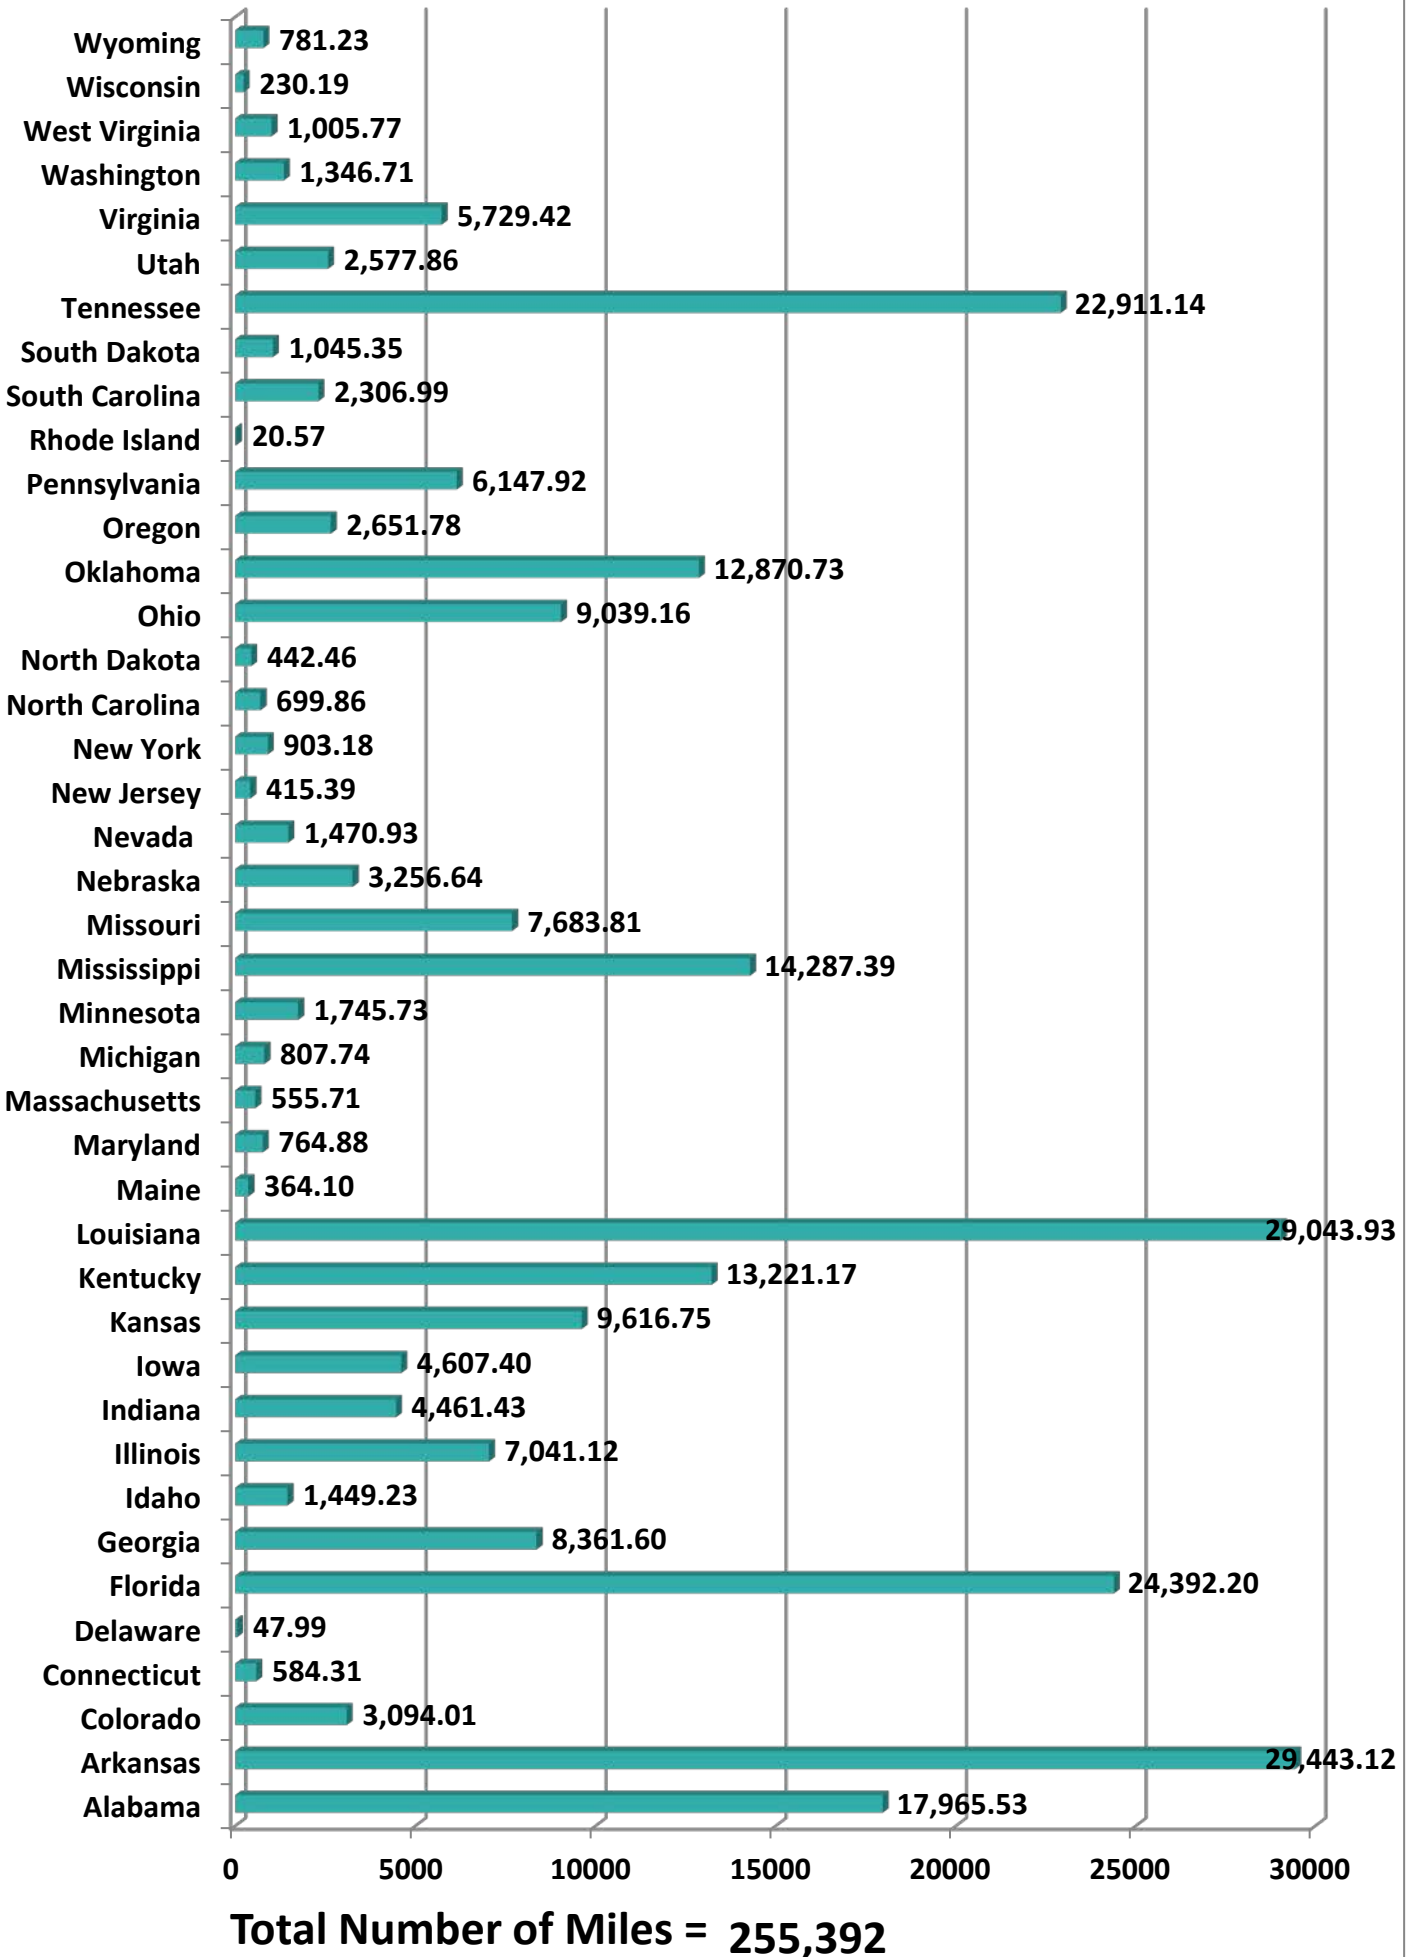

GRUPO BEHR	576
SERVICIOS DE TRANSPORTE INTERNACIONAL Y LOCAL	20102
RAM TRUCKING	5
GCC TRANSPORTE SA DE CV	5528
SERGIO TRISTAN MADONALDO DBA TRISTAN TRANSPORT	60
TRANSPORTATION AND CARGO SOLUTIONS	6
TRANSPORTES MONTEBLANCO	390
Importaciones y Distribuciones Latina America Gami SA de CV	65
Total Number of Crossings	28,225

*Aggregate Data thru October 10, 2014

Southern Border States	Number of Miles
California	463,511.86
Arizona	14,696.22
New Mexico	60,443.87
Texas	724,977.56
Total Southern Border States Miles	1,263,630

Non-Border States Miles

*Aggregate Data thru October 10, 2014

Non- Border States Miles	Number of Miles
Alabama	17,965.53
Arkansas	29,443.12

Colorado	3,094.01
Connecticut	584.31
Delaware	47.99
Florida	24,392.20
Georgia	8,361.60
Idaho	1,449.23
Illinois	7,041.12
Indiana	4,461.43
Iowa	4,607.40
Kansas	9,616.75
Kentucky	13,221.17
Louisiana	29,043.93
Maine	364.10
Maryland	764.88
Massachusetts	555.71
Michigan	807.74
Minnesota	1,745.73
Mississippi	14,287.39
Missouri	7,683.81
Nebraska	3,256.64
Nevada	1,470.93
New Jersey	415.39
New York	903.18
North Carolina	699.86
North Dakota	442.46
Ohio	9,039.16
Oklahoma	12,870.73
Oregon	2,651.78
Pennsylvania	6,147.92
Rhode Island	20.57
South Carolina	2,306.99
South Dakota	1,045.35
Tennessee	22,911.14
Utah	2,577.86
Virginia	5,729.42
Washington	1,346.71

West Virginia	1,005.77
Wisconsin	230.19
Wyoming	781.23
Total Non-Border States Miles	255,392

*Aggregate Data thru October 10, 2014

Crossings Locations	
Eagle Pass, TX	34
Calexico, CA	4
Colombia	62
Laredo WTB, TX	711
Oro Grande, CA	1
Otay Mesa, CA	21384
Santa Teresa, NM	2053
Tecate, CA	496
Ysleta, TX	3480