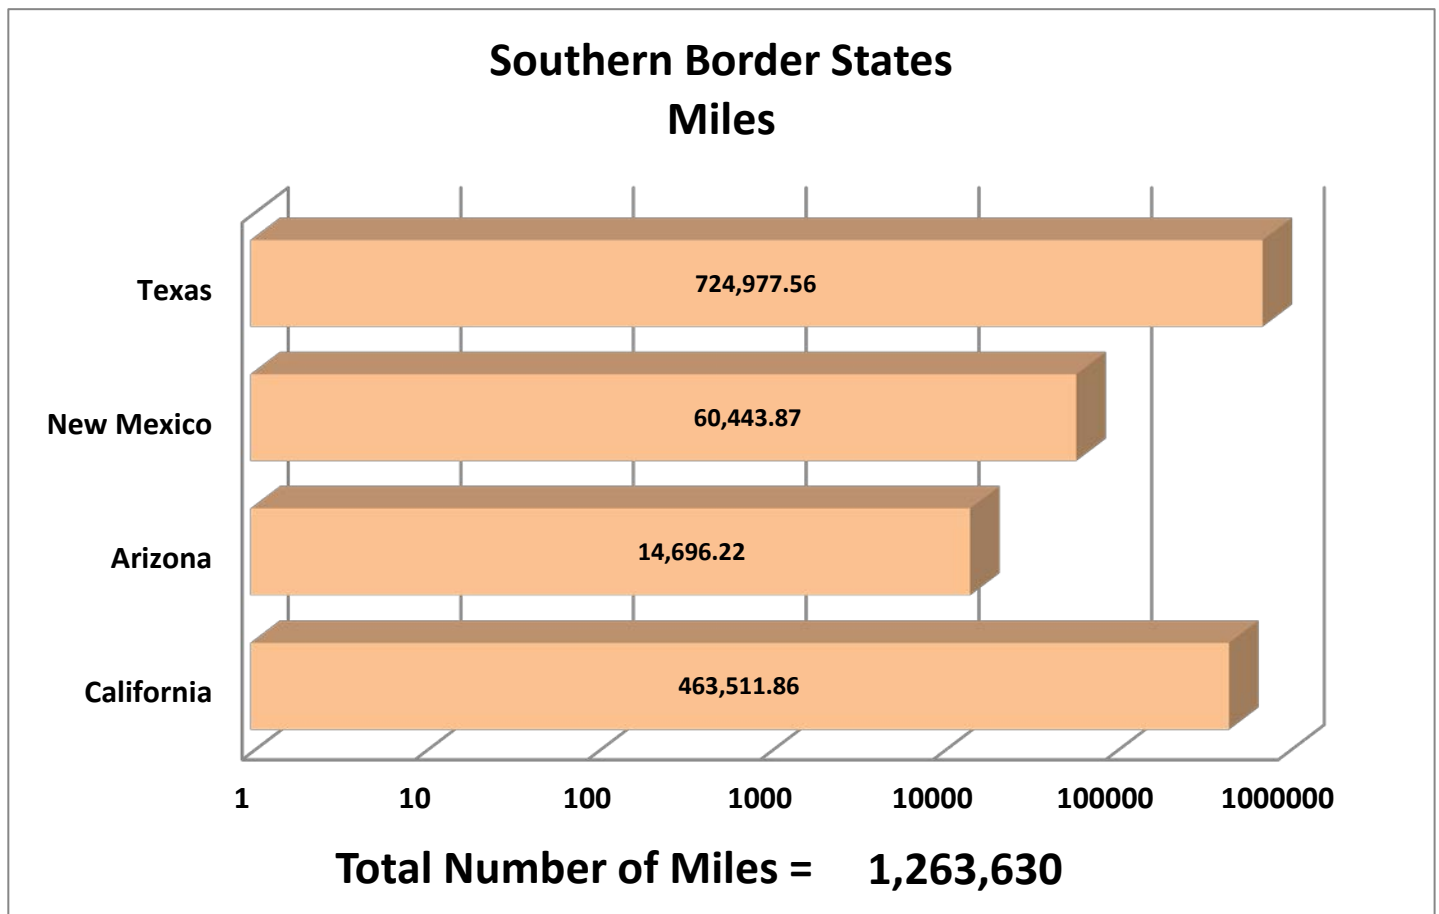

GRUPO BEHR	576
SERVICIOS DE TRANSPORTE INTERNACIONAL Y LOCAL	20102
RAM TRUCKING	5
GCC TRANSPORTE SA DE CV	5528
SERGIO TRISTAN MADONALDO DBA TRISTAN TRANSPORT	60
TRANSPORTATION AND CARGO SOLUTIONS	6
TRANSPORTES MONTEBLANCO	390
Importaciones y Distribuciones Latina America Gami SA de CV	65
Total Number of Crossings	28,225

*Aggregate Data thru October 10, 2014

Southern Border States	Number of Miles
California	463,511.86
Arizona	14,696.22
New Mexico	60,443.87
Texas	724,977.56
Total Southern Border States Miles	1,263,630

Non-Border States Miles

*Aggregate Data thru October 10, 2014

Non- Border States Miles	Number of Miles
Alabama	17,965.53
Arkansas	29,443.12

Colorado	3,094.01
Connecticut	584.31
Delaware	47.99
Florida	24,392.20
Georgia	8,361.60
Idaho	1,449.23
Illinois	7,041.12
Indiana	4,461.43
Iowa	4,607.40
Kansas	9,616.75
Kentucky	13,221.17
Louisiana	29,043.93
Maine	364.10
Maryland	764.88
Massachusetts	555.71
Michigan	807.74
Minnesota	1,745.73
Mississippi	14,287.39
Missouri	7,683.81
Nebraska	3,256.64
Nevada	1,470.93
New Jersey	415.39
New York	903.18
North Carolina	699.86
North Dakota	442.46
Ohio	9,039.16
Oklahoma	12,870.73
Oregon	2,651.78
Pennsylvania	6,147.92
Rhode Island	20.57
South Carolina	2,306.99
South Dakota	1,045.35
Tennessee	22,911.14
Utah	2,577.86
Virginia	5,729.42
Washington	1,346.71

West Virginia	1,005.77
Wisconsin	230.19
Wyoming	781.23
Total Non-Border States Miles	255,392

*Aggregate Data thru October 10, 2014

Crossings Locations	
Eagle Pass, TX	34
Calexico, CA	4
Colombia	62
Laredo WTB, TX	711
Oro Grande, CA	1
Otay Mesa, CA	21384
Santa Teresa, NM	2053
Tecate, CA	496
Ysleta, TX	3480